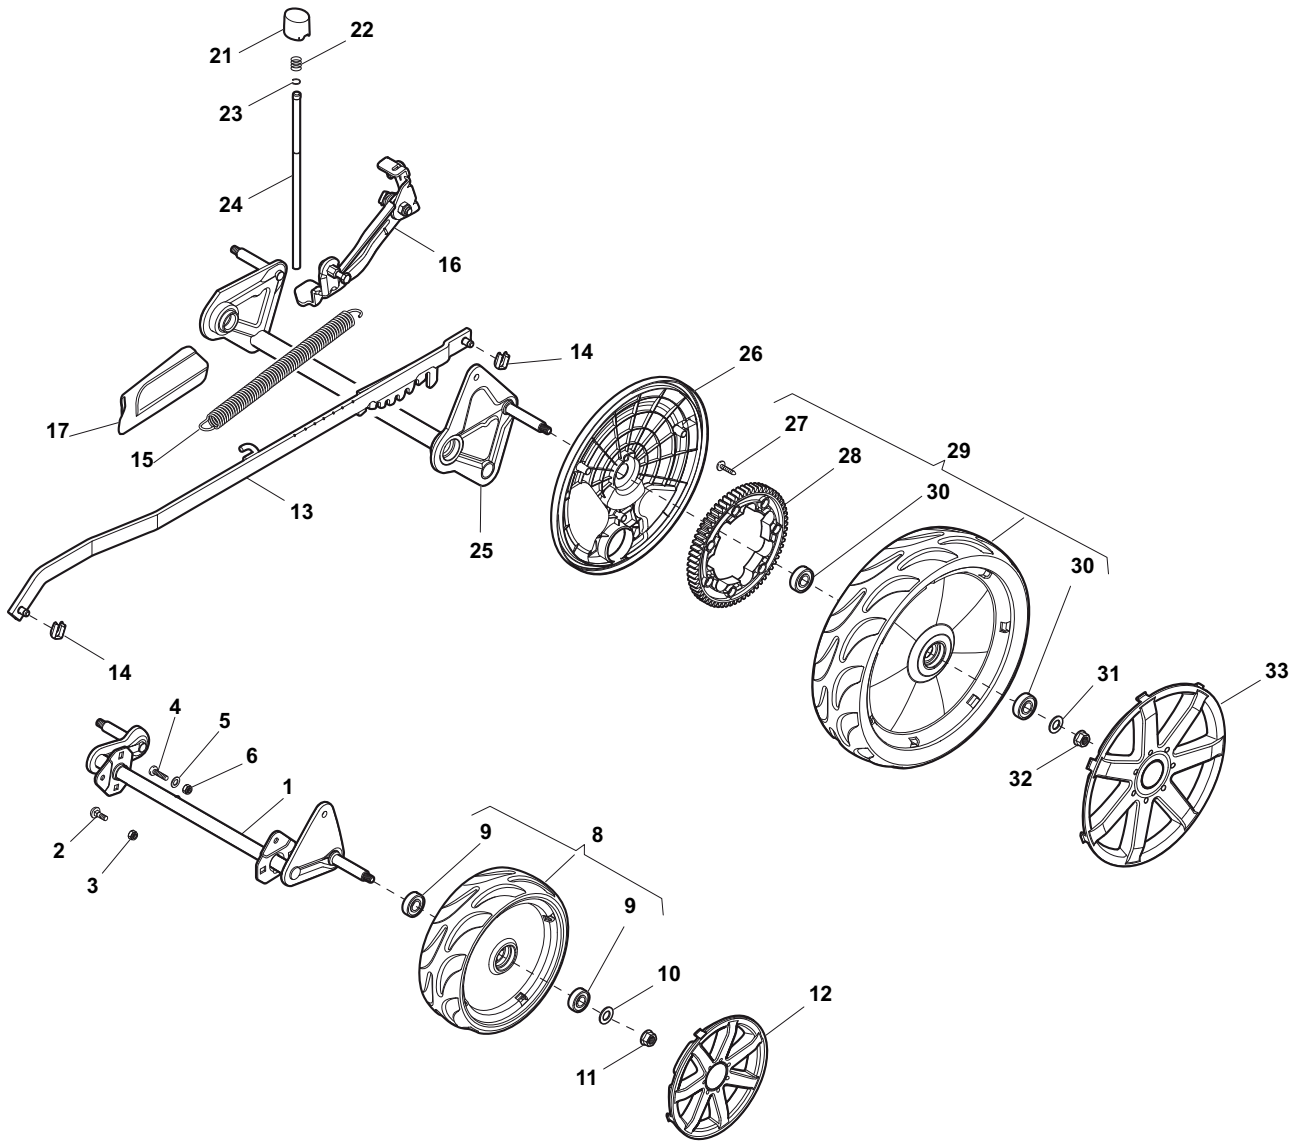

Position	Part No.	Q.Ty	Description
1	112727803/0	2	Screw
2	322806635/1	1	Fulcrum Pin
3	322783010/1	1	Button
4	122450456/0	1	Spring
5	122517864/0	1	Pin
6	122450457/0	1	Spring
7	122517866/0	1	Pin
9	112728706/0	2	Screw
10	322600200/0	1	Ejection Guard
11	322393633/0	1	Handle
15	322108289/0	1	Ejection Guard

Position	Part No.	Q.Ty	Description
1	381006670/2	1	Handgrip
2	381003349/0	1	Lever, Driving
3	381003344/0	1	Lever, Engine Brake
4	22430309/0	1	Guide Spring
5	12154330/0	1	Nut
6	381006895/0	1	Handle Black, R
7	112735662/1	4	Screw
8	322041967/0	4	Bush
9	12154510/0	3	Nut
10	112728721/0	2	Screw
11	12727786/0	1	Screw
12	181030065/0	1	Cable, Thread Eng. Brake
13	381030067/0	1	Cable, Rear Drive
14	181005502/1	1	Throttle Cable
15	322806644/0	1	Protection
16	12727812/0	2	Screw
17	112523000/1	2	Washer
18	381006897/0	1	Handle Black, L
19	322488301/0	1	Support
20	322488303/0	1	Support
21	112154220/0	2	Nut
22	322399835/0	2	Knob
23	381003253/0	2	Handle
24	322680017/0	2	Support

Position	Part No.	Q.Ty	Description
1	381002869/1	1	Axle, Front Wheels
2	12815205/0	4	Screw
3	12154510/0	4	Nut
4	112727799/0	2	Screw
5	12523040/0	2	Washer
6	12154510/0	2	Nut
8	381007394/1	2	Wheel Ø 210
9	19216035/0	4	Bearing
10	12521350/0	2	Washer
11	12155000/0	2	Nut
12	322110597/0	2	Hub Cap
13	381002034/0	1	Rod, Height Adjustment
14	112436051/0	2	Plate
15	122450459/1	1	Spring
16	381003337/1	1	Lever, Height Adjustment
17	322570202/0	1	Cover
21	322602012/1	1	Button
22	122450462/0	1	Spring
23	12000930/0	1	Snap Ring
24	122033351/1	1	Rod
25	381002899/0	1	Axle, Rear Wheels
26	322600179/0	2	Protection, Wheel
27	12728691/0	6	Screw
28	322120113/0	2	Ring Gear
29	381007398/1	2	Wheel Ø 300
30	19216035/0	4	Bearing
31	12521350/0	2	Washer
32	12155000/0	2	Nut
33	322110598/0	2	Hub Cap