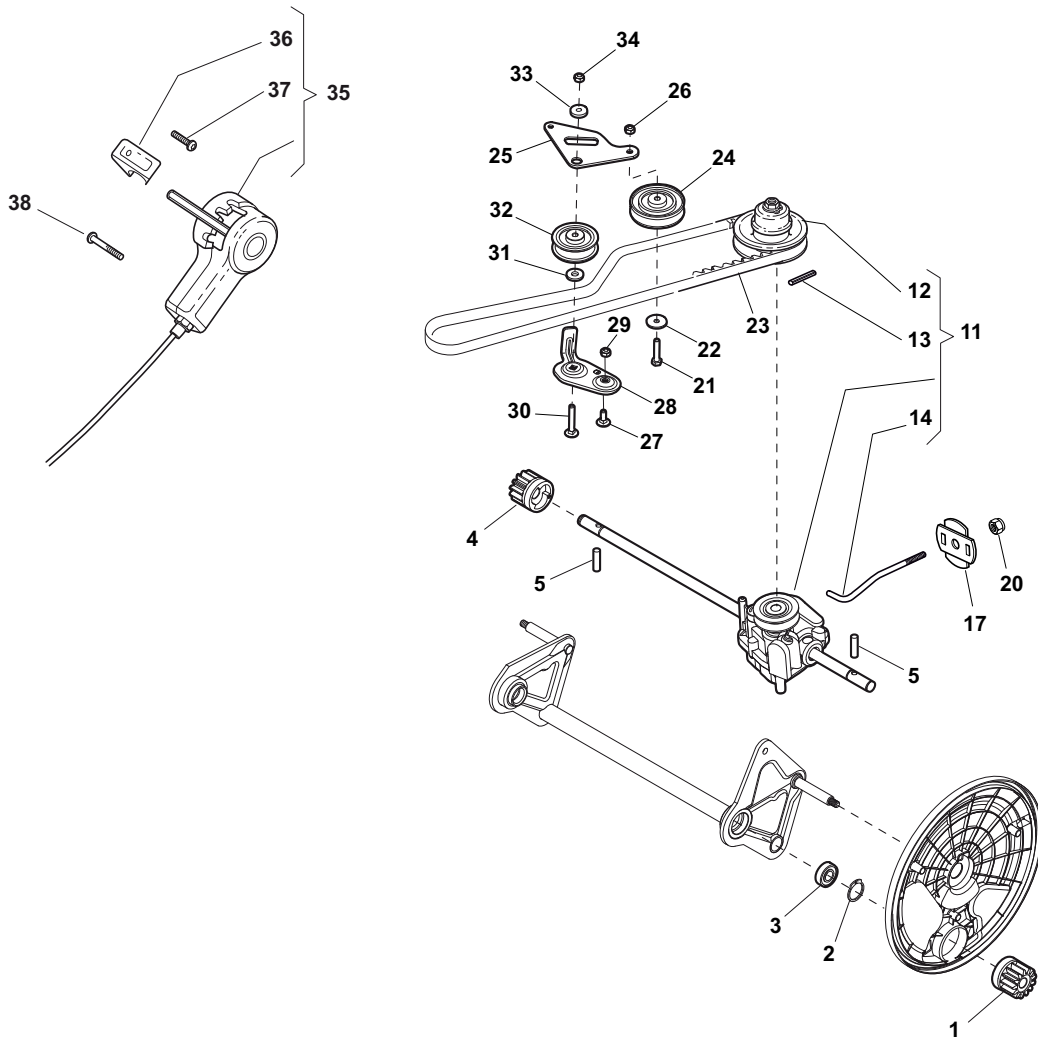

Position	Part No.	Q.Ty	Description
1	112727803/0	2	Screw
2	322806635/1	1	Fulcrum Pin
3	322783010/1	1	Button
4	122450456/0	1	Spring
5	122517864/0	1	Pin
6	122450457/0	1	Spring
7	122517866/0	1	Pin
9	112728706/0	2	Screw
10	322600200/0	1	Ejection Guard
11	322393633/0	1	Handle
15	322108289/0	1	Ejection Guard

Position	Part No.	Q.Ty	Description
1	381006670/2	1	Handgrip
2	381003349/0	1	Lever, Driving
3	381003344/0	1	Lever, Engine Brake
4	22430309/0	1	Guide Spring
5	12154330/0	1	Nut
6	381006895/0	1	Handle Black, R
7	112735662/1	4	Screw
8	322041967/0	4	Bush
9	12154510/0	3	Nut
10	112728721/0	2	Screw
11	12727786/0	1	Screw
12	181030065/0	1	Cable, Thread Eng. Brake
13	381030067/0	1	Cable, Rear Drive
14	181005502/1	1	Throttle Cable
15	322806644/0	1	Protection
16	12727812/0	2	Screw
17	112523000/1	2	Washer
18	381006897/0	1	Handle Black, L
19	322488301/0	1	Support
20	322488303/0	1	Support
21	112154220/0	2	Nut
22	322399835/0	2	Knob
23	381003253/0	2	Handle
24	322680017/0	2	Support

Position	Part No.	Q.Ty	Description
1	381002869/1	1	Axle, Front Wheels
2	12815205/0	4	Screw
3	12154510/0	4	Nut
4	112727799/0	2	Screw
5	12523040/0	2	Washer
6	12154510/0	2	Nut
8	381007394/1	2	Wheel Ø 210
9	19216035/0	4	Bearing
10	12521350/0	2	Washer
11	12155000/0	2	Nut
12	322110597/0	2	Hub Cap
13	381002034/0	1	Rod, Height Adjustment
14	112436051/0	2	Plate
15	122450459/1	1	Spring
16	381003337/1	1	Lever, Height Adjustment
17	322570202/0	1	Cover
21	322602012/1	1	Button
22	122450462/0	1	Spring
23	12000930/0	1	Snap Ring
24	122033351/1	1	Rod
25	381002899/0	1	Axle, Rear Wheels
26	322600179/0	2	Protection, Wheel
27	12728691/0	6	Screw
28	322120113/0	2	Ring Gear
29	381007398/1	2	Wheel Ø 300
30	19216035/0	4	Bearing
31	12521350/0	2	Washer
32	12155000/0	2	Nut
33	322110598/0	2	Hub Cap