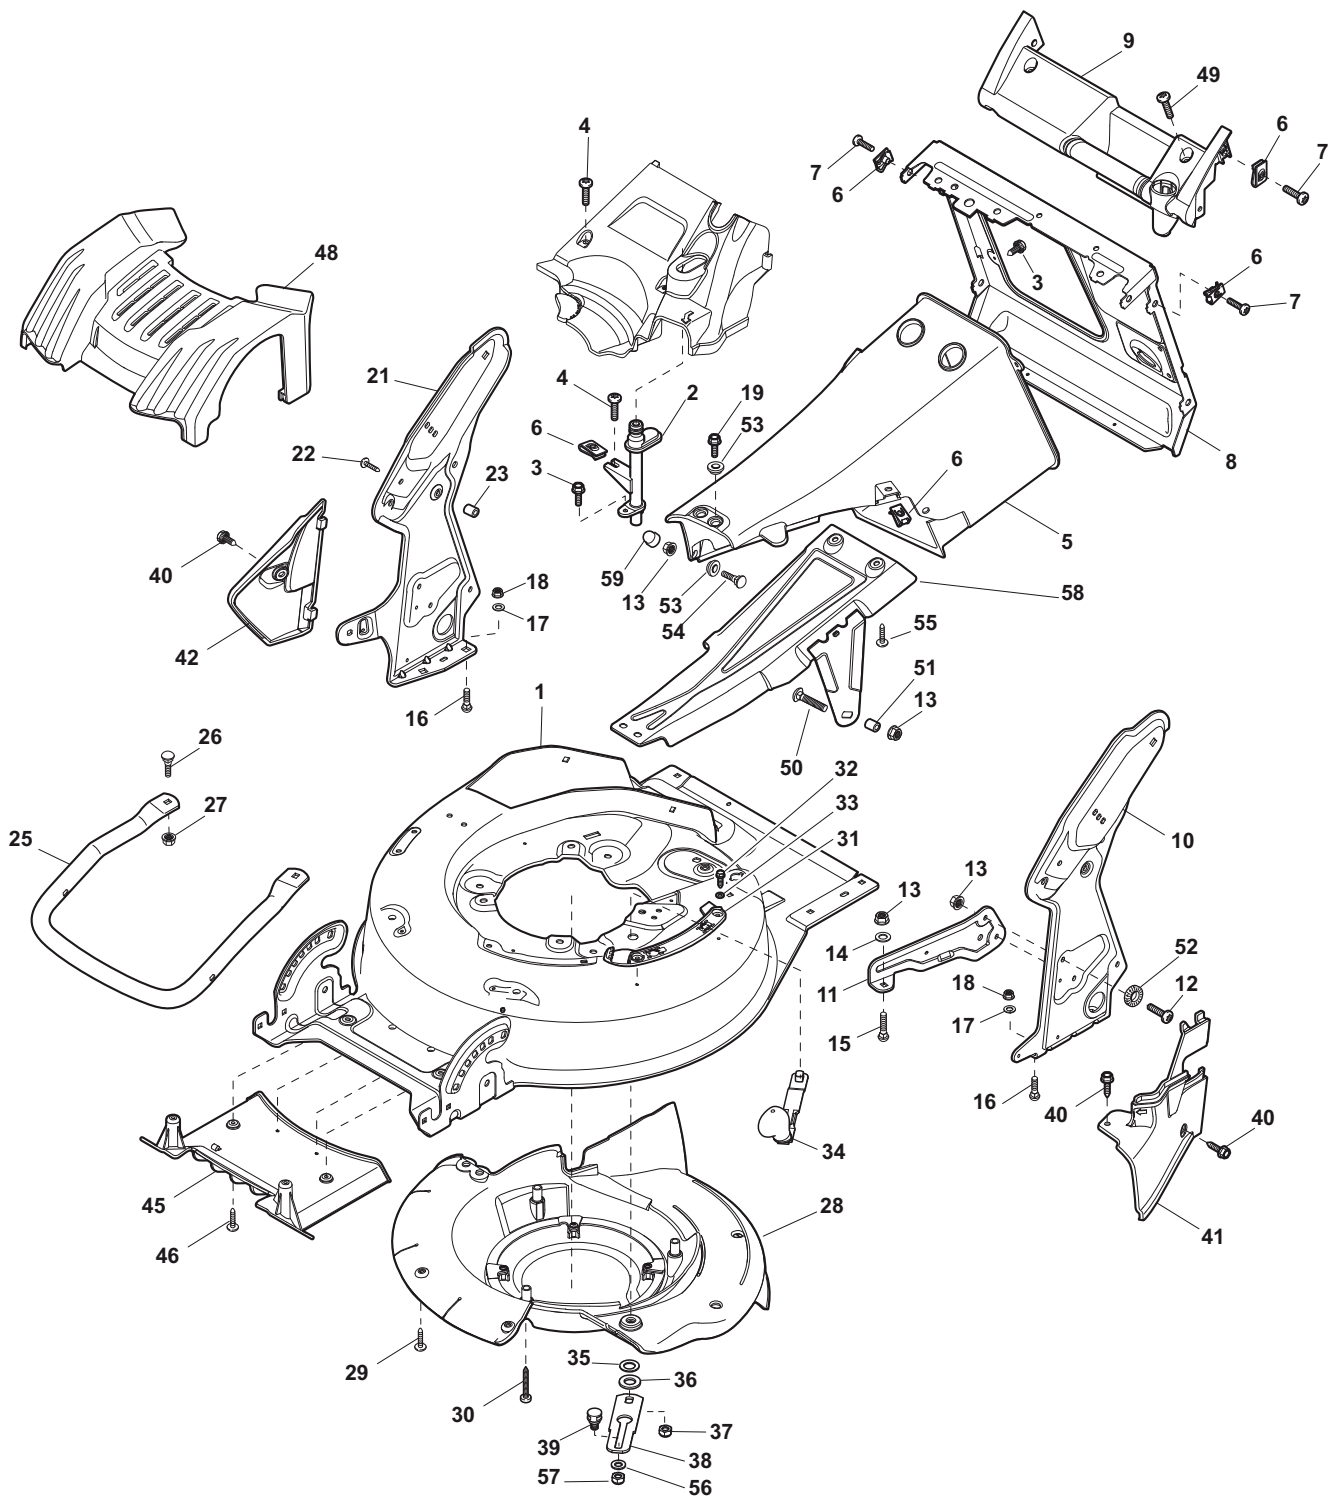

Position	Part No.	Q.Ty	Description
1	322064706/0	1	Deck INOX
2	322034001/0	1	Washing Connection
3	125943004/0	5	Screw
4	112815200/0	2	Screw
5	322108297/0	1	Conveyor Yellow
6	112437507/0	12	Plate
7	112727802/0	8	Screw
8	381545321/0	1	Rear Plate
9	322785282/0	1	Support
10	381545327/0	1	Bracket, L
11	322545191/0	1	Support
12	112727803/0	2	Screw
13	12154510/0	4	Nut
14	12521330/0	1	Washer
15	12815200/0	1	Screw
16	12818690/0	4	Screw
17	12521350/0	4	Washer
18	12155000/0	4	Nut
19	12729601/1	2	Screw
21	381545325/0	1	Bracket, R
22	112735662/1	2	Screw
23	122534128/0	2	Pin
25	381393701/0	2	Protection
26	12815205/0	2	Screw
27	12154510/0	2	Nut
28	381102202/0	1	Protection Mulching
29	125943004/0	2	Screw
30	112735115/0	3	Screw
31	322500052/1	1	Shoe
32	12731580/0	2	Screw
33	12521331/0	2	Washer
34	381003338/0	1	Lever
35	21660100/0	1	Washer
36	12521370/0	1	Washer
37	12293201/0	1	Nut
38	322320009/0	1	Lever
39	122042022/0	1	Bush
40	125943004/0	3	Screw
41	322109826/0	1	Guard Black
42	322109825/0	1	Guard Black
45	322500100/0	1	Air Intake Grill
46	112728706/0	6	Screw
48	322226138/0	1	Mask, Black
49	112727801/0	2	Screw
50	112815270/0	2	Screw
51	122671664/0	2	Spacer
52	12540040/0	2	Washer
53	325160039/0	6	Spacer
54	112794986/0	1	Screw
55	112727799/0	2	Screw
56	12521350/0	1	Washer
57	12155000/0	1	Nut
58	381608501/0	1	Stiffening Lower
59	18203853/0	1	Protection