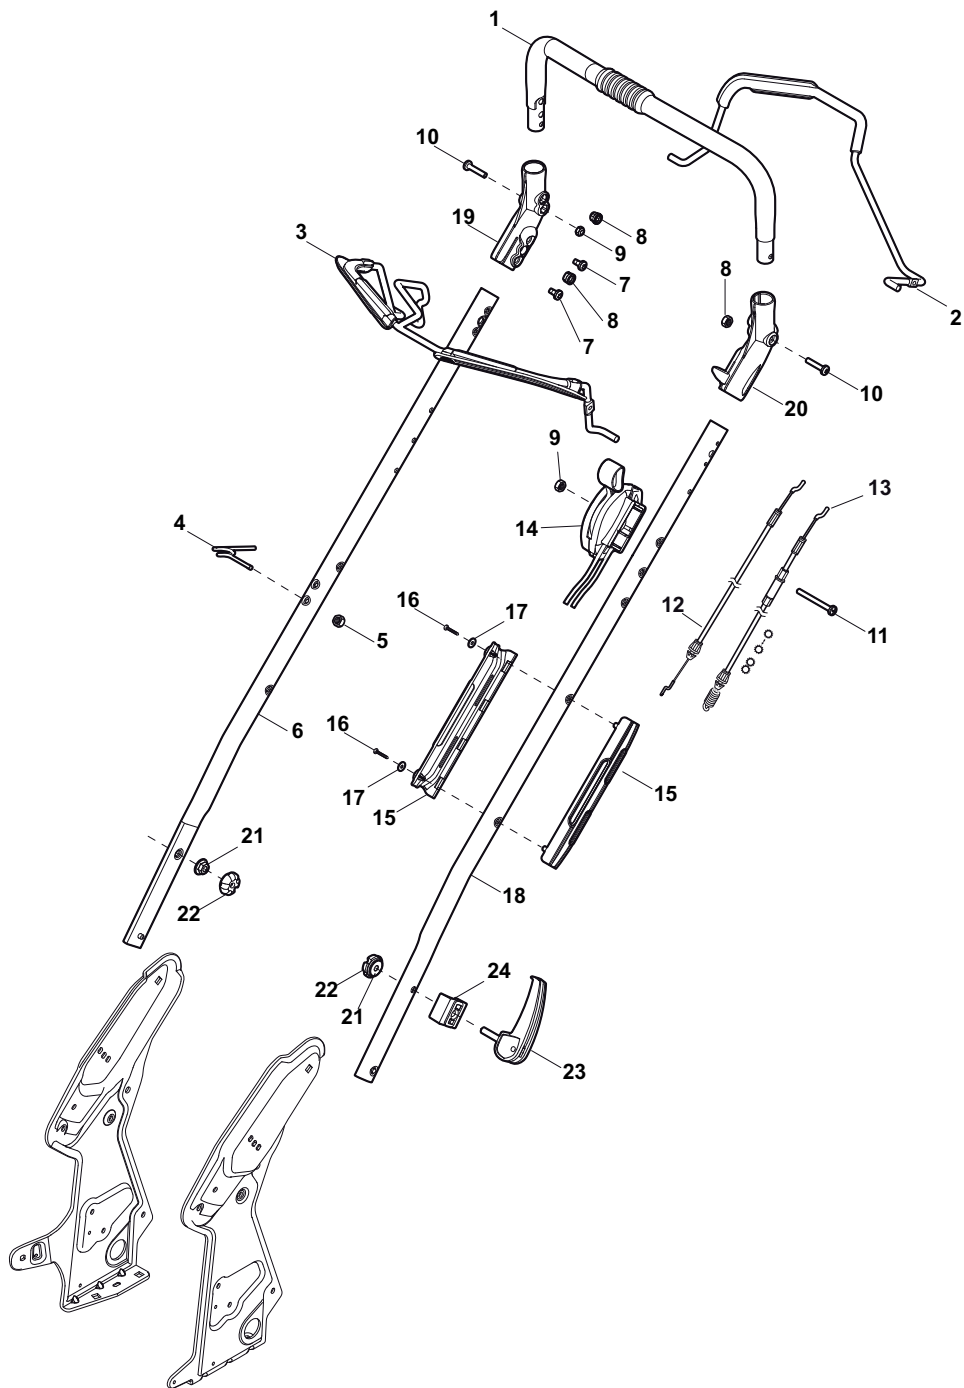

Position	Part No.	Q.Ty	Description
1	112727803/0	2	Screw
2	322806635/1	1	Fulcrum Pin
3	322783010/1	1	Button
4	122450456/0	1	Spring
5	122517864/0	1	Pin
6	122450457/0	1	Spring
7	122517866/0	1	Pin
9	112728706/0	2	Screw
10	322600200/0	1	Ejection Guard
11	322393633/0	1	Handle
15	322108289/0	1	Ejection Guard

Position	Part No.	Q.Ty	Description
1	381006670/2	1	Handgrip
2	381003349/0	1	Lever, Driving
3	381003344/0	1	Lever, Engine Brake
4	22430309/0	1	Guide Spring
5	12154330/0	1	Nut
6	381006895/0	1	Handle Black, R
7	112735662/1	4	Screw
8	322041967/0	4	Bush
9	12154510/0	3	Nut
10	112728721/0	2	Screw
11	12727786/0	1	Screw
12	181030065/0	1	Cable, Thread Eng. Brake
13	381030067/0	1	Cable, Rear Drive
14	181005502/1	1	Throttle Cable
15	322806644/0	1	Protection
16	12727812/0	2	Screw
17	112523000/1	2	Washer
18	381006897/0	1	Handle Black, L
19	322488301/0	1	Support
20	322488303/0	1	Support
21	112154220/0	2	Nut
22	322399835/0	2	Knob
23	381003253/0	2	Handle
24	322680017/0	2	Support

Position	Part No.	Q.Ty	Description
1	122570132/0	1	Pinion L
2	12608600/0	4	Seeger
3	19216035/0	2	Bearing
4	122570131/0	1	Pinion R
5	22753000/0	2	Pin
11	181003107/0	1	Gear Box
12	122601925/0	1	Pulley
13	12645700/0	1	Pin
14	122033298/0	1	Adjustment Rod
17	22675113/0	2	Washer
20	12154510/0	1	Nut
21	12674550/0	1	Screw
22	12523050/0	1	Washer
23	135064385/0	1	Belt
24	22601914/0	1	Pulley
25	322322835/0	1	Lever
26	12154510/0	1	Nut
27	12815205/0	1	Screw
28	322806637/1	1	Support
29	12154510/0	1	Nut
30	12815240/0	1	Screw
31	22671653/0	1	Washer
32	22601915/0	1	Pulley
33	22671656/0	1	Washer
34	12154510/0	1	Nut
35	381007189/0	1	Cable, Speed Drive Control
36	322399820/0	1	Knob
37	12728300/0	2	Screw
38	112728536/0	2	Screw