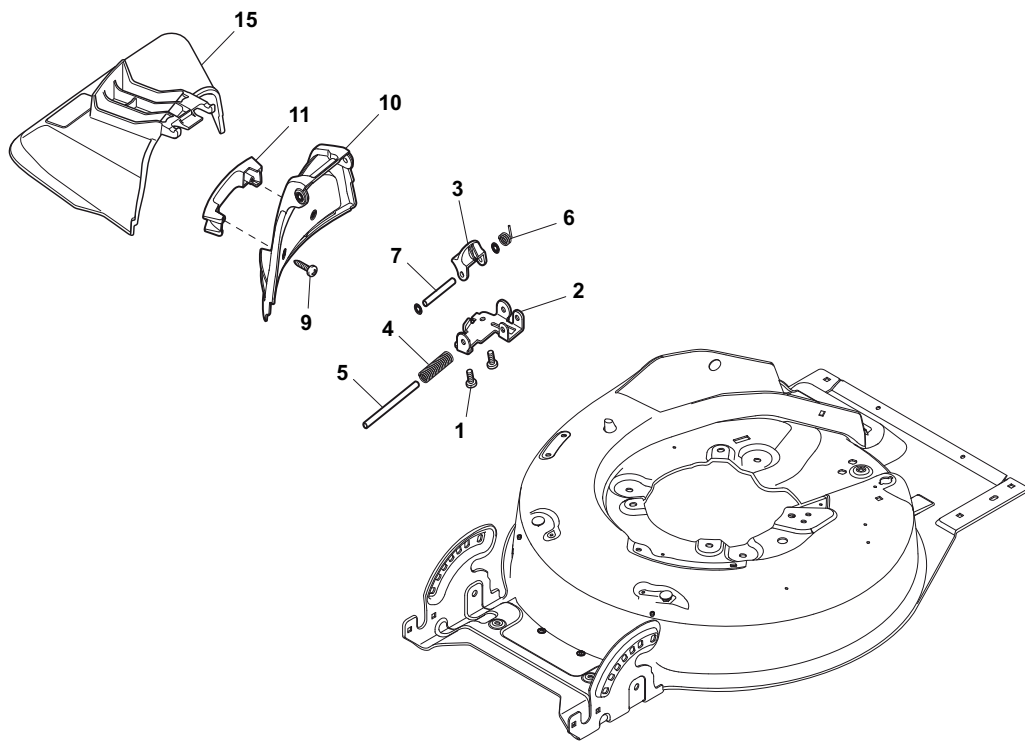

Position	Part No.	Q.Ty	Description
1	112727803/0	2	Screw
2	322806635/1	1	Fulcrum Pin
3	322783010/1	1	Button
4	122450456/0	1	Spring
5	122517864/0	1	Pin
6	122450457/0	1	Spring
7	122517866/0	1	Pin
9	112728706/0	2	Screw
10	322600200/0	1	Ejection Guard
11	322393633/0	1	Handle
15	322108289/0	1	Ejection Guard

Position	Part No.	Q.Ty	Description
1	381006670/2	1	Handgrip
2	381003349/0	1	Lever, Driving
3	381003344/0	1	Lever, Engine Brake
4	22430309/0	1	Guide Spring
5	12154330/0	1	Nut
6	381006895/0	1	Handle Black, R
7	112735662/1	4	Screw
8	322041967/0	4	Bush
9	12154510/0	3	Nut
10	112728721/0	2	Screw
11	12727786/0	1	Screw
12	181030065/0	1	Cable, Thread Eng. Brake
13	381030067/0	1	Cable, Rear Drive
14	181005502/1	1	Throttle Cable
15	322806644/0	1	Protection
16	12727812/0	2	Screw
17	112523000/1	2	Washer
18	381006897/0	1	Handle Black, L
19	322488301/0	1	Support
20	322488303/0	1	Support
21	112154220/0	2	Nut
22	322399835/0	2	Knob
23	381003253/0	2	Handle
24	322680017/0	2	Support

Position	Part No.	Q.Ty	Description
1	122570132/0	1	Pinion L
2	12608600/0	4	Seeger
3	19216035/0	2	Bearing
4	122570131/0	1	Pinion R
5	22753000/0	2	Pin
11	181003107/0	1	Gear Box
12	122601925/0	1	Pulley
13	12645700/0	1	Pin
14	122033298/0	1	Adjustment Rod
17	22675113/0	2	Washer
20	12154510/0	1	Nut
21	12674550/0	1	Screw
22	12523050/0	1	Washer
23	135064385/0	1	Belt
24	22601914/0	1	Pulley
25	322322835/0	1	Lever
26	12154510/0	1	Nut
27	12815205/0	1	Screw
28	322806637/1	1	Support
29	12154510/0	1	Nut
30	12815240/0	1	Screw
31	22671653/0	1	Washer
32	22601915/0	1	Pulley
33	22671656/0	1	Washer
34	12154510/0	1	Nut
35	381007189/0	1	Cable, Speed Drive Control
36	322399820/0	1	Knob
37	12728300/0	2	Screw
38	112728536/0	2	Screw