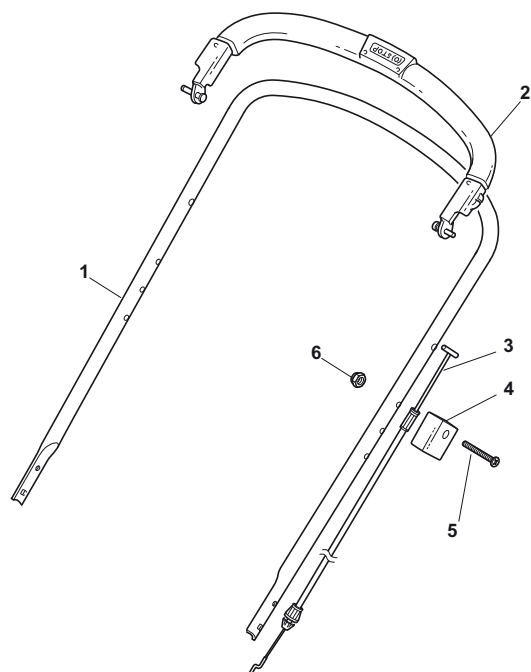

THIS INFORMATION IS NOT INTENDED FOR SALE OR RESALE, AND THIS NOTICE MUST REMAIN ON ALL COPIES.

Position	Part No.	Q.Ty	Description
1	81002984/0	1	Deck Yellow
6	22600159/0	1	Protection
7	81008502/0	1	Outfit, Screws
8	22041958/0	4	Isolation Compass
9	12793701/0	4	Screw
10	22671651/0	4	Washer
11	22551577/0	2	Plate
12	12155000/0	4	Nut
13	81006639/0	1	Handle, Lower Part
14	12361005/0	2	Nut
15	22399810/0	2	Knob
16	12521350/0	2	Washer
17	22430311/0	1	Guide Spring
18	12820655/0	2	Screw
19	22545137/0	2	Plate For Handle Fastening
38	22192001/0	1	Anchor Clamp
39	12728691/0	1	Screw

Position	Part No.	Q.Ty	Description
1	22033395/0	2	Axle
2	22450442/0	2	R Spring
3	22450441/0	2	L Spring
4	22671654/0	4	Washer
5	22671659/0	4	Washer
6	22600095/0	4	Protection
7	22122200/0	8	Bearing
8	22686091/1	4	Wheel Ø 165
10	22020050/0	4	Snap Ring
11	22110491/0	4	Hub Cap
12	22430215/0	4	Spring

Position	Part No.	Q.Ty	Description
1	81006618/1	1	Handle, Upper Part
2	381003330/0	1	Lever, Engine Brake
3	81000686/0	1	Cable, Thread Engine Brake
4	22551640/0	1	Plate
5	12727783/0	1	Screw
6	12154510/0	1	Nut

Position	Part No.	Q.Ty	Description
1	22465617/0	1	Hub
2	81004124/1	1	Blade Standard
3	12530140/0	1	Washer
4	12735694/0	1	Screw
5	12139100/0	1	Feather
6	112735108/1	3	Screw
7	12521355/0	3	Washer