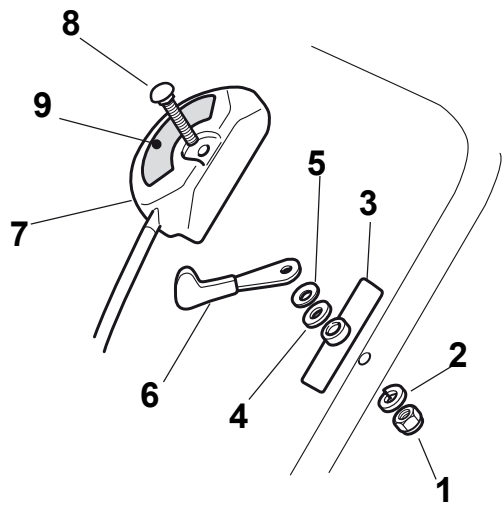

THIS INFORMATION IS NOT INTENDED FOR SALE OR RESALE, AND THIS NOTICE MUST REMAIN ON ALL COPIES.

Position	Part No.	Q.Ty	Description
1	81002984/0	1	Deck Yellow
6	22600159/0	1	Protection
7	81008502/0	1	Outfit, Screws
8	22041958/0	4	Isolation Compass
9	12793701/0	4	Screw
10	22671651/0	4	Washer
11	22551577/0	2	Plate
12	12155000/0	4	Nut
13	81006639/0	1	Handle, Lower Part
14	12361005/0	2	Nut
15	22399810/0	2	Knob
16	12521350/0	2	Washer
17	22430311/0	1	Guide Spring
18	12820655/0	2	Screw
19	22545137/0	2	Plate For Handle Fastening
38	22192001/0	1	Anchor Clamp
39	12728691/0	1	Screw

Position	Part No.	Q.Ty	Description
1	22033395/0	2	Axle
2	22450442/0	2	R Spring
3	22450441/0	2	L Spring
4	22671654/0	4	Washer
5	22671659/0	4	Washer
6	22600095/0	4	Protection
7	22122200/0	8	Bearing
8	22686091/1	4	Wheel Ø 165
10	22020050/0	4	Snap Ring
11	22110491/0	4	Hub Cap
12	22430215/0	4	Spring

Position	Part No.	Q.Ty	Description
1	81006618/1	1	Handle, Upper Part
2	381003330/0	1	Lever, Engine Brake
3	81000686/0	1	Cable, Thread Engine Brake
4	22551640/0	1	Plate
5	12727783/0	1	Screw
6	12154510/0	1	Nut

Position	Part No.	Q.Ty	Description
1	12291000/0	1	Nut
2	12581500/0	1	Grower
3	22171006/0	1	Spacer
4	12521360/0	1	Washer
5	12508100/0	1	Spring Washer
6	81007220/0	1	Lever, Throttle
7	81007080/0	1	Throttle Cable
8	12815030/0	1	Screw
9	14356703/0	1	Label