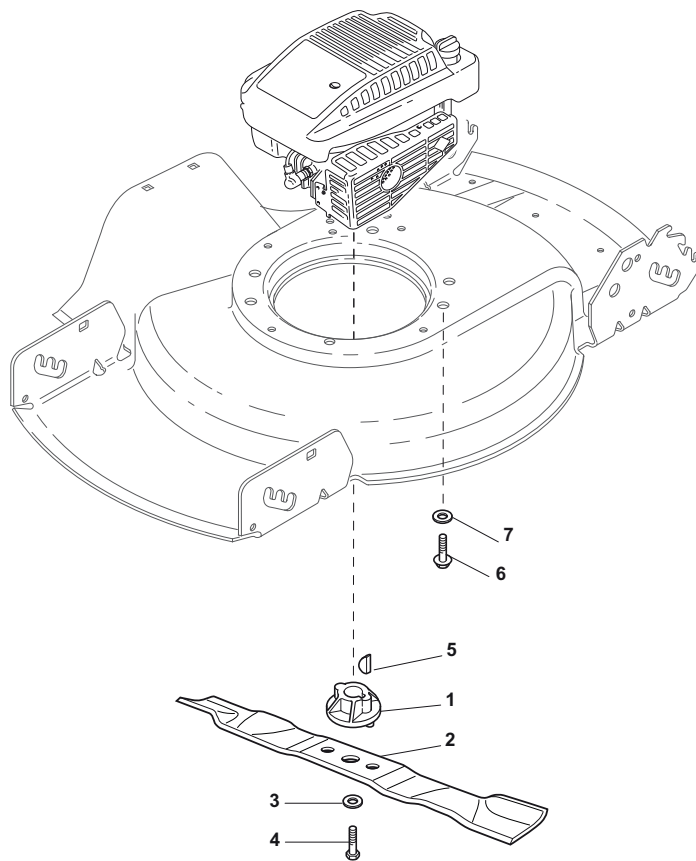

THIS INFORMATION IS NOT INTENDED FOR SALE OR RESALE, AND THIS NOTICE MUST REMAIN ON ALL COPIES.

Position	Part No.	Q.Ty	Description
1	81002984/0	1	Deck Yellow
6	22600159/0	1	Protection
7	81008502/0	1	Outfit, Screws
8	22041958/0	4	Isolation Compass
9	12793701/0	4	Screw
10	22671651/0	4	Washer
11	22551577/0	2	Plate
12	12155000/0	4	Nut
13	81006639/0	1	Handle, Lower Part
14	12361005/0	2	Nut
15	22399810/0	2	Knob
16	12521350/0	2	Washer
17	22430311/0	1	Guide Spring
18	12820655/0	2	Screw
19	22545137/0	2	Plate For Handle Fastening
38	22192001/0	1	Anchor Clamp
39	12728691/0	1	Screw

Position	Part No.	Q.Ty	Description
1	22033395/0	2	Axle
2	22450442/0	2	R Spring
3	22450441/0	2	L Spring
4	22671654/0	4	Washer
5	22671659/0	4	Washer
6	22600095/0	4	Protection
7	22122200/0	8	Bearing
8	22686091/1	4	Wheel Ø 165
10	22020050/0	4	Snap Ring
11	22110491/0	4	Hub Cap
12	22430215/0	4	Spring

Position	Part No.	Q.Ty	Description
1	81006618/1	1	Handle, Upper Part
2	381003330/0	1	Lever, Engine Brake
3	81000686/0	1	Cable, Thread Engine Brake
4	22551640/0	1	Plate
5	12727783/0	1	Screw
6	12154510/0	1	Nut

Position	Part No.	Q.Ty	Description
1	12291000/0	1	Nut
2	12581500/0	1	Grower
3	22171006/0	1	Spacer
4	12521360/0	1	Washer
5	12508100/0	1	Spring Washer
6	81007220/0	1	Lever, Throttle
7	81007080/0	1	Throttle Cable
8	12815030/0	1	Screw
9	14356703/0	1	Label