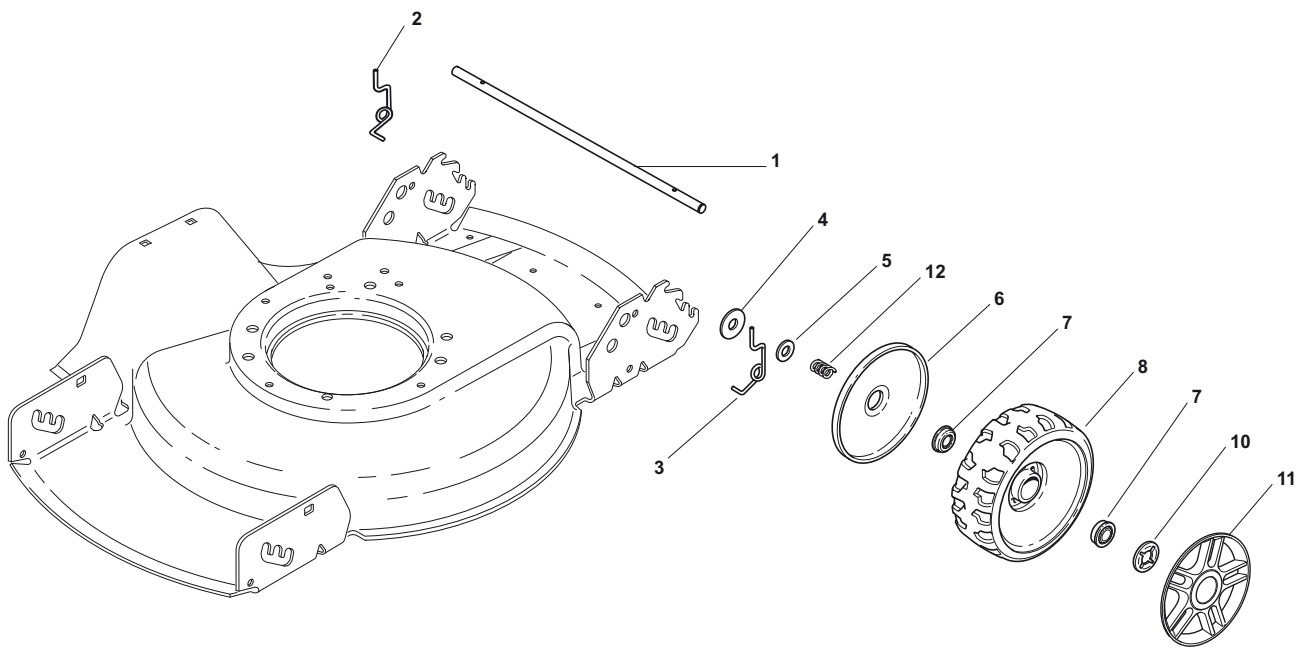

THIS INFORMATION IS NOT INTENDED FOR SALE OR RESALE, AND THIS NOTICE MUST REMAIN ON ALL COPIES.

Position	Part No.	Q.Ty	Description
1	81002984/0	1	Deck Yellow
6	22600159/0	1	Protection
7	81008502/0	1	Outfit, Screws
8	22041958/0	4	Isolation Compass
9	12793701/0	4	Screw
10	22671651/0	4	Washer
11	22551577/0	2	Plate
12	12155000/0	4	Nut
13	81006639/0	1	Handle, Lower Part
14	12361005/0	2	Nut
15	22399810/0	2	Knob
16	12521350/0	2	Washer
17	22430311/0	1	Guide Spring
18	12820655/0	2	Screw
19	22545137/0	2	Plate For Handle Fastening
38	22192001/0	1	Anchor Clamp
39	12728691/0	1	Screw

Position	Part No.	Q.Ty	Description
1	22033395/0	2	Axle
2	22450442/0	2	R Spring
3	22450441/0	2	L Spring
4	22671654/0	4	Washer
5	22671659/0	4	Washer
6	22600095/0	4	Protection
7	22122200/0	8	Bearing
8	22686091/1	4	Wheel Ø 165
10	22020050/0	4	Snap Ring
11	22110491/0	4	Hub Cap
12	22430215/0	4	Spring

Position	Part No.	Q.Ty	Description
1	81006618/1	1	Handle, Upper Part
2	381003330/0	1	Lever, Engine Brake
3	81000686/0	1	Cable, Thread Engine Brake
4	22551640/0	1	Plate
5	12727783/0	1	Screw
6	12154510/0	1	Nut

Position	Part No.	Q.Ty	Description
1	12291000/0	1	Nut
2	12581500/0	1	Grower
3	22171006/0	1	Spacer
4	12521360/0	1	Washer
5	12508100/0	1	Spring Washer
6	81007220/0	1	Lever, Throttle
7	81007080/0	1	Throttle Cable
8	12815030/0	1	Screw
9	14356703/0	1	Label