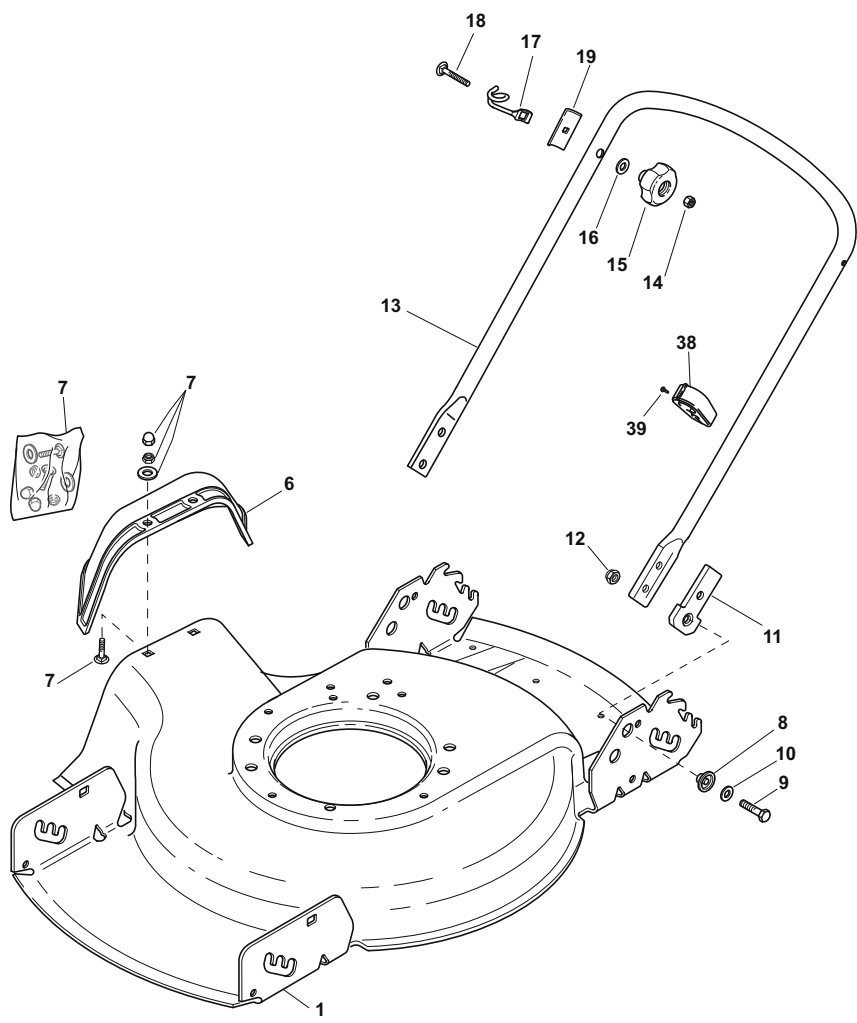

Position	Part No.	Q.Ty	Description
1	81002984/0	1	Deck Yellow
6	22600159/0	1	Protection
7	81008502/0	1	Outfit, Screws
8	22041958/0	4	Isolation Compass
9	12793701/0	4	Screw
10	22671651/0	4	Washer
11	22551577/0	2	Plate
12	12155000/0	4	Nut
13	81006639/0	1	Handle, Lower Part
14	12361005/0	2	Nut
15	22399810/0	2	Knob
16	12521350/0	2	Washer
17	22430311/0	1	Guide Spring
18	12820655/0	2	Screw
19	22545137/0	2	Plate For Handle Fastening
38	22192001/0	1	Anchor Clamp
39	12728691/0	1	Screw