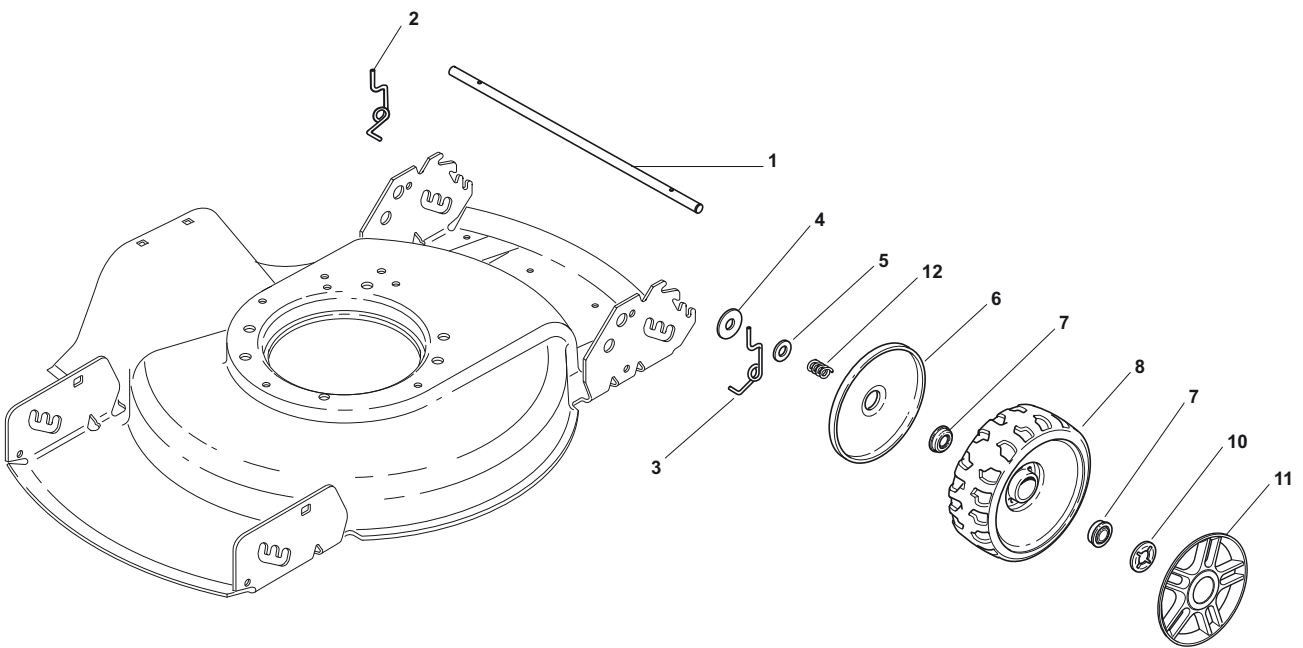

THIS INFORMATION IS NOT INTENDED FOR SALE OR RESALE, AND THIS NOTICE MUST REMAIN ON ALL COPIES.

Position	Part No.	Q.Ty	Description
1	81002984/0	1	Deck Yellow
6	22600159/0	1	Protection
7	81008502/0	1	Outfit, Screws
8	22041958/0	4	Isolation Compass
9	12793701/0	4	Screw
10	22671651/0	4	Washer
11	22551577/0	2	Plate
12	12155000/0	4	Nut
13	81006639/0	1	Handle, Lower Part
14	12361005/0	2	Nut
15	22399810/0	2	Knob
16	12521350/0	2	Washer
17	22430311/0	1	Guide Spring
18	12820655/0	2	Screw
19	22545137/0	2	Plate For Handle Fastening
38	22192001/0	1	Anchor Clamp
39	12728691/0	1	Screw

Position	Part No.	Q.Ty	Description
1	22033395/0	2	Axle
2	22450442/0	2	R Spring
3	22450441/0	2	L Spring
4	22671654/0	4	Washer
5	22671659/0	4	Washer
6	22600095/0	4	Protection
7	22122200/0	8	Bearing
8	22686091/1	4	Wheel Ø 165
10	22020050/0	4	Snap Ring
11	22110491/0	4	Hub Cap
12	22430215/0	4	Spring

Position	Part No.	Q.Ty	Description
1	81006618/1	1	Handle, Upper Part
2	381003330/0	1	Lever, Engine Brake
3	81000685/0	1	Cable, Thread Engine Brake
4	22551640/0	1	Plate
5	12727783/0	1	Screw
6	12154510/0	1	Nut

Position	Part No.	Q.Ty	Description
1	12291000/0	1	Nut
2	12581500/0	1	Grower
3	22171006/0	1	Spacer
4	12521360/0	1	Washer
5	12508100/0	1	Spring Washer
6	81007279/1	1	Lever, Throttle
7	81007080/0	1	Throttle Cable
8	12815030/0	1	Screw
9	14356702/0	1	Label