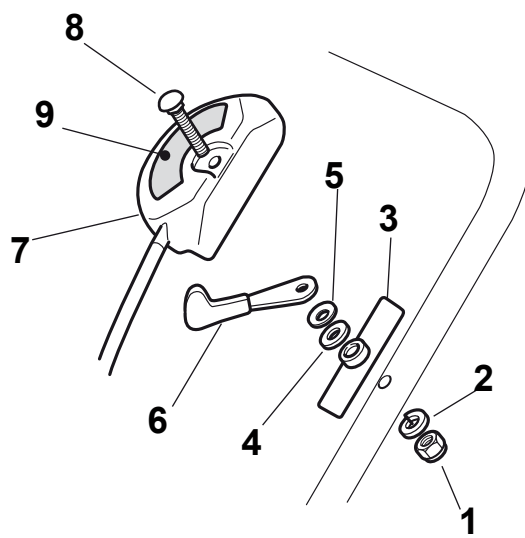

THIS INFORMATION IS NOT INTENDED FOR SALE OR RESALE, AND THIS NOTICE MUST REMAIN ON ALL COPIES.

Position	Part No.	Q.Ty	Description
1	81002984/0	1	Deck Yellow
6	22600159/0	1	Protection
7	81008502/0	1	Outfit, Screws
8	22041958/0	4	Isolation Compass
9	12793701/0	4	Screw
10	22671651/0	4	Washer
11	22551577/0	2	Plate
12	12155000/0	4	Nut
13	81006639/0	1	Handle, Lower Part
14	12361005/0	2	Nut
15	22399810/0	2	Knob
16	12521350/0	2	Washer
17	22430311/0	1	Guide Spring
18	12820655/0	2	Screw
19	22545137/0	2	Plate For Handle Fastening
38	22192001/0	1	Anchor Clamp
39	12728691/0	1	Screw

Position	Part No.	Q.Ty	Description
1	22033395/0	2	Axle
2	22450442/0	2	R Spring
3	22450441/0	2	L Spring
4	22671654/0	4	Washer
5	22671659/0	4	Washer
6	22600095/0	4	Protection
7	22122200/0	8	Bearing
8	22686091/1	4	Wheel Ø 165
10	22020050/0	4	Snap Ring
11	22110491/0	4	Hub Cap
12	22430215/0	4	Spring

Position	Part No.	Q.Ty	Description
1	81006618/1	1	Handle, Upper Part
2	381003330/0	1	Lever, Engine Brake
3	81000685/0	1	Cable, Thread Engine Brake
4	22551640/0	1	Plate
5	12727783/0	1	Screw
6	12154510/0	1	Nut

Position	Part No.	Q.Ty	Description
1	12291000/0	1	Nut
2	12581500/0	1	Grower
3	22171006/0	1	Spacer
4	12521360/0	1	Washer
5	12508100/0	1	Spring Washer
6	81007279/1	1	Lever, Throttle
7	81007080/0	1	Throttle Cable
8	12815030/0	1	Screw
9	14356702/0	1	Label