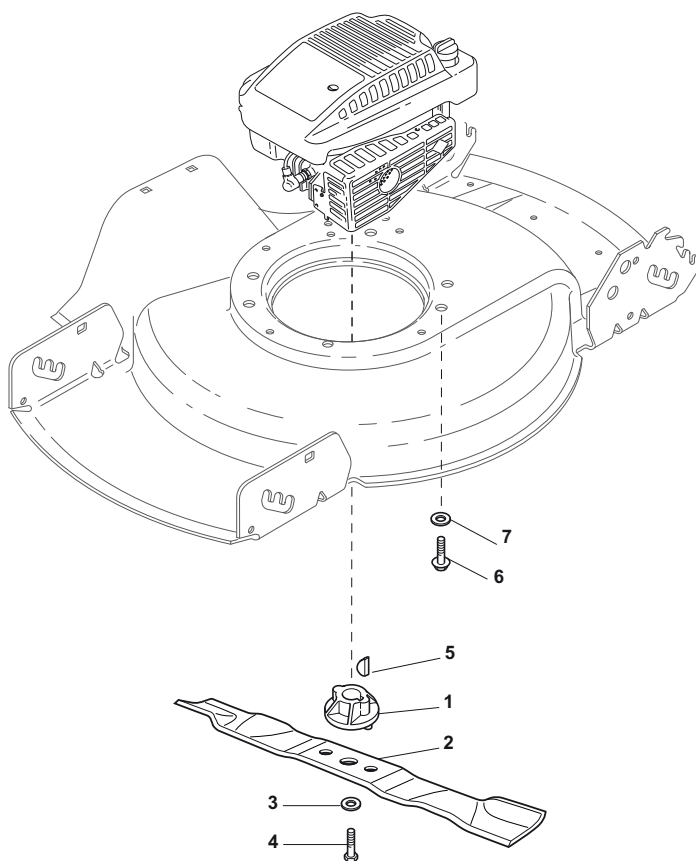

THIS INFORMATION IS NOT INTENDED FOR SALE OR RESALE, AND THIS NOTICE MUST REMAIN ON ALL COPIES.

Position	Part No.	Q.Ty	Description
1	81002984/0	1	Deck Yellow
6	22600159/0	1	Protection
7	81008502/0	1	Outfit, Screws
8	22041958/0	4	Isolation Compass
9	12793701/0	4	Screw
10	22671651/0	4	Washer
11	22551577/0	2	Plate
12	12155000/0	4	Nut
13	81006639/0	1	Handle, Lower Part
14	12361005/0	2	Nut
15	22399810/0	2	Knob
16	12521350/0	2	Washer
17	22430311/0	1	Guide Spring
18	12820655/0	2	Screw
19	22545137/0	2	Plate For Handle Fastening
38	22192001/0	1	Anchor Clamp
39	12728691/0	1	Screw

Position	Part No.	Q.Ty	Description
1	22033395/0	2	Axle
2	22450442/0	2	R Spring
3	22450441/0	2	L Spring
4	22671654/0	4	Washer
5	22671659/0	4	Washer
6	22600095/0	4	Protection
7	22122200/0	8	Bearing
8	22686091/1	4	Wheel Ø 165
10	22020050/0	4	Snap Ring
11	22110491/0	4	Hub Cap
12	22430215/0	4	Spring

Position	Part No.	Q.Ty	Description
1	81006618/1	1	Handle, Upper Part
2	381003330/0	1	Lever, Engine Brake
3	81000685/0	1	Cable, Thread Engine Brake
4	22551640/0	1	Plate
5	12727783/0	1	Screw
6	12154510/0	1	Nut

Position	Part No.	Q.Ty	Description
1	12291000/0	1	Nut
2	12581500/0	1	Grower
3	22171006/0	1	Spacer
4	12521360/0	1	Washer
5	12508100/0	1	Spring Washer
6	81007279/1	1	Lever, Throttle
7	81007080/0	1	Throttle Cable
8	12815030/0	1	Screw
9	14356702/0	1	Label