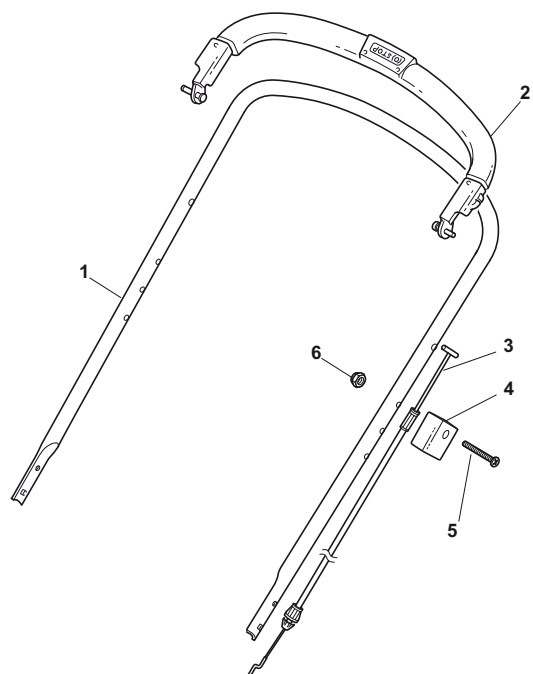

THIS INFORMATION IS NOT INTENDED FOR SALE OR RESALE, AND THIS NOTICE MUST REMAIN ON ALL COPIES.

Position	Part No.	Q.Ty	Description
1	81002984/0	1	Deck Yellow
6	22600159/0	1	Protection
7	81008502/0	1	Outfit, Screws
8	22041958/0	4	Isolation Compass
9	12793701/0	4	Screw
10	22671651/0	4	Washer
11	22551577/0	2	Plate
12	12155000/0	4	Nut
13	81006639/0	1	Handle, Lower Part
14	12361005/0	2	Nut
15	22399810/0	2	Knob
16	12521350/0	2	Washer
17	22430311/0	1	Guide Spring
18	12820655/0	2	Screw
19	22545137/0	2	Plate For Handle Fastening
38	22192001/0	1	Anchor Clamp
39	12728691/0	1	Screw

Position	Part No.	Q.Ty	Description
1	22033395/0	2	Axle
2	22450442/0	2	R Spring
3	22450441/0	2	L Spring
4	22671654/0	4	Washer
5	22671659/0	4	Washer
6	22600095/0	4	Protection
7	22122200/0	8	Bearing
8	22686091/1	4	Wheel Ø 165
10	22020050/0	4	Snap Ring
11	22110491/0	4	Hub Cap
12	22430215/0	4	Spring

Position	Part No.	Q.Ty	Description
1	81006618/1	1	Handle, Upper Part
2	381003330/0	1	Lever, Engine Brake
3	81000685/0	1	Cable, Thread Engine Brake
4	22551640/0	1	Plate
5	12727783/0	1	Screw
6	12154510/0	1	Nut

Position	Part No.	Q.Ty	Description
1	12291000/0	1	Nut
2	12581500/0	1	Grower
3	22171006/0	1	Spacer
4	12521360/0	1	Washer
5	12508100/0	1	Spring Washer
6	81007279/1	1	Lever, Throttle
7	81007080/0	1	Throttle Cable
8	12815030/0	1	Screw
9	14356702/0	1	Label