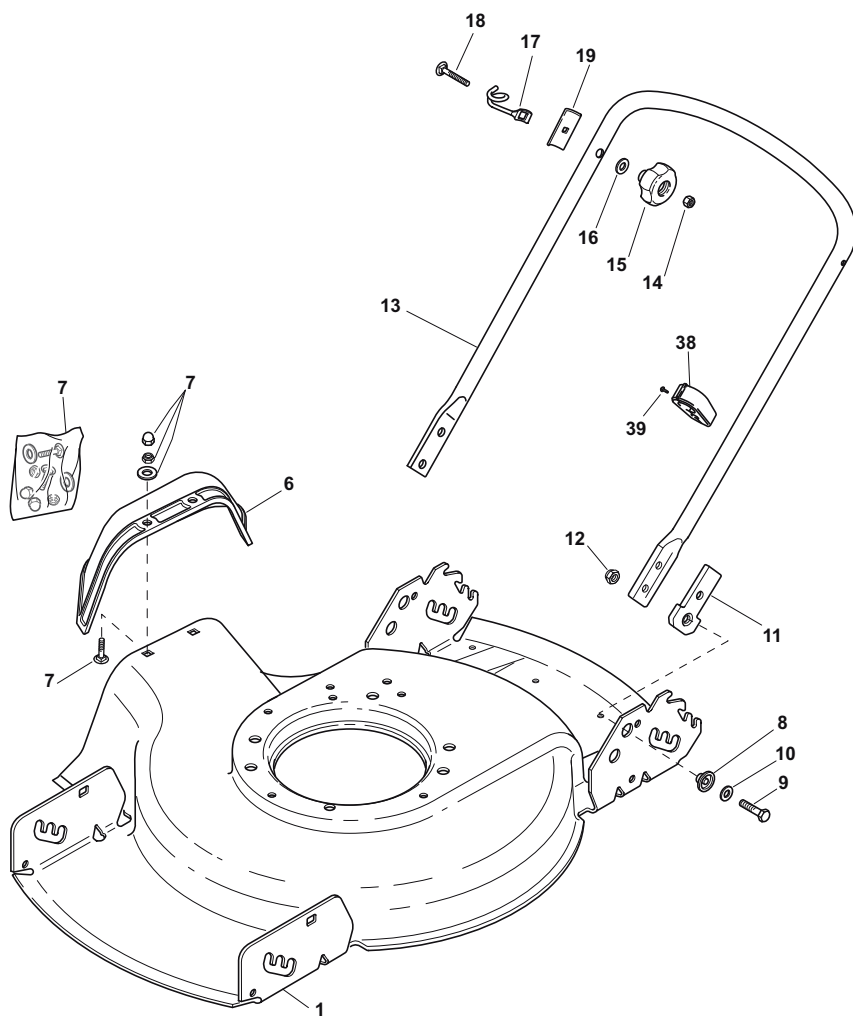

Position	Part No.	Q.Ty	Description
1	81002984/0	1	Deck Yellow
6	22600159/0	1	Protection
7	81008502/0	1	Outfit, Screws
8	22041958/0	4	Isolation Compass
9	12793701/0	4	Screw
10	22671651/0	4	Washer
11	22551577/0	2	Plate
12	12155000/0	4	Nut
13	81006639/0	1	Handle, Lower Part
14	12361005/0	2	Nut
15	22399810/0	2	Knob
16	12521350/0	2	Washer
17	22430311/0	1	Guide Spring
18	12820655/0	2	Screw
19	22545137/0	2	Plate For Handle Fastening
38	22192001/0	1	Anchor Clamp
39	12728691/0	1	Screw