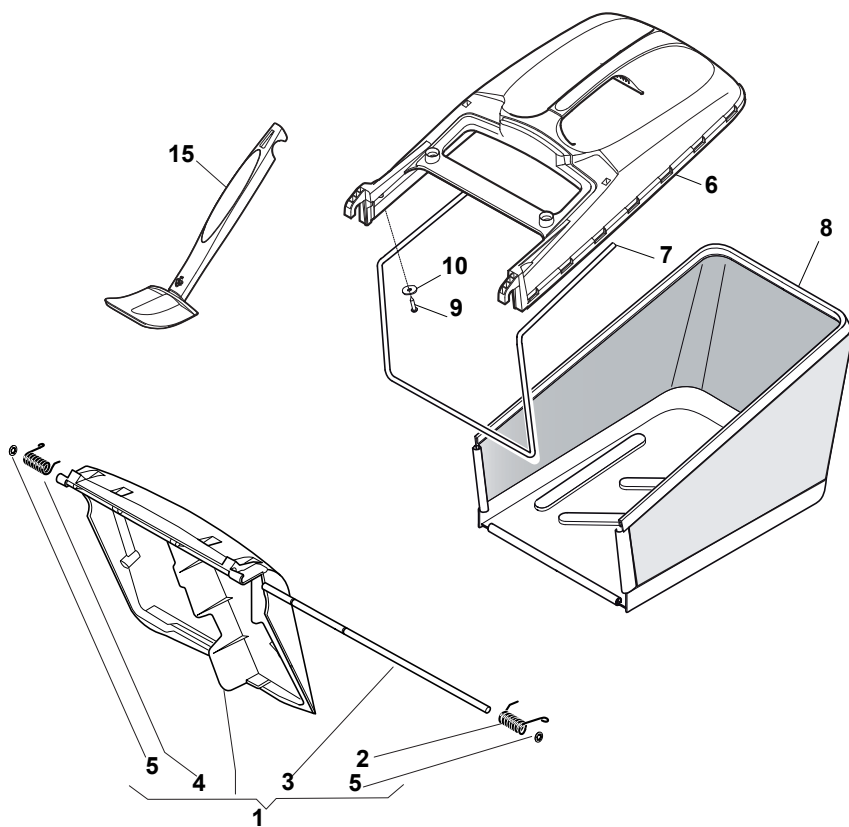

Position	Part No.	Q.Ty	Description
1	381007522/0	1	Handle, Upper Part
1	381006839/0	1	Handle, Upper Part with sponge handgrip
2	22430313/0	1	Guide Spring
3	12521330/0	1	Washer
4	12154510/0	1	Nut
5	118390020/0	1	Fairlead
6	181030053/0	1	Cable, Thread Engine Brake
7	322545204/0	1	Fulcrum Pin
8	22041966/0	1	Bush
9	181003300/1	1	Lever, Engine Brake
10	381030051/0	1	Cable, Rear Drive
11	22041966/0	1	Bush
12	181003301/0	1	Lever, Driving
13	22291050/0	1	Handgrip Black

Position	Part No.	Q.Ty	Description
1	181005502/1	1	Throttle Cable
2	12735103/0	1	Screw
3	12523040/0	1	Washer

Position	Part No.	Q.Ty	Description
1	19216035/0	8	Bearing
2	381007416/1	2	Wheel Ø 200
3	322110645/0	2	Hub Cap
4	381007417/1	2	Wheel Ø 280
5	322110646/0	2	Hub Cap

Position	Part No.	Q.Ty	Description
1	12608600/0	2	Seeger
2	112728697/0	4	Screw
3	322042063/0	2	Bush
4	22753000/0	2	Pin
5	81003092/0	1	Gear Box
6	22601909/0	1	Pulley
7	12645700/0	1	Pin
8	22033283/0	1	Adjustment Rod
9	35063902/0	1	Belt
11	22041957/1	1	Bush
12	22450063/0	1	Spring
13	22680009/0	1	Washer
14	12154510/0	1	Nut
15	22110230/0	1	Cap

Position	Part No.	Q.Ty	Description
1	112735108/1	3	Screw
2	122465607/3	1	Hub, Crankshaft Ø 22.2
3	81004381/1	1	Blade Standard
4	22160400/0	1	Elastic Washer
5	12523080/0	1	Washer
6	12735698/0	1	Screw
7	12139100/0	1	Feather, Crankshaft Ø 22.2