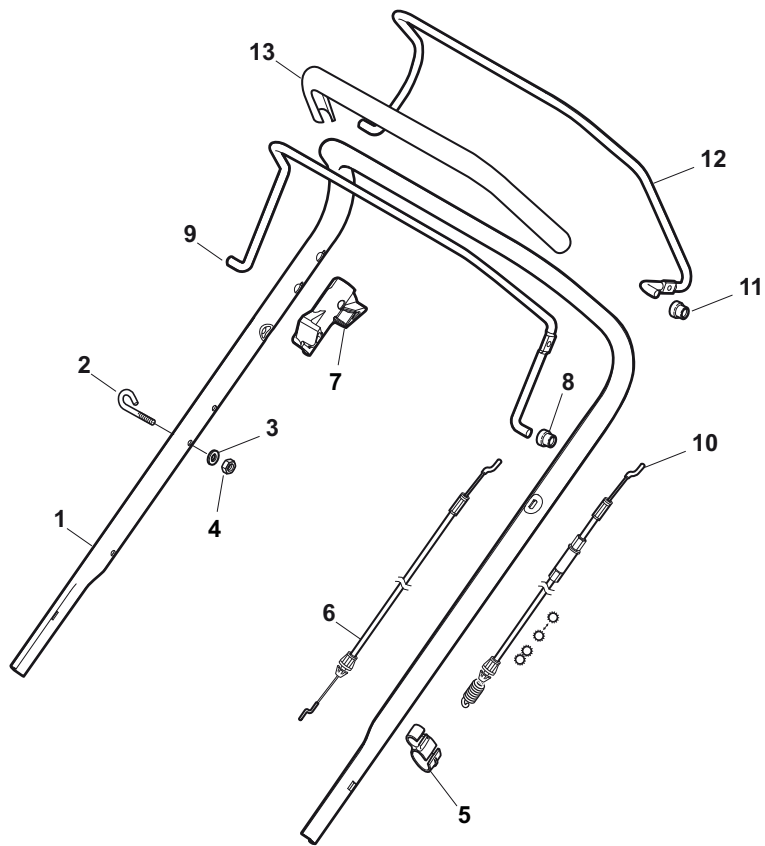

Position	Part No.	Q.Ty	Description
1	322108295/0	1	Stone-Guard
2	322600195/0	1	Ejection Guard
3	112727803/0	2	Screw
4	322806639/0	1	Fulcrum Pin
5	12154510/0	2	Nut
6	18203853/0	2	Protection
7	122450456/0	1	Spring
8	122517869/0	1	Pin
9	12604896/0	2	Crown Fastener

Position	Part No.	Q.Ty	Description
1	22291150/0	1	Rubber Insert
2	322060197/3	1	Protection, Belt
3	12728530/0	3	Screw
4	22140222/0	1	Deflector

Position	Part No.	Q.Ty	Description
1	322500103/0	1	Air Intake Grill
2	112523000/1	2	Washer
3	12728124/0	2	Screw
5	322226152/0	1	Mask, Black
6	112727799/0	2	Screw
7	322393640/0	1	Handle, Yellow
8	12154510/0	2	Nut

Position	Part No.	Q.Ty	Description
1	381007522/0	1	Handle, Upper Part
1	381006839/0	1	Handle, Upper Part with sponge handgrip
2	22430313/0	1	Guide Spring
3	12521330/0	1	Washer
4	12154510/0	1	Nut
5	118390020/0	1	Fairlead
6	181030053/0	1	Cable, Thread Engine Brake
7	322545204/0	1	Fulcrum Pin
8	22041966/0	1	Bush
9	181003300/1	1	Lever, Engine Brake
10	381030051/0	1	Cable, Rear Drive
11	22041966/0	1	Bush
12	181003301/0	1	Lever, Driving
13	22291050/0	1	Handgrip Black

Position	Part No.	Q.Ty	Description
1	181005502/1	1	Throttle Cable
2	12735103/0	1	Screw
3	12523040/0	1	Washer

Position	Part No.	Q.Ty	Description
1	19216035/0	8	Bearing
2	381007416/1	2	Wheel Ø 200
3	322110645/0	2	Hub Cap
4	381007417/1	2	Wheel Ø 280
5	322110646/0	2	Hub Cap