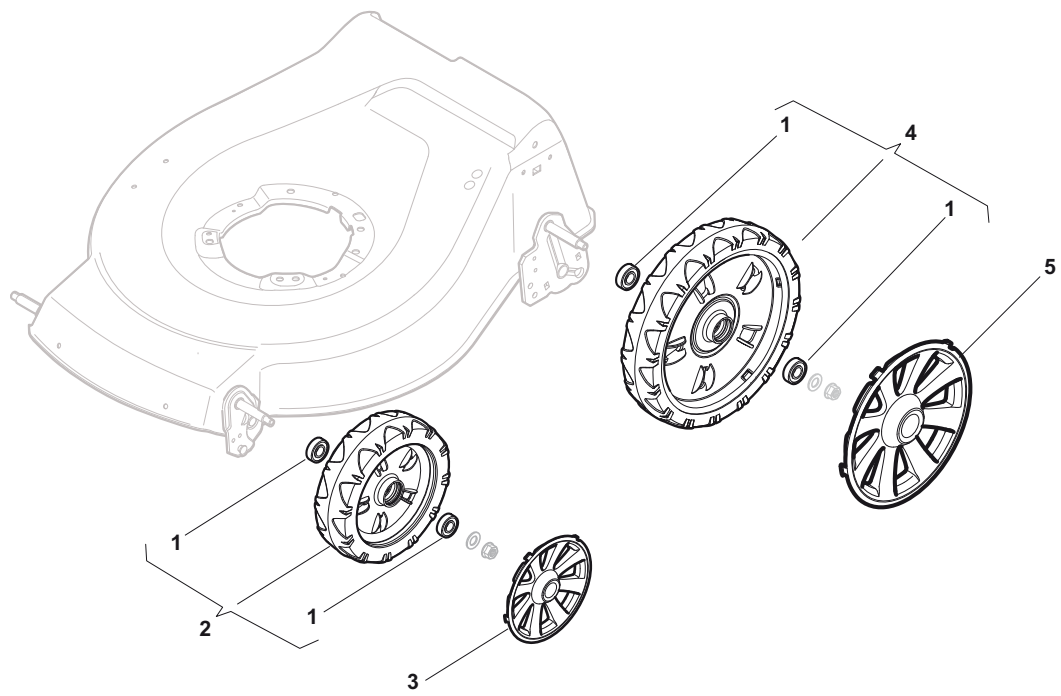

Position	Part No.	Q.Ty	Description
1	22291150/0	1	Rubber Insert
2	322060197/3	1	Protection, Belt
3	12728530/0	3	Screw
4	22140222/0	1	Deflector

Position	Part No.	Q.Ty	Description
1	322500103/0	1	Air Intake Grill
2	112523000/1	2	Washer
3	12728124/0	2	Screw
5	322226152/0	1	Mask, Black
6	112727799/0	2	Screw
7	322393640/0	1	Handle, Yellow
8	12154510/0	2	Nut

Position	Part No.	Q.Ty	Description
1	381006719/0	1	Handle, Lower Part
2	381005149/0	1	Bracket, R
3	381005151/0	1	Bracket, L
4	381003253/0	4	Handle
5	322680016/0	4	Support
6	22131750/0	4	Nut
7	322399835/0	4	Knob
10	12760605/0	2	Screw
11	25038002/1	2	Bush
12	12155000/0	2	Nut
13	322192156/0	1	Fair Led

Position	Part No.	Q.Ty	Description
1	381007522/0	1	Handle, Upper Part
1	381006839/0	1	Handle, Upper Part with sponge handgrip
2	22430313/0	1	Guide Spring
3	12521330/0	1	Washer
4	12154510/0	1	Nut
5	118390020/0	1	Fairlead
6	181030053/0	1	Cable, Thread Engine Brake
7	322545204/0	1	Fulcrum Pin
8	22041966/0	1	Bush
9	181003300/1	1	Lever, Engine Brake
10	381030051/0	1	Cable, Rear Drive
11	22041966/0	1	Bush
12	181003301/0	1	Lever, Driving
13	22291050/0	1	Handgrip Black

Position	Part No.	Q.Ty	Description
1	181005502/1	1	Throttle Cable
2	12735103/0	1	Screw
3	12523040/0	1	Washer

Position	Part No.	Q.Ty	Description
1	19216035/0	8	Bearing
2	381007416/1	2	Wheel Ø 200
3	322110645/0	2	Hub Cap
4	381007417/1	2	Wheel Ø 280
5	322110646/0	2	Hub Cap