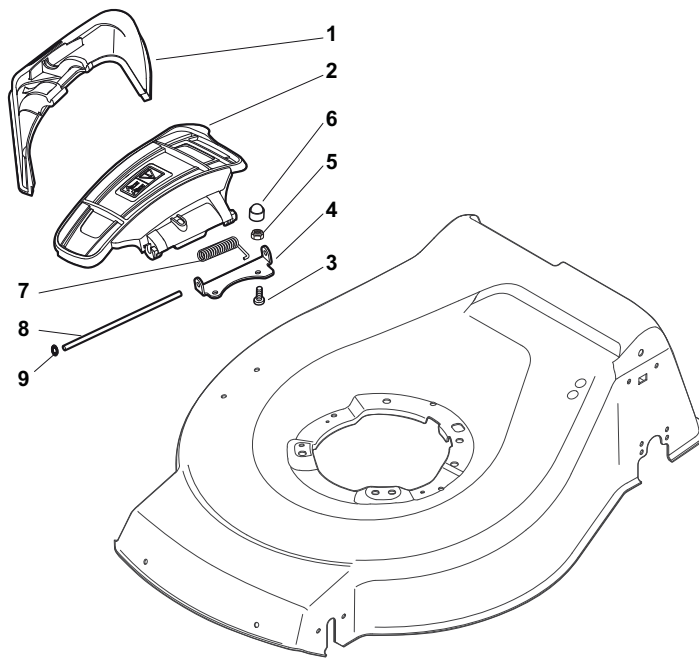

THIS INFORMATION IS NOT INTENDED FOR SALE OR RESALE, AND THIS NOTICE MUST REMAIN ON ALL COPIES.

Position	Part No.	Q.Ty	Description
1	381004542/0	1	Deck Red
2	122534131/0	1	Pin
3	381003398/0	1	Lever, Height Adjustment
4	12154510/0	1	Nut
5	12788512/0	1	Screw
6	322394503/0	1	Knob
7	12521310/0	1	Washer
8	12150000/0	1	Nut
10	122943013/0	1	Screw
11	381002032/0	1	Rod, Height Adjustment
12	112436051/0	1	Plate
13	112727803/0	3	Screw
14	12154510/0	3	Nut
15	112727801/0	1	Screw
16	381002887/1	1	Axle, Front Wheels
17	12154510/0	1	Nut
18	12728450/0	1	Screw
19	322034002/0	1	Washing Connection
21	322600145/0	2	Protection, Wheel
24	12521350/0	4	Washer
25	12155000/0	4	Nut
27	322600208/0	2	Protection, Wheel
31	381302835/0	1	Axle, Rear Wheels
32	122450460/0	1	Spring
33	112728697/0	4	Screw
34	22545152/0	2	Plate
35	112728697/0	4	Screw
36	322785304/1	2	Support
37	122570134/0	1	Pinion L
38	322120115/0	2	Ring Gear
39	112728706/0	6	Screw
40	122570133/0	1	Pinion R
41	122446192/0	1	Spring

Position	Part No.	Q.Ty	Description
1	322108295/0	1	Stone-Guard
2	322600195/0	1	Ejection Guard
3	112727803/0	2	Screw
4	322806639/0	1	Fulcrum Pin
5	12154510/0	2	Nut
6	18203853/0	2	Protection
7	122450456/0	1	Spring
8	122517869/0	1	Pin
9	12604896/0	2	Crown Fastener

Position	Part No.	Q.Ty	Description
1	381007522/0	1	Handle, Upper Part
1	381006839/0	1	Handle, Upper Part with sponge handgrip
2	22430313/0	1	Guide Spring
3	12521330/0	1	Washer
4	12154510/0	1	Nut
5	118390020/0	1	Fairlead
6	181030053/0	1	Cable, Thread Engine Brake
7	322545204/0	1	Fulcrum Pin
8	22041966/0	1	Bush
9	181003300/1	1	Lever, Engine Brake
10	381030051/0	1	Cable, Rear Drive
11	22041966/0	1	Bush
12	181003301/0	1	Lever, Driving
13	22291050/0	1	Handgrip Black

Position	Part No.	Q.Ty	Description
1	181005502/1	1	Throttle Cable
2	12735103/0	1	Screw
3	12523040/0	1	Washer

Position	Part No.	Q.Ty	Description
1	19216035/0	8	Bearing
2	381007416/1	2	Wheel Ø 200
3	322110645/0	2	Hub Cap
4	381007417/1	2	Wheel Ø 280
5	322110646/0	2	Hub Cap