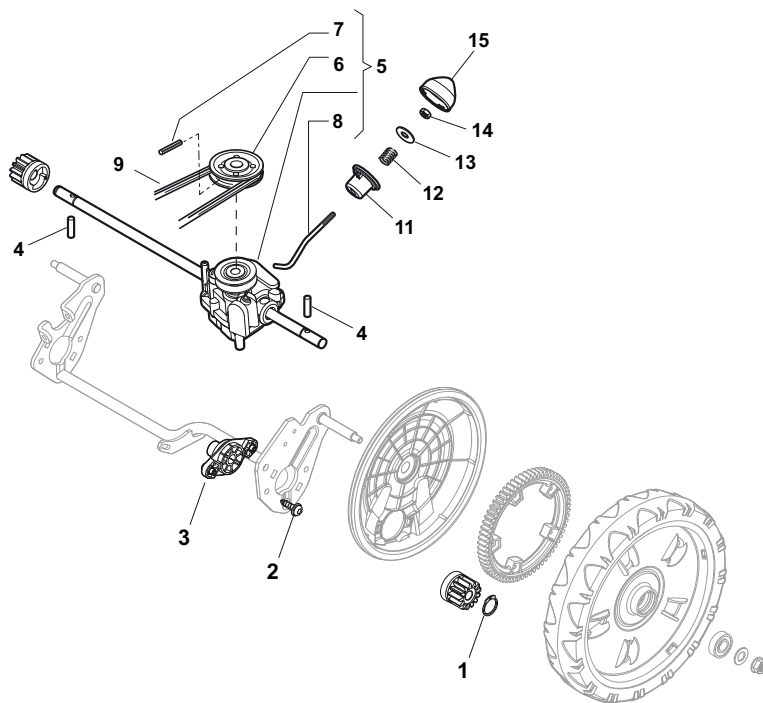

Position	Part No.	Q.Ty	Description
1	381007522/0	1	Handle, Upper Part
1	381006839/0	1	Handle, Upper Part with sponge handgrip
2	22430313/0	1	Guide Spring
3	12521330/0	1	Washer
4	12154510/0	1	Nut
5	118390020/0	1	Fairlead
6	181030053/0	1	Cable, Thread Engine Brake
7	322545204/0	1	Fulcrum Pin
8	22041966/0	1	Bush
9	181003300/1	1	Lever, Engine Brake
10	381030051/0	1	Cable, Rear Drive
11	22041966/0	1	Bush
12	181003301/0	1	Lever, Driving
13	22291050/0	1	Handgrip Black

Position	Part No.	Q.Ty	Description
1	181005502/1	1	Throttle Cable
2	12735103/0	1	Screw
3	12523040/0	1	Washer

Position	Part No.	Q.Ty	Description
1	19216035/0	8	Bearing
2	381007416/1	2	Wheel Ø 200
3	322110645/0	2	Hub Cap
4	381007417/1	2	Wheel Ø 280
5	322110646/0	2	Hub Cap

Position	Part No.	Q.Ty	Description
1	12608600/0	2	Seeger
2	112728697/0	4	Screw
3	322042063/0	2	Bush
4	22753000/0	2	Pin
5	81003092/0	1	Gear Box
6	22601909/0	1	Pulley
7	12645700/0	1	Pin
8	22033283/0	1	Adjustment Rod
9	35063902/0	1	Belt
11	22041957/1	1	Bush
12	22450063/0	1	Spring
13	22680009/0	1	Washer
14	12154510/0	1	Nut
15	22110230/0	1	Cap

Position	Part No.	Q.Ty	Description
1	112735108/1	3	Screw
2	122465607/3	1	Hub, Crankshaft Ø 22.2
3	81004381/1	1	Blade Standard
4	22160400/0	1	Elastic Washer
5	12523080/0	1	Washer
6	12735698/0	1	Screw
7	12139100/0	1	Feather, Crankshaft Ø 22.2