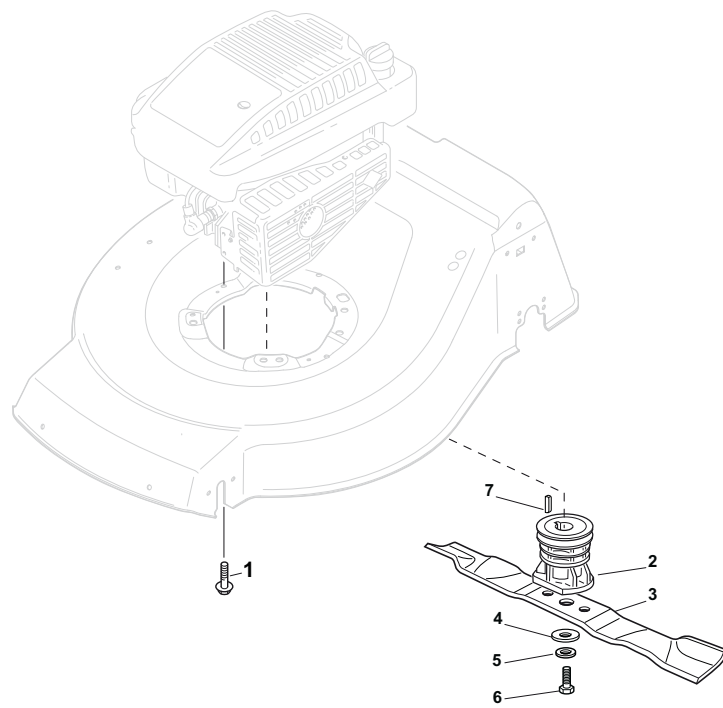

Position	Part No.	Q.Ty	Description
1	381007522/0	1	Handle, Upper Part
1	381006839/0	1	Handle, Upper Part with sponge handgrip
2	22430313/0	1	Guide Spring
3	12521330/0	1	Washer
4	12154510/0	1	Nut
5	118390020/0	1	Fairlead
6	181030053/0	1	Cable, Thread Engine Brake
7	322545204/0	1	Fulcrum Pin
8	22041966/0	1	Bush
9	181003300/1	1	Lever, Engine Brake
10	381030051/0	1	Cable, Rear Drive
11	22041966/0	1	Bush
12	181003301/0	1	Lever, Driving
13	22291050/0	1	Handgrip Black

Position	Part No.	Q.Ty	Description
1	181005502/1	1	Throttle Cable
2	12735103/0	1	Screw
3	12523040/0	1	Washer

Position	Part No.	Q.Ty	Description
1	19216035/0	8	Bearing
2	381007416/1	2	Wheel Ø 200
3	322110645/0	2	Hub Cap
4	381007417/1	2	Wheel Ø 280
5	322110646/0	2	Hub Cap

Position	Part No.	Q.Ty	Description
1	12608600/0	2	Seeger
2	112728697/0	4	Screw
3	322042063/0	2	Bush
4	22753000/0	2	Pin
5	81003092/0	1	Gear Box
6	22601909/0	1	Pulley
7	12645700/0	1	Pin
8	22033283/0	1	Adjustment Rod
9	35063902/0	1	Belt
11	22041957/1	1	Bush
12	22450063/0	1	Spring
13	22680009/0	1	Washer
14	12154510/0	1	Nut
15	22110230/0	1	Cap

Position	Part No.	Q.Ty	Description
1	112735108/1	3	Screw
2	122465607/3	1	Hub, Crankshaft Ø 22.2
3	81004381/1	1	Blade Standard
4	22160400/0	1	Elastic Washer
5	12523080/0	1	Washer
6	12735698/0	1	Screw
7	12139100/0	1	Feather, Crankshaft Ø 22.2