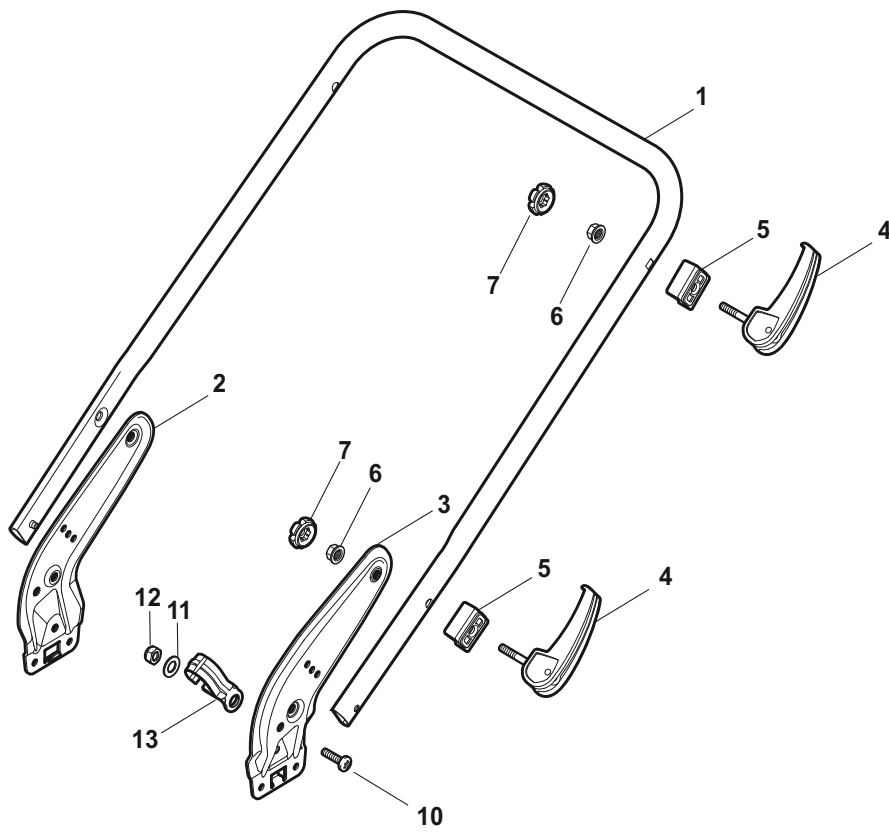

Position	Part No.	Q.Ty	Description
1	322108295/0	1	Stone-Guard
2	322600195/0	1	Ejection Guard
3	112727803/0	2	Screw
4	322806639/0	1	Fulcrum Pin
5	12154510/0	2	Nut
6	18203853/0	2	Protection
7	122450456/0	1	Spring
8	122517869/0	1	Pin
9	12604896/0	2	Crown Fastener

Position	Part No.	Q.Ty	Description
1	22291150/0	1	Rubber Insert
2	322060197/3	1	Protection, Belt
3	12728530/0	3	Screw
4	22140222/0	1	Deflector

Position	Part No.	Q.Ty	Description
1	322500103/0	1	Air Intake Grill
2	112523000/1	2	Washer
3	12728124/0	2	Screw
5	322226152/0	1	Mask, Black
6	112727799/0	2	Screw
7	322393640/0	1	Handle, Yellow
8	12154510/0	2	Nut

Position	Part No.	Q.Ty	Description
1	381007522/0	1	Handle, Upper Part
1	381006839/0	1	Handle, Upper Part with sponge handgrip
2	22430313/0	1	Guide Spring
3	12521330/0	1	Washer
4	12154510/0	1	Nut
5	118390020/0	1	Fairlead
6	181030053/0	1	Cable, Thread Engine Brake
7	322545204/0	1	Fulcrum Pin
8	22041966/0	1	Bush
9	181003300/1	1	Lever, Engine Brake
10	381030051/0	1	Cable, Rear Drive
11	22041966/0	1	Bush
12	181003301/0	1	Lever, Driving
13	22291050/0	1	Handgrip Black

Position	Part No.	Q.Ty	Description
1	181005502/1	1	Throttle Cable
2	12735103/0	1	Screw
3	12523040/0	1	Washer

Position	Part No.	Q.Ty	Description
1	19216035/0	8	Bearing
2	381007416/1	2	Wheel Ø 200
3	322110645/0	2	Hub Cap
4	381007417/1	2	Wheel Ø 280
5	322110646/0	2	Hub Cap