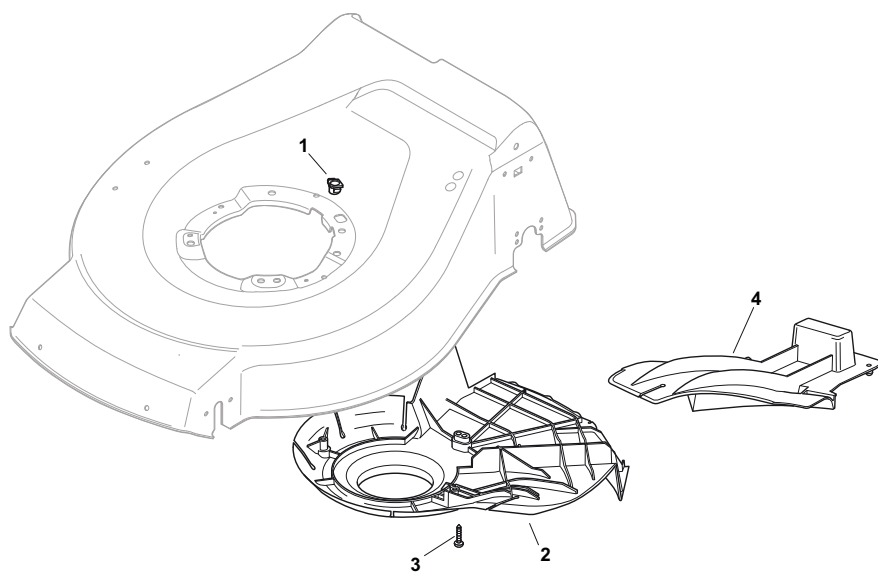

THIS INFORMATION IS NOT INTENDED FOR SALE OR RESALE, AND THIS NOTICE MUST REMAIN ON ALL COPIES.

Position	Part No.	Q.Ty	Description
1	381004542/0	1	Deck Red
2	122534131/0	1	Pin
3	381003398/0	1	Lever, Height Adjustment
4	12154510/0	1	Nut
5	12788512/0	1	Screw
6	322394503/0	1	Knob
7	12521310/0	1	Washer
8	12150000/0	1	Nut
10	122943013/0	1	Screw
11	381002032/0	1	Rod, Height Adjustment
12	112436051/0	1	Plate
13	112727803/0	3	Screw
14	12154510/0	3	Nut
15	112727801/0	1	Screw
16	381002887/1	1	Axle, Front Wheels
17	12154510/0	1	Nut
18	12728450/0	1	Screw
19	322034002/0	1	Washing Connection
21	322600145/0	2	Protection, Wheel
24	12521350/0	4	Washer
25	12155000/0	4	Nut
27	322600208/0	2	Protection, Wheel
31	381302835/0	1	Axle, Rear Wheels
32	122450460/0	1	Spring
33	112728697/0	4	Screw
34	22545152/0	2	Plate
35	112728697/0	4	Screw
36	322785304/1	2	Support
37	122570134/0	1	Pinion L
38	322120115/0	2	Ring Gear
39	112728706/0	6	Screw
40	122570133/0	1	Pinion R
41	122446192/0	1	Spring

Position	Part No.	Q.Ty	Description
1	322108295/0	1	Stone-Guard
2	322600195/0	1	Ejection Guard
3	112727803/0	2	Screw
4	322806639/0	1	Fulcrum Pin
5	12154510/0	2	Nut
6	18203853/0	2	Protection
7	122450456/0	1	Spring
8	122517869/0	1	Pin
9	12604896/0	2	Crown Fastener

Position	Part No.	Q.Ty	Description
1	381007522/0	1	Handle, Upper Part
1	381006839/0	1	Handle, Upper Part with sponge handgrip
2	22430313/0	1	Guide Spring
3	12521330/0	1	Washer
4	12154510/0	1	Nut
5	118390020/0	1	Fairlead
6	181030053/0	1	Cable, Thread Engine Brake
7	322545204/0	1	Fulcrum Pin
8	22041966/0	1	Bush
9	181003300/1	1	Lever, Engine Brake
10	381030051/0	1	Cable, Rear Drive
11	22041966/0	1	Bush
12	181003301/0	1	Lever, Driving
13	22291050/0	1	Handgrip Black

Position	Part No.	Q.Ty	Description
1	181005502/1	1	Throttle Cable
2	12735103/0	1	Screw
3	12523040/0	1	Washer

Position	Part No.	Q.Ty	Description
1	19216035/0	8	Bearing
2	381007416/1	2	Wheel Ø 200
3	322110645/0	2	Hub Cap
4	381007417/1	2	Wheel Ø 280
5	322110646/0	2	Hub Cap