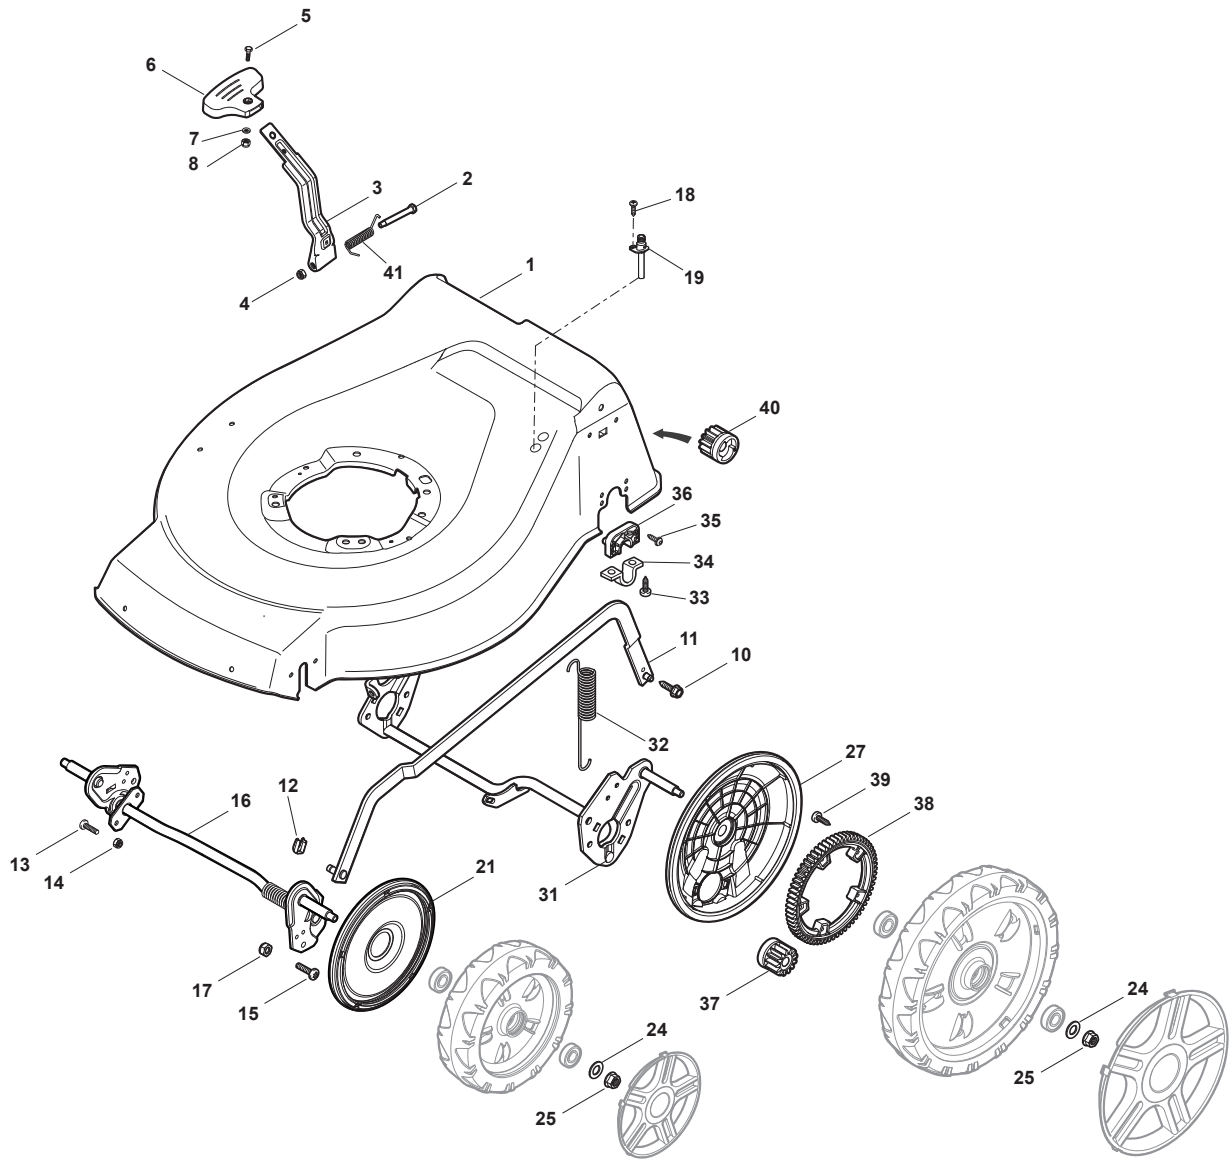

## COMBI 53 SQB Model Year 2012

- Use GLOBAL GARDEN PRODUCT Genuine Spare Parts specified in the parts list for repair and/or replacement.
- The contents described in the parts list may change due to improvement.
- The drawings of the spare parts are only indicative and might not represent the part in question exactly.
- The indications "right" - "left" - "front" - "rear" refer to the position of the operator when using the machine.
- When placing orders of parts for repair and/or replacement, make sure that the illustrated parts list is the one applying to the machine's year of manufacture, as shown on the identification plate attached to the machine.

THIS INFORMATION IS NOT INTENDED FOR SALE OR RESALE, AND THIS NOTICE MUST REMAIN ON ALL COPIES.

Position	Part No.	Q.Ty	Description
1	381004542/0	1	Deck Red
2	122534131/0	1	Pin
3	381003398/0	1	Lever, Height Adjustment
4	12154510/0	1	Nut
5	12788512/0	1	Screw
6	322394503/0	1	Knob
7	12521310/0	1	Washer
8	12150000/0	1	Nut
10	122943013/0	1	Screw
11	381002032/0	1	Rod, Height Adjustment
12	112436051/0	1	Plate
13	112727803/0	3	Screw
14	12154510/0	3	Nut
15	112727801/0	1	Screw
16	381002887/1	1	Axle, Front Wheels
17	12154510/0	1	Nut
18	12728450/0	1	Screw
19	322034002/0	1	Washing Connection
21	322600145/0	2	Protection, Wheel
24	12521350/0	4	Washer
25	12155000/0	4	Nut
27	322600208/0	2	Protection, Wheel
31	381302835/0	1	Axle, Rear Wheels
32	122450460/0	1	Spring
33	112728697/0	4	Screw
34	22545152/0	2	Plate
35	112728697/0	4	Screw
36	322785304/1	2	Support
37	122570134/0	1	Pinion L
38	322120115/0	2	Ring Gear
39	112728706/0	6	Screw
40	122570133/0	1	Pinion R
41	122446192/0	1	Spring

Position	Part No.	Q.Ty	Description
1	181005502/1	1	Throttle Cable
2	12735103/0	1	Screw
3	12523040/0	1	Washer

Position	Part No.	Q.Ty	Description
1	19216035/0	8	Bearing
2	381007416/1	2	Wheel Ø 200
3	322110645/0	2	Hub Cap
4	381007417/1	2	Wheel Ø 280
5	322110646/0	2	Hub Cap