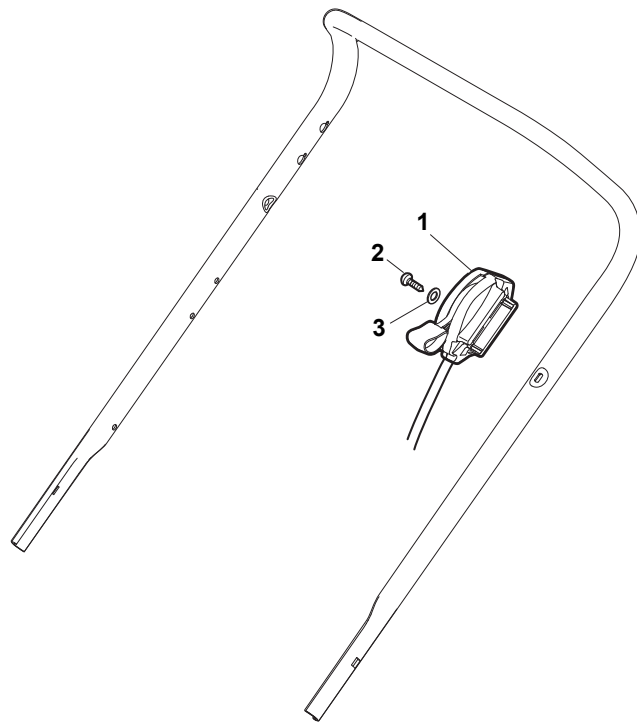

Position	Part No.	Q.Ty	Description
1	322108295/0	1	Stone-Guard
2	322600195/0	1	Ejection Guard
3	112727803/0	2	Screw
4	322806639/0	1	Fulcrum Pin
5	12154510/0	2	Nut
6	18203853/0	2	Protection
7	122450456/0	1	Spring
8	122517869/0	1	Pin
9	12604896/0	2	Crown Fastener

Position	Part No.	Q.Ty	Description
1	22291150/0	1	Rubber Insert
2	322060197/3	1	Protection, Belt
3	12728530/0	3	Screw
4	22140222/0	1	Deflector

Position	Part No.	Q.Ty	Description
1	322500103/0	1	Air Intake Grill
2	112523000/1	2	Washer
3	12728124/0	2	Screw
5	322226152/0	1	Mask, Black
6	112727799/0	2	Screw
7	322393640/0	1	Handle, Yellow
8	12154510/0	2	Nut

Position	Part No.	Q.Ty	Description
1	381007522/0	1	Handle, Upper Part
1	381006839/0	1	Handle, Upper Part with sponge handgrip
2	22430313/0	1	Guide Spring
3	12521330/0	1	Washer
4	12154510/0	1	Nut
5	118390020/0	1	Fairlead
6	181030053/0	1	Cable, Thread Engine Brake
7	322545204/0	1	Fulcrum Pin
8	22041966/0	1	Bush
9	181003300/1	1	Lever, Engine Brake
10	381030051/0	1	Cable, Rear Drive
11	22041966/0	1	Bush
12	181003301/0	1	Lever, Driving
13	22291050/0	1	Handgrip Black

Position	Part No.	Q.Ty	Description
1	181005502/1	1	Throttle Cable
2	12735103/0	1	Screw
3	12523040/0	1	Washer

Position	Part No.	Q.Ty	Description
1	19216035/0	8	Bearing
2	381007416/1	2	Wheel Ø 200
3	322110645/0	2	Hub Cap
4	381007417/1	2	Wheel Ø 280
5	322110646/0	2	Hub Cap