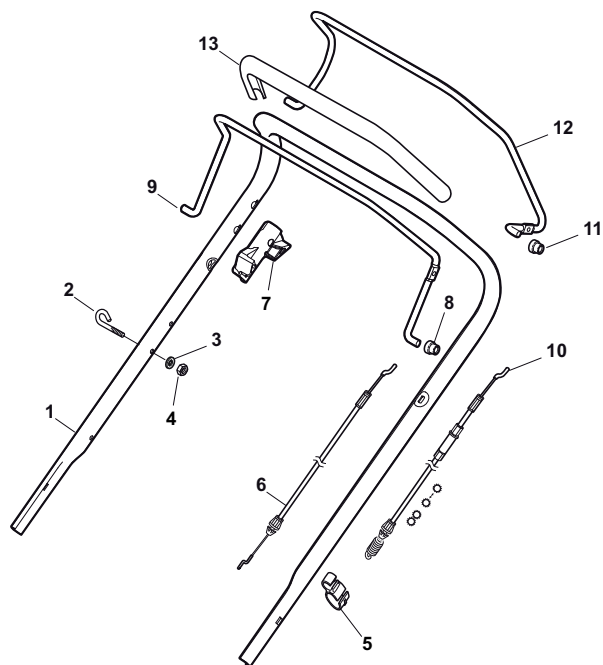

Position	Part No.	Q.Ty	Description
1	322108295/0	1	Stone-Guard
2	322600195/0	1	Ejection Guard
3	112727803/0	2	Screw
4	322806639/0	1	Fulcrum Pin
5	12154510/0	2	Nut
6	18203853/0	2	Protection
7	122450456/0	1	Spring
8	122517869/0	1	Pin
9	12604896/0	2	Crown Fastener

Position	Part No.	Q.Ty	Description
1	381007522/0	1	Handle, Upper Part
1	381006839/0	1	Handle, Upper Part with sponge handgrip
2	22430313/0	1	Guide Spring
3	12521330/0	1	Washer
4	12154510/0	1	Nut
5	118390020/0	1	Fairlead
6	181030053/0	1	Cable, Thread Engine Brake
7	322545204/0	1	Fulcrum Pin
8	22041966/0	1	Bush
9	181003300/1	1	Lever, Engine Brake
10	381030051/0	1	Cable, Rear Drive
11	22041966/0	1	Bush
12	181003301/0	1	Lever, Driving
13	22291050/0	1	Handgrip Black

Position	Part No.	Q.Ty	Description
1	12608600/0	2	Seeger
2	112728697/0	4	Screw
3	322042063/0	2	Bush
4	22753000/0	2	Pin
5	81003092/0	1	Gear Box
6	22601909/0	1	Pulley
7	12645700/0	1	Pin
8	22033283/0	1	Adjustment Rod
9	35063902/0	1	Belt
11	22041957/1	1	Bush
12	22450063/0	1	Spring
13	22680009/0	1	Washer
14	12154510/0	1	Nut
15	22110230/0	1	Cap

Position	Part No.	Q.Ty	Description
1	19216035/0	8	Bearing
2	381007416/1	2	Wheel Ø 200
3	322110645/0	2	Hub Cap
4	381007417/1	2	Wheel Ø 280
5	322110646/0	2	Hub Cap

Position	Part No.	Q.Ty	Description
1	112735108/1	3	Screw
2	122465607/3	1	Hub, Crankshaft Ø 22.2
3	81004381/1	1	Blade Standard
4	22160400/0	1	Elastic Washer
5	12523080/0	1	Washer
6	12735698/0	1	Screw
7	12139100/0	1	Feather, Crankshaft Ø 22.2