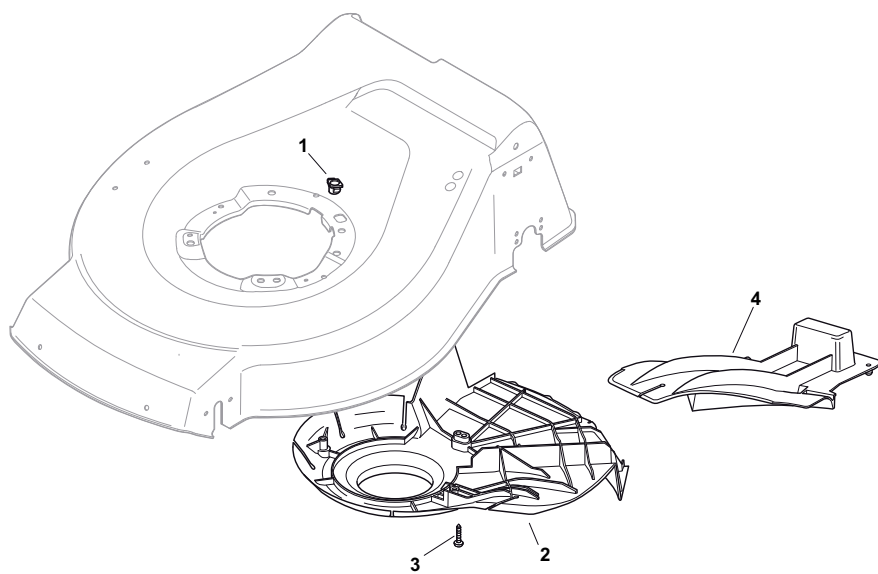

THIS INFORMATION IS NOT INTENDED FOR SALE OR RESALE, AND THIS NOTICE MUST REMAIN ON ALL COPIES.

Position	Part No.	Q.Ty	Description
1	381004542/0	1	Deck Red
2	122534131/0	1	Pin
3	381003398/0	1	Lever, Height Adjustment
4	12154510/0	1	Nut
5	12788512/0	1	Screw
6	322394503/0	1	Knob
7	12521310/0	1	Washer
8	12150000/0	1	Nut
10	122943013/0	1	Screw
11	381002032/0	1	Rod, Height Adjustment
12	112436051/0	1	Plate
13	112727803/0	3	Screw
14	12154510/0	3	Nut
15	112727801/0	1	Screw
16	381002887/1	1	Axle, Front Wheels
17	12154510/0	1	Nut
18	12728450/0	1	Screw
19	322034002/0	1	Washing Connection
21	322600145/0	2	Protection, Wheel
24	12521350/0	4	Washer
25	12155000/0	4	Nut
27	322600208/0	2	Protection, Wheel
31	381302835/0	1	Axle, Rear Wheels
32	122450460/0	1	Spring
33	112728697/0	4	Screw
34	22545152/0	2	Plate
35	112728697/0	4	Screw
36	322785304/1	2	Support
37	122570134/0	1	Pinion L
38	322120115/0	2	Ring Gear
39	112728706/0	6	Screw
40	122570133/0	1	Pinion R
41	122446192/0	1	Spring

Position	Part No.	Q.Ty	Description
1	322108295/0	1	Stone-Guard
2	322600195/0	1	Ejection Guard
3	112727803/0	2	Screw
4	322806639/0	1	Fulcrum Pin
5	12154510/0	2	Nut
6	18203853/0	2	Protection
7	122450456/0	1	Spring
8	122517869/0	1	Pin
9	12604896/0	2	Crown Fastener

Position	Part No.	Q.Ty	Description
1	381007522/0	1	Handle, Upper Part
1	381006839/0	1	Handle, Upper Part with sponge handgrip
2	22430313/0	1	Guide Spring
3	12521330/0	1	Washer
4	12154510/0	1	Nut
5	118390020/0	1	Fairlead
6	181030053/0	1	Cable, Thread Engine Brake
7	322545204/0	1	Fulcrum Pin
8	22041966/0	1	Bush
9	181003300/1	1	Lever, Engine Brake
10	381030051/0	1	Cable, Rear Drive
11	22041966/0	1	Bush
12	181003301/0	1	Lever, Driving
13	22291050/0	1	Handgrip Black