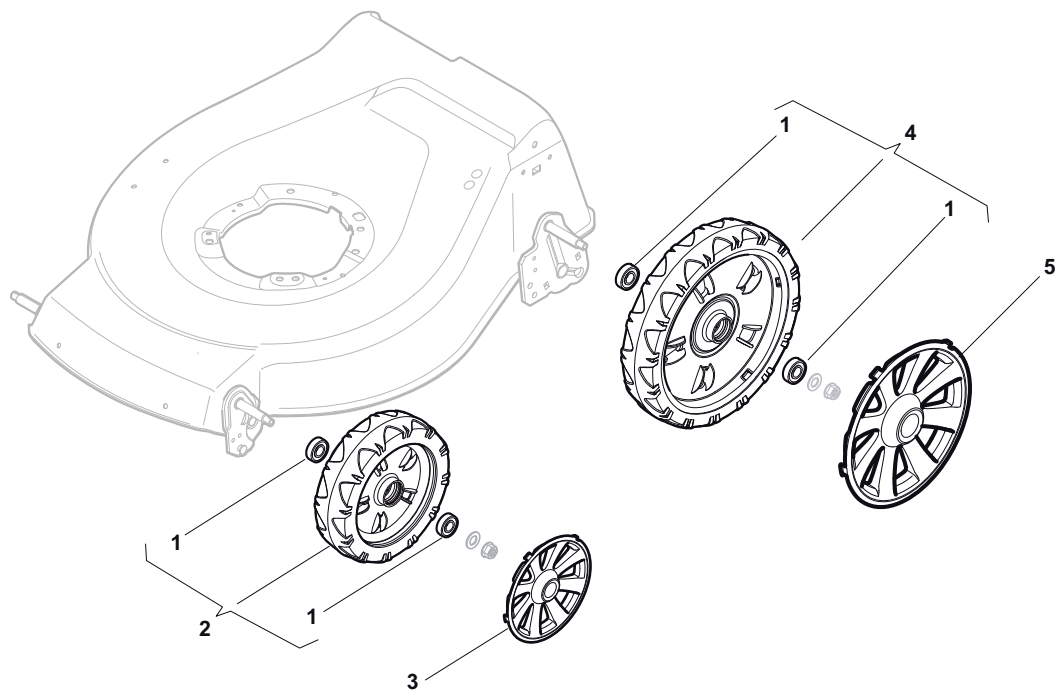

Position	Part No.	Q.Ty	Description
1	19216035/0	8	Bearing
2	381007416/1	2	Wheel Ø 200
3	322110645/0	2	Hub Cap
4	381007417/1	2	Wheel Ø 280
5	322110646/0	2	Hub Cap