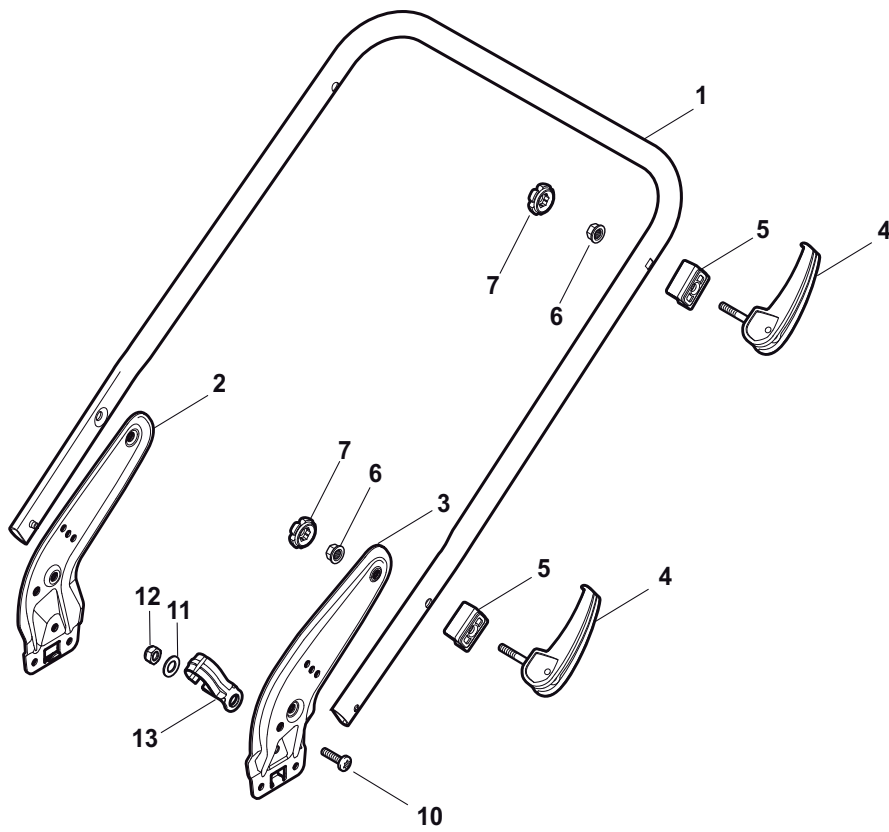

Position	Part No.	Q.Ty	Description
1	322108295/0	1	Stone-Guard
2	322600195/0	1	Ejection Guard
3	112727803/0	2	Screw
4	322806639/0	1	Fulcrum Pin
5	12154510/0	2	Nut
6	18203853/0	2	Protection
7	122450456/0	1	Spring
8	122517869/0	1	Pin
9	12604896/0	2	Crown Fastener

Position	Part No.	Q.Ty	Description
1	22291150/0	1	Rubber Insert
2	322060197/3	1	Protection, Belt
3	12728530/0	3	Screw
4	22140222/0	1	Deflector

Position	Part No.	Q.Ty	Description
1	322500103/0	1	Air Intake Grill
2	112523000/1	2	Washer
3	12728124/0	2	Screw
5	322226152/0	1	Mask, Black
6	112727799/0	2	Screw
7	322393640/0	1	Handle, Yellow
8	12154510/0	2	Nut

Position	Part No.	Q.Ty	Description
1	381007522/0	1	Handle, Upper Part
1	381006839/0	1	Handle, Upper Part with sponge handgrip
2	22430313/0	1	Guide Spring
3	12521330/0	1	Washer
4	12154510/0	1	Nut
5	118390020/0	1	Fairlead
6	181030053/0	1	Cable, Thread Engine Brake
7	322545204/0	1	Fulcrum Pin
8	22041966/0	1	Bush
9	181003300/1	1	Lever, Engine Brake
10	381030051/0	1	Cable, Rear Drive
11	22041966/0	1	Bush
12	181003301/0	1	Lever, Driving
13	22291050/0	1	Handgrip Black

Position	Part No.	Q.Ty	Description
1	19216035/0	8	Bearing
2	381007416/1	2	Wheel Ø 200
3	322110645/0	2	Hub Cap
4	381007417/1	2	Wheel Ø 280
5	322110646/0	2	Hub Cap

Position	Part No.	Q.Ty	Description
1	112735108/1	3	Screw
2	122465607/3	1	Hub, Crankshaft Ø 22.2
3	81004381/1	1	Blade Standard
4	22160400/0	1	Elastic Washer
5	12523080/0	1	Washer
6	12735698/0	1	Screw
7	12139100/0	1	Feather, Crankshaft Ø 22.2