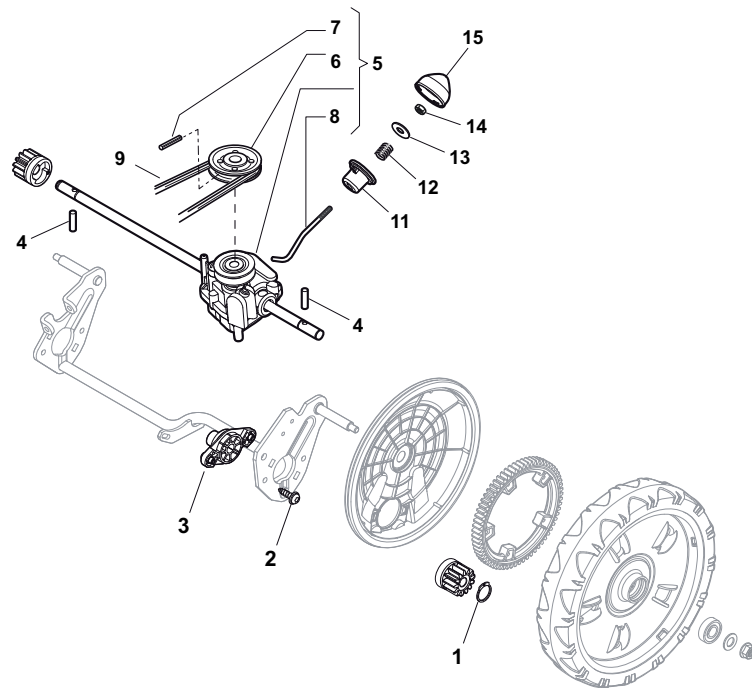

Position	Part No.	Q.Ty	Description
1	322108295/0	1	Stone-Guard
2	322600195/0	1	Ejection Guard
3	112727803/0	2	Screw
4	322806639/0	1	Fulcrum Pin
5	12154510/0	2	Nut
6	18203853/0	2	Protection
7	122450456/0	1	Spring
8	122517869/0	1	Pin
9	12604896/0	2	Crown Fastener

Position	Part No.	Q.Ty	Description
1	22291150/0	1	Rubber Insert
2	322060197/3	1	Protection, Belt
3	12728530/0	3	Screw
4	22140222/0	1	Deflector

Position	Part No.	Q.Ty	Description
1	322500103/0	1	Air Intake Grill
2	112523000/1	2	Washer
3	12728124/0	2	Screw
5	322226152/0	1	Mask, Black
6	112727799/0	2	Screw
7	322393640/0	1	Handle, Yellow
8	12154510/0	2	Nut

Position	Part No.	Q.Ty	Description
1	381007522/0	1	Handle, Upper Part
1	381006839/0	1	Handle, Upper Part with sponge handgrip
2	22430313/0	1	Guide Spring
3	12521330/0	1	Washer
4	12154510/0	1	Nut
5	118390020/0	1	Fairlead
6	181030053/0	1	Cable, Thread Engine Brake
7	322545204/0	1	Fulcrum Pin
8	22041966/0	1	Bush
9	181003300/1	1	Lever, Engine Brake
10	381030051/0	1	Cable, Rear Drive
11	22041966/0	1	Bush
12	181003301/0	1	Lever, Driving
13	22291050/0	1	Handgrip Black

Position	Part No.	Q.Ty	Description
1	19216035/0	8	Bearing
2	381007416/1	2	Wheel Ø 200
3	322110645/0	2	Hub Cap
4	381007417/1	2	Wheel Ø 280
5	322110646/0	2	Hub Cap

Position	Part No.	Q.Ty	Description
1	112735108/1	3	Screw
2	122465607/3	1	Hub, Crankshaft Ø 22.2
3	81004381/1	1	Blade Standard
4	22160400/0	1	Elastic Washer
5	12523080/0	1	Washer
6	12735698/0	1	Screw
7	12139100/0	1	Feather, Crankshaft Ø 22.2