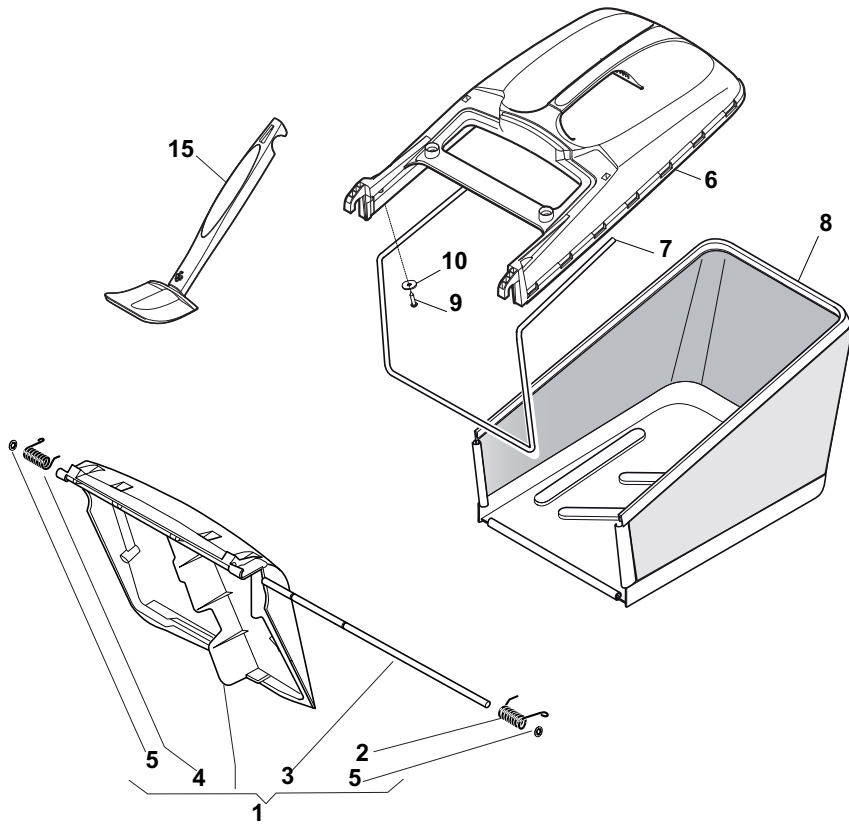

Position	Part No.	Q.Ty	Description
1	381007522/0	1	Handle, Upper Part
1	381006839/0	1	Handle, Upper Part with sponge handgrip
2	22430313/0	1	Guide Spring
3	12521330/0	1	Washer
4	12154510/0	1	Nut
5	118390020/0	1	Fairlead
6	181030053/0	1	Cable, Thread Engine Brake
7	322545204/0	1	Fulcrum Pin
8	22041966/0	1	Bush
9	181003300/1	1	Lever, Engine Brake
10	381030051/0	1	Cable, Rear Drive
11	22041966/0	1	Bush
12	181003301/0	1	Lever, Driving
13	22291050/0	1	Handgrip Black

Position	Part No.	Q.Ty	Description
1	12608600/0	2	Seeger
2	112728697/0	4	Screw
3	322042063/0	2	Bush
4	22753000/0	2	Pin
5	81003092/0	1	Gear Box
6	22601909/0	1	Pulley
7	12645700/0	1	Pin
8	22033283/0	1	Adjustment Rod
9	35063902/0	1	Belt
11	22041957/1	1	Bush
12	22450063/0	1	Spring
13	22680009/0	1	Washer
14	12154510/0	1	Nut
15	22110230/0	1	Cap

Position	Part No.	Q.Ty	Description
1	19216035/0	8	Bearing
2	381007416/1	2	Wheel Ø 200
3	322110645/0	2	Hub Cap
4	381007417/1	2	Wheel Ø 280
5	322110646/0	2	Hub Cap

Position	Part No.	Q.Ty	Description
1	112735108/1	3	Screw
2	122465607/3	1	Hub, Crankshaft Ø 22.2
3	81004381/1	1	Blade Standard
4	22160400/0	1	Elastic Washer
5	12523080/0	1	Washer
6	12735698/0	1	Screw
7	12139100/0	1	Feather, Crankshaft Ø 22.2