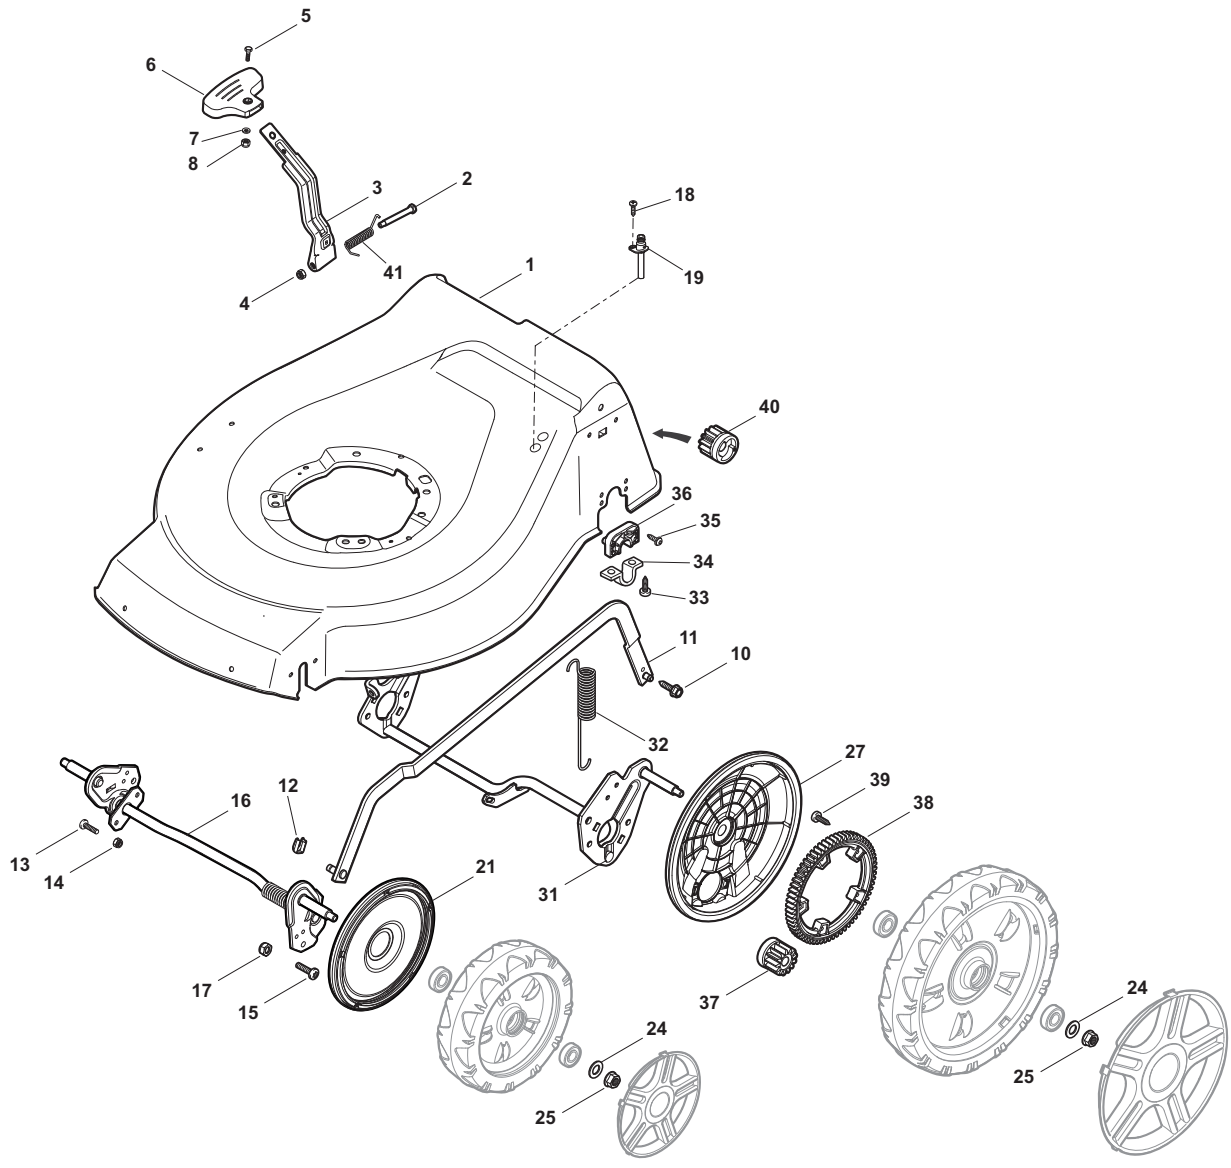

## COMBI 53 SQ Model Year 2012

- Use GLOBAL GARDEN PRODUCT Genuine Spare Parts specified in the parts list for repair and/or replacement.
- The contents described in the parts list may change due to improvement.
- The drawings of the spare parts are only indicative and might not represent the part in question exactly.
- The indications "right" - "left" - "front" - "rear" refer to the position of the operator when using the machine.
- When placing orders of parts for repair and/or replacement, make sure that the illustrated parts list is the one applying to the machine's year of manufacture, as shown on the identification plate attached to the machine.

THIS INFORMATION IS NOT INTENDED FOR SALE OR RESALE, AND THIS NOTICE MUST REMAIN ON ALL COPIES.

Position	Part No.	Q.Ty	Description
1	381004542/0	1	Deck Red
2	122534131/0	1	Pin
3	381003398/0	1	Lever, Height Adjustment
4	12154510/0	1	Nut
5	12788512/0	1	Screw
6	322394503/0	1	Knob
7	12521310/0	1	Washer
8	12150000/0	1	Nut
10	122943013/0	1	Screw
11	381002032/0	1	Rod, Height Adjustment
12	112436051/0	1	Plate
13	112727803/0	3	Screw
14	12154510/0	3	Nut
15	112727801/0	1	Screw
16	381002887/1	1	Axle, Front Wheels
17	12154510/0	1	Nut
18	12728450/0	1	Screw
19	322034002/0	1	Washing Connection
21	322600145/0	2	Protection, Wheel
24	12521350/0	4	Washer
25	12155000/0	4	Nut
27	322600208/0	2	Protection, Wheel
31	381302835/0	1	Axle, Rear Wheels
32	122450460/0	1	Spring
33	112728697/0	4	Screw
34	22545152/0	2	Plate
35	112728697/0	4	Screw
36	322785304/1	2	Support
37	122570134/0	1	Pinion L
38	322120115/0	2	Ring Gear
39	112728706/0	6	Screw
40	122570133/0	1	Pinion R
41	122446192/0	1	Spring

Position	Part No.	Q.Ty	Description
1	322108295/0	1	Stone-Guard
2	322600195/0	1	Ejection Guard
3	112727803/0	2	Screw
4	322806639/0	1	Fulcrum Pin
5	12154510/0	2	Nut
6	18203853/0	2	Protection
7	122450456/0	1	Spring
8	122517869/0	1	Pin
9	12604896/0	2	Crown Fastener