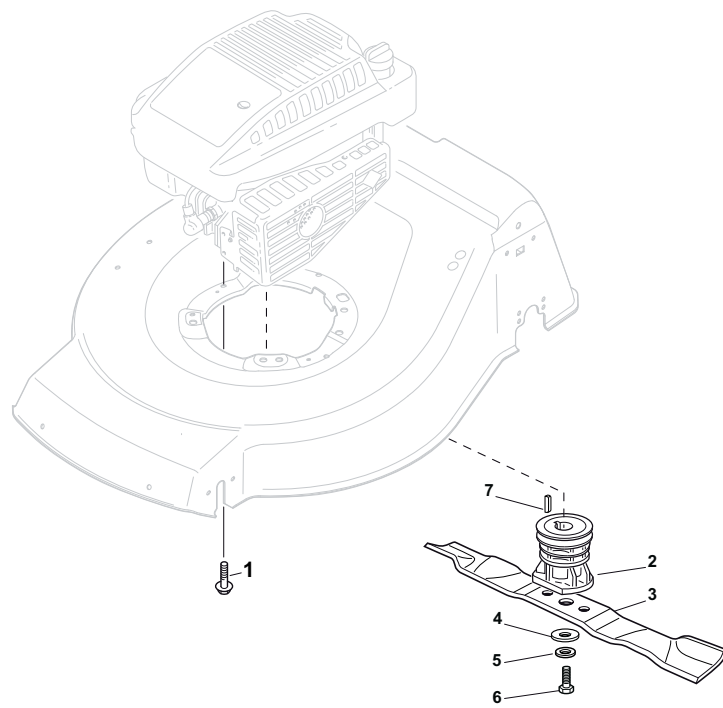

Position	Part No.	Q.Ty	Description
1	381006719/0	1	Handle, Lower Part
2	381005149/0	1	Bracket, R
3	381005151/0	1	Bracket, L
4	381003253/0	4	Handle
5	322680016/0	4	Support
6	22131750/0	4	Nut
7	322399835/0	4	Knob
10	12760605/0	2	Screw
11	25038002/1	2	Bush
12	12155000/0	2	Nut
13	322192156/0	1	Fair Led

Position	Part No.	Q.Ty	Description
1	381007522/0	1	Handle, Upper Part
1	381006839/0	1	Handle, Upper Part with sponge handgrip
2	22430313/0	1	Guide Spring
3	12521330/0	1	Washer
4	12154510/0	1	Nut
5	118390020/0	1	Fairlead
6	181030053/0	1	Cable, Thread Engine Brake
7	322545204/0	1	Fulcrum Pin
8	22041966/0	1	Bush
9	181003300/1	1	Lever, Engine Brake
10	381030051/0	1	Cable, Rear Drive
11	22041966/0	1	Bush
12	181003301/0	1	Lever, Driving
13	22291050/0	1	Handgrip Black

Position	Part No.	Q.Ty	Description
1	12608600/0	2	Seeger
2	112728697/0	4	Screw
3	322042063/0	2	Bush
4	22753000/0	2	Pin
5	81003092/0	1	Gear Box
6	22601909/0	1	Pulley
7	12645700/0	1	Pin
8	22033283/0	1	Adjustment Rod
9	35063902/0	1	Belt
11	22041957/1	1	Bush
12	22450063/0	1	Spring
13	22680009/0	1	Washer
14	12154510/0	1	Nut
15	22110230/0	1	Cap

Position	Part No.	Q.Ty	Description
1	19216035/0	8	Bearing
2	381007416/1	2	Wheel Ø 200
3	322110645/0	2	Hub Cap
4	381007417/1	2	Wheel Ø 280
5	322110646/0	2	Hub Cap

Position	Part No.	Q.Ty	Description
1	112735108/1	3	Screw
2	122465607/3	1	Hub, Crankshaft Ø 22.2
3	81004381/1	1	Blade Standard
4	22160400/0	1	Elastic Washer
5	12523080/0	1	Washer
6	12735698/0	1	Screw
7	12139100/0	1	Feather, Crankshaft Ø 22.2