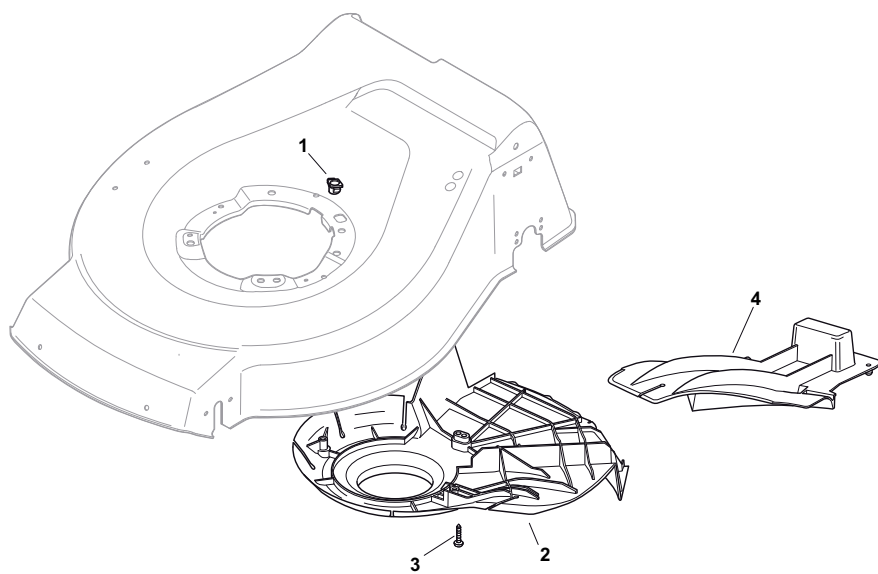

THIS INFORMATION IS NOT INTENDED FOR SALE OR RESALE, AND THIS NOTICE MUST REMAIN ON ALL COPIES.

Position	Part No.	Q.Ty	Description
1	381004542/0	1	Deck Red
2	122534131/0	1	Pin
3	381003398/0	1	Lever, Height Adjustment
4	12154510/0	1	Nut
5	12788512/0	1	Screw
6	322394503/0	1	Knob
7	12521310/0	1	Washer
8	12150000/0	1	Nut
10	122943013/0	1	Screw
11	381002032/0	1	Rod, Height Adjustment
12	112436051/0	1	Plate
13	112727803/0	3	Screw
14	12154510/0	3	Nut
15	112727801/0	1	Screw
16	381002887/1	1	Axle, Front Wheels
17	12154510/0	1	Nut
18	12728450/0	1	Screw
19	322034002/0	1	Washing Connection
21	322600145/0	2	Protection, Wheel
24	12521350/0	4	Washer
25	12155000/0	4	Nut
27	322600208/0	2	Protection, Wheel
31	381302835/0	1	Axle, Rear Wheels
32	122450460/0	1	Spring
33	112728697/0	4	Screw
34	22545152/0	2	Plate
35	112728697/0	4	Screw
36	322785304/1	2	Support
37	122570134/0	1	Pinion L
38	322120115/0	2	Ring Gear
39	112728706/0	6	Screw
40	122570133/0	1	Pinion R
41	122446192/0	1	Spring

Position	Part No.	Q.Ty	Description
1	322108295/0	1	Stone-Guard
2	322600195/0	1	Ejection Guard
3	112727803/0	2	Screw
4	322806639/0	1	Fulcrum Pin
5	12154510/0	2	Nut
6	18203853/0	2	Protection
7	122450456/0	1	Spring
8	122517869/0	1	Pin
9	12604896/0	2	Crown Fastener

Position	Part No.	Q.Ty	Description
1	19216035/0	8	Bearing
2	381007416/1	2	Wheel Ø 200
3	322110645/0	2	Hub Cap
4	381007417/1	2	Wheel Ø 280
5	322110646/0	2	Hub Cap

Position	Part No.	Q.Ty	Description
1	112735108/1	3	Screw
2	122465607/3	1	Hub, Crankshaft Ø 22.2
3	81004381/1	1	Blade Standard
4	22160400/0	1	Elastic Washer
5	12523080/0	1	Washer
6	12735698/0	1	Screw
7	12139100/0	1	Feather, Crankshaft Ø 22.2