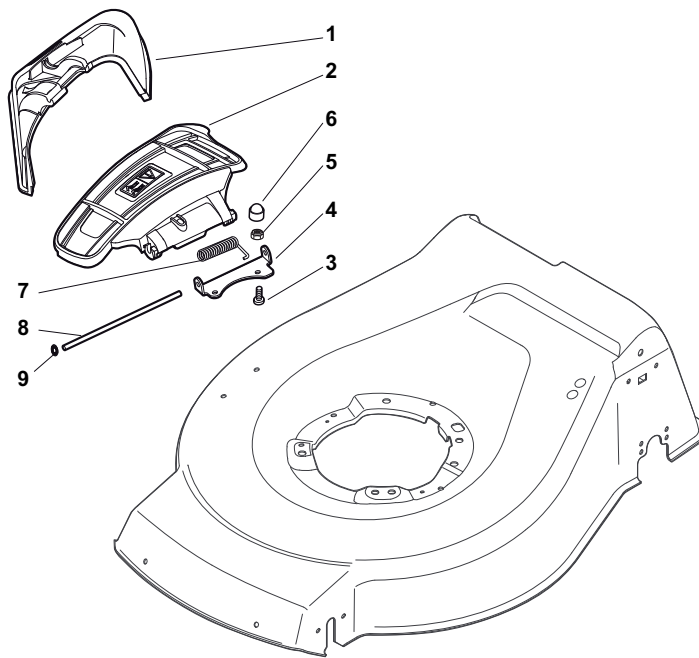

THIS INFORMATION IS NOT INTENDED FOR SALE OR RESALE, AND THIS NOTICE MUST REMAIN ON ALL COPIES.

Position	Part No.	Q.Ty	Description
1	381004542/0	1	Deck Red
2	122534131/0	1	Pin
3	381003398/0	1	Lever, Height Adjustment
4	12154510/0	1	Nut
5	12788512/0	1	Screw
6	322394503/0	1	Knob
7	12521310/0	1	Washer
8	12150000/0	1	Nut
10	122943013/0	1	Screw
11	381002032/0	1	Rod, Height Adjustment
12	112436051/0	1	Plate
13	112727803/0	3	Screw
14	12154510/0	3	Nut
15	112727801/0	1	Screw
16	381002887/1	1	Axle, Front Wheels
17	12154510/0	1	Nut
18	12728450/0	1	Screw
19	322034002/0	1	Washing Connection
21	322600145/0	2	Protection, Wheel
24	12521350/0	4	Washer
25	12155000/0	4	Nut
27	322600208/0	2	Protection, Wheel
31	381302835/0	1	Axle, Rear Wheels
32	122450460/0	1	Spring
33	112728697/0	4	Screw
34	22545152/0	2	Plate
35	112728697/0	4	Screw
36	322785304/1	2	Support
37	122570134/0	1	Pinion L
38	322120115/0	2	Ring Gear
39	112728706/0	6	Screw
40	122570133/0	1	Pinion R
41	122446192/0	1	Spring

Position	Part No.	Q.Ty	Description
1	322108295/0	1	Stone-Guard
2	322600195/0	1	Ejection Guard
3	112727803/0	2	Screw
4	322806639/0	1	Fulcrum Pin
5	12154510/0	2	Nut
6	18203853/0	2	Protection
7	122450456/0	1	Spring
8	122517869/0	1	Pin
9	12604896/0	2	Crown Fastener

Position	Part No.	Q.Ty	Description
1	19216035/0	8	Bearing
2	381007416/1	2	Wheel Ø 200
3	322110645/0	2	Hub Cap
4	381007417/1	2	Wheel Ø 280
5	322110646/0	2	Hub Cap

Position	Part No.	Q.Ty	Description
1	112735108/1	3	Screw
2	122465607/3	1	Hub, Crankshaft Ø 22.2
3	81004381/1	1	Blade Standard
4	22160400/0	1	Elastic Washer
5	12523080/0	1	Washer
6	12735698/0	1	Screw
7	12139100/0	1	Feather, Crankshaft Ø 22.2