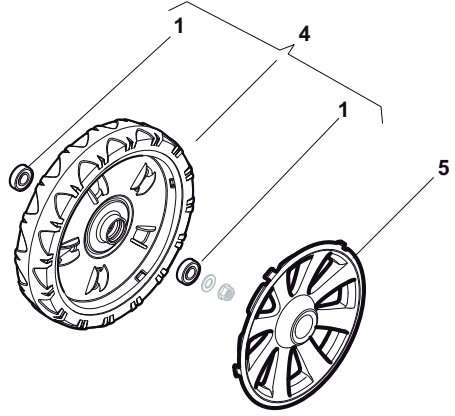

Position	Part No.	Q.Ty	Description
1	381006719/0	1	Handle, Lower Part
2	381005149/0	1	Bracket, R
3	381005151/0	1	Bracket, L
4	381003253/0	4	Handle
5	322680016/0	4	Support
6	22131750/0	4	Nut
7	322399835/0	4	Knob
10	12760605/0	2	Screw
11	25038002/1	2	Bush
12	12155000/0	2	Nut
13	322192156/0	1	Fair Led

Position	Part No.	Q.Ty	Description
1	381007522/0	1	Handle, Upper Part
1	381006839/0	1	Handle, Upper Part with sponge handgrip
2	22430313/0	1	Guide Spring
3	12521330/0	1	Washer
4	12154510/0	1	Nut
5	118390020/0	1	Fairlead
6	181030053/0	1	Cable, Thread Engine Brake
7	322545204/0	1	Fulcrum Pin
8	22041966/0	1	Bush
9	181003300/1	1	Lever, Engine Brake
10	381030051/0	1	Cable, Rear Drive
11	22041966/0	1	Bush
12	181003301/0	1	Lever, Driving
13	22291050/0	1	Handgrip Black

Position	Part No.	Q.Ty	Description
1	181005502/1	1	Throttle Cable
2	12735103/0	1	Screw
3	12523040/0	1	Washer

Position	Part No.	Q.Ty	Description
1	12731590/0	2	Screw
2	25160012/0	2	Washer
3	22785123/0	1	Support, Battery
4	18120052/0	1	Battery
5	22109530/0	1	Cover
6	118204192/3	1	Cable, Start
7	22722801/0	1	L Protection
8	22722800/0	1	R Protection
9	18450050/0	1	Switch
10	12728702/0	2	Screw
11	12728691/0	1	Screw
12	18204120/0	1	Battery Charger (CE)
12	18204121/0	1	Battery Charger (UK)
13	18210016/1	1	Starting Key

Position	Part No.	Q.Ty	Description
1	12608600/0	2	Seeger
2	112728697/0	4	Screw
3	322042063/0	2	Bush
4	22753000/0	2	Pin
5	81003092/0	1	Gear Box
6	22601909/0	1	Pulley
7	12645700/0	1	Pin
8	22033283/0	1	Adjustment Rod
9	35063902/0	1	Belt
11	22041957/1	1	Bush
12	22450063/0	1	Spring
13	22680009/0	1	Washer
14	12154510/0	1	Nut
15	22110230/0	1	Cap