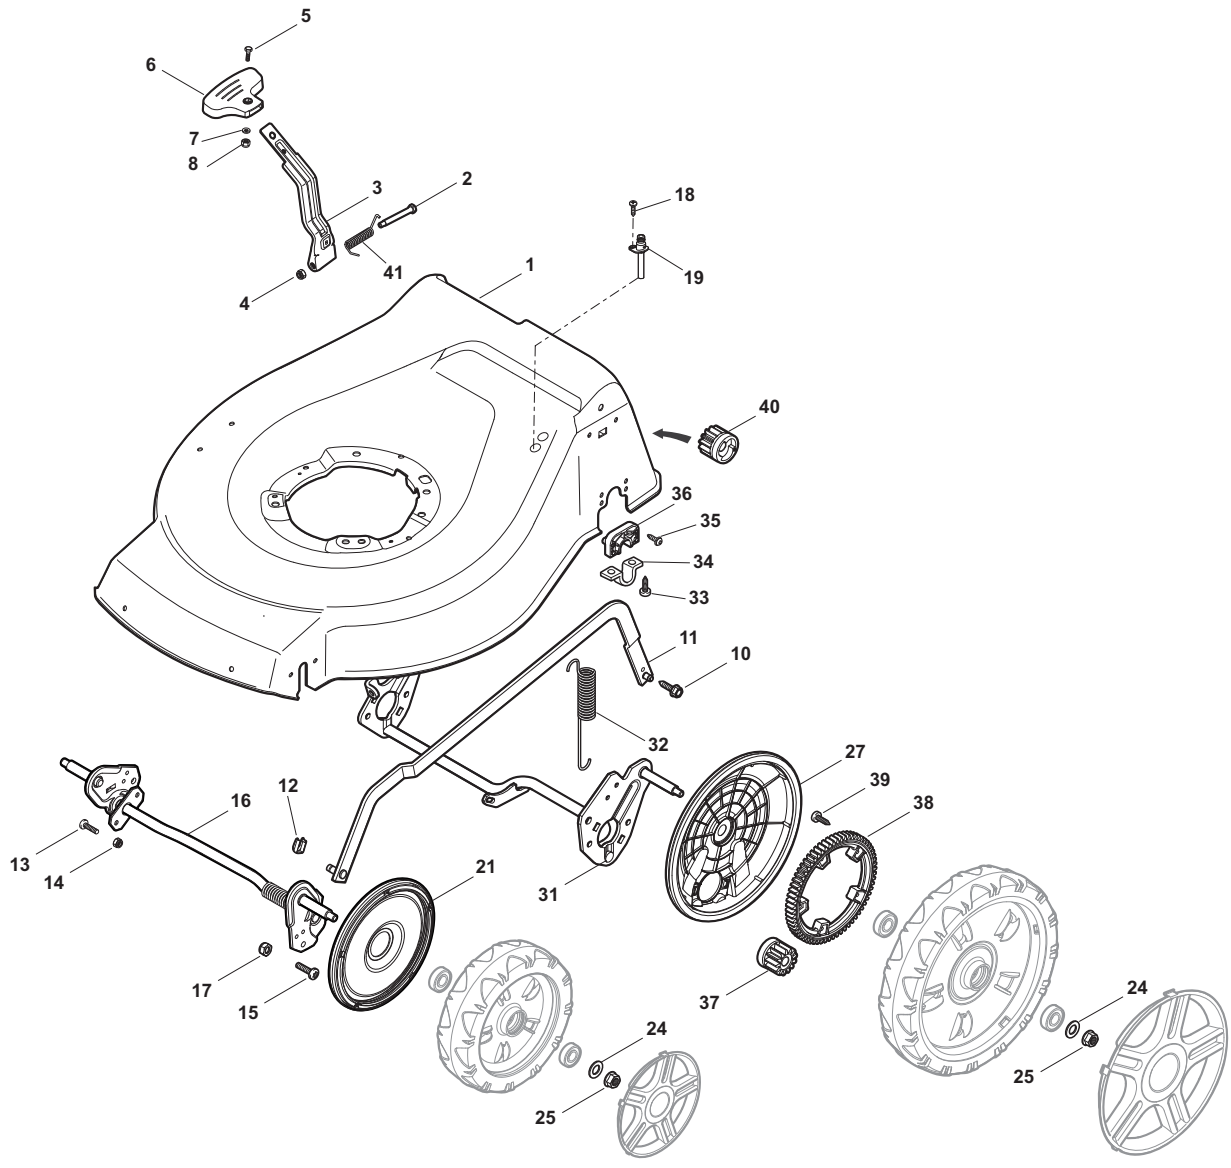

Genuine Spare Parts

www.stiga.com

COMBI 53 SEQ BW Model Year 2012

- Use GLOBAL GARDEN PRODUCT Genuine Spare Parts specified in the parts list for repair and/or replacement.
- The contents described in the parts list may change due to improvement.
- The drawings of the spare parts are only indicative and might not represent the part in question exactly.
- The indications "right" - "left" - "front" - "rear" refer to the position of the operator when using the machine.
- When placing orders of parts for repair and/or replacement, make sure that the illustrated parts list is the one applying to the machine's year of manufacture, as shown on the identification plate attached to the machine.

THIS INFORMATION IS NOT INTENDED FOR SALE OR RESALE, AND THIS NOTICE MUST REMAIN ON ALL COPIES.

Position	Part No.	Q.Ty	Description
1	381004542/0	1	Deck Red
2	122534131/0	1	Pin
3	381003398/0	1	Lever, Height Adjustment
4	12154510/0	1	Nut
5	12788512/0	1	Screw
6	322394503/0	1	Knob
7	12521310/0	1	Washer
8	12150000/0	1	Nut
10	122943013/0	1	Screw
11	381002032/0	1	Rod, Height Adjustment
12	112436051/0	1	Plate
13	112727803/0	3	Screw
14	12154510/0	3	Nut
15	112727801/0	1	Screw
16	381002887/1	1	Axle, Front Wheels
17	12154510/0	1	Nut
18	12728450/0	1	Screw
19	322034002/0	1	Washing Connection
21	322600145/0	2	Protection, Wheel
24	12521350/0	4	Washer
25	12155000/0	4	Nut
27	322600208/0	2	Protection, Wheel
31	381302835/0	1	Axle, Rear Wheels
32	122450460/0	1	Spring
33	112728697/0	4	Screw
34	22545152/0	2	Plate
35	112728697/0	4	Screw
36	322785304/1	2	Support
37	122570134/0	1	Pinion L
38	322120115/0	2	Ring Gear
39	112728706/0	6	Screw
40	122570133/0	1	Pinion R
41	122446192/0	1	Spring