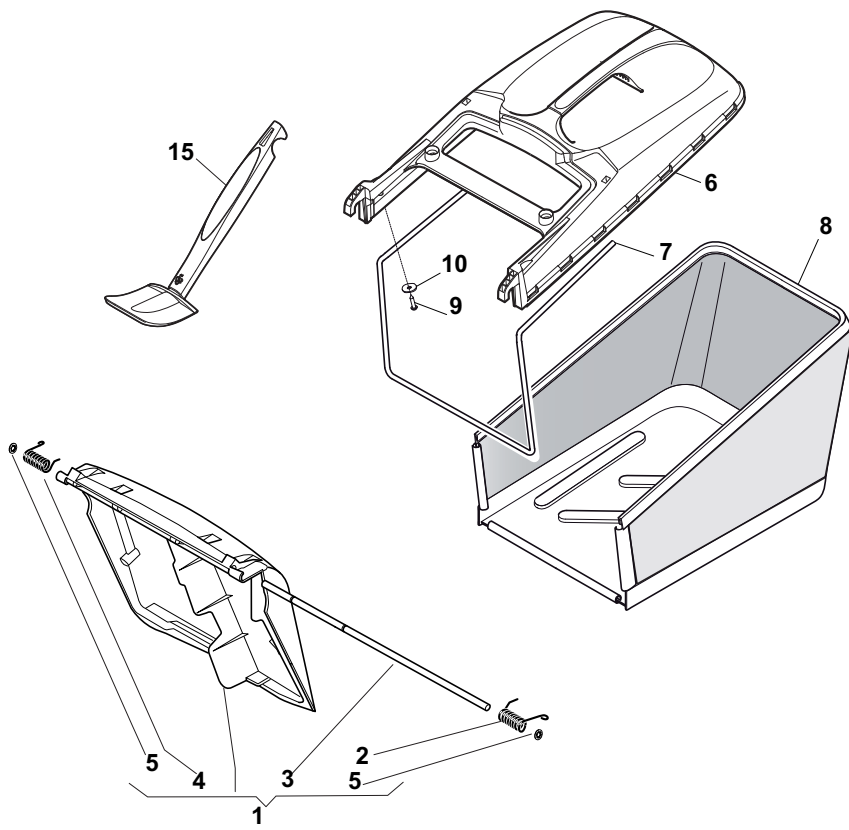

Position	Part No.	Q.Ty	Description
1	381007522/0	1	Handle, Upper Part
1	381006839/0	1	Handle, Upper Part with sponge handgrip
2	22430313/0	1	Guide Spring
3	12521330/0	1	Washer
4	12154510/0	1	Nut
5	118390020/0	1	Fairlead
6	181030053/0	1	Cable, Thread Engine Brake
7	322545204/0	1	Fulcrum Pin
8	22041966/0	1	Bush
9	181003300/1	1	Lever, Engine Brake
10	381030051/0	1	Cable, Rear Drive
11	22041966/0	1	Bush
12	181003301/0	1	Lever, Driving
13	22291050/0	1	Handgrip Black

Position	Part No.	Q.Ty	Description
1	181005502/1	1	Throttle Cable
2	12735103/0	1	Screw
3	12523040/0	1	Washer

Position	Part No.	Q.Ty	Description
1	12731590/0	2	Screw
2	25160012/0	2	Washer
3	22785123/0	1	Support, Battery
4	18120052/0	1	Battery
5	22109530/0	1	Cover
6	118204192/3	1	Cable, Start
7	22722801/0	1	L Protection
8	22722800/0	1	R Protection
9	18450050/0	1	Switch
10	12728702/0	2	Screw
11	12728691/0	1	Screw
12	18204120/0	1	Battery Charger (CE)
12	18204121/0	1	Battery Charger (UK)
13	18210016/1	1	Starting Key

Position	Part No.	Q.Ty	Description
1	12608600/0	2	Seeger
2	112728697/0	4	Screw
3	322042063/0	2	Bush
4	22753000/0	2	Pin
5	81003092/0	1	Gear Box
6	22601909/0	1	Pulley
7	12645700/0	1	Pin
8	22033283/0	1	Adjustment Rod
9	35063902/0	1	Belt
11	22041957/1	1	Bush
12	22450063/0	1	Spring
13	22680009/0	1	Washer
14	12154510/0	1	Nut
15	22110230/0	1	Cap

Position	Part No.	Q.Ty	Description
1	19216035/0	8	Bearing
2	381007416/1	2	Wheel Ø 200
3	322110645/0	2	Hub Cap
4	381007417/1	2	Wheel Ø 280
5	322110646/0	2	Hub Cap

Position	Part No.	Q.Ty	Description
1	112735108/1	3	Screw
2	122465607/3	1	Hub, Crankshaft Ø 22.2
3	81004381/1	1	Blade Standard
4	22160400/0	1	Elastic Washer
5	12523080/0	1	Washer
6	12735698/0	1	Screw
7	12139100/0	1	Feather, Crankshaft Ø 22.2