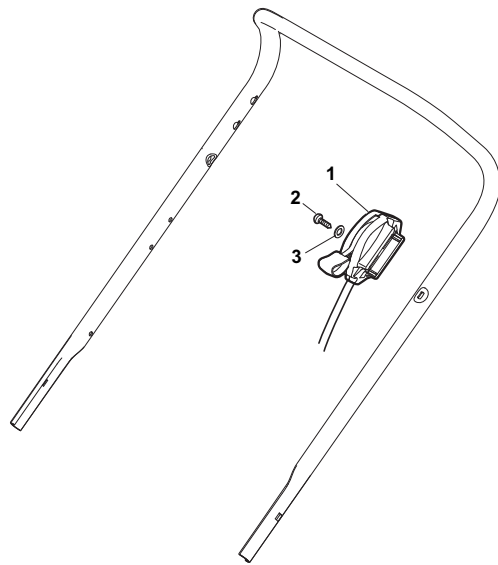

Position	Part No.	Q.Ty	Description
1	322108295/0	1	Stone-Guard
2	322600195/0	1	Ejection Guard
3	112727803/0	2	Screw
4	322806639/0	1	Fulcrum Pin
5	12154510/0	2	Nut
6	18203853/0	2	Protection
7	122450456/0	1	Spring
8	122517869/0	1	Pin
9	12604896/0	2	Crown Fastener

Position	Part No.	Q.Ty	Description
1	22291150/0	1	Rubber Insert
2	322060197/3	1	Protection, Belt
3	12728530/0	3	Screw
4	22140222/0	1	Deflector

Position	Part No.	Q.Ty	Description
1	322500103/0	1	Air Intake Grill
2	112523000/1	2	Washer
3	12728124/0	2	Screw
5	322226152/0	1	Mask, Black
6	112727799/0	2	Screw
7	322393640/0	1	Handle, Yellow
8	12154510/0	2	Nut

Position	Part No.	Q.Ty	Description
1	381006719/0	1	Handle, Lower Part
2	381005149/0	1	Bracket, R
3	381005151/0	1	Bracket, L
4	381003253/0	4	Handle
5	322680016/0	4	Support
6	22131750/0	4	Nut
7	322399835/0	4	Knob
10	12760605/0	2	Screw
11	25038002/1	2	Bush
12	12155000/0	2	Nut
13	322192156/0	1	Fair Led

Position	Part No.	Q.Ty	Description
1	381007522/0	1	Handle, Upper Part
1	381006839/0	1	Handle, Upper Part with sponge handgrip
2	22430313/0	1	Guide Spring
3	12521330/0	1	Washer
4	12154510/0	1	Nut
5	118390020/0	1	Fairlead
6	181030053/0	1	Cable, Thread Engine Brake
7	322545204/0	1	Fulcrum Pin
8	22041966/0	1	Bush
9	181003300/1	1	Lever, Engine Brake
10	381030051/0	1	Cable, Rear Drive
11	22041966/0	1	Bush
12	181003301/0	1	Lever, Driving
13	22291050/0	1	Handgrip Black