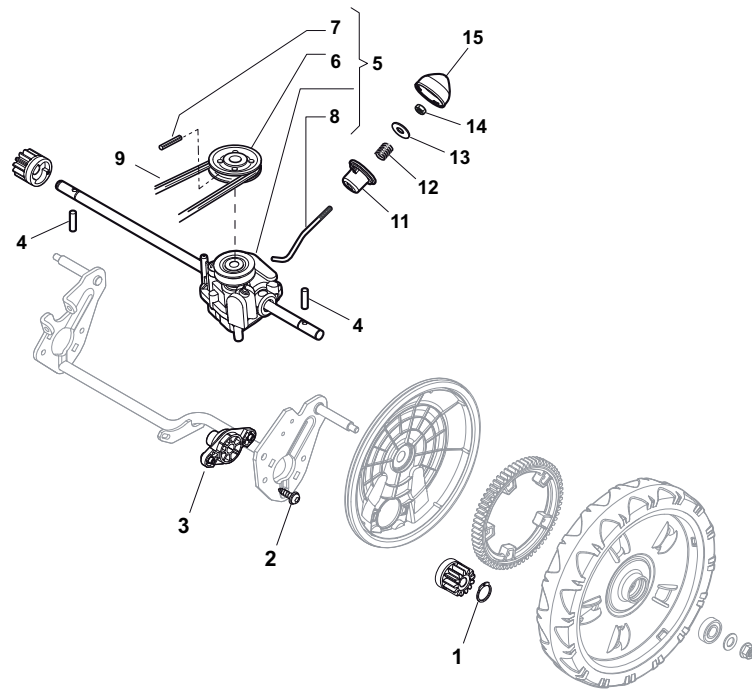

Position	Part No.	Q.Ty	Description
1	381006719/0	1	Handle, Lower Part
2	381005149/0	1	Bracket, R
3	381005151/0	1	Bracket, L
4	381003253/0	4	Handle
5	322680016/0	4	Support
6	22131750/0	4	Nut
7	322399835/0	4	Knob
10	12760605/0	2	Screw
11	25038002/1	2	Bush
12	12155000/0	2	Nut
13	322192156/0	1	Fair Led

Position	Part No.	Q.Ty	Description
1	381007522/0	1	Handle, Upper Part
1	381006839/0	1	Handle, Upper Part with sponge handgrip
2	22430313/0	1	Guide Spring
3	12521330/0	1	Washer
4	12154510/0	1	Nut
5	118390020/0	1	Fairlead
6	181030053/0	1	Cable, Thread Engine Brake
7	322545204/0	1	Fulcrum Pin
8	22041966/0	1	Bush
9	181003300/1	1	Lever, Engine Brake
10	381030051/0	1	Cable, Rear Drive
11	22041966/0	1	Bush
12	181003301/0	1	Lever, Driving
13	22291050/0	1	Handgrip Black

Position	Part No.	Q.Ty	Description
1	12608600/0	2	Seeger
2	112728697/0	4	Screw
3	322042063/0	2	Bush
4	22753000/0	2	Pin
5	81003092/0	1	Gear Box
6	22601909/0	1	Pulley
7	12645700/0	1	Pin
8	22033283/0	1	Adjustment Rod
9	35063902/0	1	Belt
11	22041957/1	1	Bush
12	22450063/0	1	Spring
13	22680009/0	1	Washer
14	12154510/0	1	Nut
15	22110230/0	1	Cap

Position	Part No.	Q.Ty	Description
1	19216035/0	8	Bearing
2	381007416/1	2	Wheel Ø 200
3	322110645/0	2	Hub Cap
4	381007417/1	2	Wheel Ø 280
5	322110646/0	2	Hub Cap

Position	Part No.	Q.Ty	Description
1	112735108/1	3	Screw
2	122465607/3	1	Hub, Crankshaft Ø 22.2
3	81004381/1	1	Blade Standard
4	22160400/0	1	Elastic Washer
5	12523080/0	1	Washer
6	12735698/0	1	Screw
7	12139100/0	1	Feather, Crankshaft Ø 22.2