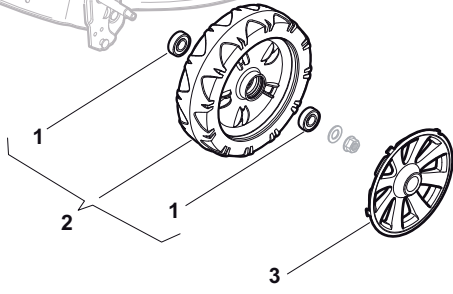

Position	Part No.	Q.Ty	Description
1	381007522/0	1	Handle, Upper Part
1	381006839/0	1	Handle, Upper Part with sponge handgrip
2	22430313/0	1	Guide Spring
3	12521330/0	1	Washer
4	12154510/0	1	Nut
5	118390020/0	1	Fairlead
6	181030053/0	1	Cable, Thread Engine Brake
7	322545204/0	1	Fulcrum Pin
8	22041966/0	1	Bush
9	181003300/1	1	Lever, Engine Brake
10	381030051/0	1	Cable, Rear Drive
11	22041966/0	1	Bush
12	181003301/0	1	Lever, Driving
13	22291050/0	1	Handgrip Black

Position	Part No.	Q.Ty	Description
1	181005502/1	1	Throttle Cable
2	12735103/0	1	Screw
3	12523040/0	1	Washer

Position	Part No.	Q.Ty	Description
1	12731590/0	2	Screw
2	25160012/0	2	Washer
3	22785123/0	1	Support, Battery
4	18120052/0	1	Battery
5	22109530/0	1	Cover
6	118204192/3	1	Cable, Start
7	22722801/0	1	L Protection
8	22722800/0	1	R Protection
9	18450050/0	1	Switch
10	12728702/0	2	Screw
11	12728691/0	1	Screw
12	18204120/0	1	Battery Charger (CE)
12	18204121/0	1	Battery Charger (UK)
13	18210016/1	1	Starting Key

Position	Part No.	Q.Ty	Description
1	12608600/0	2	Seeger
2	112728697/0	4	Screw
3	322042063/0	2	Bush
4	22753000/0	2	Pin
5	81003092/0	1	Gear Box
6	22601909/0	1	Pulley
7	12645700/0	1	Pin
8	22033283/0	1	Adjustment Rod
9	35063902/0	1	Belt
11	22041957/1	1	Bush
12	22450063/0	1	Spring
13	22680009/0	1	Washer
14	12154510/0	1	Nut
15	22110230/0	1	Cap

Position	Part No.	Q.Ty	Description
1	19216035/0	8	Bearing
2	381007416/1	2	Wheel Ø 200
3	322110645/0	2	Hub Cap
4	381007417/1	2	Wheel Ø 280
5	322110646/0	2	Hub Cap

Position	Part No.	Q.Ty	Description
1	112735108/1	3	Screw
2	122465607/3	1	Hub, Crankshaft Ø 22.2
3	81004381/1	1	Blade Standard
4	22160400/0	1	Elastic Washer
5	12523080/0	1	Washer
6	12735698/0	1	Screw
7	12139100/0	1	Feather, Crankshaft Ø 22.2