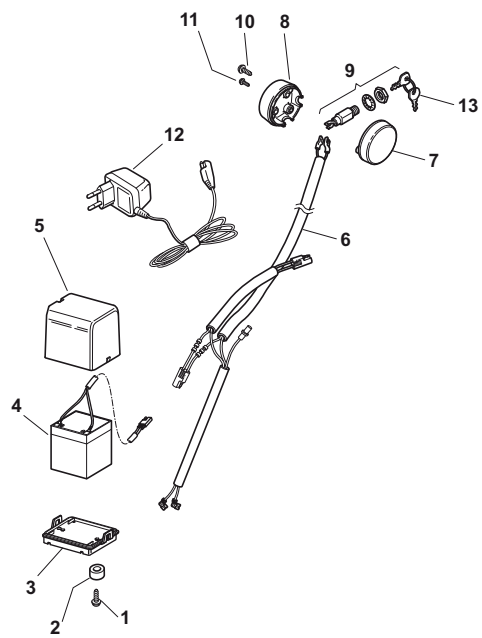

Position	Part No.	Q.Ty	Description
1	12731590/0	2	Screw
2	25160012/0	2	Washer
3	22785123/0	1	Support, Battery
4	18120052/0	1	Battery
5	22109530/0	1	Cover
6	118204192/3	1	Cable, Start
7	22722801/0	1	L Protection
8	22722800/0	1	R Protection
9	18450050/0	1	Switch
10	12728702/0	2	Screw
11	12728691/0	1	Screw
12	18204120/0	1	Battery Charger (CE)
12	18204121/0	1	Battery Charger (UK)
13	18210016/1	1	Starting Key