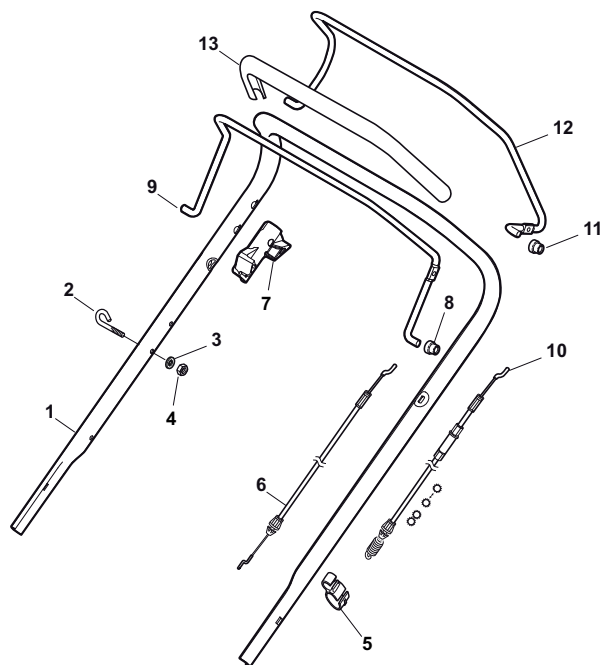

Position	Part No.	Q.Ty	Description
1	322108295/0	1	Stone-Guard
2	322600195/0	1	Ejection Guard
3	112727803/0	2	Screw
4	322806639/0	1	Fulcrum Pin
5	12154510/0	2	Nut
6	18203853/0	2	Protection
7	122450456/0	1	Spring
8	122517869/0	1	Pin
9	12604896/0	2	Crown Fastener

Position	Part No.	Q.Ty	Description
1	381007522/0	1	Handle, Upper Part
1	381006839/0	1	Handle, Upper Part with sponge handgrip
2	22430313/0	1	Guide Spring
3	12521330/0	1	Washer
4	12154510/0	1	Nut
5	118390020/0	1	Fairlead
6	181030053/0	1	Cable, Thread Engine Brake
7	322545204/0	1	Fulcrum Pin
8	22041966/0	1	Bush
9	181003300/1	1	Lever, Engine Brake
10	381030051/0	1	Cable, Rear Drive
11	22041966/0	1	Bush
12	181003301/0	1	Lever, Driving
13	22291050/0	1	Handgrip Black

Position	Part No.	Q.Ty	Description
1	12608600/0	2	Seeger
2	112728697/0	4	Screw
3	322042063/0	2	Bush
4	22753000/0	2	Pin
5	81003092/0	1	Gear Box
6	22601909/0	1	Pulley
7	12645700/0	1	Pin
8	22033283/0	1	Adjustment Rod
9	35063902/0	1	Belt
11	22041957/1	1	Bush
12	22450063/0	1	Spring
13	22680009/0	1	Washer
14	12154510/0	1	Nut
15	22110230/0	1	Cap

Position	Part No.	Q.Ty	Description
1	19216035/0	8	Bearing
2	381007416/1	2	Wheel Ø 200
3	322110645/0	2	Hub Cap
4	381007417/1	2	Wheel Ø 280
5	322110646/0	2	Hub Cap

Position	Part No.	Q.Ty	Description
1	112735108/1	3	Screw
2	122465607/3	1	Hub, Crankshaft Ø 22.2
3	81004381/1	1	Blade Standard
4	22160400/0	1	Elastic Washer
5	12523080/0	1	Washer
6	12735698/0	1	Screw
7	12139100/0	1	Feather, Crankshaft Ø 22.2