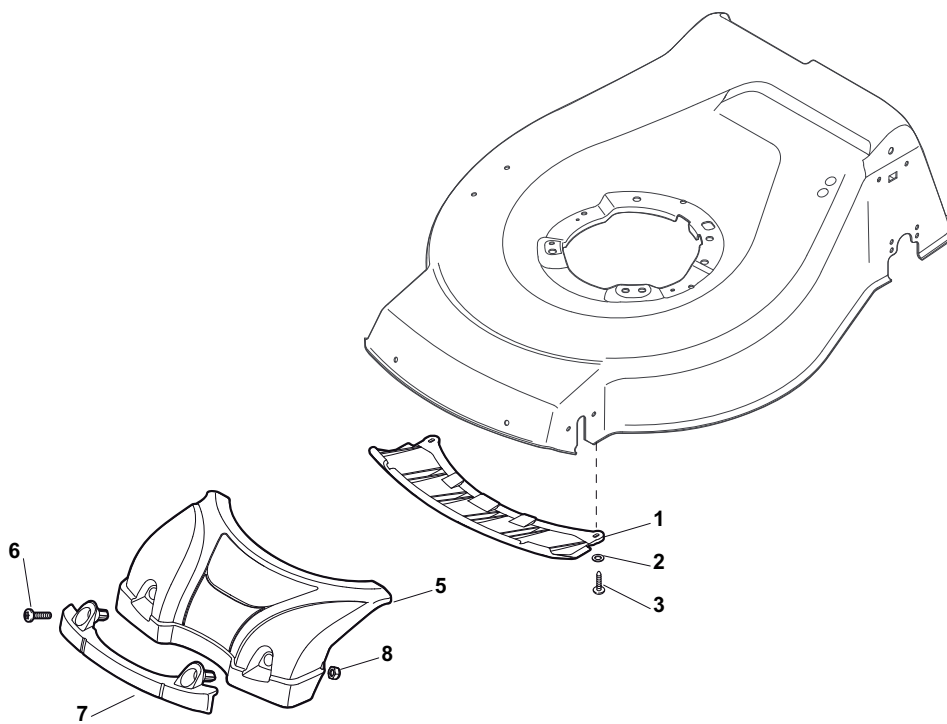

THIS INFORMATION IS NOT INTENDED FOR SALE OR RESALE, AND THIS NOTICE MUST REMAIN ON ALL COPIES.

Position	Part No.	Q.Ty	Description
1	381004542/0	1	Deck Red
2	122534131/0	1	Pin
3	381003398/0	1	Lever, Height Adjustment
4	12154510/0	1	Nut
5	12788512/0	1	Screw
6	322394503/0	1	Knob
7	12521310/0	1	Washer
8	12150000/0	1	Nut
10	122943013/0	1	Screw
11	381002032/0	1	Rod, Height Adjustment
12	112436051/0	1	Plate
13	112727803/0	3	Screw
14	12154510/0	3	Nut
15	112727801/0	1	Screw
16	381002887/1	1	Axle, Front Wheels
17	12154510/0	1	Nut
18	12728450/0	1	Screw
19	322034002/0	1	Washing Connection
21	322600145/0	2	Protection, Wheel
24	12521350/0	4	Washer
25	12155000/0	4	Nut
27	322600208/0	2	Protection, Wheel
31	381302835/0	1	Axle, Rear Wheels
32	122450460/0	1	Spring
33	112728697/0	4	Screw
34	22545152/0	2	Plate
35	112728697/0	4	Screw
36	322785304/1	2	Support
37	122570134/0	1	Pinion L
38	322120115/0	2	Ring Gear
39	112728706/0	6	Screw
40	122570133/0	1	Pinion R
41	122446192/0	1	Spring

Position	Part No.	Q.Ty	Description
1	322108295/0	1	Stone-Guard
2	322600195/0	1	Ejection Guard
3	112727803/0	2	Screw
4	322806639/0	1	Fulcrum Pin
5	12154510/0	2	Nut
6	18203853/0	2	Protection
7	122450456/0	1	Spring
8	122517869/0	1	Pin
9	12604896/0	2	Crown Fastener

Position	Part No.	Q.Ty	Description
1	22291150/0	1	Rubber Insert
2	322060197/3	1	Protection, Belt
3	12728530/0	3	Screw
4	22140222/0	1	Deflector

Position	Part No.	Q.Ty	Description
1	322500103/0	1	Air Intake Grill
2	112523000/1	2	Washer
3	12728124/0	2	Screw
5	322226152/0	1	Mask, Black
6	112727799/0	2	Screw
7	322393640/0	1	Handle, Yellow
8	12154510/0	2	Nut