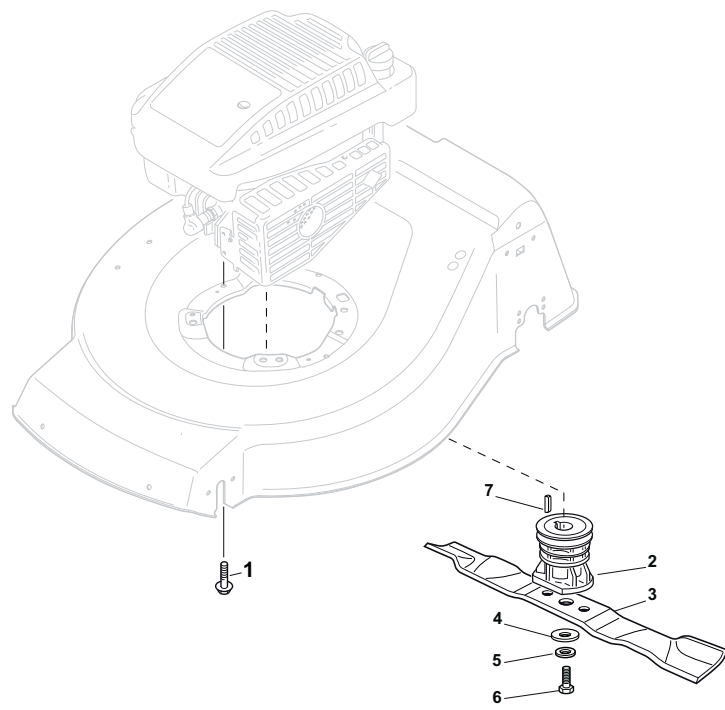

Position	Part No.	Q.Ty	Description
1	381007522/0	1	Handle, Upper Part
1	381006839/0	1	Handle, Upper Part with sponge handgrip
2	22430313/0	1	Guide Spring
3	12521330/0	1	Washer
4	12154510/0	1	Nut
5	118390020/0	1	Fairlead
6	181030053/0	1	Cable, Thread Engine Brake
7	322545204/0	1	Fulcrum Pin
8	22041966/0	1	Bush
9	181003300/1	1	Lever, Engine Brake
10	381030051/0	1	Cable, Rear Drive
11	22041966/0	1	Bush
12	181003301/0	1	Lever, Driving
13	22291050/0	1	Handgrip Black

Position	Part No.	Q.Ty	Description
1	181005502/1	1	Throttle Cable
2	12735103/0	1	Screw
3	12523040/0	1	Washer

Position	Part No.	Q.Ty	Description
1	12731590/0	2	Screw
2	25160012/0	2	Washer
3	22785123/0	1	Support, Battery
4	18120052/0	1	Battery
5	22109530/0	1	Cover
6	118204192/3	1	Cable, Start
7	22722801/0	1	L Protection
8	22722800/0	1	R Protection
9	18450050/0	1	Switch
10	12728702/0	2	Screw
11	12728691/0	1	Screw
12	18204120/0	1	Battery Charger (CE)
12	18204121/0	1	Battery Charger (UK)
13	18210016/1	1	Starting Key

Position	Part No.	Q.Ty	Description
1	12608600/0	2	Seeger
2	112728697/0	4	Screw
3	322042063/0	2	Bush
4	22753000/0	2	Pin
5	81003092/0	1	Gear Box
6	22601909/0	1	Pulley
7	12645700/0	1	Pin
8	22033283/0	1	Adjustment Rod
9	35063902/0	1	Belt
11	22041957/1	1	Bush
12	22450063/0	1	Spring
13	22680009/0	1	Washer
14	12154510/0	1	Nut
15	22110230/0	1	Cap

Position	Part No.	Q.Ty	Description
1	19216035/0	8	Bearing
2	381007416/1	2	Wheel Ø 200
3	322110645/0	2	Hub Cap
4	381007417/1	2	Wheel Ø 280
5	322110646/0	2	Hub Cap

Position	Part No.	Q.Ty	Description
1	112735108/1	3	Screw
2	122465607/3	1	Hub, Crankshaft Ø 22.2
3	81004381/1	1	Blade Standard
4	22160400/0	1	Elastic Washer
5	12523080/0	1	Washer
6	12735698/0	1	Screw
7	12139100/0	1	Feather, Crankshaft Ø 22.2