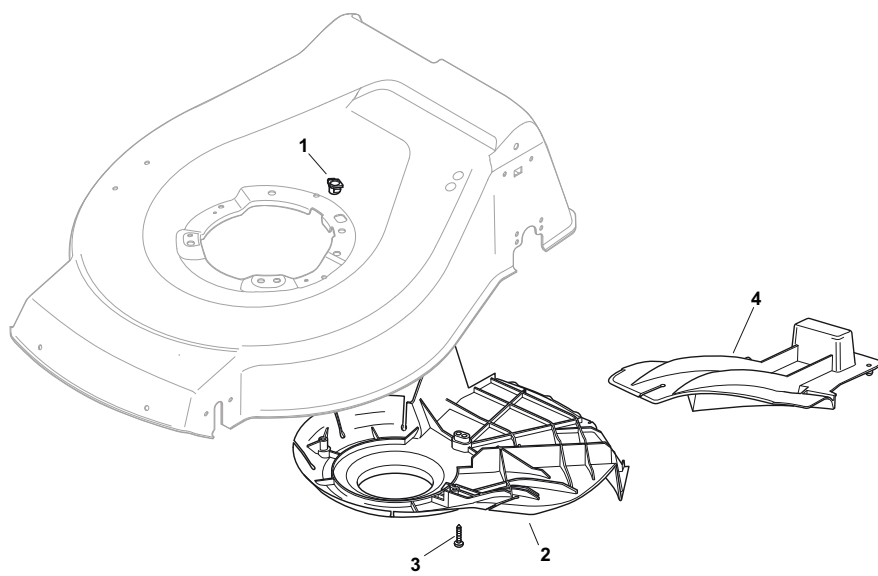

THIS INFORMATION IS NOT INTENDED FOR SALE OR RESALE, AND THIS NOTICE MUST REMAIN ON ALL COPIES.

Position	Part No.	Q.Ty	Description
1	381004542/0	1	Deck Red
2	122534131/0	1	Pin
3	381003398/0	1	Lever, Height Adjustment
4	12154510/0	1	Nut
5	12788512/0	1	Screw
6	322394503/0	1	Knob
7	12521310/0	1	Washer
8	12150000/0	1	Nut
10	122943013/0	1	Screw
11	381002032/0	1	Rod, Height Adjustment
12	112436051/0	1	Plate
13	112727803/0	3	Screw
14	12154510/0	3	Nut
15	112727801/0	1	Screw
16	381002887/1	1	Axle, Front Wheels
17	12154510/0	1	Nut
18	12728450/0	1	Screw
19	322034002/0	1	Washing Connection
21	322600145/0	2	Protection, Wheel
24	12521350/0	4	Washer
25	12155000/0	4	Nut
27	322600208/0	2	Protection, Wheel
31	381302835/0	1	Axle, Rear Wheels
32	122450460/0	1	Spring
33	112728697/0	4	Screw
34	22545152/0	2	Plate
35	112728697/0	4	Screw
36	322785304/1	2	Support
37	122570134/0	1	Pinion L
38	322120115/0	2	Ring Gear
39	112728706/0	6	Screw
40	122570133/0	1	Pinion R
41	122446192/0	1	Spring

Position	Part No.	Q.Ty	Description
1	322108295/0	1	Stone-Guard
2	322600195/0	1	Ejection Guard
3	112727803/0	2	Screw
4	322806639/0	1	Fulcrum Pin
5	12154510/0	2	Nut
6	18203853/0	2	Protection
7	122450456/0	1	Spring
8	122517869/0	1	Pin
9	12604896/0	2	Crown Fastener

Position	Part No.	Q.Ty	Description
1	19216035/0	8	Bearing
2	381007416/1	2	Wheel Ø 200
3	322110645/0	2	Hub Cap
4	381007417/1	2	Wheel Ø 280
5	322110646/0	2	Hub Cap

Position	Part No.	Q.Ty	Description
1	12608600/0	2	Seeger
2	112728697/0	4	Screw
3	322042063/0	2	Bush
4	22753000/0	2	Pin
5	81003092/0	1	Gear Box
6	22601909/0	1	Pulley
7	12645700/0	1	Pin
8	22033283/0	1	Adjustment Rod
9	35063902/0	1	Belt
11	22041957/1	1	Bush
12	22450063/0	1	Spring
13	22680009/0	1	Washer
14	12154510/0	1	Nut
15	22110230/0	1	Cap