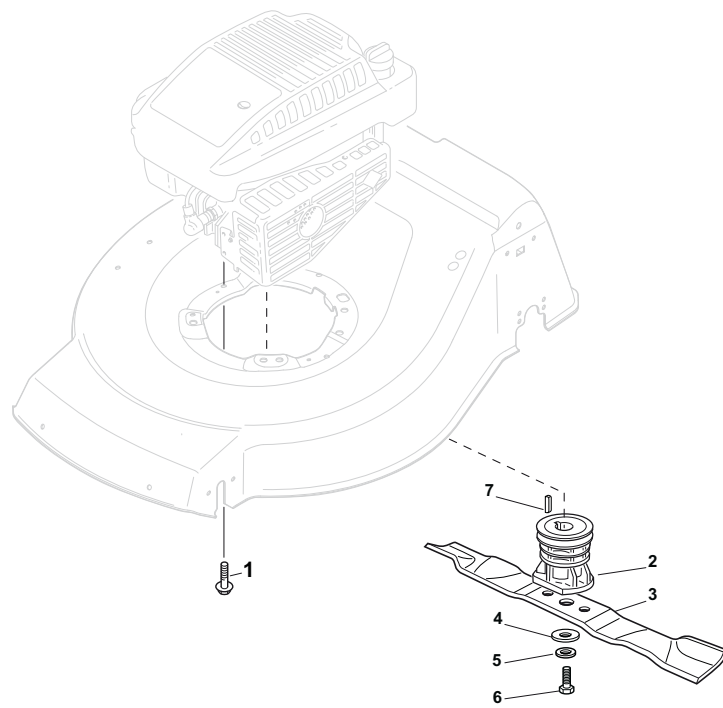

Position	Part No.	Q.Ty	Description
1	322108295/0	1	Stone-Guard
2	322600195/0	1	Ejection Guard
3	112727803/0	2	Screw
4	322806639/0	1	Fulcrum Pin
5	12154510/0	2	Nut
6	18203853/0	2	Protection
7	122450456/0	1	Spring
8	122517869/0	1	Pin
9	12604896/0	2	Crown Fastener

Position	Part No.	Q.Ty	Description
1	381007522/0	1	Handle, Upper Part
1	381006839/0	1	Handle, Upper Part with sponge handgrip
2	22430313/0	1	Guide Spring
3	12521330/0	1	Washer
4	12154510/0	1	Nut
5	118390020/0	1	Fairlead
6	181030053/0	1	Cable, Thread Engine Brake
7	322545204/0	1	Fulcrum Pin
8	22041966/0	1	Bush
9	181003300/1	1	Lever, Engine Brake
10	381030051/0	1	Cable, Rear Drive
11	22041966/0	1	Bush
12	181003301/0	1	Lever, Driving
13	22291050/0	1	Handgrip Black

Position	Part No.	Q.Ty	Description
1	12731590/0	2	Screw
2	25160012/0	2	Washer
3	22785123/0	1	Support, Battery
4	18120052/0	1	Battery
5	22109530/0	1	Cover
6	118204192/3	1	Cable, Start
7	22722801/0	1	L Protection
8	22722800/0	1	R Protection
9	18450050/0	1	Switch
10	12728702/0	2	Screw
11	12728691/0	1	Screw
12	18204120/0	1	Battery Charger (CE)
12	18204121/0	1	Battery Charger (UK)
13	18210016/1	1	Starting Key

Position	Part No.	Q.Ty	Description
1	19216035/0	8	Bearing
2	381007416/1	2	Wheel Ø 200
3	322110645/0	2	Hub Cap
4	381007417/1	2	Wheel Ø 280
5	322110646/0	2	Hub Cap

Position	Part No.	Q.Ty	Description
1	12608600/0	2	Seeger
2	112728697/0	4	Screw
3	322042063/0	2	Bush
4	22753000/0	2	Pin
5	81003092/0	1	Gear Box
6	22601909/0	1	Pulley
7	12645700/0	1	Pin
8	22033283/0	1	Adjustment Rod
9	35063902/0	1	Belt
11	22041957/1	1	Bush
12	22450063/0	1	Spring
13	22680009/0	1	Washer
14	12154510/0	1	Nut
15	22110230/0	1	Cap