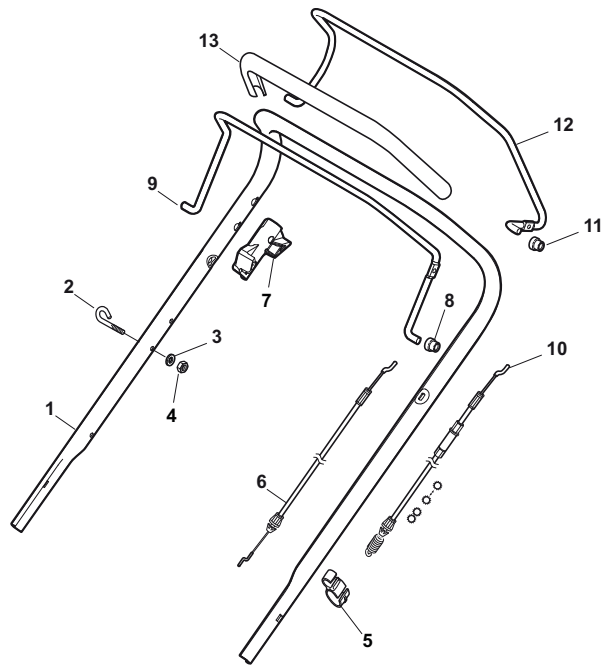

Position	Part No.	Q.Ty	Description
1	322108295/0	1	Stone-Guard
2	322600195/0	1	Ejection Guard
3	112727803/0	2	Screw
4	322806639/0	1	Fulcrum Pin
5	12154510/0	2	Nut
6	18203853/0	2	Protection
7	122450456/0	1	Spring
8	122517869/0	1	Pin
9	12604896/0	2	Crown Fastener

Position	Part No.	Q.Ty	Description
1	22291150/0	1	Rubber Insert
2	322060197/3	1	Protection, Belt
3	12728530/0	3	Screw
4	22140222/0	1	Deflector

Position	Part No.	Q.Ty	Description
1	322500103/0	1	Air Intake Grill
2	112523000/1	2	Washer
3	12728124/0	2	Screw
5	322226152/0	1	Mask, Black
6	112727799/0	2	Screw
7	322393640/0	1	Handle, Yellow
8	12154510/0	2	Nut

Position	Part No.	Q.Ty	Description
1	381007522/0	1	Handle, Upper Part
1	381006839/0	1	Handle, Upper Part with sponge handgrip
2	22430313/0	1	Guide Spring
3	12521330/0	1	Washer
4	12154510/0	1	Nut
5	118390020/0	1	Fairlead
6	181030053/0	1	Cable, Thread Engine Brake
7	322545204/0	1	Fulcrum Pin
8	22041966/0	1	Bush
9	181003300/1	1	Lever, Engine Brake
10	381030051/0	1	Cable, Rear Drive
11	22041966/0	1	Bush
12	181003301/0	1	Lever, Driving
13	22291050/0	1	Handgrip Black

Position	Part No.	Q.Ty	Description
1	19216035/0	8	Bearing
2	381007416/1	2	Wheel Ø 200
3	322110645/0	2	Hub Cap
4	381007417/1	2	Wheel Ø 280
5	322110646/0	2	Hub Cap

Position	Part No.	Q.Ty	Description
1	12608600/0	2	Seeger
2	112728697/0	4	Screw
3	322042063/0	2	Bush
4	22753000/0	2	Pin
5	81003092/0	1	Gear Box
6	22601909/0	1	Pulley
7	12645700/0	1	Pin
8	22033283/0	1	Adjustment Rod
9	35063902/0	1	Belt
11	22041957/1	1	Bush
12	22450063/0	1	Spring
13	22680009/0	1	Washer
14	12154510/0	1	Nut
15	22110230/0	1	Cap