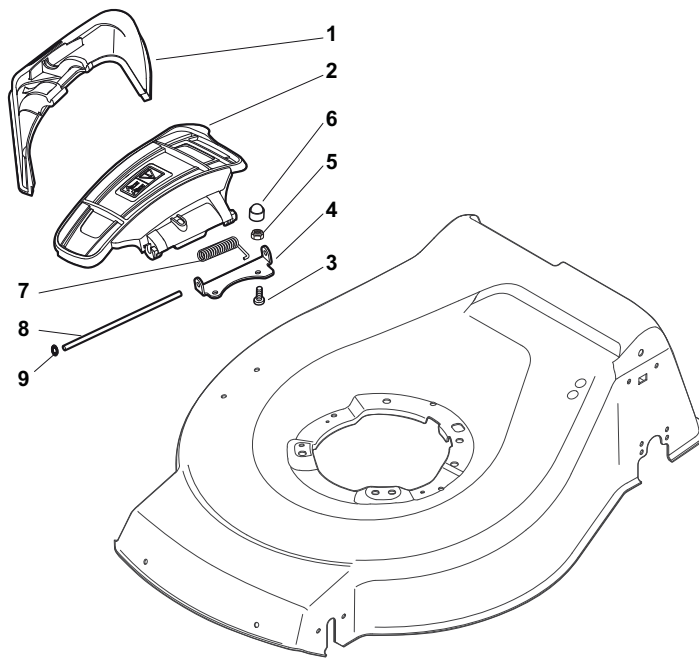

THIS INFORMATION IS NOT INTENDED FOR SALE OR RESALE, AND THIS NOTICE MUST REMAIN ON ALL COPIES.

Position	Part No.	Q.Ty	Description
1	381004542/0	1	Deck Red
2	122534131/0	1	Pin
3	381003398/0	1	Lever, Height Adjustment
4	12154510/0	1	Nut
5	12788512/0	1	Screw
6	322394503/0	1	Knob
7	12521310/0	1	Washer
8	12150000/0	1	Nut
10	122943013/0	1	Screw
11	381002032/0	1	Rod, Height Adjustment
12	112436051/0	1	Plate
13	112727803/0	3	Screw
14	12154510/0	3	Nut
15	112727801/0	1	Screw
16	381002887/1	1	Axle, Front Wheels
17	12154510/0	1	Nut
18	12728450/0	1	Screw
19	322034002/0	1	Washing Connection
21	322600145/0	2	Protection, Wheel
24	12521350/0	4	Washer
25	12155000/0	4	Nut
27	322600208/0	2	Protection, Wheel
31	381302835/0	1	Axle, Rear Wheels
32	122450460/0	1	Spring
33	112728697/0	4	Screw
34	22545152/0	2	Plate
35	112728697/0	4	Screw
36	322785304/1	2	Support
37	122570134/0	1	Pinion L
38	322120115/0	2	Ring Gear
39	112728706/0	6	Screw
40	122570133/0	1	Pinion R
41	122446192/0	1	Spring

Position	Part No.	Q.Ty	Description
1	322108295/0	1	Stone-Guard
2	322600195/0	1	Ejection Guard
3	112727803/0	2	Screw
4	322806639/0	1	Fulcrum Pin
5	12154510/0	2	Nut
6	18203853/0	2	Protection
7	122450456/0	1	Spring
8	122517869/0	1	Pin
9	12604896/0	2	Crown Fastener

Position	Part No.	Q.Ty	Description
1	19216035/0	8	Bearing
2	381007416/1	2	Wheel Ø 200
3	322110645/0	2	Hub Cap
4	381007417/1	2	Wheel Ø 280
5	322110646/0	2	Hub Cap

Position	Part No.	Q.Ty	Description
1	12608600/0	2	Seeger
2	112728697/0	4	Screw
3	322042063/0	2	Bush
4	22753000/0	2	Pin
5	81003092/0	1	Gear Box
6	22601909/0	1	Pulley
7	12645700/0	1	Pin
8	22033283/0	1	Adjustment Rod
9	35063902/0	1	Belt
11	22041957/1	1	Bush
12	22450063/0	1	Spring
13	22680009/0	1	Washer
14	12154510/0	1	Nut
15	22110230/0	1	Cap