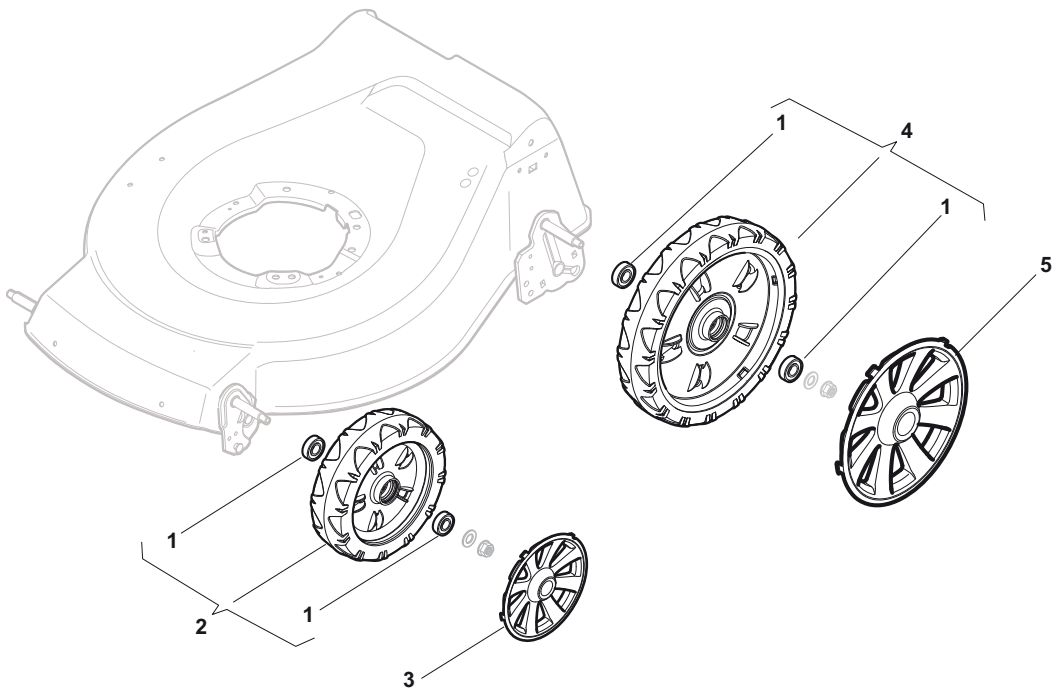

Position	Part No.	Q.Ty	Description
1	22291150/0	1	Rubber Insert
2	322060197/3	1	Protection, Belt
3	12728530/0	3	Screw
4	22140222/0	1	Deflector

Position	Part No.	Q.Ty	Description
1	322500103/0	1	Air Intake Grill
2	112523000/1	2	Washer
3	12728124/0	2	Screw
5	322226152/0	1	Mask, Black
6	112727799/0	2	Screw
7	322393640/0	1	Handle, Yellow
8	12154510/0	2	Nut

Position	Part No.	Q.Ty	Description
1	381006719/0	1	Handle, Lower Part
2	381005149/0	1	Bracket, R
3	381005151/0	1	Bracket, L
4	381003253/0	4	Handle
5	322680016/0	4	Support
6	22131750/0	4	Nut
7	322399835/0	4	Knob
10	12760605/0	2	Screw
11	25038002/1	2	Bush
12	12155000/0	2	Nut
13	322192156/0	1	Fair Led

Position	Part No.	Q.Ty	Description
1	381007522/0	1	Handle, Upper Part
1	381006839/0	1	Handle, Upper Part with sponge handgrip
2	22430313/0	1	Guide Spring
3	12521330/0	1	Washer
4	12154510/0	1	Nut
5	118390020/0	1	Fairlead
6	181030053/0	1	Cable, Thread Engine Brake
7	322545204/0	1	Fulcrum Pin
8	22041966/0	1	Bush
9	181003300/1	1	Lever, Engine Brake
10	381030051/0	1	Cable, Rear Drive
11	22041966/0	1	Bush
12	181003301/0	1	Lever, Driving
13	22291050/0	1	Handgrip Black

Position	Part No.	Q.Ty	Description
1	19216035/0	8	Bearing
2	381007416/1	2	Wheel Ø 200
3	322110645/0	2	Hub Cap
4	381007417/1	2	Wheel Ø 280
5	322110646/0	2	Hub Cap

Position	Part No.	Q.Ty	Description
1	12608600/0	2	Seeger
2	112728697/0	4	Screw
3	322042063/0	2	Bush
4	22753000/0	2	Pin
5	81003092/0	1	Gear Box
6	22601909/0	1	Pulley
7	12645700/0	1	Pin
8	22033283/0	1	Adjustment Rod
9	35063902/0	1	Belt
11	22041957/1	1	Bush
12	22450063/0	1	Spring
13	22680009/0	1	Washer
14	12154510/0	1	Nut
15	22110230/0	1	Cap