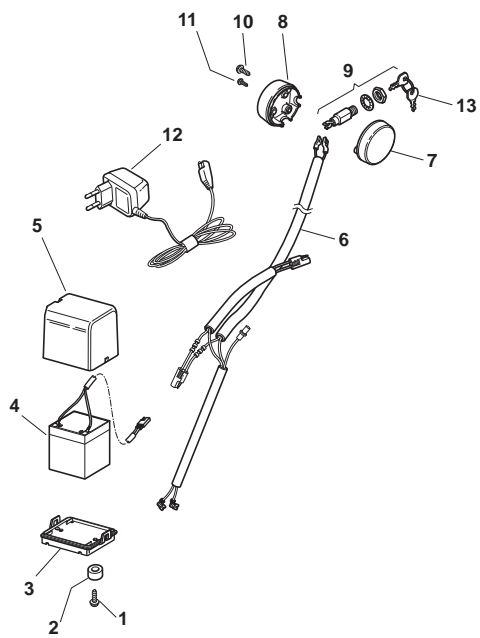

Position	Part No.	Q.Ty	Description
1	322108295/0	1	Stone-Guard
2	322600195/0	1	Ejection Guard
3	112727803/0	2	Screw
4	322806639/0	1	Fulcrum Pin
5	12154510/0	2	Nut
6	18203853/0	2	Protection
7	122450456/0	1	Spring
8	122517869/0	1	Pin
9	12604896/0	2	Crown Fastener

Position	Part No.	Q.Ty	Description
1	22291150/0	1	Rubber Insert
2	322060197/3	1	Protection, Belt
3	12728530/0	3	Screw
4	22140222/0	1	Deflector

Position	Part No.	Q.Ty	Description
1	322500103/0	1	Air Intake Grill
2	112523000/1	2	Washer
3	12728124/0	2	Screw
5	322226152/0	1	Mask, Black
6	112727799/0	2	Screw
7	322393640/0	1	Handle, Yellow
8	12154510/0	2	Nut

Position	Part No.	Q.Ty	Description
1	381007522/0	1	Handle, Upper Part
1	381006839/0	1	Handle, Upper Part with sponge handgrip
2	22430313/0	1	Guide Spring
3	12521330/0	1	Washer
4	12154510/0	1	Nut
5	118390020/0	1	Fairlead
6	181030053/0	1	Cable, Thread Engine Brake
7	322545204/0	1	Fulcrum Pin
8	22041966/0	1	Bush
9	181003300/1	1	Lever, Engine Brake
10	381030051/0	1	Cable, Rear Drive
11	22041966/0	1	Bush
12	181003301/0	1	Lever, Driving
13	22291050/0	1	Handgrip Black

Position	Part No.	Q.Ty	Description
1	19216035/0	8	Bearing
2	381007416/1	2	Wheel Ø 200
3	322110645/0	2	Hub Cap
4	381007417/1	2	Wheel Ø 280
5	322110646/0	2	Hub Cap

Position	Part No.	Q.Ty	Description
1	12608600/0	2	Seeger
2	112728697/0	4	Screw
3	322042063/0	2	Bush
4	22753000/0	2	Pin
5	81003092/0	1	Gear Box
6	22601909/0	1	Pulley
7	12645700/0	1	Pin
8	22033283/0	1	Adjustment Rod
9	35063902/0	1	Belt
11	22041957/1	1	Bush
12	22450063/0	1	Spring
13	22680009/0	1	Washer
14	12154510/0	1	Nut
15	22110230/0	1	Cap