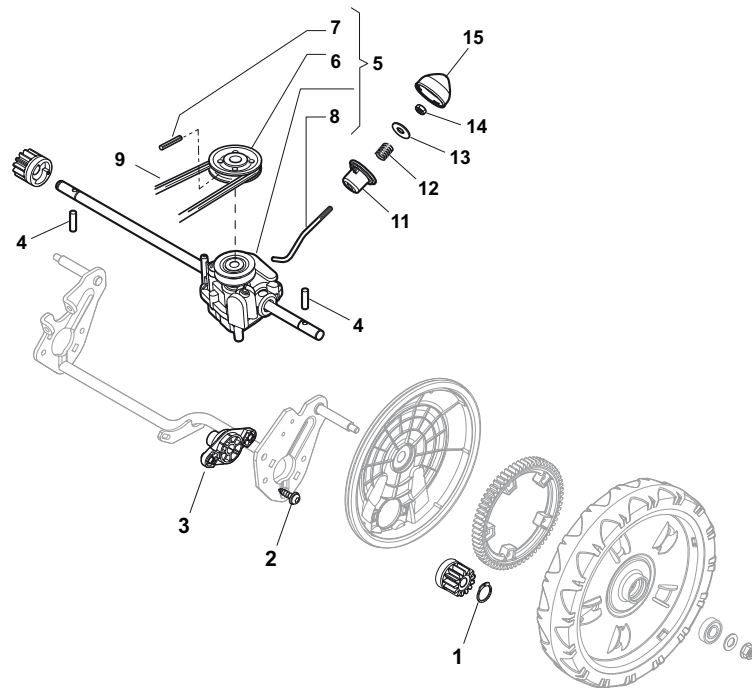

Position	Part No.	Q.Ty	Description
1	322108295/0	1	Stone-Guard
2	322600195/0	1	Ejection Guard
3	112727803/0	2	Screw
4	322806639/0	1	Fulcrum Pin
5	12154510/0	2	Nut
6	18203853/0	2	Protection
7	122450456/0	1	Spring
8	122517869/0	1	Pin
9	12604896/0	2	Crown Fastener

Position	Part No.	Q.Ty	Description
1	381006719/0	1	Handle, Lower Part
2	381005149/0	1	Bracket, R
3	381005151/0	1	Bracket, L
4	381003253/0	4	Handle
5	322680016/0	4	Support
6	22131750/0	4	Nut
7	322399835/0	4	Knob
10	12760605/0	2	Screw
11	25038002/1	2	Bush
12	12155000/0	2	Nut
13	322192156/0	1	Fair Led

Position	Part No.	Q.Ty	Description
1	381007522/0	1	Handle, Upper Part
1	381006839/0	1	Handle, Upper Part with sponge handgrip
2	22430313/0	1	Guide Spring
3	12521330/0	1	Washer
4	12154510/0	1	Nut
5	118390020/0	1	Fairlead
6	181030053/0	1	Cable, Thread Engine Brake
7	322545204/0	1	Fulcrum Pin
8	22041966/0	1	Bush
9	181003300/1	1	Lever, Engine Brake
10	381030051/0	1	Cable, Rear Drive
11	22041966/0	1	Bush
12	181003301/0	1	Lever, Driving
13	22291050/0	1	Handgrip Black

Position	Part No.	Q.Ty	Description
1	19216035/0	8	Bearing
2	381007416/1	2	Wheel Ø 200
3	322110645/0	2	Hub Cap
4	381007417/1	2	Wheel Ø 280
5	322110646/0	2	Hub Cap

Position	Part No.	Q.Ty	Description
1	12608600/0	2	Seeger
2	112728697/0	4	Screw
3	322042063/0	2	Bush
4	22753000/0	2	Pin
5	81003092/0	1	Gear Box
6	22601909/0	1	Pulley
7	12645700/0	1	Pin
8	22033283/0	1	Adjustment Rod
9	35063902/0	1	Belt
11	22041957/1	1	Bush
12	22450063/0	1	Spring
13	22680009/0	1	Washer
14	12154510/0	1	Nut
15	22110230/0	1	Cap