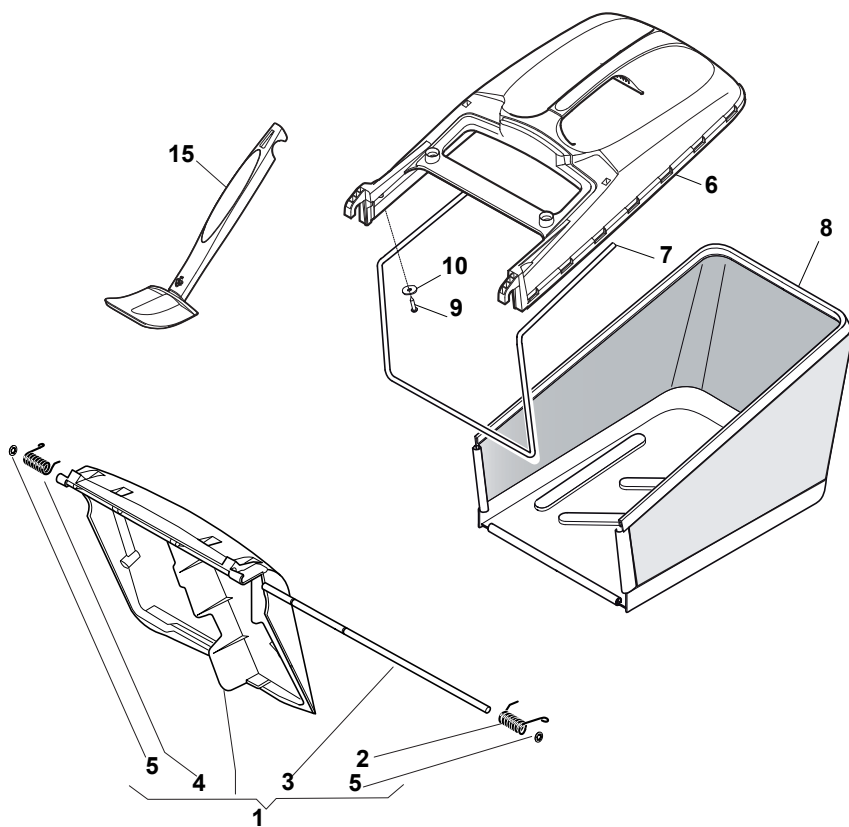

Position	Part No.	Q.Ty	Description
1	381007522/0	1	Handle, Upper Part
1	381006839/0	1	Handle, Upper Part with sponge handgrip
2	22430313/0	1	Guide Spring
3	12521330/0	1	Washer
4	12154510/0	1	Nut
5	118390020/0	1	Fairlead
6	181030053/0	1	Cable, Thread Engine Brake
7	322545204/0	1	Fulcrum Pin
8	22041966/0	1	Bush
9	181003300/1	1	Lever, Engine Brake
10	381030051/0	1	Cable, Rear Drive
11	22041966/0	1	Bush
12	181003301/0	1	Lever, Driving
13	22291050/0	1	Handgrip Black

Position	Part No.	Q.Ty	Description
1	12731590/0	2	Screw
2	25160012/0	2	Washer
3	22785123/0	1	Support, Battery
4	18120052/0	1	Battery
5	22109530/0	1	Cover
6	118204192/3	1	Cable, Start
7	22722801/0	1	L Protection
8	22722800/0	1	R Protection
9	18450050/0	1	Switch
10	12728702/0	2	Screw
11	12728691/0	1	Screw
12	18204120/0	1	Battery Charger (CE)
12	18204121/0	1	Battery Charger (UK)
13	18210016/1	1	Starting Key

Position	Part No.	Q.Ty	Description
1	19216035/0	8	Bearing
2	381007416/1	2	Wheel Ø 200
3	322110645/0	2	Hub Cap
4	381007417/1	2	Wheel Ø 280
5	322110646/0	2	Hub Cap

Position	Part No.	Q.Ty	Description
1	12608600/0	2	Seeger
2	112728697/0	4	Screw
3	322042063/0	2	Bush
4	22753000/0	2	Pin
5	81003092/0	1	Gear Box
6	22601909/0	1	Pulley
7	12645700/0	1	Pin
8	22033283/0	1	Adjustment Rod
9	35063902/0	1	Belt
11	22041957/1	1	Bush
12	22450063/0	1	Spring
13	22680009/0	1	Washer
14	12154510/0	1	Nut
15	22110230/0	1	Cap

Position	Part No.	Q.Ty	Description
1	112735108/1	3	Screw
2	122465607/3	1	Hub, Crankshaft Ø 22.2
3	81004381/1	1	Blade Standard
4	22160400/0	1	Elastic Washer
5	12523080/0	1	Washer
6	12735698/0	1	Screw
7	12139100/0	1	Feather, Crankshaft Ø 22.2