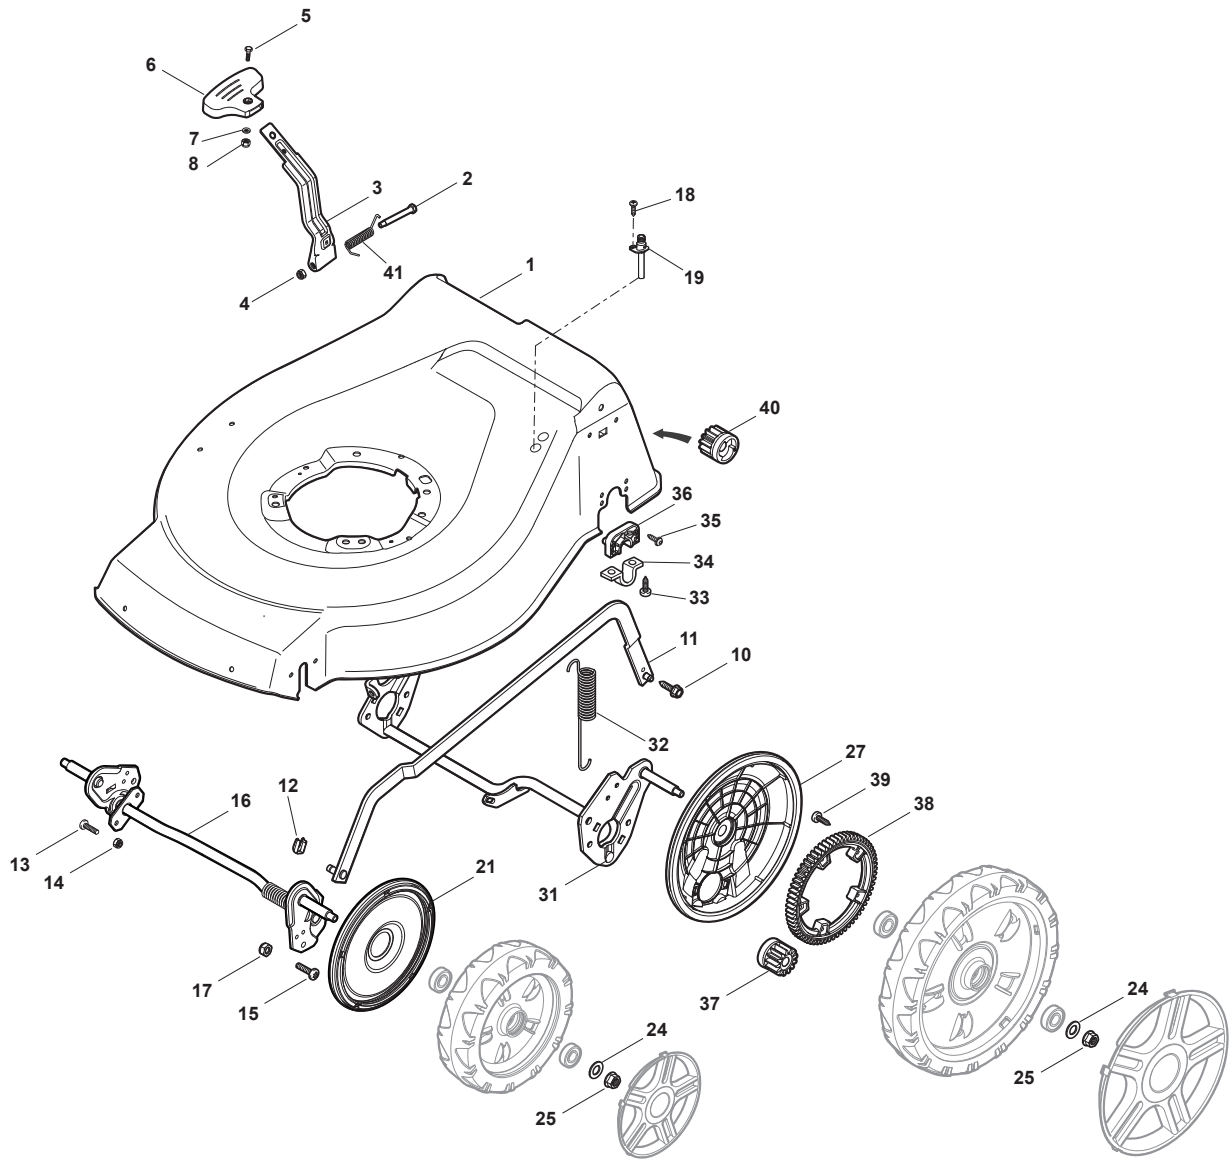

THIS INFORMATION IS NOT INTENDED FOR SALE OR RESALE, AND THIS NOTICE MUST REMAIN ON ALL COPIES.

Position	Part No.	Q.Ty	Description
1	381004542/0	1	Deck Red
2	122534131/0	1	Pin
3	381003398/0	1	Lever, Height Adjustment
4	12154510/0	1	Nut
5	12788512/0	1	Screw
6	322394503/0	1	Knob
7	12521310/0	1	Washer
8	12150000/0	1	Nut
10	122943013/0	1	Screw
11	381002032/0	1	Rod, Height Adjustment
12	112436051/0	1	Plate
13	112727803/0	3	Screw
14	12154510/0	3	Nut
15	112727801/0	1	Screw
16	381002887/1	1	Axle, Front Wheels
17	12154510/0	1	Nut
18	12728450/0	1	Screw
19	322034002/0	1	Washing Connection
21	322600145/0	2	Protection, Wheel
24	12521350/0	4	Washer
25	12155000/0	4	Nut
27	322600208/0	2	Protection, Wheel
31	381302835/0	1	Axle, Rear Wheels
32	122450460/0	1	Spring
33	112728697/0	4	Screw
34	22545152/0	2	Plate
35	112728697/0	4	Screw
36	322785304/1	2	Support
37	122570134/0	1	Pinion L
38	322120115/0	2	Ring Gear
39	112728706/0	6	Screw
40	122570133/0	1	Pinion R
41	122446192/0	1	Spring

Position	Part No.	Q.Ty	Description
1	322108295/0	1	Stone-Guard
2	322600195/0	1	Ejection Guard
3	112727803/0	2	Screw
4	322806639/0	1	Fulcrum Pin
5	12154510/0	2	Nut
6	18203853/0	2	Protection
7	122450456/0	1	Spring
8	122517869/0	1	Pin
9	12604896/0	2	Crown Fastener

Position	Part No.	Q.Ty	Description
1	381007522/0	1	Handle, Upper Part
1	381006839/0	1	Handle, Upper Part with sponge handgrip
2	22430313/0	1	Guide Spring
3	12521330/0	1	Washer
4	12154510/0	1	Nut
5	118390020/0	1	Fairlead
6	181030053/0	1	Cable, Thread Engine Brake
7	322545204/0	1	Fulcrum Pin
8	22041966/0	1	Bush
9	181003300/1	1	Lever, Engine Brake
10	381030051/0	1	Cable, Rear Drive
11	22041966/0	1	Bush
12	181003301/0	1	Lever, Driving
13	22291050/0	1	Handgrip Black