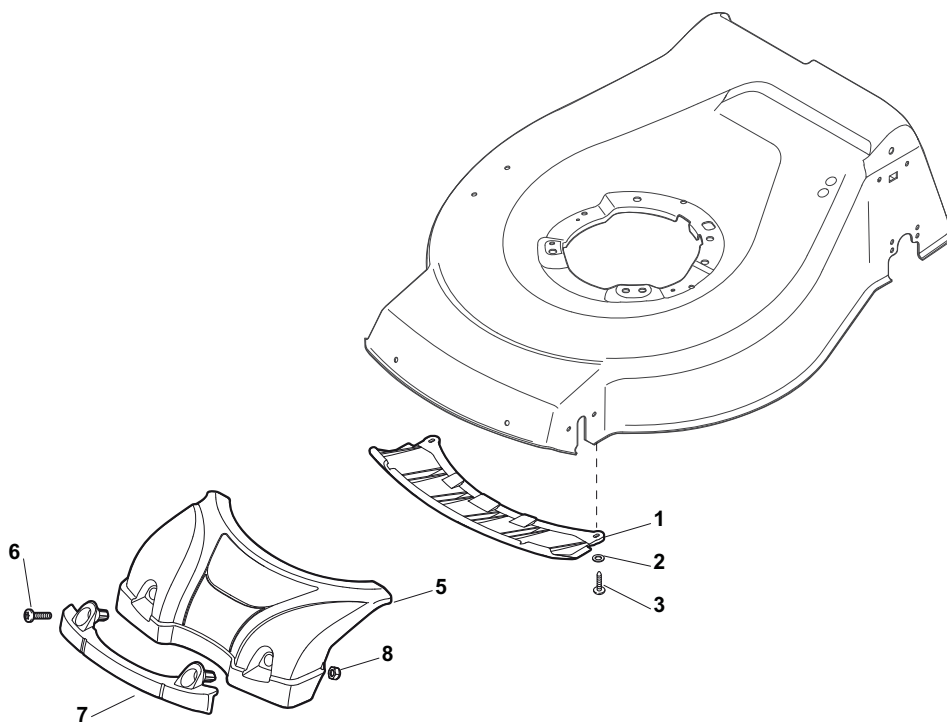

Position	Part No.	Q.Ty	Description
1	322500102/0	1	Air Intake Grill
2	112523000/1	2	Washer
3	12728124/0	2	Screw
5	322226151/0	1	Mask, Black
6	112727799/0	2	Screw
7	322393640/0	1	Handle, Yellow
8	12154510/0	2	Nut