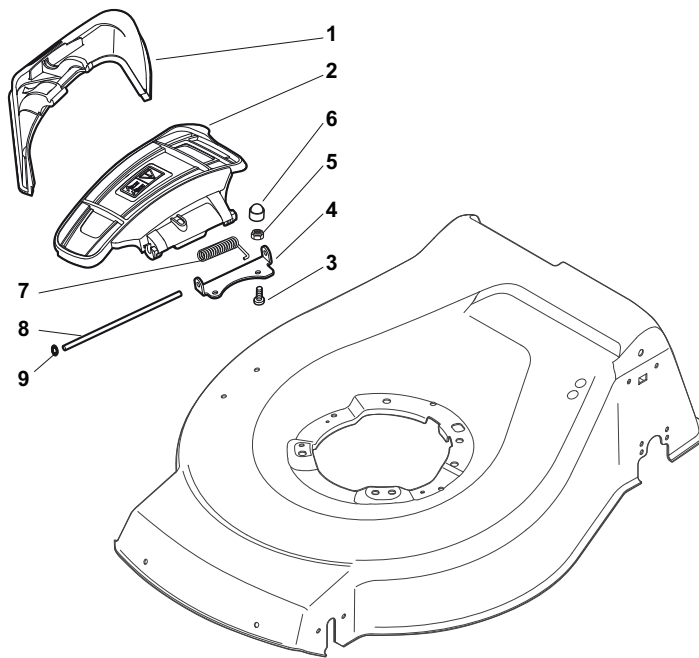

Genuine Spare Parts

www.stiga.com

COMBI 48 SQ B Model Year 2012

- Use GLOBAL GARDEN PRODUCT Genuine Spare Parts specified in the parts list for repair and/or replacement.
- The contents described in the parts list may change due to improvement.
- The drawings of the spare parts are only indicative and might not represent the part in question exactly.
- The indications "right" - "left" - "front" - "rear" refer to the position of the operator when using the machine.
- When placing orders of parts for repair and/or replacement, make sure that the illustrated parts list is the one applying to the machine's year of manufacture, as shown on the identification plate attached to the machine.

Position	Part No.	Q.Ty	Description
1	322108295/0	1	Stone-Guard
2	322600195/0	1	Ejection Guard
3	112727803/0	2	Screw
4	322806639/0	1	Fulcrum Pin
5	12154510/0	2	Nut
6	18203853/0	2	Protection
7	122450456/0	1	Spring
8	122517869/0	1	Pin
9	12604896/0	2	Crown Fastener

Position	Part No.	Q.Ty	Description
1	381007522/0	1	Handle, Upper Part
1	381006839/0	1	Handle, Upper Part with sponge handgrip
2	22430313/0	1	Guide Spring
3	12521330/0	1	Washer
4	12154510/0	1	Nut
5	118390020/0	1	Fairlead
6	181030056/0	1	Cable, Thread Engine Brake
7	322545204/0	1	Fulcrum Pin
8	22041966/0	1	Bush
9	181003300/1	1	Lever, Engine Brake
10	381030051/0	1	Cable, Rear Drive
11	22041966/0	1	Bush
12	181003301/0	1	Lever, Driving
13	22291050/0	1	Handgrip Black

Position	Part No.	Q.Ty	Description
1	19216035/0	8	Bearing
2	381007416/1	2	Wheel Ø 200
3	322110645/0	2	Hub Cap
4	381007417/1	2	Wheel Ø 280
5	322110646/0	2	Hub Cap

Position	Part No.	Q.Ty	Description
1	112735108/1	3	Screw
2	122465607/3	1	Hub, Crankshaft Ø 22.2
3	181004458/0	1	Blade Standard
4	22160400/0	1	Elastic Washer
5	12523080/0	1	Washer
6	12735698/0	1	Screw
7	12139100/0	1	Feather, Crankshaft Ø 22.2