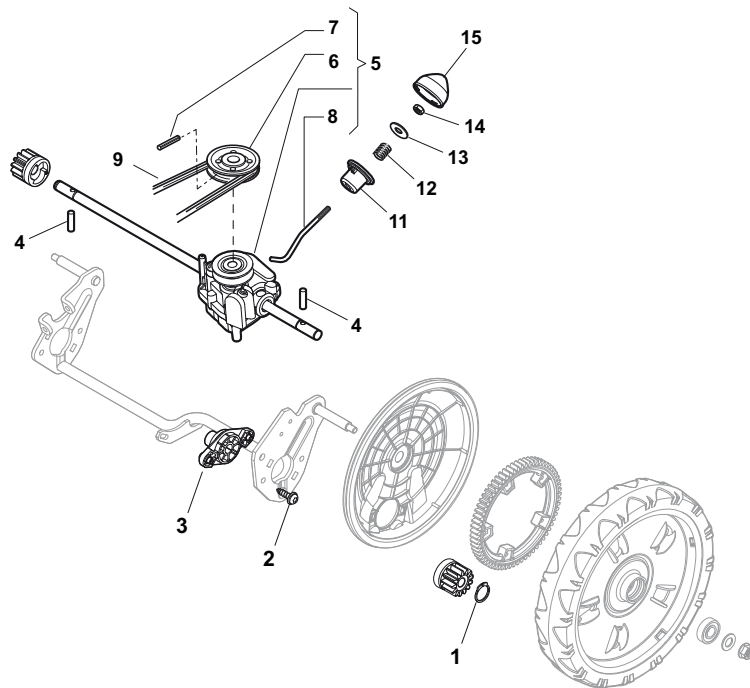

Position	Part No.	Q.Ty	Description
1	12608600/0	2	Seeger
2	112728697/0	4	Screw
3	322042063/0	2	Bush
4	22753000/0	2	Pin
5	81003092/0	1	Gear Box
6	22601909/0	1	Pulley
7	12645700/0	1	Pin
8	22033283/0	1	Adjustment Rod
9	35063800/0	1	Belt
11	22041957/1	1	Bush
12	22450063/0	1	Spring
13	22680009/0	1	Washer
14	12154510/0	1	Nut
15	22110230/0	1	Cap