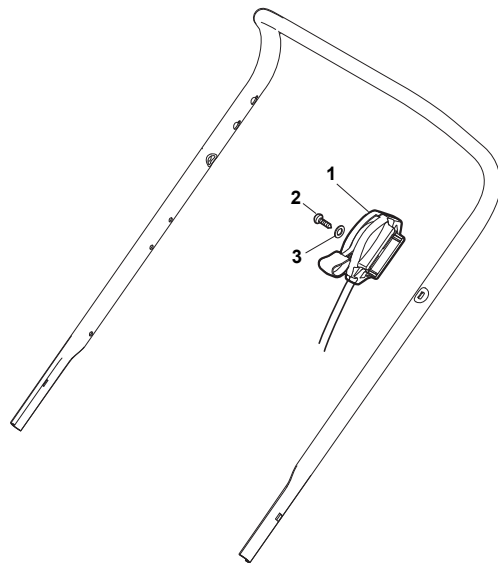

Position	Part No.	Q.Ty	Description
1	322108295/0	1	Stone-Guard
2	322600195/0	1	Ejection Guard
3	112727803/0	2	Screw
4	322806639/0	1	Fulcrum Pin
5	12154510/0	2	Nut
6	18203853/0	2	Protection
7	122450456/0	1	Spring
8	122517869/0	1	Pin
9	12604896/0	2	Crown Fastener

Position	Part No.	Q.Ty	Description
1	22291150/0	1	Rubber Insert
2	322060198/1	1	Protection, Belt
3	12728530/0	3	Screw
4	22140223/0	1	Deflector

Position	Part No.	Q.Ty	Description
1	322500102/0	1	Air Intake Grill
2	112523000/1	2	Washer
3	12728124/0	2	Screw
5	322226151/0	1	Mask, Black
6	112727799/0	2	Screw
7	322393640/0	1	Handle, Yellow
8	12154510/0	2	Nut

Position	Part No.	Q.Ty	Description
1	381007522/0	1	Handle, Upper Part
1	381006839/0	1	Handle, Upper Part with sponge handgrip
2	22430313/0	1	Guide Spring
3	12521330/0	1	Washer
4	12154510/0	1	Nut
5	118390020/0	1	Fairlead
6	181030056/0	1	Cable, Thread Engine Brake
7	322545204/0	1	Fulcrum Pin
8	22041966/0	1	Bush
9	181003300/1	1	Lever, Engine Brake
10	381030051/0	1	Cable, Rear Drive
11	22041966/0	1	Bush
12	181003301/0	1	Lever, Driving
13	22291050/0	1	Handgrip Black

Position	Part No.	Q.Ty	Description
1	181005525/0	1	Throttle Cable
2	12735103/0	1	Screw
3	12523040/0	1	Washer

Position	Part No.	Q.Ty	Description
1	12608600/0	2	Seeger
2	112728697/0	4	Screw
3	322042063/0	2	Bush
4	22753000/0	2	Pin
5	81003092/0	1	Gear Box
6	22601909/0	1	Pulley
7	12645700/0	1	Pin
8	22033283/0	1	Adjustment Rod
9	35063800/0	1	Belt
11	22041957/1	1	Bush
12	22450063/0	1	Spring
13	22680009/0	1	Washer
14	12154510/0	1	Nut
15	22110230/0	1	Cap