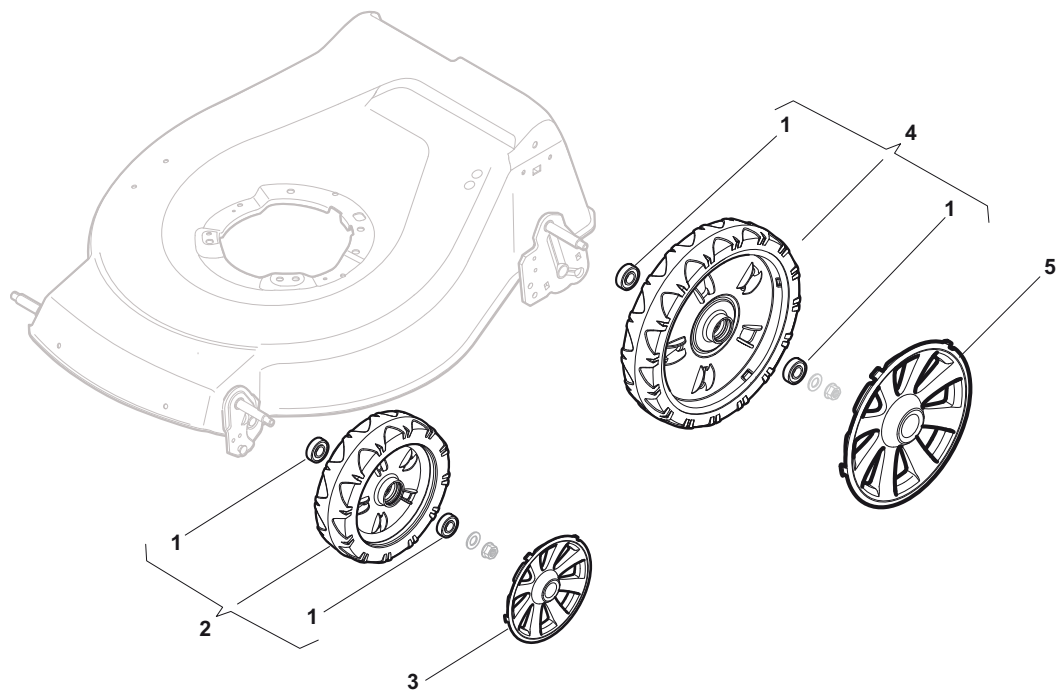

Position	Part No.	Q.Ty	Description
1	381006719/0	1	Handle, Lower Part
2	381005149/0	1	Bracket, R
3	381005151/0	1	Bracket, L
4	381003253/0	4	Handle
5	322680016/0	4	Support
6	22131750/0	4	Nut
7	322399835/0	4	Knob
10	12760605/0	2	Screw
11	25038002/1	2	Bush
12	12155000/0	2	Nut
13	322192156/0	1	Fair Led

Position	Part No.	Q.Ty	Description
1	381007522/0	1	Handle, Upper Part
1	381006839/0	1	Handle, Upper Part with sponge handgrip
2	22430313/0	1	Guide Spring
3	12521330/0	1	Washer
4	12154510/0	1	Nut
5	118390020/0	1	Fairlead
6	181030056/0	1	Cable, Thread Engine Brake
7	322545204/0	1	Fulcrum Pin
8	22041966/0	1	Bush
9	181003300/1	1	Lever, Engine Brake
10	381030051/0	1	Cable, Rear Drive
11	22041966/0	1	Bush
12	181003301/0	1	Lever, Driving
13	22291050/0	1	Handgrip Black

Position	Part No.	Q.Ty	Description
1	181005525/0	1	Throttle Cable
2	12735103/0	1	Screw
3	12523040/0	1	Washer

Position	Part No.	Q.Ty	Description
1	12608600/0	2	Seeger
2	112728697/0	4	Screw
3	322042063/0	2	Bush
4	22753000/0	2	Pin
5	81003092/0	1	Gear Box
6	22601909/0	1	Pulley
7	12645700/0	1	Pin
8	22033283/0	1	Adjustment Rod
9	35063800/0	1	Belt
11	22041957/1	1	Bush
12	22450063/0	1	Spring
13	22680009/0	1	Washer
14	12154510/0	1	Nut
15	22110230/0	1	Cap

Position	Part No.	Q.Ty	Description
1	19216035/0	8	Bearing
2	381007416/1	2	Wheel Ø 200
3	322110645/0	2	Hub Cap
4	381007417/1	2	Wheel Ø 280
5	322110646/0	2	Hub Cap

Position	Part No.	Q.Ty	Description
1	112735108/1	3	Screw
2	122465607/3	1	Hub, Crankshaft Ø 22.2
3	181004458/0	1	Blade Standard
4	22160400/0	1	Elastic Washer
5	12523080/0	1	Washer
6	12735698/0	1	Screw
7	12139100/0	1	Feather, Crankshaft Ø 22.2