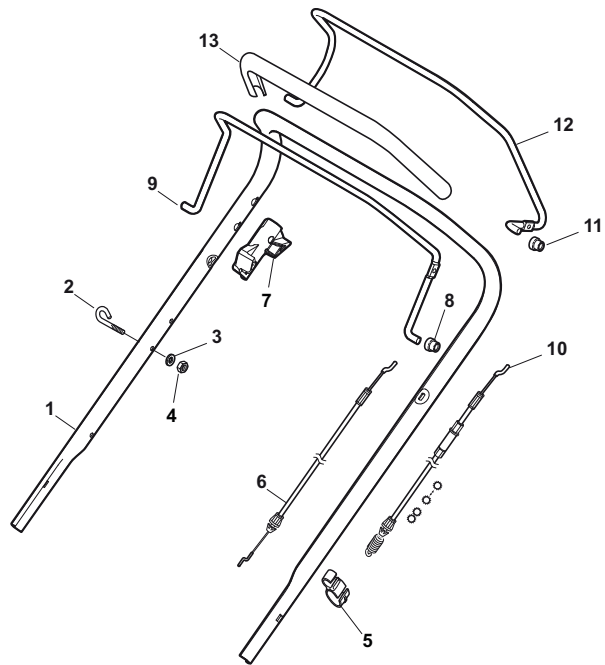

Position	Part No.	Q.Ty	Description
1	322108295/0	1	Stone-Guard
2	322600195/0	1	Ejection Guard
3	112727803/0	2	Screw
4	322806639/0	1	Fulcrum Pin
5	12154510/0	2	Nut
6	18203853/0	2	Protection
7	122450456/0	1	Spring
8	122517869/0	1	Pin
9	12604896/0	2	Crown Fastener

Position	Part No.	Q.Ty	Description
1	381007522/0	1	Handle, Upper Part
1	381006839/0	1	Handle, Upper Part with sponge handgrip
2	22430313/0	1	Guide Spring
3	12521330/0	1	Washer
4	12154510/0	1	Nut
5	118390020/0	1	Fairlead
6	181030056/0	1	Cable, Thread Engine Brake
7	322545204/0	1	Fulcrum Pin
8	22041966/0	1	Bush
9	181003300/1	1	Lever, Engine Brake
10	381030051/0	1	Cable, Rear Drive
11	22041966/0	1	Bush
12	181003301/0	1	Lever, Driving
13	22291050/0	1	Handgrip Black

Position	Part No.	Q.Ty	Description
1	181005525/0	1	Throttle Cable
2	12735103/0	1	Screw
3	12523040/0	1	Washer

Position	Part No.	Q.Ty	Description
1	12608600/0	2	Seeger
2	112728697/0	4	Screw
3	322042063/0	2	Bush
4	22753000/0	2	Pin
5	81003092/0	1	Gear Box
6	22601909/0	1	Pulley
7	12645700/0	1	Pin
8	22033283/0	1	Adjustment Rod
9	35063800/0	1	Belt
11	22041957/1	1	Bush
12	22450063/0	1	Spring
13	22680009/0	1	Washer
14	12154510/0	1	Nut
15	22110230/0	1	Cap

Position	Part No.	Q.Ty	Description
1	19216035/0	8	Bearing
2	381007416/1	2	Wheel Ø 200
3	322110645/0	2	Hub Cap
4	381007417/1	2	Wheel Ø 280
5	322110646/0	2	Hub Cap

Position	Part No.	Q.Ty	Description
1	112735108/1	3	Screw
2	122465607/3	1	Hub, Crankshaft Ø 22.2
3	181004458/0	1	Blade Standard
4	22160400/0	1	Elastic Washer
5	12523080/0	1	Washer
6	12735698/0	1	Screw
7	12139100/0	1	Feather, Crankshaft Ø 22.2