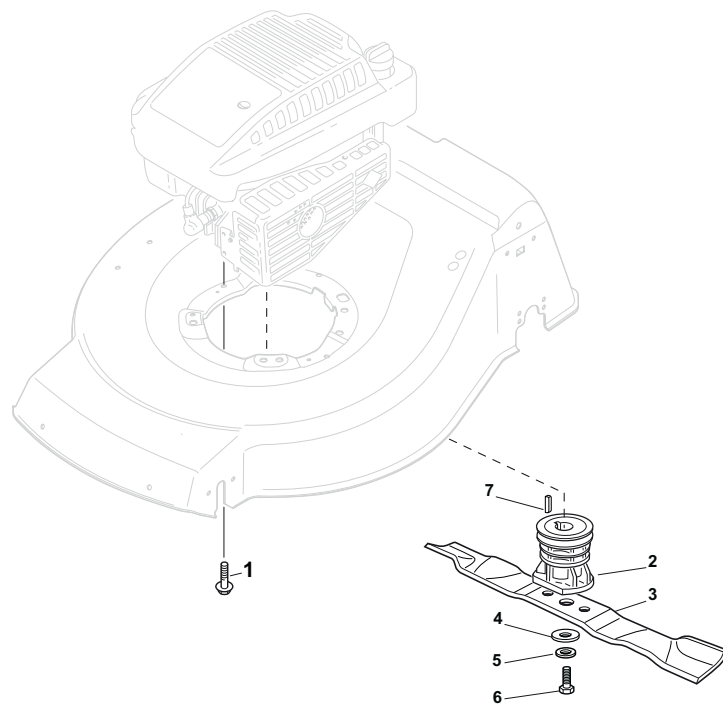

Position	Part No.	Q.Ty	Description
1	322108295/0	1	Stone-Guard
2	322600195/0	1	Ejection Guard
3	112727803/0	2	Screw
4	322806639/0	1	Fulcrum Pin
5	12154510/0	2	Nut
6	18203853/0	2	Protection
7	122450456/0	1	Spring
8	122517869/0	1	Pin
9	12604896/0	2	Crown Fastener

Position	Part No.	Q.Ty	Description
1	381007522/0	1	Handle, Upper Part
1	381006839/0	1	Handle, Upper Part with sponge handgrip
2	22430313/0	1	Guide Spring
3	12521330/0	1	Washer
4	12154510/0	1	Nut
5	118390020/0	1	Fairlead
6	181030056/0	1	Cable, Thread Engine Brake
7	322545204/0	1	Fulcrum Pin
8	22041966/0	1	Bush
9	181003300/1	1	Lever, Engine Brake
10	381030051/0	1	Cable, Rear Drive
11	22041966/0	1	Bush
12	181003301/0	1	Lever, Driving
13	22291050/0	1	Handgrip Black

Position	Part No.	Q.Ty	Description
1	181005525/0	1	Throttle Cable
2	12735103/0	1	Screw
3	12523040/0	1	Washer

Position	Part No.	Q.Ty	Description
1	12608600/0	2	Seeger
2	112728697/0	4	Screw
3	322042063/0	2	Bush
4	22753000/0	2	Pin
5	81003092/0	1	Gear Box
6	22601909/0	1	Pulley
7	12645700/0	1	Pin
8	22033283/0	1	Adjustment Rod
9	35063800/0	1	Belt
11	22041957/1	1	Bush
12	22450063/0	1	Spring
13	22680009/0	1	Washer
14	12154510/0	1	Nut
15	22110230/0	1	Cap

Position	Part No.	Q.Ty	Description
1	19216035/0	8	Bearing
2	381007416/1	2	Wheel Ø 200
3	322110645/0	2	Hub Cap
4	381007417/1	2	Wheel Ø 280
5	322110646/0	2	Hub Cap

Position	Part No.	Q.Ty	Description
1	112735108/1	3	Screw
2	122465607/3	1	Hub, Crankshaft Ø 22.2
3	181004458/0	1	Blade Standard
4	22160400/0	1	Elastic Washer
5	12523080/0	1	Washer
6	12735698/0	1	Screw
7	12139100/0	1	Feather, Crankshaft Ø 22.2