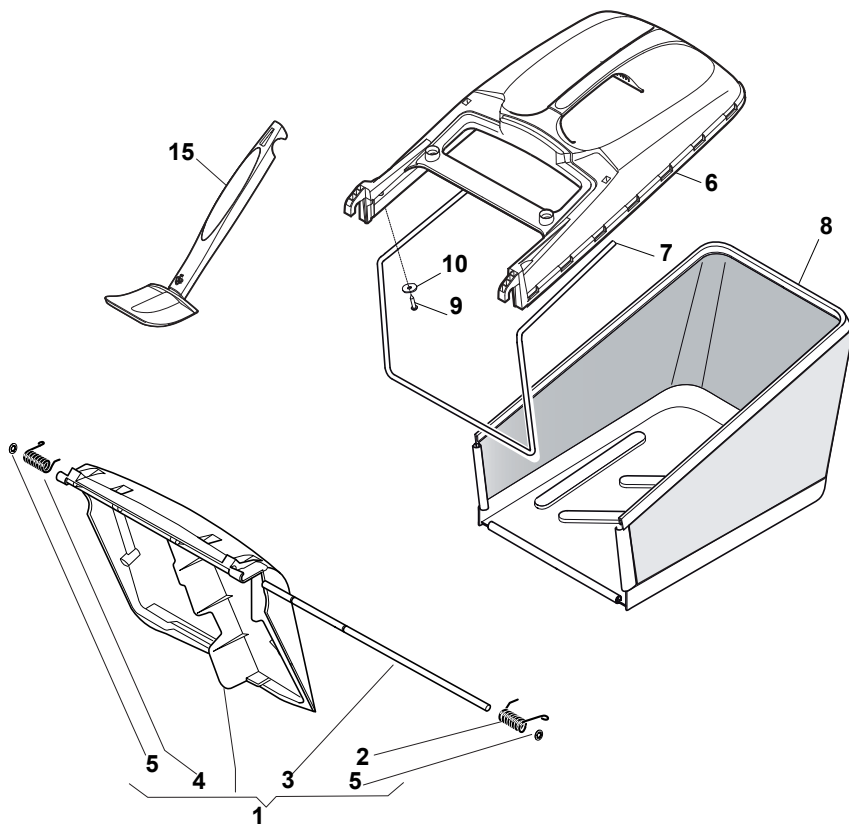

Position	Part No.	Q.Ty	Description
1	381006719/0	1	Handle, Lower Part
2	381005149/0	1	Bracket, R
3	381005151/0	1	Bracket, L
4	381003253/0	4	Handle
5	322680016/0	4	Support
6	22131750/0	4	Nut
7	322399835/0	4	Knob
10	12760605/0	2	Screw
11	25038002/1	2	Bush
12	12155000/0	2	Nut
13	322192156/0	1	Fair Led

Position	Part No.	Q.Ty	Description
1	381007522/0	1	Handle, Upper Part
1	381006839/0	1	Handle, Upper Part with sponge handgrip
2	22430313/0	1	Guide Spring
3	12521330/0	1	Washer
4	12154510/0	1	Nut
5	118390020/0	1	Fairlead
6	181030056/0	1	Cable, Thread Engine Brake
7	322545204/0	1	Fulcrum Pin
8	22041966/0	1	Bush
9	181003300/1	1	Lever, Engine Brake
10	381030051/0	1	Cable, Rear Drive
11	22041966/0	1	Bush
12	181003301/0	1	Lever, Driving
13	22291050/0	1	Handgrip Black

Position	Part No.	Q.Ty	Description
1	181005525/0	1	Throttle Cable
2	12735103/0	1	Screw
3	12523040/0	1	Washer

Position	Part No.	Q.Ty	Description
1	12608600/0	2	Seeger
2	112728697/0	4	Screw
3	322042063/0	2	Bush
4	22753000/0	2	Pin
5	81003092/0	1	Gear Box
6	22601909/0	1	Pulley
7	12645700/0	1	Pin
8	22033283/0	1	Adjustment Rod
9	35063800/0	1	Belt
11	22041957/1	1	Bush
12	22450063/0	1	Spring
13	22680009/0	1	Washer
14	12154510/0	1	Nut
15	22110230/0	1	Cap

Position	Part No.	Q.Ty	Description
1	19216035/0	8	Bearing
2	381007416/1	2	Wheel Ø 200
3	322110645/0	2	Hub Cap
4	381007417/1	2	Wheel Ø 280
5	322110646/0	2	Hub Cap

Position	Part No.	Q.Ty	Description
1	112735108/1	3	Screw
2	122465607/3	1	Hub, Crankshaft Ø 22.2
3	181004458/0	1	Blade Standard
4	22160400/0	1	Elastic Washer
5	12523080/0	1	Washer
6	12735698/0	1	Screw
7	12139100/0	1	Feather, Crankshaft Ø 22.2