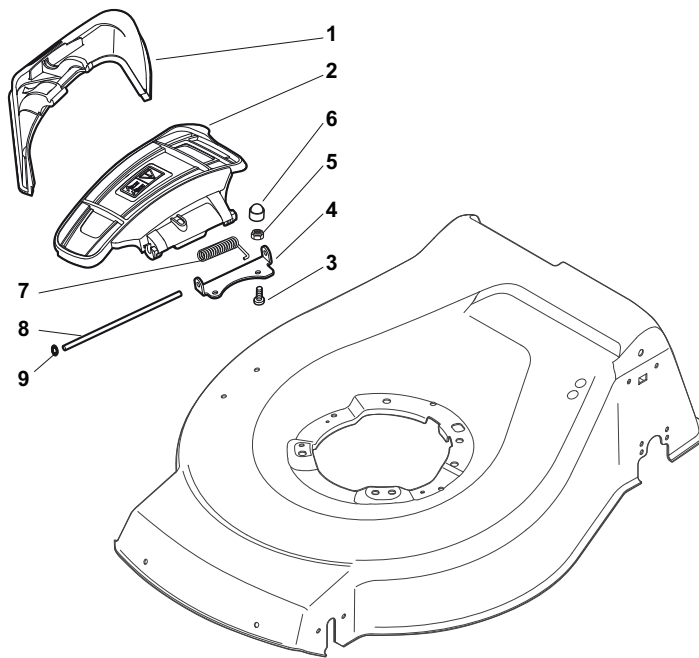

THIS INFORMATION IS NOT INTENDED FOR SALE OR RESALE, AND THIS NOTICE MUST REMAIN ON ALL COPIES.

Position	Part No.	Q.Ty	Description
1	381004538/0	1	Deck Red
2	122534131/0	1	Pin
3	381003398/0	1	Lever, Height Adjustment
4	12154510/0	1	Nut
5	12788512/0	1	Screw
6	322394503/0	1	Knob
7	12521310/0	1	Washer
8	12150000/0	1	Nut
10	122943013/0	1	Screw
11	381002030/0	1	Rod, Height Adjustment
12	112436051/0	1	Plate
13	112727803/0	3	Screw
14	12154510/0	3	Nut
15	112727801/0	1	Screw
16	381002883/1	1	Axle, Front Wheels
17	12154510/0	1	Nut
18	12728450/0	1	Screw
19	322034002/0	1	Washing Connection
21	322600145/0	2	Protection, Wheel
24	12521350/0	4	Washer
25	12155000/0	4	Nut
27	322600208/0	2	Protection, Wheel
31	381302835/0	1	Axle, Rear Wheels
32	122450460/0	1	Spring
33	112728697/0	4	Screw
34	22545152/0	2	Plate
35	112728697/0	4	Screw
36	322785304/1	2	Support
37	122570134/0	1	Pinion L
38	322120115/0	2	Ring Gear
39	112728706/0	6	Screw
40	122570133/0	1	Pinion R
41	122446192/0	1	Spring

Position	Part No.	Q.Ty	Description
1	322108295/0	1	Stone-Guard
2	322600195/0	1	Ejection Guard
3	112727803/0	2	Screw
4	322806639/0	1	Fulcrum Pin
5	12154510/0	2	Nut
6	18203853/0	2	Protection
7	122450456/0	1	Spring
8	122517869/0	1	Pin
9	12604896/0	2	Crown Fastener

Position	Part No.	Q.Ty	Description
1	19216035/0	8	Bearing
2	381007416/1	2	Wheel Ø 200
3	322110645/0	2	Hub Cap
4	381007417/1	2	Wheel Ø 280
5	322110646/0	2	Hub Cap

Position	Part No.	Q.Ty	Description
1	112735108/1	3	Screw
2	122465607/3	1	Hub, Crankshaft Ø 22.2
3	181004458/0	1	Blade Standard
4	22160400/0	1	Elastic Washer
5	12523080/0	1	Washer
6	12735698/0	1	Screw
7	12139100/0	1	Feather, Crankshaft Ø 22.2