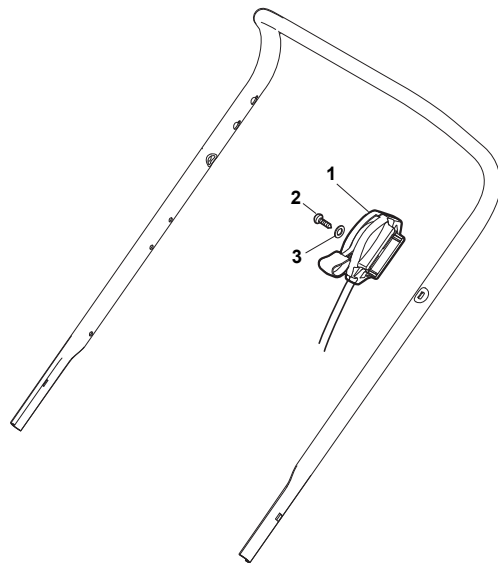

Position	Part No.	Q.Ty	Description
1	322108295/0	1	Stone-Guard
2	322600195/0	1	Ejection Guard
3	112727803/0	2	Screw
4	322806639/0	1	Fulcrum Pin
5	12154510/0	2	Nut
6	18203853/0	2	Protection
7	122450456/0	1	Spring
8	122517869/0	1	Pin
9	12604896/0	2	Crown Fastener

Position	Part No.	Q.Ty	Description
1	22291150/0	1	Rubber Insert
2	322060198/1	1	Protection, Belt
3	12728530/0	3	Screw
4	22140223/0	1	Deflector

Position	Part No.	Q.Ty	Description
1	322500102/0	1	Air Intake Grill
2	112523000/1	2	Washer
3	12728124/0	2	Screw
5	322226151/0	1	Mask, Black
10	112728697/0	2	Screw
11	322820082/0	1	Cap
12	322820083/0	1	Cap

Position	Part No.	Q.Ty	Description
1	381007522/0	1	Handle, Upper Part
1	381006839/0	1	Handle, Upper Part with sponge handgrip
2	22430313/0	1	Guide Spring
3	12521330/0	1	Washer
4	12154510/0	1	Nut
5	118390020/0	1	Fairlead
6	181030053/0	1	Cable, Thread Engine Brake
7	322545204/0	1	Fulcrum Pin
8	22041966/0	1	Bush
9	181003300/1	1	Lever, Engine Brake
10	381030051/0	1	Cable, Rear Drive
11	22041966/0	1	Bush
12	181003301/0	1	Lever, Driving
13	22291050/0	1	Handgrip Black

Position	Part No.	Q.Ty	Description
1	181005501/1	1	Throttle Cable
2	12735103/0	1	Screw
3	12523040/0	1	Washer

Position	Part No.	Q.Ty	Description
1	12608600/0	2	Seeger
2	112728697/0	4	Screw
3	322042063/0	2	Bush
4	22753000/0	2	Pin
5	81003092/0	1	Gear Box
6	22601909/0	1	Pulley
7	12645700/0	1	Pin
8	22033283/0	1	Adjustment Rod
9	35063800/0	1	Belt
11	22041957/1	1	Bush
12	22450063/0	1	Spring
13	22680009/0	1	Washer
14	12154510/0	1	Nut
15	22110230/0	1	Cap