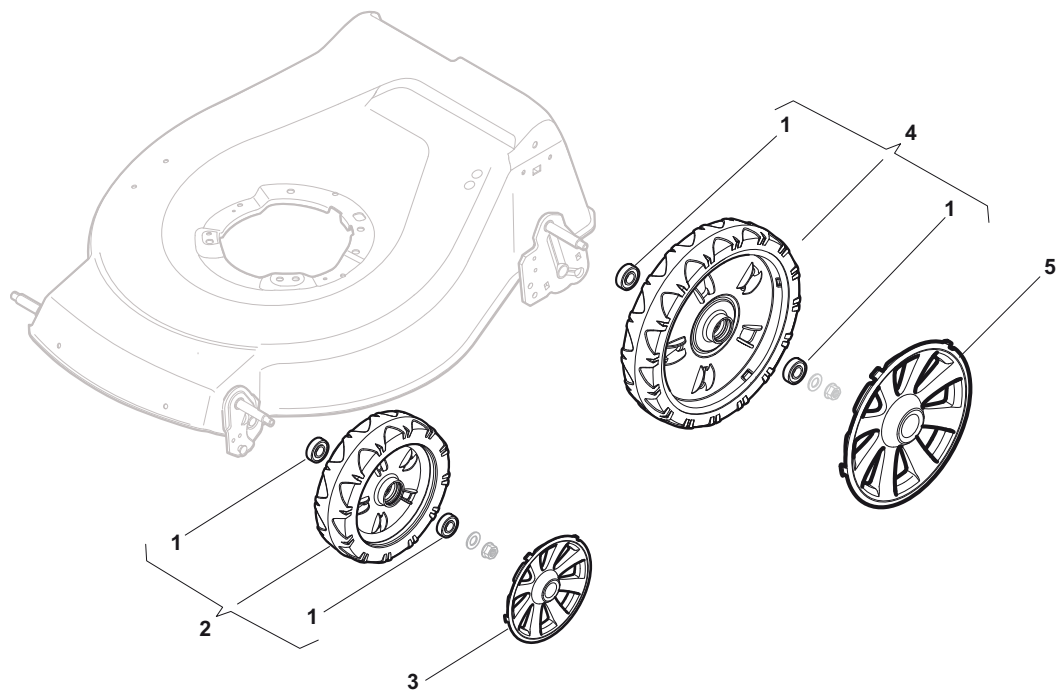

Position	Part No.	Q.Ty	Description
1	381006719/0	1	Handle, Lower Part
2	381005149/0	1	Bracket, R
3	381005151/0	1	Bracket, L
4	381003253/0	4	Handle
5	322680016/0	4	Support
6	22131750/0	4	Nut
7	322399835/0	4	Knob
10	12760605/0	2	Screw
11	25038002/1	2	Bush
12	12155000/0	2	Nut
13	322192156/0	1	Fair Led

Position	Part No.	Q.Ty	Description
1	381007522/0	1	Handle, Upper Part
1	381006839/0	1	Handle, Upper Part with sponge handgrip
2	22430313/0	1	Guide Spring
3	12521330/0	1	Washer
4	12154510/0	1	Nut
5	118390020/0	1	Fairlead
6	181030053/0	1	Cable, Thread Engine Brake
7	322545204/0	1	Fulcrum Pin
8	22041966/0	1	Bush
9	181003300/1	1	Lever, Engine Brake
10	381030051/0	1	Cable, Rear Drive
11	22041966/0	1	Bush
12	181003301/0	1	Lever, Driving
13	22291050/0	1	Handgrip Black

Position	Part No.	Q.Ty	Description
1	181005501/1	1	Throttle Cable
2	12735103/0	1	Screw
3	12523040/0	1	Washer

Position	Part No.	Q.Ty	Description
1	12608600/0	2	Seeger
2	112728697/0	4	Screw
3	322042063/0	2	Bush
4	22753000/0	2	Pin
5	81003092/0	1	Gear Box
6	22601909/0	1	Pulley
7	12645700/0	1	Pin
8	22033283/0	1	Adjustment Rod
9	35063800/0	1	Belt
11	22041957/1	1	Bush
12	22450063/0	1	Spring
13	22680009/0	1	Washer
14	12154510/0	1	Nut
15	22110230/0	1	Cap

Position	Part No.	Q.Ty	Description
1	19216035/0	8	Bearing
2	381007416/1	2	Wheel Ø 200
3	322110645/0	2	Hub Cap
4	381007417/1	2	Wheel Ø 280
5	322110646/0	2	Hub Cap

Position	Part No.	Q.Ty	Description
1	112735108/1	3	Screw
2	122465607/3	1	Hub, Crankshaft Ø 22.2
3	181004458/0	1	Blade Standard
4	22160400/0	1	Elastic Washer
5	12523080/0	1	Washer
6	12735698/0	1	Screw
7	12139100/0	1	Feather, Crankshaft Ø 22.2