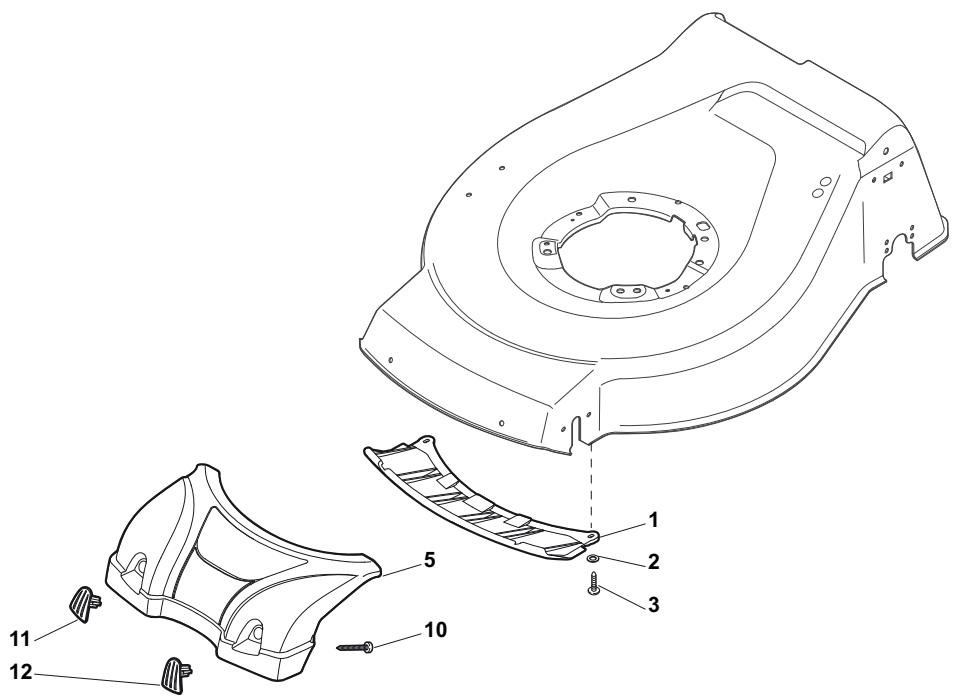

Position	Part No.	Q.Ty	Description
1	322500102/0	1	Air Intake Grill
2	112523000/1	2	Washer
3	12728124/0	2	Screw
5	322226151/0	1	Mask, Black
10	112728697/0	2	Screw
11	322820082/0	1	Cap
12	322820083/0	1	Cap