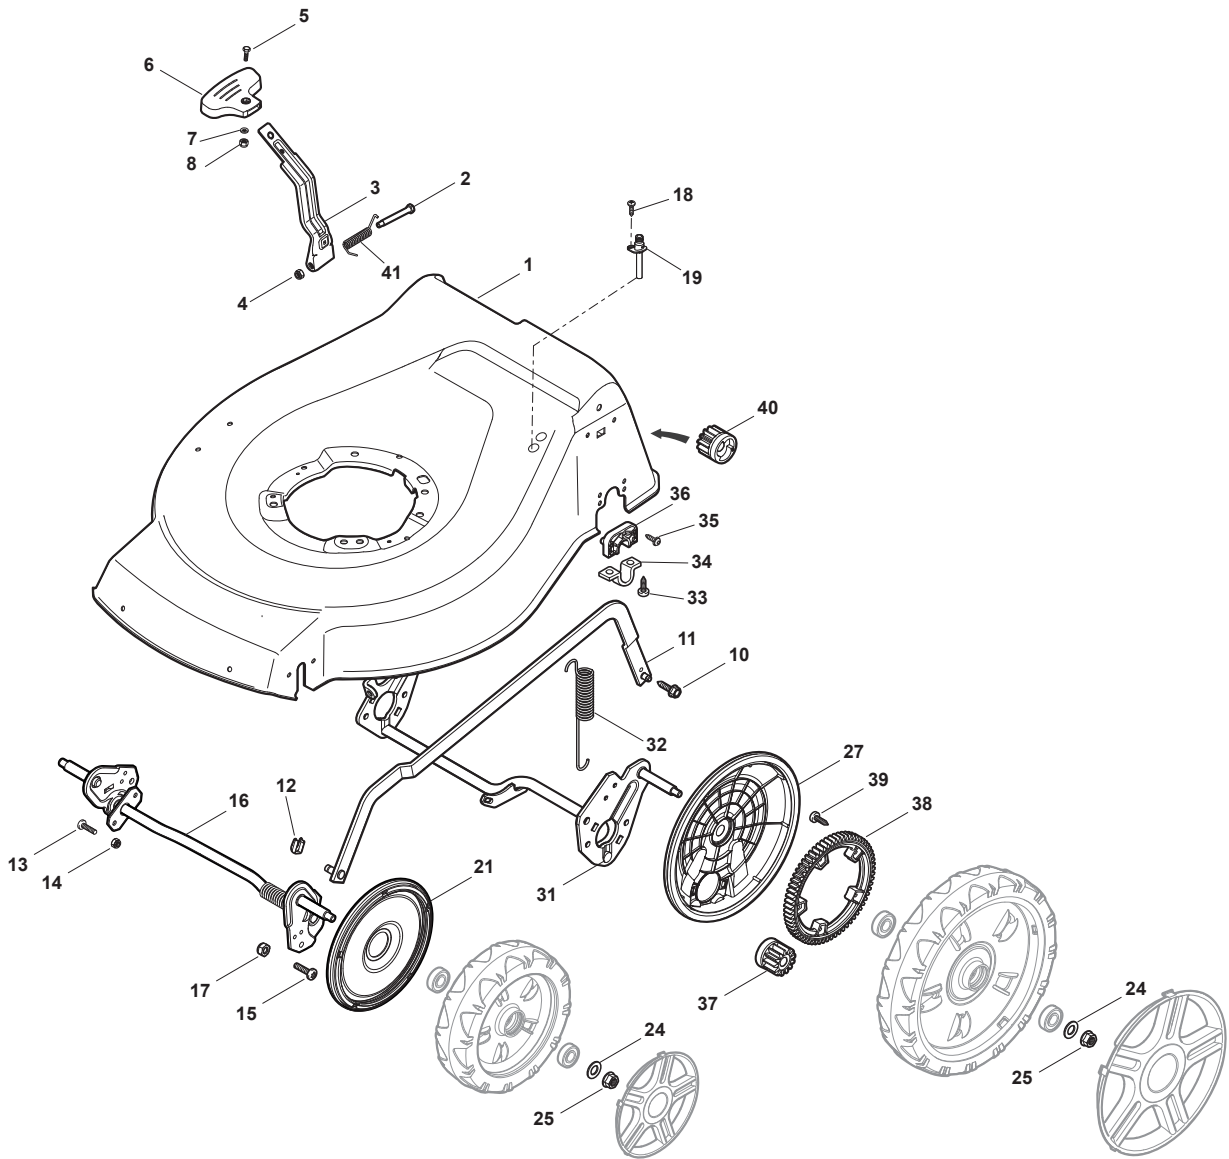

Position	Part No.	Q.Ty	Description
1	381004538/0	1	Deck Red
2	122534131/0	1	Pin
3	381003398/0	1	Lever, Height Adjustment
4	12154510/0	1	Nut
5	12788512/0	1	Screw
6	322394503/0	1	Knob
7	12521310/0	1	Washer
8	12150000/0	1	Nut
10	122943013/0	1	Screw
11	381002030/0	1	Rod, Height Adjustment
12	112436051/0	1	Plate
13	112727803/0	3	Screw
14	12154510/0	3	Nut
15	112727801/0	1	Screw
16	381002883/1	1	Axle, Front Wheels
17	12154510/0	1	Nut
18	12728450/0	1	Screw
19	322034002/0	1	Washing Connection
21	322600145/0	2	Protection, Wheel
24	12521350/0	4	Washer
25	12155000/0	4	Nut
27	322600208/0	2	Protection, Wheel
31	381302835/0	1	Axle, Rear Wheels
32	122450460/0	1	Spring
33	112728697/0	4	Screw
34	22545152/0	2	Plate
35	112728697/0	4	Screw
36	322785304/1	2	Support
37	122570134/0	1	Pinion L
38	322120115/0	2	Ring Gear
39	112728706/0	6	Screw
40	122570133/0	1	Pinion R
41	122446192/0	1	Spring