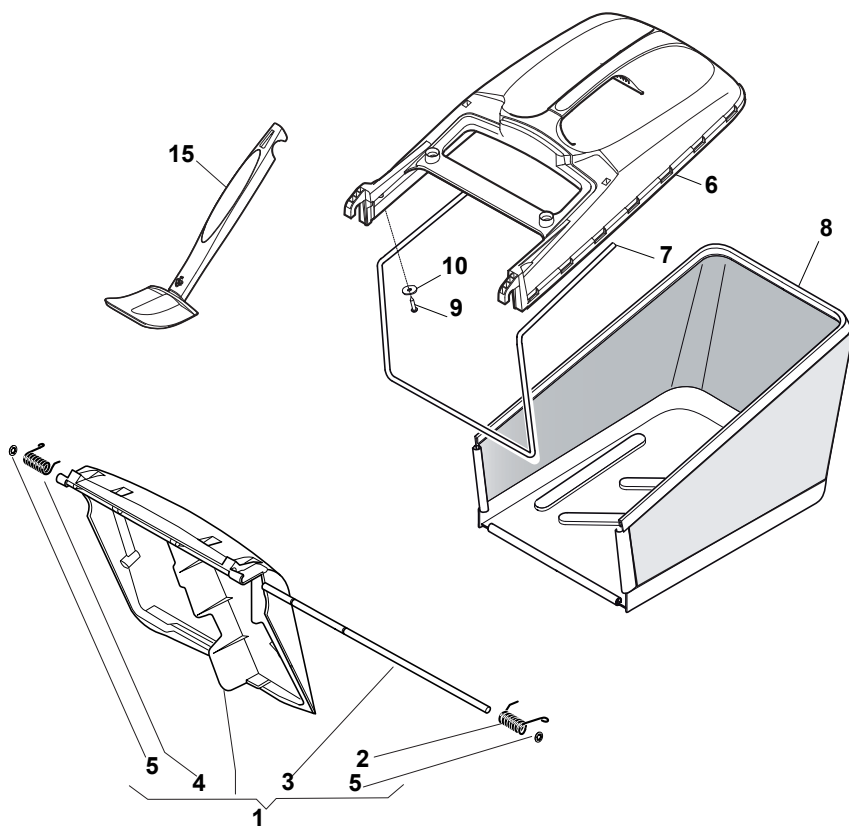

Position	Part No.	Q.Ty	Description
1	381006719/0	1	Handle, Lower Part
2	381005149/0	1	Bracket, R
3	381005151/0	1	Bracket, L
4	381003253/0	4	Handle
5	322680016/0	4	Support
6	22131750/0	4	Nut
7	322399835/0	4	Knob
10	12760605/0	2	Screw
11	25038002/1	2	Bush
12	12155000/0	2	Nut
13	322192156/0	1	Fair Led

Position	Part No.	Q.Ty	Description
1	381007522/0	1	Handle, Upper Part
1	381006839/0	1	Handle, Upper Part with sponge handgrip
2	22430313/0	1	Guide Spring
3	12521330/0	1	Washer
4	12154510/0	1	Nut
5	118390020/0	1	Fairlead
6	181030053/0	1	Cable, Thread Engine Brake
7	322545204/0	1	Fulcrum Pin
8	22041966/0	1	Bush
9	181003300/1	1	Lever, Engine Brake
10	381030051/0	1	Cable, Rear Drive
11	22041966/0	1	Bush
12	181003301/0	1	Lever, Driving
13	22291050/0	1	Handgrip Black

Position	Part No.	Q.Ty	Description
1	181005501/1	1	Throttle Cable
2	12735103/0	1	Screw
3	12523040/0	1	Washer

Position	Part No.	Q.Ty	Description
1	12608600/0	2	Seeger
2	112728697/0	4	Screw
3	322042063/0	2	Bush
4	22753000/0	2	Pin
5	81003092/0	1	Gear Box
6	22601909/0	1	Pulley
7	12645700/0	1	Pin
8	22033283/0	1	Adjustment Rod
9	35063800/0	1	Belt
11	22041957/1	1	Bush
12	22450063/0	1	Spring
13	22680009/0	1	Washer
14	12154510/0	1	Nut
15	22110230/0	1	Cap

Position	Part No.	Q.Ty	Description
1	19216035/0	8	Bearing
2	381007416/1	2	Wheel Ø 200
3	322110645/0	2	Hub Cap
4	381007417/1	2	Wheel Ø 280
5	322110646/0	2	Hub Cap

Position	Part No.	Q.Ty	Description
1	112735108/1	3	Screw
2	122465607/3	1	Hub, Crankshaft Ø 22.2
3	181004458/0	1	Blade Standard
4	22160400/0	1	Elastic Washer
5	12523080/0	1	Washer
6	12735698/0	1	Screw
7	12139100/0	1	Feather, Crankshaft Ø 22.2