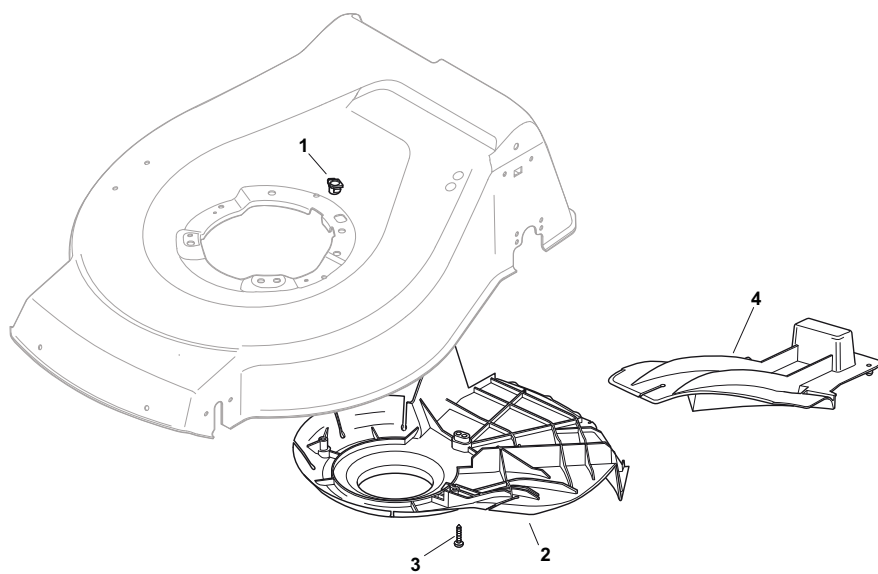

THIS INFORMATION IS NOT INTENDED FOR SALE OR RESALE, AND THIS NOTICE MUST REMAIN ON ALL COPIES.

Position	Part No.	Q.Ty	Description
1	381004538/0	1	Deck Red
2	122534131/0	1	Pin
3	381003398/0	1	Lever, Height Adjustment
4	12154510/0	1	Nut
5	12788512/0	1	Screw
6	322394503/0	1	Knob
7	12521310/0	1	Washer
8	12150000/0	1	Nut
10	122943013/0	1	Screw
11	381002030/0	1	Rod, Height Adjustment
12	112436051/0	1	Plate
13	112727803/0	3	Screw
14	12154510/0	3	Nut
15	112727801/0	1	Screw
16	381002883/1	1	Axle, Front Wheels
17	12154510/0	1	Nut
18	12728450/0	1	Screw
19	322034002/0	1	Washing Connection
21	322600145/0	2	Protection, Wheel
24	12521350/0	4	Washer
25	12155000/0	4	Nut
27	322600208/0	2	Protection, Wheel
31	381302835/0	1	Axle, Rear Wheels
32	122450460/0	1	Spring
33	112728697/0	4	Screw
34	22545152/0	2	Plate
35	112728697/0	4	Screw
36	322785304/1	2	Support
37	122570134/0	1	Pinion L
38	322120115/0	2	Ring Gear
39	112728706/0	6	Screw
40	122570133/0	1	Pinion R
41	122446192/0	1	Spring

Position	Part No.	Q.Ty	Description
1	322108295/0	1	Stone-Guard
2	322600195/0	1	Ejection Guard
3	112727803/0	2	Screw
4	322806639/0	1	Fulcrum Pin
5	12154510/0	2	Nut
6	18203853/0	2	Protection
7	122450456/0	1	Spring
8	122517869/0	1	Pin
9	12604896/0	2	Crown Fastener

Position	Part No.	Q.Ty	Description
1	19216035/0	8	Bearing
2	381007416/1	2	Wheel Ø 200
3	322110645/0	2	Hub Cap
4	381007417/1	2	Wheel Ø 280
5	322110646/0	2	Hub Cap

Position	Part No.	Q.Ty	Description
1	112735108/1	3	Screw
2	122465607/3	1	Hub, Crankshaft Ø 22.2
3	181004458/0	1	Blade Standard
4	22160400/0	1	Elastic Washer
5	12523080/0	1	Washer
6	12735698/0	1	Screw
7	12139100/0	1	Feather, Crankshaft Ø 22.2