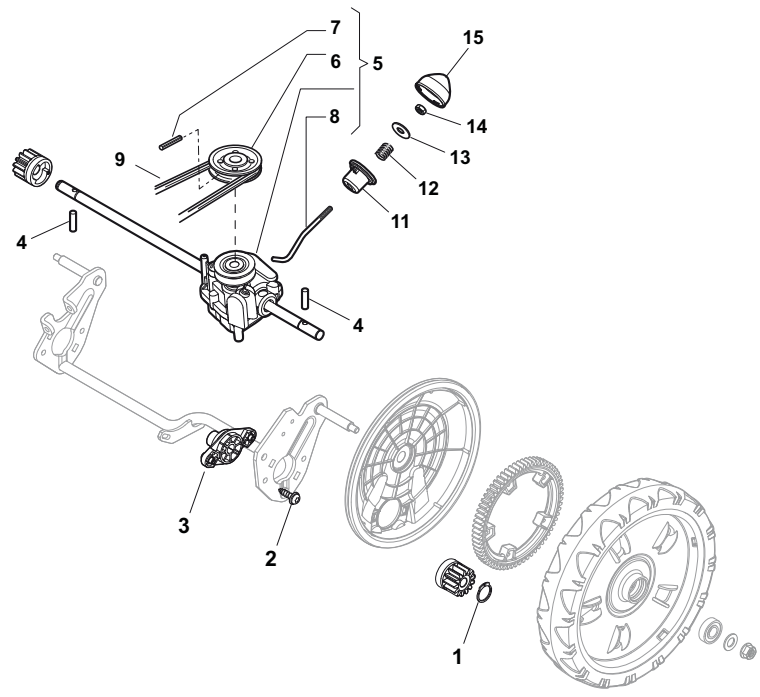

Position	Part No.	Q.Ty	Description
1	12608600/0	2	Seeger
2	112728697/0	4	Screw
3	322042063/0	2	Bush
4	22753000/0	2	Pin
5	81003092/0	1	Gear Box
6	22601909/0	1	Pulley
7	12645700/0	1	Pin
8	22033283/0	1	Adjustment Rod
9	35063800/0	1	Belt
11	22041957/1	1	Bush
12	22450063/0	1	Spring
13	22680009/0	1	Washer
14	12154510/0	1	Nut
15	22110230/0	1	Cap