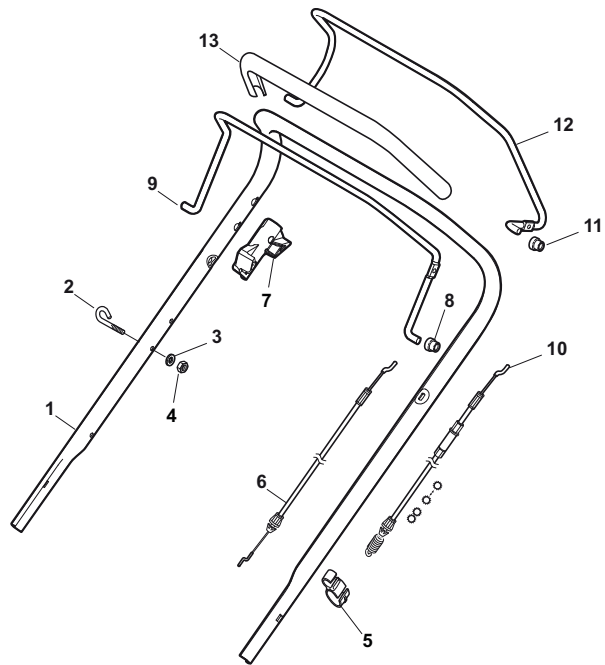

Position	Part No.	Q.Ty	Description
1	322108295/0	1	Stone-Guard
2	322600195/0	1	Ejection Guard
3	112727803/0	2	Screw
4	322806639/0	1	Fulcrum Pin
5	12154510/0	2	Nut
6	18203853/0	2	Protection
7	122450456/0	1	Spring
8	122517869/0	1	Pin
9	12604896/0	2	Crown Fastener

Position	Part No.	Q.Ty	Description
1	381007522/0	1	Handle, Upper Part
1	381006839/0	1	Handle, Upper Part with sponge handgrip
2	22430313/0	1	Guide Spring
3	12521330/0	1	Washer
4	12154510/0	1	Nut
5	118390020/0	1	Fairlead
6	181030053/0	1	Cable, Thread Engine Brake
7	322545204/0	1	Fulcrum Pin
8	22041966/0	1	Bush
9	181003300/1	1	Lever, Engine Brake
10	381030051/0	1	Cable, Rear Drive
11	22041966/0	1	Bush
12	181003301/0	1	Lever, Driving
13	22291050/0	1	Handgrip Black

Position	Part No.	Q.Ty	Description
1	181005501/1	1	Throttle Cable
2	12735103/0	1	Screw
3	12523040/0	1	Washer

Position	Part No.	Q.Ty	Description
1	12608600/0	2	Seeger
2	112728697/0	4	Screw
3	322042063/0	2	Bush
4	22753000/0	2	Pin
5	81003092/0	1	Gear Box
6	22601909/0	1	Pulley
7	12645700/0	1	Pin
8	22033283/0	1	Adjustment Rod
9	35063800/0	1	Belt
11	22041957/1	1	Bush
12	22450063/0	1	Spring
13	22680009/0	1	Washer
14	12154510/0	1	Nut
15	22110230/0	1	Cap

Position	Part No.	Q.Ty	Description
1	19216035/0	8	Bearing
2	381007416/1	2	Wheel Ø 200
3	322110645/0	2	Hub Cap
4	381007417/1	2	Wheel Ø 280
5	322110646/0	2	Hub Cap

Position	Part No.	Q.Ty	Description
1	112735108/1	3	Screw
2	122465607/3	1	Hub, Crankshaft Ø 22.2
3	181004458/0	1	Blade Standard
4	22160400/0	1	Elastic Washer
5	12523080/0	1	Washer
6	12735698/0	1	Screw
7	12139100/0	1	Feather, Crankshaft Ø 22.2