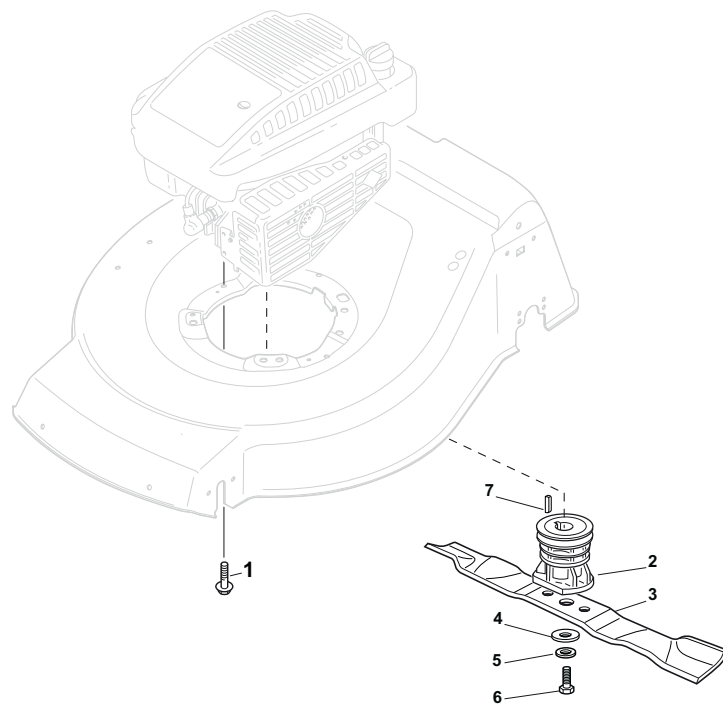

Position	Part No.	Q.Ty	Description
1	322108295/0	1	Stone-Guard
2	322600195/0	1	Ejection Guard
3	112727803/0	2	Screw
4	322806639/0	1	Fulcrum Pin
5	12154510/0	2	Nut
6	18203853/0	2	Protection
7	122450456/0	1	Spring
8	122517869/0	1	Pin
9	12604896/0	2	Crown Fastener

Position	Part No.	Q.Ty	Description
1	381007522/0	1	Handle, Upper Part
1	381006839/0	1	Handle, Upper Part with sponge handgrip
2	22430313/0	1	Guide Spring
3	12521330/0	1	Washer
4	12154510/0	1	Nut
5	118390020/0	1	Fairlead
6	181030053/0	1	Cable, Thread Engine Brake
7	322545204/0	1	Fulcrum Pin
8	22041966/0	1	Bush
9	181003300/1	1	Lever, Engine Brake
10	381030051/0	1	Cable, Rear Drive
11	22041966/0	1	Bush
12	181003301/0	1	Lever, Driving
13	22291050/0	1	Handgrip Black

Position	Part No.	Q.Ty	Description
1	181005501/1	1	Throttle Cable
2	12735103/0	1	Screw
3	12523040/0	1	Washer

Position	Part No.	Q.Ty	Description
1	12608600/0	2	Seeger
2	112728697/0	4	Screw
3	322042063/0	2	Bush
4	22753000/0	2	Pin
5	81003092/0	1	Gear Box
6	22601909/0	1	Pulley
7	12645700/0	1	Pin
8	22033283/0	1	Adjustment Rod
9	35063800/0	1	Belt
11	22041957/1	1	Bush
12	22450063/0	1	Spring
13	22680009/0	1	Washer
14	12154510/0	1	Nut
15	22110230/0	1	Cap

Position	Part No.	Q.Ty	Description
1	19216035/0	8	Bearing
2	381007416/1	2	Wheel Ø 200
3	322110645/0	2	Hub Cap
4	381007417/1	2	Wheel Ø 280
5	322110646/0	2	Hub Cap

Position	Part No.	Q.Ty	Description
1	112735108/1	3	Screw
2	122465607/3	1	Hub, Crankshaft Ø 22.2
3	181004458/0	1	Blade Standard
4	22160400/0	1	Elastic Washer
5	12523080/0	1	Washer
6	12735698/0	1	Screw
7	12139100/0	1	Feather, Crankshaft Ø 22.2