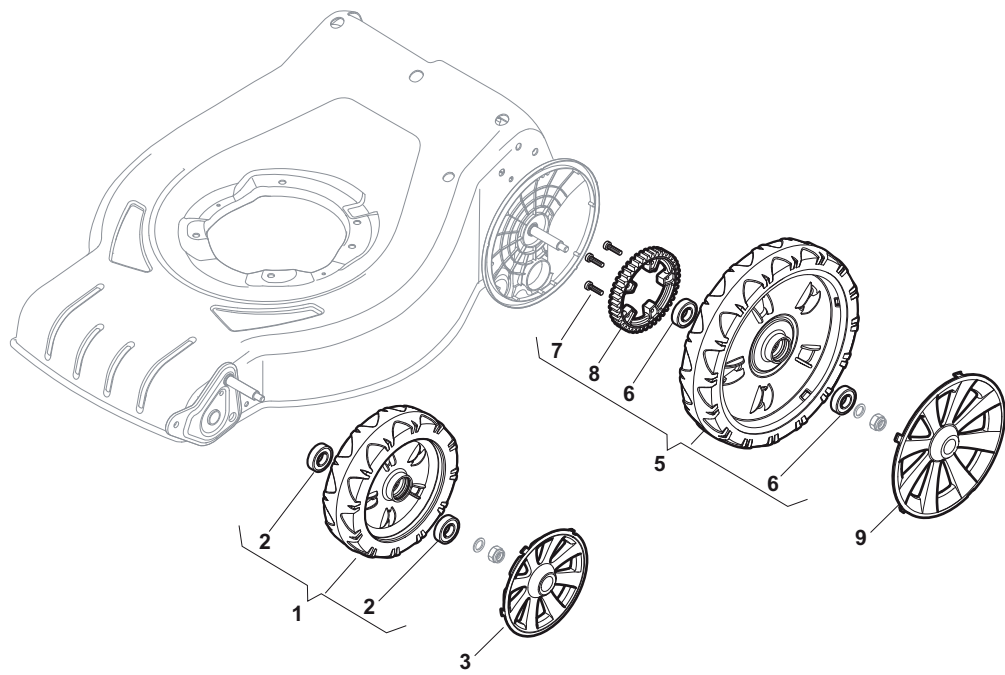

Position	Part No.	Q.Ty	Description
1	381302821/0	1	Axle, Front Wheels
2	22545142/0	2	Plate
3	112728698/0	4	Screw
4	12521350/0	2	Washer
5	12155000/0	2	Nut
6	112436051/0	2	Plate
7	322869683/0	1	Rod, Height Adjustment
8	122519820/0	2	Pin
8	122519823/0	2	Pin
9	122446193/0	1	Spring
11	112728698/0	4	Screw
12	22545152/0	2	Plate
13	381302817/0	1	Axle, Rear Wheels
14	122534131/0	1	Pin
15	381003357/0	1	Lever, Height Adjustment
16	122446192/0	1	Spring
17	12154510/0	1	Nut
18	322600205/0	2	Wheel Protection
21	12521350/0	2	Washer
22	12155000/0	2	Nut

Position	Part No.	Q.Ty	Description
1	381007416/1	2	Ruota Ø 200
2	19216035/0	4	Bearing
3	322110645/0	2	Hub Cap Grey
5	381007417/1	2	Ruota Ø 280
6	19216035/0	4	Bearing
7	112728706/0	6	Screw
8	322120115/0	2	Ring Gear
9	322110646/0	2	Hub Cap Grey

Position	Part No.	Q.Ty	Description
1	381006739/0	1	Handle, Upper Part
1	381006745/0	1	Handle, Upper Part with sponge handgrip
2	22430313/0	1	Guide Spring
3	12521330/0	1	Washer
4	12154510/0	1	Nut
5	118390020/0	1	Fairlead
6	181003363/1	1	Lever, Engine Brake Black
7	181030069/0	1	Cable, Thread Engine Brake
8	12727783/0	1	Screw
9	12154510/0	1	Nut
10	181003364/0	1	Lever, Driving Black
11	381030051/0	1	Cable, Rear Drive
12	181005517/0	1	Throttle Cable

Position	Part No.	Q.Ty	Description
1	12608600/0	4	Seeger
2	22570120/1	1	Pinion L
3	22570110/1	1	Pinion R
4	322042066/0	2	Bush
5	112521371/0	2	Washer
6	81003092/0	1	Gear Box
7	22601904/0	1	Pulley
8	12645700/0	1	Pin
9	22033283/0	1	Adjustment Rod
10	35063800/0	1	Belt
11	22041957/1	1	Bush
12	22450063/0	1	Spring
13	22680009/0	1	Washer
14	12154510/0	1	Nut
15	22110230/0	1	Cap
16	22753000/0	2	Pin