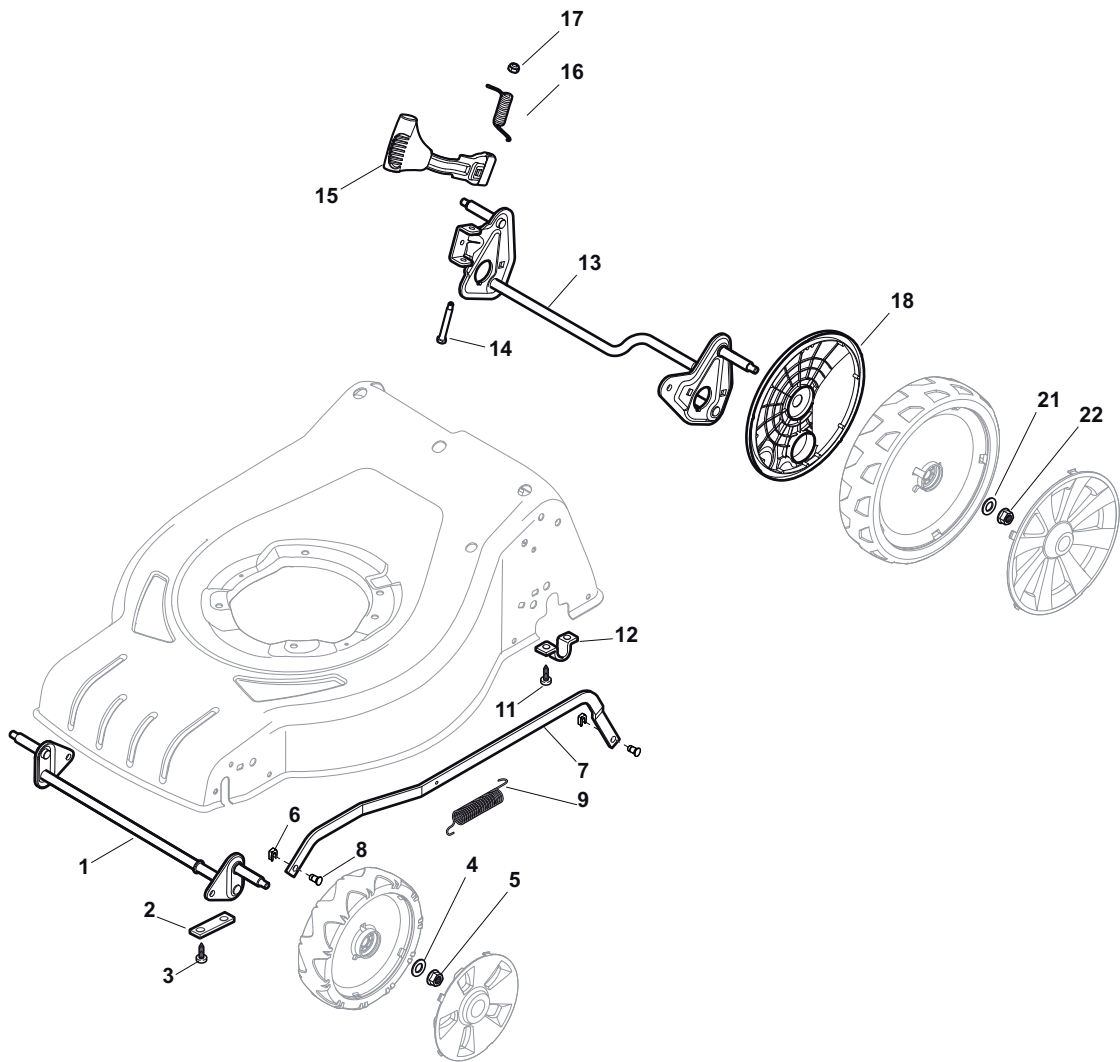

Position	Part No.	Q.Ty	Description
1	381302821/0	1	Axle, Front Wheels
2	22545142/0	2	Plate
3	112728698/0	4	Screw
4	12521350/0	2	Washer
5	12155000/0	2	Nut
6	112436051/0	2	Plate
7	322869683/0	1	Rod, Height Adjustment
8	122519820/0	2	Pin
8	122519823/0	2	Pin
9	122446193/0	1	Spring
11	112728698/0	4	Screw
12	22545152/0	2	Plate
13	381302817/0	1	Axle, Rear Wheels
14	122534131/0	1	Pin
15	381003357/0	1	Lever, Height Adjustment
16	122446192/0	1	Spring
17	12154510/0	1	Nut
18	322600205/0	2	Wheel Protection
21	12521350/0	2	Washer
22	12155000/0	2	Nut

Position	Part No.	Q.Ty	Description
1	381007416/1	2	Ruota Ø 200
2	19216035/0	4	Bearing
3	322110645/0	2	Hub Cap Grey
5	381007417/1	2	Ruota Ø 280
6	19216035/0	4	Bearing
7	112728706/0	6	Screw
8	322120115/0	2	Ring Gear
9	322110646/0	2	Hub Cap Grey

Position	Part No.	Q.Ty	Description
1	381006739/0	1	Handle, Upper Part
1	381006745/0	1	Handle, Upper Part with sponge handgrip
2	22430313/0	1	Guide Spring
3	12521330/0	1	Washer
4	12154510/0	1	Nut
5	118390020/0	1	Fairlead
6	181003363/1	1	Lever, Engine Brake Black
7	181030069/0	1	Cable, Thread Engine Brake
8	12727783/0	1	Screw
9	12154510/0	1	Nut
10	181003364/0	1	Lever, Driving Black
11	381030051/0	1	Cable, Rear Drive
12	181005517/0	1	Throttle Cable

Position	Part No.	Q.Ty	Description
1	12608600/0	4	Seeger
2	22570120/1	1	Pinion L
3	22570110/1	1	Pinion R
4	322042066/0	2	Bush
5	112521371/0	2	Washer
6	81003092/0	1	Gear Box
7	22601904/0	1	Pulley
8	12645700/0	1	Pin
9	22033283/0	1	Adjustment Rod
10	35063800/0	1	Belt
11	22041957/1	1	Bush
12	22450063/0	1	Spring
13	22680009/0	1	Washer
14	12154510/0	1	Nut
15	22110230/0	1	Cap
16	22753000/0	2	Pin