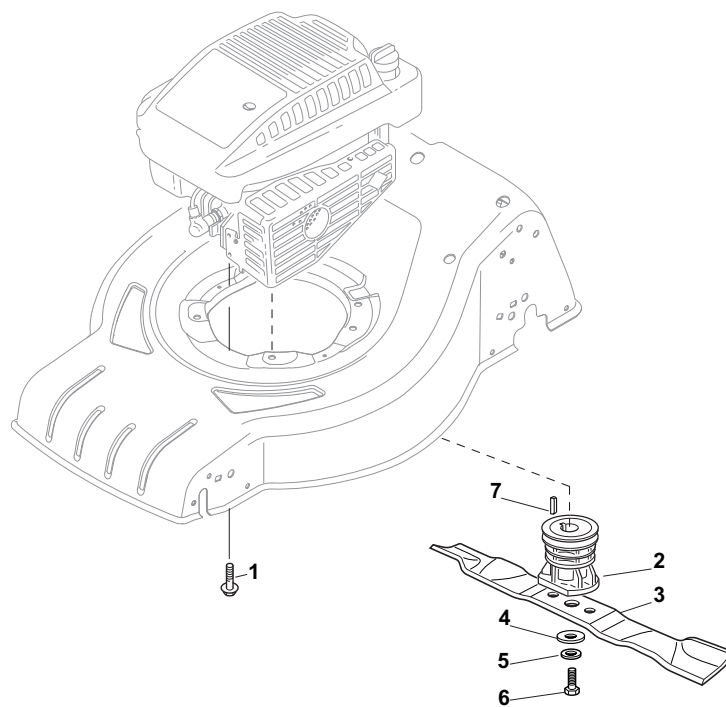

Position	Part No.	Q.Ty	Description
1	112735108/1	3	Screw
2	122465608/2	1	Hub, Crankshaft Ø 25
3	81004346/3	1	Blade Standard
4	22160400/0	1	Elastic Washer
5	12523080/0	1	Washer
6	12735698/0	1	Screw
7	12139150/0	1	Feather, Crankshaft Ø 25