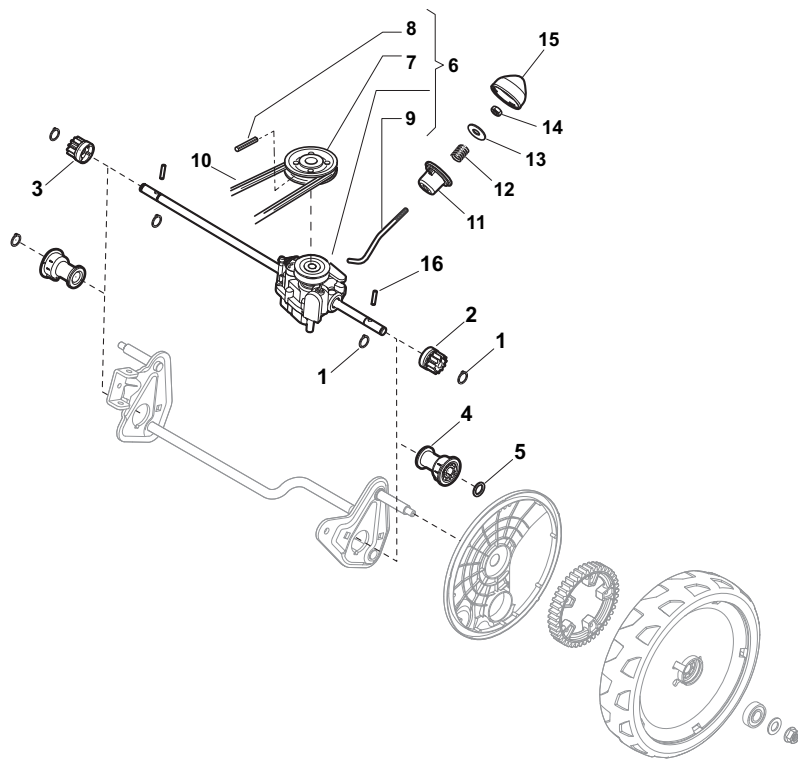

Position	Part No.	Q.Ty	Description
1	381302821/0	1	Axle, Front Wheels
2	22545142/0	2	Plate
3	112728698/0	4	Screw
4	12521350/0	2	Washer
5	12155000/0	2	Nut
6	112436051/0	2	Plate
7	322869683/0	1	Rod, Height Adjustment
8	122519820/0	2	Pin
8	122519823/0	2	Pin
9	122446193/0	1	Spring
11	112728698/0	4	Screw
12	22545152/0	2	Plate
13	381302817/0	1	Axle, Rear Wheels
14	122534131/0	1	Pin
15	381003357/0	1	Lever, Height Adjustment
16	122446192/0	1	Spring
17	12154510/0	1	Nut
18	322600205/0	2	Wheel Protection
21	12521350/0	2	Washer
22	12155000/0	2	Nut

Position	Part No.	Q.Ty	Description
1	381007416/1	2	Ruota Ø 200
2	19216035/0	4	Bearing
3	322110645/0	2	Hub Cap Grey
5	381007417/1	2	Ruota Ø 280
6	19216035/0	4	Bearing
7	112728706/0	6	Screw
8	322120115/0	2	Ring Gear
9	322110646/0	2	Hub Cap Grey

Position	Part No.	Q.Ty	Description
1	381006739/0	1	Handle, Upper Part
1	381006745/0	1	Handle, Upper Part with sponge handgrip
2	22430313/0	1	Guide Spring
3	12521330/0	1	Washer
4	12154510/0	1	Nut
5	118390020/0	1	Fairlead
6	181003363/1	1	Lever, Engine Brake Black
7	181030069/0	1	Cable, Thread Engine Brake
8	12727783/0	1	Screw
9	12154510/0	1	Nut
10	181003364/0	1	Lever, Driving Black
11	381030051/0	1	Cable, Rear Drive
12	181005517/0	1	Throttle Cable

Position	Part No.	Q.Ty	Description
1	12608600/0	4	Seeger
2	22570120/1	1	Pinion L
3	22570110/1	1	Pinion R
4	322042066/0	2	Bush
5	112521371/0	2	Washer
6	81003092/0	1	Gear Box
7	22601904/0	1	Pulley
8	12645700/0	1	Pin
9	22033283/0	1	Adjustment Rod
10	35063800/0	1	Belt
11	22041957/1	1	Bush
12	22450063/0	1	Spring
13	22680009/0	1	Washer
14	12154510/0	1	Nut
15	22110230/0	1	Cap
16	22753000/0	2	Pin