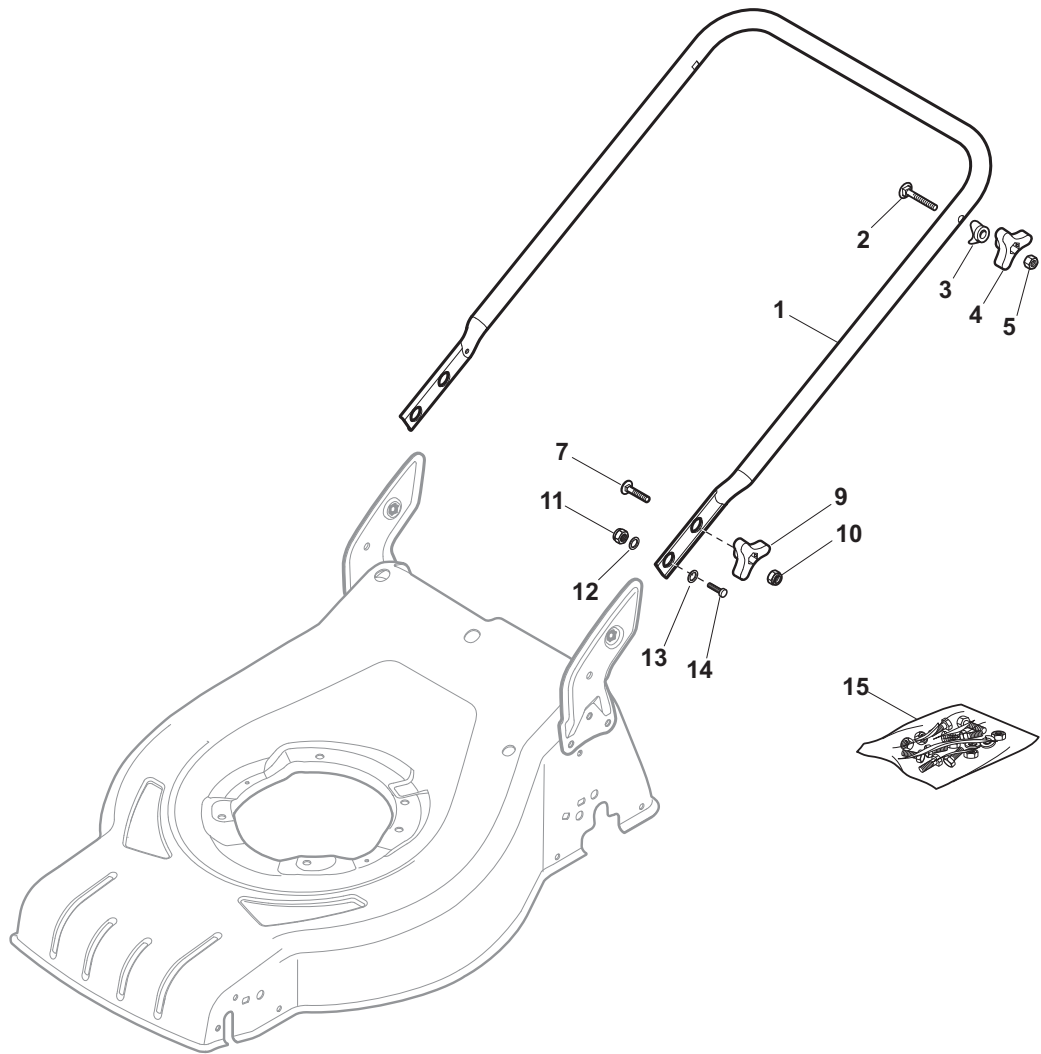

Position	Part No.	Q.Ty	Description
1	381302821/0	1	Axle, Front Wheels
2	22545142/0	2	Plate
3	112728698/0	4	Screw
4	12521350/0	2	Washer
5	12155000/0	2	Nut
6	112436051/0	2	Plate
7	322869683/0	1	Rod, Height Adjustment
8	122519820/0	2	Pin
8	122519823/0	2	Pin
9	122446193/0	1	Spring
11	112728698/0	4	Screw
12	22545152/0	2	Plate
13	381302817/0	1	Axle, Rear Wheels
14	122534131/0	1	Pin
15	381003357/0	1	Lever, Height Adjustment
16	122446192/0	1	Spring
17	12154510/0	1	Nut
18	322600205/0	2	Wheel Protection
21	12521350/0	2	Washer
22	12155000/0	2	Nut

Position	Part No.	Q.Ty	Description
1	381007416/1	2	Ruota Ø 200
2	19216035/0	4	Bearing
3	322110645/0	2	Hub Cap Grey
5	381007417/1	2	Ruota Ø 280
6	19216035/0	4	Bearing
7	112728706/0	6	Screw
8	322120115/0	2	Ring Gear
9	322110646/0	2	Hub Cap Grey

Position	Part No.	Q.Ty	Description
1	381006739/0	1	Handle, Upper Part
1	381006745/0	1	Handle, Upper Part with sponge handgrip
2	22430313/0	1	Guide Spring
3	12521330/0	1	Washer
4	12154510/0	1	Nut
5	118390020/0	1	Fairlead
6	181003363/1	1	Lever, Engine Brake Black
7	181030069/0	1	Cable, Thread Engine Brake
8	12727783/0	1	Screw
9	12154510/0	1	Nut
10	181003364/0	1	Lever, Driving Black
11	381030051/0	1	Cable, Rear Drive
12	181005517/0	1	Throttle Cable

Position	Part No.	Q.Ty	Description
1	12608600/0	4	Seeger
2	22570120/1	1	Pinion L
3	22570110/1	1	Pinion R
4	322042066/0	2	Bush
5	112521371/0	2	Washer
6	81003092/0	1	Gear Box
7	22601904/0	1	Pulley
8	12645700/0	1	Pin
9	22033283/0	1	Adjustment Rod
10	35063800/0	1	Belt
11	22041957/1	1	Bush
12	22450063/0	1	Spring
13	22680009/0	1	Washer
14	12154510/0	1	Nut
15	22110230/0	1	Cap
16	22753000/0	2	Pin