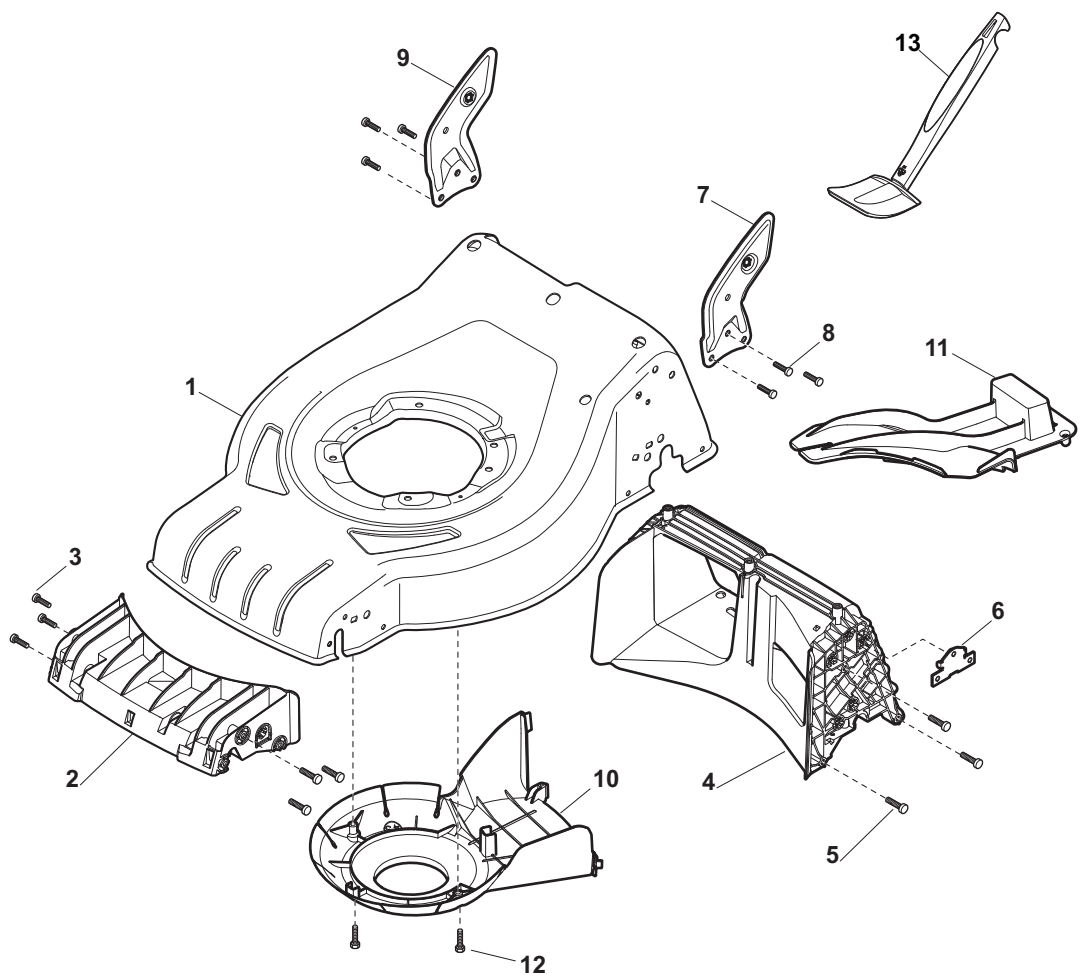

Position	Part No.	Q.Ty	Description
1	381004024/0	1	Deck Black
2	322108301/0	1	Convogl. Anteriore
3	112728699/0	6	Vite
4	322108302/0	1	Convogl. Posteriore
5	112728699/0	6	Vite
6	322545213/0	2	Piastrina
7	381005139/0	1	Staffa Sx
8	112727801/0	6	Vite
9	381005137/0	1	Staffa Dx
10	322060242/0	1	Carter Cinghia
11	322140239/0	1	Deflettore
12	12728530/0	2	Vite
13	113300215/0	1	Scraper