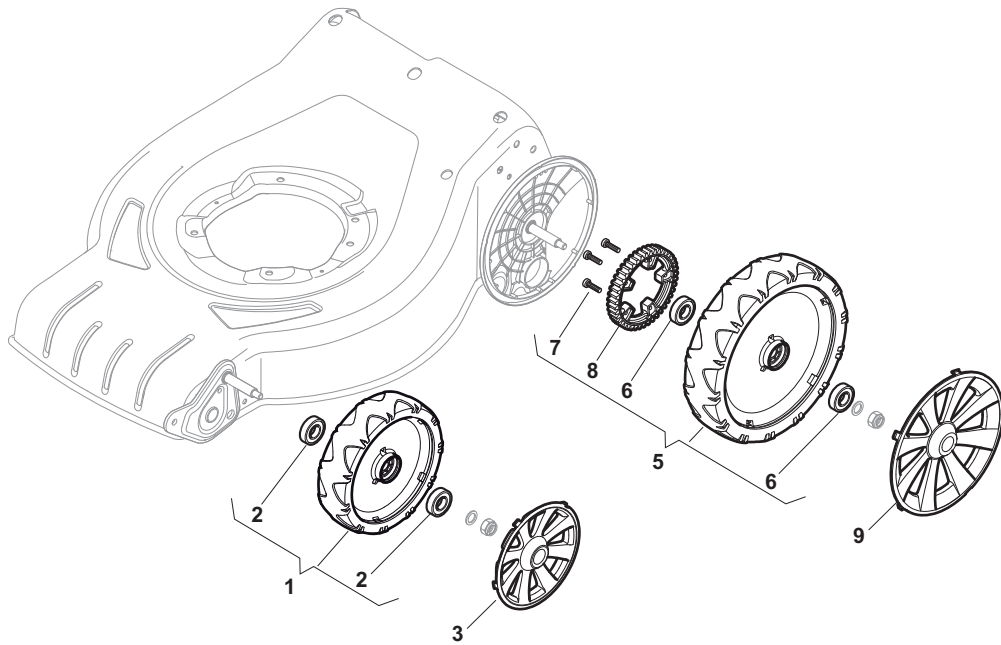

Position	Part No.	Q.Ty	Description
1	381302821/0	1	Axle, Front Wheels
2	22545142/0	2	Plate
3	112728698/0	4	Screw
4	12521350/0	2	Washer
5	12155000/0	2	Nut
6	112436051/0	2	Plate
7	322869683/0	1	Rod, Height Adjustment
8	122519820/0	2	Pin
8	122519823/0	2	Pin
9	122446193/0	1	Spring
11	112728698/0	4	Screw
12	22545152/0	2	Plate
13	381302817/0	1	Axle, Rear Wheels
14	122534131/0	1	Pin
15	381003357/0	1	Lever, Height Adjustment
16	122446192/0	1	Spring
17	12154510/0	1	Nut
18	322600205/0	2	Wheel Protection
21	12521350/0	2	Washer
22	12155000/0	2	Nut

Position	Part No.	Q.Ty	Description
1	381007455/0	2	Wheel Ø 180
2	19216035/0	4	Bearing
3	322110638/0	2	Hub Cap Grey
5	381007467/0	2	Wheel Ø 240
6	19216035/0	4	Bearing
7	112728706/0	6	Screw
8	322120117/0	2	Ring Gear
9	322110639/0	2	Hub Cap Grey

Position	Part No.	Q.Ty	Description
1	381006739/0	1	Handle, Upper Part
1	381006745/0	1	Handle, Upper Part with sponge handgrip
2	22430313/0	1	Guide Spring
3	12521330/0	1	Washer
4	12154510/0	1	Nut
5	118390020/0	1	Fairlead
6	181003363/1	1	Lever, Engine Brake Black
7	181030056/0	1	Cable, Thread Engine Brake
8	12727783/0	1	Screw
9	12154510/0	1	Nut
10	181003364/0	1	Lever, Driving Black
11	381030051/0	1	Cable, Rear Drive
12	181005533/0	1	Throttle Cable

Position	Part No.	Q.Ty	Description
1	12608600/0	4	Seeger
2	22570120/1	1	Pinion L
3	22570110/1	1	Pinion R
4	322042066/0	2	Bush
5	112521371/0	2	Washer
6	81003092/0	1	Gear Box
7	22601904/0	1	Pulley
8	12645700/0	1	Pin
9	22033283/0	1	Adjustment Rod
10	35063800/0	1	Belt
11	22041957/1	1	Bush
12	22450063/0	1	Spring
13	22680009/0	1	Washer
14	12154510/0	1	Nut
15	22110230/0	1	Cap
16	22753000/0	2	Pin