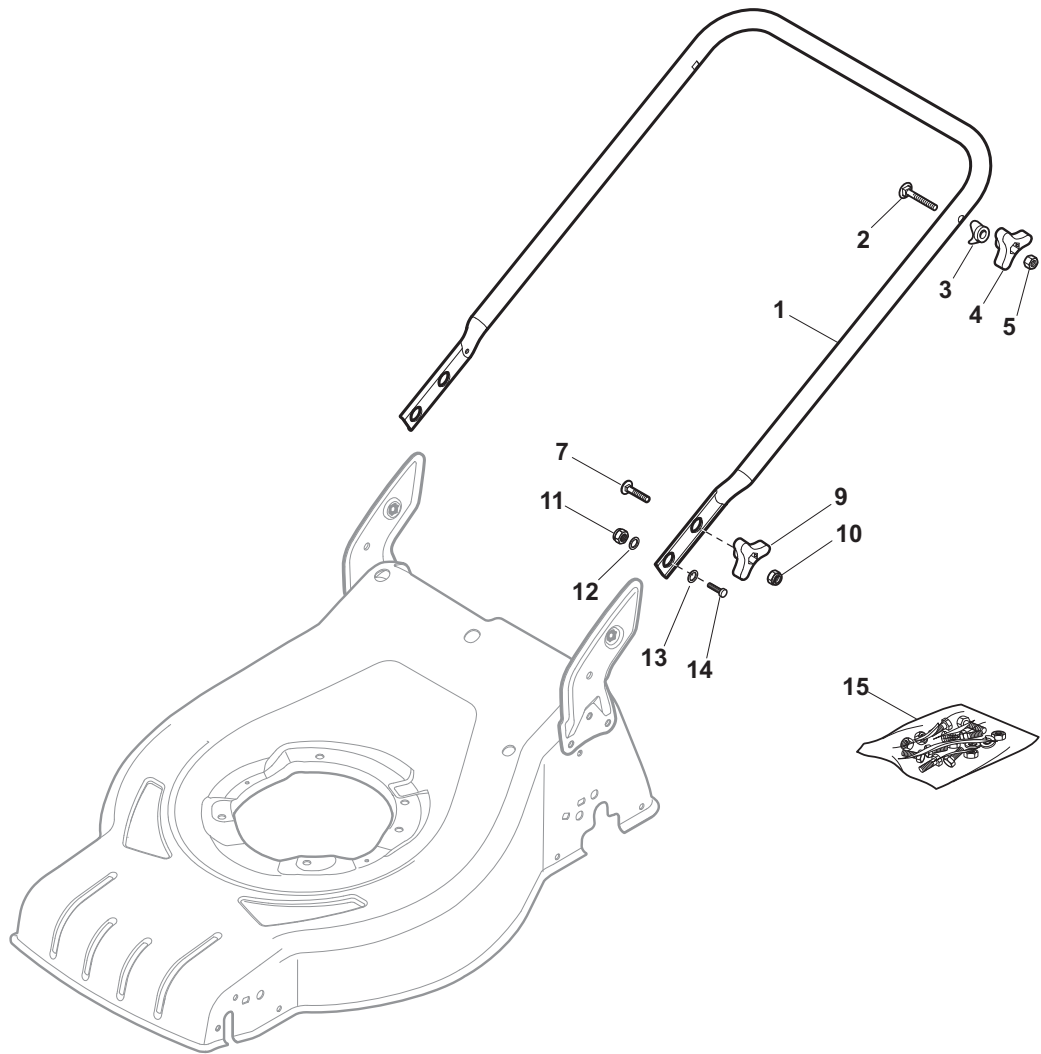

Position	Part No.	Q.Ty	Description
1	381302821/0	1	Axle, Front Wheels
2	22545142/0	2	Plate
3	112728698/0	4	Screw
4	12521350/0	2	Washer
5	12155000/0	2	Nut
6	112436051/0	2	Plate
7	322869683/0	1	Rod, Height Adjustment
8	122519820/0	2	Pin
8	122519823/0	2	Pin
9	122446193/0	1	Spring
11	112728698/0	4	Screw
12	22545152/0	2	Plate
13	381302817/0	1	Axle, Rear Wheels
14	122534131/0	1	Pin
15	381003357/0	1	Lever, Height Adjustment
16	122446192/0	1	Spring
17	12154510/0	1	Nut
18	322600205/0	2	Wheel Protection
21	12521350/0	2	Washer
22	12155000/0	2	Nut

Position	Part No.	Q.Ty	Description
1	381007455/0	2	Wheel Ø 180
2	19216035/0	4	Bearing
3	322110638/0	2	Hub Cap Grey
5	381007467/0	2	Wheel Ø 240
6	19216035/0	4	Bearing
7	112728706/0	6	Screw
8	322120117/0	2	Ring Gear
9	322110639/0	2	Hub Cap Grey

Position	Part No.	Q.Ty	Description
1	381006739/0	1	Handle, Upper Part
1	381006745/0	1	Handle, Upper Part with sponge handgrip
2	22430313/0	1	Guide Spring
3	12521330/0	1	Washer
4	12154510/0	1	Nut
5	118390020/0	1	Fairlead
6	181003363/1	1	Lever, Engine Brake Black
7	181030056/0	1	Cable, Thread Engine Brake
8	12727783/0	1	Screw
9	12154510/0	1	Nut
10	181003364/0	1	Lever, Driving Black
11	381030051/0	1	Cable, Rear Drive
12	181005533/0	1	Throttle Cable

Position	Part No.	Q.Ty	Description
1	12608600/0	4	Seeger
2	22570120/1	1	Pinion L
3	22570110/1	1	Pinion R
4	322042066/0	2	Bush
5	112521371/0	2	Washer
6	81003092/0	1	Gear Box
7	22601904/0	1	Pulley
8	12645700/0	1	Pin
9	22033283/0	1	Adjustment Rod
10	35063800/0	1	Belt
11	22041957/1	1	Bush
12	22450063/0	1	Spring
13	22680009/0	1	Washer
14	12154510/0	1	Nut
15	22110230/0	1	Cap
16	22753000/0	2	Pin