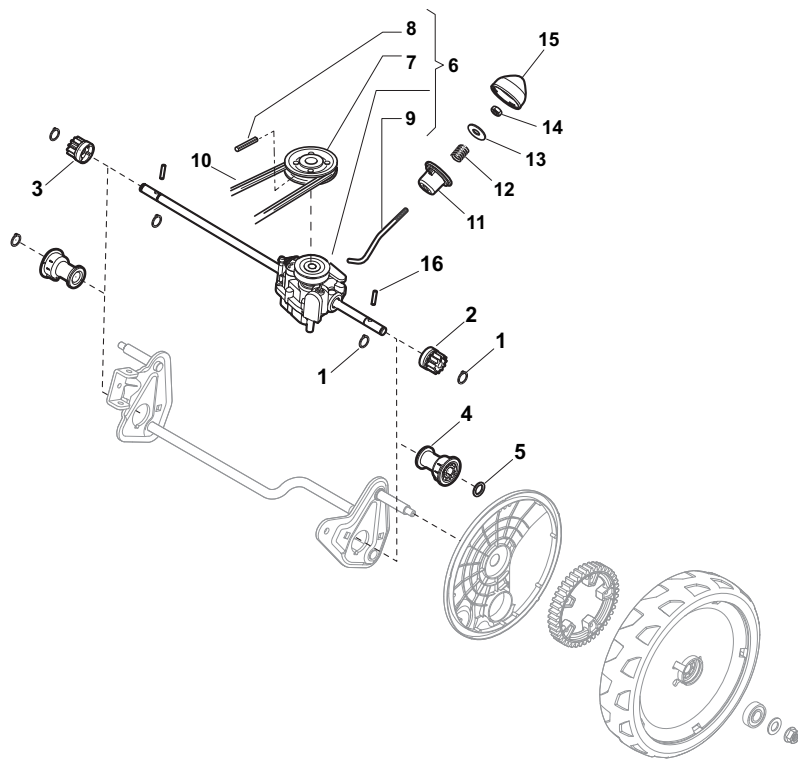

Position	Part No.	Q.Ty	Description
1	381302821/0	1	Axle, Front Wheels
2	22545142/0	2	Plate
3	112728698/0	4	Screw
4	12521350/0	2	Washer
5	12155000/0	2	Nut
6	112436051/0	2	Plate
7	322869683/0	1	Rod, Height Adjustment
8	122519820/0	2	Pin
8	122519823/0	2	Pin
9	122446193/0	1	Spring
11	112728698/0	4	Screw
12	22545152/0	2	Plate
13	381302817/0	1	Axle, Rear Wheels
14	122534131/0	1	Pin
15	381003357/0	1	Lever, Height Adjustment
16	122446192/0	1	Spring
17	12154510/0	1	Nut
18	322600205/0	2	Wheel Protection
21	12521350/0	2	Washer
22	12155000/0	2	Nut

Position	Part No.	Q.Ty	Description
1	381007455/0	2	Wheel Ø 180
2	19216035/0	4	Bearing
3	322110638/0	2	Hub Cap Grey
5	381007467/0	2	Wheel Ø 240
6	19216035/0	4	Bearing
7	112728706/0	6	Screw
8	322120117/0	2	Ring Gear
9	322110639/0	2	Hub Cap Grey

Position	Part No.	Q.Ty	Description
1	381006739/0	1	Handle, Upper Part
1	381006745/0	1	Handle, Upper Part with sponge handgrip
2	22430313/0	1	Guide Spring
3	12521330/0	1	Washer
4	12154510/0	1	Nut
5	118390020/0	1	Fairlead
6	181003363/1	1	Lever, Engine Brake Black
7	181030056/0	1	Cable, Thread Engine Brake
8	12727783/0	1	Screw
9	12154510/0	1	Nut
10	181003364/0	1	Lever, Driving Black
11	381030051/0	1	Cable, Rear Drive
12	181005533/0	1	Throttle Cable

Position	Part No.	Q.Ty	Description
1	12608600/0	4	Seeger
2	22570120/1	1	Pinion L
3	22570110/1	1	Pinion R
4	322042066/0	2	Bush
5	112521371/0	2	Washer
6	81003092/0	1	Gear Box
7	22601904/0	1	Pulley
8	12645700/0	1	Pin
9	22033283/0	1	Adjustment Rod
10	35063800/0	1	Belt
11	22041957/1	1	Bush
12	22450063/0	1	Spring
13	22680009/0	1	Washer
14	12154510/0	1	Nut
15	22110230/0	1	Cap
16	22753000/0	2	Pin