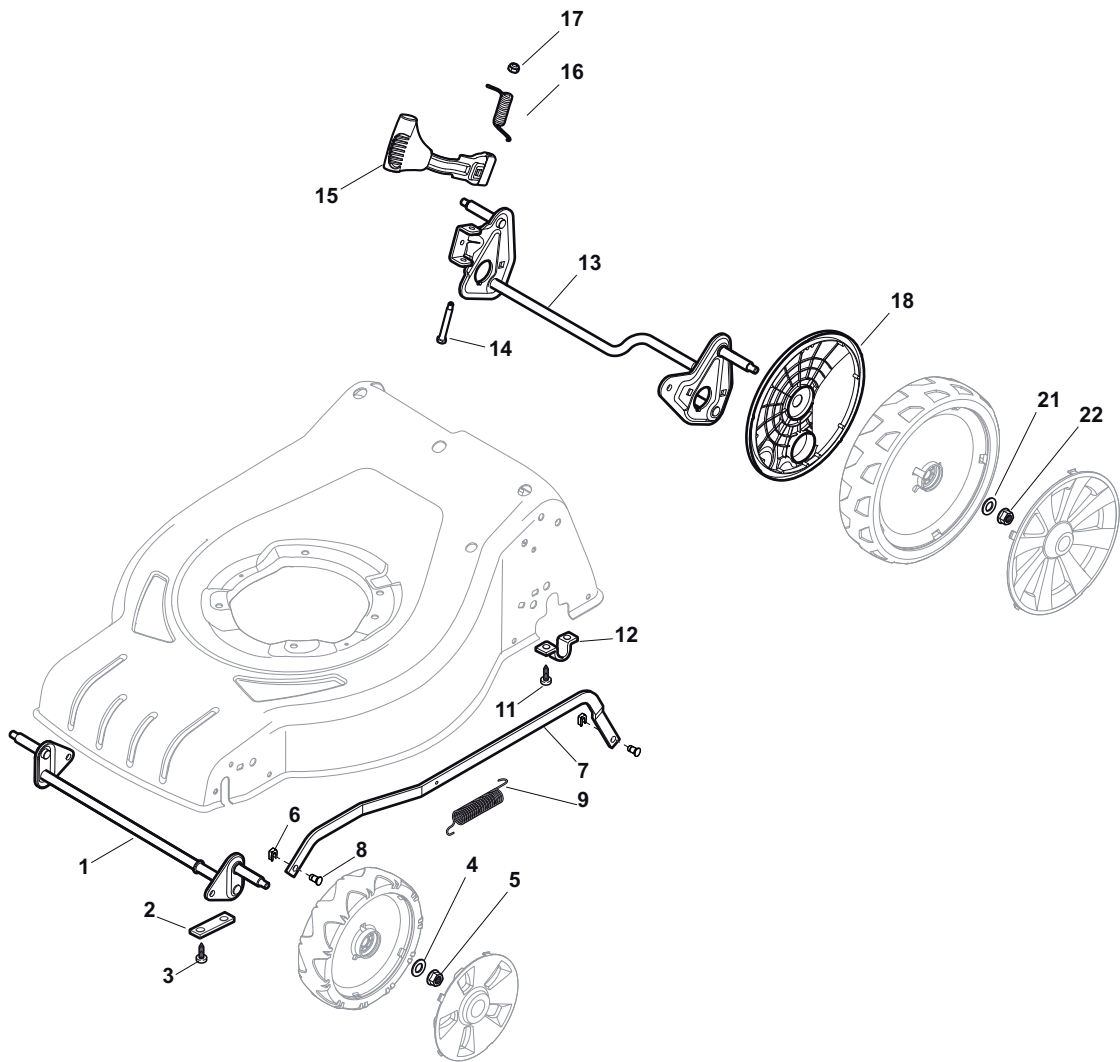

Position	Part No.	Q.Ty	Description
1	381302821/0	1	Axle, Front Wheels
2	22545142/0	2	Plate
3	112728698/0	4	Screw
4	12521350/0	2	Washer
5	12155000/0	2	Nut
6	112436051/0	2	Plate
7	322869683/0	1	Rod, Height Adjustment
8	122519820/0	2	Pin
8	122519823/0	2	Pin
9	122446193/0	1	Spring
11	112728698/0	4	Screw
12	22545152/0	2	Plate
13	381302817/0	1	Axle, Rear Wheels
14	122534131/0	1	Pin
15	381003357/0	1	Lever, Height Adjustment
16	122446192/0	1	Spring
17	12154510/0	1	Nut
18	322600205/0	2	Wheel Protection
21	12521350/0	2	Washer
22	12155000/0	2	Nut

Position	Part No.	Q.Ty	Description
1	381007455/0	2	Wheel Ø 180
2	19216035/0	4	Bearing
3	322110638/0	2	Hub Cap Grey
5	381007467/0	2	Wheel Ø 240
6	19216035/0	4	Bearing
7	112728706/0	6	Screw
8	322120117/0	2	Ring Gear
9	322110639/0	2	Hub Cap Grey

Position	Part No.	Q.Ty	Description
1	381006739/0	1	Handle, Upper Part
1	381006745/0	1	Handle, Upper Part with sponge handgrip
2	22430313/0	1	Guide Spring
3	12521330/0	1	Washer
4	12154510/0	1	Nut
5	118390020/0	1	Fairlead
6	181003363/1	1	Lever, Engine Brake Black
7	181030056/0	1	Cable, Thread Engine Brake
8	12727783/0	1	Screw
9	12154510/0	1	Nut
10	181003364/0	1	Lever, Driving Black
11	381030051/0	1	Cable, Rear Drive
12	181005533/0	1	Throttle Cable

Position	Part No.	Q.Ty	Description
1	12608600/0	4	Seeger
2	22570120/1	1	Pinion L
3	22570110/1	1	Pinion R
4	322042066/0	2	Bush
5	112521371/0	2	Washer
6	81003092/0	1	Gear Box
7	22601904/0	1	Pulley
8	12645700/0	1	Pin
9	22033283/0	1	Adjustment Rod
10	35063800/0	1	Belt
11	22041957/1	1	Bush
12	22450063/0	1	Spring
13	22680009/0	1	Washer
14	12154510/0	1	Nut
15	22110230/0	1	Cap
16	22753000/0	2	Pin