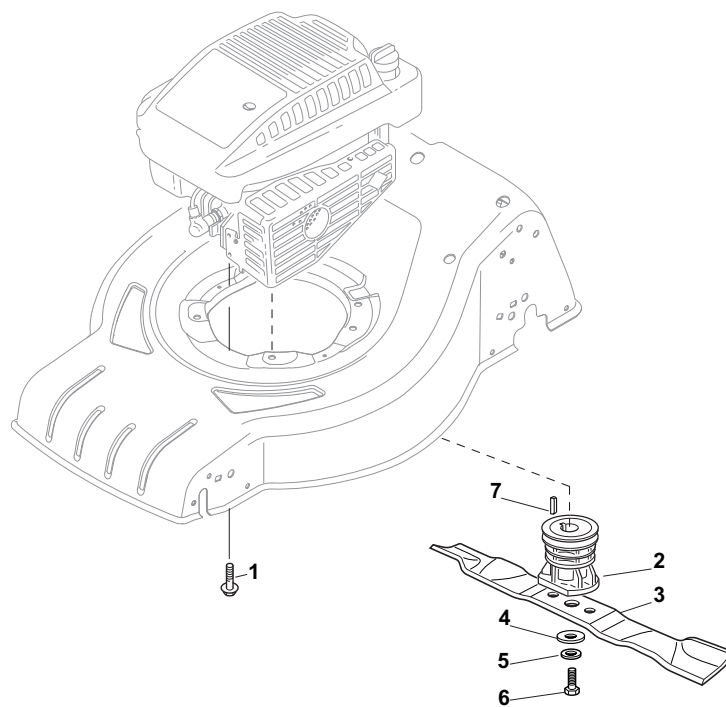

Position	Part No.	Q.Ty	Description
1	112691100/0	3	Screw
2	122465607/3	1	Hub, Crankshaft Ø 22.2
3	81004346/3	1	Blade Standard
4	22160400/0	1	Elastic Washer
5	12523080/0	1	Washer
6	12735698/0	1	Screw
7	12139100/0	1	Feather, Crankshaft Ø 22.2