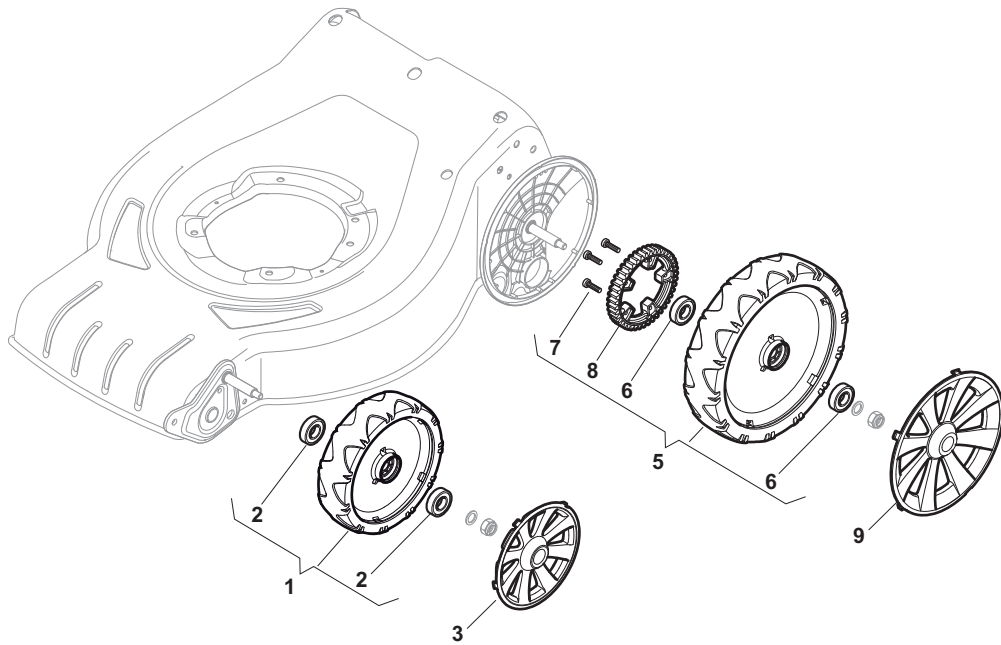

Position	Part No.	Q.Ty	Description
1	381302821/0	1	Axle, Front Wheels
2	22545142/0	2	Plate
3	112728698/0	4	Screw
4	12521350/0	2	Washer
5	12155000/0	2	Nut
6	112436051/0	2	Plate
7	322869673/0	1	Rod, Height Adjustment
8	122519820/0	2	Pin
8	122519823/0	2	Pin
9	122446193/0	1	Spring
11	112728698/0	4	Screw
12	22545152/0	2	Plate
13	381302817/0	1	Axle, Rear Wheels
14	122534131/0	1	Pin
15	381003357/0	1	Lever, Height Adjustment
16	122446192/0	1	Spring
17	12154510/0	1	Nut
18	322600205/0	2	Wheel Protection
21	12521350/0	2	Washer
22	12155000/0	2	Nut

Position	Part No.	Q.Ty	Description
1	381007455/0	2	Wheel Ø 180
2	19216035/0	4	Bearing
3	322110638/0	2	Hub Cap Grey
5	381007467/0	2	Wheel Ø 240
6	19216035/0	4	Bearing
7	112728706/0	6	Screw
8	322120117/0	2	Ring Gear
9	322110639/0	2	Hub Cap Grey

Position	Part No.	Q.Ty	Description
1	381006739/0	1	Handle, Upper Part
1	381006745/0	1	Handle, Upper Part with sponge handgrip
2	22430313/0	1	Guide Spring
3	12521330/0	1	Washer
4	12154510/0	1	Nut
5	118390020/0	1	Fairlead
6	181003363/1	1	Lever, Engine Brake Black
7	181030056/0	1	Cable, Thread Engine Brake
8	12727783/0	1	Screw
9	12154510/0	1	Nut
10	181003364/0	1	Lever, Driving Black
11	381030051/0	1	Cable, Rear Drive
12	181005517/0	1	Throttle Cable

Position	Part No.	Q.Ty	Description
1	12608600/0	4	Seeger
2	22570120/1	1	Pinion L
3	22570110/1	1	Pinion R
4	322042066/0	2	Bush
5	112521371/0	2	Washer
6	81003092/0	1	Gear Box
7	22601904/0	1	Pulley
8	12645700/0	1	Pin
9	22033283/0	1	Adjustment Rod
10	35063800/0	1	Belt
11	22041957/1	1	Bush
12	22450063/0	1	Spring
13	22680009/0	1	Washer
14	12154510/0	1	Nut
15	22110230/0	1	Cap
16	22753000/0	2	Pin