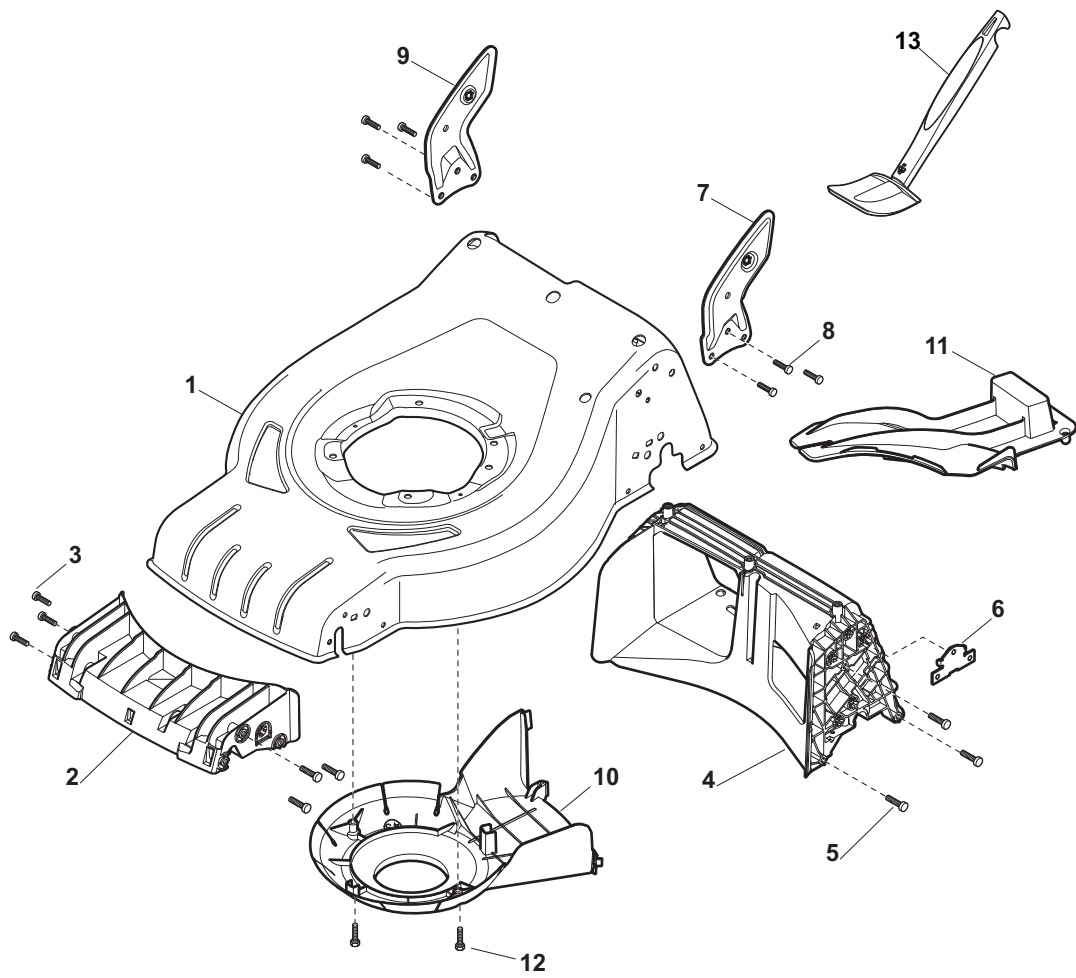

Position	Part No.	Q.Ty	Description
1	381004024/0	1	Deck Black
2	322108301/0	1	Convogl. Anteriore
3	112728699/0	6	Vite
4	322108302/0	1	Convogl. Posteriore
5	112728699/0	6	Vite
6	322545213/0	2	Piastrina
7	381005139/0	1	Staffa Sx
8	112727801/0	6	Vite
9	381005137/0	1	Staffa Dx
10	322060242/0	1	Carter Cinghia
11	322140239/0	1	Deflettore
12	12728530/0	2	Vite
13	113300215/0	1	Scraper