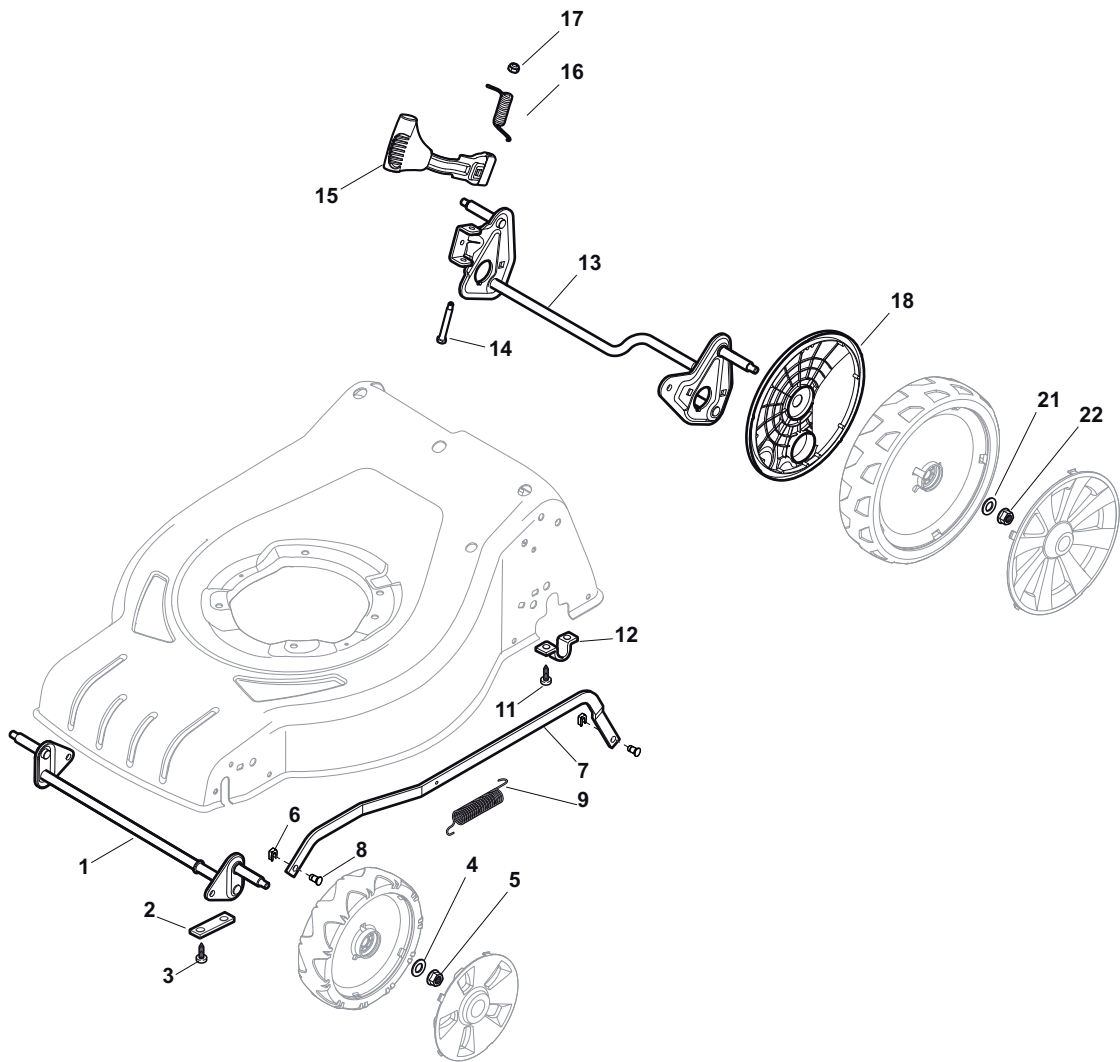

Position	Part No.	Q.Ty	Description
1	381302821/0	1	Axle, Front Wheels
2	22545142/0	2	Plate
3	112728698/0	4	Screw
4	12521350/0	2	Washer
5	12155000/0	2	Nut
6	112436051/0	2	Plate
7	322869673/0	1	Rod, Height Adjustment
8	122519820/0	2	Pin
8	122519823/0	2	Pin
9	122446193/0	1	Spring
11	112728698/0	4	Screw
12	22545152/0	2	Plate
13	381302817/0	1	Axle, Rear Wheels
14	122534131/0	1	Pin
15	381003357/0	1	Lever, Height Adjustment
16	122446192/0	1	Spring
17	12154510/0	1	Nut
18	322600205/0	2	Wheel Protection
21	12521350/0	2	Washer
22	12155000/0	2	Nut

Position	Part No.	Q.Ty	Description
1	381007455/0	2	Wheel Ø 180
2	19216035/0	4	Bearing
3	322110638/0	2	Hub Cap Grey
5	381007467/0	2	Wheel Ø 240
6	19216035/0	4	Bearing
7	112728706/0	6	Screw
8	322120117/0	2	Ring Gear
9	322110639/0	2	Hub Cap Grey

Position	Part No.	Q.Ty	Description
1	381006739/0	1	Handle, Upper Part
1	381006745/0	1	Handle, Upper Part with sponge handgrip
2	22430313/0	1	Guide Spring
3	12521330/0	1	Washer
4	12154510/0	1	Nut
5	118390020/0	1	Fairlead
6	181003363/1	1	Lever, Engine Brake Black
7	181030056/0	1	Cable, Thread Engine Brake
8	12727783/0	1	Screw
9	12154510/0	1	Nut
10	181003364/0	1	Lever, Driving Black
11	381030051/0	1	Cable, Rear Drive
12	181005517/0	1	Throttle Cable

Position	Part No.	Q.Ty	Description
1	12608600/0	4	Seeger
2	22570120/1	1	Pinion L
3	22570110/1	1	Pinion R
4	322042066/0	2	Bush
5	112521371/0	2	Washer
6	81003092/0	1	Gear Box
7	22601904/0	1	Pulley
8	12645700/0	1	Pin
9	22033283/0	1	Adjustment Rod
10	35063800/0	1	Belt
11	22041957/1	1	Bush
12	22450063/0	1	Spring
13	22680009/0	1	Washer
14	12154510/0	1	Nut
15	22110230/0	1	Cap
16	22753000/0	2	Pin