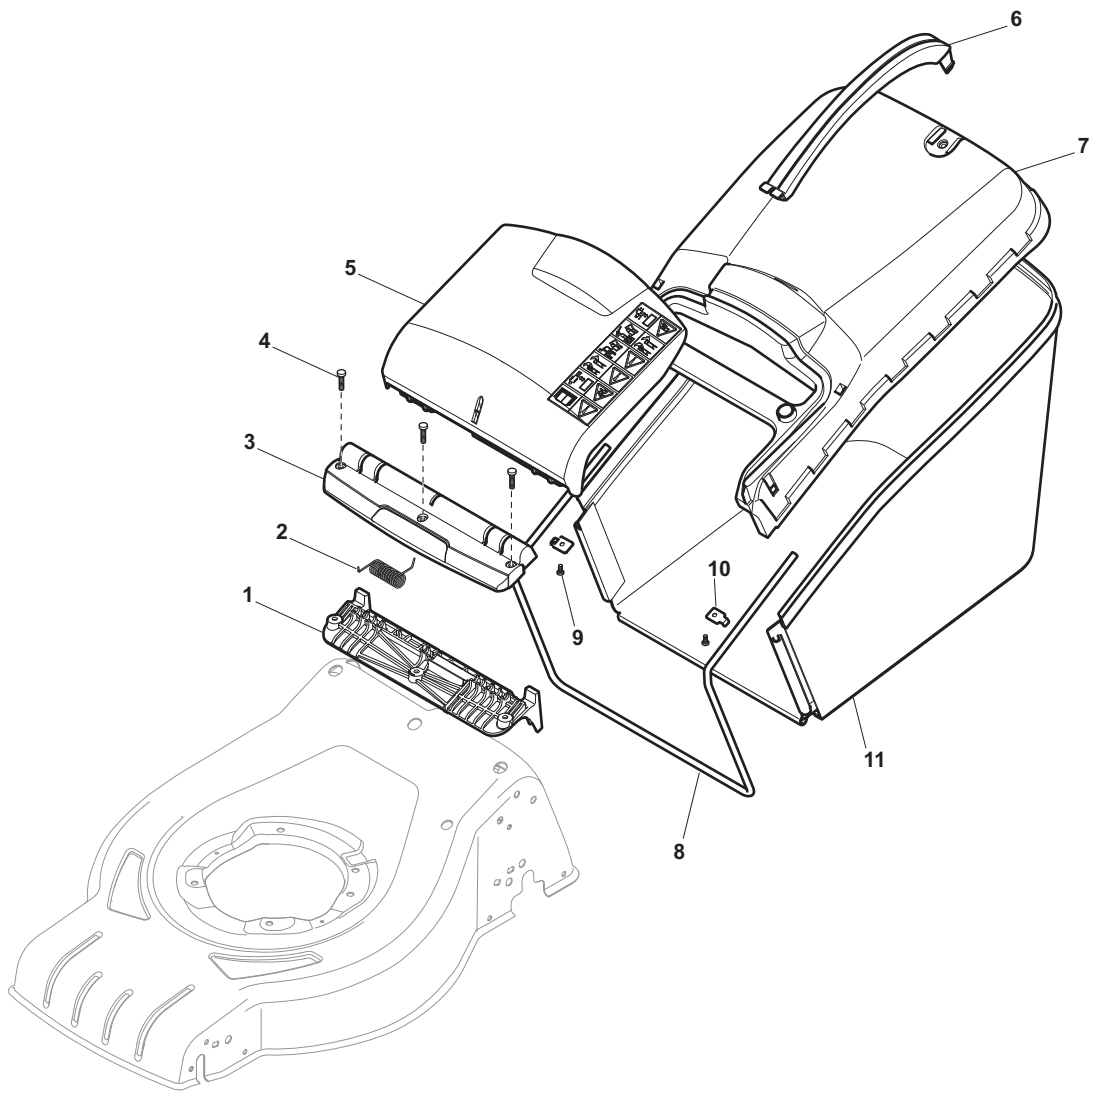

Position	Part No.	Q.Ty	Description
1	322785331/0	1	Support
2	122450464/0	1	Spring
3	322109556/0	1	Cover, Yellow
4	112728699/0	3	Screw
5	322600214/1	1	Stone-Guard Yellow
6	322393646/0	1	Handle
7	322486264/0	1	Grassbox Upper Part Yellow
8	122608561/0	1	Stiffening Lower
9	12728692/0	2	Screw
10	322545159/0	2	Plate
11	181002318/0	1	Box, Fabric