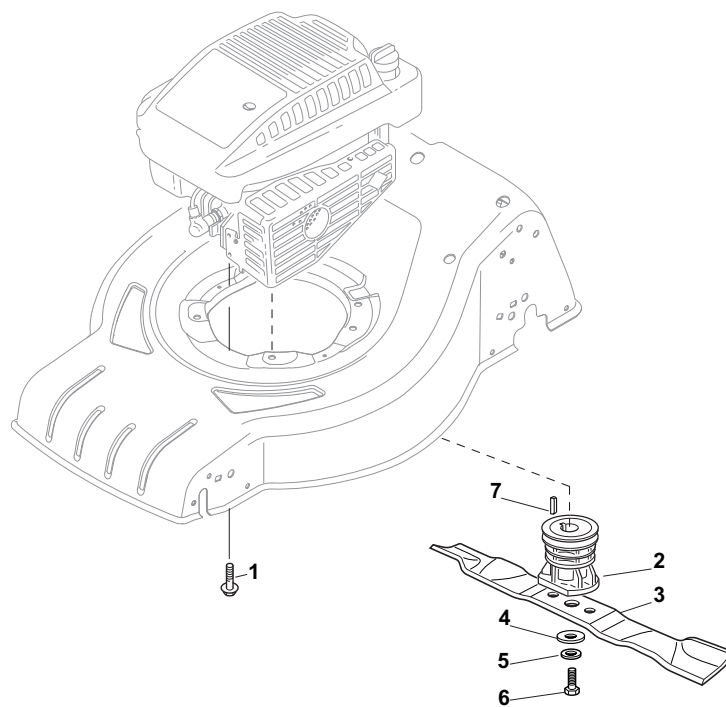

Position	Part No.	Q.Ty	Description
1	112735108/1	3	Screw
2	122465607/3	1	Hub, Crankshaft Ø 22.2
3	81004346/3	1	Blade Standard
4	22160400/0	1	Elastic Washer
5	12523080/0	1	Washer
6	12735698/0	1	Screw
7	12139100/0	1	Feather, Crankshaft Ø 22.2