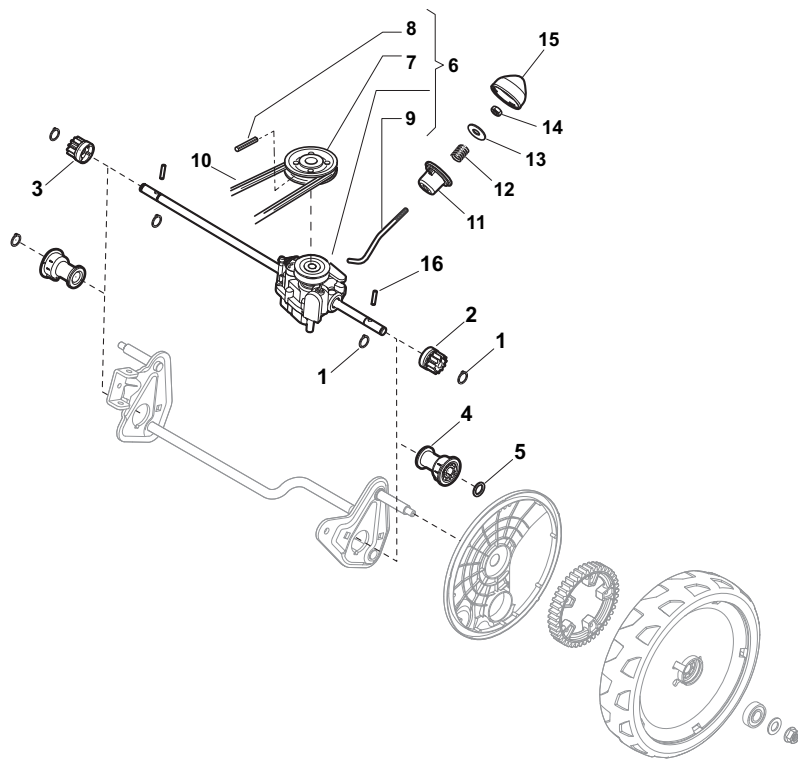

Position	Part No.	Q.Ty	Description
1	381302821/0	1	Axle, Front Wheels
2	22545142/0	2	Plate
3	112728698/0	4	Screw
4	12521350/0	2	Washer
5	12155000/0	2	Nut
6	112436051/0	2	Plate
7	322869673/0	1	Rod, Height Adjustment
8	122519820/0	2	Pin
8	122519823/0	2	Pin
9	122446193/0	1	Spring
11	112728698/0	4	Screw
12	22545152/0	2	Plate
13	381302817/0	1	Axle, Rear Wheels
14	122534131/0	1	Pin
15	381003357/0	1	Lever, Height Adjustment
16	122446192/0	1	Spring
17	12154510/0	1	Nut
18	322600205/0	2	Wheel Protection
21	12521350/0	2	Washer
22	12155000/0	2	Nut

Position	Part No.	Q.Ty	Description
1	381007455/0	2	Wheel Ø 180
2	19216035/0	4	Bearing
3	322110638/0	2	Hub Cap Grey
5	381007467/0	2	Wheel Ø 240
6	19216035/0	4	Bearing
7	112728706/0	6	Screw
8	322120117/0	2	Ring Gear
9	322110639/0	2	Hub Cap Grey

Position	Part No.	Q.Ty	Description
1	381006739/0	1	Handle, Upper Part
1	381006745/0	1	Handle, Upper Part with sponge handgrip
2	22430313/0	1	Guide Spring
3	12521330/0	1	Washer
4	12154510/0	1	Nut
5	118390020/0	1	Fairlead
6	181003363/1	1	Lever, Engine Brake Black
7	181030056/0	1	Cable, Thread Engine Brake
8	12727783/0	1	Screw
9	12154510/0	1	Nut
10	181003364/0	1	Lever, Driving Black
11	381030051/0	1	Cable, Rear Drive
12	181005517/0	1	Throttle Cable

Position	Part No.	Q.Ty	Description
1	12608600/0	4	Seeger
2	22570120/1	1	Pinion L
3	22570110/1	1	Pinion R
4	322042066/0	2	Bush
5	112521371/0	2	Washer
6	81003092/0	1	Gear Box
7	22601904/0	1	Pulley
8	12645700/0	1	Pin
9	22033283/0	1	Adjustment Rod
10	35063800/0	1	Belt
11	22041957/1	1	Bush
12	22450063/0	1	Spring
13	22680009/0	1	Washer
14	12154510/0	1	Nut
15	22110230/0	1	Cap
16	22753000/0	2	Pin