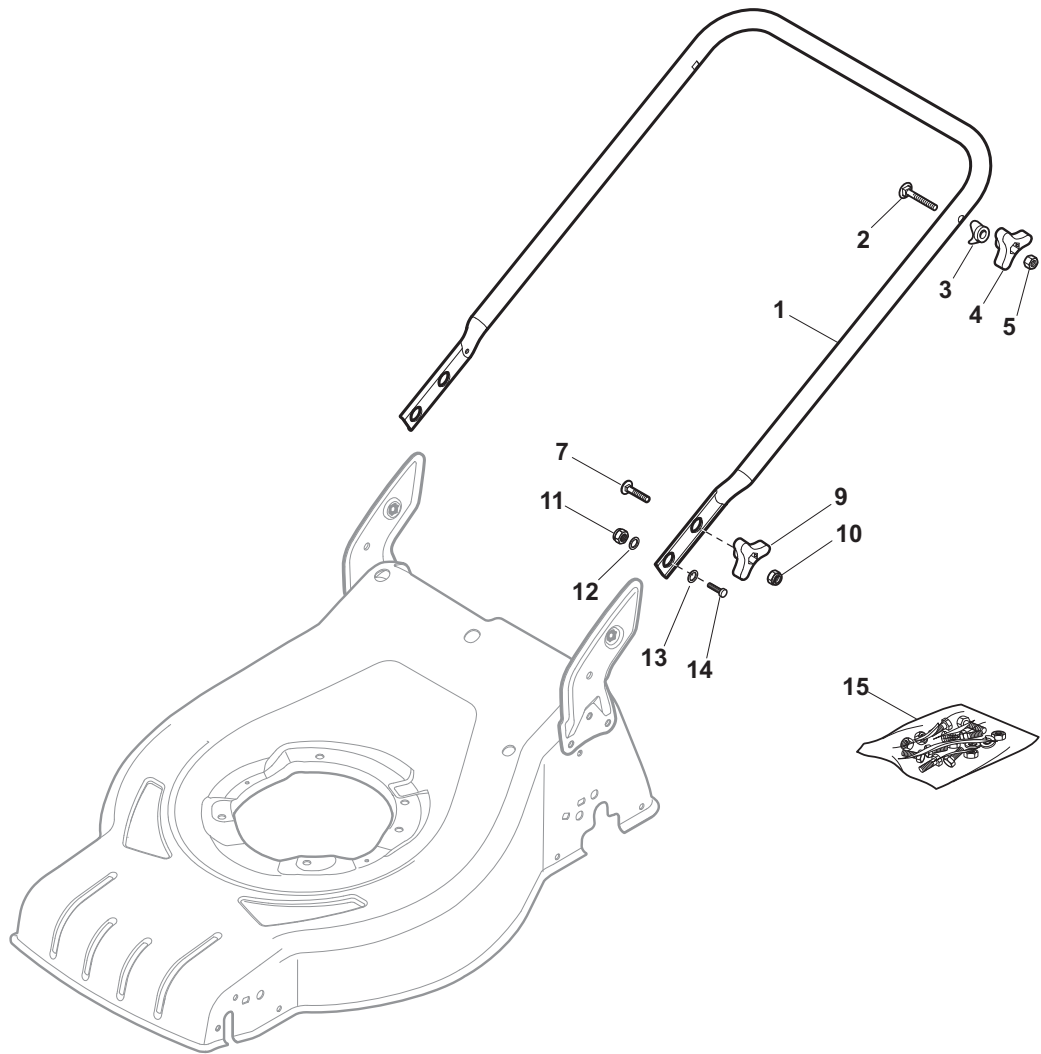

Position	Part No.	Q.Ty	Description
1	381302821/0	1	Axle, Front Wheels
2	22545142/0	2	Plate
3	112728698/0	4	Screw
4	12521350/0	2	Washer
5	12155000/0	2	Nut
6	112436051/0	2	Plate
7	322869673/0	1	Rod, Height Adjustment
8	122519820/0	2	Pin
8	122519823/0	2	Pin
9	122446193/0	1	Spring
11	112728698/0	4	Screw
12	22545152/0	2	Plate
13	381302817/0	1	Axle, Rear Wheels
14	122534131/0	1	Pin
15	381003357/0	1	Lever, Height Adjustment
16	122446192/0	1	Spring
17	12154510/0	1	Nut
18	322600205/0	2	Wheel Protection
21	12521350/0	2	Washer
22	12155000/0	2	Nut

Position	Part No.	Q.Ty	Description
1	381007455/0	2	Wheel Ø 180
2	19216035/0	4	Bearing
3	322110638/0	2	Hub Cap Grey
5	381007467/0	2	Wheel Ø 240
6	19216035/0	4	Bearing
7	112728706/0	6	Screw
8	322120117/0	2	Ring Gear
9	322110639/0	2	Hub Cap Grey

Position	Part No.	Q.Ty	Description
1	381006739/0	1	Handle, Upper Part
1	381006745/0	1	Handle, Upper Part with sponge handgrip
2	22430313/0	1	Guide Spring
3	12521330/0	1	Washer
4	12154510/0	1	Nut
5	118390020/0	1	Fairlead
6	181003363/1	1	Lever, Engine Brake Black
7	181030056/0	1	Cable, Thread Engine Brake
8	12727783/0	1	Screw
9	12154510/0	1	Nut
10	181003364/0	1	Lever, Driving Black
11	381030051/0	1	Cable, Rear Drive
12	181005517/0	1	Throttle Cable

Position	Part No.	Q.Ty	Description
1	12608600/0	4	Seeger
2	22570120/1	1	Pinion L
3	22570110/1	1	Pinion R
4	322042066/0	2	Bush
5	112521371/0	2	Washer
6	81003092/0	1	Gear Box
7	22601904/0	1	Pulley
8	12645700/0	1	Pin
9	22033283/0	1	Adjustment Rod
10	35063800/0	1	Belt
11	22041957/1	1	Bush
12	22450063/0	1	Spring
13	22680009/0	1	Washer
14	12154510/0	1	Nut
15	22110230/0	1	Cap
16	22753000/0	2	Pin