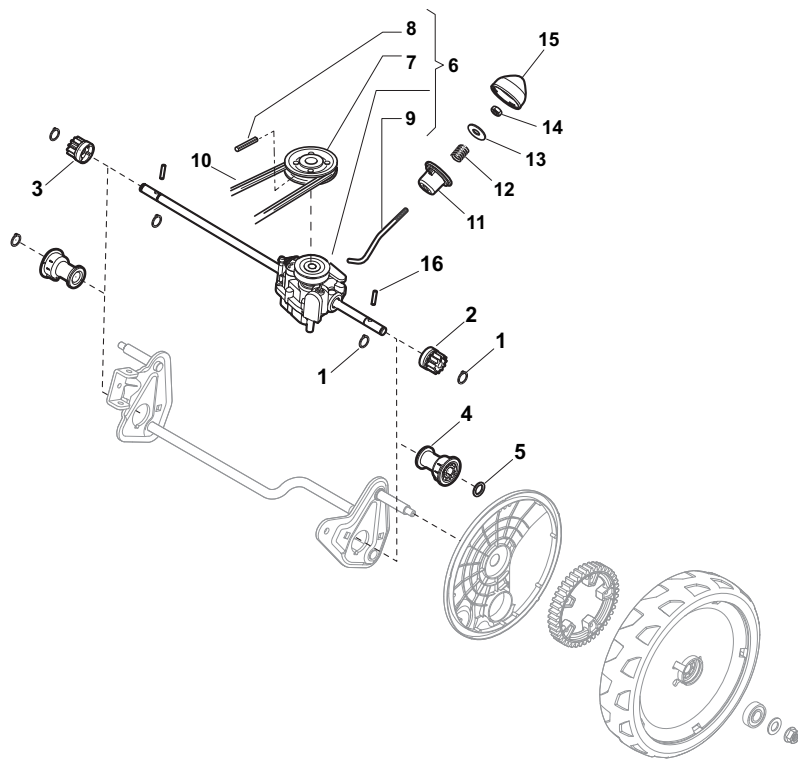

Position	Part No.	Q.Ty	Description
1	381302821/0	1	Axle, Front Wheels
2	22545142/0	2	Plate
3	112728698/0	4	Screw
4	12521350/0	2	Washer
5	12155000/0	2	Nut
6	112436051/0	2	Plate
7	322869673/0	1	Rod, Height Adjustment
8	122519820/0	2	Pin
9	122446193/0	1	Spring
11	112728698/0	4	Screw
12	22545152/0	2	Plate
13	381302817/0	1	Axle, Rear Wheels
14	122534131/0	1	Pin
15	381003357/0	1	Lever, Height Adjustment
16	122446192/0	1	Spring
17	12154510/0	1	Nut
18	322600205/0	2	Protection, Wheel
21	12521350/0	2	Washer
22	12155000/0	2	Nut

Position	Part No.	Q.Ty	Description
1	381007455/0	2	Wheel Ø 180
2	19216035/0	4	Bearing
3	322110638/0	2	Hub Cap
5	381007467/0	2	Wheel Ø 240
6	19216035/0	4	Bearing
7	112728706/0	6	Screw
8	322120117/0	2	Ring Gear
9	322110639/0	2	Hub Cap

Position	Part No.	Q.Ty	Description
1	381006735/0	1	Handle, Lower Part
2	12819120/0	2	Screw
3	22680006/1	2	Washer
4	22399900/0	2	Knob
5	12293200/0	2	Nut
6	322551582/0	2	Isolation Plate
7	12819110/0	2	Screw
8	12523060/0	2	Washer
9	22399900/0	2	Knob
10	12293200/0	2	Nut
11	12155000/0	2	Nut
12	12521350/0	2	Washer
13	12521350/0	2	Washer
14	12793701/0	2	Screw
15	381008698/0	1	Outfit, Screws

Position	Part No.	Q.Ty	Description
1	12608600/0	4	Seeger
2	22570120/1	1	Pinion L
3	22570110/1	1	Pinion R
4	322042066/0	2	Bush
5	112521371/0	2	Washer
6	81003092/0	1	Gear Box
7	22601904/0	1	Pulley
8	12645700/0	1	Pin
9	22033283/0	1	Adjustment Rod
10	35063800/0	1	Belt
11	22041957/1	1	Bush
12	22450063/0	1	Spring
13	22680009/0	1	Washer
14	12154510/0	1	Nut
15	22110230/0	1	Cap
16	22753000/0	2	Pin