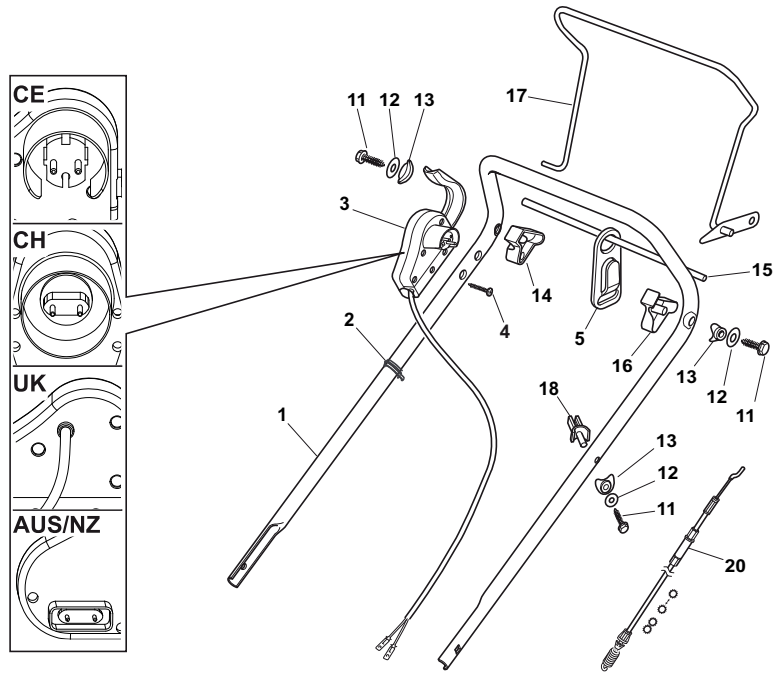

Position	Part No.	Q.Ty	Description
1	381302821/0	1	Axle, Front Wheels
2	22545142/0	2	Plate
3	112728698/0	4	Screw
4	12521350/0	2	Washer
5	12155000/0	2	Nut
6	112436051/0	2	Plate
7	322869673/0	1	Rod, Height Adjustment
8	122519820/0	2	Pin
9	122446193/0	1	Spring
11	112728698/0	4	Screw
12	22545152/0	2	Plate
13	381302817/0	1	Axle, Rear Wheels
14	122534131/0	1	Pin
15	381003357/0	1	Lever, Height Adjustment
16	122446192/0	1	Spring
17	12154510/0	1	Nut
18	322600205/0	2	Protection, Wheel
21	12521350/0	2	Washer
22	12155000/0	2	Nut

Position	Part No.	Q.Ty	Description
1	381007455/0	2	Wheel Ø 180
2	19216035/0	4	Bearing
3	322110638/0	2	Hub Cap
5	381007467/0	2	Wheel Ø 240
6	19216035/0	4	Bearing
7	112728706/0	6	Screw
8	322120117/0	2	Ring Gear
9	322110639/0	2	Hub Cap

Position	Part No.	Q.Ty	Description
1	381006735/0	1	Handle, Lower Part
2	12819120/0	2	Screw
3	22680006/1	2	Washer
4	22399900/0	2	Knob
5	12293200/0	2	Nut
6	322551582/0	2	Isolation Plate
7	12819110/0	2	Screw
8	12523060/0	2	Washer
9	22399900/0	2	Knob
10	12293200/0	2	Nut
11	12155000/0	2	Nut
12	12521350/0	2	Washer
13	12521350/0	2	Washer
14	12793701/0	2	Screw
15	381008698/0	1	Outfit, Screws

Position	Part No.	Q.Ty	Description
1	12608600/0	4	Seeger
2	22570120/1	1	Pinion L
3	22570110/1	1	Pinion R
4	322042066/0	2	Bush
5	112521371/0	2	Washer
6	81003092/0	1	Gear Box
7	22601904/0	1	Pulley
8	12645700/0	1	Pin
9	22033283/0	1	Adjustment Rod
10	35063800/0	1	Belt
11	22041957/1	1	Bush
12	22450063/0	1	Spring
13	22680009/0	1	Washer
14	12154510/0	1	Nut
15	22110230/0	1	Cap
16	22753000/0	2	Pin