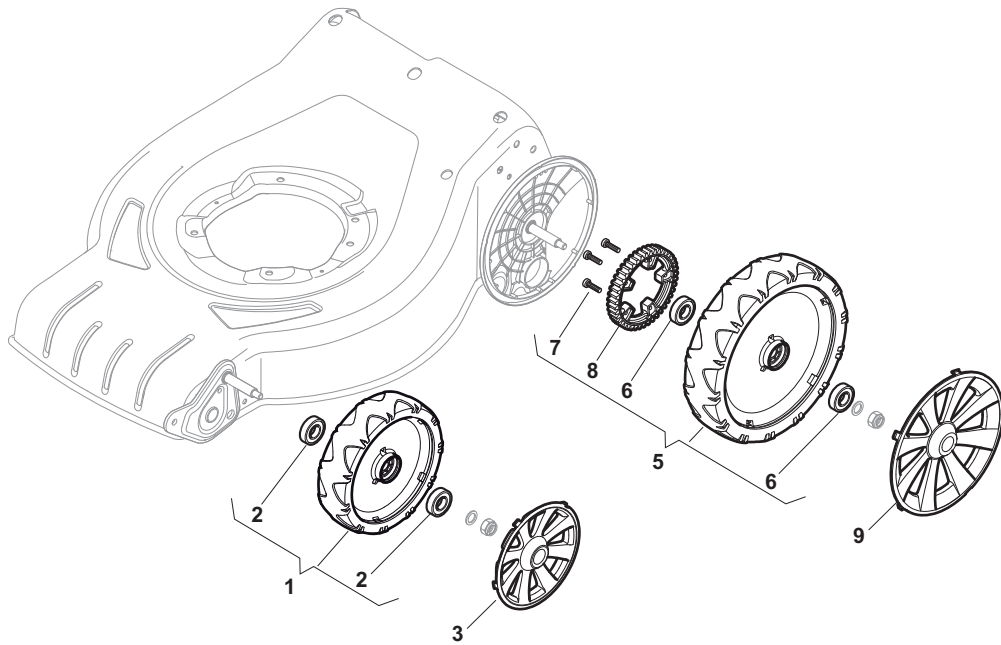

Position	Part No.	Q.Ty	Description
1	381302821/0	1	Axle, Front Wheels
2	22545142/0	2	Plate
3	112728698/0	4	Screw
4	12521350/0	2	Washer
5	12155000/0	2	Nut
6	112436051/0	2	Plate
7	322869673/0	1	Rod, Height Adjustment
8	122519820/0	2	Pin
9	122446193/0	1	Spring
11	112728698/0	4	Screw
12	22545152/0	2	Plate
13	381302817/0	1	Axle, Rear Wheels
14	122534131/0	1	Pin
15	381003357/0	1	Lever, Height Adjustment
16	122446192/0	1	Spring
17	12154510/0	1	Nut
18	322600205/0	2	Protection, Wheel
21	12521350/0	2	Washer
22	12155000/0	2	Nut

Position	Part No.	Q.Ty	Description
1	381007455/0	2	Wheel Ø 180
2	19216035/0	4	Bearing
3	322110638/0	2	Hub Cap
5	381007467/0	2	Wheel Ø 240
6	19216035/0	4	Bearing
7	112728706/0	6	Screw
8	322120117/0	2	Ring Gear
9	322110639/0	2	Hub Cap

Position	Part No.	Q.Ty	Description
1	381006735/0	1	Handle, Lower Part
2	12819120/0	2	Screw
3	22680006/1	2	Washer
4	22399900/0	2	Knob
5	12293200/0	2	Nut
6	322551582/0	2	Isolation Plate
7	12819110/0	2	Screw
8	12523060/0	2	Washer
9	22399900/0	2	Knob
10	12293200/0	2	Nut
11	12155000/0	2	Nut
12	12521350/0	2	Washer
13	12521350/0	2	Washer
14	12793701/0	2	Screw
15	381008698/0	1	Outfit, Screws

Position	Part No.	Q.Ty	Description
1	12608600/0	4	Seeger
2	22570120/1	1	Pinion L
3	22570110/1	1	Pinion R
4	322042066/0	2	Bush
5	112521371/0	2	Washer
6	81003092/0	1	Gear Box
7	22601904/0	1	Pulley
8	12645700/0	1	Pin
9	22033283/0	1	Adjustment Rod
10	35063800/0	1	Belt
11	22041957/1	1	Bush
12	22450063/0	1	Spring
13	22680009/0	1	Washer
14	12154510/0	1	Nut
15	22110230/0	1	Cap
16	22753000/0	2	Pin