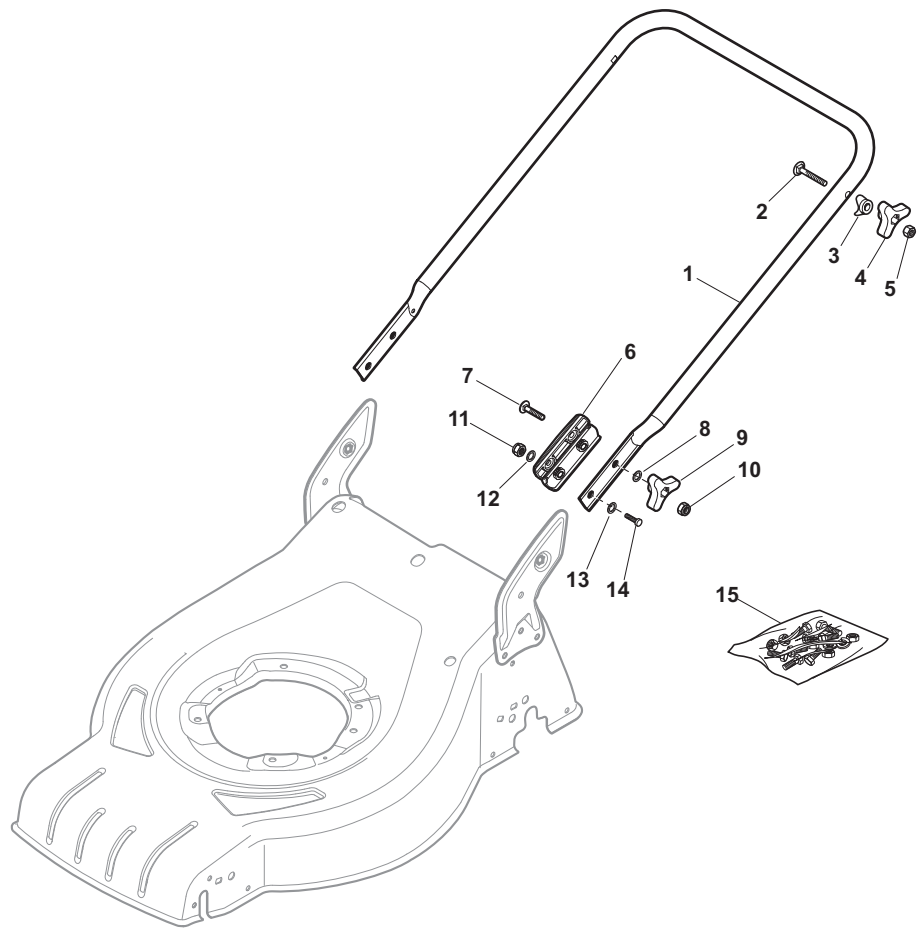

THIS INFORMATION IS NOT INTENDED FOR SALE OR RESALE, AND THIS NOTICE MUST REMAIN ON ALL COPIES.

Position	Part No.	Q.Ty	Description
1	381004024/0	1	Deck Black
2	322108301/0	1	Front Conveyor Assy
3	112728699/0	6	Screw
4	322108302/0	1	Rear Conveyor Assy
5	112728699/0	6	Screw
6	322545213/0	2	Plate
7	381005139/0	1	Bracket, L
8	112727801/0	6	Screw
9	381005137/0	1	Bracket, R
10	322060242/0	1	Protection, Belt
11	322140239/0	1	Deflector
12	12728530/0	2	Screw
13	113300215/0	1	Scraper

Position	Part No.	Q.Ty	Description
1	381302821/0	1	Axle, Front Wheels
2	22545142/0	2	Plate
3	112728698/0	4	Screw
4	12521350/0	2	Washer
5	12155000/0	2	Nut
6	112436051/0	2	Plate
7	322869673/0	1	Rod, Height Adjustment
8	122519820/0	2	Pin
9	122446193/0	1	Spring
11	112728698/0	4	Screw
12	22545152/0	2	Plate
13	381302817/0	1	Axle, Rear Wheels
14	122534131/0	1	Pin
15	381003357/0	1	Lever, Height Adjustment
16	122446192/0	1	Spring
17	12154510/0	1	Nut
18	322600205/0	2	Protection, Wheel
21	12521350/0	2	Washer
22	12155000/0	2	Nut

Position	Part No.	Q.Ty	Description
1	381007455/0	2	Wheel Ø 180
2	19216035/0	4	Bearing
3	322110638/0	2	Hub Cap
5	381007467/0	2	Wheel Ø 240
6	19216035/0	4	Bearing
7	112728706/0	6	Screw
8	322120117/0	2	Ring Gear
9	322110639/0	2	Hub Cap

Position	Part No.	Q.Ty	Description
1	12608600/0	4	Seeger
2	22570120/1	1	Pinion L
3	22570110/1	1	Pinion R
4	322042066/0	2	Bush
5	112521371/0	2	Washer
6	81003092/0	1	Gear Box
7	22601904/0	1	Pulley
8	12645700/0	1	Pin
9	22033283/0	1	Adjustment Rod
10	35063800/0	1	Belt
11	22041957/1	1	Bush
12	22450063/0	1	Spring
13	22680009/0	1	Washer
14	12154510/0	1	Nut
15	22110230/0	1	Cap
16	22753000/0	2	Pin