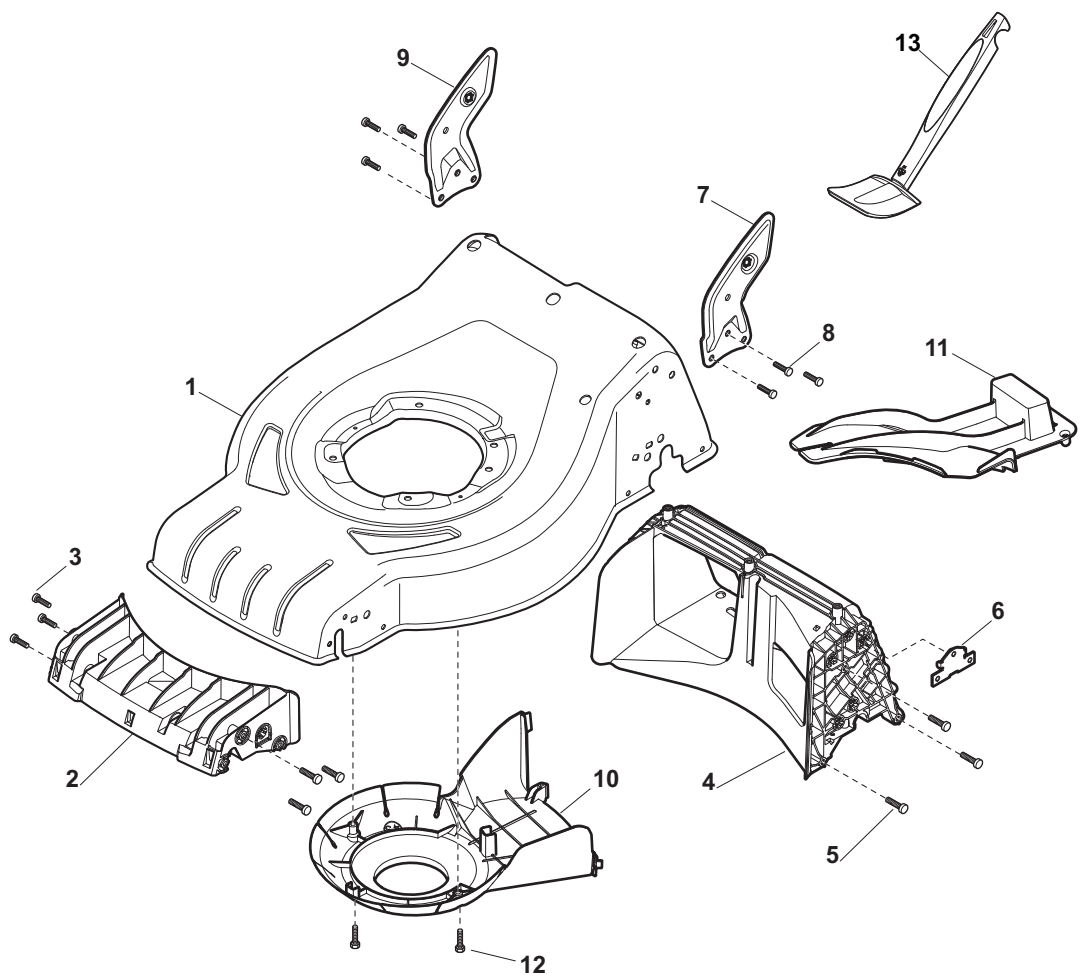

Position	Part No.	Q.Ty	Description
1	381004024/0	1	Deck Black
2	322108301/0	1	Front Conveyor Assy
3	112728699/0	6	Screw
4	322108302/0	1	Rear Conveyor Assy
5	112728699/0	6	Screw
6	322545213/0	2	Plate
7	381005139/0	1	Bracket, L
8	112727801/0	6	Screw
9	381005137/0	1	Bracket, R
10	322060242/0	1	Protection, Belt
11	322140239/0	1	Deflector
12	12728530/0	2	Screw
13	113300215/0	1	Scraper