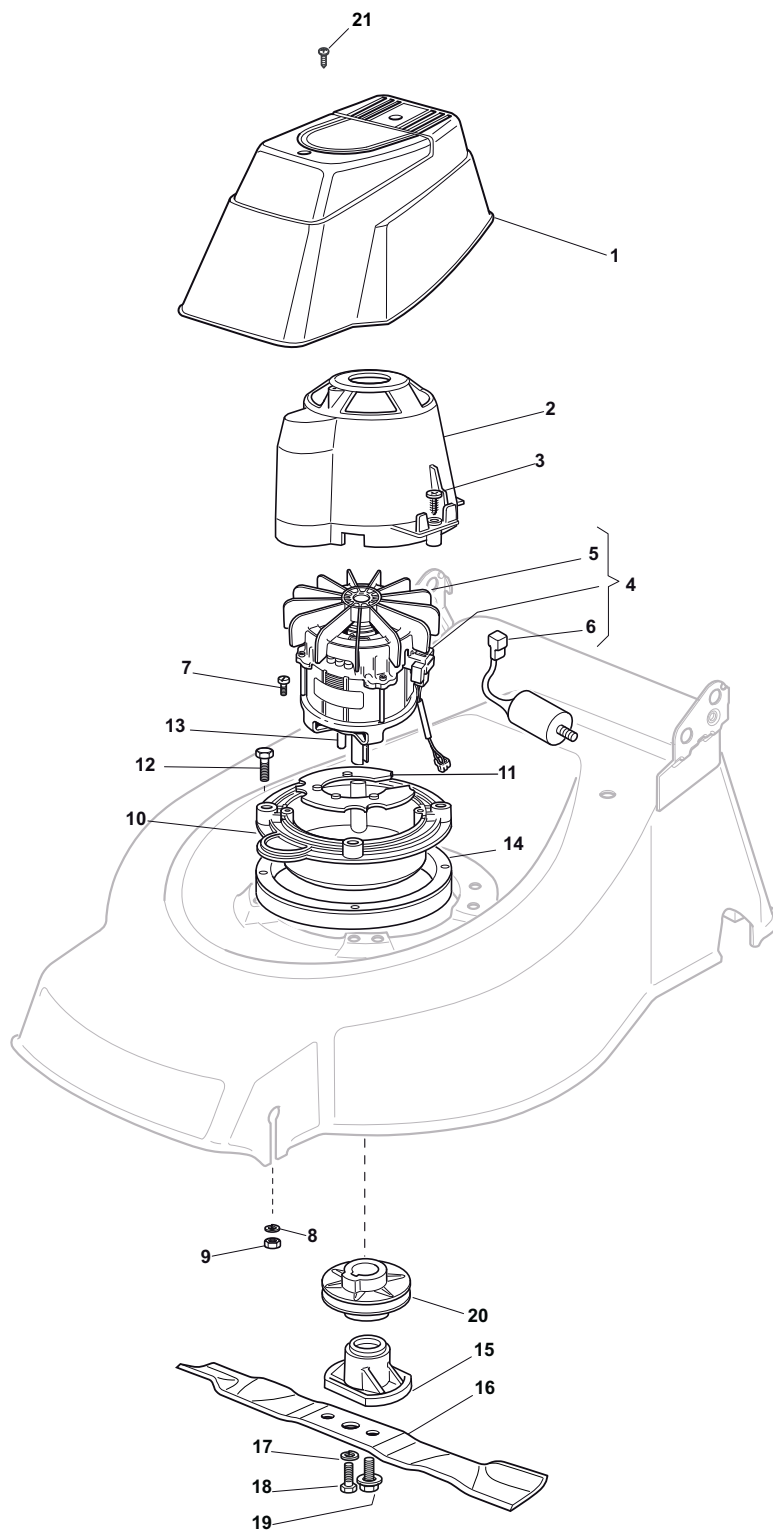

Position	Part No.	Q.Ty	Description
1	381302821/0	1	Axle, Front Wheels
2	22545142/0	2	Plate
3	112728698/0	4	Screw
4	12521350/0	2	Washer
5	12155000/0	2	Nut
6	112436051/0	2	Plate
7	322869673/0	1	Rod, Height Adjustment
8	122519820/0	2	Pin
9	122446193/0	1	Spring
11	112728698/0	4	Screw
12	22545152/0	2	Plate
13	381302817/0	1	Axle, Rear Wheels
14	122534131/0	1	Pin
15	381003357/0	1	Lever, Height Adjustment
16	122446192/0	1	Spring
17	12154510/0	1	Nut
18	322600205/0	2	Protection, Wheel
21	12521350/0	2	Washer
22	12155000/0	2	Nut

Position	Part No.	Q.Ty	Description
1	381007455/0	2	Wheel Ø 180
2	19216035/0	4	Bearing
3	322110638/0	2	Hub Cap
5	381007467/0	2	Wheel Ø 240
6	19216035/0	4	Bearing
7	112728706/0	6	Screw
8	322120117/0	2	Ring Gear
9	322110639/0	2	Hub Cap

Position	Part No.	Q.Ty	Description
1	381006735/0	1	Handle, Lower Part
2	12819120/0	2	Screw
3	22680006/1	2	Washer
4	22399900/0	2	Knob
5	12293200/0	2	Nut
6	322551582/0	2	Isolation Plate
7	12819110/0	2	Screw
8	12523060/0	2	Washer
9	22399900/0	2	Knob
10	12293200/0	2	Nut
11	12155000/0	2	Nut
12	12521350/0	2	Washer
13	12521350/0	2	Washer
14	12793701/0	2	Screw
15	381008698/0	1	Outfit, Screws

Position	Part No.	Q.Ty	Description
1	12608600/0	4	Seeger
2	22570120/1	1	Pinion L
3	22570110/1	1	Pinion R
4	322042066/0	2	Bush
5	112521371/0	2	Washer
6	81003092/0	1	Gear Box
7	22601904/0	1	Pulley
8	12645700/0	1	Pin
9	22033283/0	1	Adjustment Rod
10	35063800/0	1	Belt
11	22041957/1	1	Bush
12	22450063/0	1	Spring
13	22680009/0	1	Washer
14	12154510/0	1	Nut
15	22110230/0	1	Cap
16	22753000/0	2	Pin