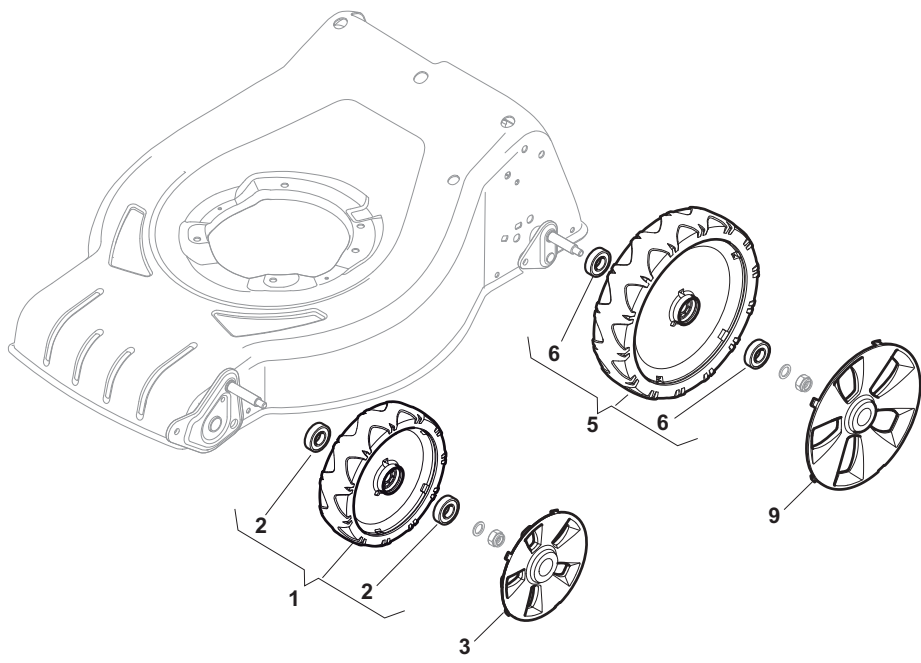

Position	Part No.	Q.Ty	Description
1	381302821/0	1	Axle, Front Wheels
2	22545142/0	2	Plate
3	112728698/0	4	Screw
4	12521350/0	2	Washer
5	12155000/0	2	Nut
6	112436051/0	2	Plate
7	322869673/0	1	Rod, Height Adjustment
8	122519820/0	2	Pin
9	122446193/0	1	Spring
11	112728698/0	4	Screw
12	22545152/0	2	Plate
13	381302815/0	1	Axle, Rear Wheels
14	122534131/0	1	Pin
15	381003357/0	1	Lever, Height Adjustment
16	122446192/0	1	Spring
17	12154510/0	1	Nut
21	12521350/0	2	Washer
22	12155000/0	2	Nut

Position	Part No.	Q.Ty	Description
1	381007450/0	2	Wheel Ø 180
2	19216035/0	4	Bearing
3	322110638/0	2	Hub Cap Grey
5	381007456/0	2	Wheel Ø 240
6	19216035/0	4	Bearing
9	322110639/0	2	Hub Cap Grey

Position	Part No.	Q.Ty	Description
1	381006737/0	1	Handle, Lower Part
2	112819110/0	2	Screw
3	122671651/0	2	Washer
4	22399900/0	2	Knob
5	12293200/0	2	Nut
7	12818900/0	2	Screw
9	22399900/0	2	Knob
10	12293200/0	2	Nut
11	12155000/0	2	Nut
12	12521350/0	2	Washer
13	12369500/0	2	Elastic Washer
15	381008691/0	1	Outfit, Screws
14	12760605/0	2	Screw

Position	Part No.	Q.Ty	Description
1	381006739/0	1	Handle, Upper Part
1	381006745/0	1	Handle, Upper Part with sponge handgrip
2	22430313/0	1	Guide Spring
3	12521330/0	1	Washer
4	12154510/0	1	Nut
5	118390020/0	1	Fairlead
6	181003363/1	1	Lever, Engine Brake Black
7	181030056/0	1	Cable, Thread Engine Brake
8	12727783/0	1	Screw
9	12154510/0	1	Nut
12	181005517/0	1	Throttle Cable

Position	Part No.	Q.Ty	Description
1	112735108/1	3	Screw
2	22463012/2	1	Hub, Crankshaft Ø 22.2
3	81004346/3	1	Blade Standard
4	22160400/0	1	Elastic Washer
5	12523080/0	1	Washer
6	12735698/0	1	Screw
7	12139100/0	1	Feather, Crankshaft Ø 22.2