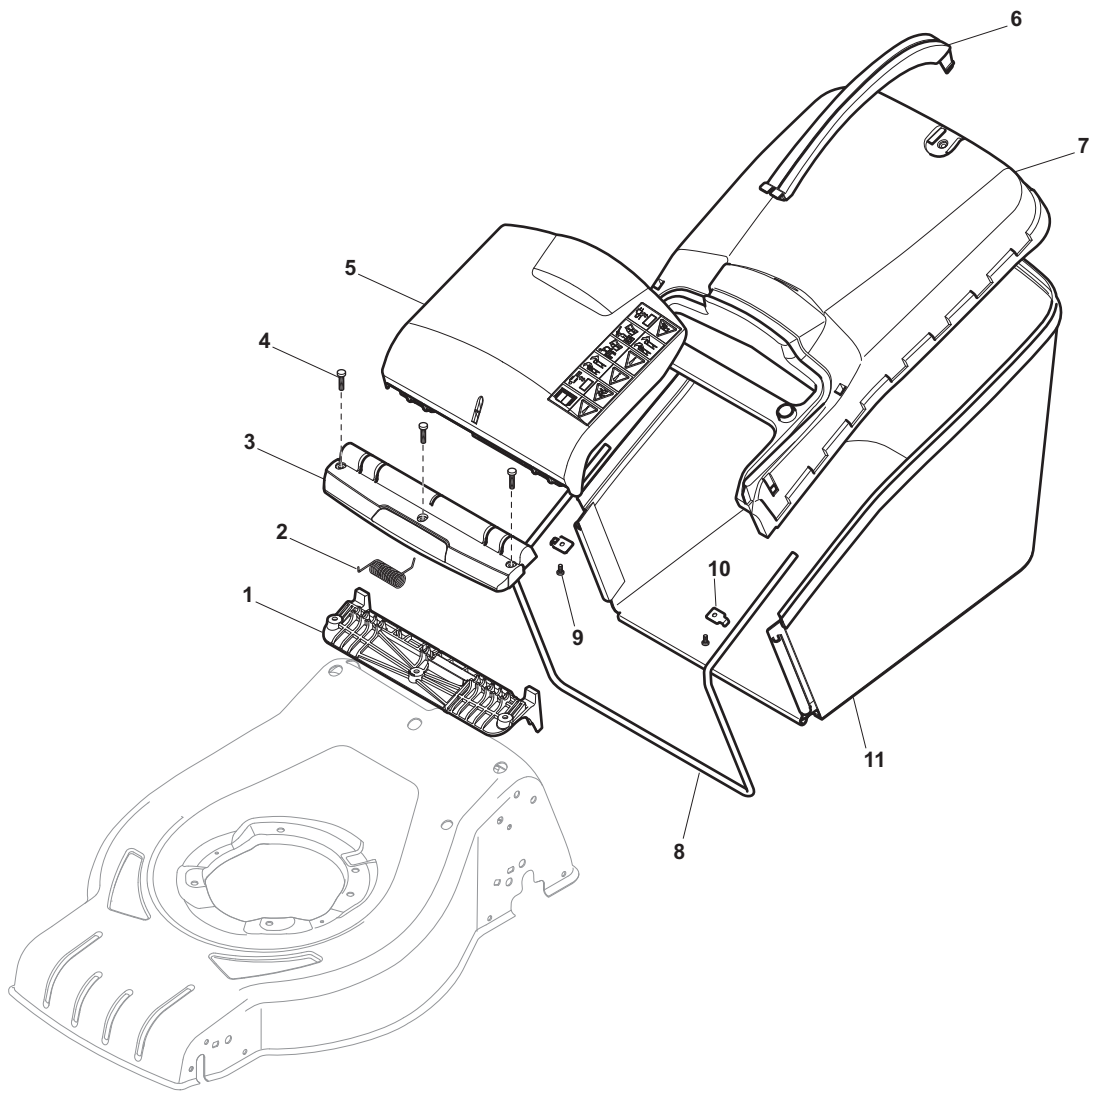

Position	Part No.	Q.Ty	Description
1	381302821/0	1	Axle, Front Wheels
2	22545142/0	2	Plate
3	112728698/0	4	Screw
4	12521350/0	2	Washer
5	12155000/0	2	Nut
6	112436051/0	2	Plate
7	322869673/0	1	Rod, Height Adjustment
8	122519820/0	2	Pin
9	122446193/0	1	Spring
11	112728698/0	4	Screw
12	22545152/0	2	Plate
13	381302815/0	1	Axle, Rear Wheels
14	122534131/0	1	Pin
15	381003357/0	1	Lever, Height Adjustment
16	122446192/0	1	Spring
17	12154510/0	1	Nut
21	12521350/0	2	Washer
22	12155000/0	2	Nut

Position	Part No.	Q.Ty	Description
1	381007450/0	2	Wheel Ø 180
2	19216035/0	4	Bearing
3	322110638/0	2	Hub Cap Grey
5	381007456/0	2	Wheel Ø 240
6	19216035/0	4	Bearing
9	322110639/0	2	Hub Cap Grey

Position	Part No.	Q.Ty	Description
1	381006737/0	1	Handle, Lower Part
2	112819110/0	2	Screw
3	122671651/0	2	Washer
4	22399900/0	2	Knob
5	12293200/0	2	Nut
7	12818900/0	2	Screw
9	22399900/0	2	Knob
10	12293200/0	2	Nut
11	12155000/0	2	Nut
12	12521350/0	2	Washer
13	12369500/0	2	Elastic Washer
15	381008691/0	1	Outfit, Screws
14	12760605/0	2	Screw

Position	Part No.	Q.Ty	Description
1	381006739/0	1	Handle, Upper Part
1	381006745/0	1	Handle, Upper Part with sponge handgrip
2	22430313/0	1	Guide Spring
3	12521330/0	1	Washer
4	12154510/0	1	Nut
5	118390020/0	1	Fairlead
6	181003363/1	1	Lever, Engine Brake Black
7	181030056/0	1	Cable, Thread Engine Brake
8	12727783/0	1	Screw
9	12154510/0	1	Nut
12	181005517/0	1	Throttle Cable

Position	Part No.	Q.Ty	Description
1	112735108/1	3	Screw
2	22463012/2	1	Hub, Crankshaft Ø 22.2
3	81004346/3	1	Blade Standard
4	22160400/0	1	Elastic Washer
5	12523080/0	1	Washer
6	12735698/0	1	Screw
7	12139100/0	1	Feather, Crankshaft Ø 22.2