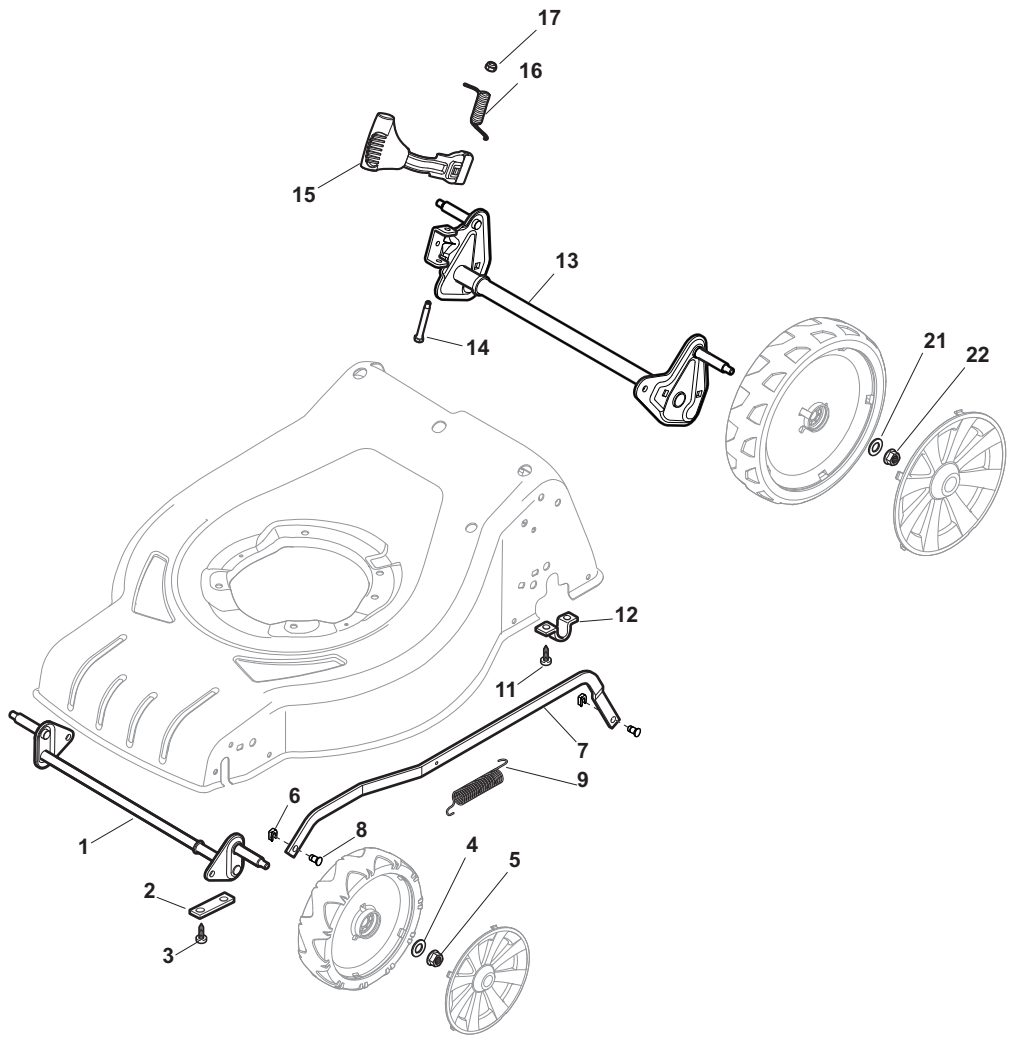

Position	Part No.	Q.Ty	Description
1	381302821/0	1	Axle, Front Wheels
2	22545142/0	2	Plate
3	112728698/0	4	Screw
4	12521350/0	2	Washer
5	12155000/0	2	Nut
6	112436051/0	2	Plate
7	322869673/0	1	Rod, Height Adjustment
8	122519820/0	2	Pin
9	122446193/0	1	Spring
11	112728698/0	4	Screw
12	22545152/0	2	Plate
13	381302815/0	1	Axle, Rear Wheels
14	122534131/0	1	Pin
15	381003357/0	1	Lever, Height Adjustment
16	122446192/0	1	Spring
17	12154510/0	1	Nut
21	12521350/0	2	Washer
22	12155000/0	2	Nut

Position	Part No.	Q.Ty	Description
1	381007450/0	2	Wheel Ø 180
2	19216035/0	4	Bearing
3	322110638/0	2	Hub Cap Grey
5	381007456/0	2	Wheel Ø 240
6	19216035/0	4	Bearing
9	322110639/0	2	Hub Cap Grey

Position	Part No.	Q.Ty	Description
1	381006737/0	1	Handle, Lower Part
2	112819110/0	2	Screw
3	122671651/0	2	Washer
4	22399900/0	2	Knob
5	12293200/0	2	Nut
7	12818900/0	2	Screw
9	22399900/0	2	Knob
10	12293200/0	2	Nut
11	12155000/0	2	Nut
12	12521350/0	2	Washer
13	12369500/0	2	Elastic Washer
15	381008691/0	1	Outfit, Screws
14	12760605/0	2	Screw

Position	Part No.	Q.Ty	Description
1	381006739/0	1	Handle, Upper Part
1	381006745/0	1	Handle, Upper Part with sponge handgrip
2	22430313/0	1	Guide Spring
3	12521330/0	1	Washer
4	12154510/0	1	Nut
5	118390020/0	1	Fairlead
6	181003363/1	1	Lever, Engine Brake Black
7	181030056/0	1	Cable, Thread Engine Brake
8	12727783/0	1	Screw
9	12154510/0	1	Nut
12	181005517/0	1	Throttle Cable

Position	Part No.	Q.Ty	Description
1	112735108/1	3	Screw
2	22463012/2	1	Hub, Crankshaft Ø 22.2
3	81004346/3	1	Blade Standard
4	22160400/0	1	Elastic Washer
5	12523080/0	1	Washer
6	12735698/0	1	Screw
7	12139100/0	1	Feather, Crankshaft Ø 22.2