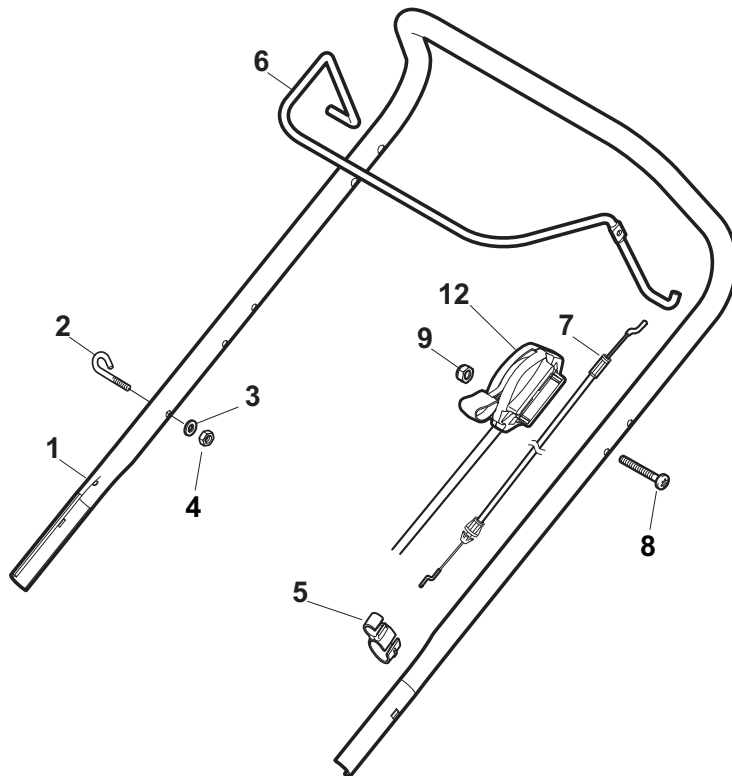

Position	Part No.	Q.Ty	Description
1	381302821/0	1	Axle, Front Wheels
2	22545142/0	2	Plate
3	112728698/0	4	Screw
4	12521350/0	2	Washer
5	12155000/0	2	Nut
6	112436051/0	2	Plate
7	322869673/0	1	Rod, Height Adjustment
8	122519820/0	2	Pin
9	122446193/0	1	Spring
11	112728698/0	4	Screw
12	22545152/0	2	Plate
13	381302815/0	1	Axle, Rear Wheels
14	122534131/0	1	Pin
15	381003357/0	1	Lever, Height Adjustment
16	122446192/0	1	Spring
17	12154510/0	1	Nut
21	12521350/0	2	Washer
22	12155000/0	2	Nut

Position	Part No.	Q.Ty	Description
1	381007450/0	2	Wheel Ø 180
2	19216035/0	4	Bearing
3	322110638/0	2	Hub Cap Grey
5	381007456/0	2	Wheel Ø 240
6	19216035/0	4	Bearing
9	322110639/0	2	Hub Cap Grey

Position	Part No.	Q.Ty	Description
1	381006737/0	1	Handle, Lower Part
2	112819110/0	2	Screw
3	122671651/0	2	Washer
4	22399900/0	2	Knob
5	12293200/0	2	Nut
7	12818900/0	2	Screw
9	22399900/0	2	Knob
10	12293200/0	2	Nut
11	12155000/0	2	Nut
12	12521350/0	2	Washer
13	12369500/0	2	Elastic Washer
15	381008691/0	1	Outfit, Screws
14	12760605/0	2	Screw

Position	Part No.	Q.Ty	Description
1	381006739/0	1	Handle, Upper Part
1	381006745/0	1	Handle, Upper Part with sponge handgrip
2	22430313/0	1	Guide Spring
3	12521330/0	1	Washer
4	12154510/0	1	Nut
5	118390020/0	1	Fairlead
6	181003363/1	1	Lever, Engine Brake Black
7	181030056/0	1	Cable, Thread Engine Brake
8	12727783/0	1	Screw
9	12154510/0	1	Nut
12	181005517/0	1	Throttle Cable

Position	Part No.	Q.Ty	Description
1	112735108/1	3	Screw
2	22463012/2	1	Hub, Crankshaft Ø 22.2
3	81004346/3	1	Blade Standard
4	22160400/0	1	Elastic Washer
5	12523080/0	1	Washer
6	12735698/0	1	Screw
7	12139100/0	1	Feather, Crankshaft Ø 22.2