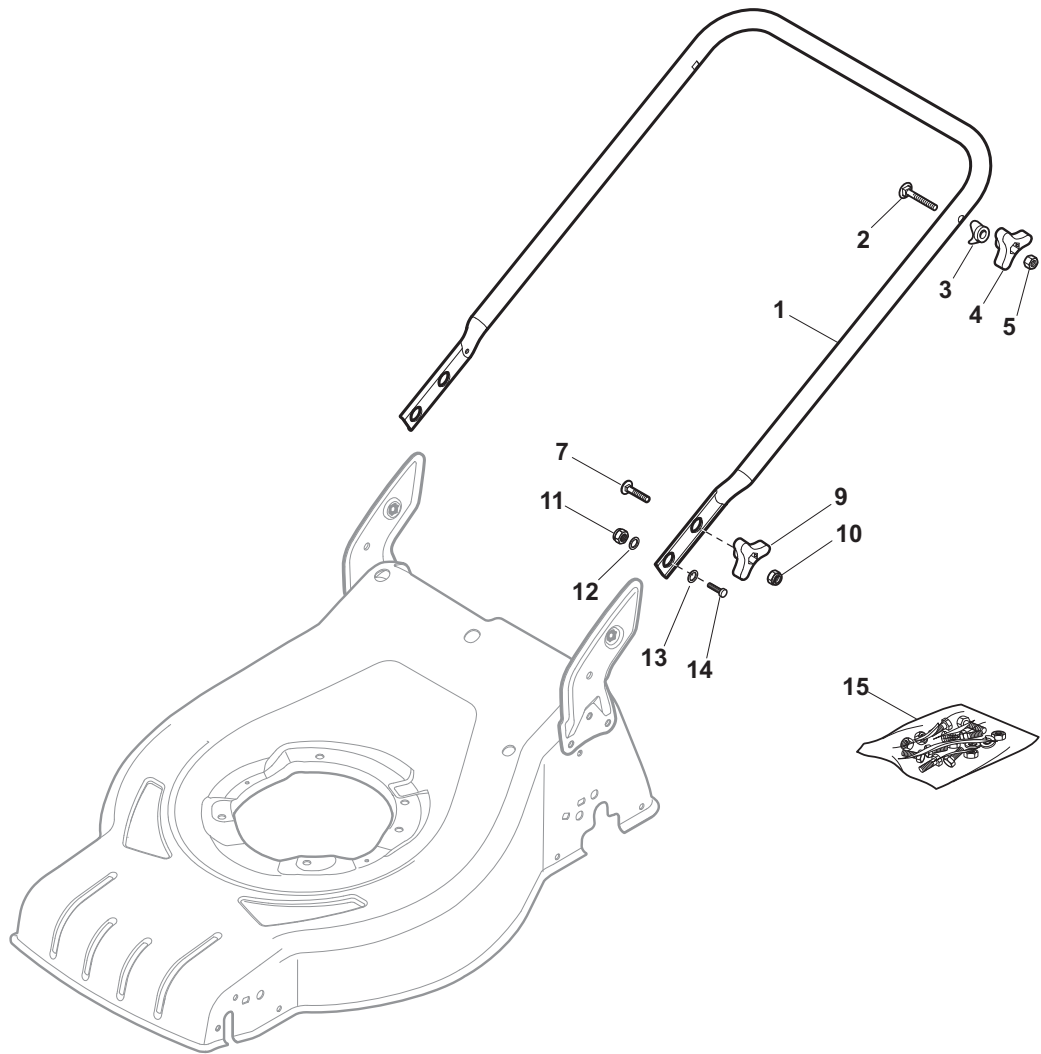

Position	Part No.	Q.Ty	Description
1	381302821/0	1	Axle, Front Wheels
2	22545142/0	2	Plate
3	112728698/0	4	Screw
4	12521350/0	2	Washer
5	12155000/0	2	Nut
6	112436051/0	2	Plate
7	322869673/0	1	Rod, Height Adjustment
8	122519820/0	2	Pin
9	122446193/0	1	Spring
11	112728698/0	4	Screw
12	22545152/0	2	Plate
13	381302815/0	1	Axle, Rear Wheels
14	122534131/0	1	Pin
15	381003357/0	1	Lever, Height Adjustment
16	122446192/0	1	Spring
17	12154510/0	1	Nut
21	12521350/0	2	Washer
22	12155000/0	2	Nut

Position	Part No.	Q.Ty	Description
1	381007450/0	2	Wheel Ø 180
2	19216035/0	4	Bearing
3	322110638/0	2	Hub Cap Grey
5	381007456/0	2	Wheel Ø 240
6	19216035/0	4	Bearing
9	322110639/0	2	Hub Cap Grey

Position	Part No.	Q.Ty	Description
1	381006737/0	1	Handle, Lower Part
2	112819110/0	2	Screw
3	122671651/0	2	Washer
4	22399900/0	2	Knob
5	12293200/0	2	Nut
7	12818900/0	2	Screw
9	22399900/0	2	Knob
10	12293200/0	2	Nut
11	12155000/0	2	Nut
12	12521350/0	2	Washer
13	12369500/0	2	Elastic Washer
15	381008691/0	1	Outfit, Screws
14	12760605/0	2	Screw

Position	Part No.	Q.Ty	Description
1	381006739/0	1	Handle, Upper Part
1	381006745/0	1	Handle, Upper Part with sponge handgrip
2	22430313/0	1	Guide Spring
3	12521330/0	1	Washer
4	12154510/0	1	Nut
5	118390020/0	1	Fairlead
6	181003363/1	1	Lever, Engine Brake Black
7	181030056/0	1	Cable, Thread Engine Brake
8	12727783/0	1	Screw
9	12154510/0	1	Nut
12	181005517/0	1	Throttle Cable

Position	Part No.	Q.Ty	Description
1	112735108/1	3	Screw
2	22463012/2	1	Hub, Crankshaft Ø 22.2
3	81004346/3	1	Blade Standard
4	22160400/0	1	Elastic Washer
5	12523080/0	1	Washer
6	12735698/0	1	Screw
7	12139100/0	1	Feather, Crankshaft Ø 22.2