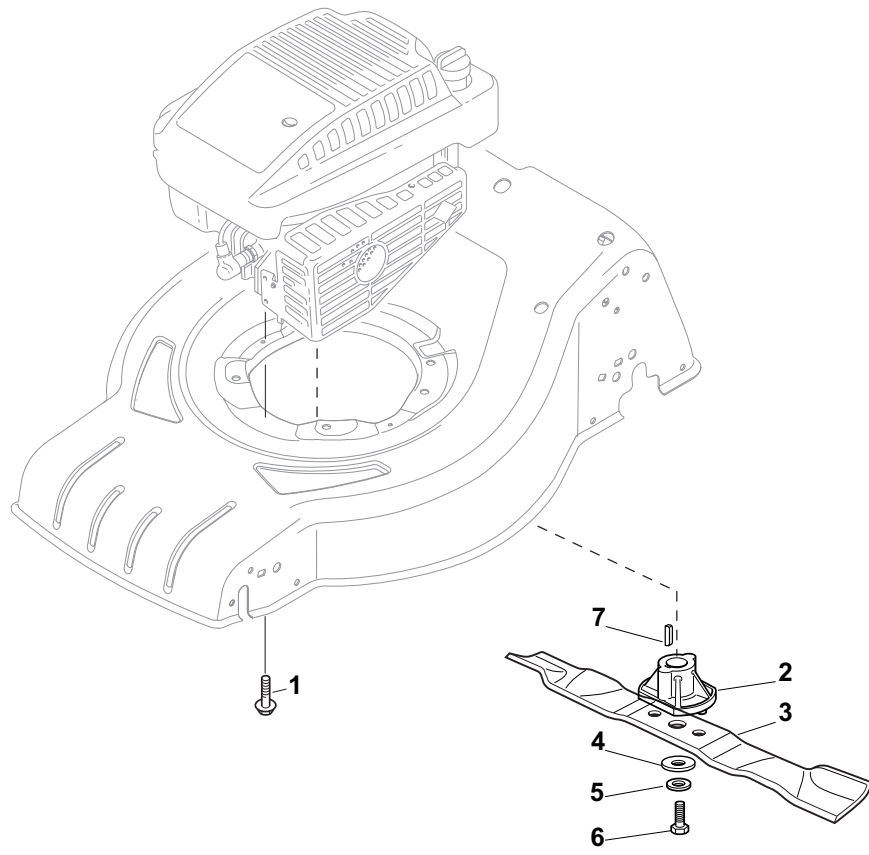

Position	Part No.	Q.Ty	Description
1	381302821/0	1	Axle, Front Wheels
2	22545142/0	2	Plate
3	112728698/0	4	Screw
4	12521350/0	2	Washer
5	12155000/0	2	Nut
6	112436051/0	2	Plate
7	322869673/0	1	Rod, Height Adjustment
8	122519820/0	2	Pin
9	122446193/0	1	Spring
11	112728698/0	4	Screw
12	22545152/0	2	Plate
13	381302815/0	1	Axle, Rear Wheels
14	122534131/0	1	Pin
15	381003357/0	1	Lever, Height Adjustment
16	122446192/0	1	Spring
17	12154510/0	1	Nut
21	12521350/0	2	Washer
22	12155000/0	2	Nut

Position	Part No.	Q.Ty	Description
1	381007450/0	2	Wheel Ø 180
2	19216035/0	4	Bearing
3	322110638/0	2	Hub Cap Grey
5	381007456/0	2	Wheel Ø 240
6	19216035/0	4	Bearing
9	322110639/0	2	Hub Cap Grey

Position	Part No.	Q.Ty	Description
1	381006737/0	1	Handle, Lower Part
2	112819110/0	2	Screw
3	122671651/0	2	Washer
4	22399900/0	2	Knob
5	12293200/0	2	Nut
7	12818900/0	2	Screw
9	22399900/0	2	Knob
10	12293200/0	2	Nut
11	12155000/0	2	Nut
12	12521350/0	2	Washer
13	12369500/0	2	Elastic Washer
15	381008691/0	1	Outfit, Screws
14	12760605/0	2	Screw

Position	Part No.	Q.Ty	Description
1	381006739/0	1	Handle, Upper Part
1	381006745/0	1	Handle, Upper Part with sponge handgrip
2	22430313/0	1	Guide Spring
3	12521330/0	1	Washer
4	12154510/0	1	Nut
5	118390020/0	1	Fairlead
6	181003363/1	1	Lever, Engine Brake Black
7	181030056/0	1	Cable, Thread Engine Brake
8	12727783/0	1	Screw
9	12154510/0	1	Nut
12	181005517/0	1	Throttle Cable

Position	Part No.	Q.Ty	Description
1	112735108/1	3	Screw
2	22463012/2	1	Hub, Crankshaft Ø 22.2
3	81004346/3	1	Blade Standard
4	22160400/0	1	Elastic Washer
5	12523080/0	1	Washer
6	12735698/0	1	Screw
7	12139100/0	1	Feather, Crankshaft Ø 22.2