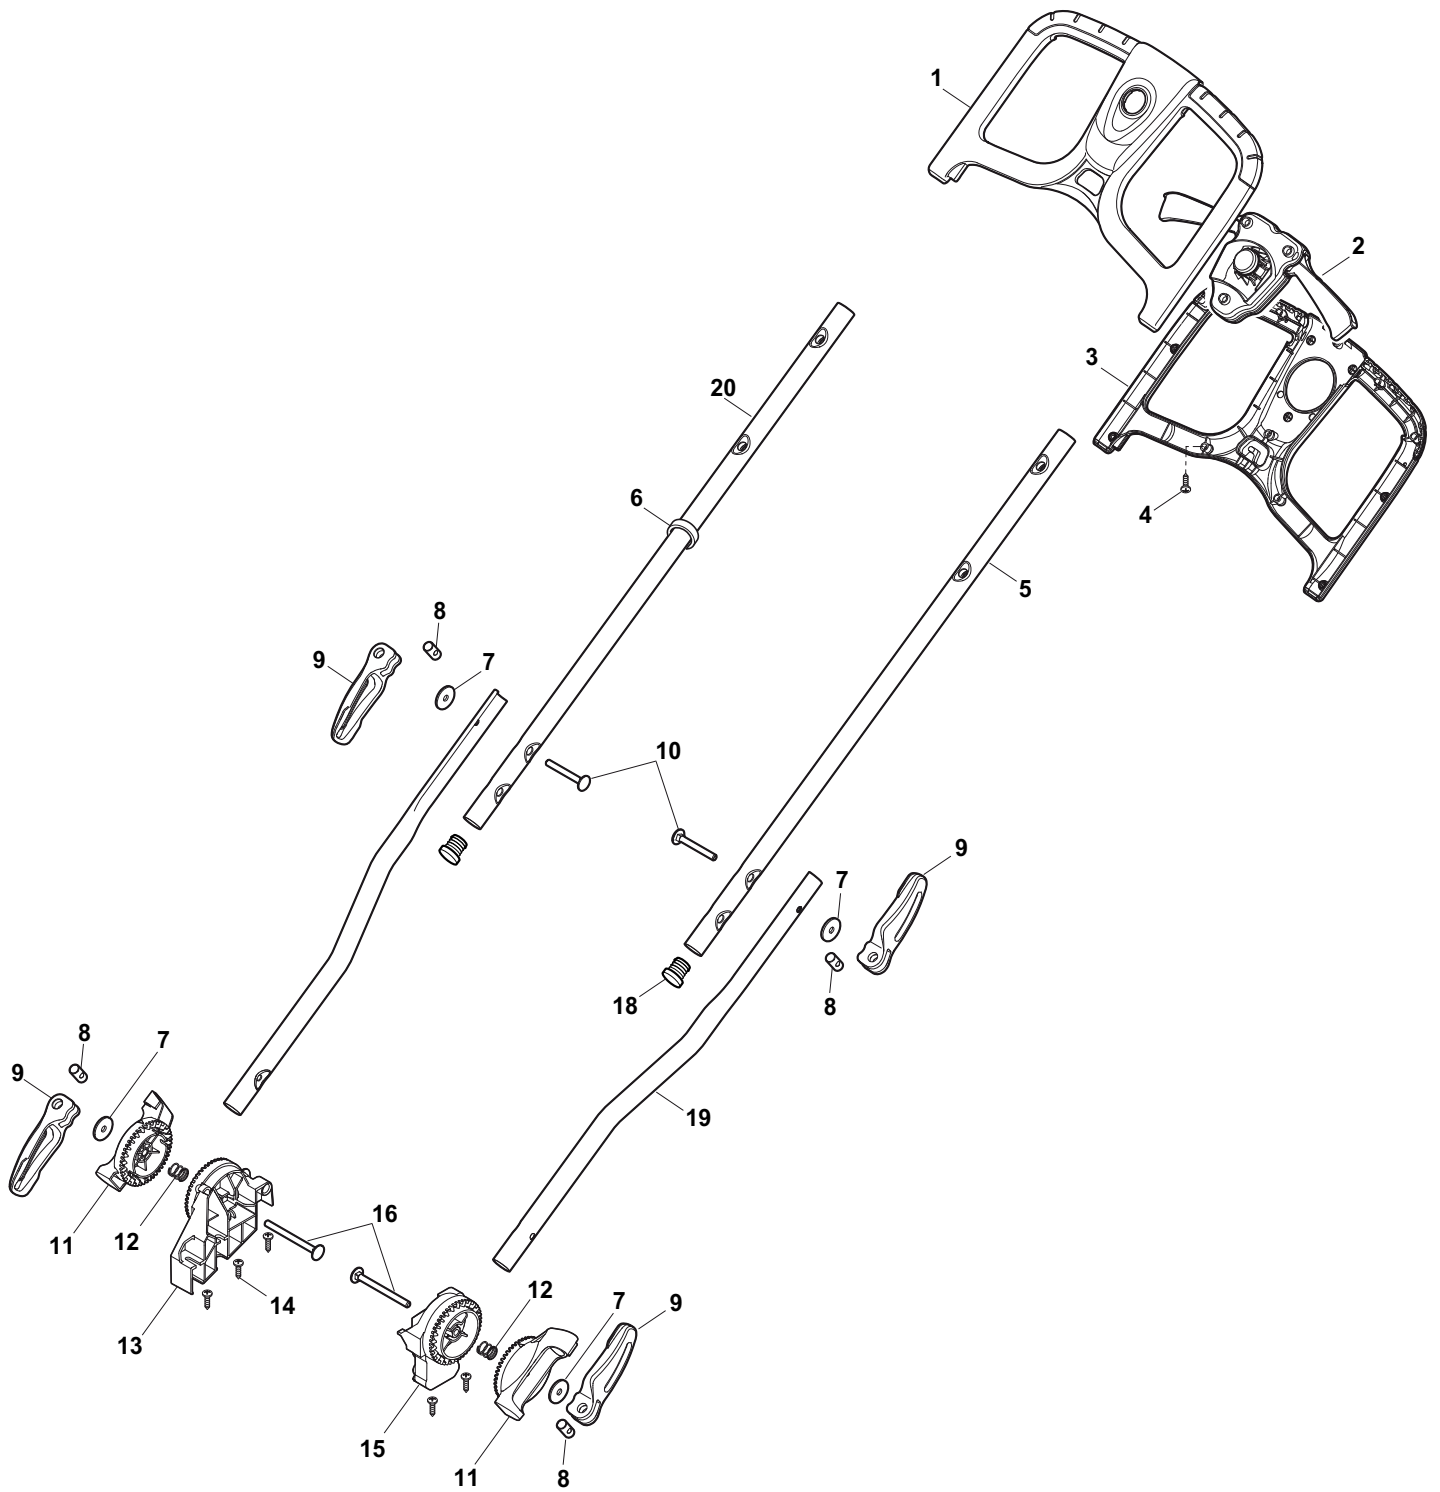

THIS INFORMATION IS NOT INTENDED FOR SALE OR RESALE, AND THIS NOTICE MUST REMAIN ON ALL COPIES.

Position	Part No.	Q.Ty	Description
1	322055159/0	1	Deck White
2	322109857/0	1	Right Side Cover
3	322109855/0	1	Left Side Cover
4	322393658/0	1	Cover
5	322393659/0	1	Handle, Lower Part
6	122450470/0	1	Spring
7	322524356/0	1	Pin
8	322600243/0	1	Stone-Guard
9	322486295/0	1	Grass-Box, R Lower
10	322486296/0	1	Grass-Box, L Lower
11	322486323/0	1	Grass-Box, Upper Yellow
12	322393656/0	1	Handle
13	322140243/0	1	Mulching Plug
14	322393672/0	1	Engine Protection
17	112728714/0	12	Screw
18	322055168/0	1	Frontal Plate

Position	Part No.	Q.Ty	Description
1	322066761/0	1	Deck Grey
2	322785387/0	1	Support, Wheels
3	322686105/0	2	Wheel Ø 250
4	322110700/0	2	Hub Cap Yellow
5	112604903/0	1	Crown Fastener
6	122033427/0	1	Axle, Rear Wheels
7	322545142/0	2	Plate
8	112728714/0	8	Screw
9	322785414/0	1	Lever, Height Adjustment Yellow
10	322524354/0	1	Pin
11	122446195/0	1	Spring
12	322869680/0	1	Rod, Height Adjustment Grey
13	322785415/0	2	Plate
14	122033426/0	1	Axle, Front Wheels
15	322785386/0	1	Support, Wheels Grey
16	322686104/0	2	Wheel Ø 150
17	322110699/0	2	Hub Cap Yellow
18	322785385/0	1	Support, Wheels

Position	Part No.	Q.Ty	Description
1	322291032/0	1	Upper Half Handgrip Switch
2	381600521/0	1	Dead Hand Switch
3	322291033/0	1	Lower Half Handgrip Switch
4	112728713/0	11	Screw
5	381007515/0	1	Handle, Lower Part Left
6	122192000/1	1	Clamp
7	112523050/0	4	Washer
8	122524352/0	4	Pin
9	322319519/0	4	Fixing Lever Handle
10	122943016/0	2	Screw
11	322246100/0	2	Handle Joint Grey
12	122430210/0	2	Spring
13	322745052/0	2	Right Joint
14	112728714/0	5	Screw
15	322745051/0	1	Left Joint
16	122943017/0	2	Screw
18	118566112/0	2	Cap
19	381007513/0	2	Handle, Lower Part
20	381007514/0	1	Handle, Upper Part Right

Position	Part No.	Q.Ty	Description
1	112728714/0	5	Screw
3	112523020/0	1	Washer
4	118563697/0	1	Motor
5	322465644/0	1	Hub Fan
6	181004155/0	1	Blade
7	381004352/1	1	Screw