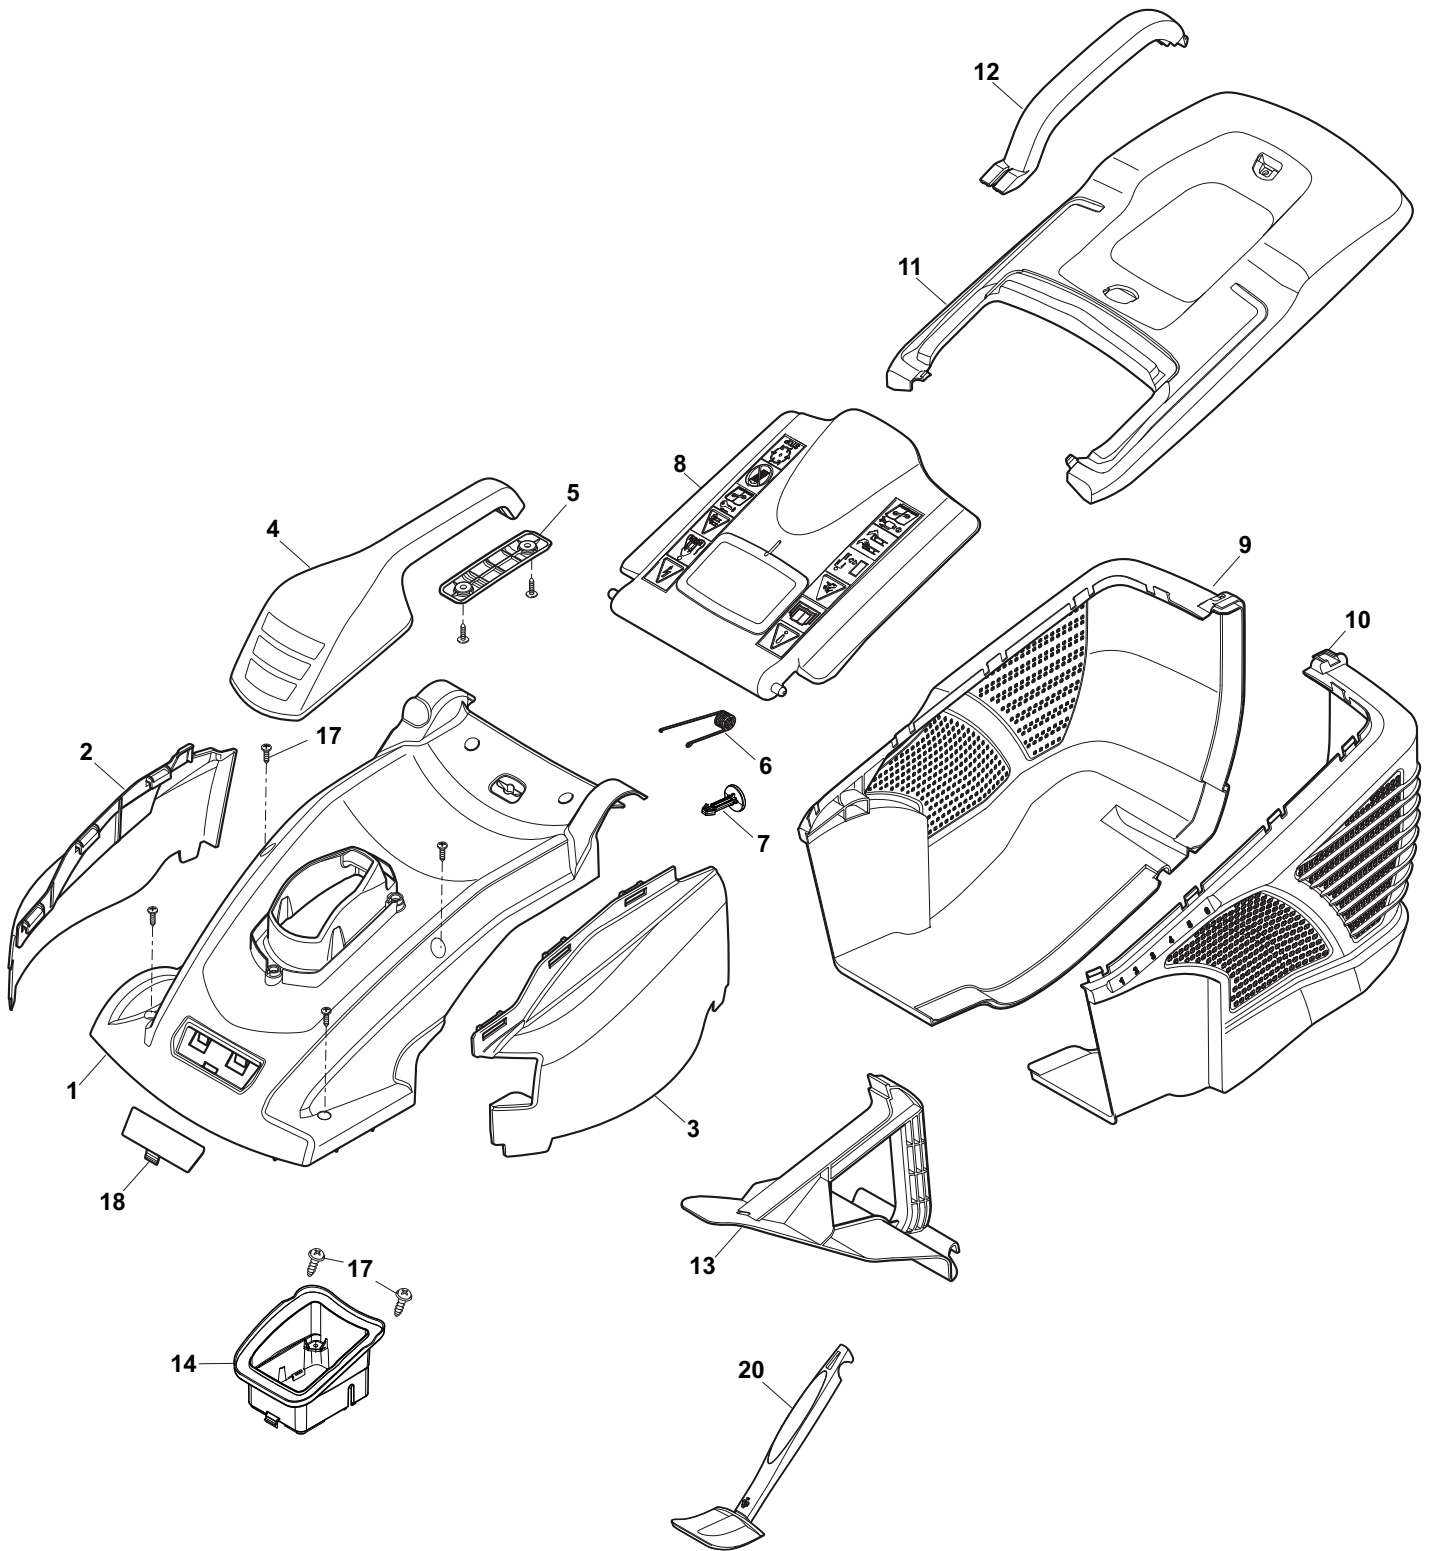

Position	Part No.	Q.Ty	Description
1	322055159/0	1	Deck White
2	322109857/0	1	Right Side Cover
3	322109855/0	1	Left Side Cover
4	322393658/0	1	Cover
5	322393659/0	1	Handle, Lower Part
6	122450470/0	1	Spring
7	322524356/0	1	Pin
8	322600243/0	1	Stone-Guard
9	322486295/0	1	Grass-Box, R Lower
10	322486296/0	1	Grass-Box, L Lower
11	322486323/0	1	Grass-Box, Upper Yellow
12	322393656/0	1	Handle
13	322140243/0	1	Mulching Plug
14	322393672/0	1	Engine Protection
17	112728714/0	12	Screw
18	322055168/0	1	Frontal Plate