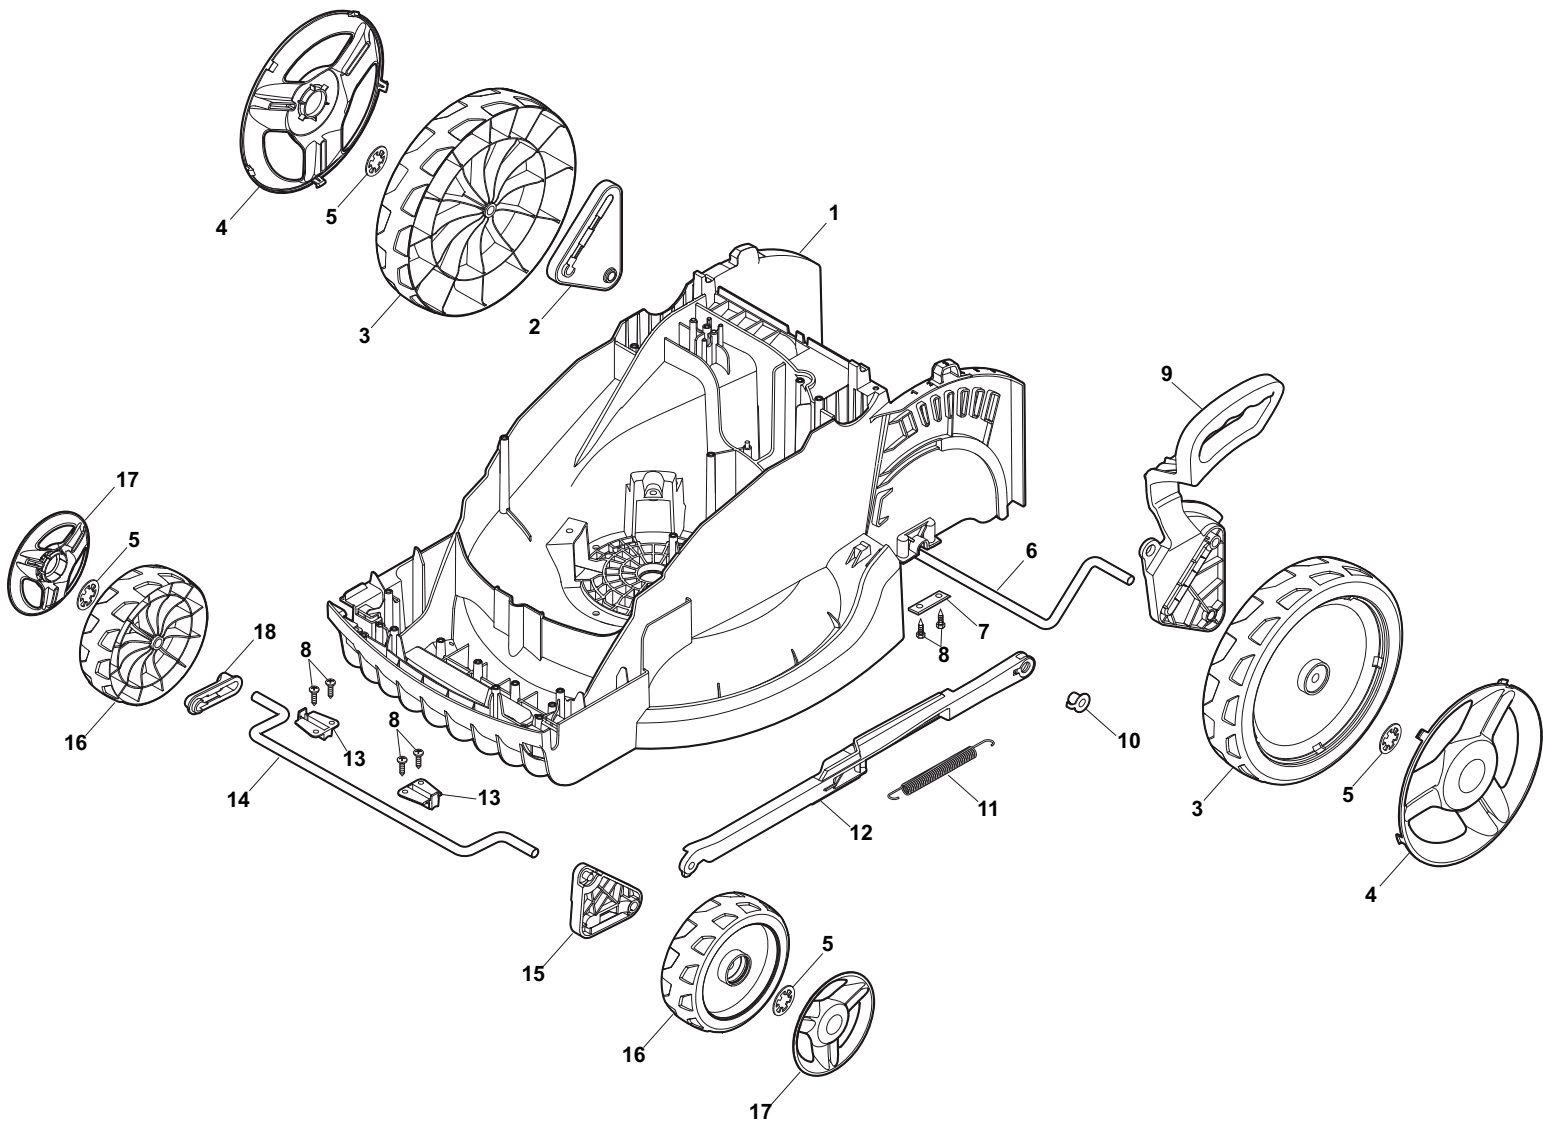

THIS INFORMATION IS NOT INTENDED FOR SALE OR RESALE, AND THIS NOTICE MUST REMAIN ON ALL COPIES.

Position	Part No.	Q.Ty	Description
1	322055159/0	1	Deck White
2	322109857/0	1	Right Side Cover
3	322109855/0	1	Left Side Cover
4	322393658/0	1	Cover
5	322393659/0	1	Handle, Lower Part
6	122450470/0	1	Spring
7	322524356/0	1	Pin
8	322600243/0	1	Stone-Guard
9	322486295/0	1	Grass-Box, R Lower
10	322486296/0	1	Grass-Box, L Lower
11	322486323/0	1	Grass-Box, Upper Yellow
12	322393656/0	1	Handle
13	322140243/0	1	Mulching Plug
14	322393672/0	1	Engine Protection
17	112728714/0	12	Screw
18	322055168/0	1	Frontal Plate

Position	Part No.	Q.Ty	Description
1	322066761/0	1	Deck Grey
2	322785387/0	1	Support, Wheels
3	322686105/0	2	Wheel Ø 250
4	322110700/0	2	Hub Cap Yellow
5	112604903/0	1	Crown Fastener
6	122033427/0	1	Axle, Rear Wheels
7	322545142/0	2	Plate
8	112728714/0	8	Screw
9	322785414/0	1	Lever, Height Adjustment Yellow
10	322524354/0	1	Pin
11	122446195/0	1	Spring
12	322869680/0	1	Rod, Height Adjustment Grey
13	322785415/0	2	Plate
14	122033426/0	1	Axle, Front Wheels
15	322785386/0	1	Support, Wheels Grey
16	322686104/0	2	Wheel Ø 150
17	322110699/0	2	Hub Cap Yellow
18	322785385/0	1	Support, Wheels

Position	Part No.	Q.Ty	Description
1	322291032/0	1	Upper Half Handgrip Switch
2	381600521/0	1	Dead Hand Switch
3	322291033/0	1	Lower Half Handgrip Switch
4	112728713/0	11	Screw
5	381007515/0	1	Handle, Lower Part Left
6	122192000/1	1	Clamp
7	112523050/0	4	Washer
8	122524352/0	4	Pin
9	322319519/0	4	Fixing Lever Handle
10	122943016/0	2	Screw
11	322246100/0	2	Handle Joint Grey
12	122430210/0	2	Spring
13	322745052/0	2	Right Joint
14	112728714/0	5	Screw
15	322745051/0	1	Left Joint
16	122943017/0	2	Screw
18	118566112/0	2	Cap
19	381007513/0	2	Handle, Lower Part
20	381007514/0	1	Handle, Upper Part Right

Position	Part No.	Q.Ty	Description
1	112728714/0	5	Screw
3	112523020/0	1	Washer
4	118563697/0	1	Motor
5	322465644/0	1	Hub Fan
6	181004155/0	1	Blade
7	381004352/1	1	Screw