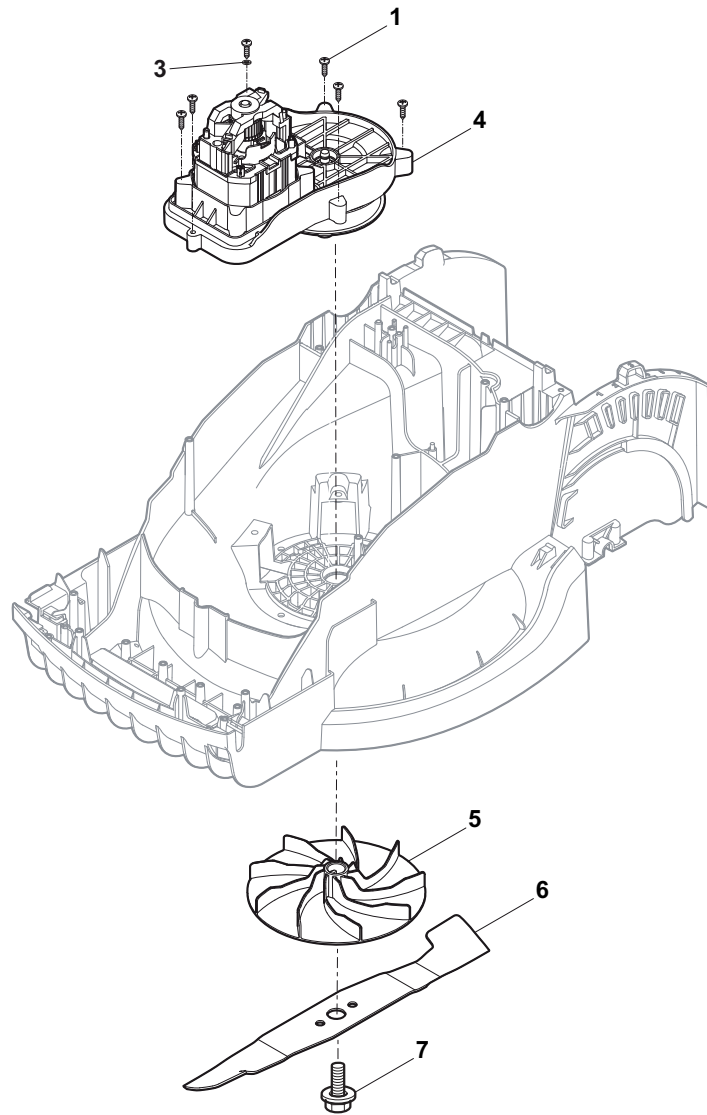

THIS INFORMATION IS NOT INTENDED FOR SALE OR RESALE, AND THIS NOTICE MUST REMAIN ON ALL COPIES.

Position	Part No.	Q.Ty	Description
1	322055159/0	1	Deck White
2	322109857/0	1	Right Side Cover
3	322109855/0	1	Left Side Cover
4	322393658/0	1	Cover
5	322393659/0	1	Handle, Lower Part
6	122450470/0	1	Spring
7	322524356/0	1	Pin
8	322600243/0	1	Stone-Guard
9	322486295/0	1	Grass-Box, R Lower
10	322486296/0	1	Grass-Box, L Lower
11	322486323/0	1	Grass-Box, Upper Yellow
12	322393656/0	1	Handle
13	322140243/0	1	Mulching Plug
14	322393672/0	1	Engine Protection
17	112728714/0	12	Screw
18	322055168/0	1	Frontal Plate

Position	Part No.	Q.Ty	Description
1	322066761/0	1	Deck Grey
2	322785387/0	1	Support, Wheels
3	322686105/0	2	Wheel Ø 250
4	322110700/0	2	Hub Cap Yellow
5	112604903/0	1	Crown Fastener
6	122033427/0	1	Axle, Rear Wheels
7	322545142/0	2	Plate
8	112728714/0	8	Screw
9	322785414/0	1	Lever, Height Adjustment Yellow
10	322524354/0	1	Pin
11	122446195/0	1	Spring
12	322869680/0	1	Rod, Height Adjustment Grey
13	322785415/0	2	Plate
14	122033426/0	1	Axle, Front Wheels
15	322785386/0	1	Support, Wheels Grey
16	322686104/0	2	Wheel Ø 150
17	322110699/0	2	Hub Cap Yellow
18	322785385/0	1	Support, Wheels

Position	Part No.	Q.Ty	Description
1	322291032/0	1	Upper Half Handgrip Switch
2	381600521/0	1	Dead Hand Switch
3	322291033/0	1	Lower Half Handgrip Switch
4	112728713/0	11	Screw
5	381007515/0	1	Handle, Lower Part Left
6	122192000/1	1	Clamp
7	112523050/0	4	Washer
8	122524352/0	4	Pin
9	322319519/0	4	Fixing Lever Handle
10	122943016/0	2	Screw
11	322246100/0	2	Handle Joint Grey
12	122430210/0	2	Spring
13	322745052/0	2	Right Joint
14	112728714/0	5	Screw
15	322745051/0	1	Left Joint
16	122943017/0	2	Screw
18	118566112/0	2	Cap
19	381007513/0	2	Handle, Lower Part
20	381007514/0	1	Handle, Upper Part Right

Position	Part No.	Q.Ty	Description
1	112728714/0	5	Screw
3	112523020/0	1	Washer
4	118563697/0	1	Motor
5	322465644/0	1	Hub Fan
6	181004155/0	1	Blade
7	381004352/1	1	Screw