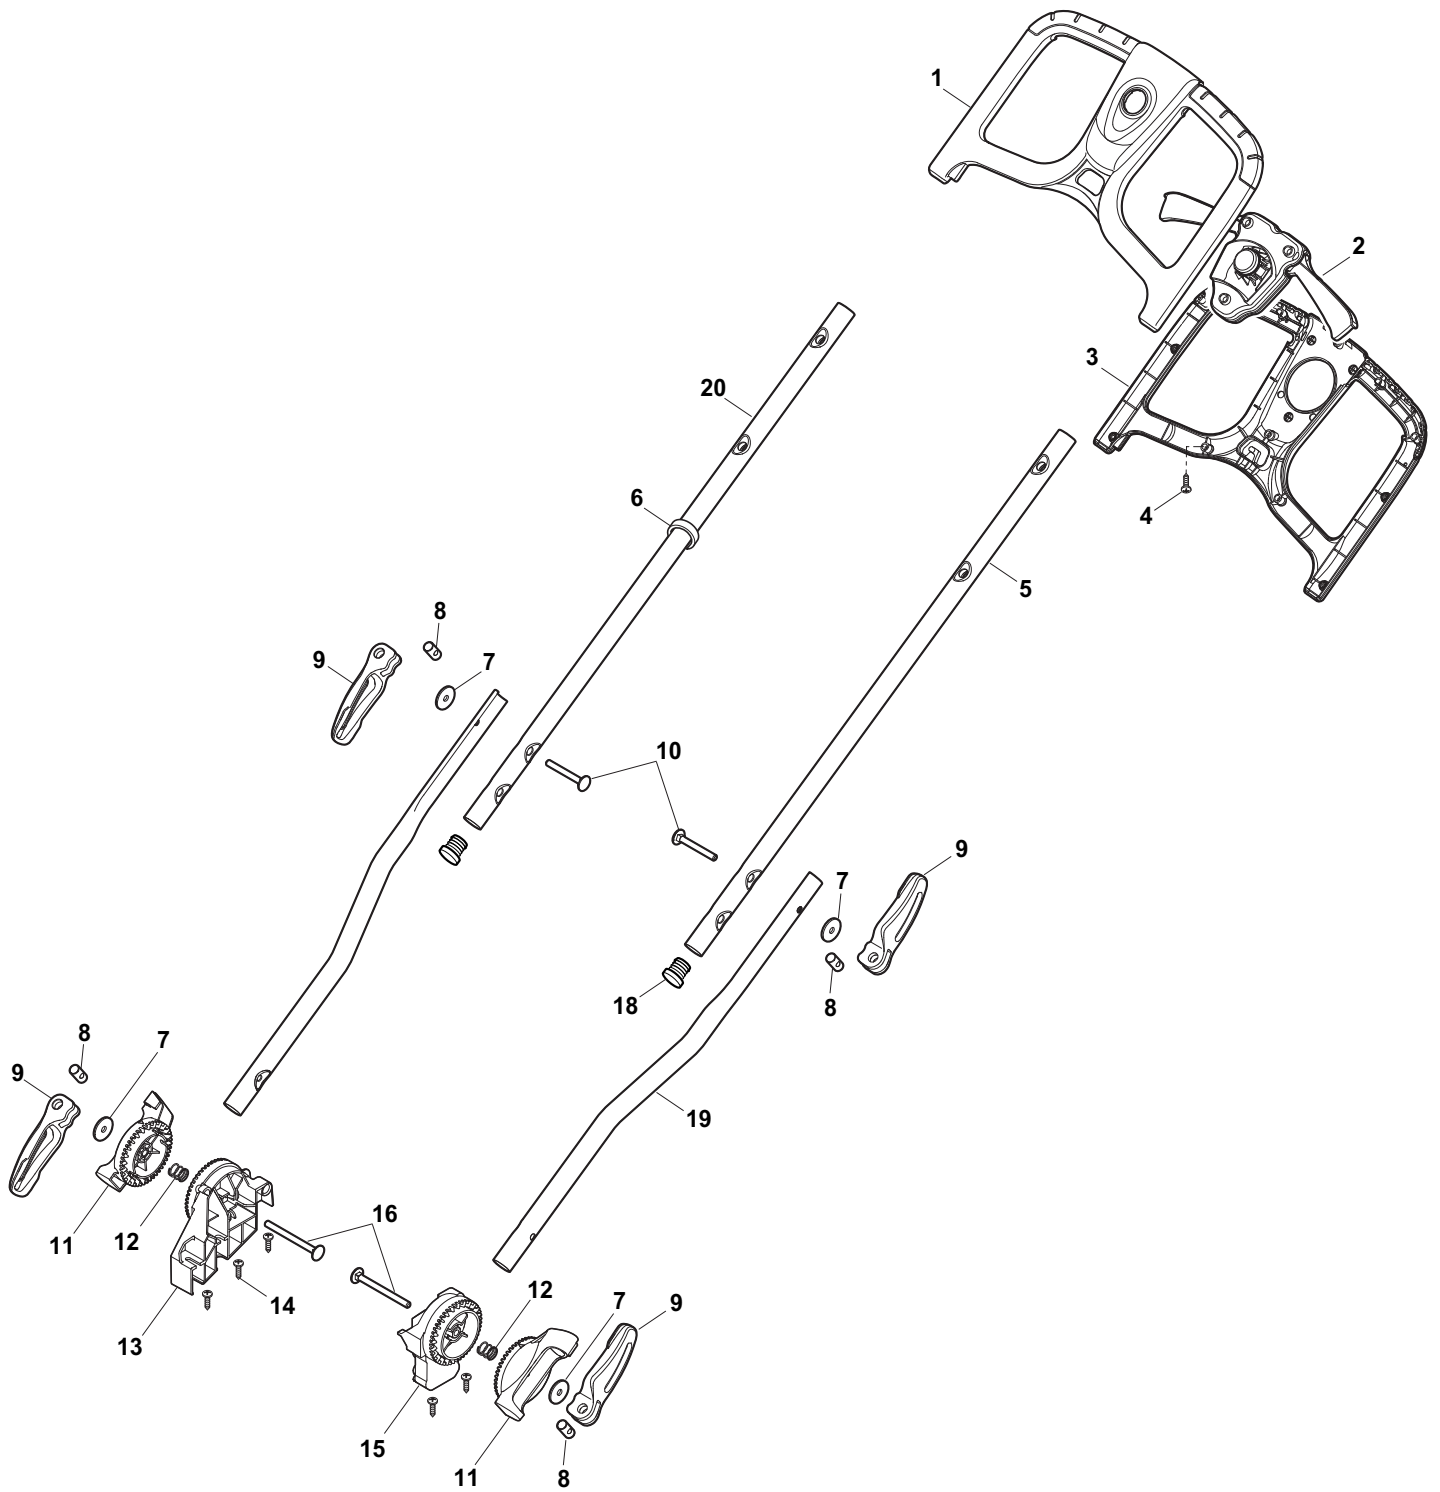

Position	Part No.	Q.Ty	Description
1	322066760/0	1	Deck Grey
2	322785387/0	1	Support, Wheels
3	322686105/0	2	Wheel Ø 250
4	322110700/0	2	Hub Cap Yellow
5	112604903/0	1	Crown Fastener
6	122033425/0	1	Axle, Rear Wheels
7	322545142/0	2	Plate
8	112728714/0	8	Screw
9	322785414/0	1	Lever, Height Adjustment Yellow
10	322524354/0	1	Pin
11	122446195/0	1	Spring
12	322869680/0	1	Rod, Height Adjustment Grey
13	322785415/0	2	Plate
14	122033424/0	1	Axle, Front Wheels
15	322785386/0	1	Support, Wheels Grey
16	322686104/0	2	Wheel Ø 150
17	322110699/0	2	Hub Cap Yellow
18	322785385/0	1	Support, Wheels

Position	Part No.	Q.Ty	Description
1	322291032/0	1	Upper Half Handgrip Switch
2	381600521/0	1	Dead Hand Switch
3	322291033/0	1	Lower Half Handgrip Switch
4	112728713/0	11	Screw
5	381007515/0	1	Handle, Lower Part Left
6	122192000/1	1	Clamp
7	112523050/0	4	Washer
8	122524352/0	4	Pin
9	322319520/0	4	Fixing Lever Handle
10	122943016/0	2	Screw
11	322246100/0	2	Handle Joint Grey
12	122430210/0	2	Spring
13	322745052/0	2	Right Joint
14	112728714/0	5	Screw
15	322745051/0	1	Left Joint
16	122943017/0	2	Screw
18	118566112/0	2	Cap
19	381007513/0	2	Handle, Lower Part
20	381007514/0	1	Handle, Upper Part Right

Position	Part No.	Q.Ty	Description
1	112728714/0	5	Screw
3	112523020/0	1	Washer
4	118563696/0	1	Motor
5	322465602/1	1	Hub Fan
6	181004154/0	1	Blade
7	381004352/1	1	Screw