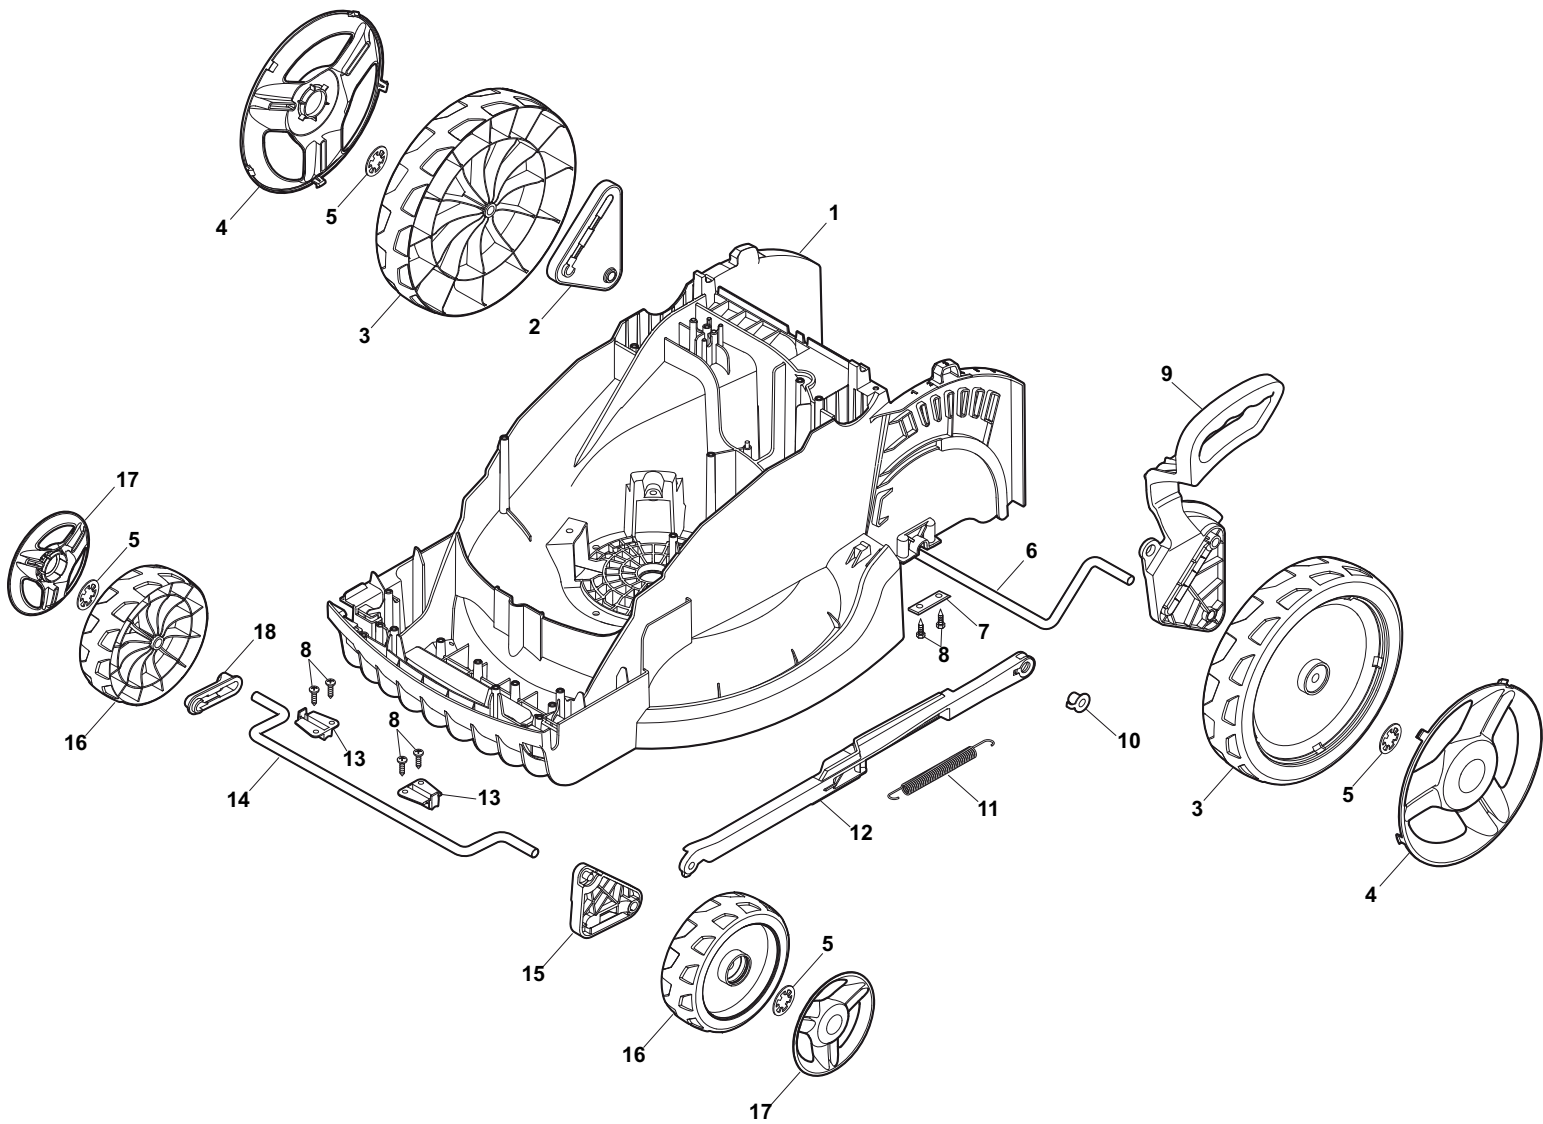

THIS INFORMATION IS NOT INTENDED FOR SALE OR RESALE, AND THIS NOTICE MUST REMAIN ON ALL COPIES.

Position	Part No.	Q.Ty	Description
1	322055175/0	1	Deck Yellow
2	322109856/0	1	Right Side Cover
3	322109854/0	1	Left Side Cover
4	322393658/0	1	Cover
5	322393659/0	1	Handle, Lower Part
6	122450470/0	1	Spring
7	322524356/0	1	Pin
8	322600242/0	1	Stone-Guard
9	322486293/0	1	Grass-Box, R Lower
10	322486294/0	1	Grass-Box, L Lower
11	322486323/0	1	Grass-Box, Upper Yellow
12	322393656/0	1	Handle
13	322140242/0	1	Mulching Plug
14	322393672/0	1	Engine Protection
17	112728714/0	12	Screw
18	322055168/0	1	Frontal Plate
20	113300215/0	1	Scraper

Position	Part No.	Q.Ty	Description
1	322066760/0	1	Deck Grey
2	322785387/0	1	Support, Wheels
3	322686105/0	2	Wheel Ø 250
4	322110700/0	2	Hub Cap Yellow
5	112604903/0	1	Crown Fastener
6	122033425/0	1	Axle, Rear Wheels
7	322545142/0	2	Plate
8	112728714/0	8	Screw
9	322785414/0	1	Lever, Height Adjustment Yellow
10	322524354/0	1	Pin
11	122446195/0	1	Spring
12	322869680/0	1	Rod, Height Adjustment Grey
13	322785415/0	2	Plate
14	122033424/0	1	Axle, Front Wheels
15	322785386/0	1	Support, Wheels Grey
16	322686104/0	2	Wheel Ø 150
17	322110699/0	2	Hub Cap Yellow
18	322785385/0	1	Support, Wheels

Position	Part No.	Q.Ty	Description
1	322291032/0	1	Upper Half Handgrip Switch
2	381600521/0	1	Dead Hand Switch
3	322291033/0	1	Lower Half Handgrip Switch
4	112728713/0	11	Screw
5	381007515/0	1	Handle, Lower Part Left
6	122192000/1	1	Clamp
7	112523050/0	4	Washer
8	122524352/0	4	Pin
9	322319520/0	4	Fixing Lever Handle
10	122943016/0	2	Screw
11	322246100/0	2	Handle Joint Grey
12	122430210/0	2	Spring
13	322745052/0	2	Right Joint
14	112728714/0	5	Screw
15	322745051/0	1	Left Joint
16	122943017/0	2	Screw
18	118566112/0	2	Cap
19	381007513/0	2	Handle, Lower Part
20	381007514/0	1	Handle, Upper Part Right

Position	Part No.	Q.Ty	Description
1	112728714/0	5	Screw
3	112523020/0	1	Washer
4	118563696/0	1	Motor
5	322465602/1	1	Hub Fan
6	181004154/0	1	Blade
7	381004352/1	1	Screw