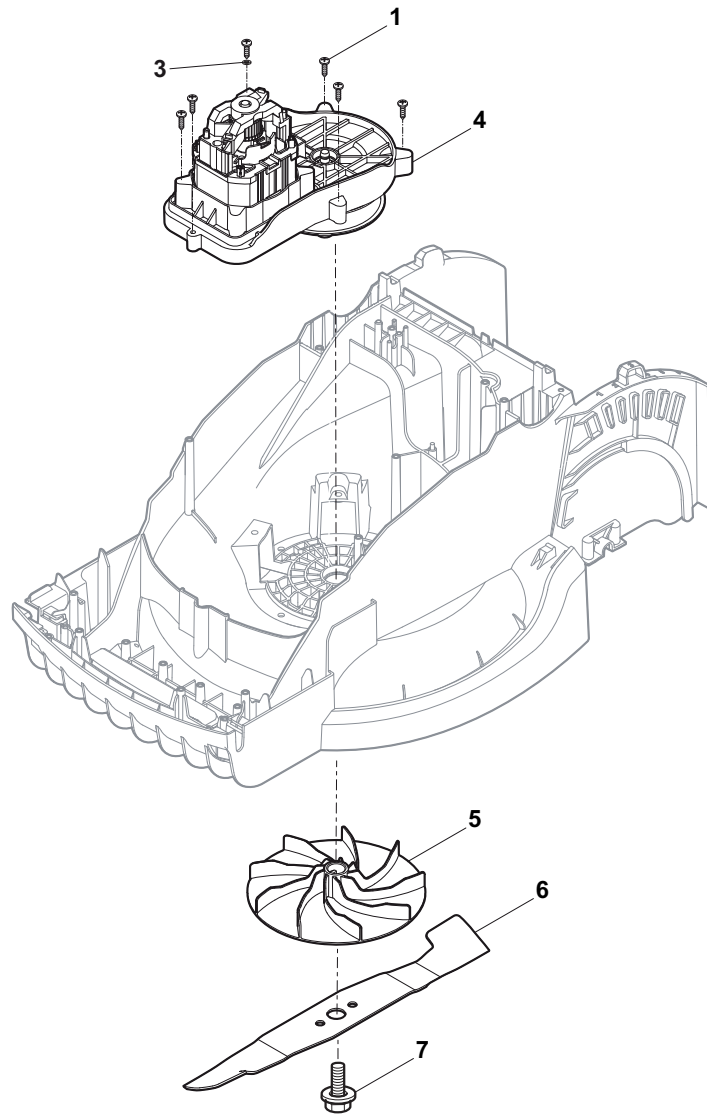

THIS INFORMATION IS NOT INTENDED FOR SALE OR RESALE, AND THIS NOTICE MUST REMAIN ON ALL COPIES.

Position	Part No.	Q.Ty	Description
1	322055175/0	1	Deck Yellow
2	322109856/0	1	Right Side Cover
3	322109854/0	1	Left Side Cover
4	322393658/0	1	Cover
5	322393659/0	1	Handle, Lower Part
6	122450470/0	1	Spring
7	322524356/0	1	Pin
8	322600242/0	1	Stone-Guard
9	322486293/0	1	Grass-Box, R Lower
10	322486294/0	1	Grass-Box, L Lower
11	322486323/0	1	Grass-Box, Upper Yellow
12	322393656/0	1	Handle
13	322140242/0	1	Mulching Plug
14	322393672/0	1	Engine Protection
17	112728714/0	12	Screw
18	322055168/0	1	Frontal Plate
20	113300215/0	1	Scraper

Position	Part No.	Q.Ty	Description
1	322066760/0	1	Deck Grey
2	322785387/0	1	Support, Wheels
3	322686105/0	2	Wheel Ø 250
4	322110700/0	2	Hub Cap Yellow
5	112604903/0	1	Crown Fastener
6	122033425/0	1	Axle, Rear Wheels
7	322545142/0	2	Plate
8	112728714/0	8	Screw
9	322785414/0	1	Lever, Height Adjustment Yellow
10	322524354/0	1	Pin
11	122446195/0	1	Spring
12	322869680/0	1	Rod, Height Adjustment Grey
13	322785415/0	2	Plate
14	122033424/0	1	Axle, Front Wheels
15	322785386/0	1	Support, Wheels Grey
16	322686104/0	2	Wheel Ø 150
17	322110699/0	2	Hub Cap Yellow
18	322785385/0	1	Support, Wheels

Position	Part No.	Q.Ty	Description
1	322291032/0	1	Upper Half Handgrip Switch
2	381600521/0	1	Dead Hand Switch
3	322291033/0	1	Lower Half Handgrip Switch
4	112728713/0	11	Screw
5	381007515/0	1	Handle, Lower Part Left
6	122192000/1	1	Clamp
7	112523050/0	4	Washer
8	122524352/0	4	Pin
9	322319520/0	4	Fixing Lever Handle
10	122943016/0	2	Screw
11	322246100/0	2	Handle Joint Grey
12	122430210/0	2	Spring
13	322745052/0	2	Right Joint
14	112728714/0	5	Screw
15	322745051/0	1	Left Joint
16	122943017/0	2	Screw
18	118566112/0	2	Cap
19	381007513/0	2	Handle, Lower Part
20	381007514/0	1	Handle, Upper Part Right

Position	Part No.	Q.Ty	Description
1	112728714/0	5	Screw
3	112523020/0	1	Washer
4	118563696/0	1	Motor
5	322465602/1	1	Hub Fan
6	181004154/0	1	Blade
7	381004352/1	1	Screw