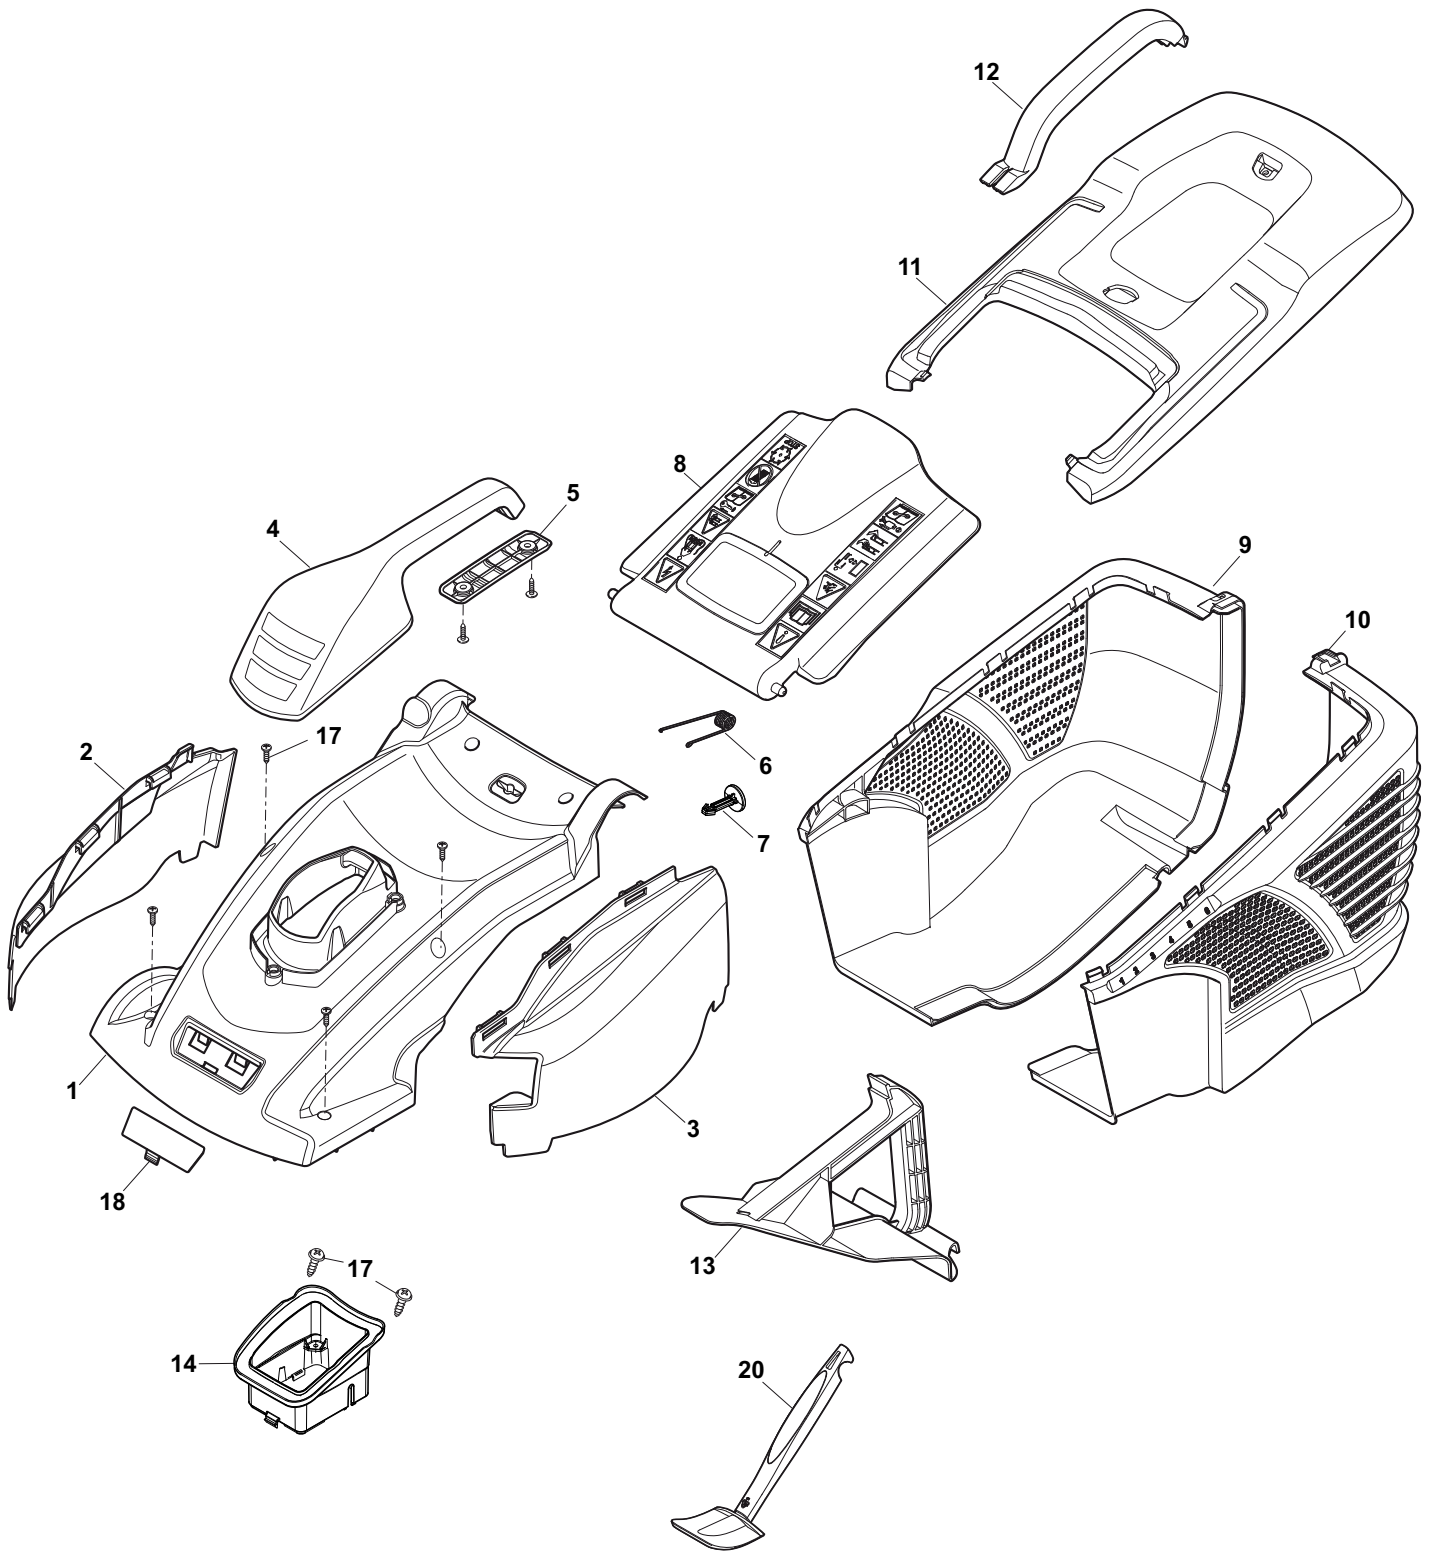

Position	Part No.	Q.Ty	Description
1	322055175/0	1	Deck Yellow
2	322109856/0	1	Right Side Cover
3	322109854/0	1	Left Side Cover
4	322393658/0	1	Cover
5	322393659/0	1	Handle, Lower Part
6	122450470/0	1	Spring
7	322524356/0	1	Pin
8	322600242/0	1	Stone-Guard
9	322486293/0	1	Grass-Box, R Lower
10	322486294/0	1	Grass-Box, L Lower
11	322486323/0	1	Grass-Box, Upper Yellow
12	322393656/0	1	Handle
13	322140242/0	1	Mulching Plug
14	322393672/0	1	Engine Protection
17	112728714/0	12	Screw
18	322055168/0	1	Frontal Plate
20	113300215/0	1	Scraper