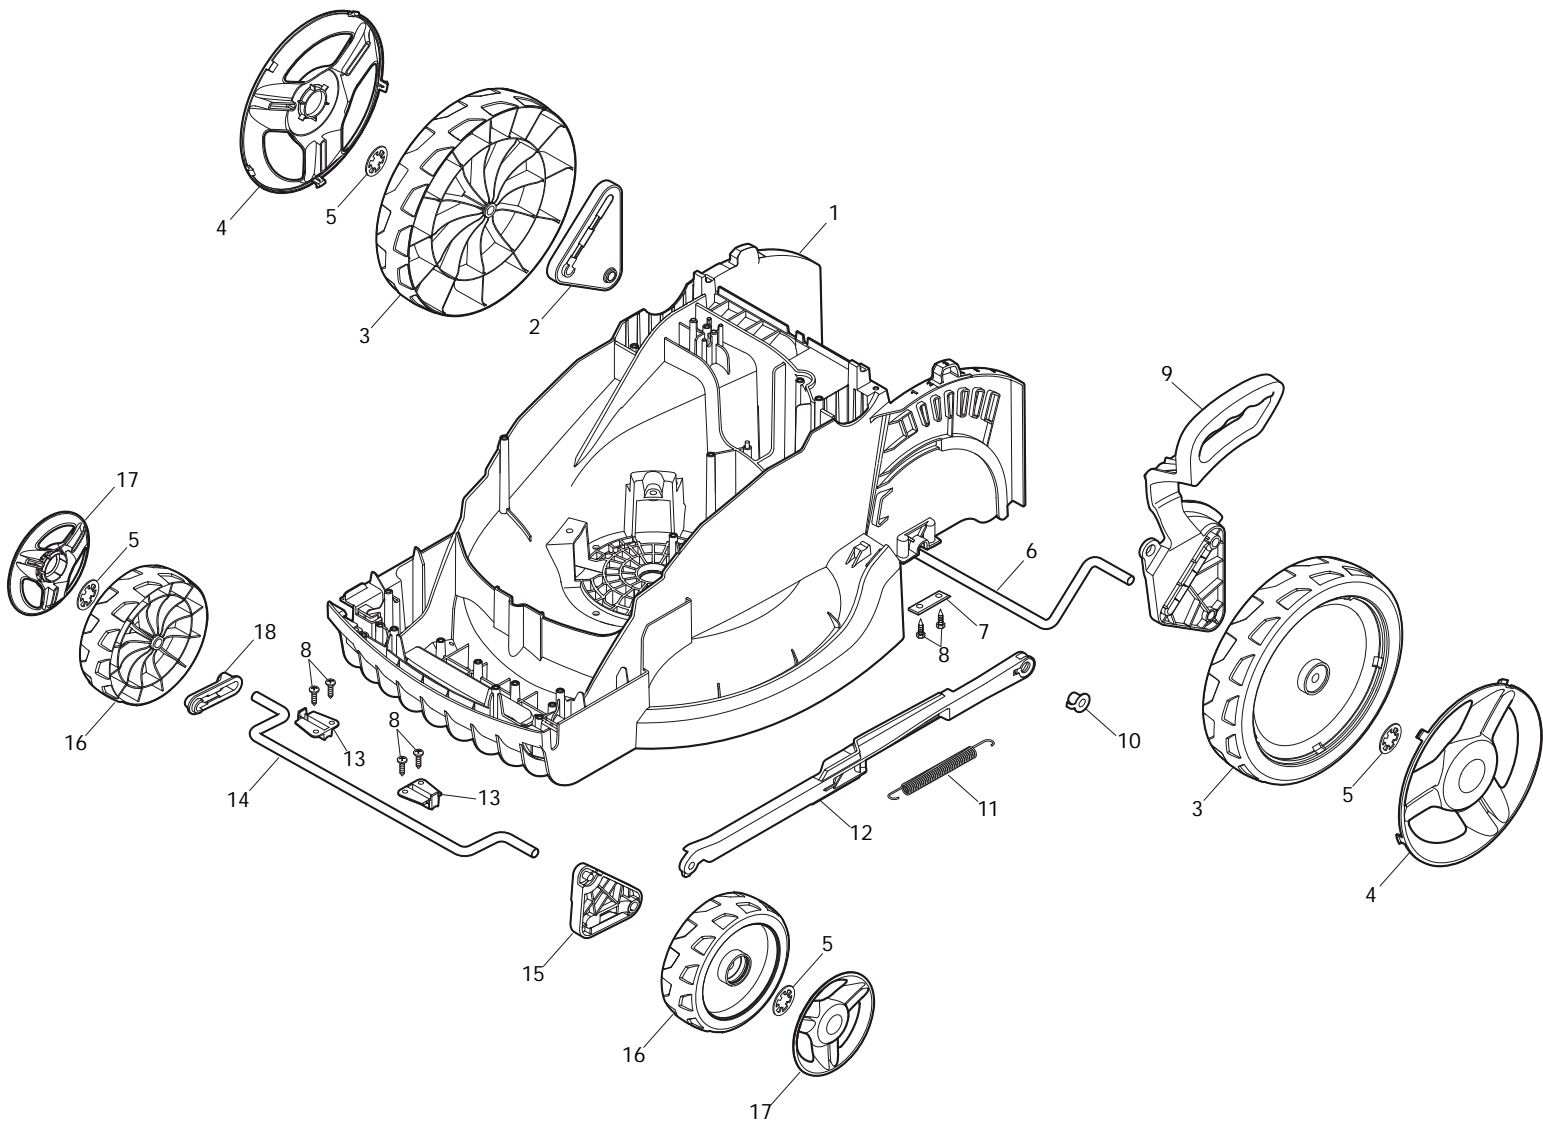

THIS INFORMATION IS NOT INTENDED FOR SALE OR RESALE, AND THIS NOTICE MUST REMAIN ON ALL COPIES.

Position	Part No.	Q.Ty	Description
1	322055168/0	1	Frontal Plate
2	322055164/0	1	Deck Red
3	322109856/0	1	Right Side Cover
4	322109854/0	1	Left Side Cover
5	112728714/0	10	Screw
6	122450470/0	1	Spring
7	322524356/0	1	Pin
8	322600242/0	1	Stone-Guard
9	322486293/0	1	Grass-Box, R Lower
10	322486294/0	1	Grass-Box, L Lower
11	322486323/0	1	Grass-Box, Upper Yellow
12	322393656/0	1	Handle
13	322393660/0	1	Handle
17	322076570/0	1	Battery Safety Key
18	322140242/0	1	Mulching Plug
19	322545222/0	1	Battery door fix plate
20	322055165/0	1	Cover
21	122450473/0	1	Spring
22	113300215/0	1	Scraper

Position	Part No.	Q.Ty	Description
1	322066760/0	1	Deck Grey
2	322785387/0	1	Support, Wheels
3	322686105/0	2	Wheel Ø 250
4	322110700/0	2	Hub Cap Yellow
5	112604903/0	1	Crown Fastener
6	122033425/0	1	Axle, Rear Wheels
7	322545142/0	2	Plate
8	112728714/0	8	Screw
9	322785414/0	1	Lever, Height Adjustment
10	322524354/0	1	Pin
11	122446195/0	1	Spring
12	322869680/0	1	Rod, Height Adjustment Grey
13	322785415/0	2	Plate
14	122033424/0	1	Axle, Front Wheels
15	322785386/0	1	Support, Wheels Grey
16	322686104/0	2	Wheel Ø 150
17	322110699/0	2	Hub Cap Yellow
18	322785385/0	1	Support, Wheels

Position	Part No.	Q.Ty	Description
1	322291032/0	1	Upper Half Handgrip Switch
2	381600524/0	1	Dead Hand Switch
3	322291033/0	1	Lower Half Handgrip Switch
4	112728713/0	11	Screw
5	381007515/0	1	Handle, Lower Part Left
6	122192000/1	1	Clamp
7	112523050/0	4	Washer
8	122524352/0	4	Pin
9	322319520/0	4	Fixing Lever Handle
10	122943016/0	2	Screw
11	322246100/0	2	Handle Joint Grey
12	122430210/0	2	Spring
13	322745052/0	2	Right Joint
14	112728714/0	5	Screw
15	322745051/0	1	Left Joint
16	122943017/0	2	Screw
18	118566112/0	2	Cap
19	381007513/0	2	Handle, Lower Part
20	381007514/0	1	Handle, Upper Part Right