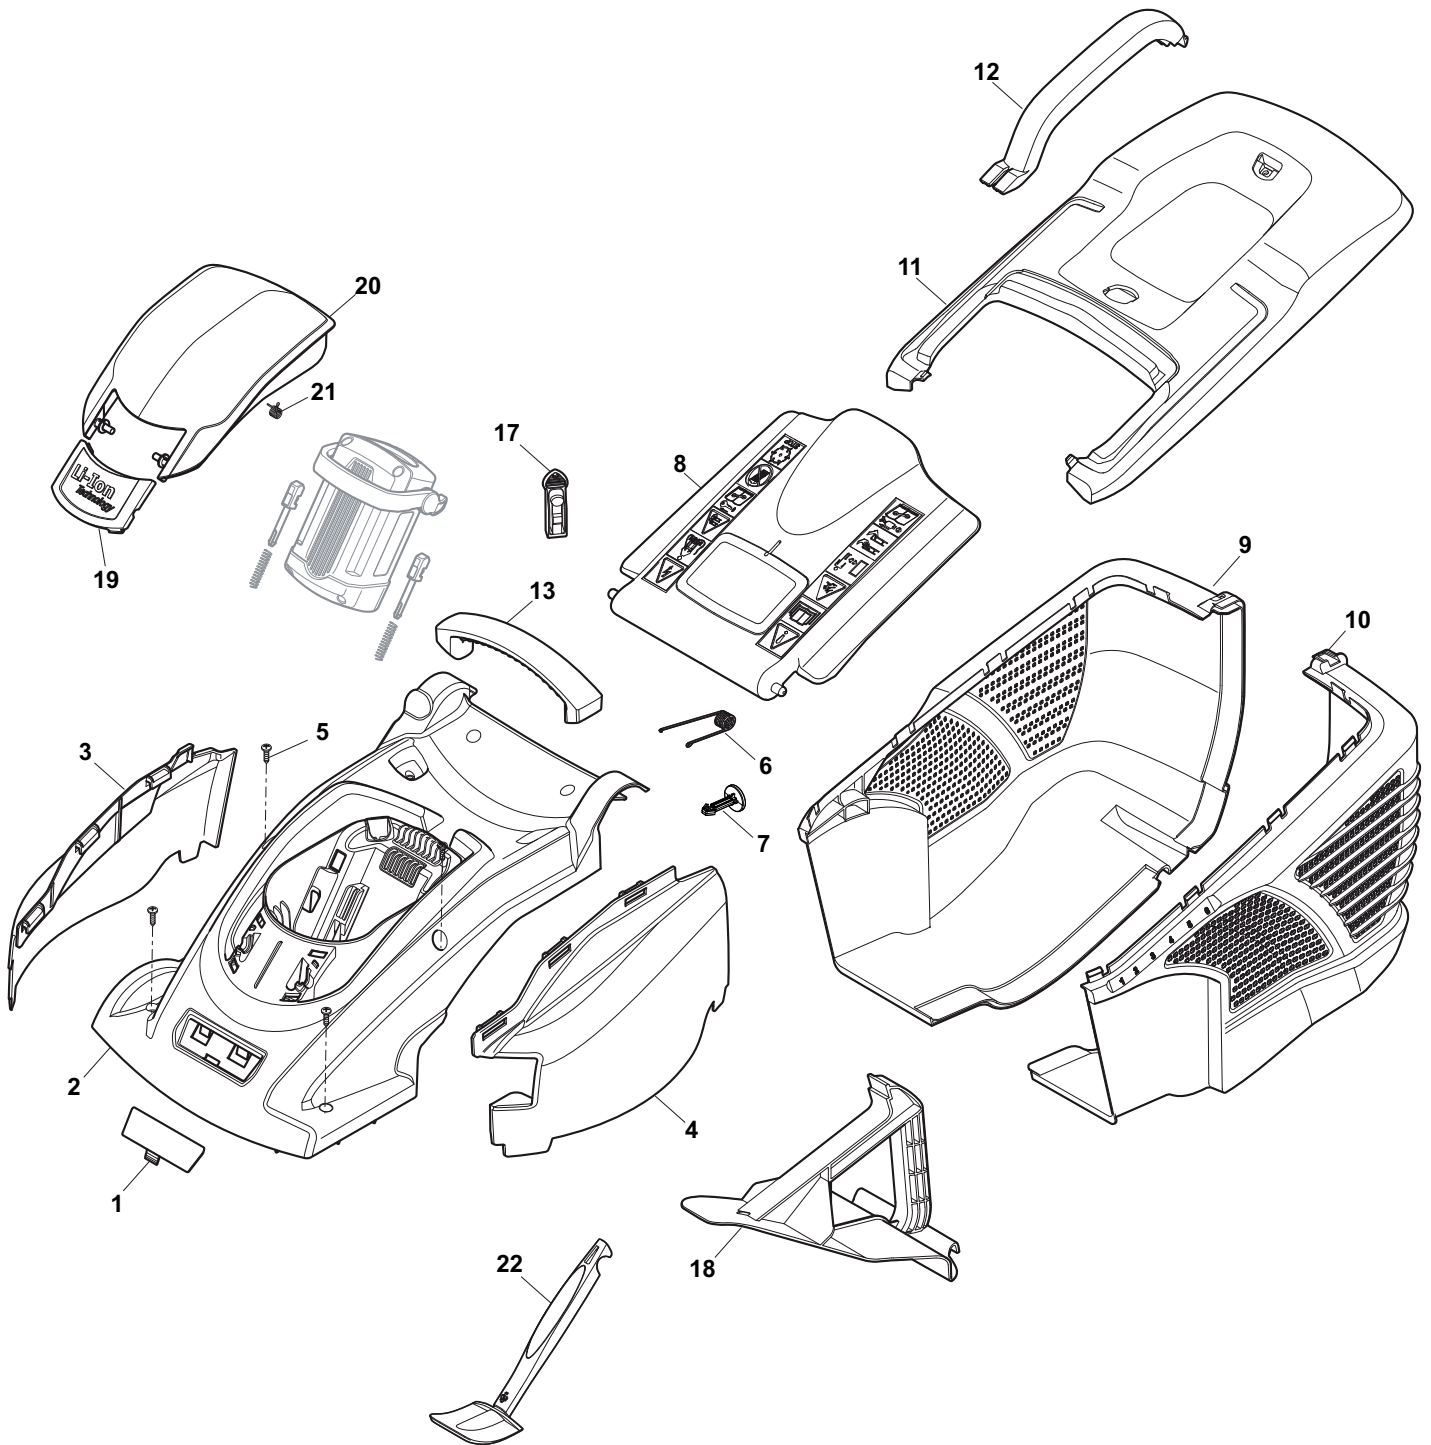

Position	Part No.	Q.Ty	Description
1	322055168/0	1	Frontal Plate
2	322055164/0	1	Deck Red
3	322109856/0	1	Right Side Cover
4	322109854/0	1	Left Side Cover
5	112728714/0	10	Screw
6	122450470/0	1	Spring
7	322524356/0	1	Pin
8	322600242/0	1	Stone-Guard
9	322486293/0	1	Grass-Box, R Lower
10	322486294/0	1	Grass-Box, L Lower
11	322486323/0	1	Grass-Box, Upper Yellow
12	322393656/0	1	Handle
13	322393660/0	1	Handle
17	322076570/0	1	Battery Safety Key
18	322140242/0	1	Mulching Plug
19	322545222/0	1	Battery door fix plate
20	322055165/0	1	Cover
21	122450473/0	1	Spring
22	113300215/0	1	Scraper