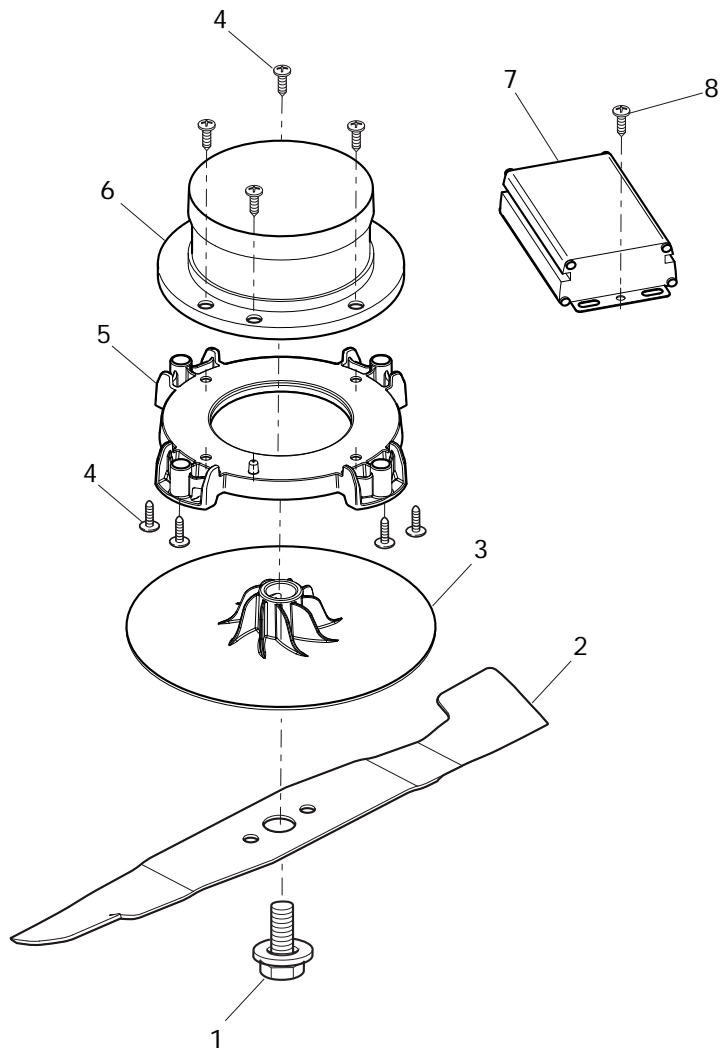

THIS INFORMATION IS NOT INTENDED FOR SALE OR RESALE, AND THIS NOTICE MUST REMAIN ON ALL COPIES.

Position	Part No.	Q.Ty	Description
1	322055168/0	1	Frontal Plate
2	322055164/0	1	Deck Red
3	322109856/0	1	Right Side Cover
4	322109854/0	1	Left Side Cover
5	112728714/0	10	Screw
6	122450470/0	1	Spring
7	322524356/0	1	Pin
8	322600242/0	1	Stone-Guard
9	322486293/0	1	Grass-Box, R Lower
10	322486294/0	1	Grass-Box, L Lower
11	322486323/0	1	Grass-Box, Upper Yellow
12	322393656/0	1	Handle
13	322393660/0	1	Handle
17	322076570/0	1	Battery Safety Key
18	322140242/0	1	Mulching Plug
19	322545222/0	1	Battery door fix plate
20	322055165/0	1	Cover
21	122450473/0	1	Spring
22	113300215/0	1	Scraper

Position	Part No.	Q.Ty	Description
1	322066760/0	1	Deck Grey
2	322785387/0	1	Support, Wheels
3	322686105/0	2	Wheel Ø 250
4	322110700/0	2	Hub Cap Yellow
5	112604903/0	1	Crown Fastener
6	122033425/0	1	Axle, Rear Wheels
7	322545142/0	2	Plate
8	112728714/0	8	Screw
9	322785414/0	1	Lever, Height Adjustment
10	322524354/0	1	Pin
11	122446195/0	1	Spring
12	322869680/0	1	Rod, Height Adjustment Grey
13	322785415/0	2	Plate
14	122033424/0	1	Axle, Front Wheels
15	322785386/0	1	Support, Wheels Grey
16	322686104/0	2	Wheel Ø 150
17	322110699/0	2	Hub Cap Yellow
18	322785385/0	1	Support, Wheels

Position	Part No.	Q.Ty	Description
1	322291032/0	1	Upper Half Handgrip Switch
2	381600524/0	1	Dead Hand Switch
3	322291033/0	1	Lower Half Handgrip Switch
4	112728713/0	11	Screw
5	381007515/0	1	Handle, Lower Part Left
6	122192000/1	1	Clamp
7	112523050/0	4	Washer
8	122524352/0	4	Pin
9	322319520/0	4	Fixing Lever Handle
10	122943016/0	2	Screw
11	322246100/0	2	Handle Joint Grey
12	122430210/0	2	Spring
13	322745052/0	2	Right Joint
14	112728714/0	5	Screw
15	322745051/0	1	Left Joint
16	122943017/0	2	Screw
18	118566112/0	2	Cap
19	381007513/0	2	Handle, Lower Part
20	381007514/0	1	Handle, Upper Part Right