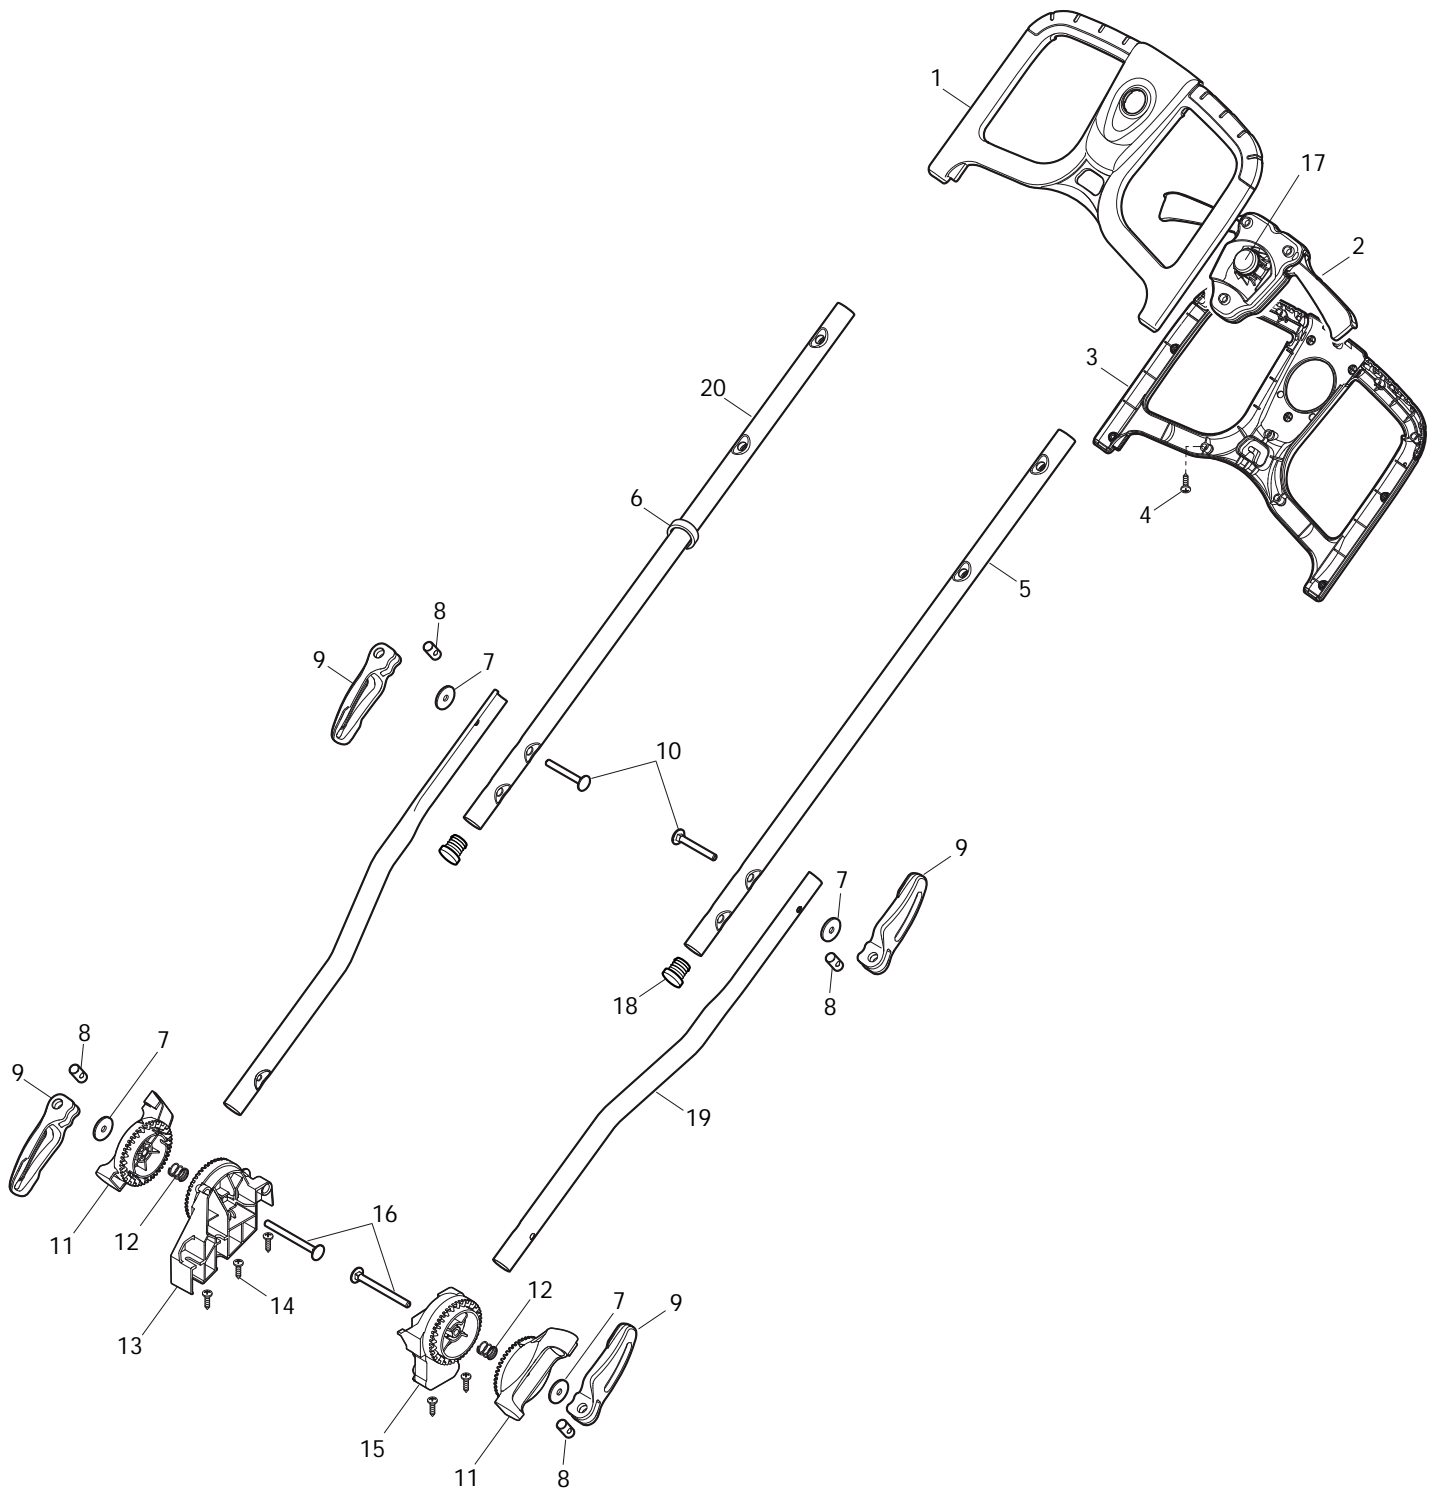

Position	Part No.	Q.Ty	Description
1	322066760/0	1	Deck Grey
2	322785387/0	1	Support, Wheels
3	322686105/0	2	Wheel Ø 250
4	322110700/0	2	Hub Cap Yellow
5	112604903/0	1	Crown Fastener
6	122033425/0	1	Axle, Rear Wheels
7	322545142/0	2	Plate
8	112728714/0	8	Screw
9	322785414/0	1	Lever, Height Adjustment
10	322524354/0	1	Pin
11	122446195/0	1	Spring
12	322869680/0	1	Rod, Height Adjustment Grey
13	322785415/0	2	Plate
14	122033424/0	1	Axle, Front Wheels
15	322785386/0	1	Support, Wheels Grey
16	322686104/0	2	Wheel Ø 150
17	322110699/0	2	Hub Cap Yellow
18	322785385/0	1	Support, Wheels

Position	Part No.	Q.Ty	Description
1	322291032/0	1	Upper Half Handgrip Switch
2	381600524/0	1	Dead Hand Switch
3	322291033/0	1	Lower Half Handgrip Switch
4	112728713/0	11	Screw
5	381007515/0	1	Handle, Lower Part Left
6	122192000/1	1	Clamp
7	112523050/0	4	Washer
8	122524352/0	4	Pin
9	322319520/0	4	Fixing Lever Handle
10	122943016/0	2	Screw
11	322246100/0	2	Handle Joint Grey
12	122430210/0	2	Spring
13	322745052/0	2	Right Joint
14	112728714/0	5	Screw
15	322745051/0	1	Left Joint
16	122943017/0	2	Screw
18	118566112/0	2	Cap
19	381007513/0	2	Handle, Lower Part
20	381007514/0	1	Handle, Upper Part Right

Position	Part No.	Q.Ty	Description
1	381004352/1	1	Screw
2	181004156/0	1	Blade
3	322465644/0	1	Hub Fan
4	112728699/0	8	Screw
5	322207227/0	1	Flange
6	118563513/0	1	Battery Motor
7	118206001/0	1	Controller
8	112728714/0	1	Screw