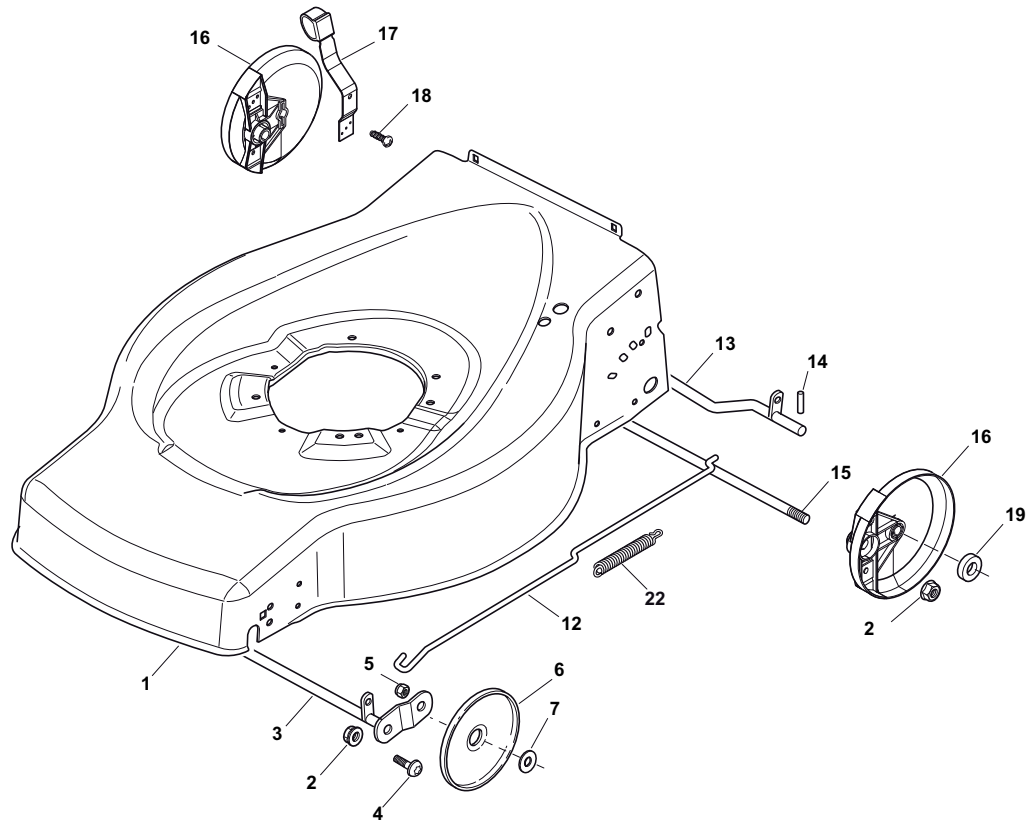

THIS INFORMATION IS NOT INTENDED FOR SALE OR RESALE, AND THIS NOTICE MUST REMAIN ON ALL COPIES.

Position	Part No.	Q.Ty	Description
1	381003703/0	1	Deck Red
2	12155000/0	2	Nut
3	81000153/0	1	Axle, Front Wheels
4	12760600/0	2	Screw
5	22131750/0	2	Nut
6	22600095/0	2	Protection
7	22671651/0	2	Washer
12	122033319/0	1	Adjustment Rod
13	81000159/0	2	Axle, Rear Wheels
14	22753001/0	2	Pin
15	22033364/0	2	Axle, Rear Wheels
16	22600106/1	2	Protection, Wheel
17	81003303/0	1	Lever, Height Adjustment
18	12728689/0	2	Screw
19	22122202/0	4	Bearing
22	122446186/0	1	Spring

Position	Part No.	Q.Ty	Description
1	22122200/0	4	Bearing
2	22686091/1	2	Wheel Ø 165
7	22524340/0	2	Pin
8	22110491/0	2	Hub Cap
9	22120109/0	2	Sprocket
10	22170622/0	2	Spacer
11	22122200/0	4	Bearing
12	22686093/0	2	Wheel Ø 190
13	12523050/0	2	Washer
14	12735599/0	2	Pin
15	22110492/0	2	Hub Cap
18	22033393/0	1	Axle, Rear Wheels

Position	Part No.	Q.Ty	Description
1	381006739/0	1	Handle, Upper Part
1	381006745/0	1	Handle, Upper Part with sponge handgrip
2	22430313/0	1	Guide Spring
3	12521330/0	1	Washer
4	12154510/0	1	Nut
5	118390020/0	1	Fairlead
6	181003363/1	1	Lever, Engine Brake Black
7	181030057/0	1	Cable, Thread Eng. Brake
8	12727783/0	1	Screw
9	12154510/0	1	Nut
10	181003364/0	1	Lever, Driving Black
11	381030082/0	1	Cable, Rear Drive
12	181005508/0	1	Throttle Cable

Position	Part No.	Q.Ty	Description
1	122465607/3	1	Hub With Pulley, Crankshaft Ø 22
2	81004381/1	1	Blade Standard
3	22160400/0	1	Elastic Washer
4	12523080/0	1	Washer
5	12735698/0	1	Screw
6	12139100/0	1	Feather, Crankshaft Ø 22.2
12	12793701/0	2	Screw
13	12293201/0	2	Nut
14	12691800/0	1	Screw
15	12521350/0	1	Washer
16	12155000/0	1	Nut
17	12793801/0	1	Screw
18	12540060/0	1	Washer
19	12293200/0	1	Nut
20	22671651/0	1	Washer
22	25670011/0	1	Washer
23	12155000/0	1	Nut
24	12728530/0	2	Screw