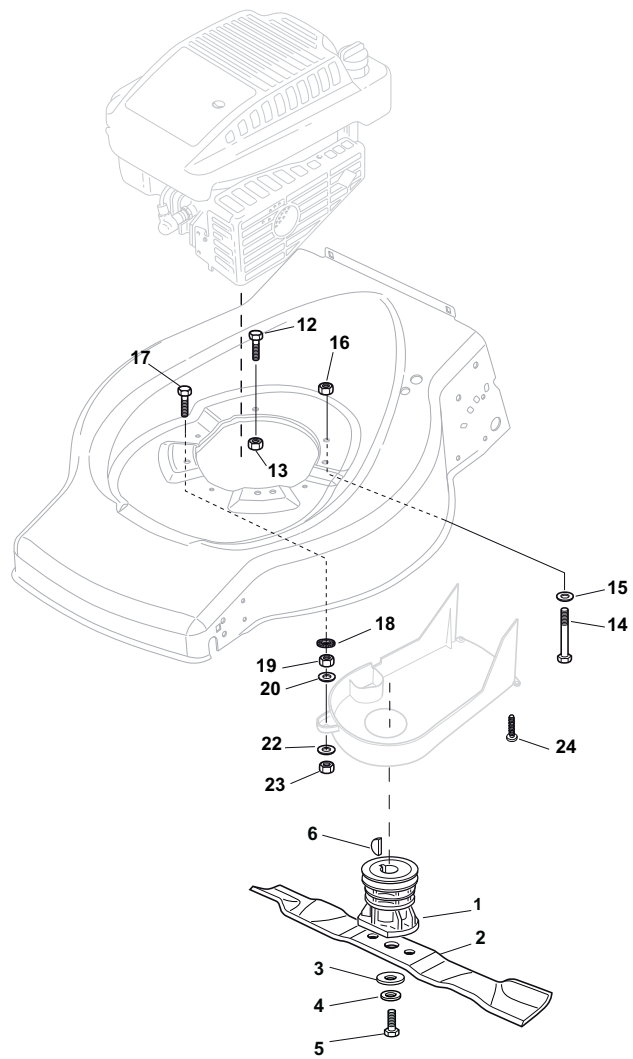

Position	Part No.	Q.Ty	Description
1	22122200/0	4	Bearing
2	22686091/1	2	Wheel Ø 165
7	22524340/0	2	Pin
8	22110491/0	2	Hub Cap
9	22120109/0	2	Sprocket
10	22170622/0	2	Spacer
11	22122200/0	4	Bearing
12	22686093/0	2	Wheel Ø 190
13	12523050/0	2	Washer
14	12735599/0	2	Pin
15	22110492/0	2	Hub Cap
18	22033393/0	1	Axle, Rear Wheels

Position	Part No.	Q.Ty	Description
1	12760605/0	4	Screw
2	12521350/0	4	Washer
3	381006686/0	1	Handle, Lower Part
4	81003801/1	1	Guide Spring
5	22680006/1	2	Washer
6	322399804/1	2	Knob
7	12293200/0	2	Nut
8	12819201/0	1	Screw
9	81008648/1	1	Outfit, Screws

Position	Part No.	Q.Ty	Description
1	381006739/0	1	Handle, Upper Part
1	381006745/0	1	Handle, Upper Part with sponge handgrip
2	22430313/0	1	Guide Spring
3	12521330/0	1	Washer
4	12154510/0	1	Nut
5	118390020/0	1	Fairlead
6	181003363/1	1	Lever, Engine Brake Black
7	181030057/0	1	Cable, Thread Eng. Brake
8	12727783/0	1	Screw
9	12154510/0	1	Nut
10	181003364/0	1	Lever, Driving Black
11	381030082/0	1	Cable, Rear Drive
12	181005508/0	1	Throttle Cable

Position	Part No.	Q.Ty	Description
1	122465607/3	1	Hub With Pulley, Crankshaft Ø 22
2	81004381/1	1	Blade Standard
3	22160400/0	1	Elastic Washer
4	12523080/0	1	Washer
5	12735698/0	1	Screw
6	12139100/0	1	Feather, Crankshaft Ø 22.2
12	12793701/0	2	Screw
13	12293201/0	2	Nut
14	12691800/0	1	Screw
15	12521350/0	1	Washer
16	12155000/0	1	Nut
17	12793801/0	1	Screw
18	12540060/0	1	Washer
19	12293200/0	1	Nut
20	22671651/0	1	Washer
22	25670011/0	1	Washer
23	12155000/0	1	Nut
24	12728530/0	2	Screw