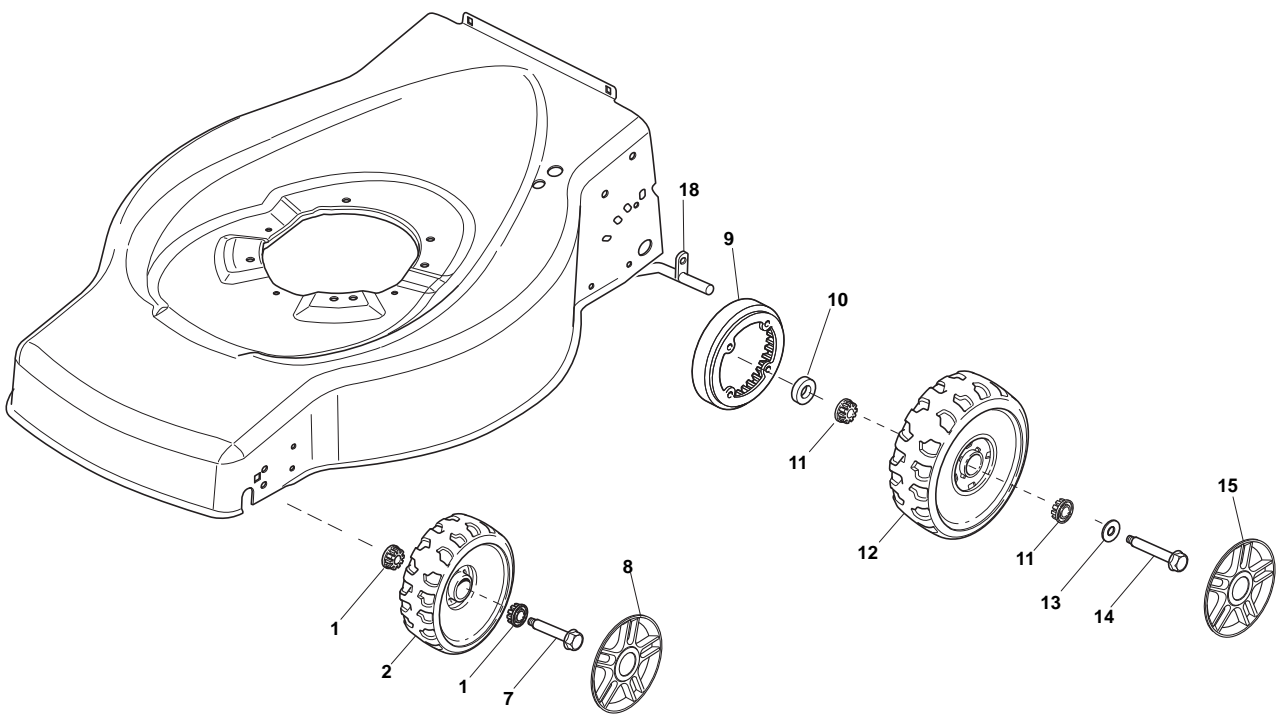

THIS INFORMATION IS NOT INTENDED FOR SALE OR RESALE, AND THIS NOTICE MUST REMAIN ON ALL COPIES.

Position	Part No.	Q.Ty	Description
1	381003703/0	1	Deck Red
2	12155000/0	2	Nut
3	81000153/0	1	Axle, Front Wheels
4	12760600/0	2	Screw
5	22131750/0	2	Nut
6	22600095/0	2	Protection
7	22671651/0	2	Washer
12	122033319/0	1	Adjustment Rod
13	81000159/0	2	Axle, Rear Wheels
14	22753001/0	2	Pin
15	22033364/0	2	Axle, Rear Wheels
16	22600106/1	2	Protection, Wheel
17	81003303/0	1	Lever, Height Adjustment
18	12728689/0	2	Screw
19	22122202/0	4	Bearing
22	122446186/0	1	Spring

Position	Part No.	Q.Ty	Description
1	22122200/0	4	Bearing
2	22686091/1	2	Wheel Ø 165
7	22524340/0	2	Pin
8	22110491/0	2	Hub Cap
9	22120109/0	2	Sprocket
10	22170622/0	2	Spacer
11	22122200/0	4	Bearing
12	22686093/0	2	Wheel Ø 190
13	12523050/0	2	Washer
14	12735599/0	2	Pin
15	22110492/0	2	Hub Cap
18	22033393/0	1	Axle, Rear Wheels

Position	Part No.	Q.Ty	Description
1	12760605/0	4	Screw
2	12521350/0	4	Washer
3	381006686/0	1	Handle, Lower Part
4	81003801/1	1	Guide Spring
5	22680006/1	2	Washer
6	322399804/1	2	Knob
7	12293200/0	2	Nut
8	12819201/0	1	Screw
9	81008648/1	1	Outfit, Screws

Position	Part No.	Q.Ty	Description
1	381006739/0	1	Handle, Upper Part
1	381006745/0	1	Handle, Upper Part with sponge handgrip
2	22430313/0	1	Guide Spring
3	12521330/0	1	Washer
4	12154510/0	1	Nut
5	118390020/0	1	Fairlead
6	181003363/1	1	Lever, Engine Brake Black
7	181030057/0	1	Cable, Thread Eng. Brake
8	12727783/0	1	Screw
9	12154510/0	1	Nut
10	181003364/0	1	Lever, Driving Black
11	381030082/0	1	Cable, Rear Drive
12	181005508/0	1	Throttle Cable