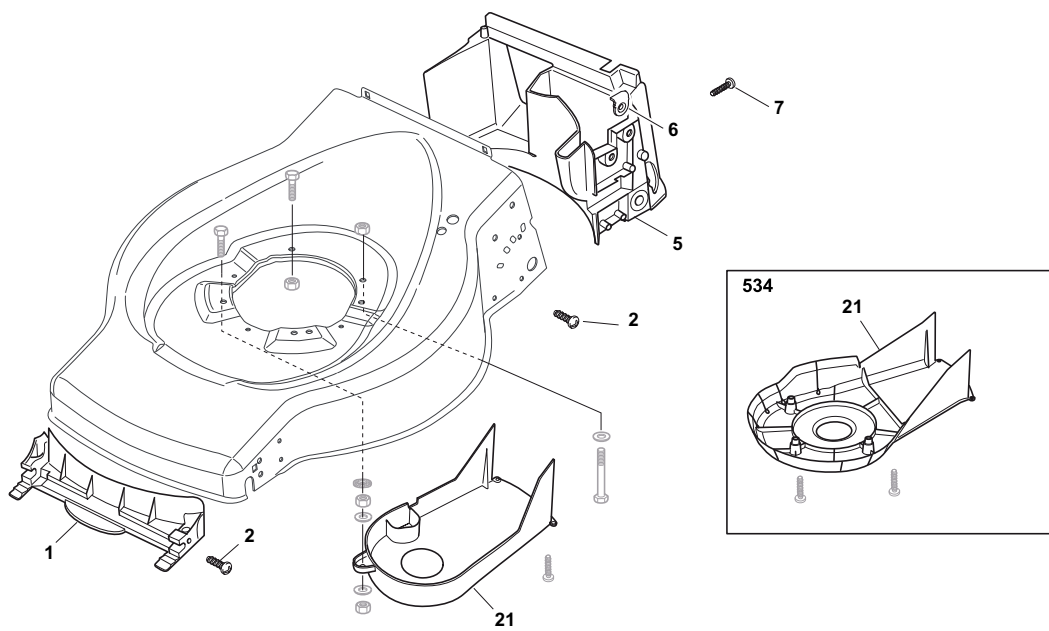

THIS INFORMATION IS NOT INTENDED FOR SALE OR RESALE, AND THIS NOTICE MUST REMAIN ON ALL COPIES.

Position	Part No.	Q.Ty	Description
1	381003703/0	1	Deck Red
2	12155000/0	2	Nut
3	81000153/0	1	Axle, Front Wheels
4	12760600/0	2	Screw
5	22131750/0	2	Nut
6	22600095/0	2	Protection
7	22671651/0	2	Washer
12	122033319/0	1	Adjustment Rod
13	81000159/0	2	Axle, Rear Wheels
14	22753001/0	2	Pin
15	22033364/0	2	Axle, Rear Wheels
16	22600106/1	2	Protection, Wheel
17	81003303/0	1	Lever, Height Adjustment
18	12728689/0	2	Screw
19	22122202/0	4	Bearing
22	122446186/0	1	Spring

Position	Part No.	Q.Ty	Description
1	22122200/0	4	Bearing
2	22686091/1	2	Wheel Ø 165
7	22524340/0	2	Pin
8	22110491/0	2	Hub Cap
9	22120109/0	2	Sprocket
10	22170622/0	2	Spacer
11	22122200/0	4	Bearing
12	22686093/0	2	Wheel Ø 190
13	12523050/0	2	Washer
14	12735599/0	2	Pin
15	22110492/0	2	Hub Cap
18	22033393/0	1	Axle, Rear Wheels

Position	Part No.	Q.Ty	Description
1	381006739/0	1	Handle, Upper Part
1	381006745/0	1	Handle, Upper Part with sponge handgrip
2	22430313/0	1	Guide Spring
3	12521330/0	1	Washer
4	12154510/0	1	Nut
5	118390020/0	1	Fairlead
6	181003363/1	1	Lever, Engine Brake Black
7	181030057/0	1	Cable, Thread Eng. Brake
8	12727783/0	1	Screw
9	12154510/0	1	Nut
10	181003364/0	1	Lever, Driving Black
11	381030082/0	1	Cable, Rear Drive
12	181005508/0	1	Throttle Cable

Position	Part No.	Q.Ty	Description
1	122465607/3	1	Hub With Pulley, Crankshaft Ø 22
2	81004381/1	1	Blade Standard
3	22160400/0	1	Elastic Washer
4	12523080/0	1	Washer
5	12735698/0	1	Screw
6	12139100/0	1	Feather, Crankshaft Ø 22.2
12	12793701/0	2	Screw
13	12293201/0	2	Nut
14	12691800/0	1	Screw
15	12521350/0	1	Washer
16	12155000/0	1	Nut
17	12793801/0	1	Screw
18	12540060/0	1	Washer
19	12293200/0	1	Nut
20	22671651/0	1	Washer
22	25670011/0	1	Washer
23	12155000/0	1	Nut
24	12728530/0	2	Screw