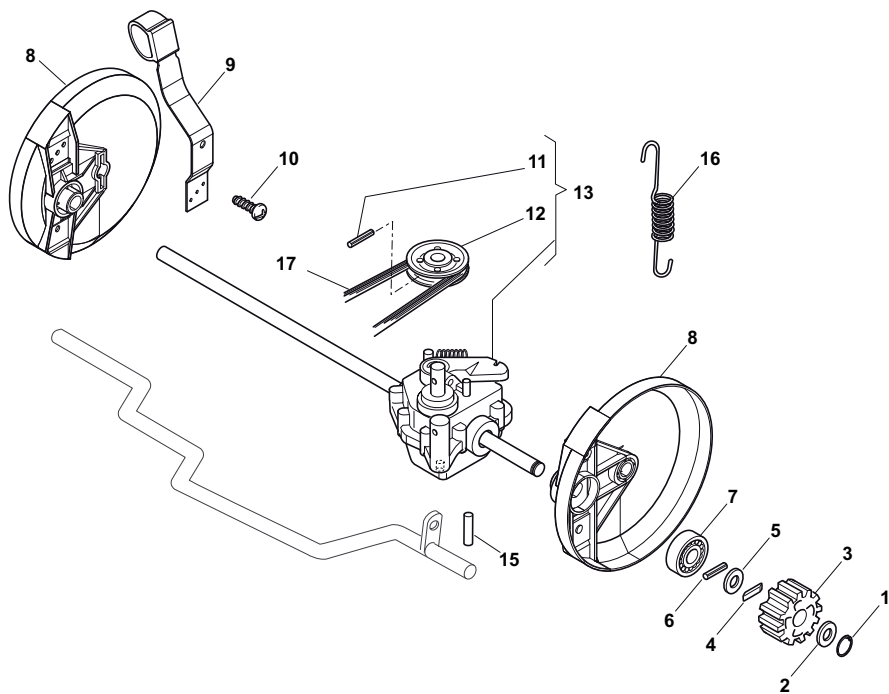

Position	Part No.	Q.Ty	Description
1	22122200/0	4	Bearing
2	22686091/1	2	Wheel Ø 165
7	22524340/0	2	Pin
8	22110491/0	2	Hub Cap
9	22120109/0	2	Sprocket
10	22170622/0	2	Spacer
11	22122200/0	4	Bearing
12	22686093/0	2	Wheel Ø 190
13	12523050/0	2	Washer
14	12735599/0	2	Pin
15	22110492/0	2	Hub Cap
18	22033393/0	1	Axle, Rear Wheels

Position	Part No.	Q.Ty	Description
1	12760605/0	4	Screw
2	12521350/0	4	Washer
3	381006686/0	1	Handle, Lower Part
4	81003801/1	1	Guide Spring
5	22680006/1	2	Washer
6	322399804/1	2	Knob
7	12293200/0	2	Nut
8	12819201/0	1	Screw
9	81008648/1	1	Outfit, Screws

Position	Part No.	Q.Ty	Description
1	381006739/0	1	Handle, Upper Part
1	381006745/0	1	Handle, Upper Part with sponge handgrip
2	22430313/0	1	Guide Spring
3	12521330/0	1	Washer
4	12154510/0	1	Nut
5	118390020/0	1	Fairlead
6	181003363/1	1	Lever, Engine Brake Black
7	181030057/0	1	Cable, Thread Eng. Brake
8	12727783/0	1	Screw
9	12154510/0	1	Nut
10	181003364/0	1	Lever, Driving Black
11	381030082/0	1	Cable, Rear Drive
12	181005508/0	1	Throttle Cable

Position	Part No.	Q.Ty	Description
1	122465607/3	1	Hub With Pulley, Crankshaft Ø 22
2	81004381/1	1	Blade Standard
3	22160400/0	1	Elastic Washer
4	12523080/0	1	Washer
5	12735698/0	1	Screw
6	12139100/0	1	Feather, Crankshaft Ø 22.2
12	12793701/0	2	Screw
13	12293201/0	2	Nut
14	12691800/0	1	Screw
15	12521350/0	1	Washer
16	12155000/0	1	Nut
17	12793801/0	1	Screw
18	12540060/0	1	Washer
19	12293200/0	1	Nut
20	22671651/0	1	Washer
22	25670011/0	1	Washer
23	12155000/0	1	Nut
24	12728530/0	2	Screw