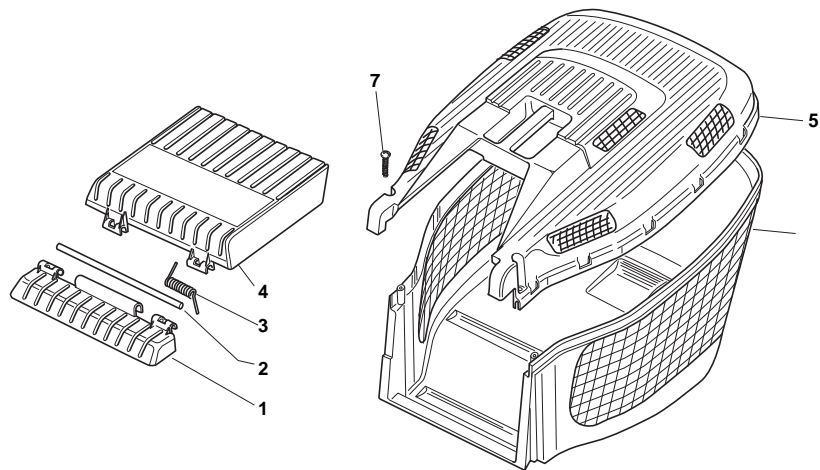

Position	Part No.	Q.Ty	Description
1	22785136/1	1	Support
2	22517858/0	1	Pin
3	22450431/0	1	Spring
4	322600099/1	1	Stone-Guard
5	22486122/0	1	Grassbox Upper Part
6	22486128/0	1	Grassbox Lower Part
7	12728686/0	2	Screw