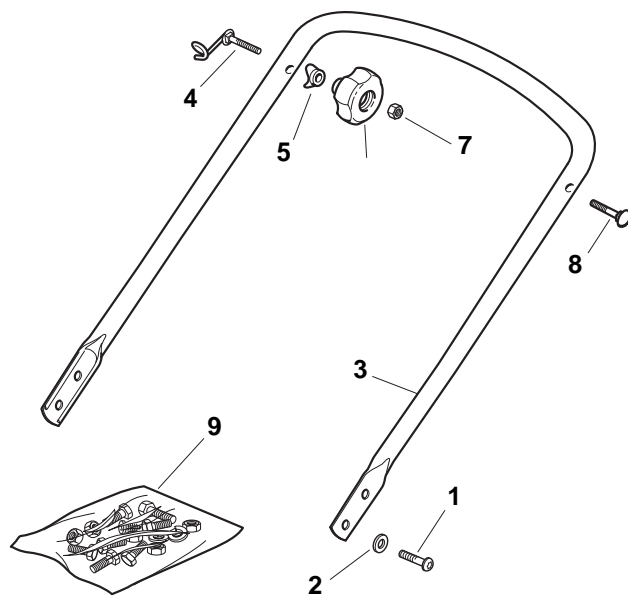

THIS INFORMATION IS NOT INTENDED FOR SALE OR RESALE, AND THIS NOTICE MUST REMAIN ON ALL COPIES.

Position	Part No.	Q.Ty	Description
1	381003703/0	1	Deck Red
2	12155000/0	2	Nut
3	81000153/0	1	Axle, Front Wheels
4	12760600/0	2	Screw
5	22131750/0	2	Nut
6	22600095/0	2	Protection
7	22671651/0	2	Washer
12	122033319/0	1	Adjustment Rod
13	81000159/0	2	Axle, Rear Wheels
14	22753001/0	2	Pin
15	22033364/0	2	Axle, Rear Wheels
16	22600106/1	2	Protection, Wheel
17	81003303/0	1	Lever, Height Adjustment
18	12728689/0	2	Screw
19	22122202/0	4	Bearing
22	122446186/0	1	Spring

Position	Part No.	Q.Ty	Description
1	22122200/0	4	Bearing
2	22686091/1	2	Wheel Ø 165
7	22524340/0	2	Pin
8	22110491/0	2	Hub Cap
9	22120109/0	2	Sprocket
10	22170622/0	2	Spacer
11	22122200/0	4	Bearing
12	22686093/0	2	Wheel Ø 190
13	12523050/0	2	Washer
14	12735599/0	2	Pin
15	22110492/0	2	Hub Cap
18	22033393/0	1	Axle, Rear Wheels

Position	Part No.	Q.Ty	Description
1	381006739/0	1	Handle, Upper Part
1	381006745/0	1	Handle, Upper Part with sponge handgrip
2	22430313/0	1	Guide Spring
3	12521330/0	1	Washer
4	12154510/0	1	Nut
5	118390020/0	1	Fairlead
6	181003363/1	1	Lever, Engine Brake Black
7	181030057/0	1	Cable, Thread Eng. Brake
8	12727783/0	1	Screw
9	12154510/0	1	Nut
10	181003364/0	1	Lever, Driving Black
11	381030082/0	1	Cable, Rear Drive
12	181005508/0	1	Throttle Cable

Position	Part No.	Q.Ty	Description
1	122465607/3	1	Hub With Pulley, Crankshaft Ø 22
2	81004381/1	1	Blade Standard
3	22160400/0	1	Elastic Washer
4	12523080/0	1	Washer
5	12735698/0	1	Screw
6	12139100/0	1	Feather, Crankshaft Ø 22.2
12	12793701/0	2	Screw
13	12293201/0	2	Nut
14	12691800/0	1	Screw
15	12521350/0	1	Washer
16	12155000/0	1	Nut
17	12793801/0	1	Screw
18	12540060/0	1	Washer
19	12293200/0	1	Nut
20	22671651/0	1	Washer
22	25670011/0	1	Washer
23	12155000/0	1	Nut
24	12728530/0	2	Screw