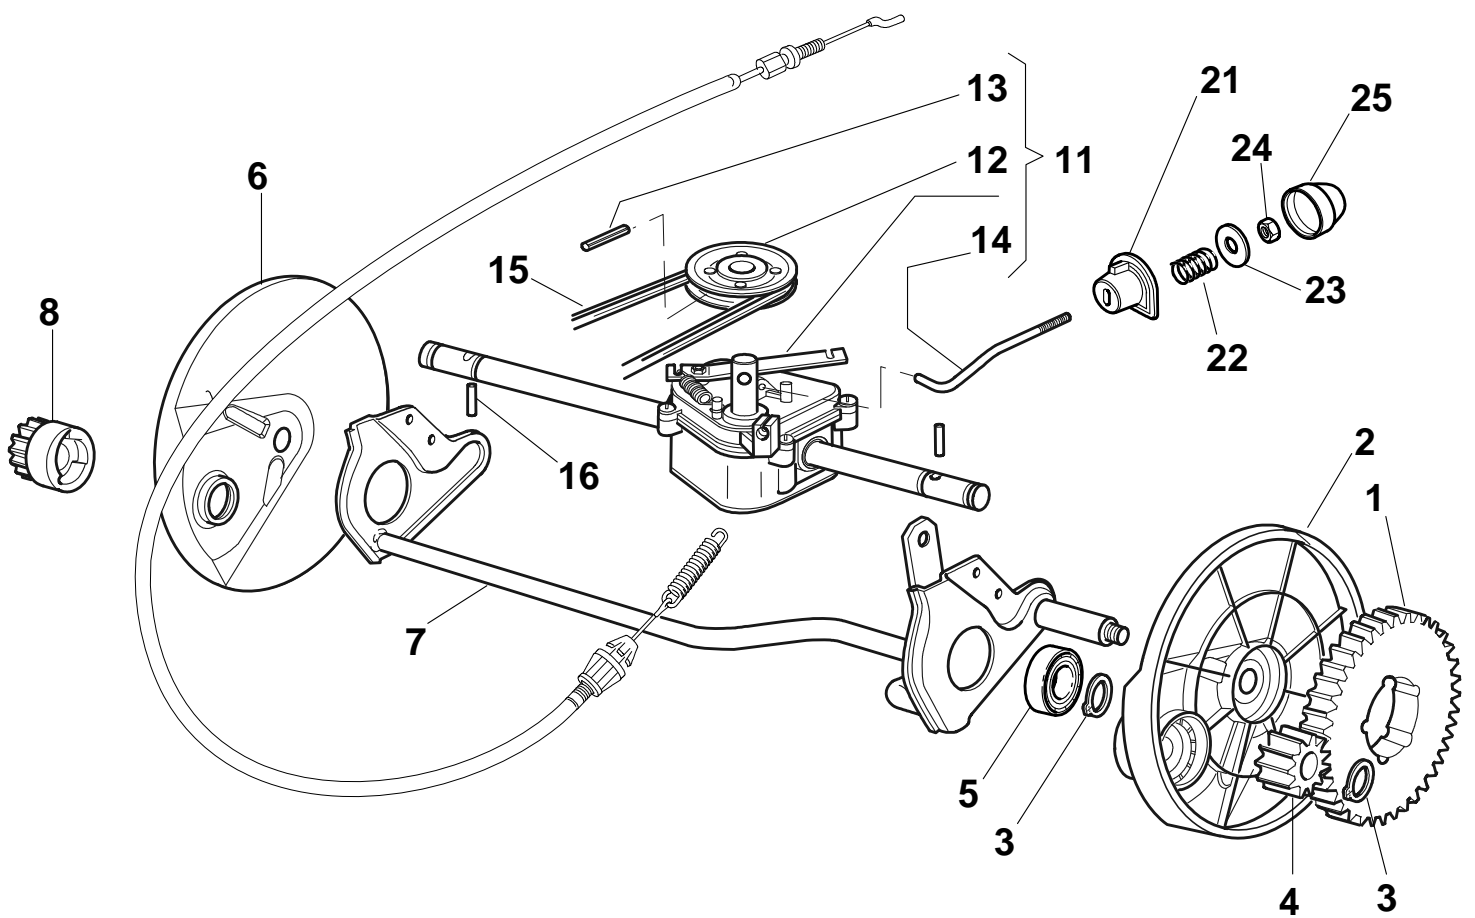

COLLECTOR 53 S

COLLECTOR 53 S

Pos. Fig.	Antal Quantity	Art No Part No	Benämning	Description	Anmärkning Notes
1	2	22120105/1	Navkapsel	Ring Gear	
2	1	22600093/0	Hjulskydd	Protection, L Wheel	
3	4	12608600/0	Seeger	Seeger	
4	1	22570120/1	Drev vä	Pinion L	
5	2	19216035/0	Låsring	Bearing	
6	1	22600092/0	Hjulskydd	Protection, R Wheel	
7	1	81000147/0	Hjulaxel-bakre	Axle, Rear Wheels	
8	1	22570110/1	Drev hö	Pinion R	
11	1	181003092/0	Uppsamlingsäck	Gear Box	
12	1	22601904/0	Remskiva	Pulley	
13	1	12645705/0	Stift	Pin	
14	1	22033283/0	Justerstång	Adjustment Rod	
15	1	35063902/0	Drivrem Z 29,5	Belt Z 29.5	
16	2	22753000/0	Stift	Pin	
21	1	22041957/1	Bussning	Bush	
22	1	22450063/0	Fjäder	Spring	
23	1	22680009/0	Bricka	Washer	
24	1	12154510/0	Mutter	Nut	
25	1	22110230/0	Huvstöd	Cap