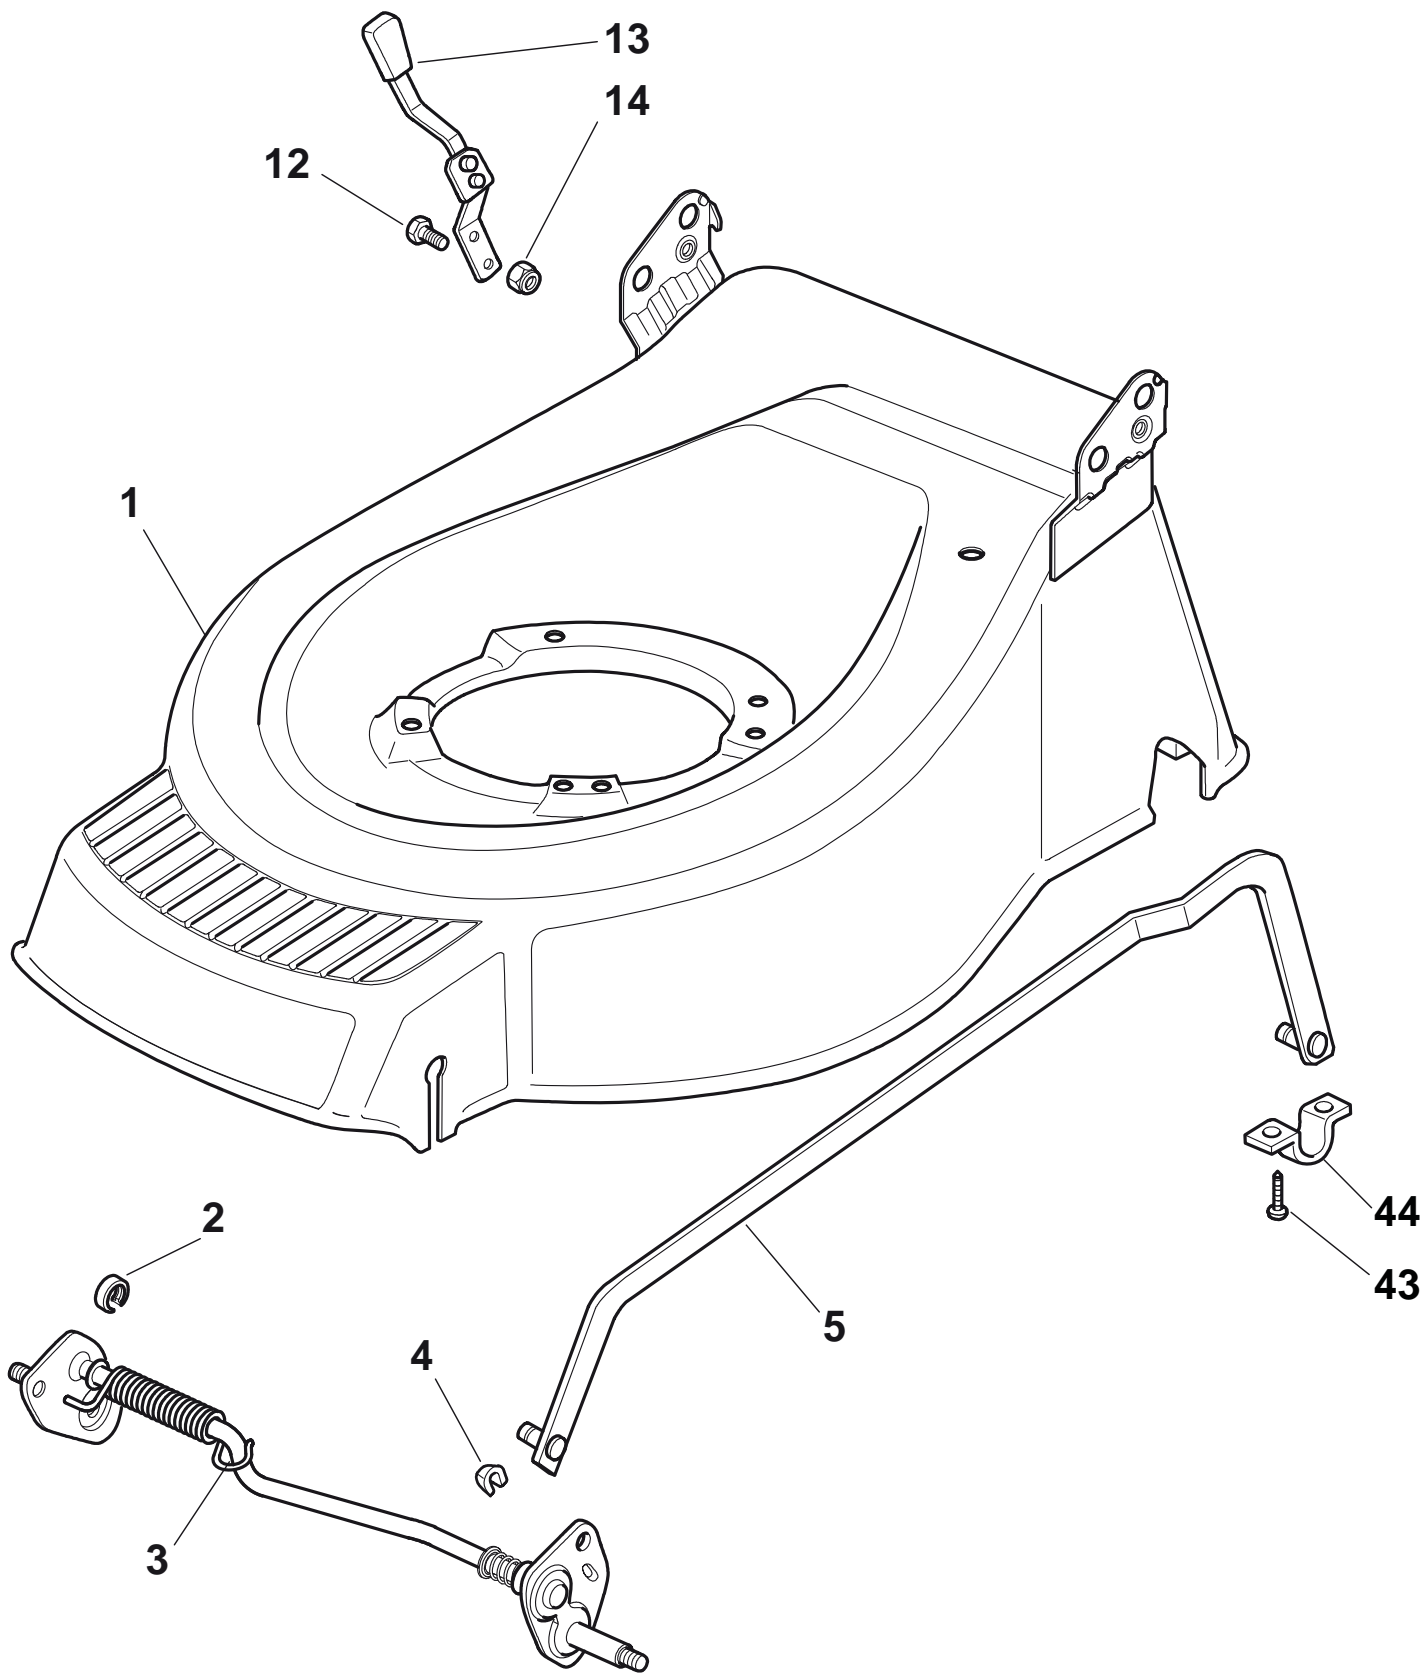

Genuine Spare Parts

www.stiga.com

COLLECTOR 53 S Model Year 2012

- Use GLOBAL GARDEN PRODUCT Genuine Spare Parts specified in the parts list for repair and/or replacement.
- The contents described in the parts list may change due to improvement.
- The drawings of the spare parts are only indicative and might not represent the part in question exactly.
- The indications "right" - "left" - "front" - "rear" refer to the position of the operator when using the machine.
- When placing orders of parts for repair and/or replacement, make sure that the illustrated parts list is the one applying to the machine's year of manufacture, as shown on the identification plate attached to the machine.

THIS INFORMATION IS NOT INTENDED FOR SALE OR RESALE, AND THIS NOTICE MUST REMAIN ON ALL COPIES.

COLLECTOR 53 S

COLLECTOR 53 S

Pos. Fig.	Antal Quantity	Art No Part No	Benämning	Description	Anmärkning Notes
1	1	81001955/1	Chassi-gul	Deck Yellow	
2	1	22171002/0	Distans	Spacer	
3	1	81000143/1	Hjulaxel-fram	Axle, Front Wheels	
4	2	112436051/0	Plåt	Plate	
5	1	381002021/0	Höjdinställn.stång	Rod, Height Adjustment	
12	2	12789000/0	Skruv	Screw	
13	1	81003283/1	Höjdinställningsspak	Lever, Height Adjustment	
14	2	12154320/0	Mutter	Nut	
43	4	12731350/0	Skruv	Screw	
44	2	22545152/0	Plåt	Plate	

COLLECTOR 53 S

COLLECTOR 53 S

Pos. Fig.	Antal Quantity	Art No Part No	Benämning	Description	Anmärkning Notes
1	1	22140222/0	Deflektor	Deflector	
2	1	322060197/2	Remskydd	Protection, Belt	
3	3	12728530/0	Skruv	Screw	
4	1	22291150/0	Handtag	Rubber Insert	