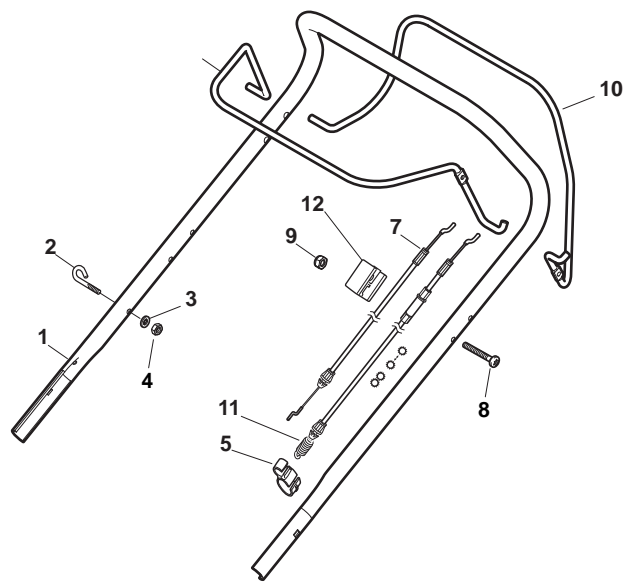

THIS INFORMATION IS NOT INTENDED FOR SALE OR RESALE, AND THIS NOTICE MUST REMAIN ON ALL COPIES.

Position	Part No.	Q.Ty	Description
1	81002538/0	1	Deck Red
2	12155000/0	2	Nut
3	81000153/0	1	Axle, Front Wheels
4	12760600/0	2	Screw
5	22131750/0	2	Nut
6	22600095/0	2	Protection
7	22671651/0	2	Washer
12	22033317/0	1	Adjustment Rod
13	81000159/0	2	Axle, Rear Wheels
14	22753001/0	2	Pin
15	22033364/0	2	Axle, Rear Wheels
16	22600106/1	2	Protection, Wheel
17	81003303/0	1	Lever, Height Adjustment
18	12728689/0	2	Screw
19	22122202/0	4	Bearing
22	122446186/0	1	Spring (Only for 534 model)

Position	Part No.	Q.Ty	Description
1	22122200/0	4	Bearing
2	22686091/1	2	Wheel Ø 165
7	22524340/0	2	Pin
8	22110491/0	2	Hub Cap
9	22120109/0	2	Sprocket
10	22170622/0	2	Spacer
11	22122200/0	4	Bearing
12	22686093/0	2	Wheel Ø 190
13	12523050/0	2	Washer
14	12735599/0	2	Pin
15	22110492/0	2	Hub Cap
18	22033393/0	1	Axle, Rear Wheels

Position	Part No.	Q.Ty	Description
1	381006739/0	1	Handle, Upper Part
1	381006745/0	1	Handle, Upper Part with sponge handgrip
2	22430313/0	1	Guide Spring
3	12521330/0	1	Washer
4	12154510/0	1	Nut
5	118390020/0	1	Fairlead
6	181003363/1	1	Lever, Engine Brake Black
7	181030053/0	1	Cable, Thread Eng. Brake
8	12727783/0	1	Screw
9	12154510/0	1	Nut
10	181003364/0	1	Lever, Driving Black
11	381030051/0	1	Cable, Rear Drive
12	22551640/0	1	Plate

Position	Part No.	Q.Ty	Description
1	122465607/3	1	Hub With Pulley, Crankshaft Ø 22
2	81004365/3	1	Blade Standard
3	22160400/0	1	Elastic Washer
4	12523080/0	1	Washer
5	12735698/0	1	Screw
6	12139100/0	1	Feather, Crankshaft Ø 22.2
12	12793701/0	2	Screw
13	12293201/0	2	Nut
14	12691800/0	1	Screw
15	12521350/0	1	Washer
16	12155000/0	1	Nut
17	12793801/0	1	Screw
18	12540060/0	1	Washer
19	12293200/0	1	Nut
20	22671651/0	1	Washer
22	25670011/0	1	Washer
23	12155000/0	1	Nut
24	12728686/0	2	Screw