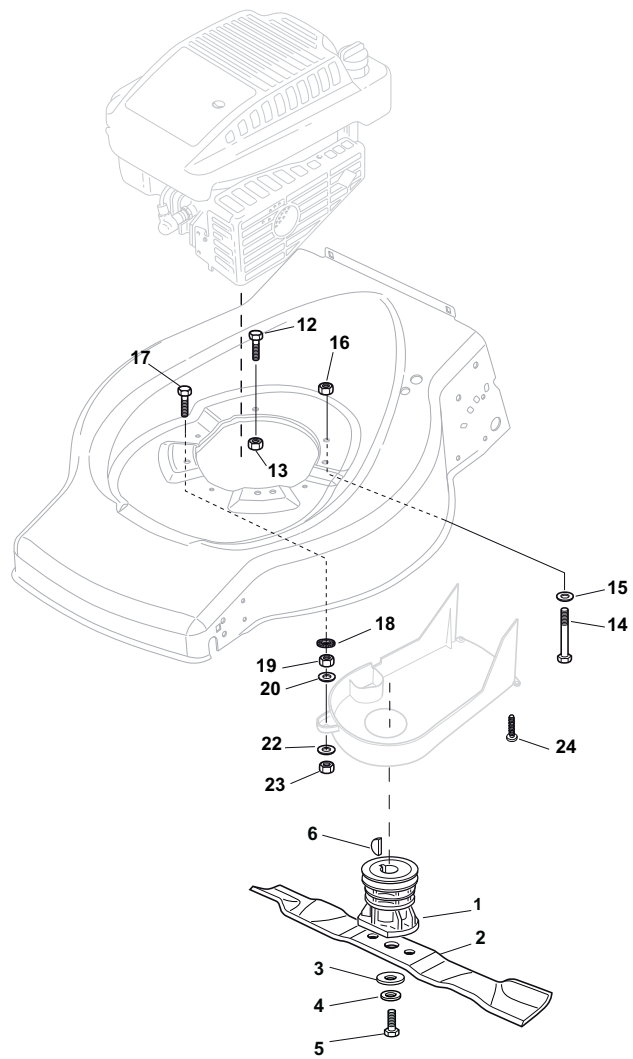

Position	Part No.	Q.Ty	Description
1	122465607/3	1	Hub With Pulley, Crankshaft Ø 22
2	81004365/3	1	Blade Standard
3	22160400/0	1	Elastic Washer
4	12523080/0	1	Washer
5	12735698/0	1	Screw
6	12139100/0	1	Feather, Crankshaft Ø 22.2
12	12793701/0	2	Screw
13	12293201/0	2	Nut
14	12691800/0	1	Screw
15	12521350/0	1	Washer
16	12155000/0	1	Nut
17	12793801/0	1	Screw
18	12540060/0	1	Washer
19	12293200/0	1	Nut
20	22671651/0	1	Washer
22	25670011/0	1	Washer
23	12155000/0	1	Nut
24	12728686/0	2	Screw