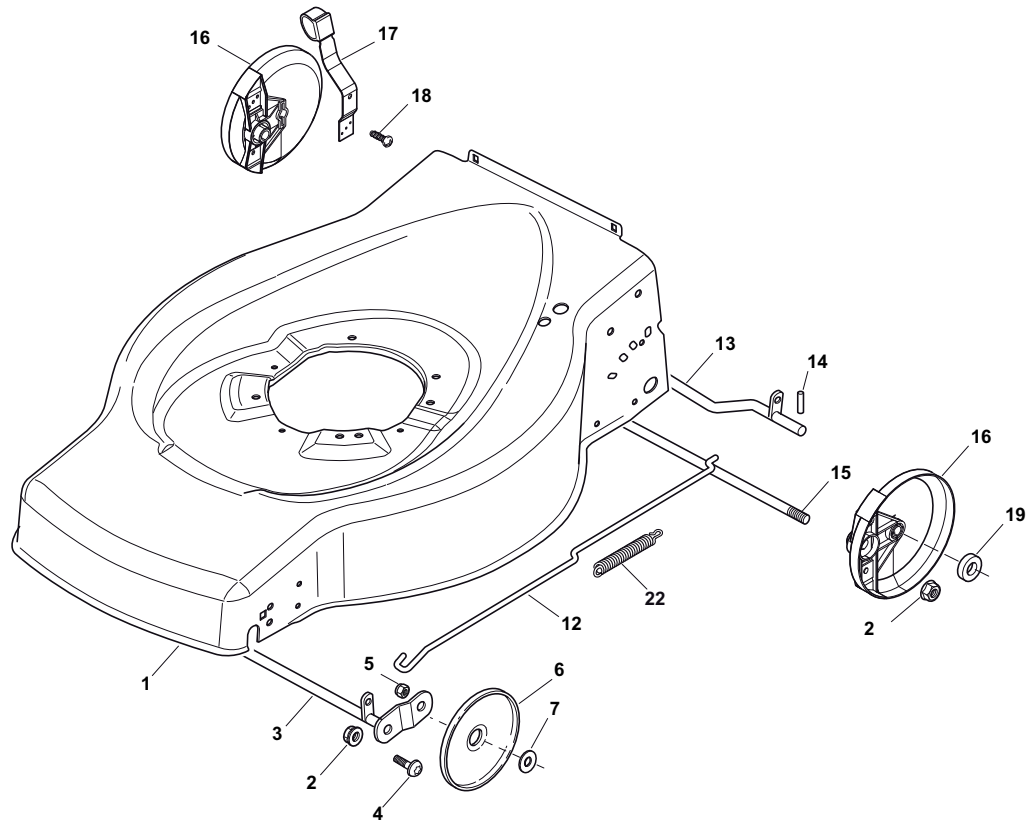

THIS INFORMATION IS NOT INTENDED FOR SALE OR RESALE, AND THIS NOTICE MUST REMAIN ON ALL COPIES.

Position	Part No.	Q.Ty	Description
1	81002538/0	1	Deck Red
2	12155000/0	2	Nut
3	81000153/0	1	Axle, Front Wheels
4	12760600/0	2	Screw
5	22131750/0	2	Nut
6	22600095/0	2	Protection
7	22671651/0	2	Washer
12	22033317/0	1	Adjustment Rod
13	81000159/0	2	Axle, Rear Wheels
14	22753001/0	2	Pin
15	22033364/0	2	Axle, Rear Wheels
16	22600106/1	2	Protection, Wheel
17	81003303/0	1	Lever, Height Adjustment
18	12728689/0	2	Screw
19	22122202/0	4	Bearing
22	122446186/0	1	Spring (Only for 534 model)

Position	Part No.	Q.Ty	Description
1	22122200/0	4	Bearing
2	22686091/1	2	Wheel Ø 165
7	22524340/0	2	Pin
8	22110491/0	2	Hub Cap
9	22120109/0	2	Sprocket
10	22170622/0	2	Spacer
11	22122200/0	4	Bearing
12	22686093/0	2	Wheel Ø 190
13	12523050/0	2	Washer
14	12735599/0	2	Pin
15	22110492/0	2	Hub Cap
18	22033393/0	1	Axle, Rear Wheels

Position	Part No.	Q.Ty	Description
1	381006739/0	1	Handle, Upper Part
1	381006745/0	1	Handle, Upper Part with sponge handgrip
2	22430313/0	1	Guide Spring
3	12521330/0	1	Washer
4	12154510/0	1	Nut
5	118390020/0	1	Fairlead
6	181003363/1	1	Lever, Engine Brake Black
7	181030053/0	1	Cable, Thread Eng. Brake
8	12727783/0	1	Screw
9	12154510/0	1	Nut
10	181003364/0	1	Lever, Driving Black
11	381030051/0	1	Cable, Rear Drive
12	22551640/0	1	Plate

Position	Part No.	Q.Ty	Description
1	122465607/3	1	Hub With Pulley, Crankshaft Ø 22
2	81004365/3	1	Blade Standard
3	22160400/0	1	Elastic Washer
4	12523080/0	1	Washer
5	12735698/0	1	Screw
6	12139100/0	1	Feather, Crankshaft Ø 22.2
12	12793701/0	2	Screw
13	12293201/0	2	Nut
14	12691800/0	1	Screw
15	12521350/0	1	Washer
16	12155000/0	1	Nut
17	12793801/0	1	Screw
18	12540060/0	1	Washer
19	12293200/0	1	Nut
20	22671651/0	1	Washer
22	25670011/0	1	Washer
23	12155000/0	1	Nut
24	12728686/0	2	Screw