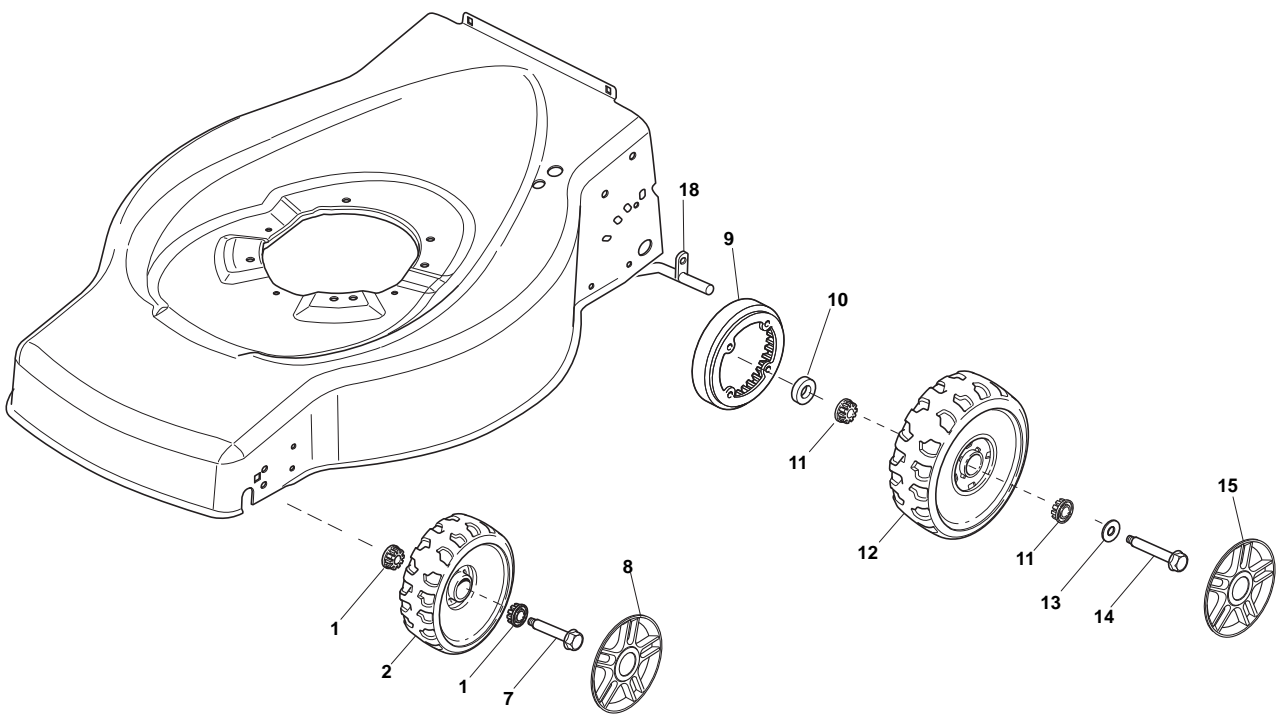

THIS INFORMATION IS NOT INTENDED FOR SALE OR RESALE, AND THIS NOTICE MUST REMAIN ON ALL COPIES.

Position	Part No.	Q.Ty	Description
1	81002538/0	1	Deck Red
2	12155000/0	2	Nut
3	81000153/0	1	Axle, Front Wheels
4	12760600/0	2	Screw
5	22131750/0	2	Nut
6	22600095/0	2	Protection
7	22671651/0	2	Washer
12	22033317/0	1	Adjustment Rod
13	81000159/0	2	Axle, Rear Wheels
14	22753001/0	2	Pin
15	22033364/0	2	Axle, Rear Wheels
16	22600106/1	2	Protection, Wheel
17	81003303/0	1	Lever, Height Adjustment
18	12728689/0	2	Screw
19	22122202/0	4	Bearing
22	122446186/0	1	Spring (Only for 534 model)

Position	Part No.	Q.Ty	Description
1	22122200/0	4	Bearing
2	22686091/1	2	Wheel Ø 165
7	22524340/0	2	Pin
8	22110491/0	2	Hub Cap
9	22120109/0	2	Sprocket
10	22170622/0	2	Spacer
11	22122200/0	4	Bearing
12	22686093/0	2	Wheel Ø 190
13	12523050/0	2	Washer
14	12735599/0	2	Pin
15	22110492/0	2	Hub Cap
18	22033393/0	1	Axle, Rear Wheels

Position	Part No.	Q.Ty	Description
1	12760605/0	4	Screw
2	12521350/0	4	Washer
3	81006570/0	1	Handle, Lower Part
4	81003801/1	1	Guide Spring
5	22680006/1	2	Washer
6	322399804/1	2	Knob
7	12293200/0	2	Nut
8	12819201/0	1	Screw
9	81008648/1	1	Outfit, Screws

Position	Part No.	Q.Ty	Description
1	381006739/0	1	Handle, Upper Part
1	381006745/0	1	Handle, Upper Part with sponge handgrip
2	22430313/0	1	Guide Spring
3	12521330/0	1	Washer
4	12154510/0	1	Nut
5	118390020/0	1	Fairlead
6	181003363/1	1	Lever, Engine Brake Black
7	181030053/0	1	Cable, Thread Eng. Brake
8	12727783/0	1	Screw
9	12154510/0	1	Nut
10	181003364/0	1	Lever, Driving Black
11	381030051/0	1	Cable, Rear Drive
12	22551640/0	1	Plate