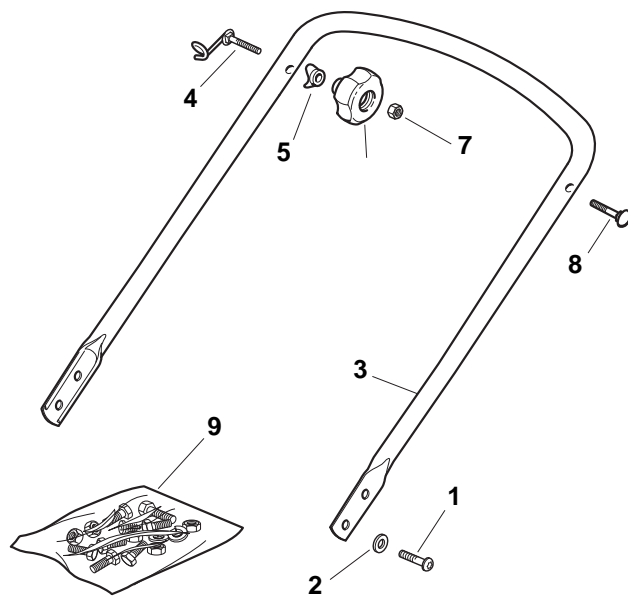

THIS INFORMATION IS NOT INTENDED FOR SALE OR RESALE, AND THIS NOTICE MUST REMAIN ON ALL COPIES.

Position	Part No.	Q.Ty	Description
1	81002538/0	1	Deck Red
2	12155000/0	2	Nut
3	81000153/0	1	Axle, Front Wheels
4	12760600/0	2	Screw
5	22131750/0	2	Nut
6	22600095/0	2	Protection
7	22671651/0	2	Washer
12	22033317/0	1	Adjustment Rod
13	81000159/0	2	Axle, Rear Wheels
14	22753001/0	2	Pin
15	22033364/0	2	Axle, Rear Wheels
16	22600106/1	2	Protection, Wheel
17	81003303/0	1	Lever, Height Adjustment
18	12728689/0	2	Screw
19	22122202/0	4	Bearing
22	122446186/0	1	Spring (Only for 534 model)

Position	Part No.	Q.Ty	Description
1	22122200/0	4	Bearing
2	22686091/1	2	Wheel Ø 165
7	22524340/0	2	Pin
8	22110491/0	2	Hub Cap
9	22120109/0	2	Sprocket
10	22170622/0	2	Spacer
11	22122200/0	4	Bearing
12	22686093/0	2	Wheel Ø 190
13	12523050/0	2	Washer
14	12735599/0	2	Pin
15	22110492/0	2	Hub Cap
18	22033393/0	1	Axle, Rear Wheels

Position	Part No.	Q.Ty	Description
1	381006739/0	1	Handle, Upper Part
1	381006745/0	1	Handle, Upper Part with sponge handgrip
2	22430313/0	1	Guide Spring
3	12521330/0	1	Washer
4	12154510/0	1	Nut
5	118390020/0	1	Fairlead
6	181003363/1	1	Lever, Engine Brake Black
7	181030053/0	1	Cable, Thread Eng. Brake
8	12727783/0	1	Screw
9	12154510/0	1	Nut
10	181003364/0	1	Lever, Driving Black
11	381030051/0	1	Cable, Rear Drive
12	22551640/0	1	Plate

Position	Part No.	Q.Ty	Description
1	122465607/3	1	Hub With Pulley, Crankshaft Ø 22
2	81004365/3	1	Blade Standard
3	22160400/0	1	Elastic Washer
4	12523080/0	1	Washer
5	12735698/0	1	Screw
6	12139100/0	1	Feather, Crankshaft Ø 22.2
12	12793701/0	2	Screw
13	12293201/0	2	Nut
14	12691800/0	1	Screw
15	12521350/0	1	Washer
16	12155000/0	1	Nut
17	12793801/0	1	Screw
18	12540060/0	1	Washer
19	12293200/0	1	Nut
20	22671651/0	1	Washer
22	25670011/0	1	Washer
23	12155000/0	1	Nut
24	12728686/0	2	Screw