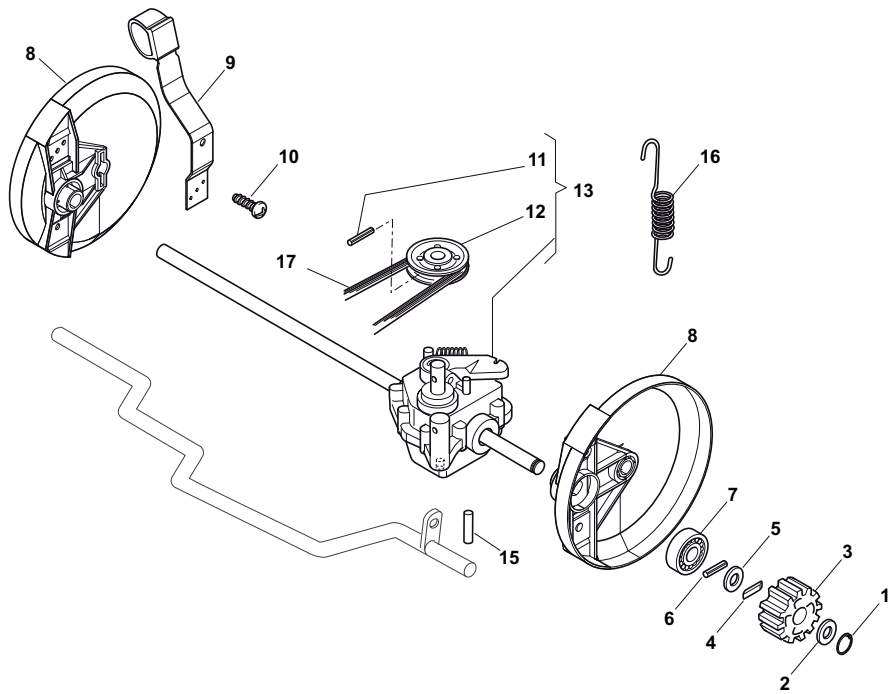

Position	Part No.	Q.Ty	Description
1	12608520/0	2	Seeger
2	22160520/0	2	Dust Cover
3	22570125/0	2	Pinion
4	22076645/0	2	Key
5	22160520/0	2	Dust Cover
6	12622620/0	2	Pin
7	22122202/0	2	Bearing
8	22600106/1	2	Protection, Wheel
9	81003303/0	1	Lever, Height Adjustment
10	12728689/0	2	Screw
11	12713801/0	1	Dowel
12	22601909/0	1	Pulley
13	181003093/1	1	Gear Box
15	22753001/0	2	Pin
16	22450438/0	1	Spring
17	35063750/0	1	Belt