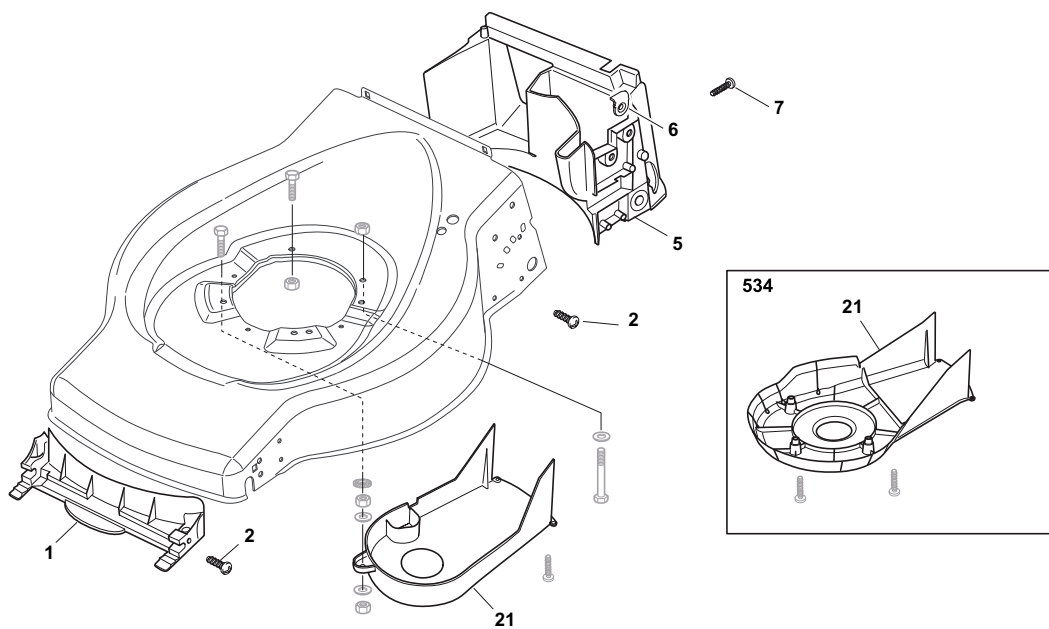

THIS INFORMATION IS NOT INTENDED FOR SALE OR RESALE, AND THIS NOTICE MUST REMAIN ON ALL COPIES.

Position	Part No.	Q.Ty	Description
1	81002538/0	1	Deck Red
2	12155000/0	2	Nut
3	81000153/0	1	Axle, Front Wheels
4	12760600/0	2	Screw
5	22131750/0	2	Nut
6	22600095/0	2	Protection
7	22671651/0	2	Washer
12	22033317/0	1	Adjustment Rod
13	81000159/0	2	Axle, Rear Wheels
14	22753001/0	2	Pin
15	22033364/0	2	Axle, Rear Wheels
16	22600106/1	2	Protection, Wheel
17	81003303/0	1	Lever, Height Adjustment
18	12728689/0	2	Screw
19	22122202/0	4	Bearing
22	122446186/0	1	Spring (Only for 534 model)

Position	Part No.	Q.Ty	Description
1	22122200/0	4	Bearing
2	22686091/1	2	Wheel Ø 165
7	22524340/0	2	Pin
8	22110491/0	2	Hub Cap
9	22120109/0	2	Sprocket
10	22170622/0	2	Spacer
11	22122200/0	4	Bearing
12	22686093/0	2	Wheel Ø 190
13	12523050/0	2	Washer
14	12735599/0	2	Pin
15	22110492/0	2	Hub Cap
18	22033393/0	1	Axle, Rear Wheels

Position	Part No.	Q.Ty	Description
1	381006739/0	1	Handle, Upper Part
1	381006745/0	1	Handle, Upper Part with sponge handgrip
2	22430313/0	1	Guide Spring
3	12521330/0	1	Washer
4	12154510/0	1	Nut
5	118390020/0	1	Fairlead
6	181003363/1	1	Lever, Engine Brake Black
7	181030053/0	1	Cable, Thread Eng. Brake
8	12727783/0	1	Screw
9	12154510/0	1	Nut
10	181003364/0	1	Lever, Driving Black
11	381030051/0	1	Cable, Rear Drive
12	22551640/0	1	Plate

Position	Part No.	Q.Ty	Description
1	122465607/3	1	Hub With Pulley, Crankshaft Ø 22
2	81004365/3	1	Blade Standard
3	22160400/0	1	Elastic Washer
4	12523080/0	1	Washer
5	12735698/0	1	Screw
6	12139100/0	1	Feather, Crankshaft Ø 22.2
12	12793701/0	2	Screw
13	12293201/0	2	Nut
14	12691800/0	1	Screw
15	12521350/0	1	Washer
16	12155000/0	1	Nut
17	12793801/0	1	Screw
18	12540060/0	1	Washer
19	12293200/0	1	Nut
20	22671651/0	1	Washer
22	25670011/0	1	Washer
23	12155000/0	1	Nut
24	12728686/0	2	Screw