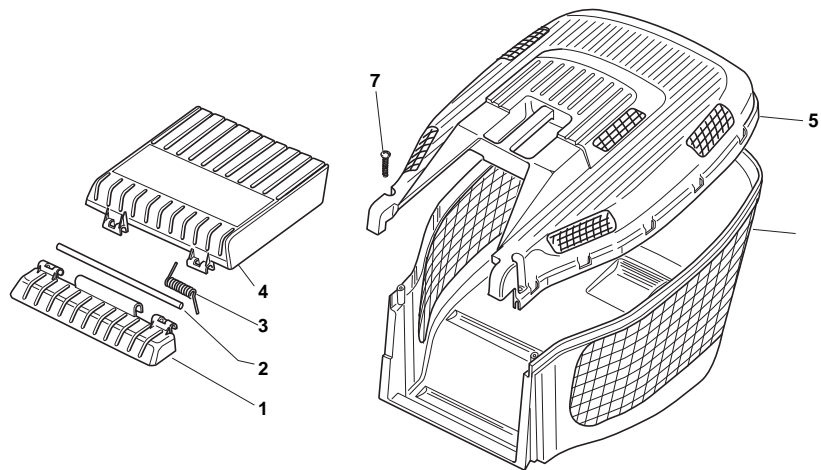

Position	Part No.	Q.Ty	Description
1	22785136/1	1	Support
2	22517858/0	1	Pin
3	22450431/0	1	Spring
4	322600099/1	1	Stone-Guard
5	22486122/0	1	Grassbox Upper Part
6	22486128/0	1	Grassbox Lower Part
7	12728686/0	2	Screw