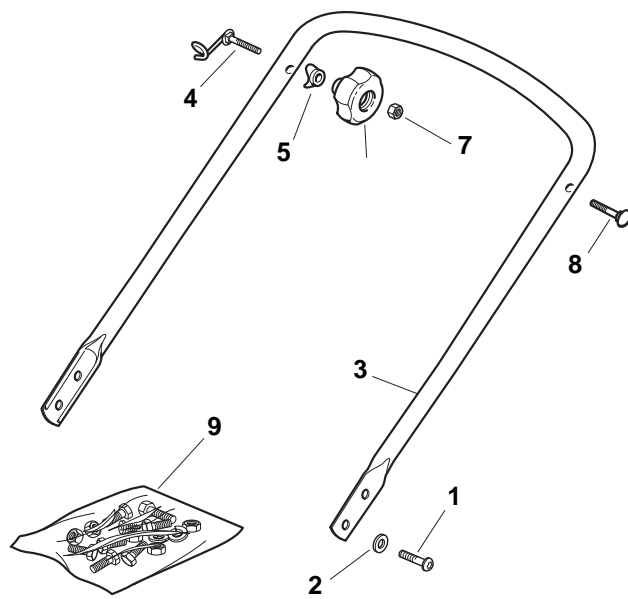

THIS INFORMATION IS NOT INTENDED FOR SALE OR RESALE, AND THIS NOTICE MUST REMAIN ON ALL COPIES.

Position	Part No.	Q.Ty	Description
1	81002538/0	1	Deck Red
2	12155000/0	2	Nut
3	81000153/0	1	Axle, Front Wheels
4	12760600/0	2	Screw
5	22131750/0	2	Nut
6	22600095/0	2	Protection
7	22671651/0	2	Washer
12	22033317/0	1	Adjustment Rod
13	81000159/0	2	Axle, Rear Wheels
14	22753001/0	2	Pin
15	22033364/0	2	Axle, Rear Wheels
16	22600106/1	2	Protection, Wheel
17	81003303/0	1	Lever, Height Adjustment
18	12728689/0	2	Screw
19	22122202/0	4	Bearing
22	122446186/0	1	Spring (Only for 534 model)

Position	Part No.	Q.Ty	Description
1	22122200/0	4	Bearing
2	22686091/1	2	Wheel Ø 165
7	22524340/0	2	Pin
8	22110491/0	2	Hub Cap
9	22120109/0	2	Sprocket
10	22170622/0	2	Spacer
11	22122200/0	4	Bearing
12	22686093/0	2	Wheel Ø 190
13	12523050/0	2	Washer
14	12735599/0	2	Pin
15	22110492/0	2	Hub Cap
18	22033393/0	1	Axle, Rear Wheels

Position	Part No.	Q.Ty	Description
1	381006739/0	1	Handle, Upper Part
1	381006745/0	1	Handle, Upper Part with sponge handgrip
2	22430313/0	1	Guide Spring
3	12521330/0	1	Washer
4	12154510/0	1	Nut
5	118390020/0	1	Fairlead
6	181003363/1	1	Lever, Engine Brake Black
7	181030087/0	1	Cable, Thread Eng. Brake
8	12727783/0	1	Screw
9	12154510/0	1	Nut
10	181003364/0	1	Lever, Driving Black
11	381030051/0	1	Cable, Rear Drive
12	22551640/0	1	Plate

Position	Part No.	Q.Ty	Description
1	122465607/3	1	Hub With Pulley, Crankshaft Ø 22
2	81004365/3	1	Blade Standard
3	22160400/0	1	Elastic Washer
4	12523080/0	1	Washer
5	12735698/0	1	Screw
6	12139100/0	1	Feather, Crankshaft Ø 22.2
12	12793701/0	2	Screw
13	12293201/0	2	Nut
14	12691800/0	1	Screw
15	12521350/0	1	Washer
16	12155000/0	1	Nut
17	12691200/0	1	Screw
18	12540060/0	1	Washer
19	12293200/0	1	Nut
20	22671651/0	1	Washer
22	25670011/0	1	Washer
23	12155000/0	1	Nut
24	12728686/0	2	Screw