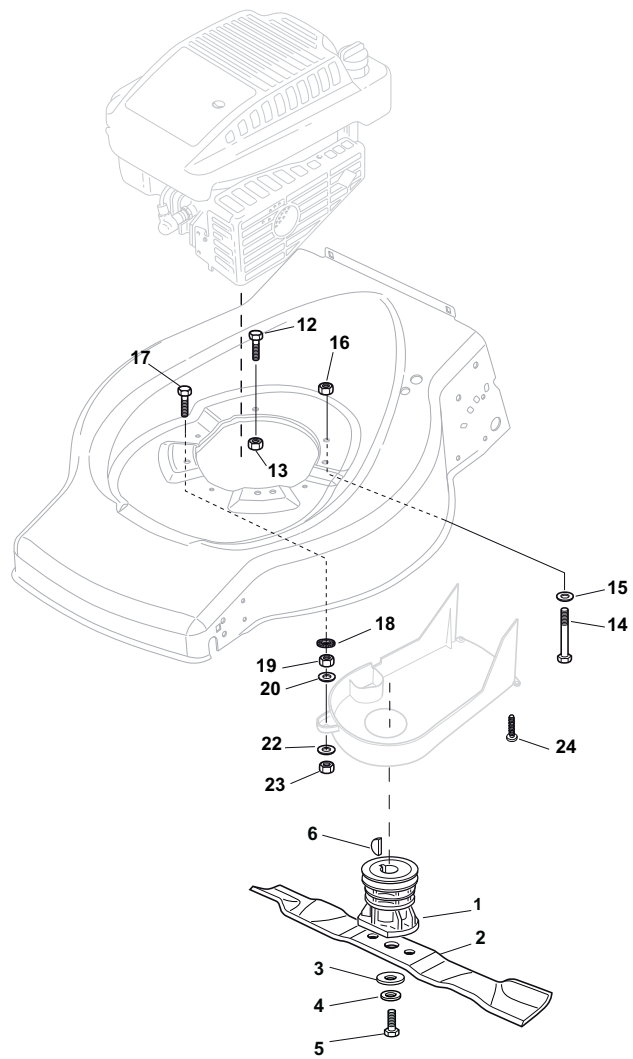

Position	Part No.	Q.Ty	Description
1	122465607/3	1	Hub With Pulley, Crankshaft Ø 22
2	81004365/3	1	Blade Standard
3	22160400/0	1	Elastic Washer
4	12523080/0	1	Washer
5	12735698/0	1	Screw
6	12139100/0	1	Feather, Crankshaft Ø 22.2
12	12793701/0	2	Screw
13	12293201/0	2	Nut
14	12691800/0	1	Screw
15	12521350/0	1	Washer
16	12155000/0	1	Nut
17	12691200/0	1	Screw
18	12540060/0	1	Washer
19	12293200/0	1	Nut
20	22671651/0	1	Washer
22	25670011/0	1	Washer
23	12155000/0	1	Nut
24	12728686/0	2	Screw