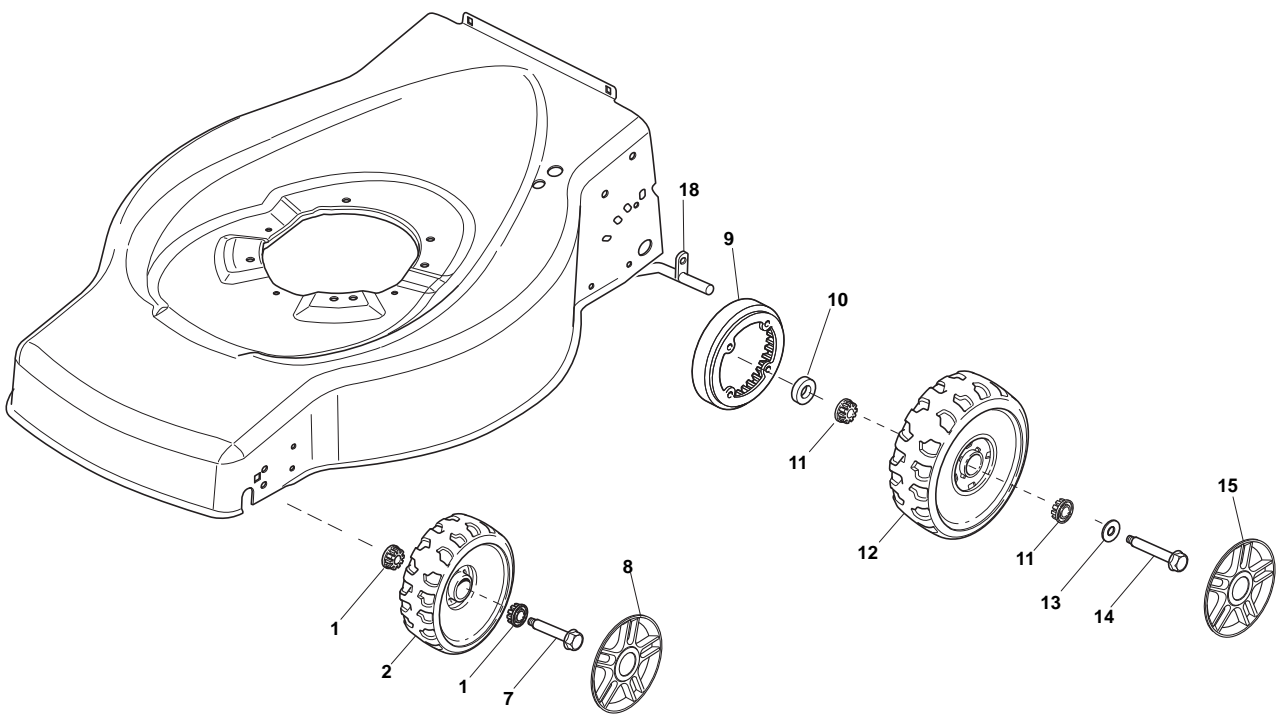

THIS INFORMATION IS NOT INTENDED FOR SALE OR RESALE, AND THIS NOTICE MUST REMAIN ON ALL COPIES.

Position	Part No.	Q.Ty	Description
1	81002538/0	1	Deck Red
2	12155000/0	2	Nut
3	81000153/0	1	Axle, Front Wheels
4	12760600/0	2	Screw
5	22131750/0	2	Nut
6	22600095/0	2	Protection
7	22671651/0	2	Washer
12	22033317/0	1	Adjustment Rod
13	81000159/0	2	Axle, Rear Wheels
14	22753001/0	2	Pin
15	22033364/0	2	Axle, Rear Wheels
16	22600106/1	2	Protection, Wheel
17	81003303/0	1	Lever, Height Adjustment
18	12728689/0	2	Screw
19	22122202/0	4	Bearing
22	122446186/0	1	Spring (Only for 534 model)

Position	Part No.	Q.Ty	Description
1	22122200/0	4	Bearing
2	22686091/1	2	Wheel Ø 165
7	22524340/0	2	Pin
8	22110491/0	2	Hub Cap
9	22120109/0	2	Sprocket
10	22170622/0	2	Spacer
11	22122200/0	4	Bearing
12	22686093/0	2	Wheel Ø 190
13	12523050/0	2	Washer
14	12735599/0	2	Pin
15	22110492/0	2	Hub Cap
18	22033393/0	1	Axle, Rear Wheels

Position	Part No.	Q.Ty	Description
1	12760605/0	4	Screw
2	12521350/0	4	Washer
3	81006570/0	1	Handle, Lower Part
4	81003801/1	1	Guide Spring
5	22680006/1	2	Washer
6	322399804/1	2	Knob
7	12293200/0	2	Nut
8	12819201/0	1	Screw
9	81008648/1	1	Outfit, Screws

Position	Part No.	Q.Ty	Description
1	381006739/0	1	Handle, Upper Part
1	381006745/0	1	Handle, Upper Part with sponge handgrip
2	22430313/0	1	Guide Spring
3	12521330/0	1	Washer
4	12154510/0	1	Nut
5	118390020/0	1	Fairlead
6	181003363/1	1	Lever, Engine Brake Black
7	181030087/0	1	Cable, Thread Eng. Brake
8	12727783/0	1	Screw
9	12154510/0	1	Nut
10	181003364/0	1	Lever, Driving Black
11	381030051/0	1	Cable, Rear Drive
12	22551640/0	1	Plate