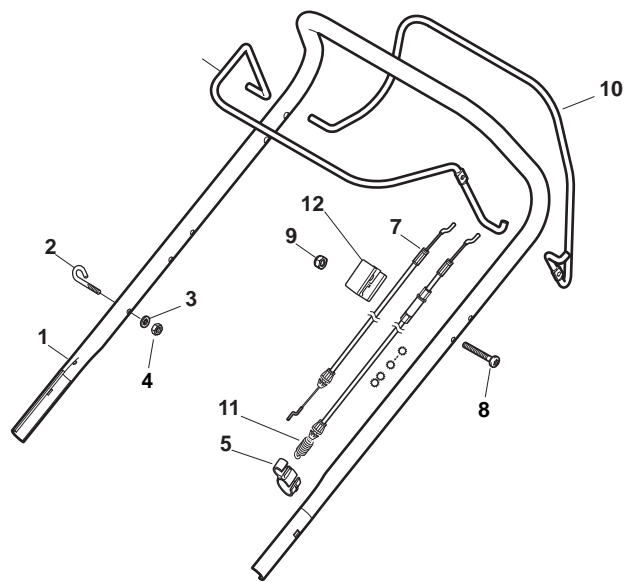

THIS INFORMATION IS NOT INTENDED FOR SALE OR RESALE, AND THIS NOTICE MUST REMAIN ON ALL COPIES.

Position	Part No.	Q.Ty	Description
1	81002538/0	1	Deck Red
2	12155000/0	2	Nut
3	81000153/0	1	Axle, Front Wheels
4	12760600/0	2	Screw
5	22131750/0	2	Nut
6	22600095/0	2	Protection
7	22671651/0	2	Washer
12	22033317/0	1	Adjustment Rod
13	81000159/0	2	Axle, Rear Wheels
14	22753001/0	2	Pin
15	22033364/0	2	Axle, Rear Wheels
16	22600106/1	2	Protection, Wheel
17	81003303/0	1	Lever, Height Adjustment
18	12728689/0	2	Screw
19	22122202/0	4	Bearing
22	122446186/0	1	Spring (Only for 534 model)

Position	Part No.	Q.Ty	Description
1	22122200/0	4	Bearing
2	22686091/1	2	Wheel Ø 165
7	22524340/0	2	Pin
8	22110491/0	2	Hub Cap
9	22120109/0	2	Sprocket
10	22170622/0	2	Spacer
11	22122200/0	4	Bearing
12	22686093/0	2	Wheel Ø 190
13	12523050/0	2	Washer
14	12735599/0	2	Pin
15	22110492/0	2	Hub Cap
18	22033393/0	1	Axle, Rear Wheels

Position	Part No.	Q.Ty	Description
1	381006739/0	1	Handle, Upper Part
1	381006745/0	1	Handle, Upper Part with sponge handgrip
2	22430313/0	1	Guide Spring
3	12521330/0	1	Washer
4	12154510/0	1	Nut
5	118390020/0	1	Fairlead
6	181003363/1	1	Lever, Engine Brake Black
7	181030087/0	1	Cable, Thread Eng. Brake
8	12727783/0	1	Screw
9	12154510/0	1	Nut
10	181003364/0	1	Lever, Driving Black
11	381030051/0	1	Cable, Rear Drive
12	22551640/0	1	Plate

Position	Part No.	Q.Ty	Description
1	122465607/3	1	Hub With Pulley, Crankshaft Ø 22
2	81004365/3	1	Blade Standard
3	22160400/0	1	Elastic Washer
4	12523080/0	1	Washer
5	12735698/0	1	Screw
6	12139100/0	1	Feather, Crankshaft Ø 22.2
12	12793701/0	2	Screw
13	12293201/0	2	Nut
14	12691800/0	1	Screw
15	12521350/0	1	Washer
16	12155000/0	1	Nut
17	12691200/0	1	Screw
18	12540060/0	1	Washer
19	12293200/0	1	Nut
20	22671651/0	1	Washer
22	25670011/0	1	Washer
23	12155000/0	1	Nut
24	12728686/0	2	Screw