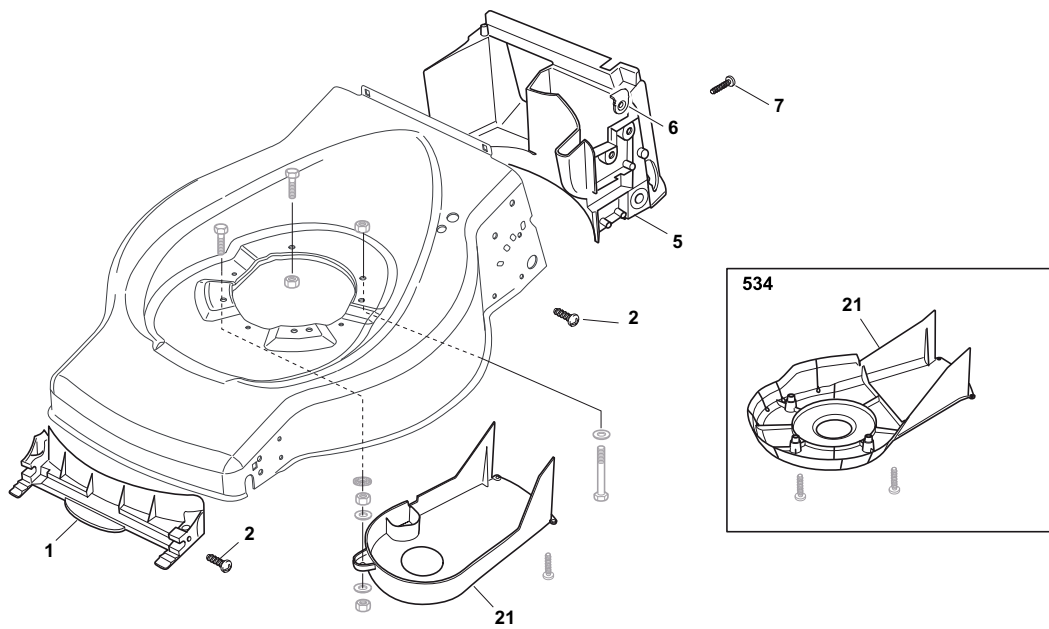

THIS INFORMATION IS NOT INTENDED FOR SALE OR RESALE, AND THIS NOTICE MUST REMAIN ON ALL COPIES.

Position	Part No.	Q.Ty	Description
1	81002538/0	1	Deck Red
2	12155000/0	2	Nut
3	81000153/0	1	Axle, Front Wheels
4	12760600/0	2	Screw
5	22131750/0	2	Nut
6	22600095/0	2	Protection
7	22671651/0	2	Washer
12	22033317/0	1	Adjustment Rod
13	81000159/0	2	Axle, Rear Wheels
14	22753001/0	2	Pin
15	22033364/0	2	Axle, Rear Wheels
16	22600106/1	2	Protection, Wheel
17	81003303/0	1	Lever, Height Adjustment
18	12728689/0	2	Screw
19	22122202/0	4	Bearing
22	122446186/0	1	Spring (Only for 534 model)

Position	Part No.	Q.Ty	Description
1	22122200/0	4	Bearing
2	22686091/1	2	Wheel Ø 165
7	22524340/0	2	Pin
8	22110491/0	2	Hub Cap
9	22120109/0	2	Sprocket
10	22170622/0	2	Spacer
11	22122200/0	4	Bearing
12	22686093/0	2	Wheel Ø 190
13	12523050/0	2	Washer
14	12735599/0	2	Pin
15	22110492/0	2	Hub Cap
18	22033393/0	1	Axle, Rear Wheels

Position	Part No.	Q.Ty	Description
1	381006739/0	1	Handle, Upper Part
1	381006745/0	1	Handle, Upper Part with sponge handgrip
2	22430313/0	1	Guide Spring
3	12521330/0	1	Washer
4	12154510/0	1	Nut
5	118390020/0	1	Fairlead
6	181003363/1	1	Lever, Engine Brake Black
7	181030087/0	1	Cable, Thread Eng. Brake
8	12727783/0	1	Screw
9	12154510/0	1	Nut
10	181003364/0	1	Lever, Driving Black
11	381030051/0	1	Cable, Rear Drive
12	22551640/0	1	Plate

Position	Part No.	Q.Ty	Description
1	122465607/3	1	Hub With Pulley, Crankshaft Ø 22
2	81004365/3	1	Blade Standard
3	22160400/0	1	Elastic Washer
4	12523080/0	1	Washer
5	12735698/0	1	Screw
6	12139100/0	1	Feather, Crankshaft Ø 22.2
12	12793701/0	2	Screw
13	12293201/0	2	Nut
14	12691800/0	1	Screw
15	12521350/0	1	Washer
16	12155000/0	1	Nut
17	12691200/0	1	Screw
18	12540060/0	1	Washer
19	12293200/0	1	Nut
20	22671651/0	1	Washer
22	25670011/0	1	Washer
23	12155000/0	1	Nut
24	12728686/0	2	Screw