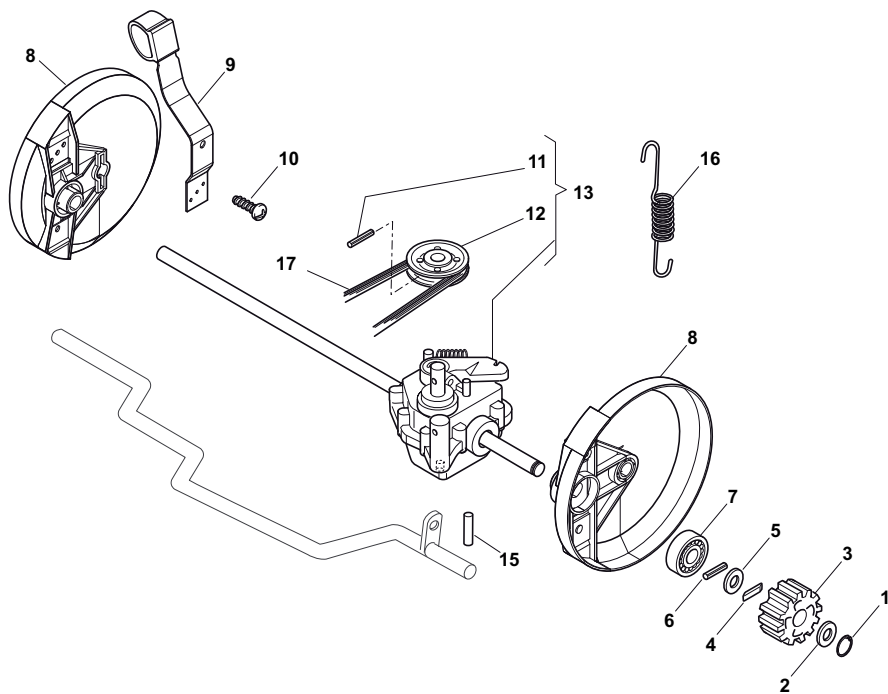

Position	Part No.	Q.Ty	Description
1	12608520/0	2	Seeger
2	22160520/0	2	Dust Cover
3	22570125/0	2	Pinion
4	22076645/0	2	Key
5	22160520/0	2	Dust Cover
6	12622620/0	2	Pin
7	22122202/0	2	Bearing
8	22600106/1	2	Protection, Wheel
9	81003303/0	1	Lever, Height Adjustment
10	12728689/0	2	Screw
11	12713801/0	1	Dowel
12	22601909/0	1	Pulley
13	181003093/1	1	Gear Box
15	22753001/0	2	Pin
16	22450438/0	1	Spring
17	35063750/0	1	Belt