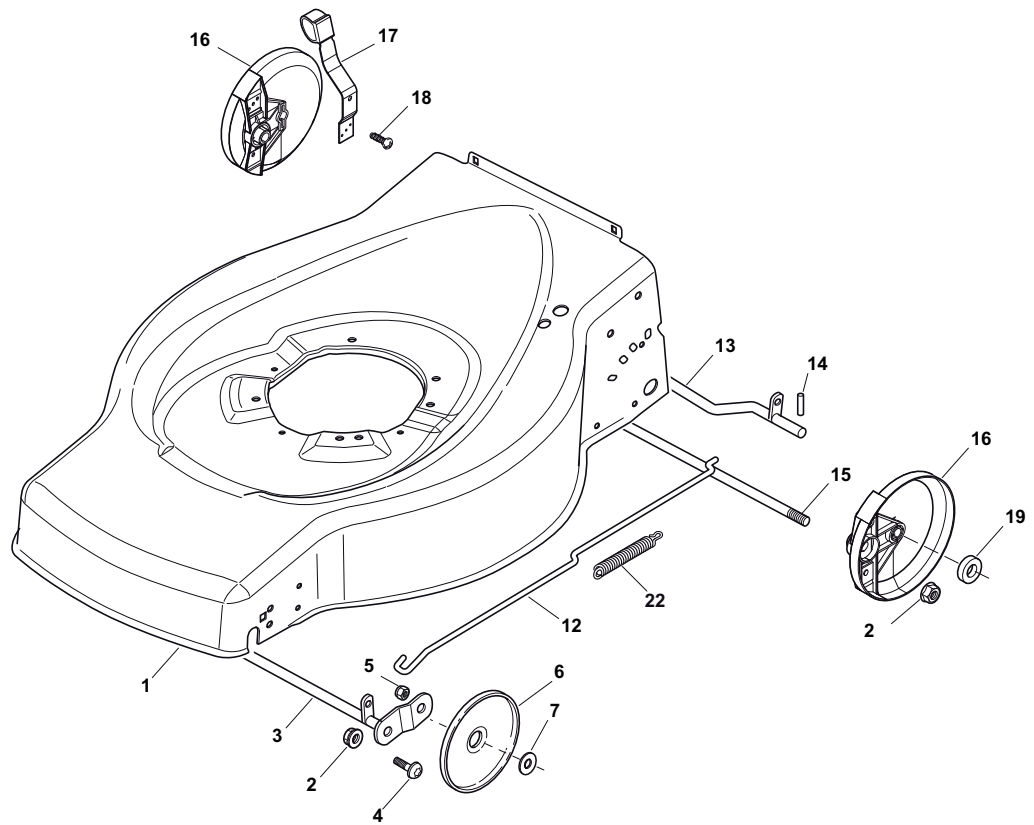

THIS INFORMATION IS NOT INTENDED FOR SALE OR RESALE, AND THIS NOTICE MUST REMAIN ON ALL COPIES.

Position	Part No.	Q.Ty	Description
1	81002538/0	1	Deck Red
2	12155000/0	2	Nut
3	81000153/0	1	Axle, Front Wheels
4	12760600/0	2	Screw
5	22131750/0	2	Nut
6	22600095/0	2	Protection
7	22671651/0	2	Washer
12	22033317/0	1	Adjustment Rod
13	81000159/0	2	Axle, Rear Wheels
14	22753001/0	2	Pin
15	22033364/0	2	Axle, Rear Wheels
16	22600106/1	2	Protection, Wheel
17	81003303/0	1	Lever, Height Adjustment
18	12728689/0	2	Screw
19	22122202/0	4	Bearing
22	122446186/0	1	Spring (Only for 534 model)

Position	Part No.	Q.Ty	Description
1	22122200/0	4	Bearing
2	22686091/1	2	Wheel Ø 165
7	22524340/0	2	Pin
8	22110491/0	2	Hub Cap
9	22120109/0	2	Sprocket
10	22170622/0	2	Spacer
11	22122200/0	4	Bearing
12	22686093/0	2	Wheel Ø 190
13	12523050/0	2	Washer
14	12735599/0	2	Pin
15	22110492/0	2	Hub Cap
18	22033393/0	1	Axle, Rear Wheels

Position	Part No.	Q.Ty	Description
1	381006739/0	1	Handle, Upper Part
1	381006745/0	1	Handle, Upper Part with sponge handgrip
2	22430313/0	1	Guide Spring
3	12521330/0	1	Washer
4	12154510/0	1	Nut
5	118390020/0	1	Fairlead
6	181003363/1	1	Lever, Engine Brake Black
7	181030087/0	1	Cable, Thread Eng. Brake
8	12727783/0	1	Screw
9	12154510/0	1	Nut
10	181003364/0	1	Lever, Driving Black
11	381030051/0	1	Cable, Rear Drive
12	22551640/0	1	Plate

Position	Part No.	Q.Ty	Description
1	122465607/3	1	Hub With Pulley, Crankshaft Ø 22
2	81004365/3	1	Blade Standard
3	22160400/0	1	Elastic Washer
4	12523080/0	1	Washer
5	12735698/0	1	Screw
6	12139100/0	1	Feather, Crankshaft Ø 22.2
12	12793701/0	2	Screw
13	12293201/0	2	Nut
14	12691800/0	1	Screw
15	12521350/0	1	Washer
16	12155000/0	1	Nut
17	12691200/0	1	Screw
18	12540060/0	1	Washer
19	12293200/0	1	Nut
20	22671651/0	1	Washer
22	25670011/0	1	Washer
23	12155000/0	1	Nut
24	12728686/0	2	Screw