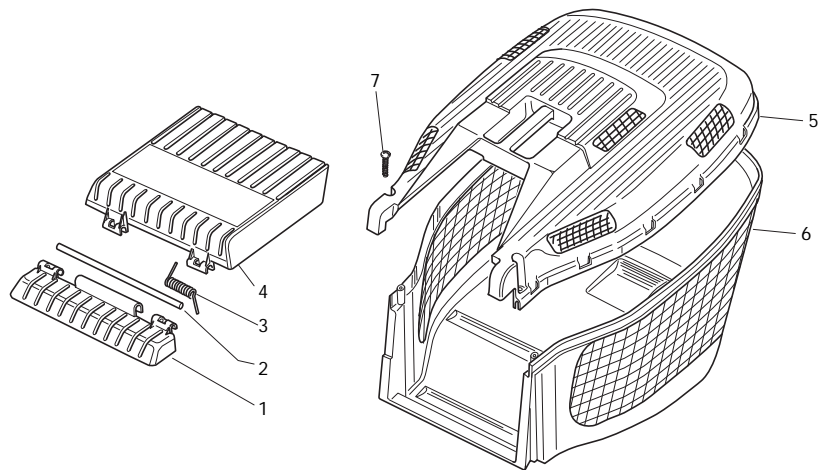

Position	Part No.	Q.Ty	Description
1	22785136/1	1	Support
2	22517858/0	1	Pin
3	22450431/0	1	Spring
4	322600099/1	1	Stone-Guard
5	22486122/0	1	Grassbox Upper Part
6	22486128/0	1	Grassbox Lower Part
7	12728686/0	2	Screw