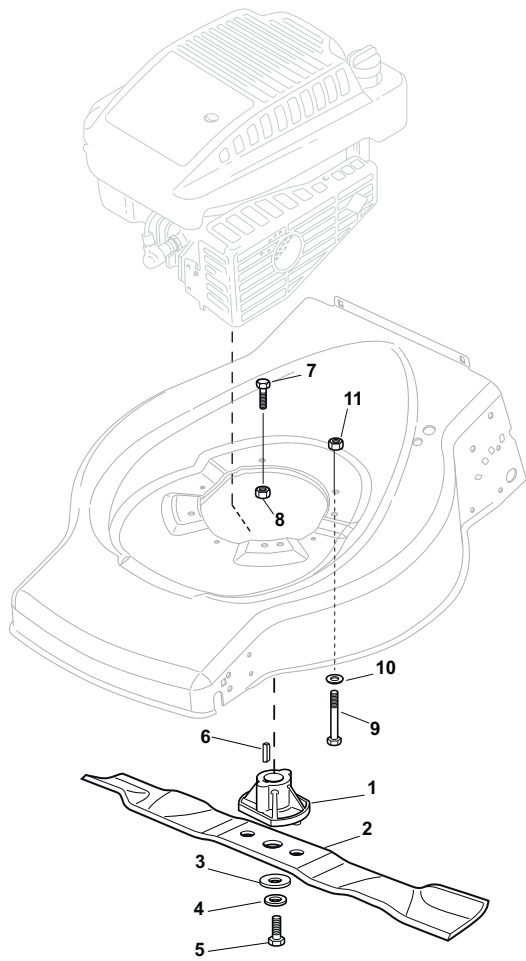

THIS INFORMATION IS NOT INTENDED FOR SALE OR RESALE, AND THIS NOTICE MUST REMAIN ON ALL COPIES.

Position	Part No.	Q.Ty	Description
1	81002538/0	1	Deck Red
2	22131750/0	4	Nut
3	81000153/0	1	Axle, Front Wheels
4	12760600/0	2	Screw
5	12155000/0	2	Nut
6	22600095/0	2	Protection
7	25670011/0	2	Washer
12	22033317/0	1	Adjustment Rod
13	81000159/0	1	Axle, Rear Wheels
14	22753001/0	2	Pin
15	22033369/0	1	Axle, Rear Wheels
16	22600106/1	2	Protection, Wheel
17	81003303/0	1	Lever, Height Adjustment
18	12728689/0	2	Screw
19	22170622/0	2	Spacer
26	122446186/0	1	Spring (Only for 534 model)

Position	Part No.	Q.Ty	Description
1	22122200/0	8	Bearing
2	22686091/1	2	Wheel Ø 165
3	22524341/0	4	Pin
4	22110491/0	2	Hub Cap
5	22686092/0	2	Wheel Ø 190
6	22110492/0	2	Hub Cap
7	22675100/0	4	Washer
9	12735599/0	2	Screw
8	12523050/0	2	Washer

Position	Part No.	Q.Ty	Description
1	12760605/0	4	Screw
2	12521350/0	4	Washer
3	81006570/0	1	Handle, Lower Part
4	81003801/1	1	Guide Spring
5	22680006/1	2	Washer
6	322399804/1	2	Knob
7	12293200/0	2	Nut
8	12819201/0	1	Screw
9	81008648/1	1	Outfit, Screws

Position	Part No.	Q.Ty	Description
1	381006739/0	1	Handle, Upper Part
1	381006745/0	1	Handle, Upper Part with sponge handgrip
2	22430313/0	1	Guide Spring
3	12521330/0	1	Washer
4	12154510/0	1	Nut
5	118390020/0	1	Fairlead
6	181003363/1	1	Lever, Engine Brake Black
7	181030087/0	1	Cable, Thread Eng. Brake
8	12727783/0	1	Screw
9	12154510/0	1	Nut
12	22551640/0	1	Plate