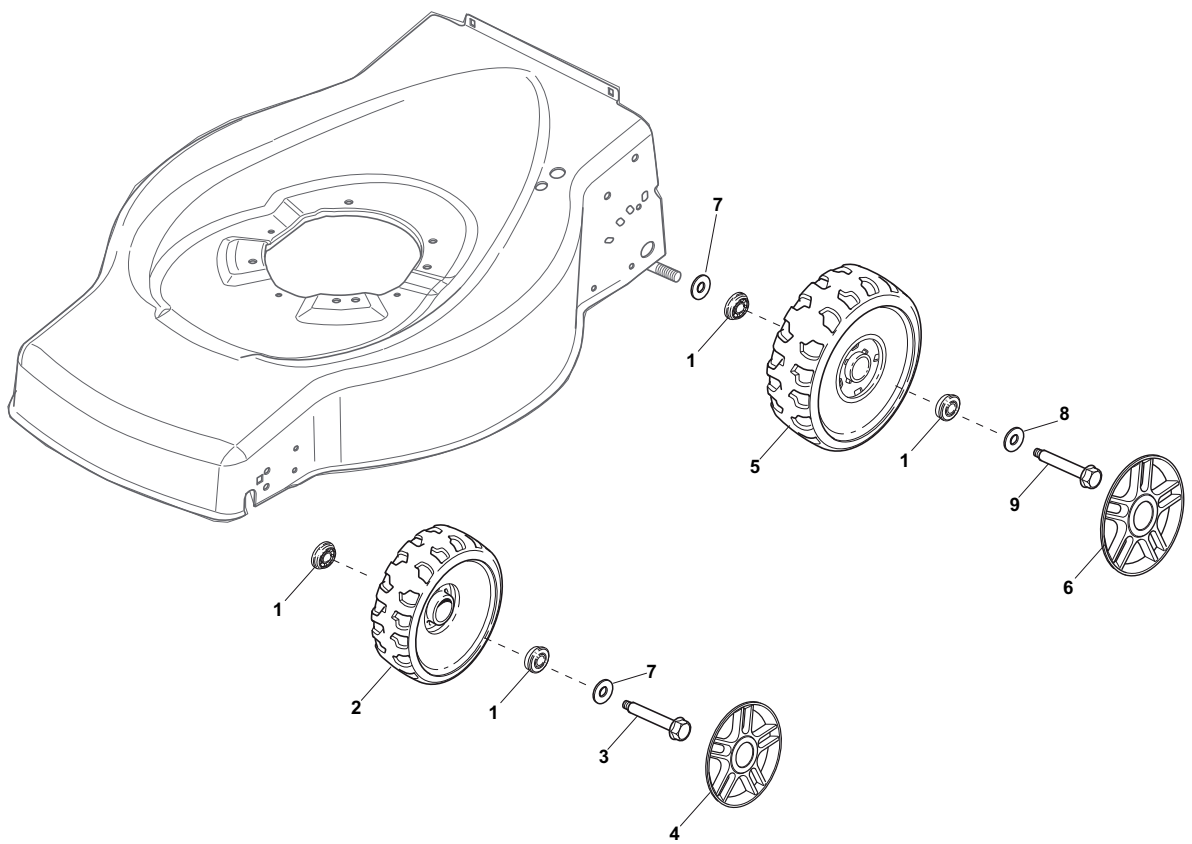

THIS INFORMATION IS NOT INTENDED FOR SALE OR RESALE, AND THIS NOTICE MUST REMAIN ON ALL COPIES.

Position	Part No.	Q.Ty	Description
1	81002538/0	1	Deck Red
2	22131750/0	4	Nut
3	81000153/0	1	Axle, Front Wheels
4	12760600/0	2	Screw
5	12155000/0	2	Nut
6	22600095/0	2	Protection
7	25670011/0	2	Washer
12	22033317/0	1	Adjustment Rod
13	81000159/0	1	Axle, Rear Wheels
14	22753001/0	2	Pin
15	22033369/0	1	Axle, Rear Wheels
16	22600106/1	2	Protection, Wheel
17	81003303/0	1	Lever, Height Adjustment
18	12728689/0	2	Screw
19	22170622/0	2	Spacer
26	122446186/0	1	Spring (Only for 534 model)

Position	Part No.	Q.Ty	Description
1	22108271/0	1	Front Conveyor Assy
2	12728686/0	6	Screw
3	322820077/0	1	Cap
4	22109532/0	1	Cover
5	22108272/2	1	Rear Conveyor Assy
6	322545189/0	4	Plate
7	12728686/0	2	Screw
11	81008649/0	1	Outfit, Screws

Position	Part No.	Q.Ty	Description
1	22122200/0	8	Bearing
2	22686091/1	2	Wheel Ø 165
3	22524341/0	4	Pin
4	22110491/0	2	Hub Cap
5	22686092/0	2	Wheel Ø 190
6	22110492/0	2	Hub Cap
7	22675100/0	4	Washer
9	12735599/0	2	Screw
8	12523050/0	2	Washer

Position	Part No.	Q.Ty	Description
1	381006739/0	1	Handle, Upper Part
1	381006745/0	1	Handle, Upper Part with sponge handgrip
2	22430313/0	1	Guide Spring
3	12521330/0	1	Washer
4	12154510/0	1	Nut
5	118390020/0	1	Fairlead
6	181003363/1	1	Lever, Engine Brake Black
7	181030087/0	1	Cable, Thread Eng. Brake
8	12727783/0	1	Screw
9	12154510/0	1	Nut
12	22551640/0	1	Plate