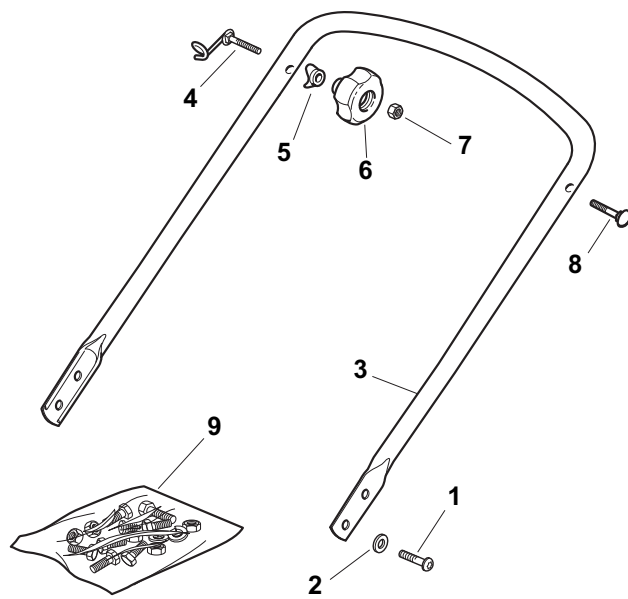

THIS INFORMATION IS NOT INTENDED FOR SALE OR RESALE, AND THIS NOTICE MUST REMAIN ON ALL COPIES.

Position	Part No.	Q.Ty	Description
1	81002538/0	1	Deck Red
2	22131750/0	4	Nut
3	81000153/0	1	Axle, Front Wheels
4	12760600/0	2	Screw
5	12155000/0	2	Nut
6	22600095/0	2	Protection
7	25670011/0	2	Washer
12	22033317/0	1	Adjustment Rod
13	81000159/0	1	Axle, Rear Wheels
14	22753001/0	2	Pin
15	22033369/0	1	Axle, Rear Wheels
16	22600106/1	2	Protection, Wheel
17	81003303/0	1	Lever, Height Adjustment
18	12728689/0	2	Screw
19	22170622/0	2	Spacer
26	122446186/0	1	Spring (Only for 534 model)

Position	Part No.	Q.Ty	Description
1	22122200/0	8	Bearing
2	22686091/1	2	Wheel Ø 165
3	22524341/0	4	Pin
4	22110491/0	2	Hub Cap
5	22686092/0	2	Wheel Ø 190
6	22110492/0	2	Hub Cap
7	22675100/0	4	Washer
9	12735599/0	2	Screw
8	12523050/0	2	Washer

Position	Part No.	Q.Ty	Description
1	381006739/0	1	Handle, Upper Part
1	381006745/0	1	Handle, Upper Part with sponge handgrip
2	22430313/0	1	Guide Spring
3	12521330/0	1	Washer
4	12154510/0	1	Nut
5	118390020/0	1	Fairlead
6	181003363/1	1	Lever, Engine Brake Black
7	181030087/0	1	Cable, Thread Eng. Brake
8	12727783/0	1	Screw
9	12154510/0	1	Nut
12	22551640/0	1	Plate

Position	Part No.	Q.Ty	Description
1	22463012/2	1	Hub, Crankshaft Ø 22.2
2	81004365/3	1	Blade Standard
3	22160400/0	1	Elastic Washer
4	12523080/0	1	Washer
5	12735698/0	1	Screw
6	12139100/0	1	Feather, Crankshaft Ø 22.2
7	12793701/0	2	Screw
8	12293201/0	2	Nut
9	12691800/0	1	Screw
10	12521350/0	1	Washer
11	12155000/0	1	Nut