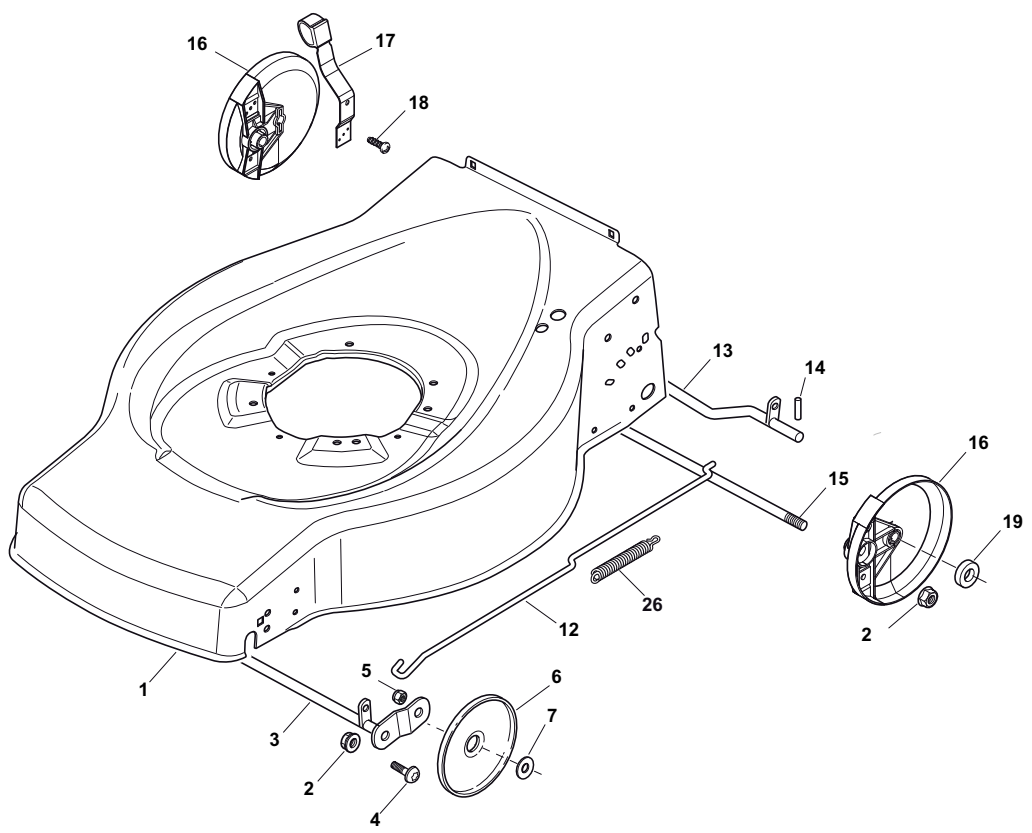

THIS INFORMATION IS NOT INTENDED FOR SALE OR RESALE, AND THIS NOTICE MUST REMAIN ON ALL COPIES.

Position	Part No.	Q.Ty	Description
1	81002538/0	1	Deck Red
2	22131750/0	4	Nut
3	81000153/0	1	Axle, Front Wheels
4	12760600/0	2	Screw
5	12155000/0	2	Nut
6	22600095/0	2	Protection
7	25670011/0	2	Washer
12	22033317/0	1	Adjustment Rod
13	81000159/0	1	Axle, Rear Wheels
14	22753001/0	2	Pin
15	22033369/0	1	Axle, Rear Wheels
16	22600106/1	2	Protection, Wheel
17	81003303/0	1	Lever, Height Adjustment
18	12728689/0	2	Screw
19	22170622/0	2	Spacer
26	122446186/0	1	Spring (Only for 534 model)

Position	Part No.	Q.Ty	Description
1	22122200/0	8	Bearing
2	22686091/1	2	Wheel Ø 165
3	22524341/0	4	Pin
4	22110491/0	2	Hub Cap
5	22686092/0	2	Wheel Ø 190
6	22110492/0	2	Hub Cap
7	22675100/0	4	Washer
9	12735599/0	2	Screw
8	12523050/0	2	Washer

Position	Part No.	Q.Ty	Description
1	381006739/0	1	Handle, Upper Part
1	381006745/0	1	Handle, Upper Part with sponge handgrip
2	22430313/0	1	Guide Spring
3	12521330/0	1	Washer
4	12154510/0	1	Nut
5	118390020/0	1	Fairlead
6	181003363/1	1	Lever, Engine Brake Black
7	181030087/0	1	Cable, Thread Eng. Brake
8	12727783/0	1	Screw
9	12154510/0	1	Nut
12	22551640/0	1	Plate

Position	Part No.	Q.Ty	Description
1	22463012/2	1	Hub, Crankshaft Ø 22.2
2	81004365/3	1	Blade Standard
3	22160400/0	1	Elastic Washer
4	12523080/0	1	Washer
5	12735698/0	1	Screw
6	12139100/0	1	Feather, Crankshaft Ø 22.2
7	12793701/0	2	Screw
8	12293201/0	2	Nut
9	12691800/0	1	Screw
10	12521350/0	1	Washer
11	12155000/0	1	Nut