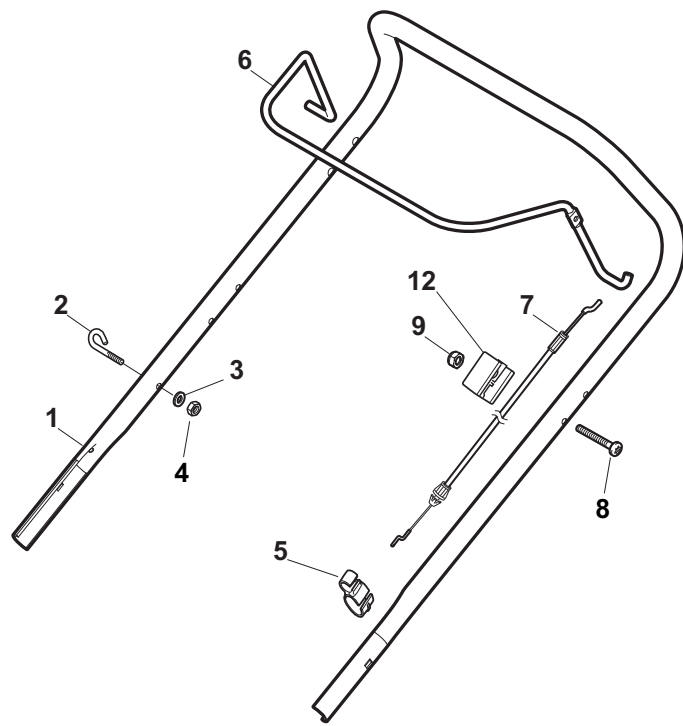

THIS INFORMATION IS NOT INTENDED FOR SALE OR RESALE, AND THIS NOTICE MUST REMAIN ON ALL COPIES.

Position	Part No.	Q.Ty	Description
1	81002538/0	1	Deck Red
2	22131750/0	4	Nut
3	81000153/0	1	Axle, Front Wheels
4	12760600/0	2	Screw
5	12155000/0	2	Nut
6	22600095/0	2	Protection
7	25670011/0	2	Washer
12	22033317/0	1	Adjustment Rod
13	81000159/0	1	Axle, Rear Wheels
14	22753001/0	2	Pin
15	22033369/0	1	Axle, Rear Wheels
16	22600106/1	2	Protection, Wheel
17	81003303/0	1	Lever, Height Adjustment
18	12728689/0	2	Screw
19	22170622/0	2	Spacer
26	122446186/0	1	Spring (Only for 534 model)

Position	Part No.	Q.Ty	Description
1	22122200/0	8	Bearing
2	22686091/1	2	Wheel Ø 165
3	22524341/0	4	Pin
4	22110491/0	2	Hub Cap
5	22686092/0	2	Wheel Ø 190
6	22110492/0	2	Hub Cap
7	22675100/0	4	Washer
9	12735599/0	2	Screw
8	12523050/0	2	Washer

Position	Part No.	Q.Ty	Description
1	12760605/0	4	Screw
2	12521350/0	4	Washer
3	81006570/0	1	Handle, Lower Part
4	81003801/1	1	Guide Spring
5	22680006/1	2	Washer
6	322399804/1	2	Knob
7	12293200/0	2	Nut
8	12819201/0	1	Screw
9	81008648/1	1	Outfit, Screws

Position	Part No.	Q.Ty	Description
1	22463012/2	1	Hub, Crankshaft Ø 22.2
2	81004365/3	1	Blade Standard
3	22160400/0	1	Elastic Washer
4	12523080/0	1	Washer
5	12735698/0	1	Screw
6	12139100/0	1	Feather, Crankshaft Ø 22.2
7	12793701/0	2	Screw
8	12293201/0	2	Nut
9	12691800/0	1	Screw
10	12521350/0	1	Washer
11	12155000/0	1	Nut