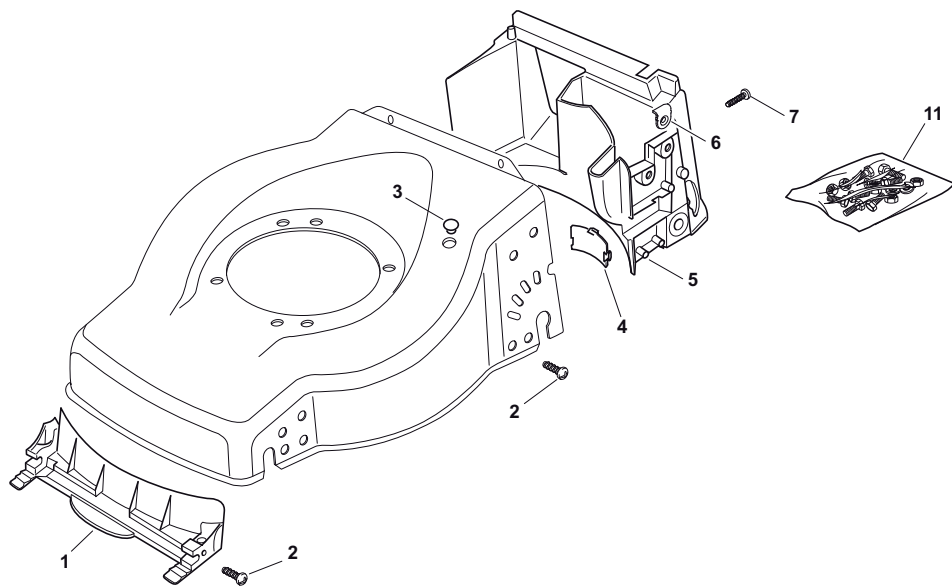

THIS INFORMATION IS NOT INTENDED FOR SALE OR RESALE, AND THIS NOTICE MUST REMAIN ON ALL COPIES.

Position	Part No.	Q.Ty	Description
1	81002538/0	1	Deck Red
2	22131750/0	4	Nut
3	81000153/0	1	Axle, Front Wheels
4	12760600/0	2	Screw
5	12155000/0	2	Nut
6	22600095/0	2	Protection
7	25670011/0	2	Washer
12	22033317/0	1	Adjustment Rod
13	81000159/0	1	Axle, Rear Wheels
14	22753001/0	2	Pin
15	22033369/0	1	Axle, Rear Wheels
16	22600106/1	2	Protection, Wheel
17	81003303/0	1	Lever, Height Adjustment
18	12728689/0	2	Screw
19	22170622/0	2	Spacer
26	122446186/0	1	Spring (Only for 534 model)

Position	Part No.	Q.Ty	Description
1	22108271/0	1	Front Conveyor Assy
2	12728686/0	6	Screw
3	322820077/0	1	Cap
4	22109532/0	1	Cover
5	22108272/2	1	Rear Conveyor Assy
6	322545189/0	4	Plate
7	12728686/0	2	Screw
11	81008649/0	1	Outfit, Screws

Position	Part No.	Q.Ty	Description
1	22122200/0	8	Bearing
2	22686091/1	2	Wheel Ø 165
3	22524341/0	4	Pin
4	22110491/0	2	Hub Cap
5	22686092/0	2	Wheel Ø 190
6	22110492/0	2	Hub Cap
7	22675100/0	4	Washer
9	12735599/0	2	Screw
8	12523050/0	2	Washer

Position	Part No.	Q.Ty	Description
1	381006739/0	1	Handle, Upper Part
1	381006745/0	1	Handle, Upper Part with sponge handgrip
2	22430313/0	1	Guide Spring
3	12521330/0	1	Washer
4	12154510/0	1	Nut
5	118390020/0	1	Fairlead
6	181003363/1	1	Lever, Engine Brake Black
7	181030087/0	1	Cable, Thread Eng. Brake
8	12727783/0	1	Screw
9	12154510/0	1	Nut
12	22551640/0	1	Plate