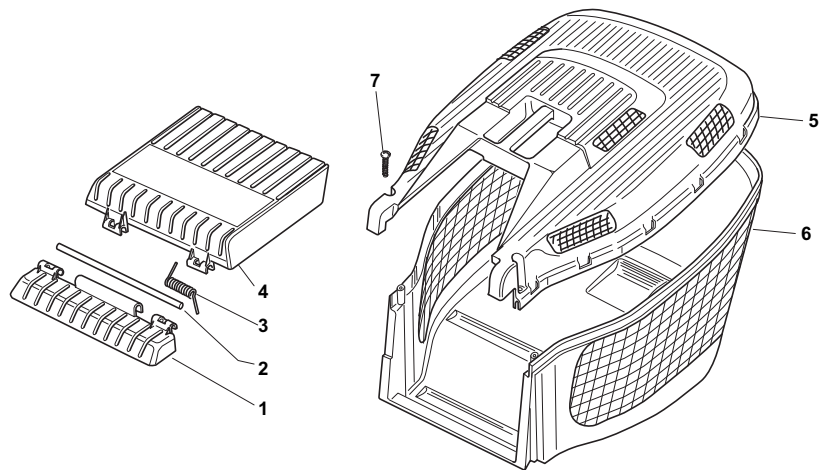

Position	Part No.	Q.Ty	Description
1	22785136/1	1	Support
2	22517858/0	1	Pin
3	22450431/0	1	Spring
4	322600099/1	1	Stone-Guard
5	22486122/0	1	Grassbox Upper Part
6	22486128/0	1	Grassbox Lower Part
7	12728686/0	2	Screw