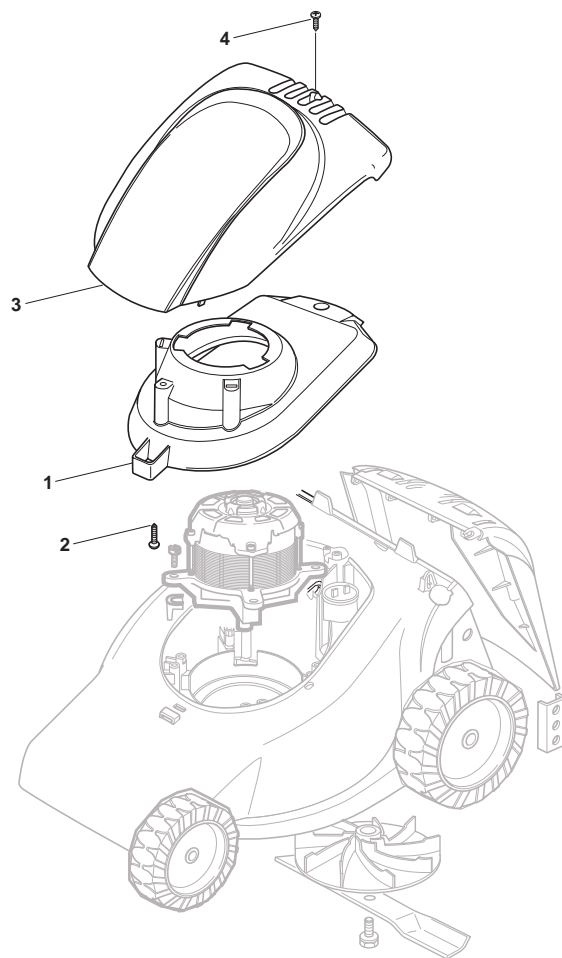

THIS INFORMATION IS NOT INTENDED FOR SALE OR RESALE, AND THIS NOTICE MUST REMAIN ON ALL COPIES.

Position	Part No.	Q.Ty	Description
1	81001561/0	1	Deck Red
2	22785087/1	4	Plate
3	22512601/0	1	Pin
4	22450250/0	1	Spring
5	322600056/3	1	Stone-Guard
6	12728450/0	2	Screw
7	22686083/0	2	Wheel Ø 130
8	22110436/0	2	Hup Cap Yellow
8	22110437/0	2	Hup Cap White
8	22110440/0	2	Hup Cap Red
8	22110431/0	2	Hup Cap Grey
9	22524337/0	4	Screw
10	22686085/0	2	Wheel Ø 160
11	22110448/0	2	Hup Cap White
11	22110449/0	2	Hup Cap Yellow
11	22110450/0	2	Hup Cap Red
11	22110443/0	2	Hup Cap Grey
12	22167700/0	4	Spacer
13	118563659/0	1	Leo Motor
14	12735410/0	4	Screw
19	322465602/1	1	Hub Fun
20	81004142/0	1	Blade
21	381004352/1	1	Screw

Position	Part No.	Q.Ty	Description
1	22055050/2	1	Support, Cover
2	12728450/0	1	Screw
3	22055064/1	1	Cover, Black
4	12728680/0	1	Screw

Position	Part No.	Q.Ty	Description
1	381006940/2	1	Handle, L Lower
2	381006939/2	1	Handle, R Lower
3	81006941/4	1	Handle, Upper Part
4	18566112/0	2	Cap
5	12815245/0	2	Screw
6	22680006/1	2	Washer
7	22399903/0	2	Knob
8	12293200/0	2	Nut
9	381600500/2	1	Dead Hand Switch CE
9	381600501/2	1	Dead Hand Switch CH
9	381600502/2	1	Dead Hand Switch UK
10	12728701/0	2	Screw
11	22192000/1	1	Clamp
12	22192151/0	1	Clamp
13	81008669/0	1	Outfit, Screws
17	322195101/4	1	Fairlead