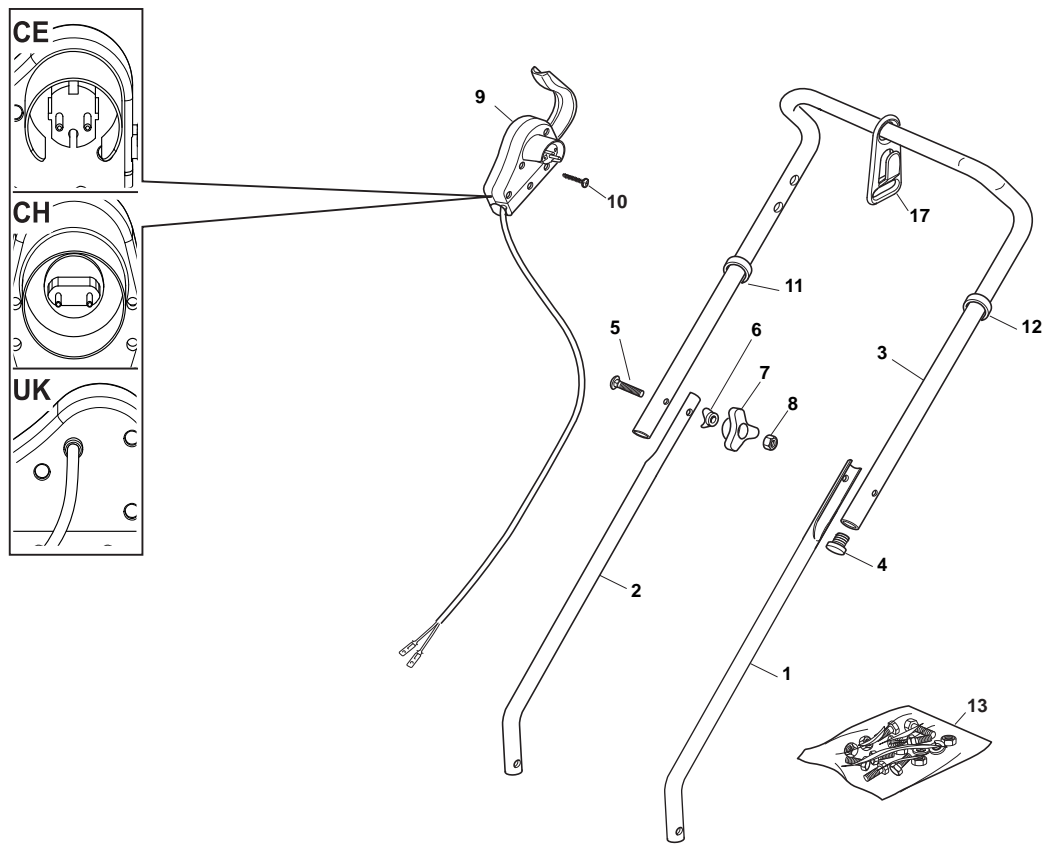

THIS INFORMATION IS NOT INTENDED FOR SALE OR RESALE, AND THIS NOTICE MUST REMAIN ON ALL COPIES.

Position	Part No.	Q.Ty	Description
1	81001561/0	1	Deck Red
2	22785087/1	4	Plate
3	22512601/0	1	Pin
4	22450250/0	1	Spring
5	322600056/3	1	Stone-Guard
6	12728450/0	2	Screw
7	22686083/0	2	Wheel Ø 130
8	22110436/0	2	Hup Cap Yellow
8	22110437/0	2	Hup Cap White
8	22110440/0	2	Hup Cap Red
8	22110431/0	2	Hup Cap Grey
9	22524337/0	4	Screw
10	22686085/0	2	Wheel Ø 160
11	22110448/0	2	Hup Cap White
11	22110449/0	2	Hup Cap Yellow
11	22110450/0	2	Hup Cap Red
11	22110443/0	2	Hup Cap Grey
12	22167700/0	4	Spacer
13	118563659/0	1	Leo Motor
14	12735410/0	4	Screw
19	322465602/1	1	Hub Fun
20	81004142/0	1	Blade
21	381004352/1	1	Screw

Position	Part No.	Q.Ty	Description
1	22055050/2	1	Support, Cover
2	12728450/0	1	Screw
3	22055064/1	1	Cover, Black
4	12728680/0	1	Screw

Position	Part No.	Q.Ty	Description
1	381006940/2	1	Handle, L Lower
2	381006939/2	1	Handle, R Lower
3	81006941/4	1	Handle, Upper Part
4	18566112/0	2	Cap
5	12815245/0	2	Screw
6	22680006/1	2	Washer
7	22399903/0	2	Knob
8	12293200/0	2	Nut
9	381600500/2	1	Dead Hand Switch CE
9	381600501/2	1	Dead Hand Switch CH
9	381600502/2	1	Dead Hand Switch UK
10	12728701/0	2	Screw
11	22192000/1	1	Clamp
12	22192151/0	1	Clamp
13	81008669/0	1	Outfit, Screws
17	322195101/4	1	Fairlead

Position	Part No.	Q.Ty	Description
1	22486049/0	2	Grass-Box, Upper/Lower Part