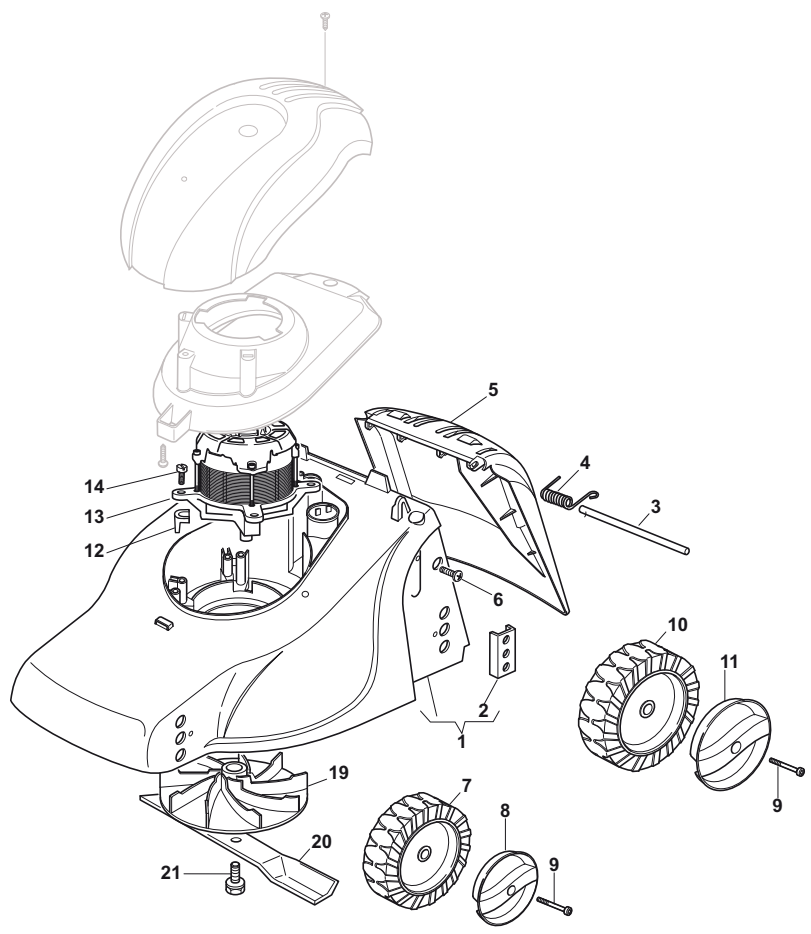

THIS INFORMATION IS NOT INTENDED FOR SALE OR RESALE, AND THIS NOTICE MUST REMAIN ON ALL COPIES.

Position	Part No.	Q.Ty	Description
1	81001561/0	1	Deck Red
2	22785087/1	4	Plate
3	22512601/0	1	Pin
4	22450250/0	1	Spring
5	322600056/3	1	Stone-Guard
6	12728450/0	2	Screw
7	22686083/0	2	Wheel Ø 130
8	22110436/0	2	Hup Cap Yellow
8	22110437/0	2	Hup Cap White
8	22110440/0	2	Hup Cap Red
8	22110431/0	2	Hup Cap Grey
9	22524337/0	4	Screw
10	22686085/0	2	Wheel Ø 160
11	22110448/0	2	Hup Cap White
11	22110449/0	2	Hup Cap Yellow
11	22110450/0	2	Hup Cap Red
11	22110443/0	2	Hup Cap Grey
12	22167700/0	4	Spacer
13	118563659/0	1	Leo Motor
14	12735410/0	4	Screw
19	322465602/1	1	Hub Fun
20	81004142/0	1	Blade
21	381004352/1	1	Screw

Position	Part No.	Q.Ty	Description
1	22055050/2	1	Support, Cover
2	12728450/0	1	Screw
3	22055064/1	1	Cover, Black
4	12728680/0	1	Screw

Position	Part No.	Q.Ty	Description
1	381006940/2	1	Handle, L Lower
2	381006939/2	1	Handle, R Lower
3	81006941/4	1	Handle, Upper Part
4	18566112/0	2	Cap
5	12815245/0	2	Screw
6	22680006/1	2	Washer
7	22399903/0	2	Knob
8	12293200/0	2	Nut
9	381600500/2	1	Dead Hand Switch CE
9	381600501/2	1	Dead Hand Switch CH
9	381600502/2	1	Dead Hand Switch UK
10	12728701/0	2	Screw
11	22192000/1	1	Clamp
12	22192151/0	1	Clamp
13	81008669/0	1	Outfit, Screws
17	322195101/4	1	Fairlead