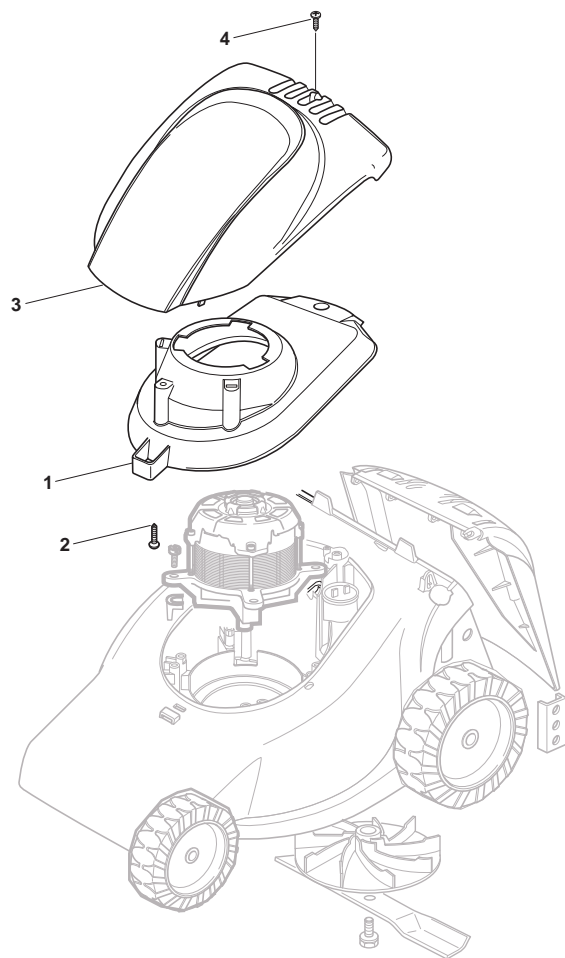

THIS INFORMATION IS NOT INTENDED FOR SALE OR RESALE, AND THIS NOTICE MUST REMAIN ON ALL COPIES.

Position	Part No.	Q.Ty	Description
1	81001560/0	1	Deck Red
2	22785087/1	4	Plate
3	22512530/0	1	Pin
4	22450250/0	1	Spring
5	322600055/2	1	Stone-Guard
6	12728450/0	2	Screw
7	22686083/0	2	Wheel Ø 130
8	22110436/0	2	Hup Cap Yellow
8	22110437/0	2	Hup Cap White
8	22110440/0	2	Hup Cap Red
8	22110431/0	2	Hup Cap Grey
9	22524337/0	4	Screw
10	22686085/0	2	Wheel Ø 160
11	22110448/0	2	Hup Cap White
11	22110449/0	2	Hup Cap Yellow
11	22110450/0	2	Hup Cap Red
11	22110443/0	2	Hup Cap Grey
12	22167700/0	4	Spacer
13	18563650/0	1	Leo Motor 1100W
13	118563658/0	1	Leo Motor 1000W
14	12735410/0	4	Screw
19	322465602/1	1	Hub Fun
20	81004116/0	1	Winged Blade
20	81004141/0	1	Standard Blade
21	381004352/1	1	Screw

Position	Part No.	Q.Ty	Description
1	22055050/2	1	Support, Cover
2	12728450/0	1	Screw
3	22055064/1	1	Cover, Black
4	12728680/0	1	Screw

Position	Part No.	Q.Ty	Description
1	381006940/2	1	Handle, L Lower
2	381006939/2	1	Handle, R Lower
3	81006941/4	1	Handle, Upper Part
4	18566112/0	2	Cap
5	12815245/0	2	Screw
6	22680006/1	2	Washer
7	22399903/0	2	Knob
8	12293200/0	2	Nut
9	381600500/2	1	Dead Hand Switch CE
9	381600501/2	1	Dead Hand Switch CH
9	381600502/2	1	Dead Hand Switch UK
10	12728701/0	2	Screw
11	22192000/1	1	Clamp
12	22192151/0	1	Clamp
13	81008669/0	1	Outfit, Screws
17	322195101/4	1	Fairlead