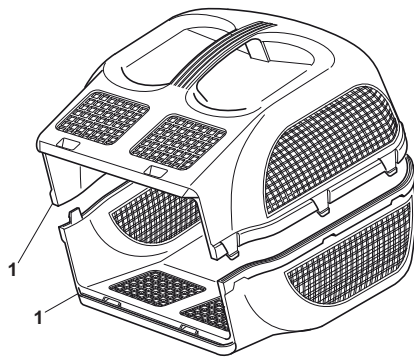

THIS INFORMATION IS NOT INTENDED FOR SALE OR RESALE, AND THIS NOTICE MUST REMAIN ON ALL COPIES.

Position	Part No.	Q.Ty	Description
1	81001560/0	1	Deck Red
2	22785087/1	4	Plate
3	22512530/0	1	Pin
4	22450250/0	1	Spring
5	322600055/2	1	Stone-Guard
6	12728450/0	2	Screw
7	22686083/0	2	Wheel Ø 130
8	22110436/0	2	Hup Cap Yellow
8	22110437/0	2	Hup Cap White
8	22110440/0	2	Hup Cap Red
8	22110431/0	2	Hup Cap Grey
9	22524337/0	4	Screw
10	22686085/0	2	Wheel Ø 160
11	22110448/0	2	Hup Cap White
11	22110449/0	2	Hup Cap Yellow
11	22110450/0	2	Hup Cap Red
11	22110443/0	2	Hup Cap Grey
12	22167700/0	4	Spacer
13	18563650/0	1	Leo Motor 1100W
13	118563658/0	1	Leo Motor 1000W
14	12735410/0	4	Screw
19	322465602/1	1	Hub Fun
20	81004116/0	1	Winged Blade
20	81004141/0	1	Standard Blade
21	381004352/1	1	Screw

Position	Part No.	Q.Ty	Description
1	22055050/2	1	Support, Cover
2	12728450/0	1	Screw
3	22055064/1	1	Cover, Black
4	12728680/0	1	Screw

Position	Part No.	Q.Ty	Description
1	381006940/2	1	Handle, L Lower
2	381006939/2	1	Handle, R Lower
3	81006941/4	1	Handle, Upper Part
4	18566112/0	2	Cap
5	12815245/0	2	Screw
6	22680006/1	2	Washer
7	22399903/0	2	Knob
8	12293200/0	2	Nut
9	381600500/2	1	Dead Hand Switch CE
9	381600501/2	1	Dead Hand Switch CH
9	381600502/2	1	Dead Hand Switch UK
10	12728701/0	2	Screw
11	22192000/1	1	Clamp
12	22192151/0	1	Clamp
13	81008669/0	1	Outfit, Screws
17	322195101/4	1	Fairlead

Position	Part No.	Q.Ty	Description
1	22486048/0	2	Grass-Box, Upper/Lower Part