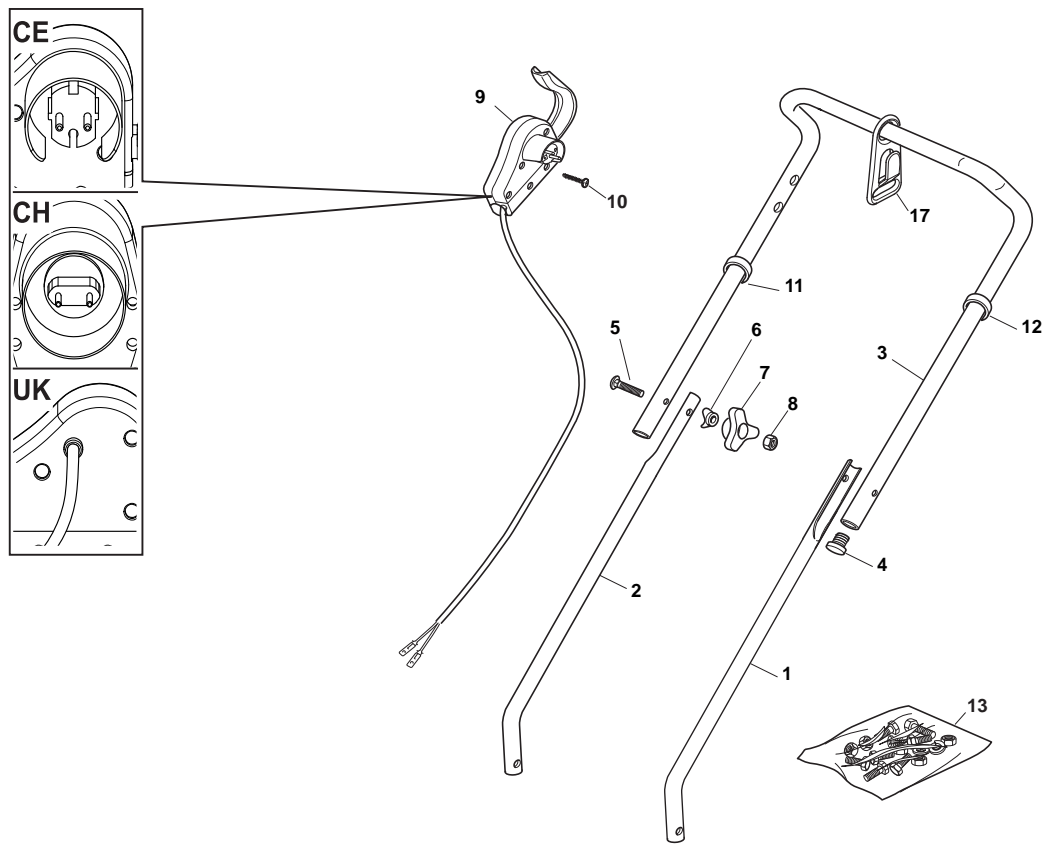

THIS INFORMATION IS NOT INTENDED FOR SALE OR RESALE, AND THIS NOTICE MUST REMAIN ON ALL COPIES.

Position	Part No.	Q.Ty	Description
1	81001560/0	1	Deck Red
2	22785087/1	4	Plate
3	22512530/0	1	Pin
4	22450250/0	1	Spring
5	322600055/2	1	Stone-Guard
6	12728450/0	2	Screw
7	22686083/0	2	Wheel Ø 130
8	22110436/0	2	Hup Cap Yellow
8	22110437/0	2	Hup Cap White
8	22110440/0	2	Hup Cap Red
8	22110431/0	2	Hup Cap Grey
9	22524337/0	4	Screw
10	22686085/0	2	Wheel Ø 160
11	22110448/0	2	Hup Cap White
11	22110449/0	2	Hup Cap Yellow
11	22110450/0	2	Hup Cap Red
11	22110443/0	2	Hup Cap Grey
12	22167700/0	4	Spacer
13	18563650/0	1	Leo Motor 1100W
13	118563658/0	1	Leo Motor 1000W
14	12735410/0	4	Screw
19	322465602/1	1	Hub Fun
20	81004116/0	1	Winged Blade
20	81004141/0	1	Standard Blade
21	381004352/1	1	Screw

Position	Part No.	Q.Ty	Description
1	22055050/2	1	Support, Cover
2	12728450/0	1	Screw
3	22055064/1	1	Cover, Black
4	12728680/0	1	Screw

Position	Part No.	Q.Ty	Description
1	381006940/2	1	Handle, L Lower
2	381006939/2	1	Handle, R Lower
3	81006941/4	1	Handle, Upper Part
4	18566112/0	2	Cap
5	12815245/0	2	Screw
6	22680006/1	2	Washer
7	22399903/0	2	Knob
8	12293200/0	2	Nut
9	381600500/2	1	Dead Hand Switch CE
9	381600501/2	1	Dead Hand Switch CH
9	381600502/2	1	Dead Hand Switch UK
10	12728701/0	2	Screw
11	22192000/1	1	Clamp
12	22192151/0	1	Clamp
13	81008669/0	1	Outfit, Screws
17	322195101/4	1	Fairlead

Position	Part No.	Q.Ty	Description
1	22486048/0	2	Grass-Box, Upper/Lower Part