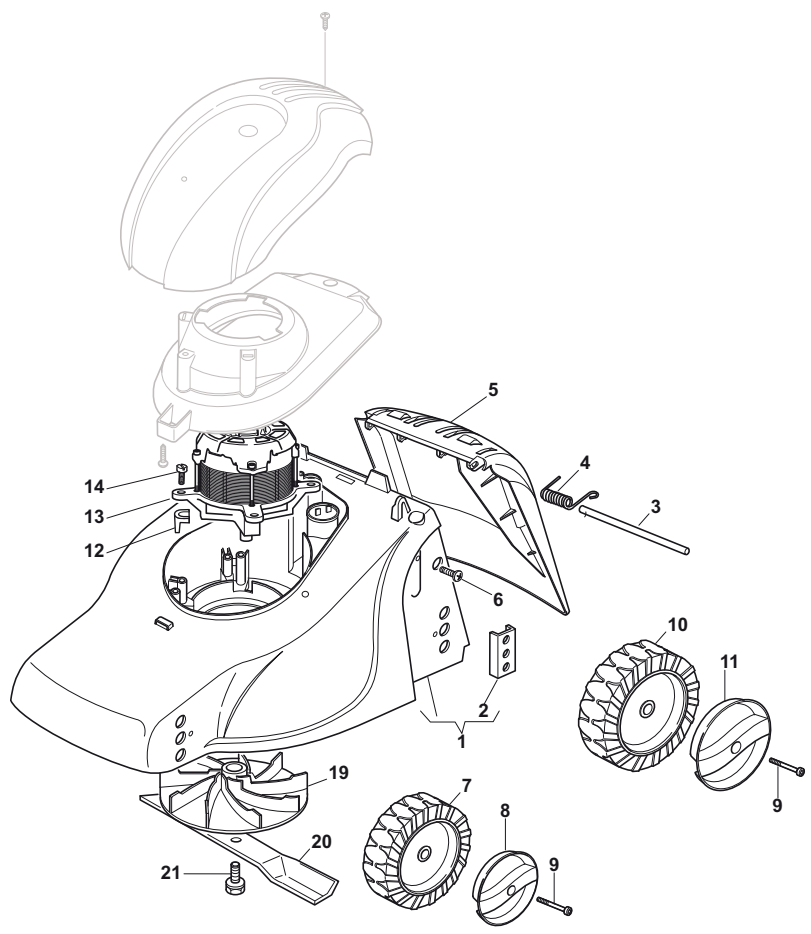

THIS INFORMATION IS NOT INTENDED FOR SALE OR RESALE, AND THIS NOTICE MUST REMAIN ON ALL COPIES.

Position	Part No.	Q.Ty	Description
1	81001560/0	1	Deck Red
2	22785087/1	4	Plate
3	22512530/0	1	Pin
4	22450250/0	1	Spring
5	322600055/2	1	Stone-Guard
6	12728450/0	2	Screw
7	22686083/0	2	Wheel Ø 130
8	22110436/0	2	Hup Cap Yellow
8	22110437/0	2	Hup Cap White
8	22110440/0	2	Hup Cap Red
8	22110431/0	2	Hup Cap Grey
9	22524337/0	4	Screw
10	22686085/0	2	Wheel Ø 160
11	22110448/0	2	Hup Cap White
11	22110449/0	2	Hup Cap Yellow
11	22110450/0	2	Hup Cap Red
11	22110443/0	2	Hup Cap Grey
12	22167700/0	4	Spacer
13	18563650/0	1	Leo Motor 1100W
13	118563658/0	1	Leo Motor 1000W
14	12735410/0	4	Screw
19	322465602/1	1	Hub Fun
20	81004116/0	1	Winged Blade
20	81004141/0	1	Standard Blade
21	381004352/1	1	Screw

Position	Part No.	Q.Ty	Description
1	22055050/2	1	Support, Cover
2	12728450/0	1	Screw
3	22055064/1	1	Cover, Black
4	12728680/0	1	Screw

Position	Part No.	Q.Ty	Description
1	381006940/2	1	Handle, L Lower
2	381006939/2	1	Handle, R Lower
3	81006941/4	1	Handle, Upper Part
4	18566112/0	2	Cap
5	12815245/0	2	Screw
6	22680006/1	2	Washer
7	22399903/0	2	Knob
8	12293200/0	2	Nut
9	381600500/2	1	Dead Hand Switch CE
9	381600501/2	1	Dead Hand Switch CH
9	381600502/2	1	Dead Hand Switch UK
10	12728701/0	2	Screw
11	22192000/1	1	Clamp
12	22192151/0	1	Clamp
13	81008669/0	1	Outfit, Screws
17	322195101/4	1	Fairlead