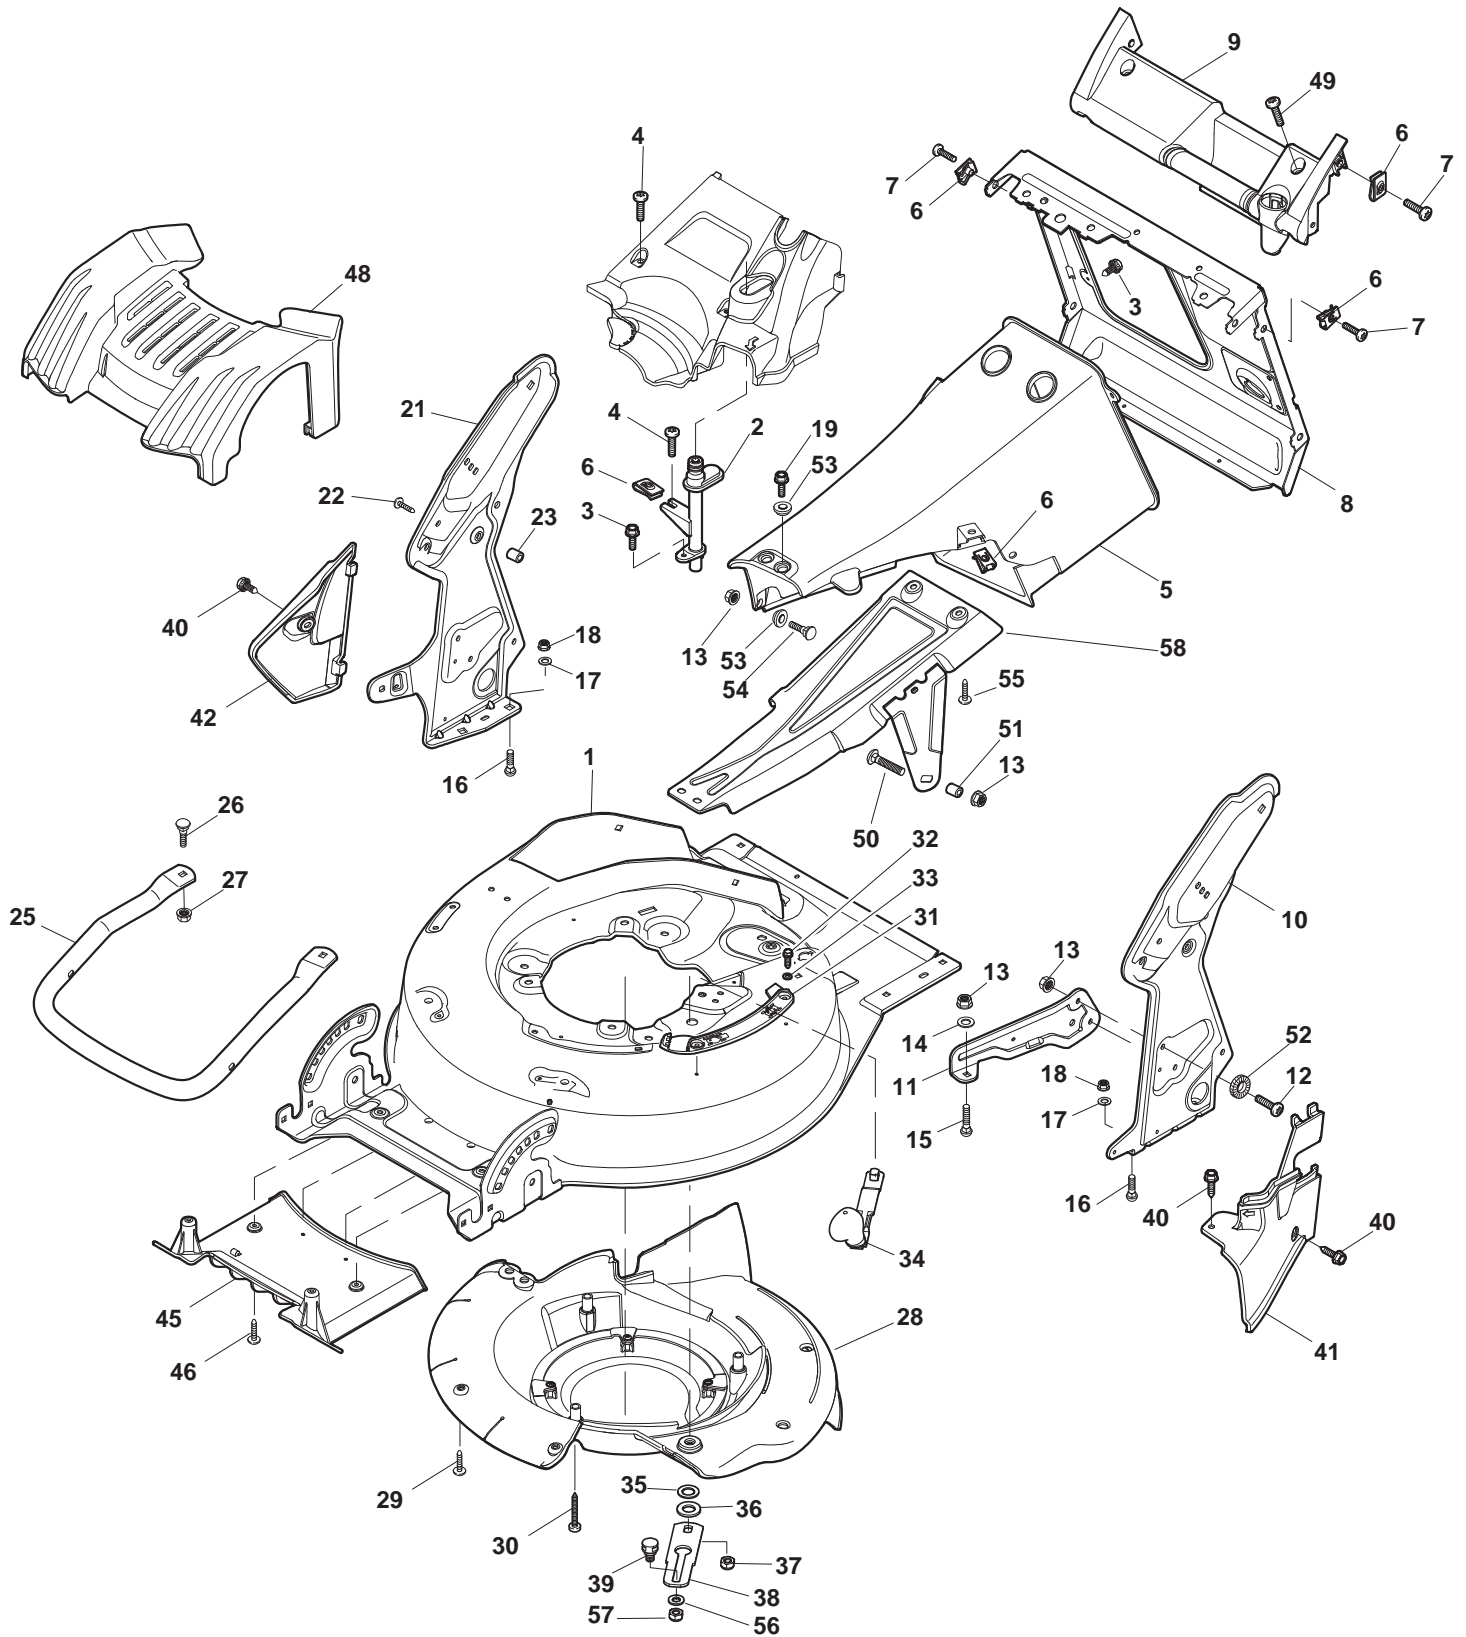

TURBO X3 55 S B

TURBO X3 55 S B

Pos. Fig.	Antal Quantity	Art No Part No	Benämning	Description	Anmärkning Notes
1	1	381003944/0	Chassi INOX	Deck INOX	
2	1	322034001/1	Slanganslutning	Washing Connection	
3	5	125943004/0	Skruv	Screw	
4	2	112727802/0	Skruv	Screw	
5	1	322108294/0	Inmatningstratt-gul	Conveyor Yellow	
6	12	112437507/0	Plåt	Plate	
7	8	112727802/0	Skruv	Screw	
8	1	381545321/1	Platta	Rear Plate	
8	1	381545323/1	Platta	Rear Plate	
9	1	322785282/0	Fäste	Support	
10	1	381545333/0	Fäste-vä	Bracket, L	
11	1	322545191/0	Fäste	Support	
12	2	112727803/0	Skruv	Screw	
13	4	12154510/0	Mutter	Nut	
14	1	12521330/0	Bricka	Washer	
15	1	12815200/0	Skruv	Screw	
16	4	12818690/0	Skruv	Screw	
17	4	12521350/0	Bricka	Washer	
18	4	12155000/0	Mutter	Nut	
19	2	12729601/1	Skruv	Screw	
21	1	381545331/0	Fäste-hö	Bracket, R	
22	2	112735662/1	Skruv	Screw	
23	2	122534128/0	Remstyrning	Pin	
25	2	381393702/0	Skydd	Protection	
26	2	12815205/0	Skruv	Screw	
27	2	12154510/0	Mutter	Nut	
28	1	381102203/0	Remskydd	Protection Mulching	
29	2	125943004/0	Skruv	Screw	
30	3	112735115/0	Skruv	Screw	
31	1	322500052/2	Glidblock	Shoe	
32	2	12731580/0	Skruv	Screw	
33	2	12521331/0	Bricka	Washer	
34	1	381003338/0	Arm	Lever	
35	1	21660100/0	Bricka	Washer	
36	1	12521370/0	Bricka	Washer	
37	1	12154210/0	Mutter (20 Hp)	Nut (20 Hp)	
38	1	322320009/0	Arm	Lever	
39	1	122042022/0	Hjulaxel-bakre	Bush	
40	3	125943004/0	Skruv	Screw	
41	1	322109830/0	Skydd	Guard Black	
42	1	322109825/0	Skydd	Guard Black	
45	1	322500101/0		Air Intake Grill	
46	2	112728706/0	Skruv	Screw	
46	4	12728703/0	Skruv	Screw	
48	1	322226141/0	Frontkåpa-svart	Mask, Black	
49	2	112727801/0	Skruv	Screw	
50	2	112815270/0	Skruv	Screw	
51	2	122671664/0	Distans	Spacer	
52	2	12540040/0	Bricka	Washer	
53	6	325160039/0	Distans	Spacer	
54	1	112794986/0	Skruv	Screw	
55	2	112727799/0	Skruv	Screw	
56	1	12521350/0	Bricka	Washer	
57	1	12155000/0	Mutter	Nut	
58	1	381608501/0	Trådbygel	Stiffening Lower