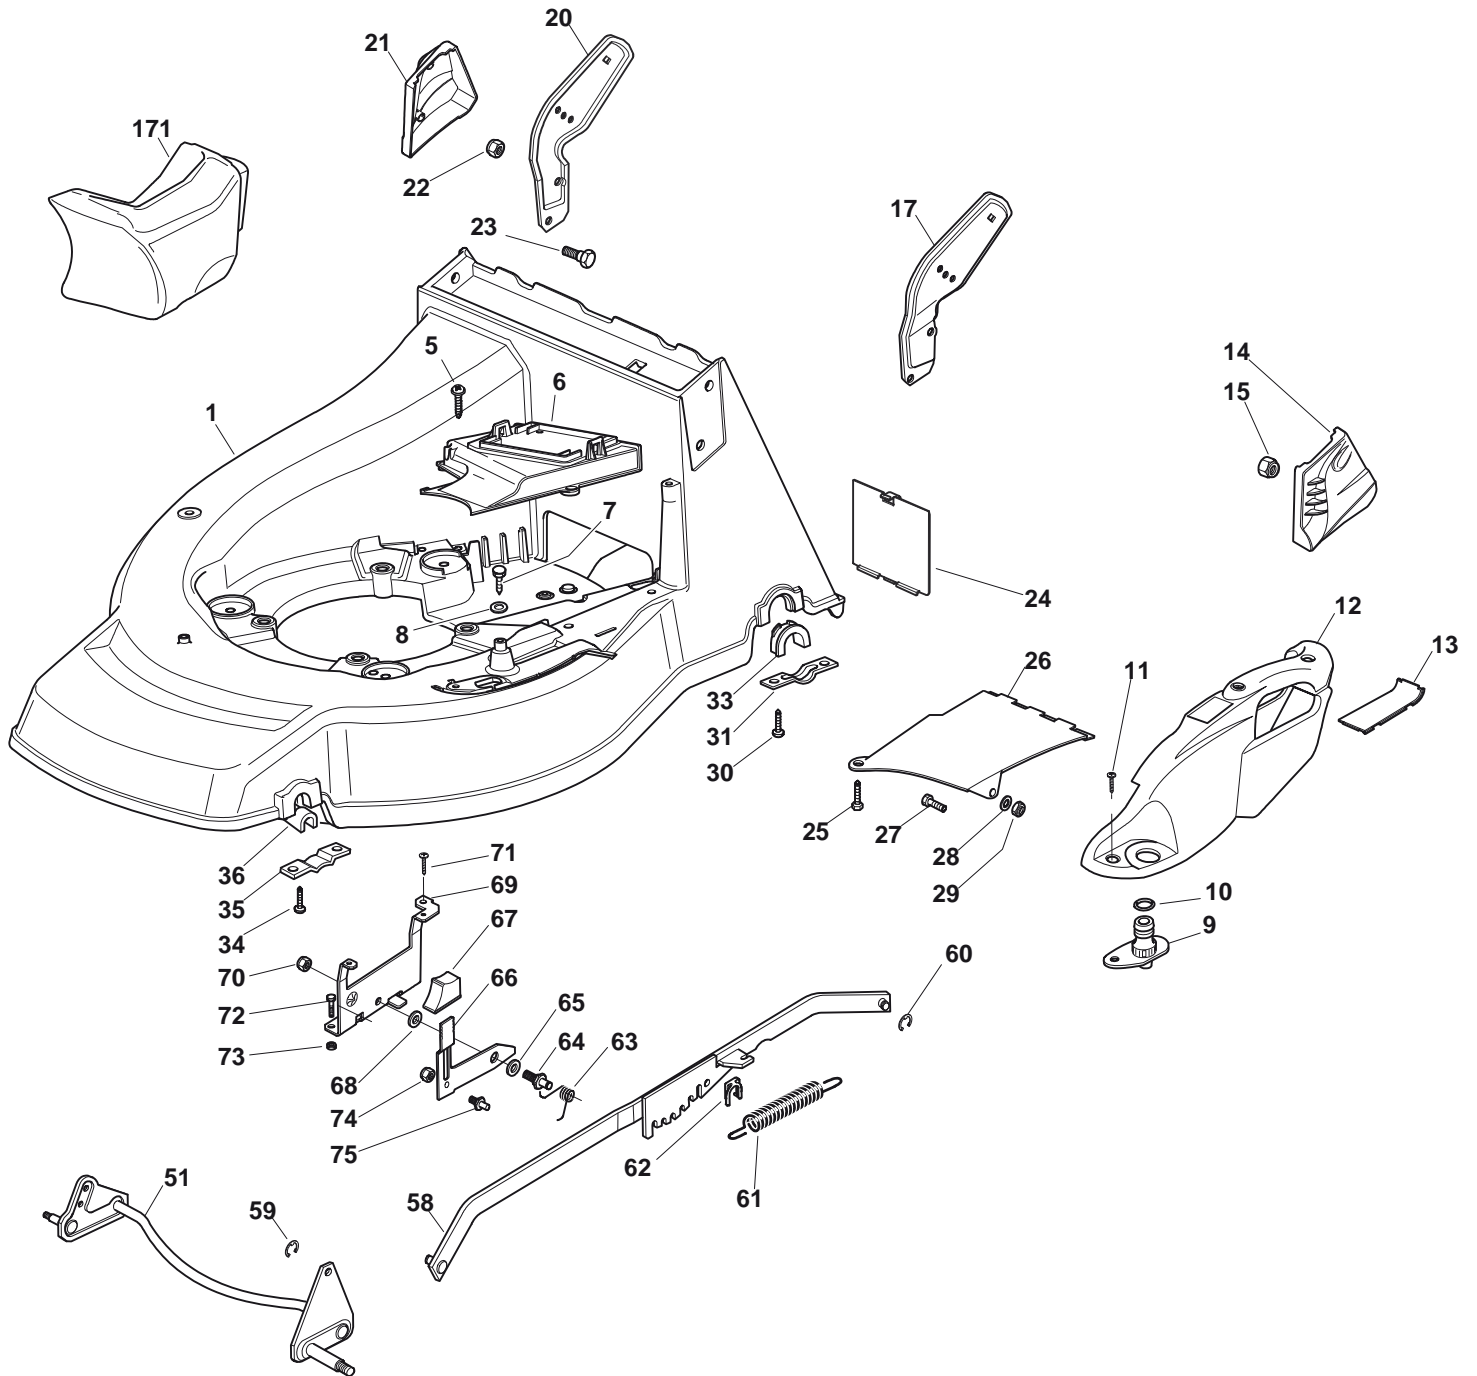

TURBO POWER 50 S B

TURBO POWER 50 S B

Pos. Fig.	Antal Quantity	Art No Part No	Benämning	Description	Anmärkning Notes
1	1	81003500/0	Chassi-röd	Deck Red	
5	2	12728522/0	Skruv	Screw	
6	1	22060221/0	Skydd	Protection, Belt	
7	1	12729600/0	Skruv	Screw	
8	2	12523040/0	Bricka	Washer	
9	1	22034000/0	Hjulaxel-ram	Washing Connection	
10	1	19035000/0	Fläkt	Or Ring	
11	3	12728520/0	Skruv	Screw	
12	1	22060146/0	Kåpa	Deck, Adjustment	
13	1	22546070/0	Plåt	Plate	
14	1	22601003/0	Skydd	Protection	
15	2	12155000/0	Mutter	Nut	
17	1	22778397/1	Fäste-vä	Bracket, L	
20	1	22778396/1	Fäste-hö	Bracket, R	
21	1	322601002/1	Skydd	Protection	
22	2	12155000/0	Mutter	Nut	
23	2	12793301/0	Skruv	Screw	
24	1	22595352/0		Inspection Door	
25	1	12729600/0	Skruv	Screw	
26	1	22108205/0	Kil	Conveyor	
27	1	12789000/0	Skruv	Screw	
28	1	12523020/0	Bricka	Washer	
29	1	12154330/0	Mutter	Nut	
30	4	12731350/0	Skruv	Screw	
31	2	22545147/0	Plåt	Plate	
33	2	22038407/0	Distans	Brass	
34	4	12731350/0	Skruv	Screw	
35	2	22545156/0	Plåt	Plate	
36	2	22038400/1	Bussning	Brass	
51	1	81002801/1	Hjulaxel-ram	Axle, Front Wheels	
58	1	81001137/0	Höjdinställn.stång	Rod, Height Adjustment	
59	1	12000930/0	Avgasrör	Crown Fastener	
60	1	12000930/0	Avgasrör	Crown Fastener	
61	1	122446187/0	Fjäder	Spring	
62	1	112436051/0	Plåt	Plate	
63	1	122446176/1	Fjäder	Spring	
64	1	22517880/1	Stift	Pin	
65	1	22672152/0	Bricka	Washer	
66	1	22322829/1	Reglagebygel-drivning	Lever, Height Adjustment	
67	1	22602000/0	Tryckring	Pushbutton, Lever	
68	1	22672151/0	Bricka	Washer	
69	1	22785115/0	Fäste	Support, Height	
70	1	12155000/0	Mutter	Nut	
71	1	12729600/0	Skruv	Screw	
72	2	12793101/0	Skruv	Screw	
73	2	12293201/0	Mutter	Nut	
74	1	12154510/0	Mutter	Nut	
75	1	22519746/0	Stift	Pin	
171	1	22140224/0	Deflektor	Cap