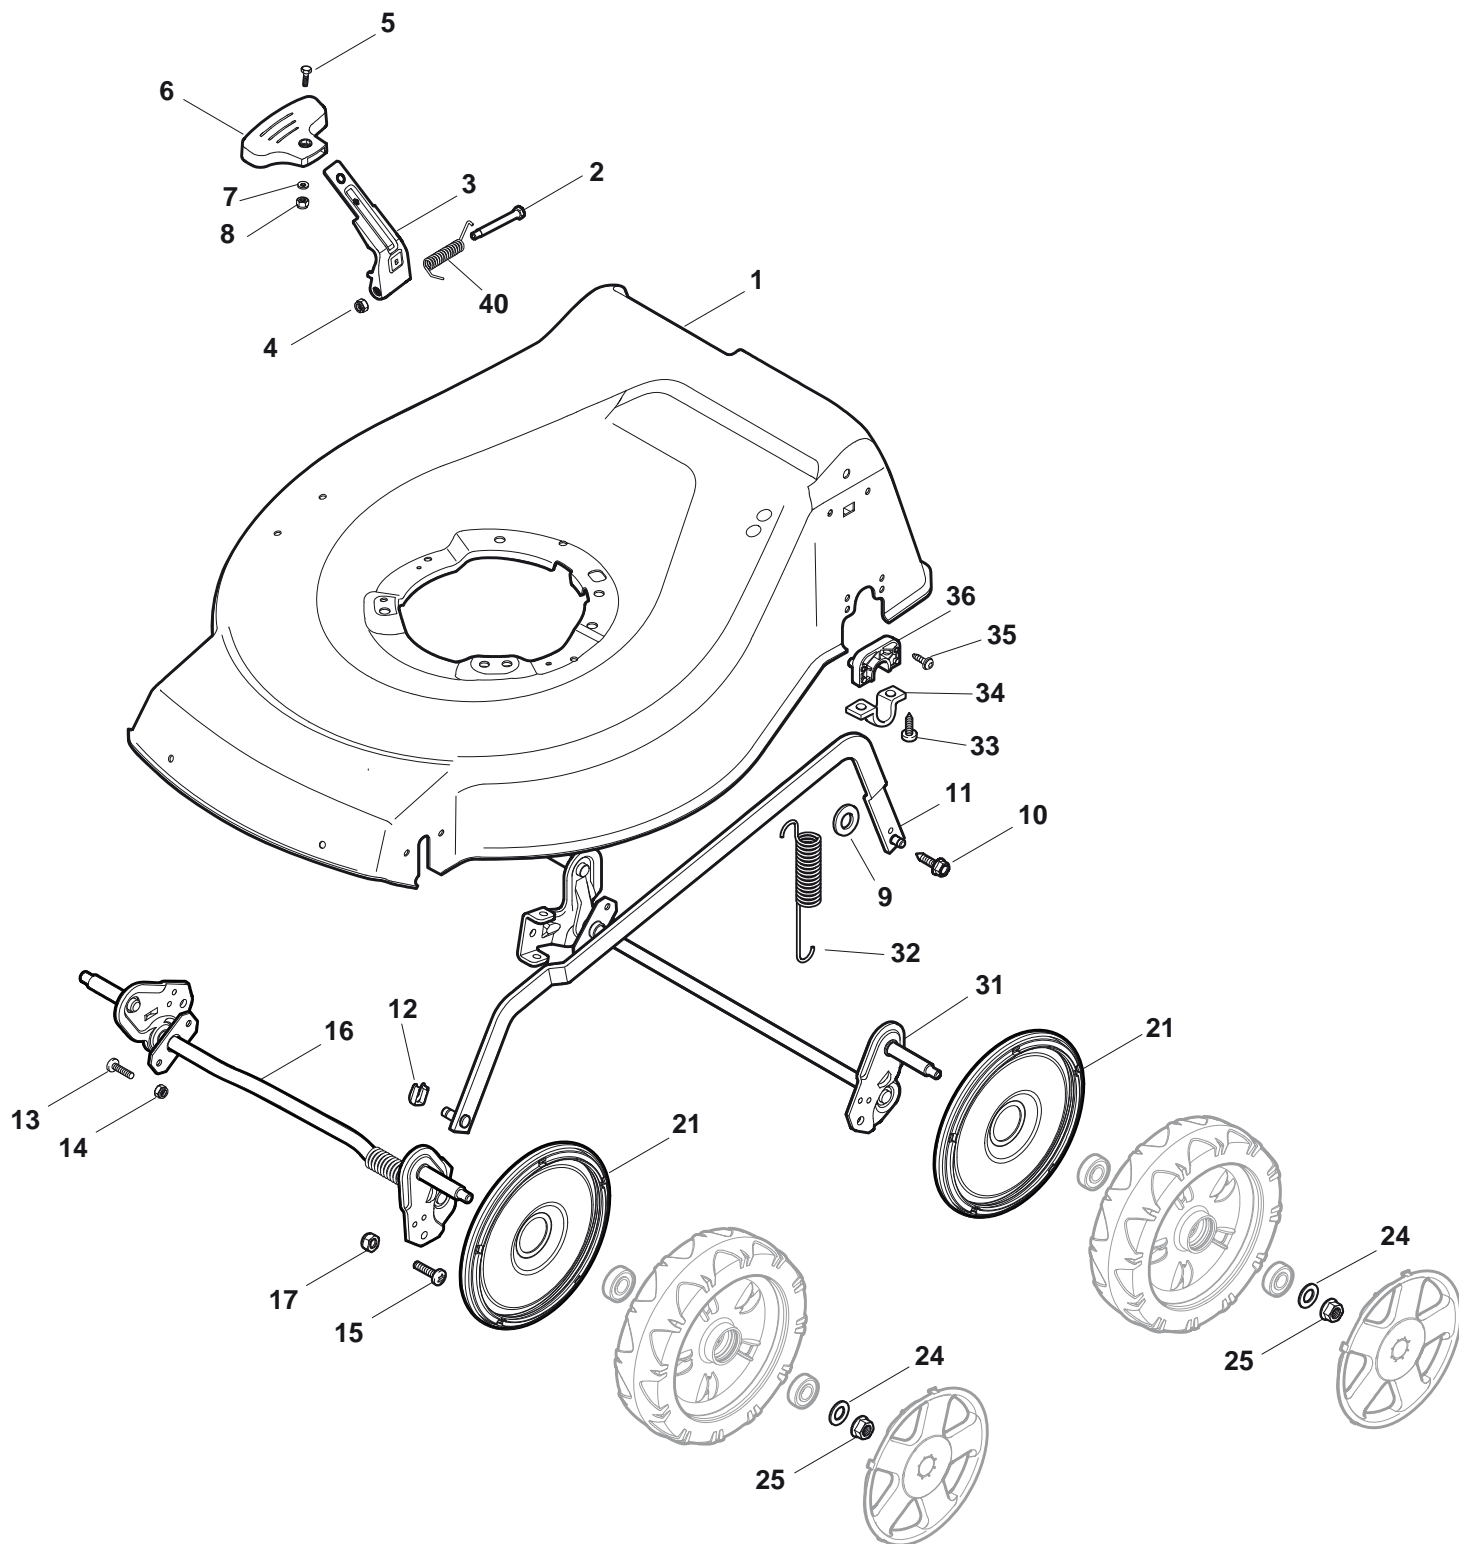

Genuine Spare Parts

www.stiga.com

TURBO 48 PLUS B Model Year 2011

- Use GLOBAL GARDEN PRODUCT Genuine Spare Parts specified in the parts list for repair and/or replacement.
- The contents described in the parts list may change due to improvement.
- The drawings of the spare parts are only indicative and might not represent the part in question exactly.
- The indications "right" - "left" - "front" - "rear" refer to the position of the operator when using the machine.
- When placing orders of parts for repair and/or replacement, make sure that the illustrated parts list is the one applying to the machine's year of manufacture, as shown on the identification plate attached to the machine.

TURBO 48 PLUS B

TURBO 48 PLUS B

Pos. Fig.	Antal Quantity	Art No Part No	Benämning	Description	Anmärkning Notes
1	1	381003914/0	Chassi-gul	Deck Yellow	
2	1	122534131/0	Remstyrning	Pin	
3	1	322322851/0	Höjdinställningsspak	Lever, Height Adjustment	
4	1	12154510/0	Mutter	Nut	
5	1	12788512/0	Skruv	Screw	
6	1	322394503/0	Knopp	Knob	
7	1	12521310/0	Bricka	Washer	
8	1	12150000/0	Mutter	Nut	
9	1	12369500/0	Bricka	Washer	
10	1	122943013/0	Skruv	Screw	
11	1	381002029/0	Höjdinställn.stång	Rod, Height Adjustment	
12	1	112436051/0	Plåt	Plate	
13	3	112727803/0	Skruv	Screw	
14	3	12154510/0	Mutter	Nut	
15	1	112727801/0	Skruv	Screw	
16	1	381002883/1	Hjulaxel-fram	Axle, Front Wheels	
17	1	12154510/0	Mutter	Nut	
21	4	322600145/0	Hjulskydd	Protection, Wheel	
24	4	12521350/0	Bricka	Washer	
25	4	12155000/0	Mutter	Nut	
31	1	381002823/0	Hjulaxel-bakre	Axle, Rear Wheels	
32	4	112727801/0	Skruv	Screw	
33	4	12154510/0	Mutter	Nut	
40	1	122446192/0	Fjäder	Spring	