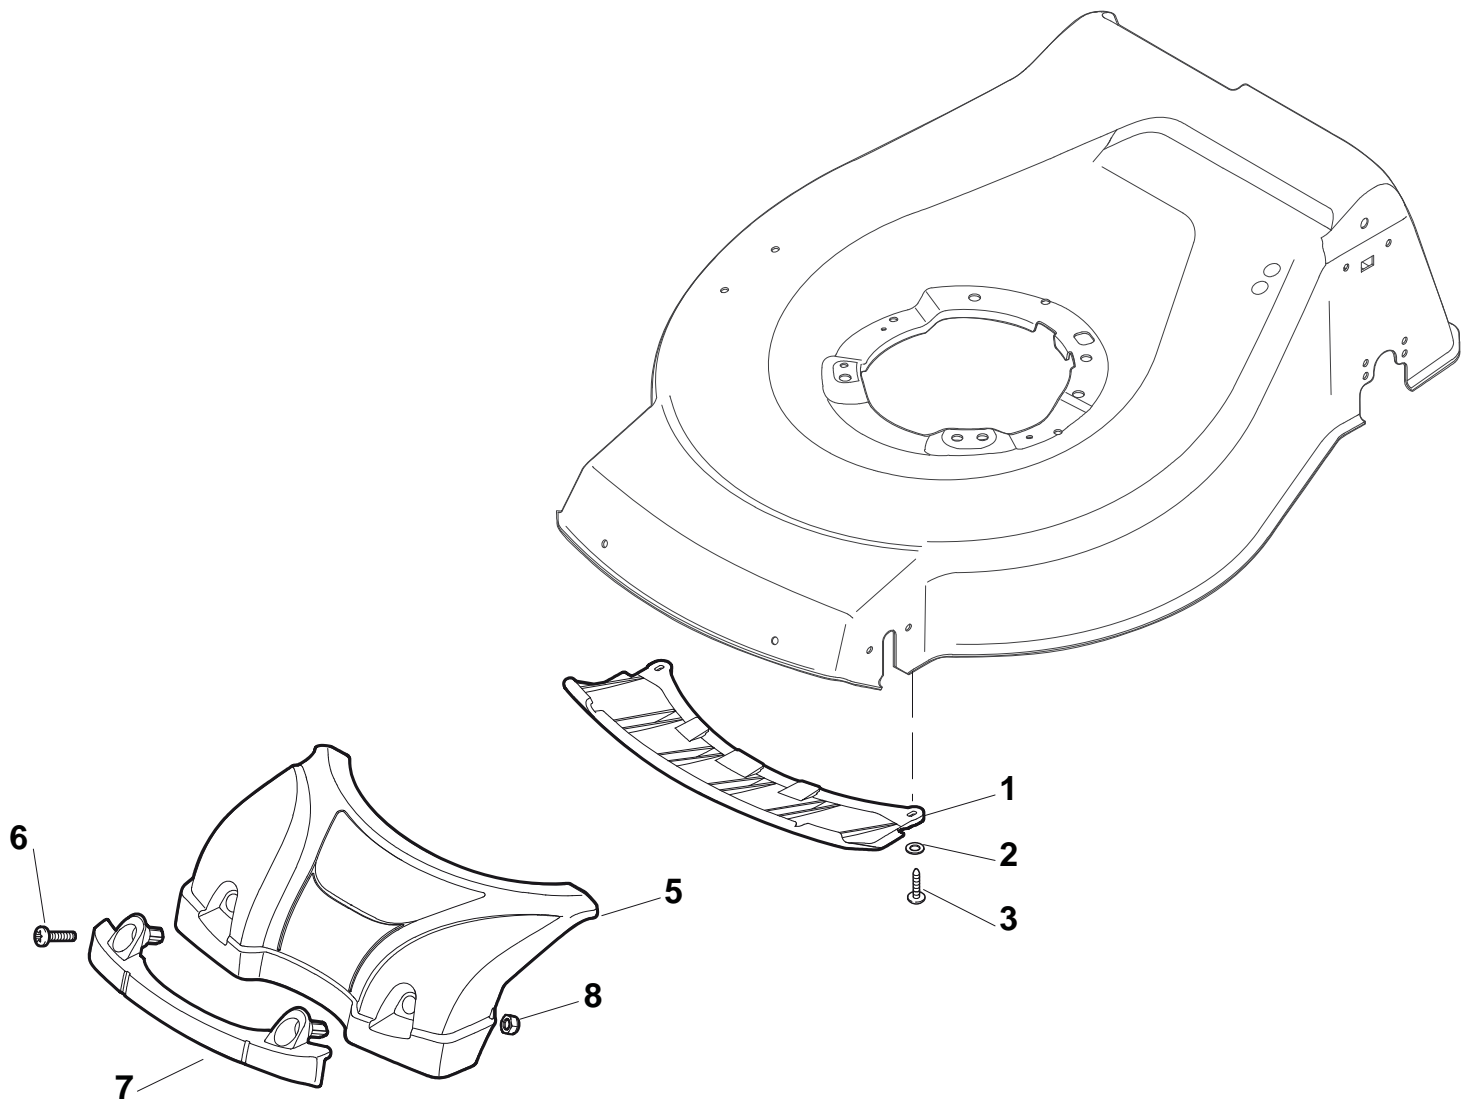

TURBO 48 S BW PLUS H

Pos. Fig.	Antal Quantity	Art No Part No	Benämning	Description	Anmärkning Notes
1	1	322500102/0	Air Intake Grill	Air Intake Grill	
2	2	112523000/1	Bricka	Washer	
3	2	12728124/0	Skruv	Screw	
5	1	322226153/0	Frontkåpa-svart	Mask, Black	
6	2	112727799/0	Skruv	Screw	
7	1	322393639/0	Handtag, grå	Handle, Grey	
8	2	12154510/0	Mutter	Nut