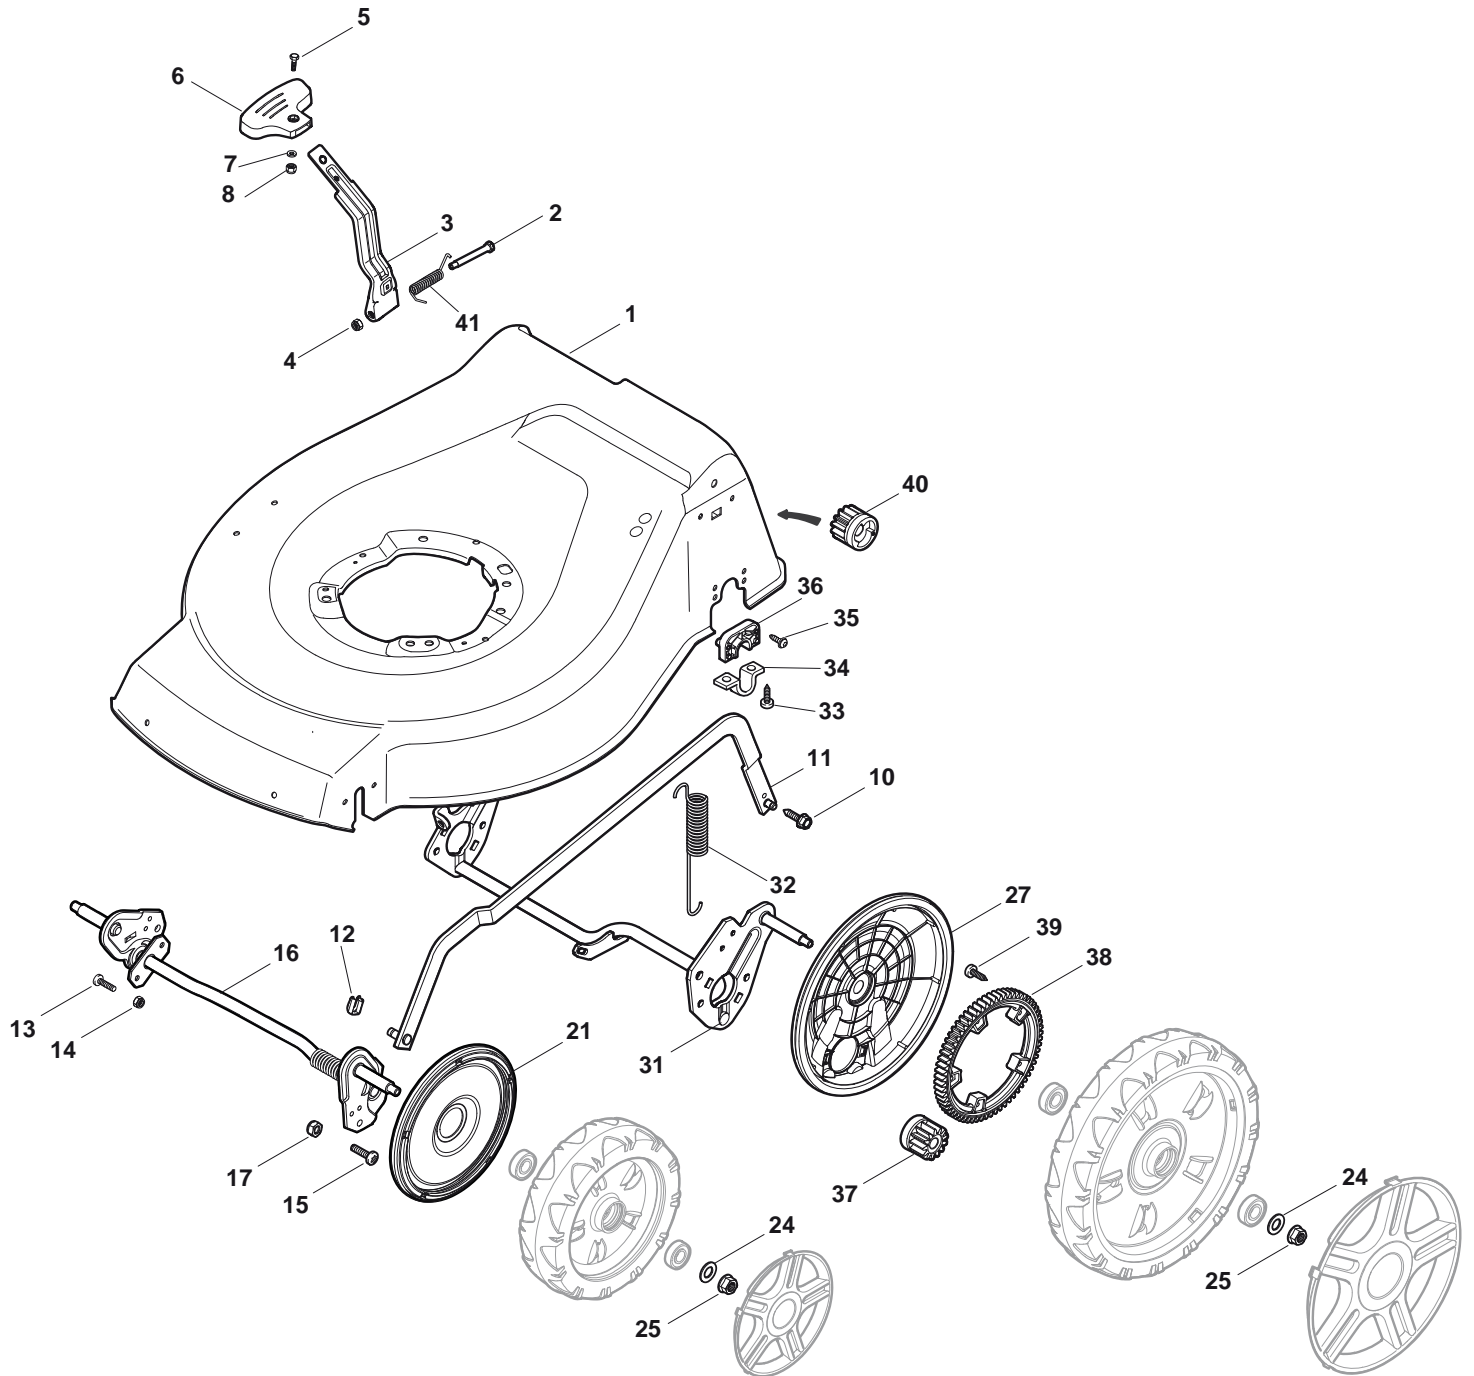

Genuine Spare Parts

www.stiga.com

TURBO 48 S BW PLUS H Model Year 2011

- Use GLOBAL GARDEN PRODUCT Genuine Spare Parts specified in the parts list for repair and/or replacement.
- The contents described in the parts list may change due to improvement.
- The drawings of the spare parts are only indicative and might not represent the part in question exactly.
- The indications "right" - "left" - "front" - "rear" refer to the position of the operator when using the machine.
- When placing orders of parts for repair and/or replacement, make sure that the illustrated parts list is the one applying to the machine's year of manufacture, as shown on the identification plate attached to the machine.

TURBO 48 S BW PLUS H

TURBO 48 S BW PLUS H

Pos. Fig.	Antal Quantity	Art No Part No	Benämning	Description	Anmärkning Notes
1	1	381003914/0	Chassi-gul	Deck Yellow	
2	1	122534131/0	Remstyrning	Pin	
3	1	381003398/0	Höjdinställningsspak	Lever, Height Adjustment	
4	1	12154510/0	Mutter	Nut	
5	1	12788512/0	Skruv	Screw	
6	1	322394503/0	Knopp	Knob	
7	1	12521310/0	Bricka	Washer	
8	1	12150000/0	Mutter	Nut	
10	1	122943013/0	Skruv	Screw	
11	1	381002030/0	Höjdinställn.stång	Rod, Height Adjustment	
12	1	112436051/0	Plåt	Plate	
13	3	112727803/0	Skruv	Screw	
14	3	12154510/0	Mutter	Nut	
15	1	112727801/0	Skruv	Screw	
16	1	381002883/1	Hjulaxel-fram	Axle, Front Wheels	
17	1	12154510/0	Mutter	Nut	
21	2	322600145/0	Hjulskydd	Protection, Wheel	
24	4	12521350/0	Bricka	Washer	
25	4	12155000/0	Mutter	Nut	
27	2	322600208/0	Hjulskydd	Protection, Wheel	
31	1	381302835/0	Hjulaxel-bakre	Axle, Rear Wheels	
32	1	122450460/0	Fjäder	Spring	
33	4	112728697/0	Skruv	Screw	
34	2	22545152/0	Plåt	Plate	
35	4	112728697/0	Skruv	Screw	
36	2	322785304/0	Fäste	Support	
37	1	122570134/0	Drev hö	Pinion L	
38	2	322120115/0	Ringdrev	Ring Gear	
39	6	112728706/0	Skruv	Screw	
40	1	122570133/0	Drev vä	Pinion R	
41	1	122446192/0	Fjäder	Spring	