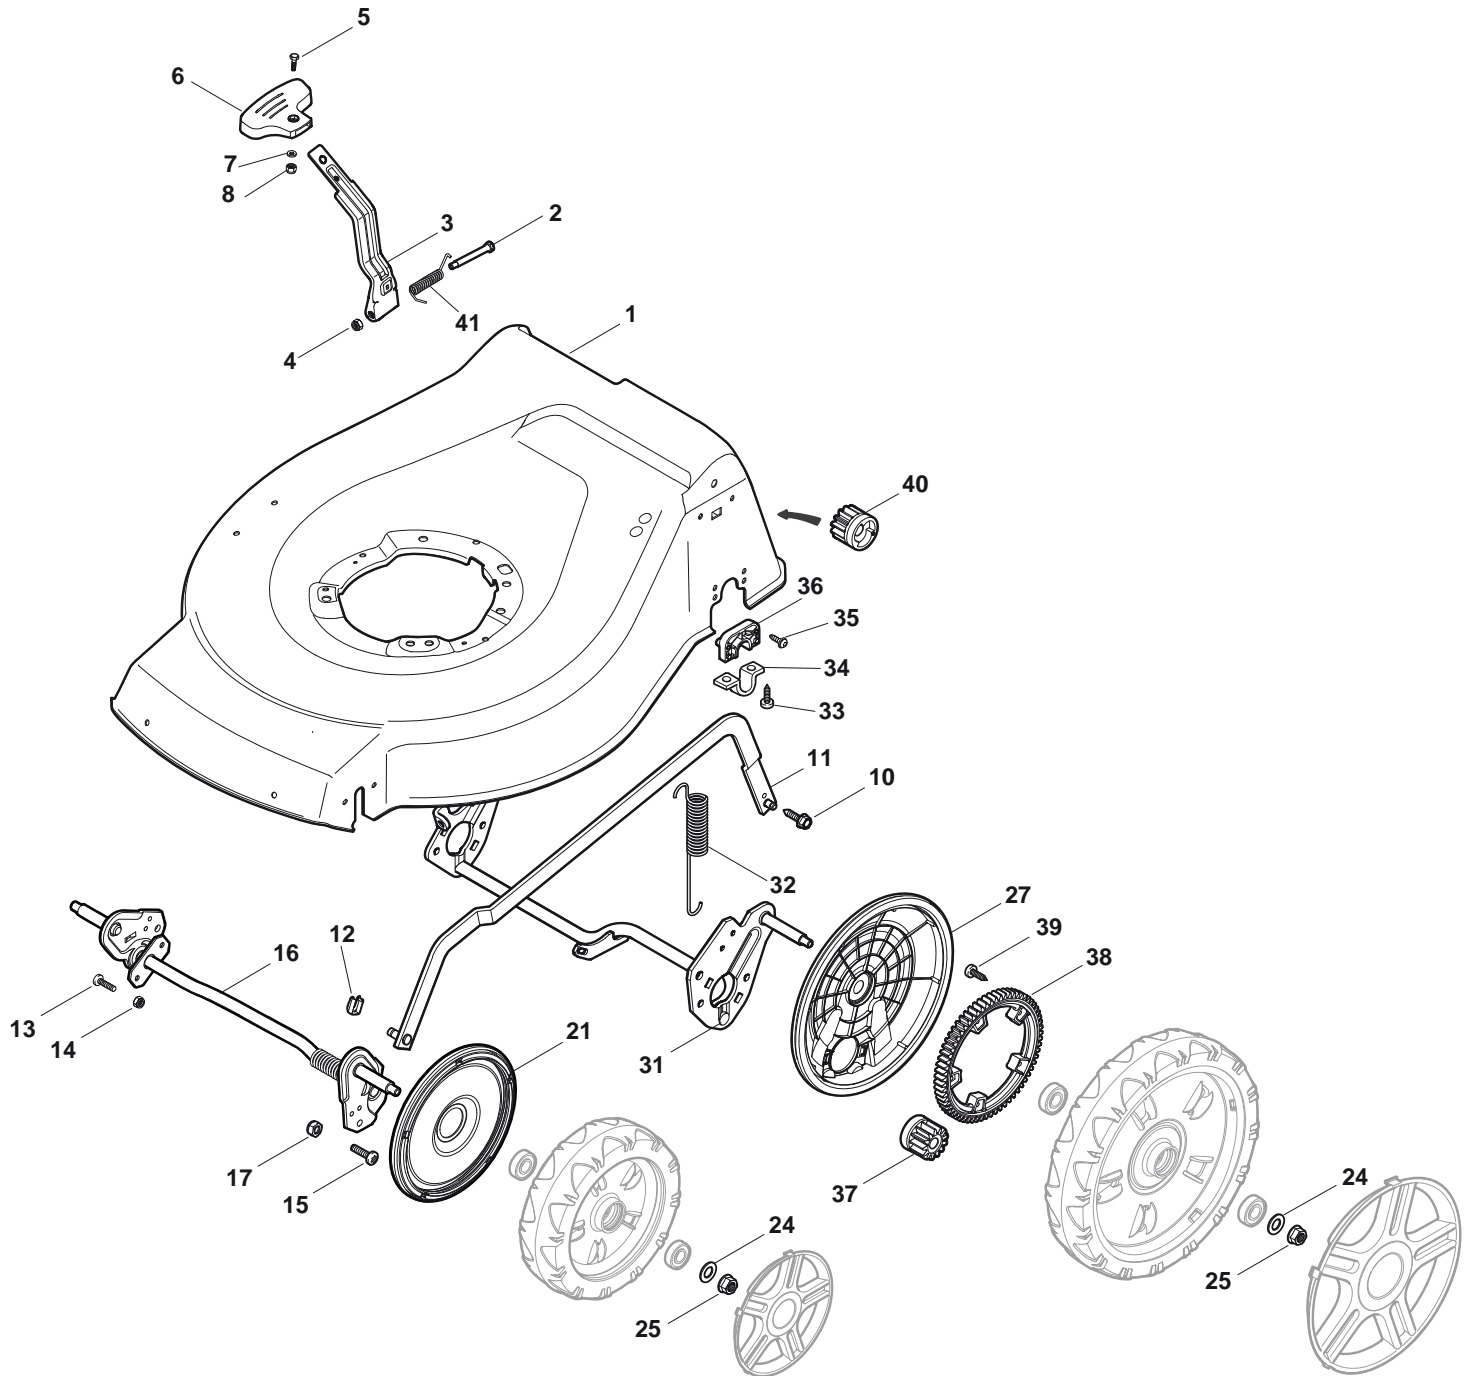

TURBO 48 S BW PLUS B

TURBO 48 S BW PLUS B

Pos. Fig.	Antal Quantity	Art No Part No	Benämning	Description	Anmärkning Notes
1	1	381003914/0	Chassi-gul	Deck Yellow	
2	1	122534131/0	Remstyrning	Pin	
3	1	381003398/0	Höjdinställningsspak	Lever, Height Adjustment	
4	1	12154510/0	Mutter	Nut	
5	1	12788512/0	Skruv	Screw	
6	1	322394503/0	Knopp	Knob	
7	1	12521310/0	Bricka	Washer	
8	1	12150000/0	Mutter	Nut	
10	1	122943013/0	Skruv	Screw	
11	1	381002030/0	Höjdinställn.stång	Rod, Height Adjustment	
12	1	112436051/0	Plåt	Plate	
13	3	112727803/0	Skruv	Screw	
14	3	12154510/0	Mutter	Nut	
15	1	112727801/0	Skruv	Screw	
16	1	381002883/1	Hjulaxel-fram	Axle, Front Wheels	
17	1	12154510/0	Mutter	Nut	
21	2	322600145/0	Hjulskydd	Protection, Wheel	
24	4	12521350/0	Bricka	Washer	
25	4	12155000/0	Mutter	Nut	
27	2	322600208/0	Hjulskydd	Protection, Wheel	
31	1	381302835/0	Hjulaxel-bakre	Axle, Rear Wheels	
32	1	122450460/0	Fjäder	Spring	
33	4	112728697/0	Skruv	Screw	
34	2	22545152/0	Plåt	Plate	
35	4	112728697/0	Skruv	Screw	
36	2	322785304/0	Fäste	Support	
37	1	122570134/0	Drev hö	Pinion L	
38	2	322120115/0	Ringdrev	Ring Gear	
39	6	112728706/0	Skruv	Screw	
40	1	122570133/0	Drev vä	Pinion R	
41	1	122446192/0	Fjäder	Spring