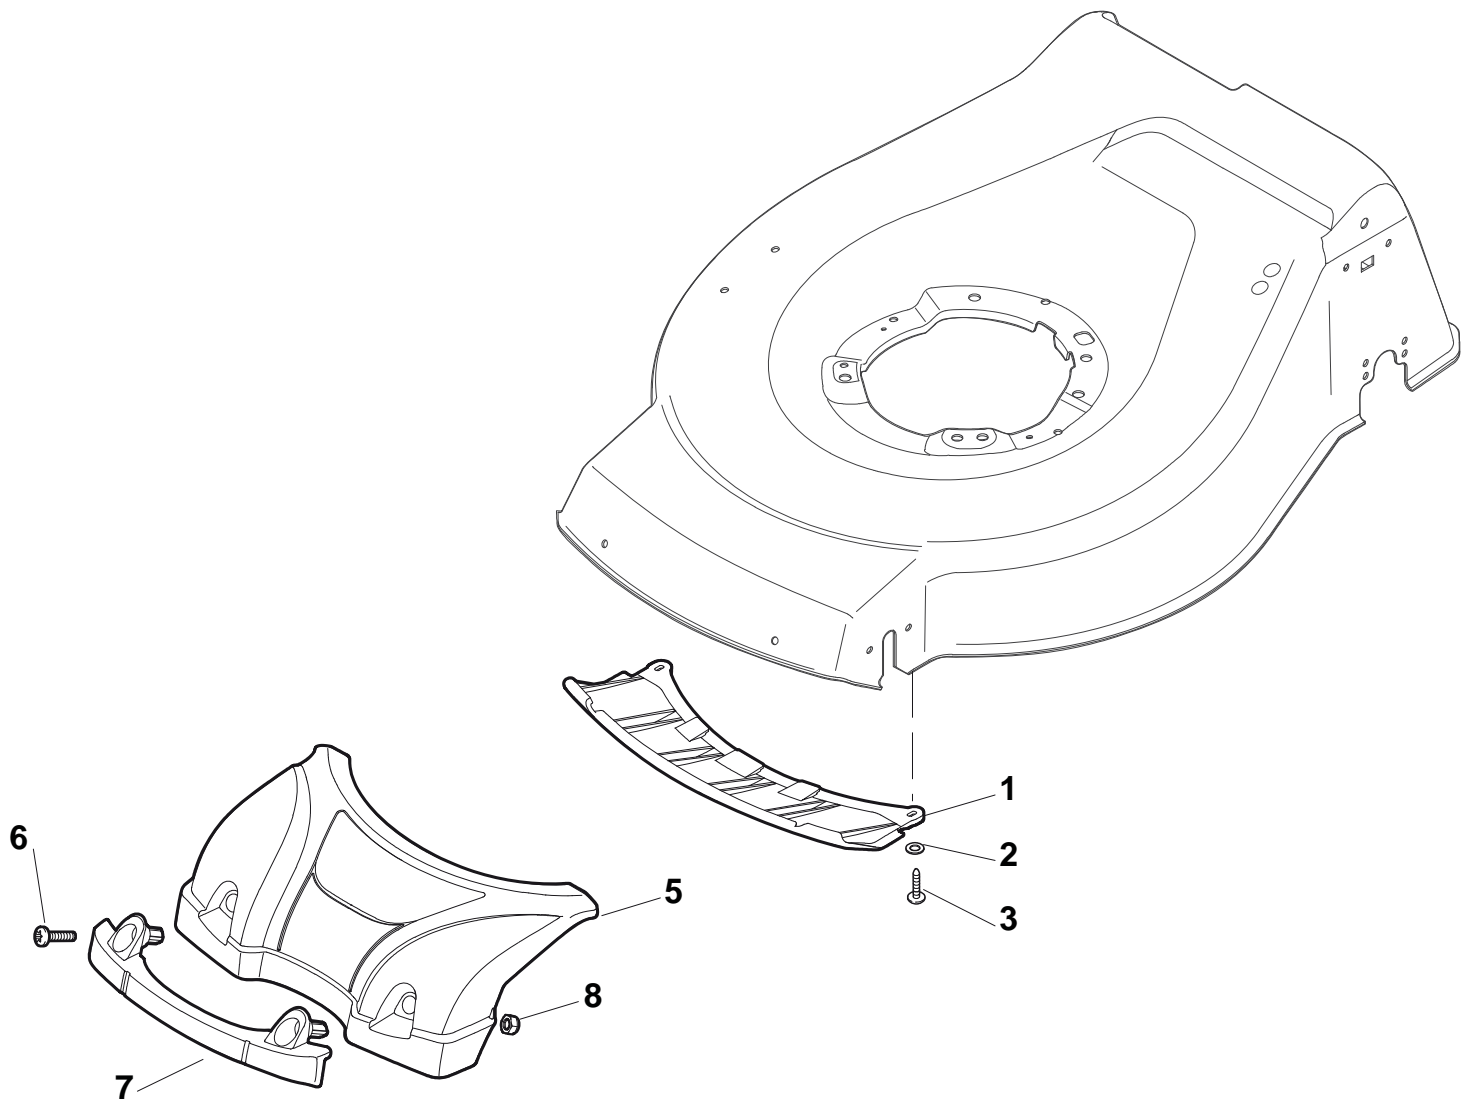

TURBO 48 S BW PLUS B

Pos. Fig.	Antal Quantity	Art No Part No	Benämning	Description	Anmärkning Notes
1	1	322500102/0	Air Intake Grill	Air Intake Grill	
2	2	112523000/1	Bricka	Washer	
3	2	12728124/0	Skruv	Screw	
5	1	322226153/0	Frontkåpa-svart	Mask, Black	
6	2	112727799/0	Skruv	Screw	
7	1	322393639/0	Handtag, grå	Handle, Grey	
8	2	12154510/0	Mutter	Nut