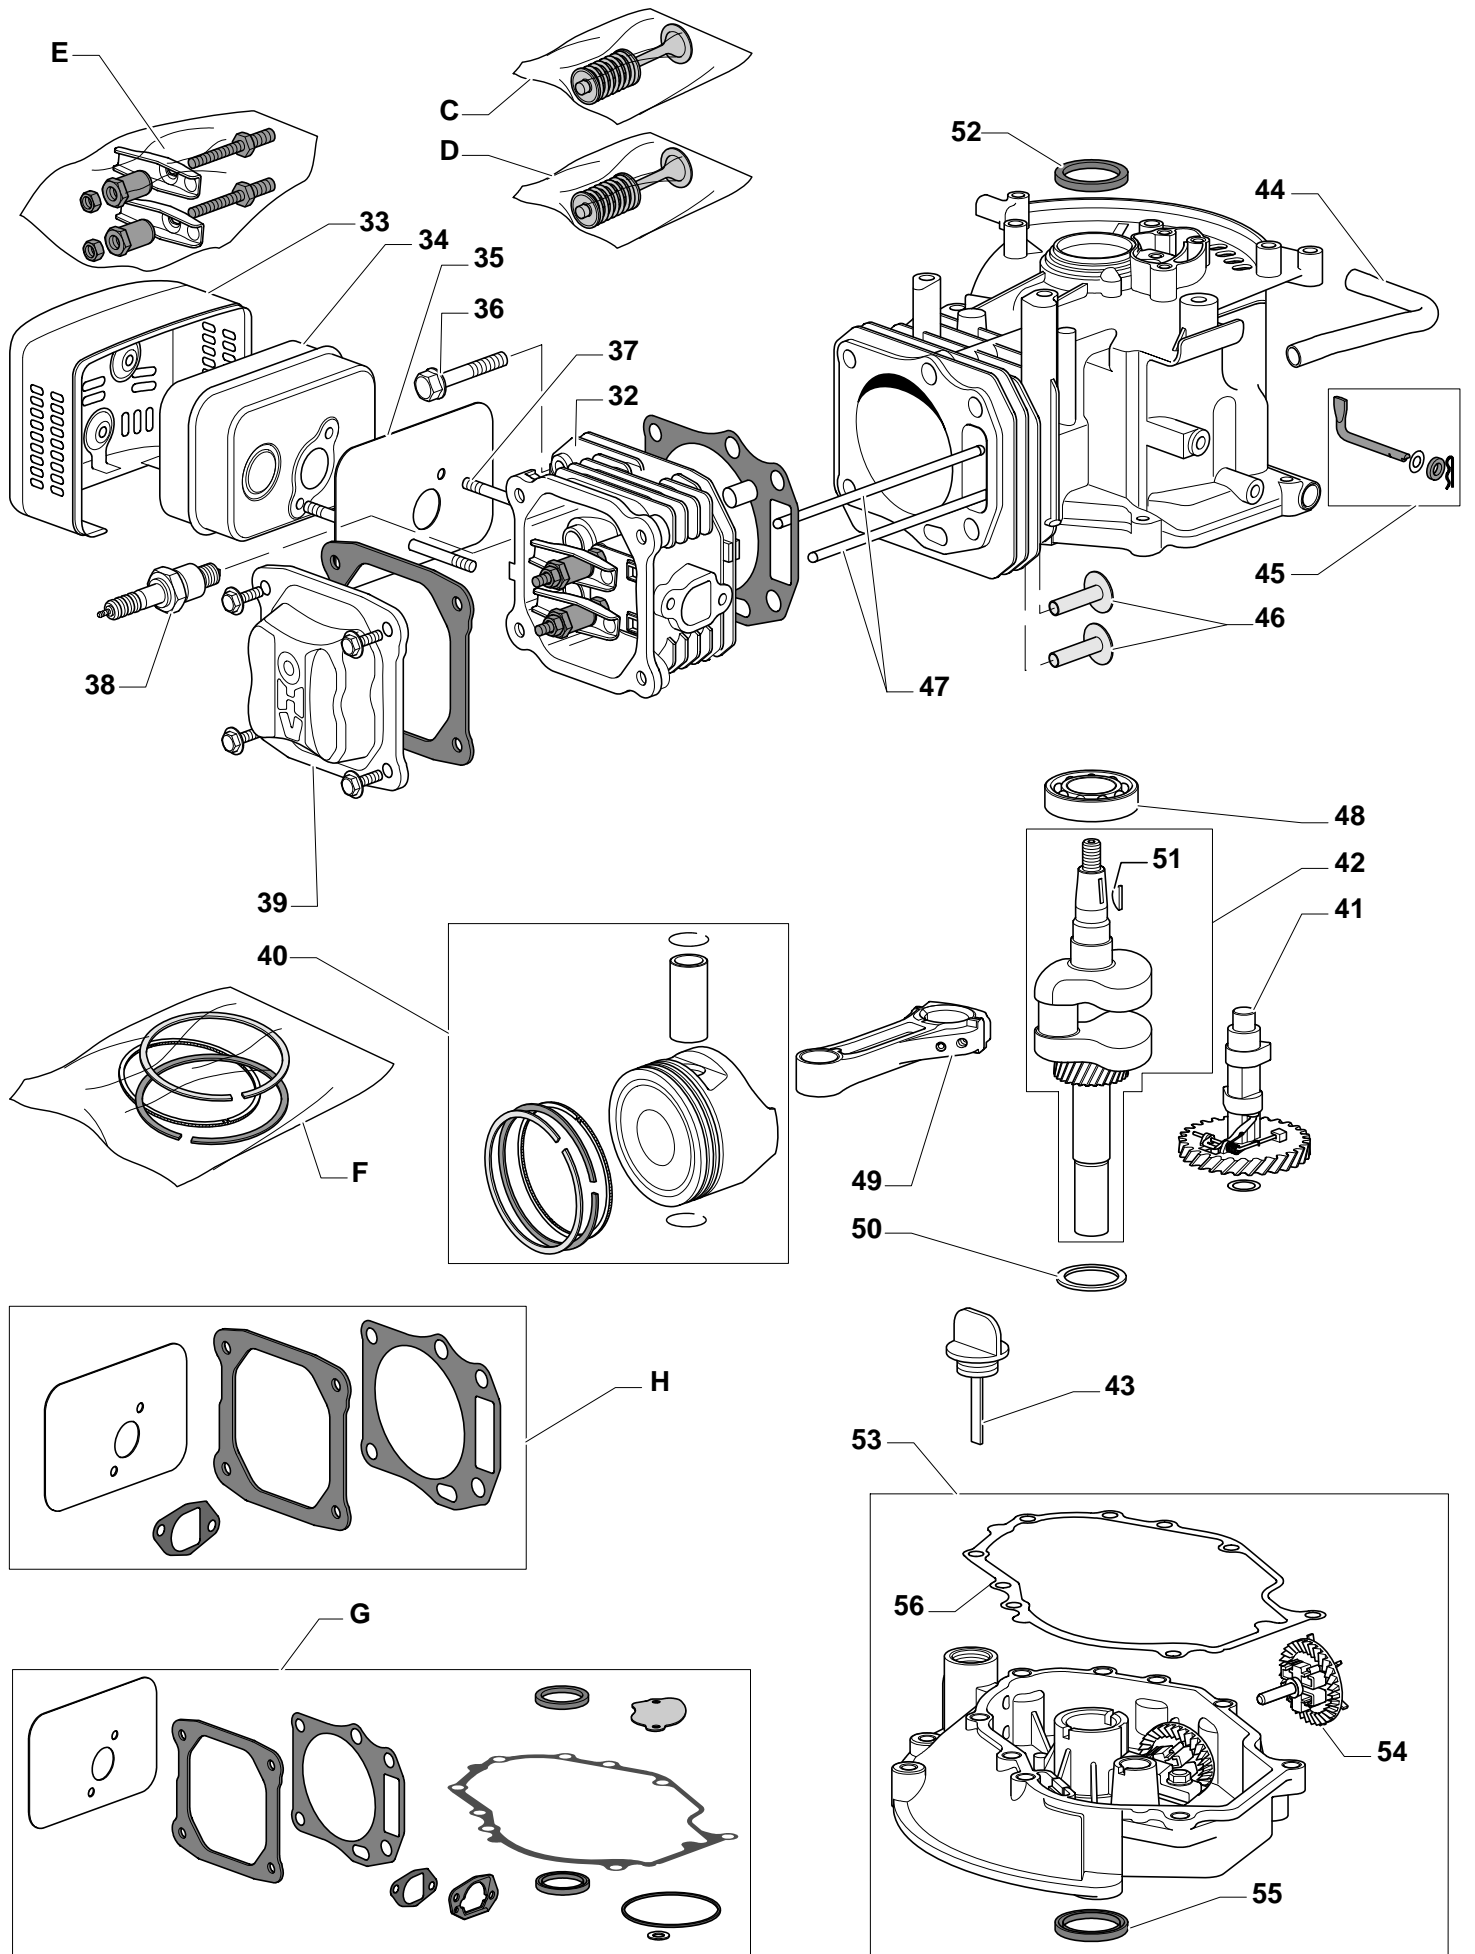

MULTIMOWER 48 S

MULTIMOWER 48 S

Pos. Fig.	Antal Quantity	Art No Part No	Benämning	Description	Anmärkning Notes
E	1	118550273/0	Valve Arm Set	Valve Arm Set	
C	1	118550292/0	Intake Valve Assy	Intake Valve Assy	
D	1	118550294/0	Exhaust Valve Assy	Exhaust Valve Assy	
F	1	118550384/0	Piston, Ring Set	Piston, Ring Set	
G	1	118550403/0	Packning	Engine Gasket Set	
H	1	118550405/0	Cylinder Head Gasket Set	Cylinder Head Gasket Set	
32	1	118550244/0	Cylinder Head Assy	Cylinder Head Assy	
33	1	118550268/1	Ljuddämparskydd	Muffler Guard	
34	1	118550269/0	Ljuddämpare	Muffler	
35	1	118550270/0	Ljuddämparskydd	Gasket, Muffler	
36	4	118550297/0	Skruv	Screw	
37	2	118550298/0	Skruv	Stud Bolt	
38	1	9400-0244-00	Tändstift	Spark Plug	
39	1	118550296/1	Cover Comp., Head	Cover Comp., Head	
40	1	118550387/0	Kolv kpl	Piston Assy	
41	1	118550271/0	Camshaft Assy	Camshaft Assy	
42	1	118550385/0	Vevaxel	Crankshaft	
43	1	118550381/0	Oljevol	Tank Cap	
44	1	118550377/0	Oljeslang	Breather Fule Pipe	
45	1	118550308/0	Vevaxel	Shaft, Governor Arm Assy	
46	1	118550291/0	Valve Lifter Assy	Valve Lifter Assy	
47	1	118550289/0	Push Rods Assy	Push Rods Assy	
48	1	118550280/0	Kullager	Bearing	
49	1	118550284/0	Connecting Rod Assy	Connecting Rod Assy	
50	1	118550283/0	Bricka	Washer	
51	1	118550288/0	Kil	Flywheel Key	
52	1	118550300/0	Tätningring	Oil Seal	
53	1	118550382/0	Vevhus	Crankcase Cover Assy	
54	1	118550312/0	Speed Governor Assy	Speed Governor Assy	
55	1	118550379/0	Tätningring	Oil Seal	
56	1	118550380/0	Packning	Crankcase Gasket