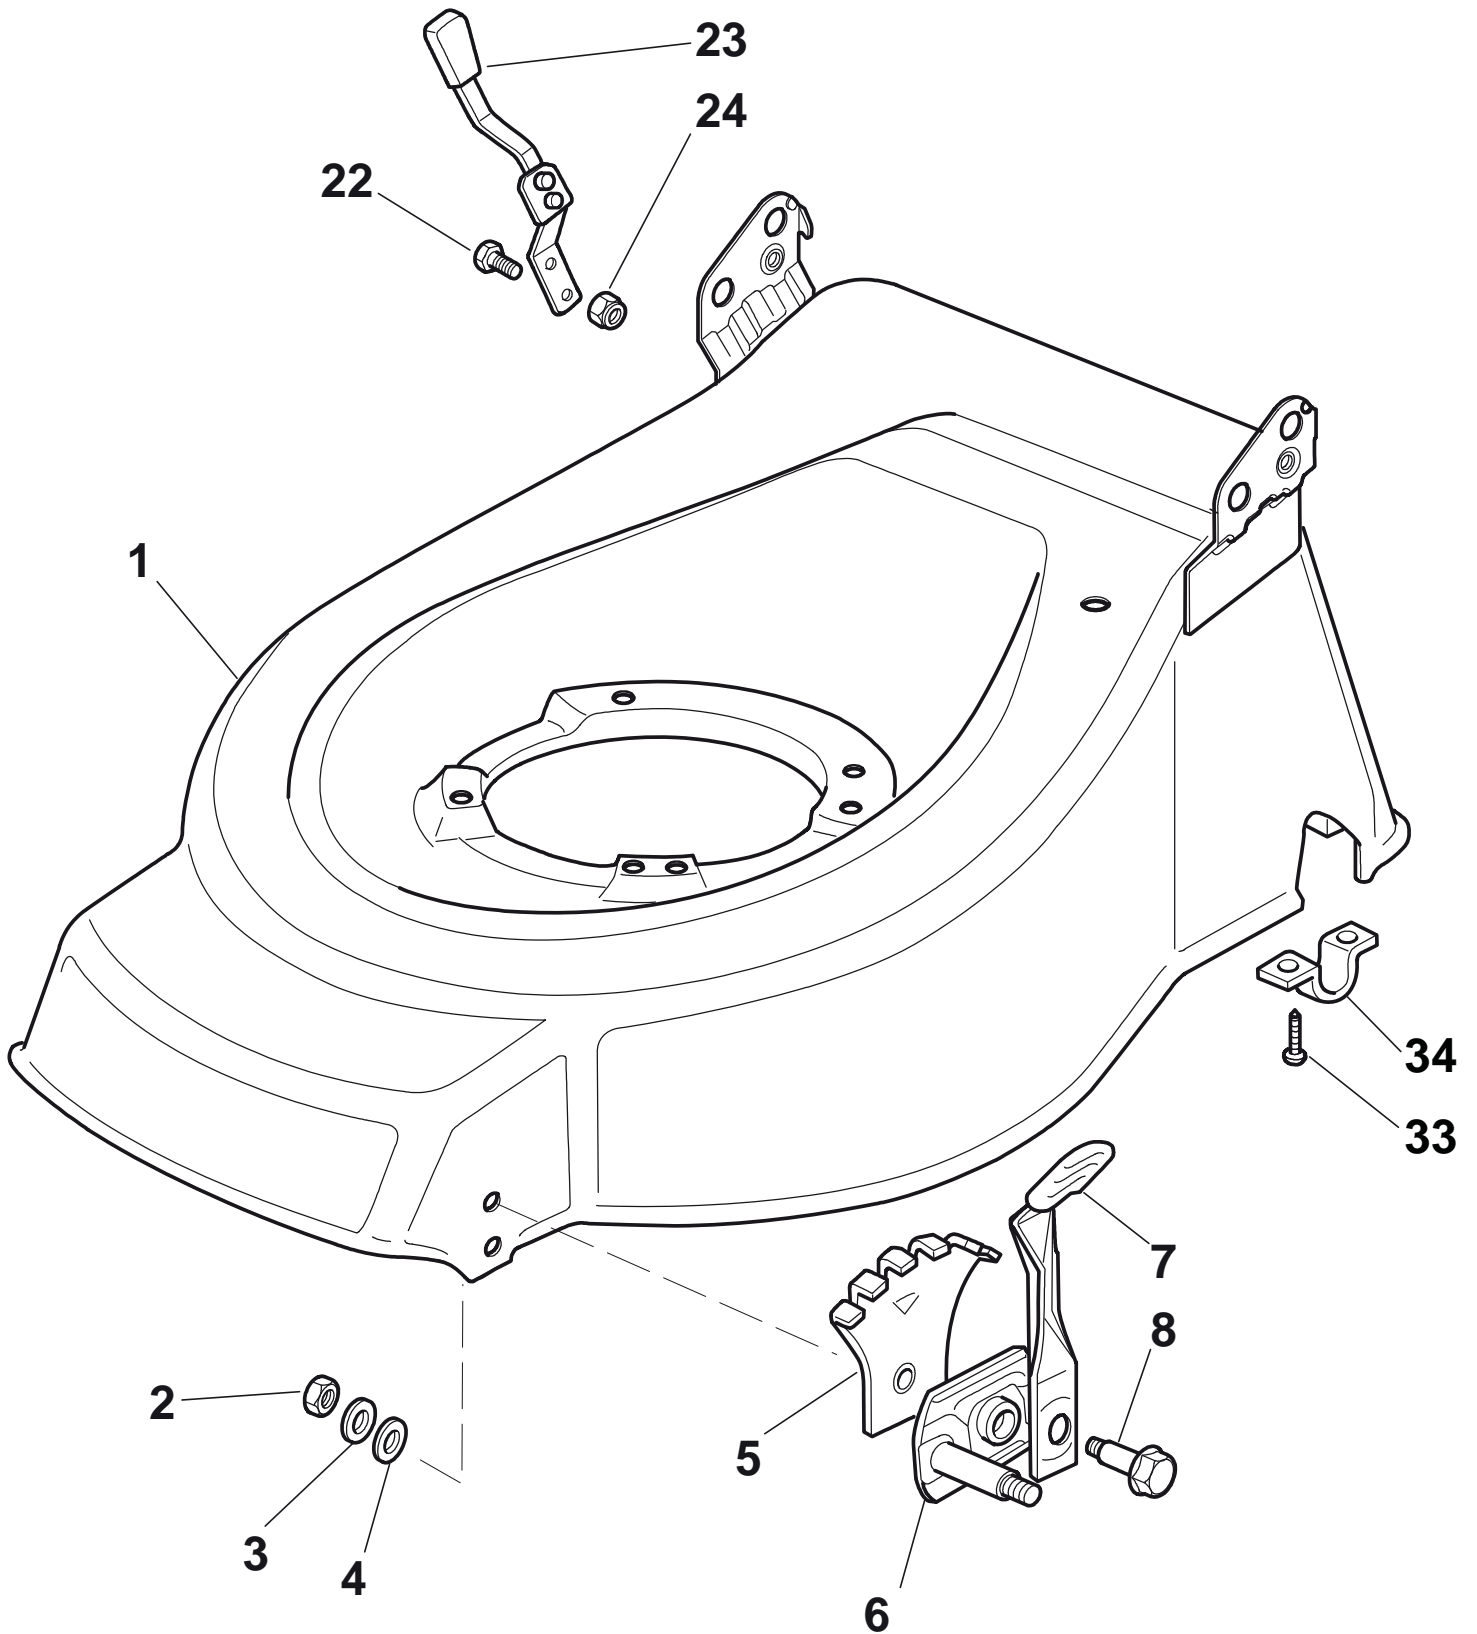

Genuine Spare Parts

www.stiga.com

MULTIMOWER 48 S Model Year 2011

- Use GLOBAL GARDEN PRODUCT Genuine Spare Parts specified in the parts list for repair and/or replacement.
- The contents described in the parts list may change due to improvement.
- The drawings of the spare parts are only indicative and might not represent the part in question exactly.
- The indications "right" - "left" - "front" - "rear" refer to the position of the operator when using the machine.
- When placing orders of parts for repair and/or replacement, make sure that the illustrated parts list is the one applying to the machine's year of manufacture, as shown on the identification plate attached to the machine.

MULTIMOWER 48 S

Pos. Fig.	Antal Quantity	Art No Part No	Benämning	Description	Anmärkning Notes
1	1	81002429/1	Chassi-röd	Deck Red	
2	2	12293200/0	Mutter	Nut	
3	2	12583500/0	Bricka	Grower	
4	2	12523070/0	Bricka	Washer	
5	2	22735547/0	Höjdinställn.sektor	Sector, Height Adjustment	
6	2	81005082/0	Hjulfäste	Support, Wheel	
7	2	81003285/1	Höjdinställningsspak	Lever, Height Adjustment	
8	2	22519811/0	Stift	Pin	
22	2	12789000/0	Skruv	Screw	
23	1	81003279/2	Höjdinställningsspak	Lever, Height Adjustment	
24	2	12154330/0	Mutter	Nut	
33	4	12731350/0	Skruv	Screw	
34	2	22545152/0	Plåt	Plate	