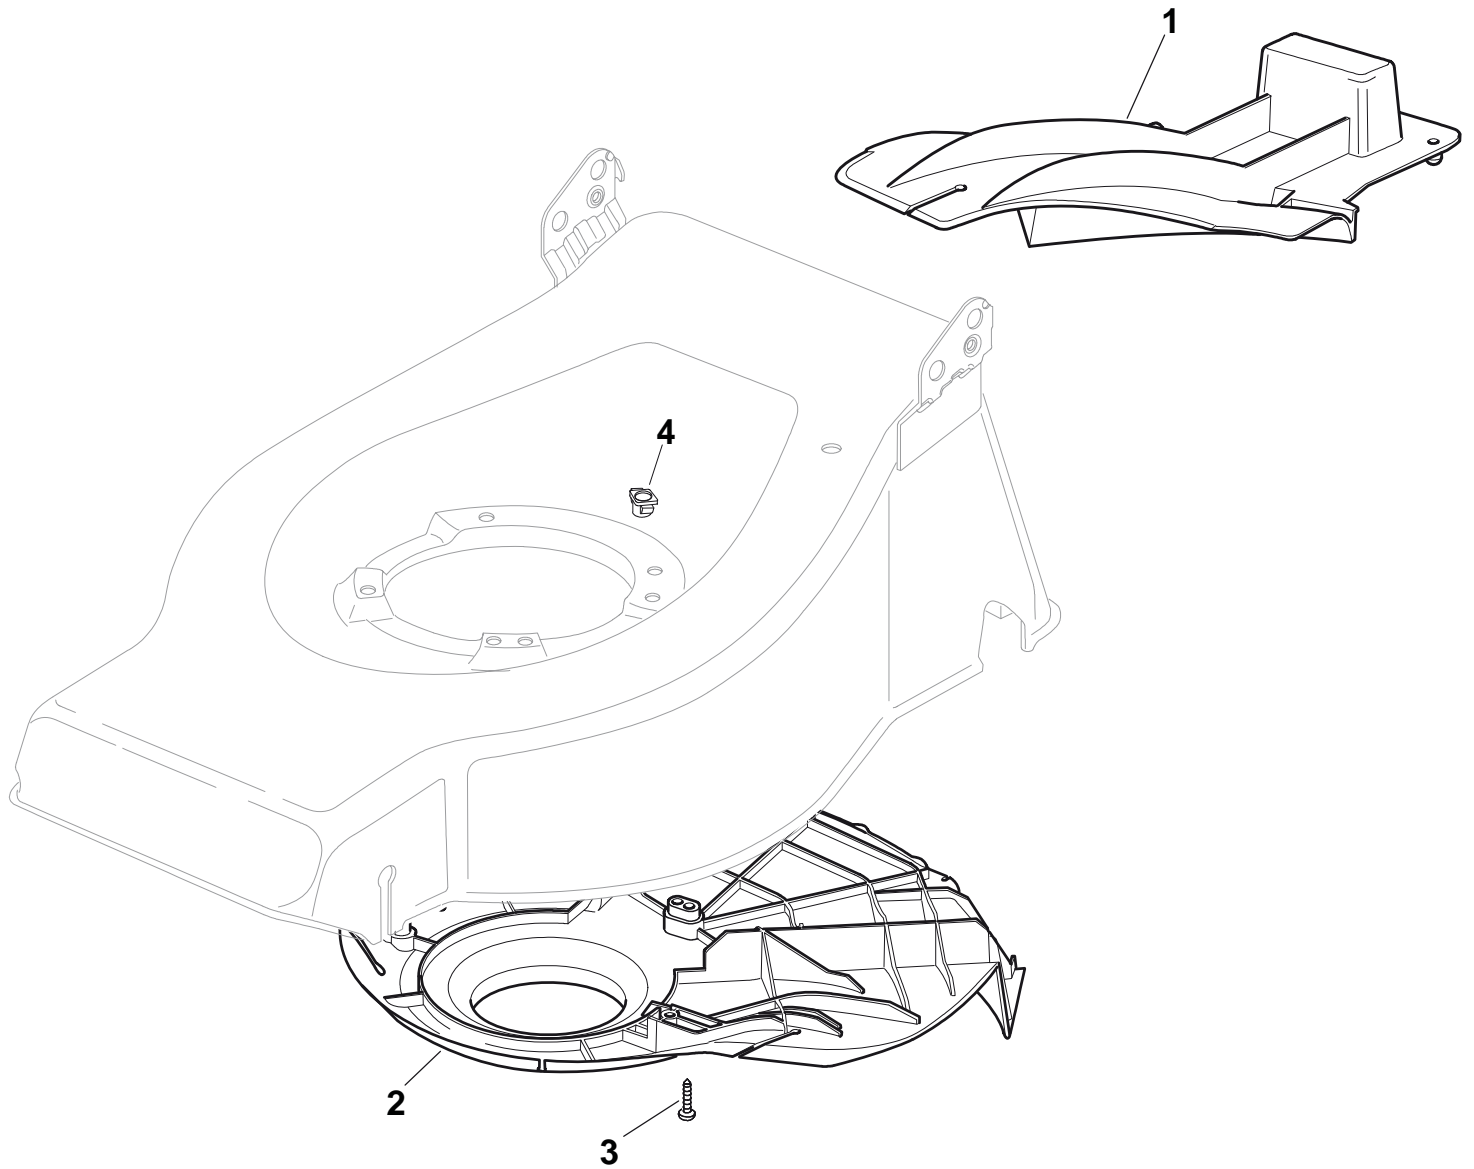

MULTIMOWER 48 S

Pos. Fig.	Antal Quantity	Art No Part No	Benämning	Description	Anmärkning Notes
1	1	22140223/0	Deflektor	Deflector	
2	1	22060198/0	Remskydd	Protection	
3	3	12728530/0	Skruv	Screw	
4	1	22291150/0	Handtag	Rubber Insert