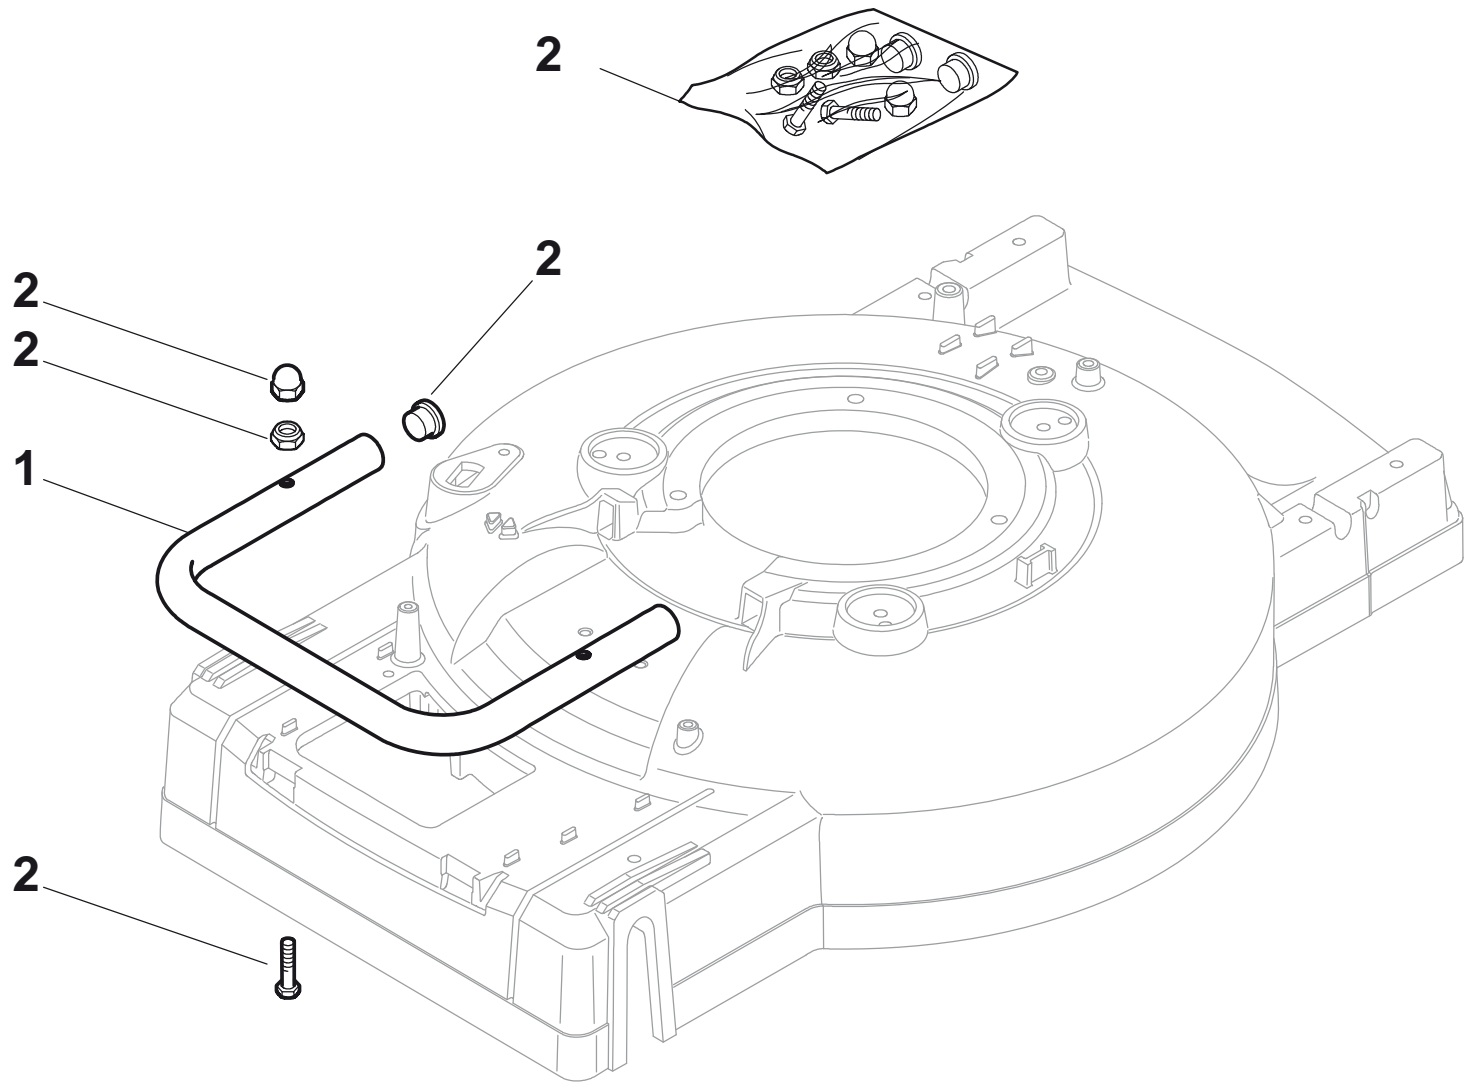

MULTICLIP PRO 53 4S SVAN

Pos. Fig.	Antal Quantity	Art No Part No	Benämning	Description	Anmärkning Notes
1	1	22869713/0	Skydd	Protection	
2	1	81008657/0	Skruvsats	Outfit, Screws