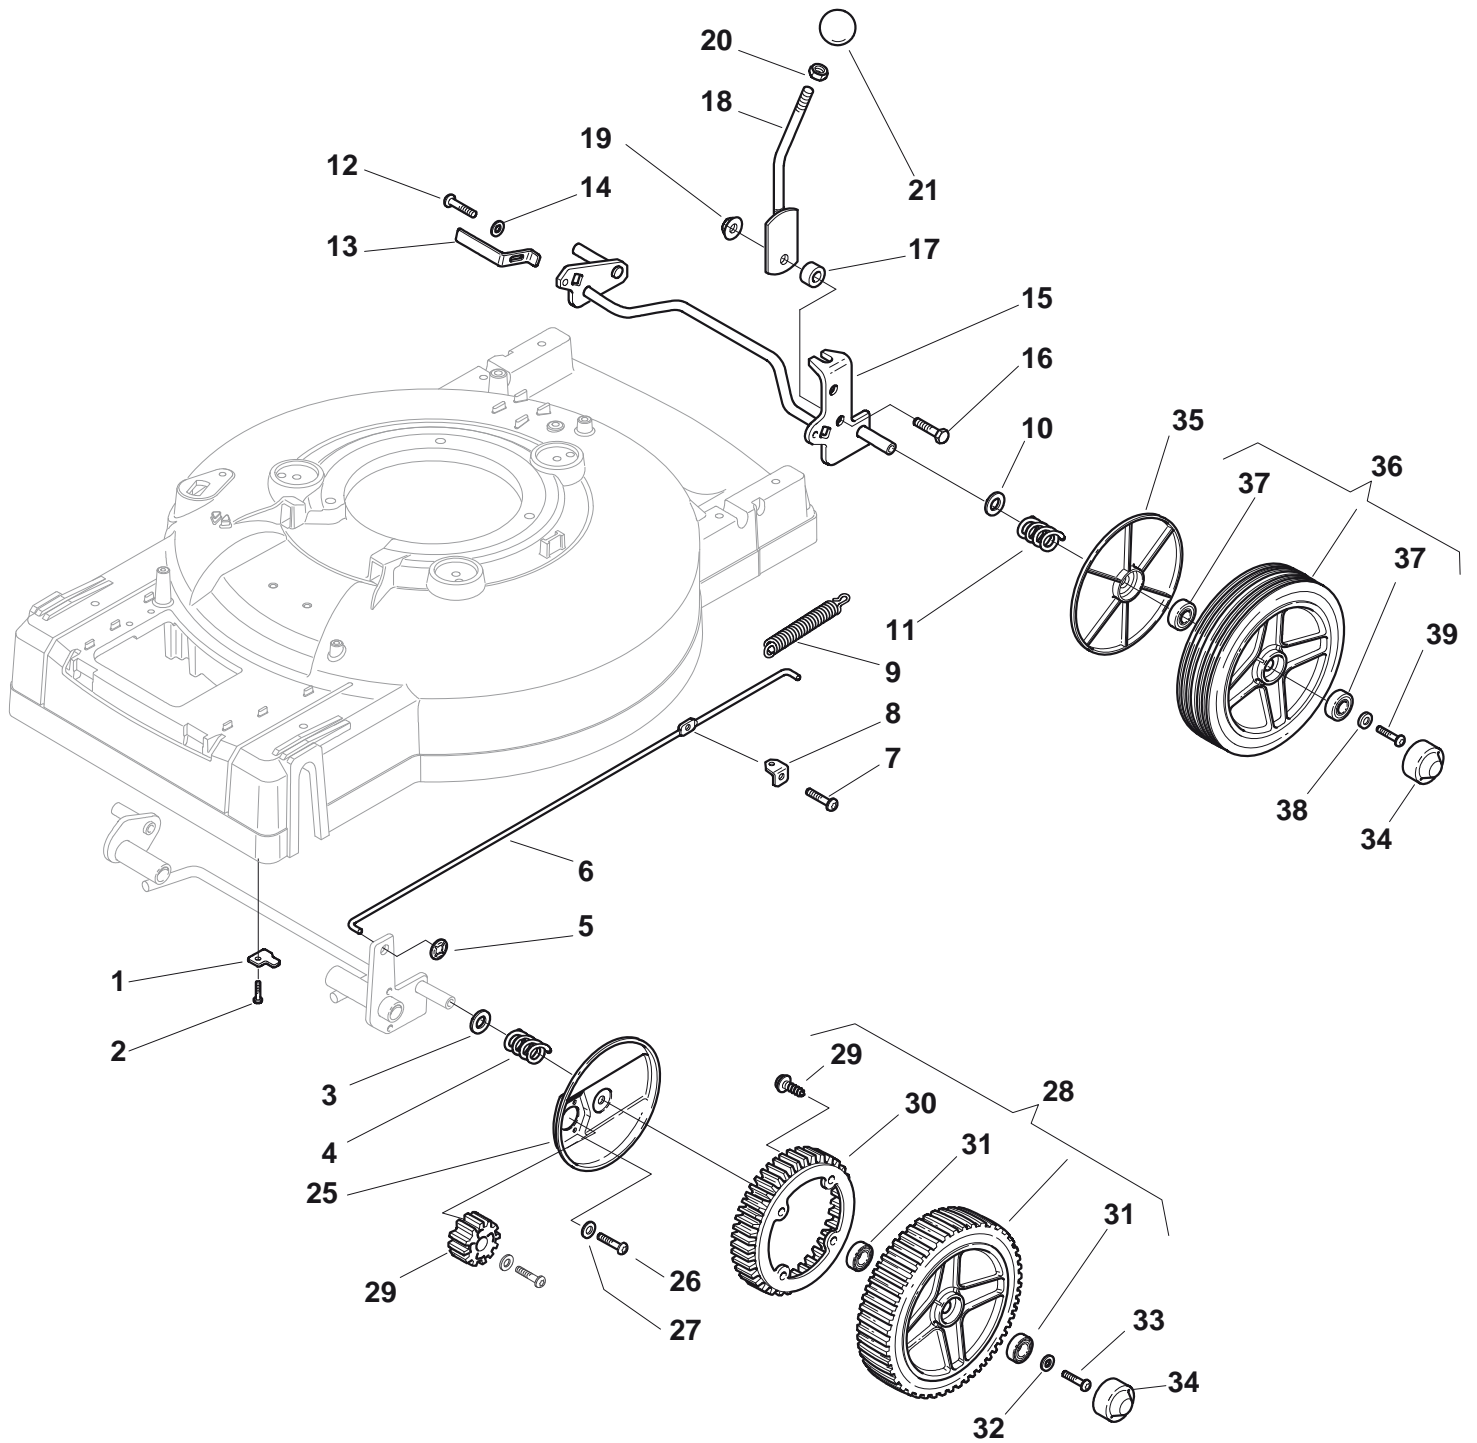

MULTICLIP PRO 53 4S SVAN

MULTICLIP PRO 53 4S SVAN

Pos. Fig.	Antal Quantity	Art No Part No	Benämning	Description	Anmärkning Notes
1	2	322545157/1	Plåt	Plate	
2	4	112735662/1	Skruv	Screw	
3	2	22671659/0	Bricka	Washer	
4	2	22430215/0	Fjäder	Spring	
5	2	12604899/0	Låsbricka	Crown Fastener	
6	1	22033328/0	Höjdinställn.stång	Rod, Height Adjustment Control	
7	1	12735651/0	Skruv	Screw	
8	1	22545139/0	Plåt	Plate	
9	1	22446183/0	Fjäder	Spring	
10	2	22671659/0	Bricka	Washer	
11	2	22430215/0	Fjäder	Spring	
12	2	12735661/0	Skruv	Screw	
13	2	22551529/0	Plåt	Plate	
14	2	12521330/0	Bricka	Washer	
15	1	81002835/0	Hjulaxel-bakre	Axle, Rear Wheels	
16	1	12793701/0	Skruv	Screw	
17	1	22170830/0	Distans	Spacer	
18	1	81003317/0	Höjdinställningsspak	Lever, Height Adjustment	
19	1	12293201/0	Mutter	Nut	
20	1	12293200/0	Mutter	Nut	
21	1	22399812/0	Knopp	Knob	
25	2	22600129/0	Hjulskydd	Protection, Wheel	
26	4	12735661/0	Skruv	Screw	
27	4	12521330/0	Bricka	Washer	
28	2	81007367/0	Hjul Ø 205	Wheel Ø 205	
29	2	22570128/0	Drev	Pinion	
30	2	22120108/0	Ringdrev	Ring Gear	
31	4	19216038/0	Kullager	Bearing	
32	2	12521460/0	Bricka	Washer	
33	2	112735662/1	Skruv	Screw	
34	4	22110380/0	Navkapsel	Hub Cap	
35	2	22600130/0	Hjulskydd	Protection, Wheel	
36	2	81007365/0	Hjul Ø 205	Wheel Ø 205	
37	4	19216038/0	Kullager	Bearing	
38	2	12521460/0	Bricka	Washer	
39	2	112735662/1	Skruv	Screw