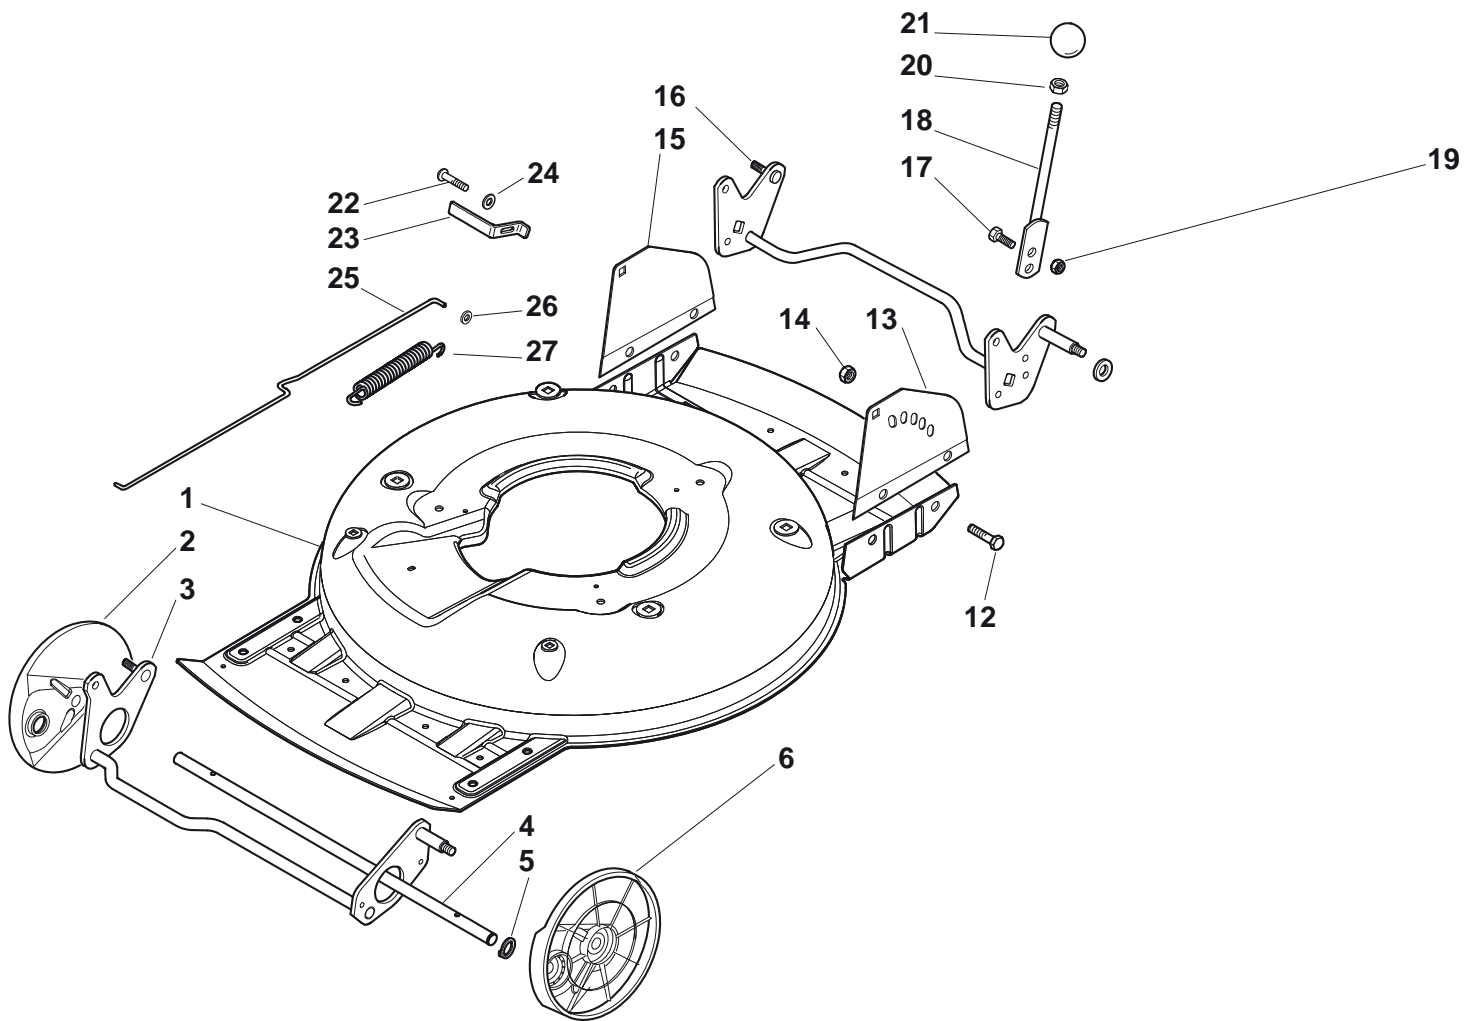

Genuine Spare Parts

www.stiga.com

MULTICLIP PRO 50 SVAN Model Year 2011

- Use GLOBAL GARDEN PRODUCT Genuine Spare Parts specified in the parts list for repair and/or replacement.
- The contents described in the parts list may change due to improvement.
- The drawings of the spare parts are only indicative and might not represent the part in question exactly.
- The indications "right" - "left" - "front" - "rear" refer to the position of the operator when using the machine.
- When placing orders of parts for repair and/or replacement, make sure that the illustrated parts list is the one applying to the machine's year of manufacture, as shown on the identification plate attached to the machine.

MULTICLIP PRO 50 SVAN

MULTICLIP PRO 50 SVAN

Pos. Fig.	Antal Quantity	Art No Part No	Benämning	Description	Anmärkning Notes
1	1	81002909/1	Chassi-grå	Deck Grey	
2	1	22600093/0	Hjulskydd	Protection, L Wheel	
3	1	81002849/0	Hjulaxel-fram	Axle, Front Wheels	
4	1	22033397/0	Axel	Axle, Front Wheels	
5	2	22020050/0	Låsring	Snap Ring	
6	1	22600092/0	Hjulskydd	Protection, R Wheel	
12	4	12791011/0	Skruv	Screw	
13	1	322545169/0	Platta-vä	Left Plate, INOX	
13	1	81545105/0	Platta-vä	Left Plate	
14	4	12154510/0	Mutter	Nut	
15	1	322545167/0	Platta-hö	Right Plate, INOX	
15	1	81545104/0	Platta-hö	Right Plate	
16	1	81002851/0	Hjulaxel-bakre	Axle, Rear Wheels	
17	2	12789000/0	Skruv	Screw	
18	1	81003323/0	Höjdinställningsspak	Lever, Height Adjustment	
19	2	12154330/0	Mutter	Nut	
20	1	12293200/0	Mutter	Nut	
21	1	22399812/0	Knopp	Knob	
22	2	12735661/0	Skruv	Screw	
23	2	22551529/0	Plåt	Plate	
24	2	12521330/0	Bricka	Washer	
25	1	22033329/0	Höjdinställn.stång	Rod, Height Adjustment Control	
26	2	12604899/0	Låsbricka	Crown Fastener	
27	1	22446184/0	Fjäder	Spring	