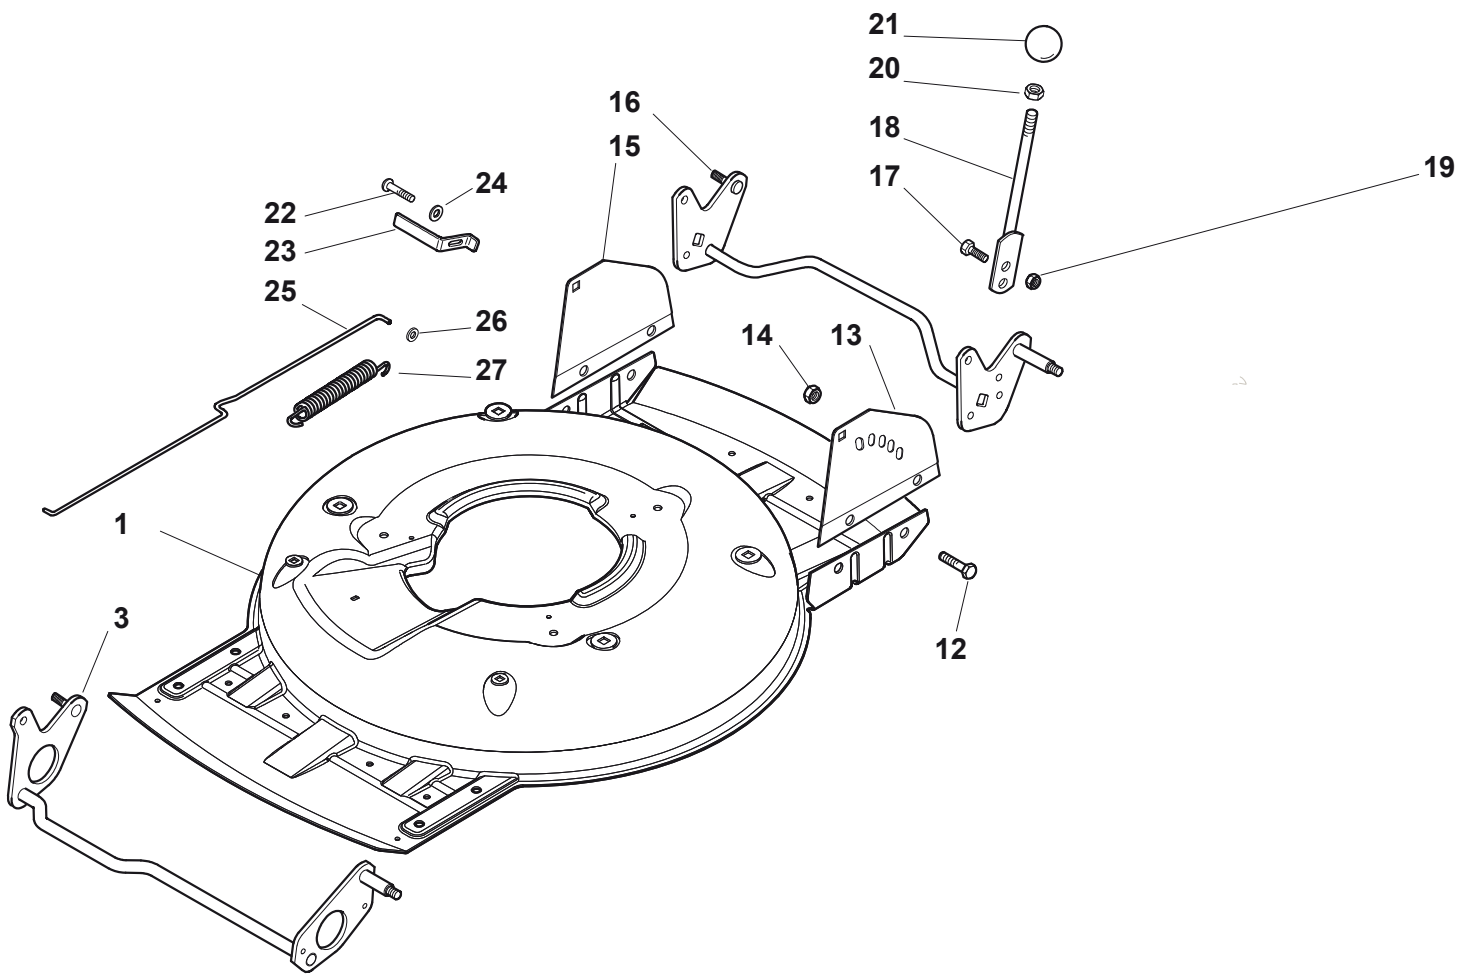

Genuine Spare Parts

www.stiga.com

MULTICLIP PRO 50 S SVAN Model Year 2011

- Use GLOBAL GARDEN PRODUCT Genuine Spare Parts specified in the parts list for repair and/or replacement.
- The contents described in the parts list may change due to improvement.
- The drawings of the spare parts are only indicative and might not represent the part in question exactly.
- The indications "right" - "left" - "front" - "rear" refer to the position of the operator when using the machine.
- When placing orders of parts for repair and/or replacement, make sure that the illustrated parts list is the one applying to the machine's year of manufacture, as shown on the identification plate attached to the machine.

MULTICLIP PRO 50 S SVAN

MULTICLIP PRO 50 S SVAN

Pos. Fig.	Antal Quantity	Art No Part No	Benämning	Description	Anmärkning Notes
1	1	81002909/1	Chassi-grå	Deck Grey	
3	1	81002849/0	Hjulaxel-fram	Axle, Front Wheels	
12	4	12791011/0	Skruv	Screw	
13	1	81545105/0	Platta-vä	Left Plate	
14	4	12154510/0	Mutter	Nut	
15	1	81545104/0	Platta-hö	Right Plate	
16	1	81002851/0	Hjulaxel-bakre	Axle, Rear Wheels	
17	2	12789000/0	Skruv	Screw	
18	1	81003323/0	Höjdinställningsspak	Lever, Height Adjustment	
19	2	12154330/0	Mutter	Nut	
20	1	12293200/0	Mutter	Nut	
21	1	22399812/0	Knopp	Knob	
22	2	12735661/0	Skruv	Screw	
23	2	22551529/0	Plåt	Plate	
24	2	12521330/0	Bricka	Washer	
25	1	22033329/0	Höjdinställn.stång	Rod, Height Adjustment Control	
26	2	12604899/0	Låsbricka	Crown Fastener	
27	1	22446184/0	Fjäder	Spring	

**MULTICLIP PRO 50 S SVAN**

Pos. Fig.	Antal Quantity	Art No Part No	Benämning	Description	Anmärkning Notes
4	3	12728530/0	Skruv	Screw	
5	1	22060220/0	Remskydd	Protection	

MULTICLIP PRO 50 S SVAN

MULTICLIP PRO 50 S SVAN