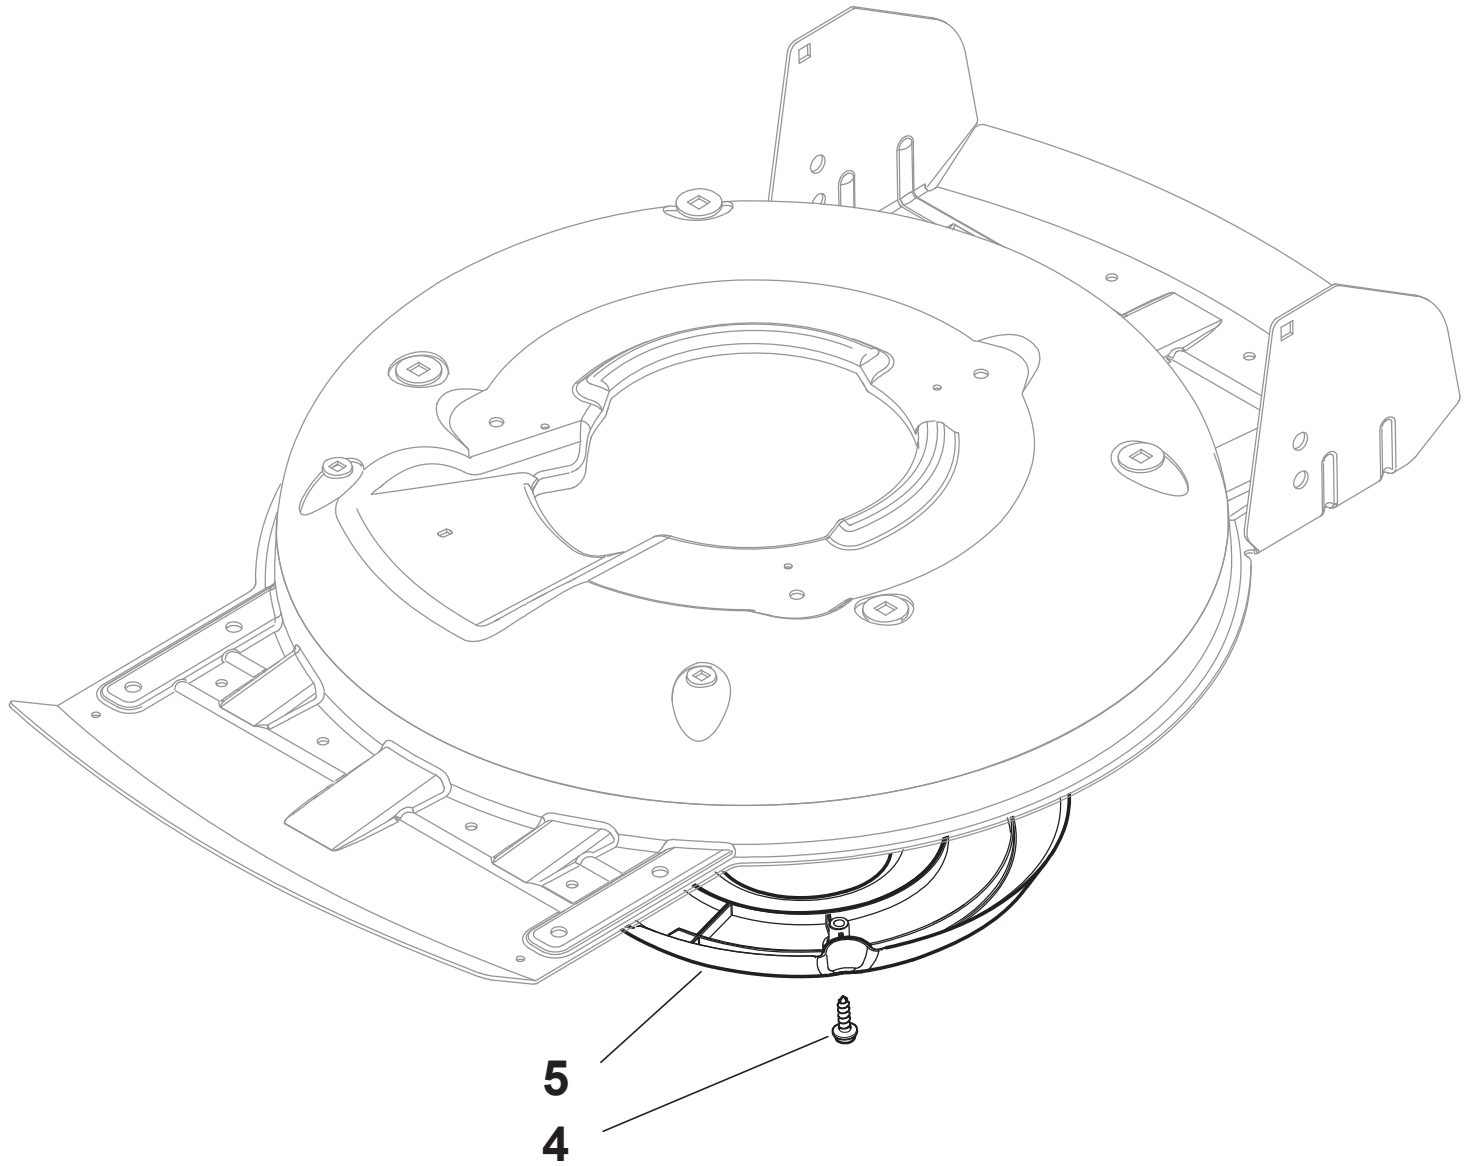

Genuine Spare Parts

www.stiga.com

MULTICLIP PRO 50 S SVAN Model Year 2011

- Use GLOBAL GARDEN PRODUCT Genuine Spare Parts specified in the parts list for repair and/or replacement.
- The contents described in the parts list may change due to improvement.
- The drawings of the spare parts are only indicative and might not represent the part in question exactly.
- The indications "right" - "left" - "front" - "rear" refer to the position of the operator when using the machine.
- When placing orders of parts for repair and/or replacement, make sure that the illustrated parts list is the one applying to the machine's year of manufacture, as shown on the identification plate attached to the machine.

MULTICLIP PRO 50 S SVAN

MULTICLIP PRO 50 S SVAN

Pos. Fig.	Antal Quantity	Art No Part No	Benämning	Description	Anmärkning Notes
1	1	81002909/1	Chassi-grå	Deck Grey	
3	1	81002849/0	Hjulaxel-fram	Axle, Front Wheels	
12	4	12791011/0	Skruv	Screw	
13	1	81545105/0	Platta-vä	Left Plate	
14	4	12154510/0	Mutter	Nut	
15	1	81545104/0	Platta-hö	Right Plate	
16	1	81002851/0	Hjulaxel-bakre	Axle, Rear Wheels	
17	2	12789000/0	Skruv	Screw	
18	1	81003323/0	Höjdinställningsspak	Lever, Height Adjustment	
19	2	12154330/0	Mutter	Nut	
20	1	12293200/0	Mutter	Nut	
21	1	22399812/0	Knopp	Knob	
22	2	12735661/0	Skruv	Screw	
23	2	22551529/0	Plåt	Plate	
24	2	12521330/0	Bricka	Washer	
25	1	22033329/0	Höjdinställn.stång	Rod, Height Adjustment Control	
26	2	12604899/0	Låsbricka	Crown Fastener	
27	1	22446184/0	Fjäder	Spring	