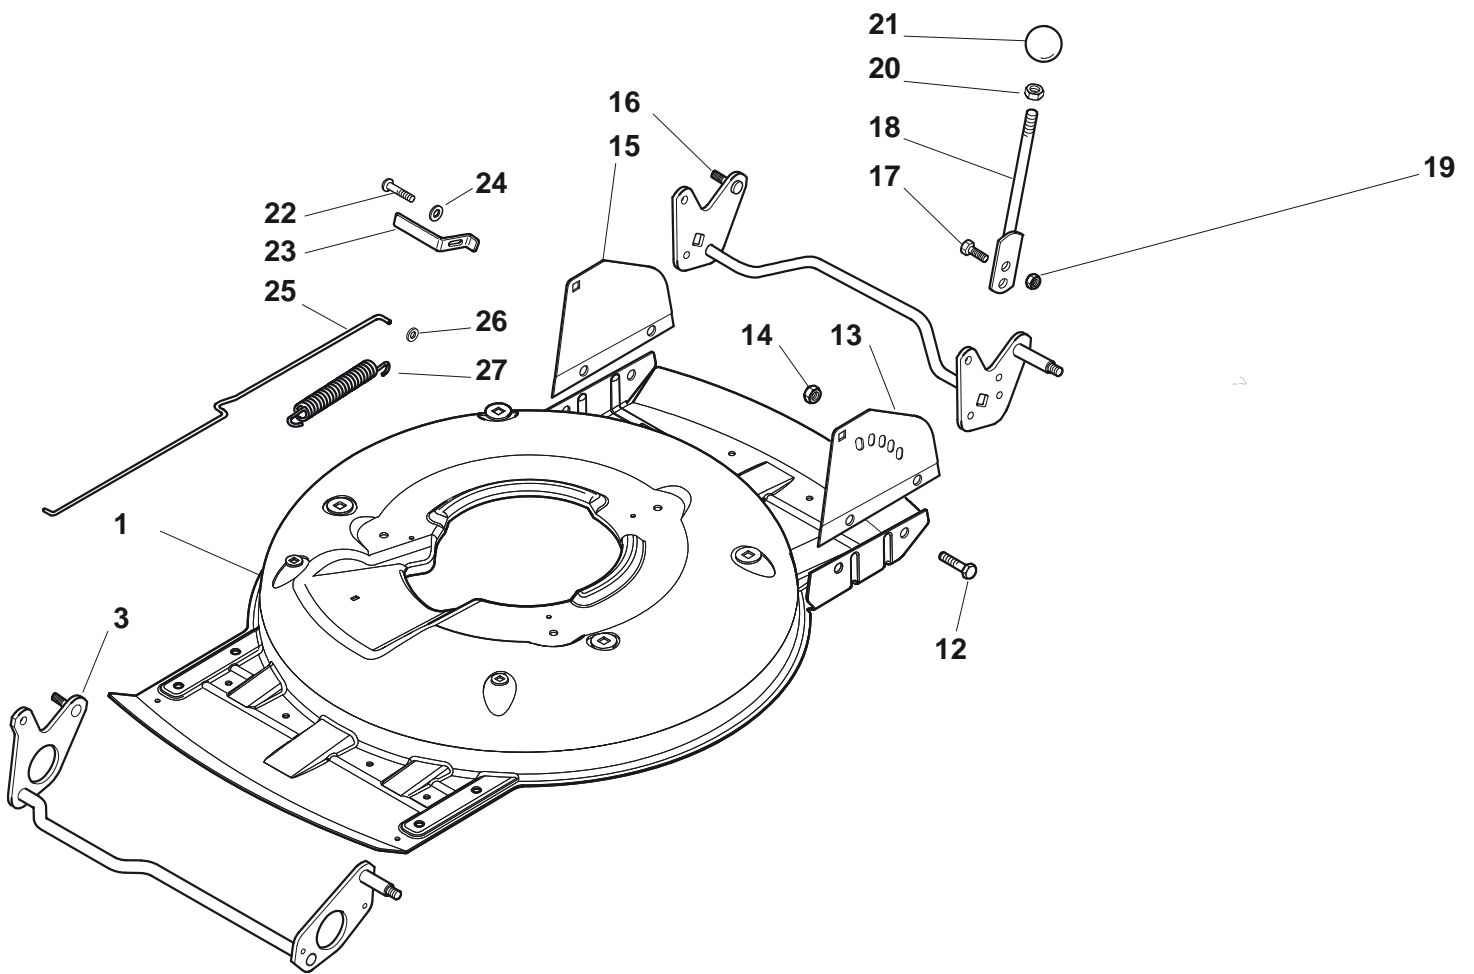

Genuine Spare Parts

www.stiga.com

MULTICLIP 50 S Special B Model Year 2011

- Use GLOBAL GARDEN PRODUCT Genuine Spare Parts specified in the parts list for repair and/or replacement.
- The contents described in the parts list may change due to improvement.
- The drawings of the spare parts are only indicative and might not represent the part in question exactly.
- The indications "right" - "left" - "front" - "rear" refer to the position of the operator when using the machine.
- When placing orders of parts for repair and/or replacement, make sure that the illustrated parts list is the one applying to the machine's year of manufacture, as shown on the identification plate attached to the machine.

MULTICLIP 50 S Special B

MULTICLIP 50 S Special B

Pos. Fig.	Antal Quantity	Art No Part No	Benämning	Description	Anmärkning Notes
1	1	322064691/0	Chassi INOX	Deck INOX	
1	1	81002909/1	Chassi-grå	Deck Grey	
3	1	81002849/0	Hjulaxel-fram	Axle, Front Wheels	
12	4	12791011/0	Skruv	Screw	
13	1	81545105/0	Platta-vä	Left Plate	
14	4	12154510/0	Mutter	Nut	
15	1	81545104/0	Platta-hö	Right Plate	
16	1	81002851/0	Hjulaxel-bakre	Axle, Rear Wheels	
17	2	12789000/0	Skruv	Screw	
18	1	81003323/0	Höjdinställningsspak	Lever, Height Adjustment	
19	2	12154330/0	Mutter	Nut	
20	1	12293200/0	Mutter	Nut	
21	1	22399812/0	Knopp	Knob	
22	2	12735661/0	Skruv	Screw	
23	2	22551529/0	Plåt	Plate	
24	2	12521330/0	Bricka	Washer	
25	1	22033329/0	Höjdinställn.stång	Rod, Height Adjustment Control	
26	2	12604899/0	Låsbricka	Crown Fastener	
27	1	22446184/0	Fjäder	Spring	

MULTICLIP 50 S Special B

**MULTICLIP 50 S Special B**

Pos. Fig.	Antal Quantity	Art No Part No	Benämning	Description	Anmärkning Notes
1	4	22110419/0	Navkapsel	Hub Cap	
2	4	81007382/0	Hjul Ø 210	Wheel Ø 210	
3	8	22122200/0	Panel	Bearing	
4	4	22675100/0	Bricka	Washer	
5	4	12521350/0	Bricka	Washer	
6	4	12155000/0	Mutter	Nut	
7	2	12530151/0	Bricka	Washer	