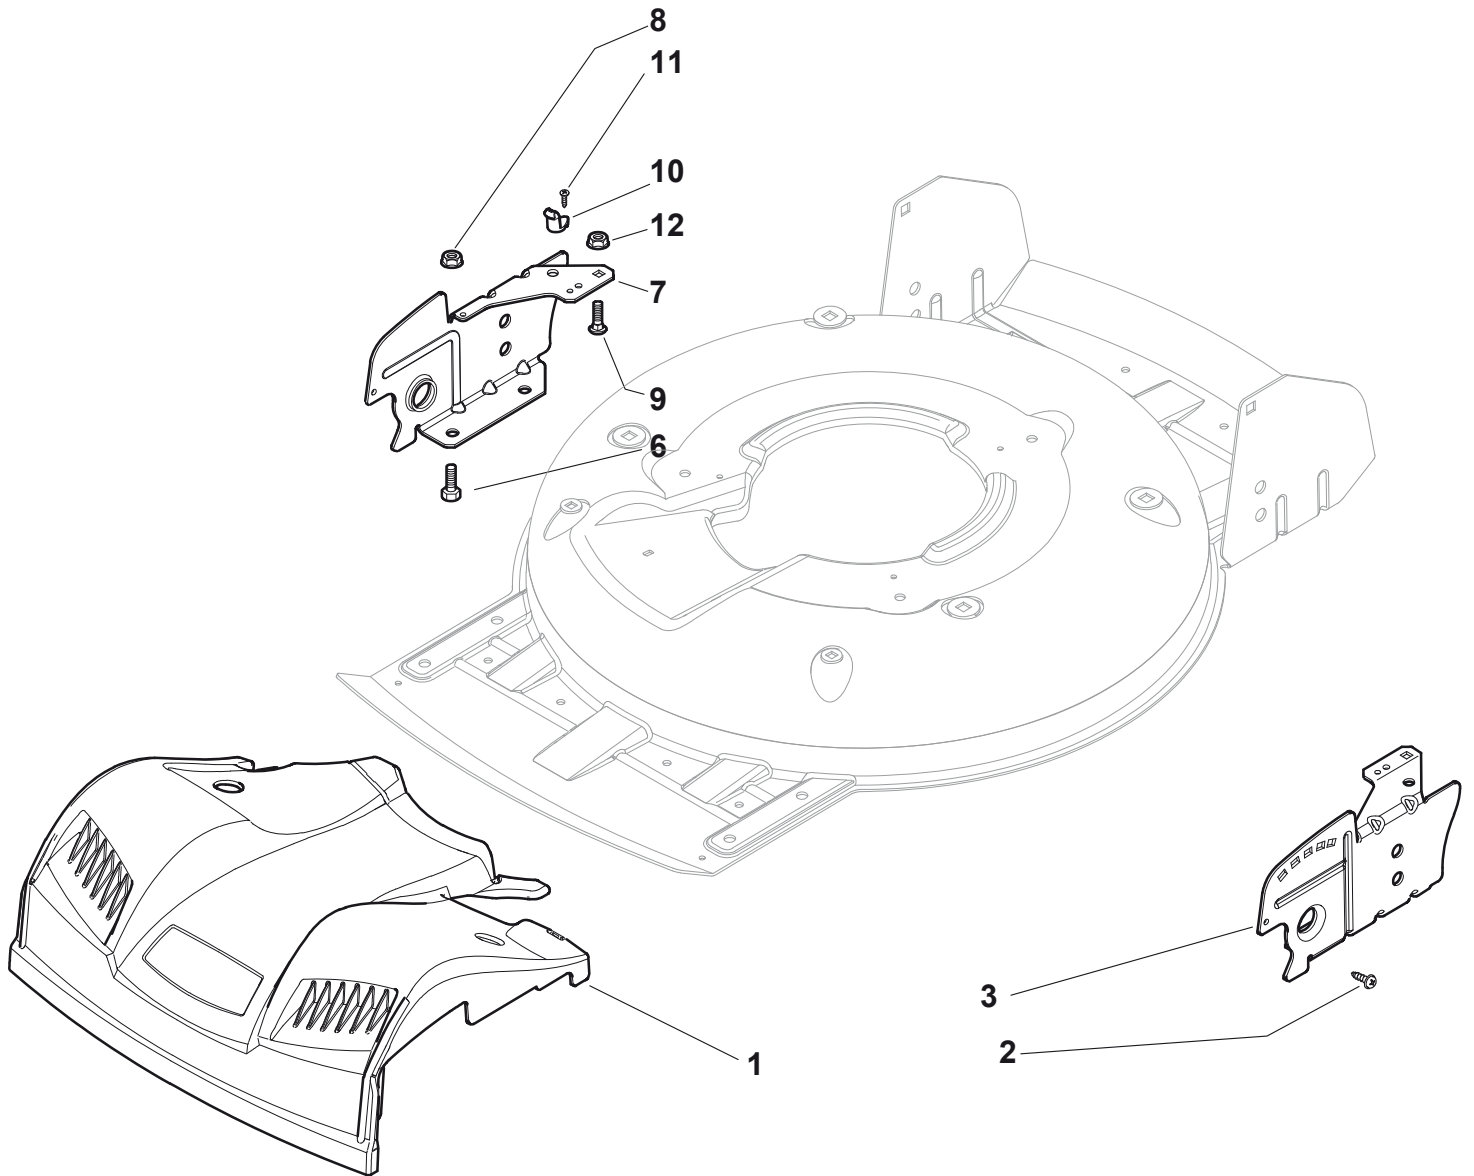

MULTICLIP 50 S INOX PLUS B UNL

MULTICLIP 50 S INOX PLUS B UNL

Pos. Fig.	Antal Quantity	Art No Part No	Benämning	Description	Anmärkning Notes
1	1	322226097/1	Frontkåpa-gul	Mask, Yellow	
2	2	12728523/0	Skruv	Screw	
3	1	22778421/0	Fäste-vä	Bracket, L	
6	4	12792611/0	Skruv	Screw	
7	1	22778419/0	Fäste-hö	Bracket, R	
8	4	12293201/0	Mutter	Nut	
9	2	12815200/0	Skruv	Screw	
10	2	22020400/0	Hållare	Fairlead	
11	2	12728523/0	Skruv	Screw	
12	2	12292102/0	Mutter (Hydro)	Nut (Hydro)