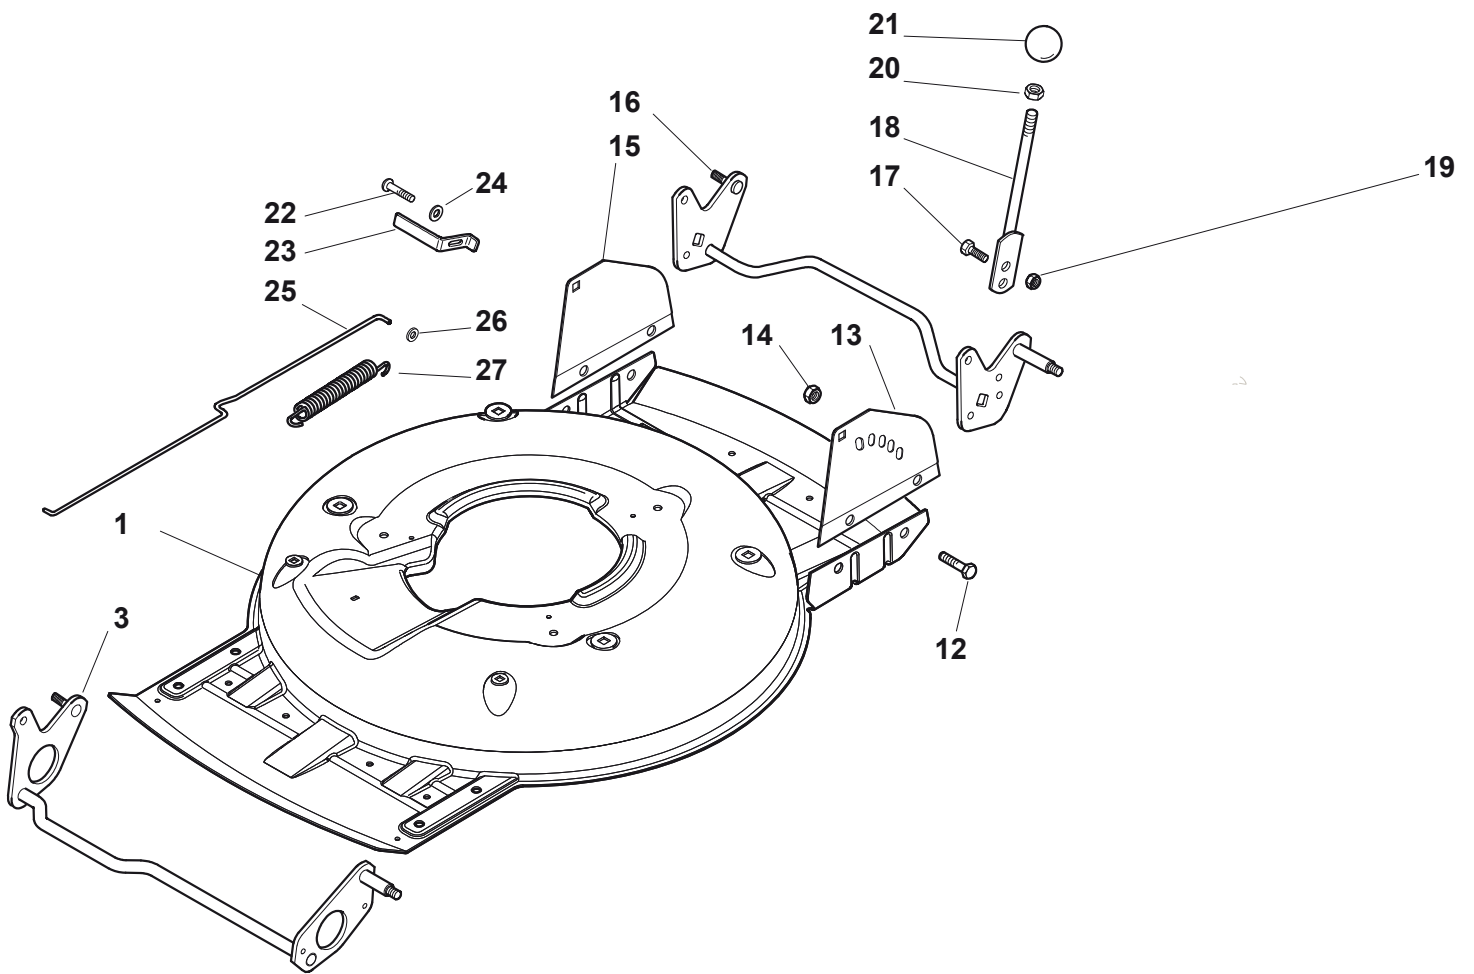

Genuine Spare Parts

www.stiga.com

MULTICLIP 50 S INOX PLUS B UNL Model Year 2011

- Use GLOBAL GARDEN PRODUCT Genuine Spare Parts specified in the parts list for repair and/or replacement.
- The contents described in the parts list may change due to improvement.
- The drawings of the spare parts are only indicative and might not represent the part in question exactly.
- The indications "right" - "left" - "front" - "rear" refer to the position of the operator when using the machine.
- When placing orders of parts for repair and/or replacement, make sure that the illustrated parts list is the one applying to the machine's year of manufacture, as shown on the identification plate attached to the machine.

MULTICLIP 50 S INOX PLUS B UNL

**MULTICLIP 50 S INOX PLUS B UNL**

Pos. Fig.	Antal Quantity	Art No Part No	Benämning	Description	Anmärkning Notes
1	1	322064691/0	Chassi INOX	Deck INOX	
3	1	81002849/0	Hjulaxel-fram	Axle, Front Wheels	
12	4	12791011/0	Skruv	Screw	
13	1	322545169/0	Platta-vä	Left Plate, INOX	
14	4	12154510/0	Mutter	Nut	
15	1	322545167/0	Platta-hö	Right Plate, INOX	
16	1	81002851/0	Hjulaxel-bakre	Axle, Rear Wheels	
17	2	12789000/0	Skruv	Screw	
18	1	81003323/0	Höjdinställningsspak	Lever, Height Adjustment	
19	2	12154330/0	Mutter	Nut	
20	1	12293200/0	Mutter	Nut	
21	1	22399812/0	Knopp	Knob	
22	2	12735661/0	Skruv	Screw	
23	2	22551529/0	Plåt	Plate	
24	2	12521330/0	Bricka	Washer	
25	1	22033329/0	Höjdinställn.stång	Rod, Height Adjustment Control	
26	2	12604899/0	Låsbricka	Crown Fastener	
27	1	22446184/0	Fjäder	Spring	