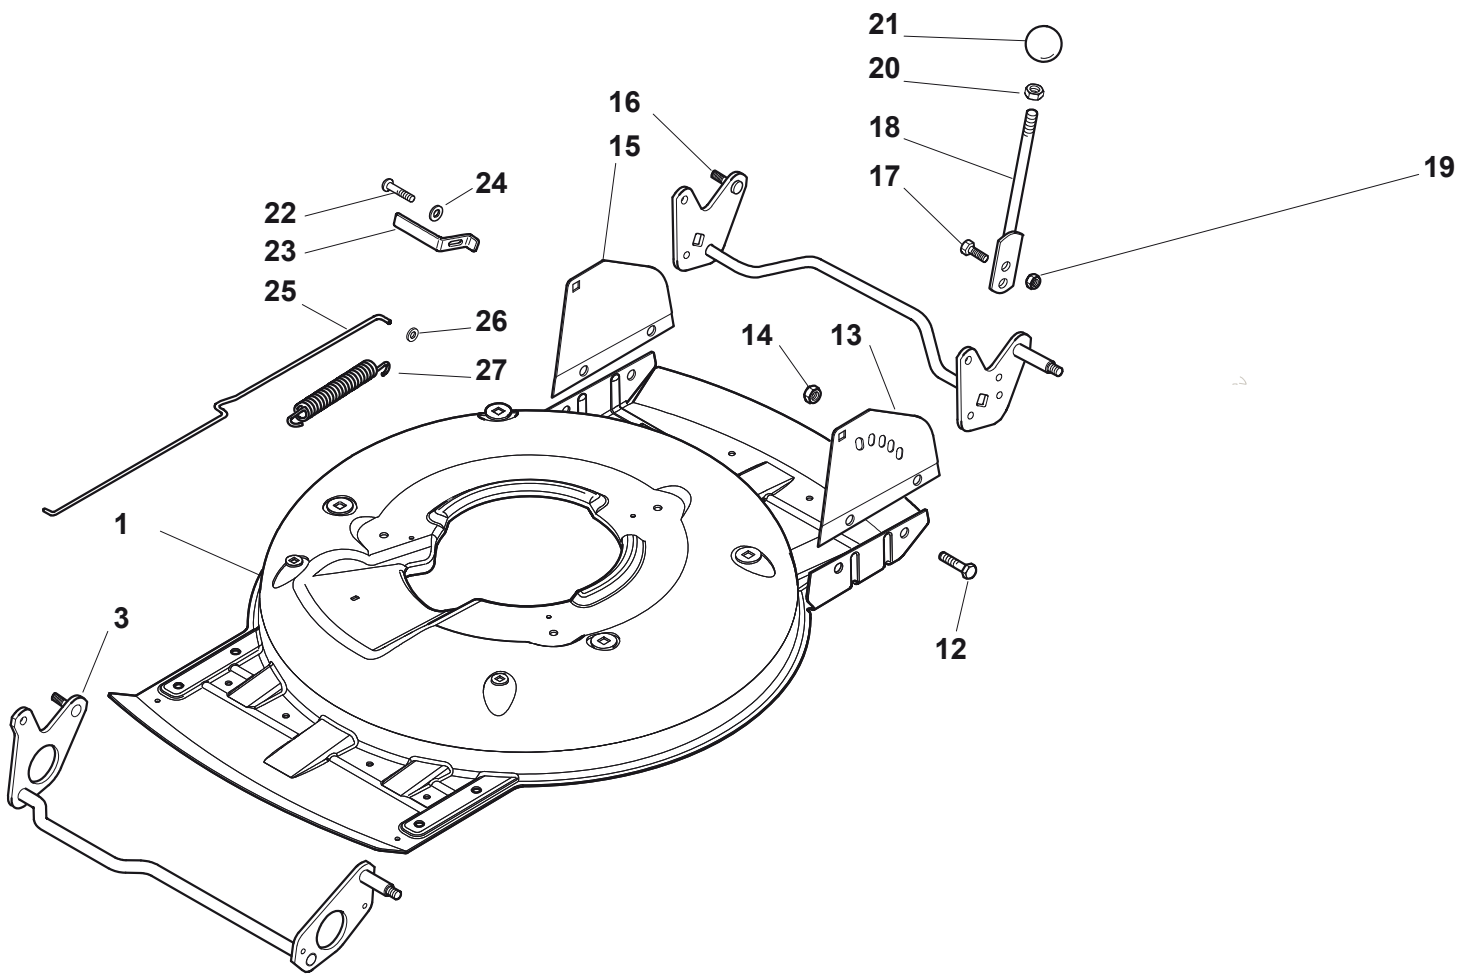

Genuine Spare Parts

www.stiga.com

MULTICLIP 50 S H Model Year 2011

- Use GLOBAL GARDEN PRODUCT Genuine Spare Parts specified in the parts list for repair and/or replacement.
- The contents described in the parts list may change due to improvement.
- The drawings of the spare parts are only indicative and might not represent the part in question exactly.
- The indications "right" - "left" - "front" - "rear" refer to the position of the operator when using the machine.
- When placing orders of parts for repair and/or replacement, make sure that the illustrated parts list is the one applying to the machine's year of manufacture, as shown on the identification plate attached to the machine.

MULTICLIP 50 S H

MULTICLIP 50 S H

Pos. Fig.	Antal Quantity	Art No Part No	Benämning	Description	Anmärkning Notes
1	1	322064691/0	Chassi INOX	Deck INOX	
1	1	81002909/1	Chassi-grå	Deck Grey	
3	1	81002849/0	Hjulaxel-fram	Axle, Front Wheels	
12	4	12791011/0	Skruv	Screw	
13	1	81545105/0	Platta-vä	Left Plate	
14	4	12154510/0	Mutter	Nut	
15	1	81545104/0	Platta-hö	Right Plate	
16	1	81002851/0	Hjulaxel-bakre	Axle, Rear Wheels	
17	2	12789000/0	Skruv	Screw	
18	1	81003323/0	Höjdinställningsspak	Lever, Height Adjustment	
19	2	12154330/0	Mutter	Nut	
20	1	12293200/0	Mutter	Nut	
21	1	22399812/0	Knopp	Knob	
22	2	12735661/0	Skruv	Screw	
23	2	22551529/0	Plåt	Plate	
24	2	12521330/0	Bricka	Washer	
25	1	22033329/0	Höjdinställn.stång	Rod, Height Adjustment Control	
26	2	12604899/0	Låsbricka	Crown Fastener	
27	1	22446184/0	Fjäder	Spring	

MULTICLIP 50 S H

**MULTICLIP 50 S H**

Pos. Fig.	Antal Quantity	Art No Part No	Benämning	Description	Anmärkning Notes
4	3	12728530/0	Skruv	Screw	
5	1	22060220/0	Remskydd	Protection	

MULTICLIP 50 S H

MULTICLIP 50 S H