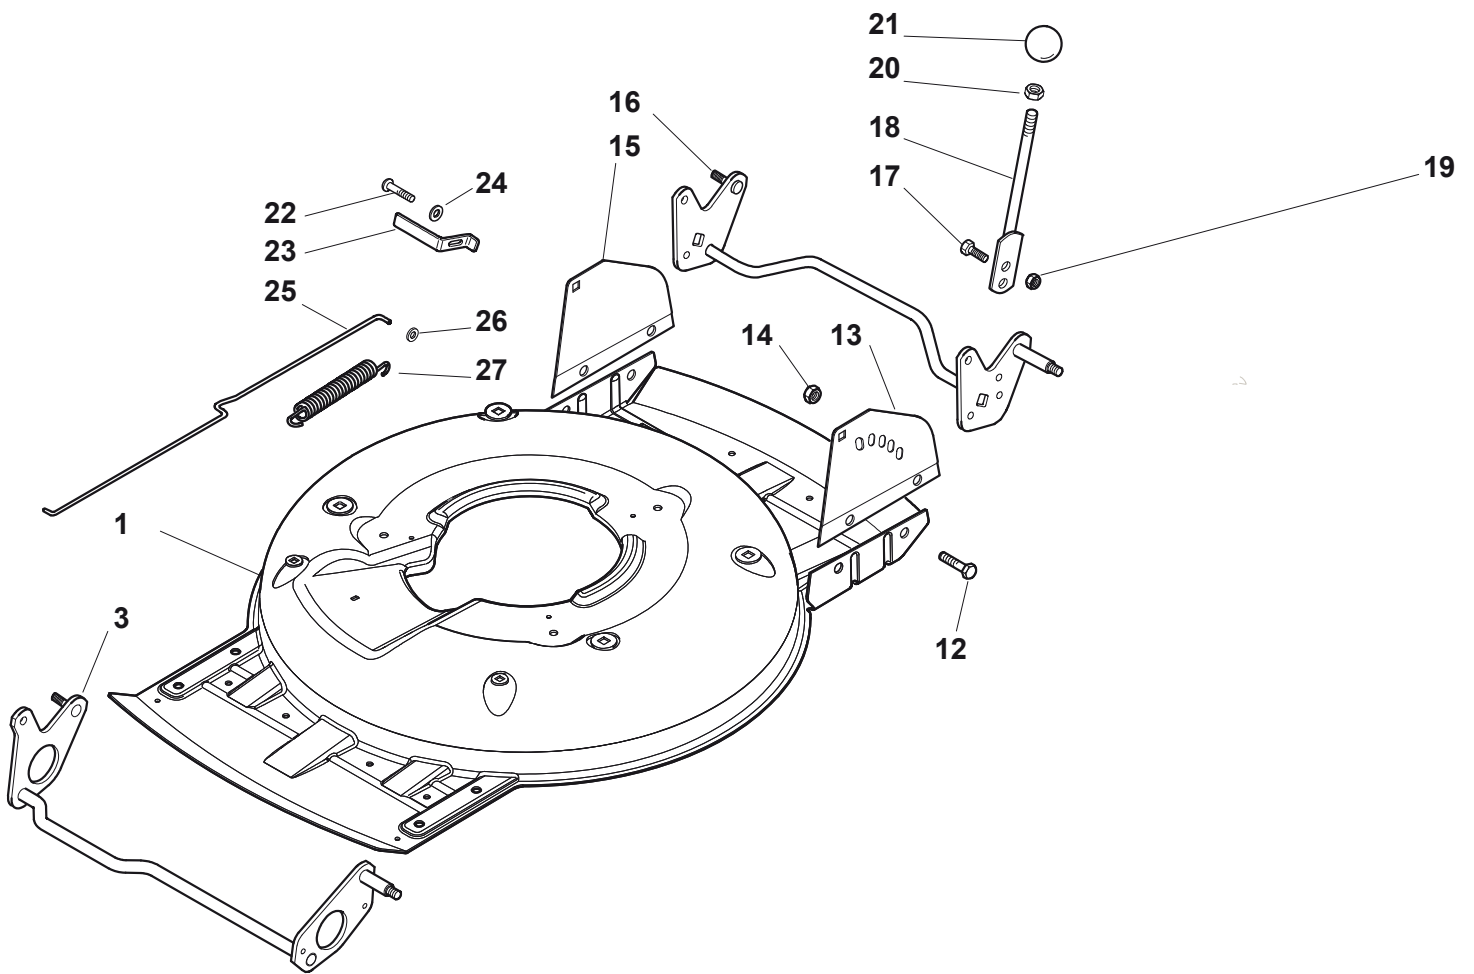

Genuine Spare Parts

www.stiga.com

MULTICLIP 50 SE RENTAL B Model Year 2011

- Use GLOBAL GARDEN PRODUCT Genuine Spare Parts specified in the parts list for repair and/or replacement.
- The contents described in the parts list may change due to improvement.
- The drawings of the spare parts are only indicative and might not represent the part in question exactly.
- The indications "right" - "left" - "front" - "rear" refer to the position of the operator when using the machine.
- When placing orders of parts for repair and/or replacement, make sure that the illustrated parts list is the one applying to the machine's year of manufacture, as shown on the identification plate attached to the machine.

MULTICLIP 50 SE RENTAL B

MULTICLIP 50 SE RENTAL B

Pos. Fig.	Antal Quantity	Art No Part No	Benämning	Description	Anmärkning Notes
1	1	322064691/0	Chassi INOX	Deck INOX	
1	1	81002909/1	Chassi-grå	Deck Grey	
3	1	81002849/0	Hjulaxel-fram	Axle, Front Wheels	
12	4	12791011/0	Skruv	Screw	
13	1	81545105/0	Platta-vä	Left Plate	
14	4	12154510/0	Mutter	Nut	
15	1	81545104/0	Platta-hö	Right Plate	
16	1	81002851/0	Hjulaxel-bakre	Axle, Rear Wheels	
17	2	12789000/0	Skruv	Screw	
18	1	81003323/0	Höjdinställningsspak	Lever, Height Adjustment	
19	2	12154330/0	Mutter	Nut	
20	1	12293200/0	Mutter	Nut	
21	1	22399812/0	Knopp	Knob	
22	2	12735661/0	Skruv	Screw	
23	2	22551529/0	Plåt	Plate	
24	2	12521330/0	Bricka	Washer	
25	1	22033329/0	Höjdinställn.stång	Rod, Height Adjustment Control	
26	2	12604899/0	Låsbricka	Crown Fastener	
27	1	22446184/0	Fjäder	Spring	