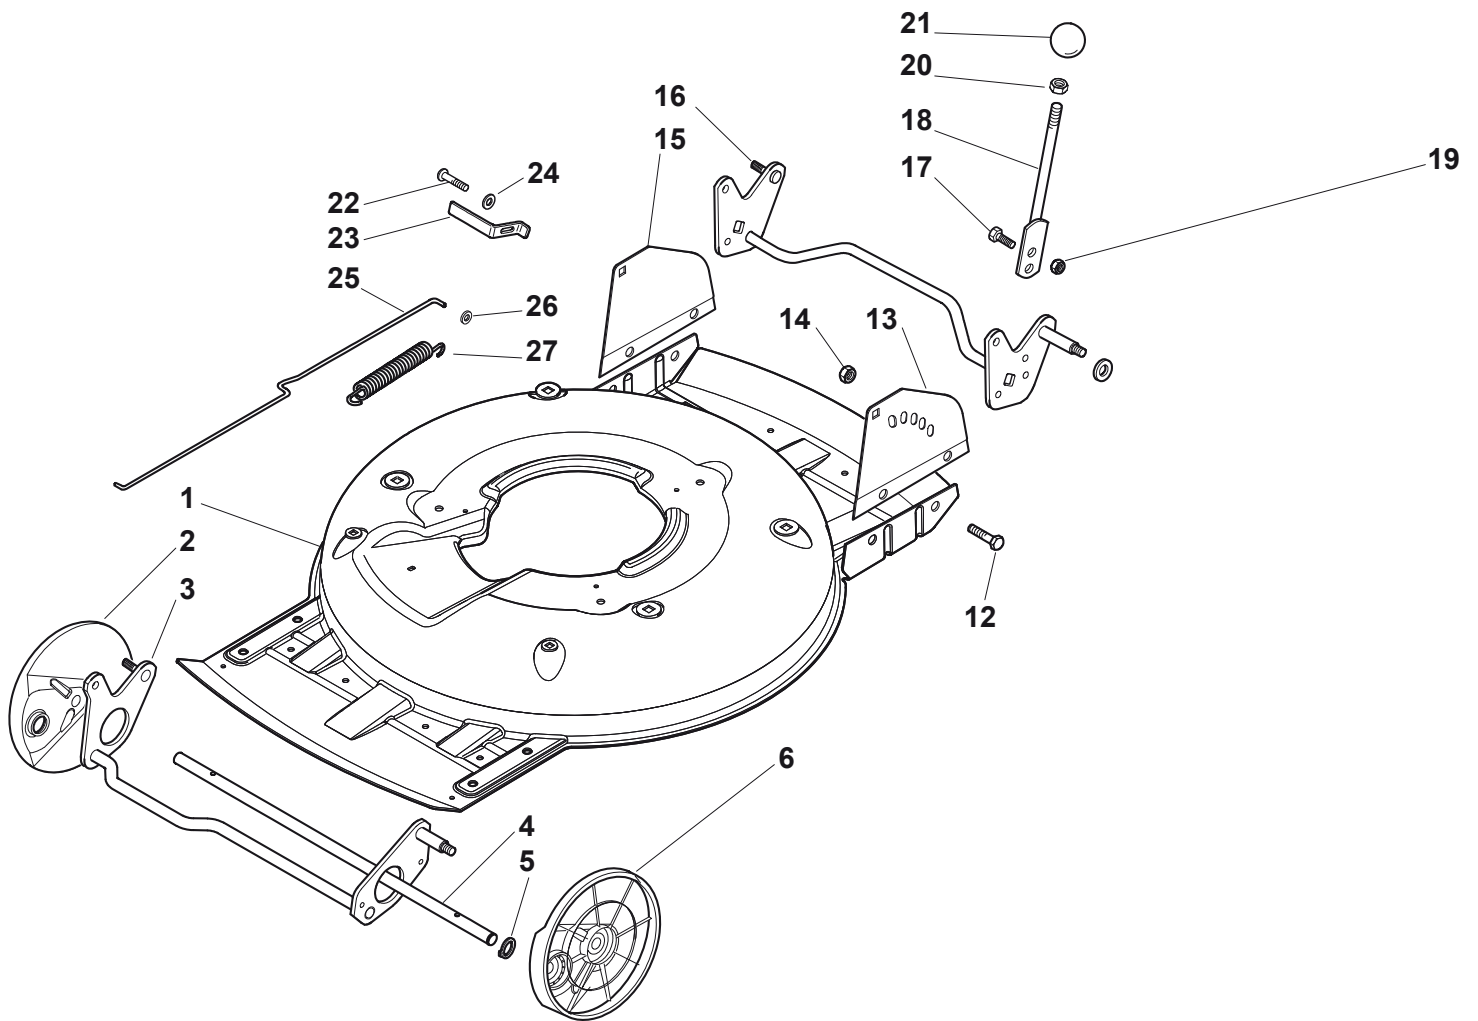

Genuine Spare Parts

www.stiga.com

MULTICLIP 50 PLUS Model Year 2011

- Use GLOBAL GARDEN PRODUCT Genuine Spare Parts specified in the parts list for repair and/or replacement.
- The contents described in the parts list may change due to improvement.
- The drawings of the spare parts are only indicative and might not represent the part in question exactly.
- The indications "right" - "left" - "front" - "rear" refer to the position of the operator when using the machine.
- When placing orders of parts for repair and/or replacement, make sure that the illustrated parts list is the one applying to the machine's year of manufacture, as shown on the identification plate attached to the machine.

MULTICLIP 50 PLUS

MULTICLIP 50 PLUS

Pos. Fig.	Antal Quantity	Art No Part No	Benämning	Description	Anmärkning Notes
1	1	322064691/0	Chassi INOX	Deck INOX	
1	1	81002909/1	Chassi-grå	Deck Grey	
2	1	22600093/0	Hjulskydd	Protection, L Wheel	
3	1	81002849/0	Hjulaxel-fram	Axle, Front Wheels	
4	1	22033397/0	Axel	Axle, Front Wheels	
5	2	22020050/0	Låsring	Snap Ring	
6	1	22600092/0	Hjulskydd	Protection, R Wheel	
12	4	12791011/0	Skruv	Screw	
13	1	81545105/0	Platta-vä	Left Plate	
14	4	12154510/0	Mutter	Nut	
15	1	81545104/0	Platta-hö	Right Plate	
16	1	81002851/0	Hjulaxel-bakre	Axle, Rear Wheels	
17	2	12789000/0	Skruv	Screw	
18	1	81003323/0	Höjdinställningsspak	Lever, Height Adjustment	
19	2	12154330/0	Mutter	Nut	
20	1	12293200/0	Mutter	Nut	
21	1	22399812/0	Knopp	Knob	
22	2	12735661/0	Skruv	Screw	
23	2	22551529/0	Plåt	Plate	
24	2	12521330/0	Bricka	Washer	
25	1	22033329/0	Höjdinställn.stång	Rod, Height Adjustment Control	
26	2	12604899/0	Låsbricka	Crown Fastener	
27	1	22446184/0	Fjäder	Spring	