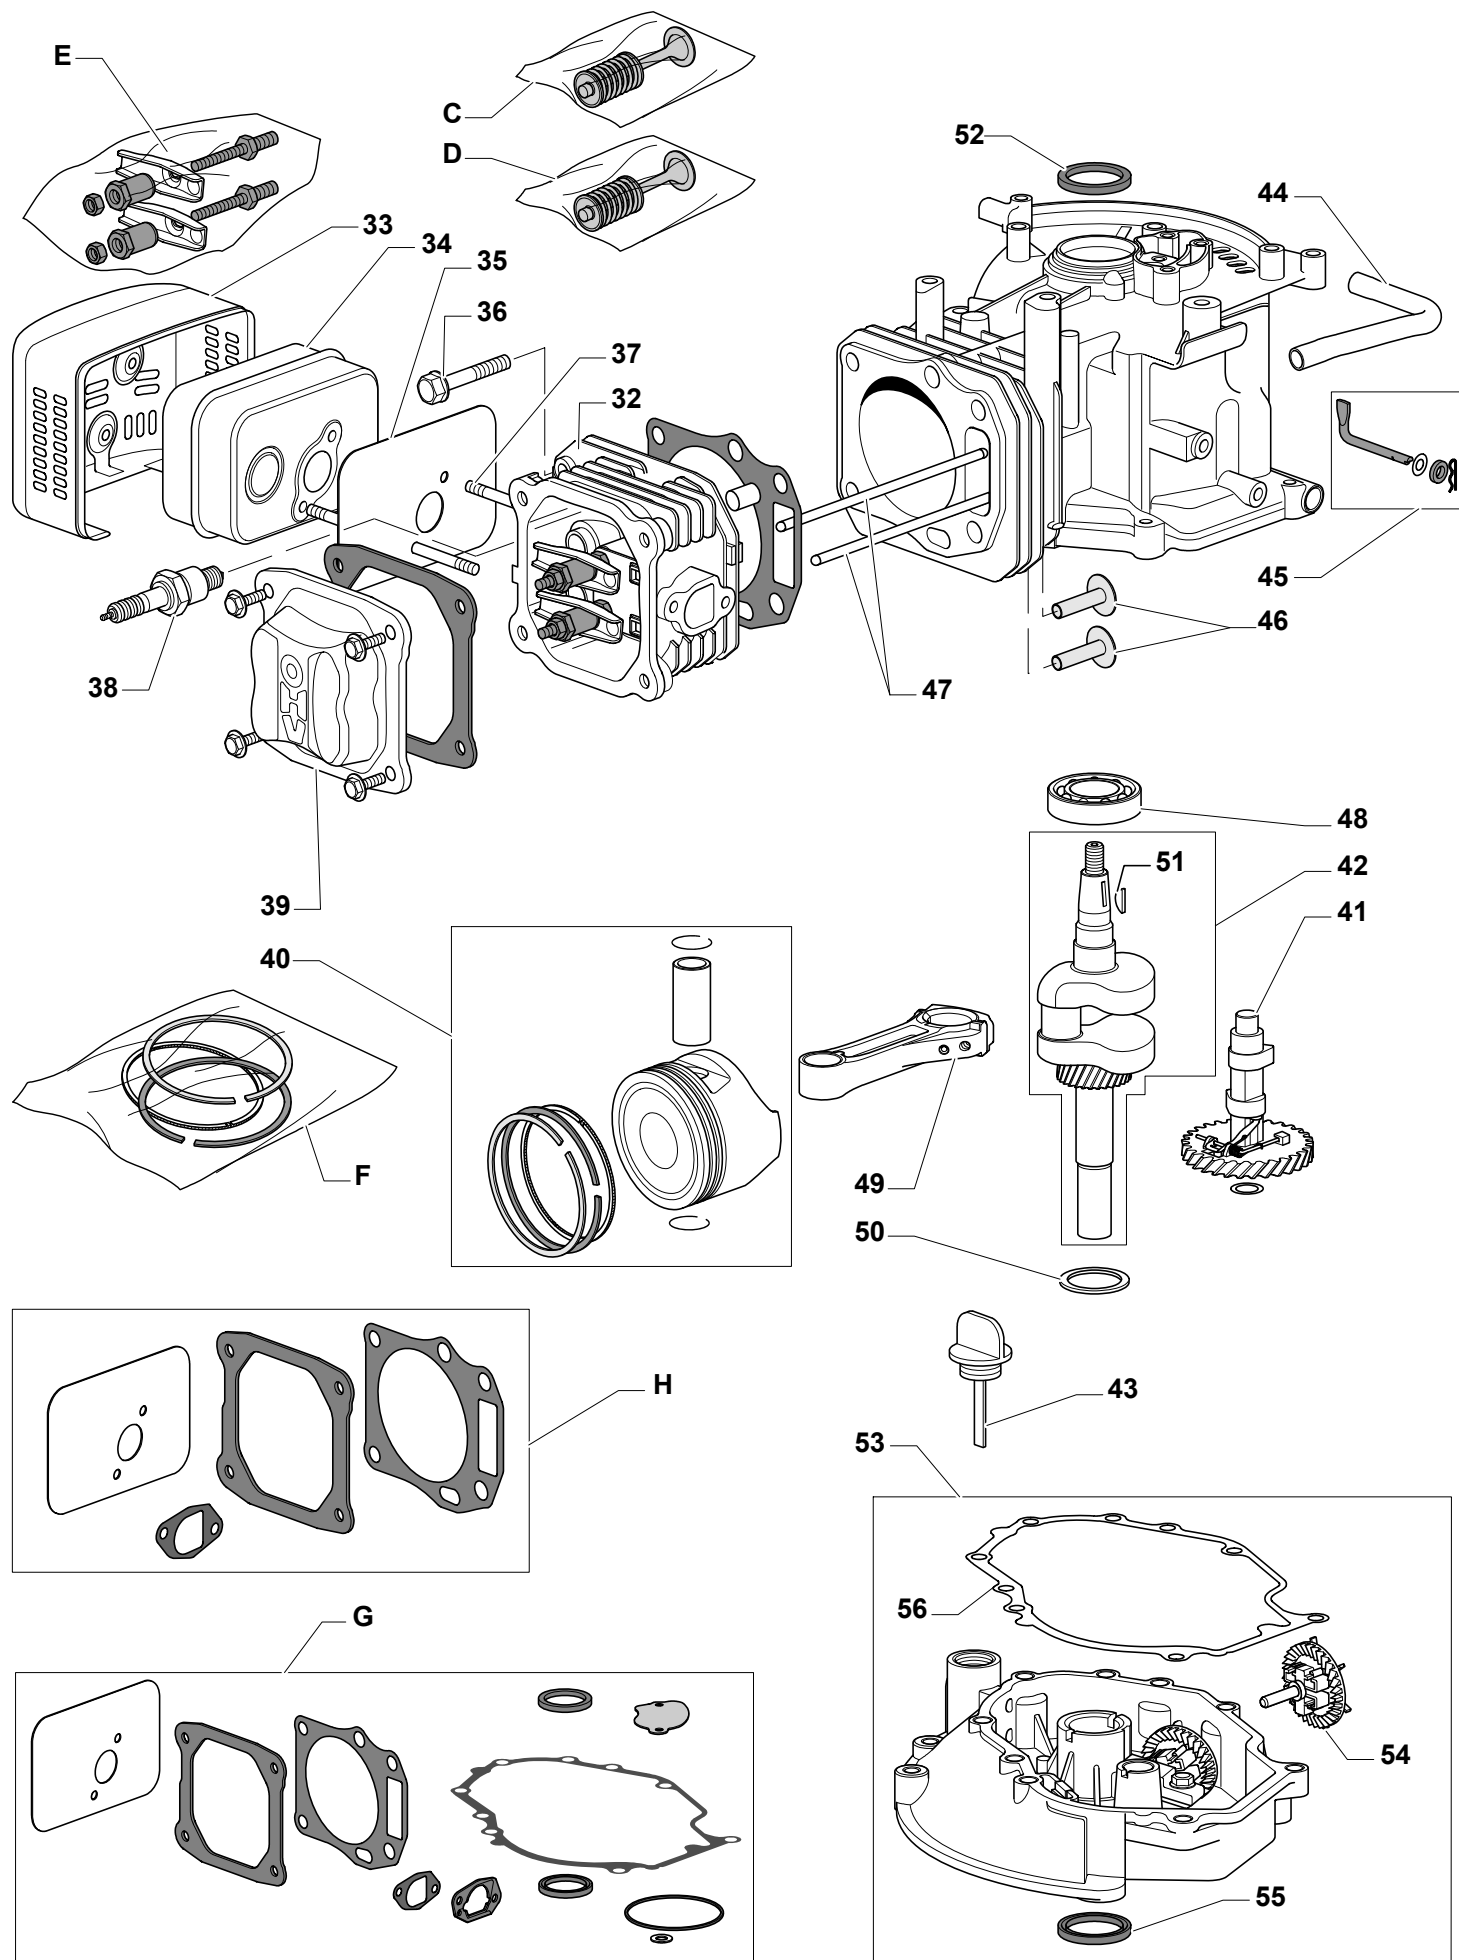

MULTICLIP 50 PLUS

MULTICLIP 50 PLUS

Pos. Fig.	Antal Quantity	Art No Part No	Benämning	Description	Anmärkning Notes
E	1	118550273/0	Valve Arm Set	Valve Arm Set	
C	1	118550292/0	Intake Valve Assy	Intake Valve Assy	
D	1	118550294/0	Exhaust Valve Assy	Exhaust Valve Assy	
F	1	118550384/0	Piston, Ring Set	Piston, Ring Set	
G	1	118550403/0	Packning	Engine Gasket Set	
H	1	118550405/0	Cylinder Head Gasket Set	Cylinder Head Gasket Set	
32	1	118550244/0	Cylinder Head Assy	Cylinder Head Assy	
33	1	118550268/1	Ljuddämparskydd	Muffler Guard	
34	1	118550269/0	Ljuddämpare	Muffler	
35	1	118550270/0	Ljuddämparskydd	Gasket, Muffler	
36	4	118550297/0	Skruv	Screw	
37	2	118550298/0	Skruv	Stud Bolt	
38	1	9400-0244-00	Tändstift	Spark Plug	
39	1	118550296/1	Cover Comp., Head	Cover Comp., Head	
40	1	118550387/0	Kolv kpl	Piston Assy	
41	1	118550271/0	Camshaft Assy	Camshaft Assy	
42	1	118550385/0	Vevaxel	Crankshaft	
43	1	118550381/0	Oljevol	Tank Cap	
44	1	118550377/0	Oljeslang	Breather Fule Pipe	
45	1	118550308/0	Vevaxel	Shaft, Governor Arm Assy	
46	1	118550291/0	Valve Lifter Assy	Valve Lifter Assy	
47	1	118550289/0	Push Rods Assy	Push Rods Assy	
48	1	118550280/0	Kullager	Bearing	
49	1	118550284/0	Connecting Rod Assy	Connecting Rod Assy	
50	1	118550283/0	Bricka	Washer	
51	1	118550288/0	Kil	Flywheel Key	
52	1	118550300/0	Tätningring	Oil Seal	
53	1	118550382/0	Vevhus	Crankcase Cover Assy	
54	1	118550312/0	Speed Governor Assy	Speed Governor Assy	
55	1	118550379/0	Tätningring	Oil Seal	
56	1	118550380/0	Packning	Crankcase Gasket