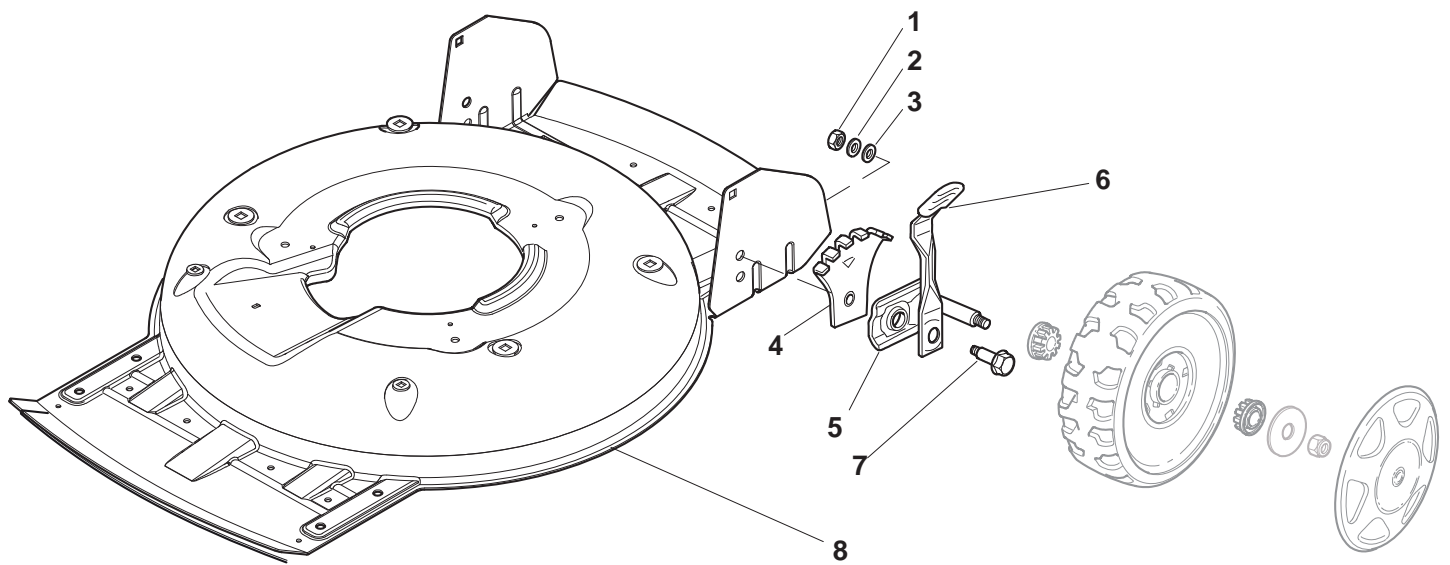

MULTICLIP 50 B

MULTICLIP 50 B

Pos. Fig.	Antal Quantity	Art No Part No	Benämning	Description	Anmärkning Notes
1	4	12293200/0	Mutter	Nut	
2	4	12583500/0	Bricka	Grower	
3	4	12523070/0	Bricka	Washer	
4	4	22735547/0	Höjdinställn.sektor	Sector, Height Adjustment	
5	4	81005082/0	Hjulfäste	Support, Wheel	
6	4	81003286/0	Höjdinställningsspak	Lever, Height Adjustment	
7	4	22519811/0	Stift	Pin	
8	1	81002907/1	Chassi-gul	Deck Yellow