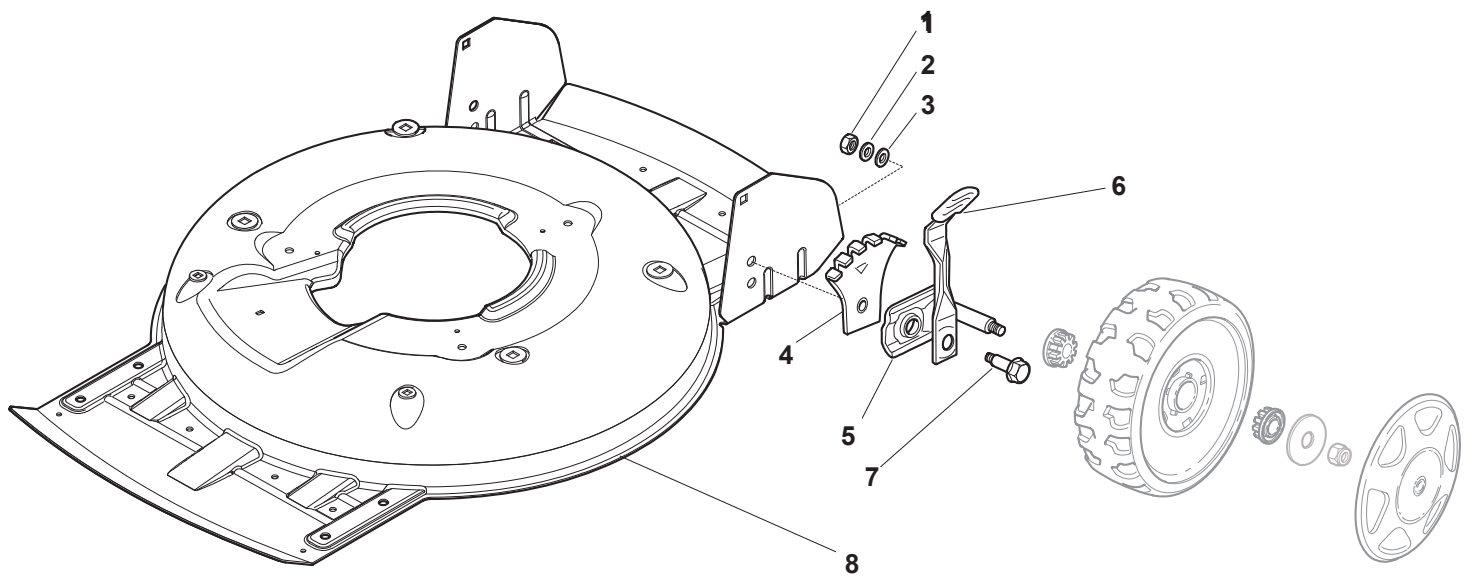

MULTICLIP 50

MULTICLIP 50

Pos. Fig.	Antal Quantity	Art No Part No	Benämning	Description	Anmärkning Notes
1	4	12293200/0	Mutter	Nut	
2	4	12583500/0	Bricka	Grower	
3	4	12523070/0	Bricka	Washer	
4	4	22735547/0	Höjdinställn.sektor	Sector, Height Adjustment	
5	4	81005082/0	Hjulfäste	Support, Wheel	
6	4	81003286/0	Höjdinställningsspak	Lever, Height Adjustment	
7	4	22519811/0	Stift	Pin	
8	1	81002907/1	Chassi-gul	Deck Yellow