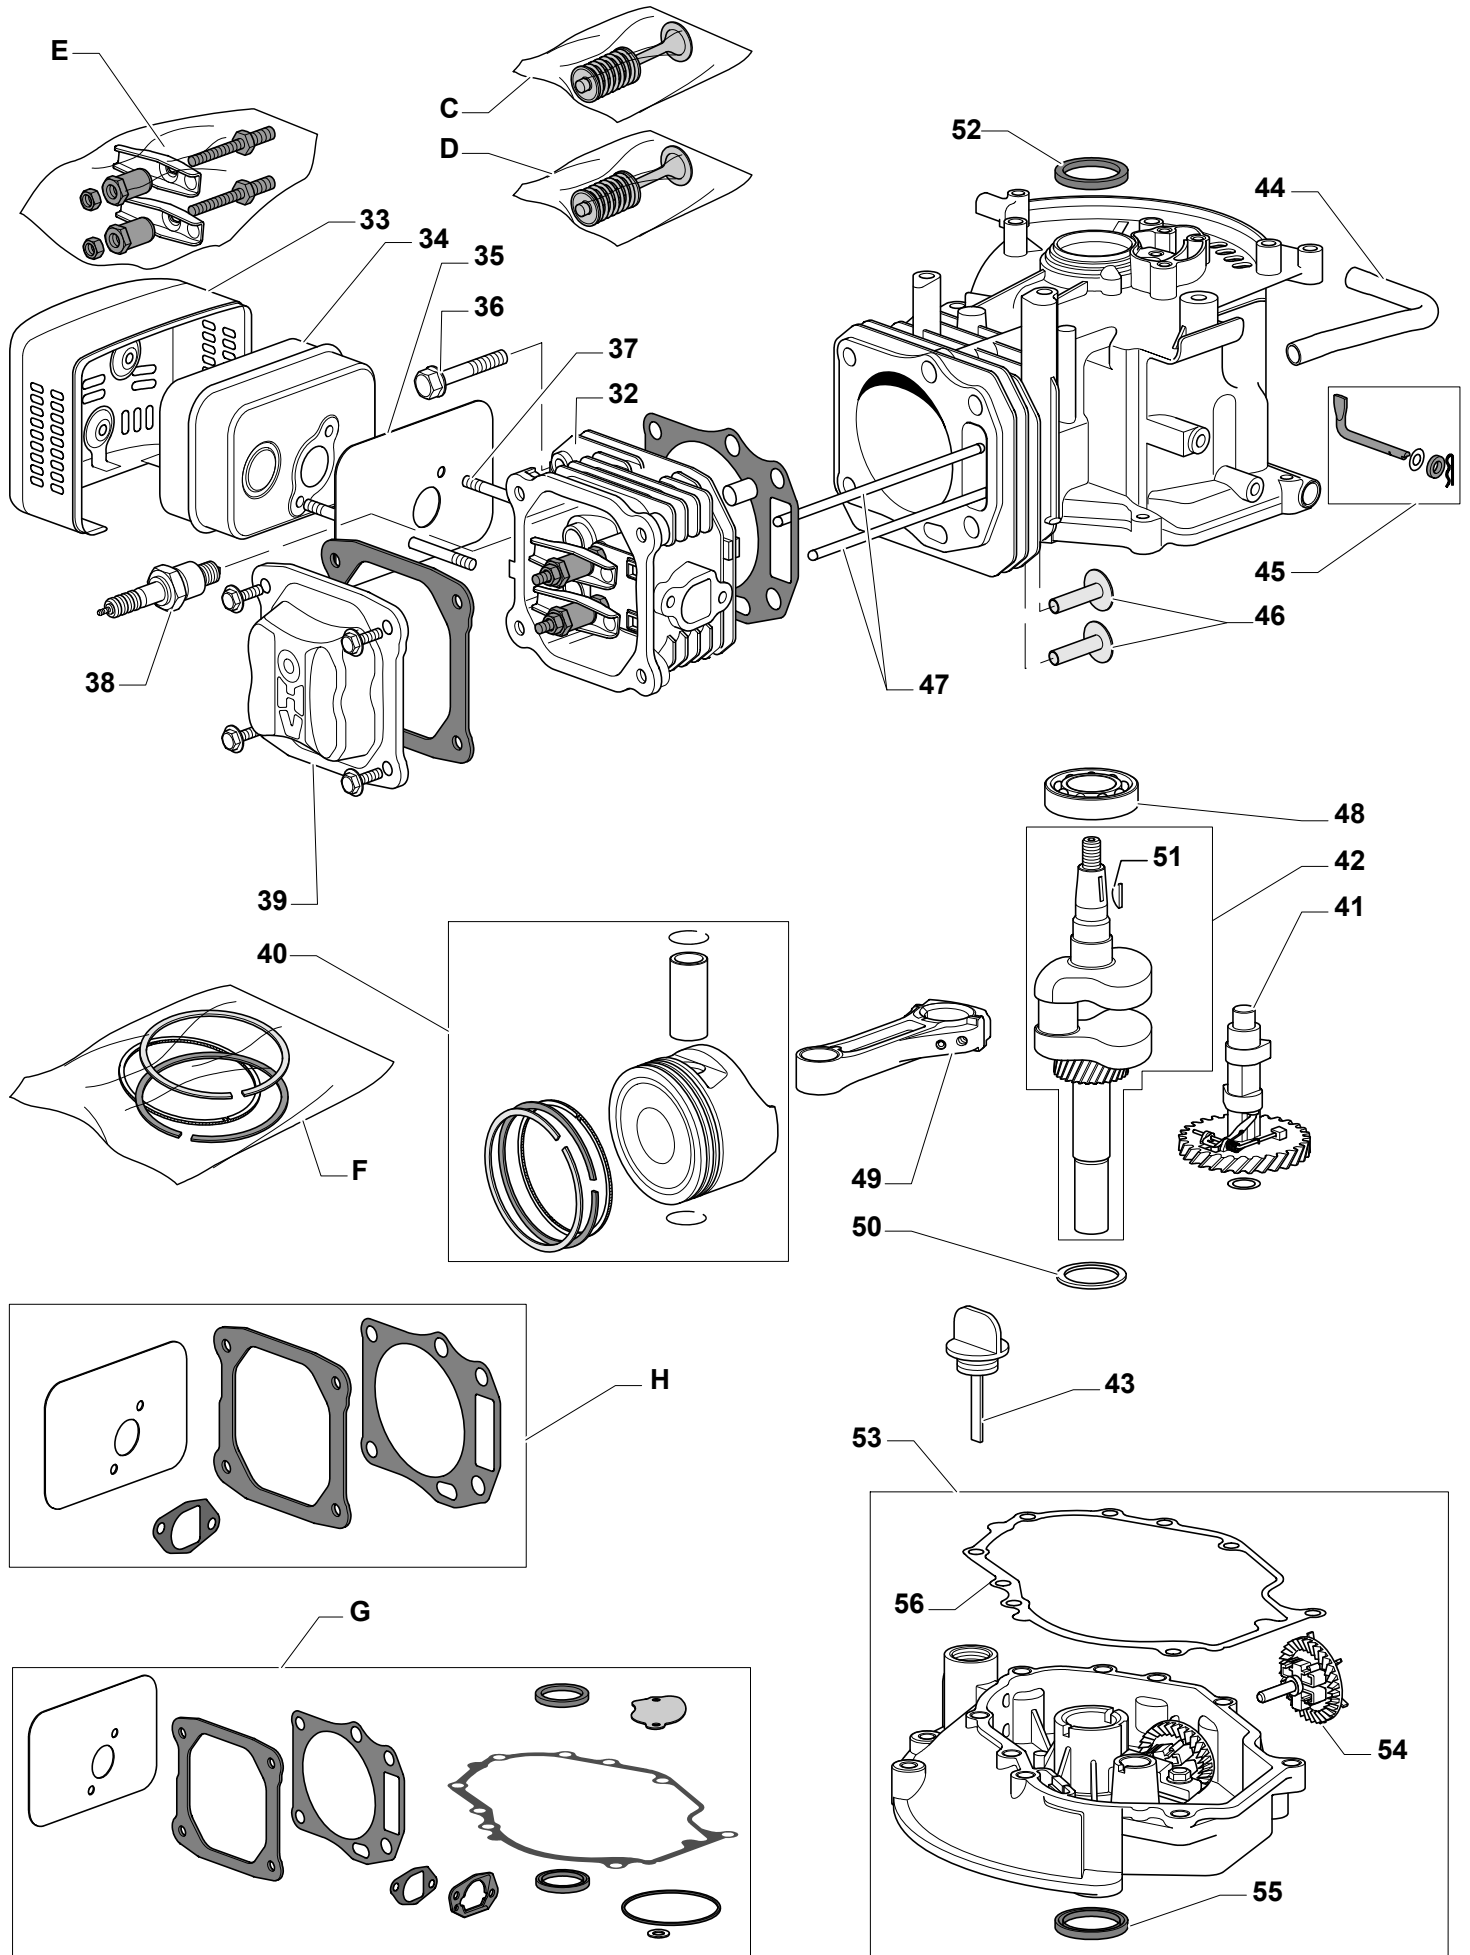

MULTICLIP 50

MULTICLIP 50

Pos. Fig.	Antal Quantity	Art No Part No	Benämning	Description	Anmärkning Notes
E	1	118550273/0	Valve Arm Set	Valve Arm Set	
C	1	118550292/0	Intake Valve Assy	Intake Valve Assy	
D	1	118550294/0	Exhaust Valve Assy	Exhaust Valve Assy	
F	1	118550384/0	Piston, Ring Set	Piston, Ring Set	
G	1	118550403/0	Packning	Engine Gasket Set	
H	1	118550405/0	Cylinder Head Gasket Set	Cylinder Head Gasket Set	
32	1	118550244/0	Cylinder Head Assy	Cylinder Head Assy	
33	1	118550268/1	Ljuddämparskydd	Muffler Guard	
34	1	118550269/0	Ljuddämpare	Muffler	
35	1	118550270/0	Ljuddämpare	Gasket, Muffler	
36	4	118550297/0	Skruv	Screw	
37	2	118550298/0	Skruv	Stud Bolt	
38	1	9400-0244-00	Tändstift	Spark Plug	
39	1	118550296/1	Cover Comp., Head	Cover Comp., Head	
40	1	118550387/0	Kolv kpl	Piston Assy	
41	1	118550271/0	Camshaft Assy	Camshaft Assy	
42	1	118550385/0	Vevaxel	Crankshaft	
43	1	118550381/0	Oljevol	Tank Cap	
44	1	118550377/0	Oljeslang	Breather Fule Pipe	
45	1	118550308/0	Vevaxel	Shaft, Governor Arm Assy	
46	1	118550291/0	Valve Lifter Assy	Valve Lifter Assy	
47	1	118550289/0	Push Rods Assy	Push Rods Assy	
48	1	118550280/0	Kullager	Bearing	
49	1	118550284/0	Connecting Rod Assy	Connecting Rod Assy	
50	1	118550283/0	Bricka	Washer	
51	1	118550288/0	Kil	Flywheel Key	
52	1	118550300/0	Tätningring	Oil Seal	
53	1	118550382/0	Vevhus	Crankcase Cover Assy	
54	1	118550312/0	Speed Governor Assy	Speed Governor Assy	
55	1	118550379/0	Tätningring	Oil Seal	
56	1	118550380/0	Packning	Crankcase Gasket