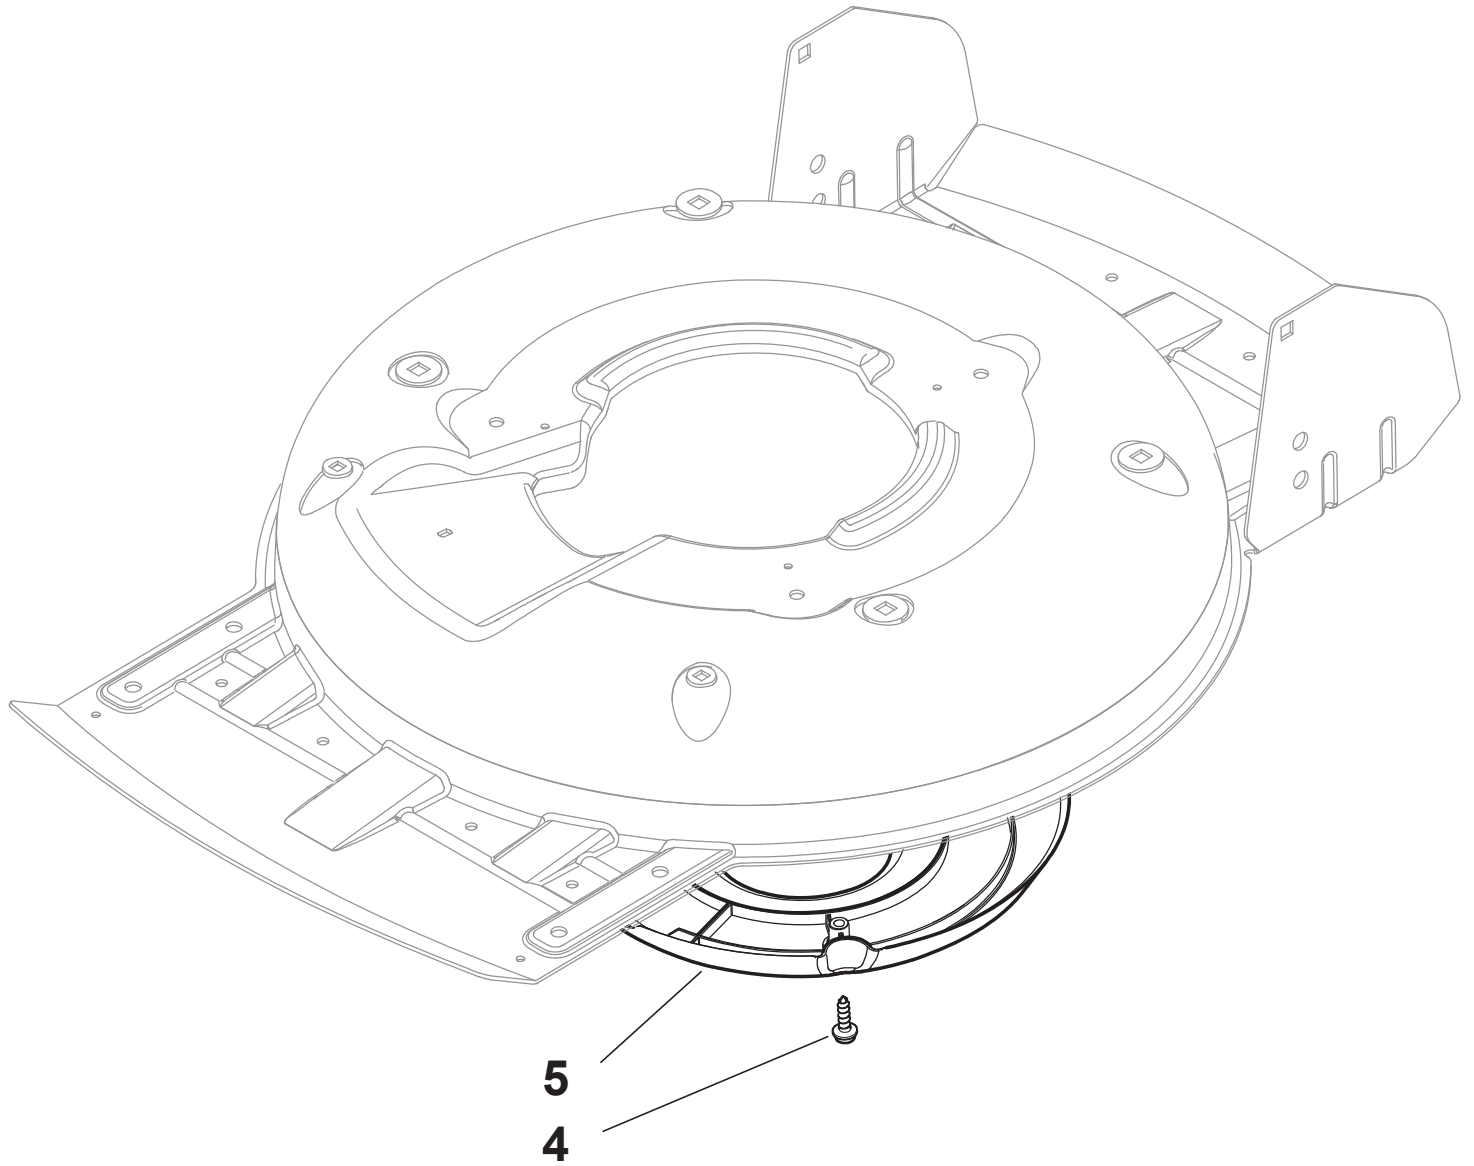

MULTICLIP 50

MULTICLIP 50

Pos. Fig.	Antal Quantity	Art No Part No	Benämning	Description	Anmärkning Notes
4	3	12728530/0	Skruv	Screw	
5	1	22060220/0	Remskydd	Protection