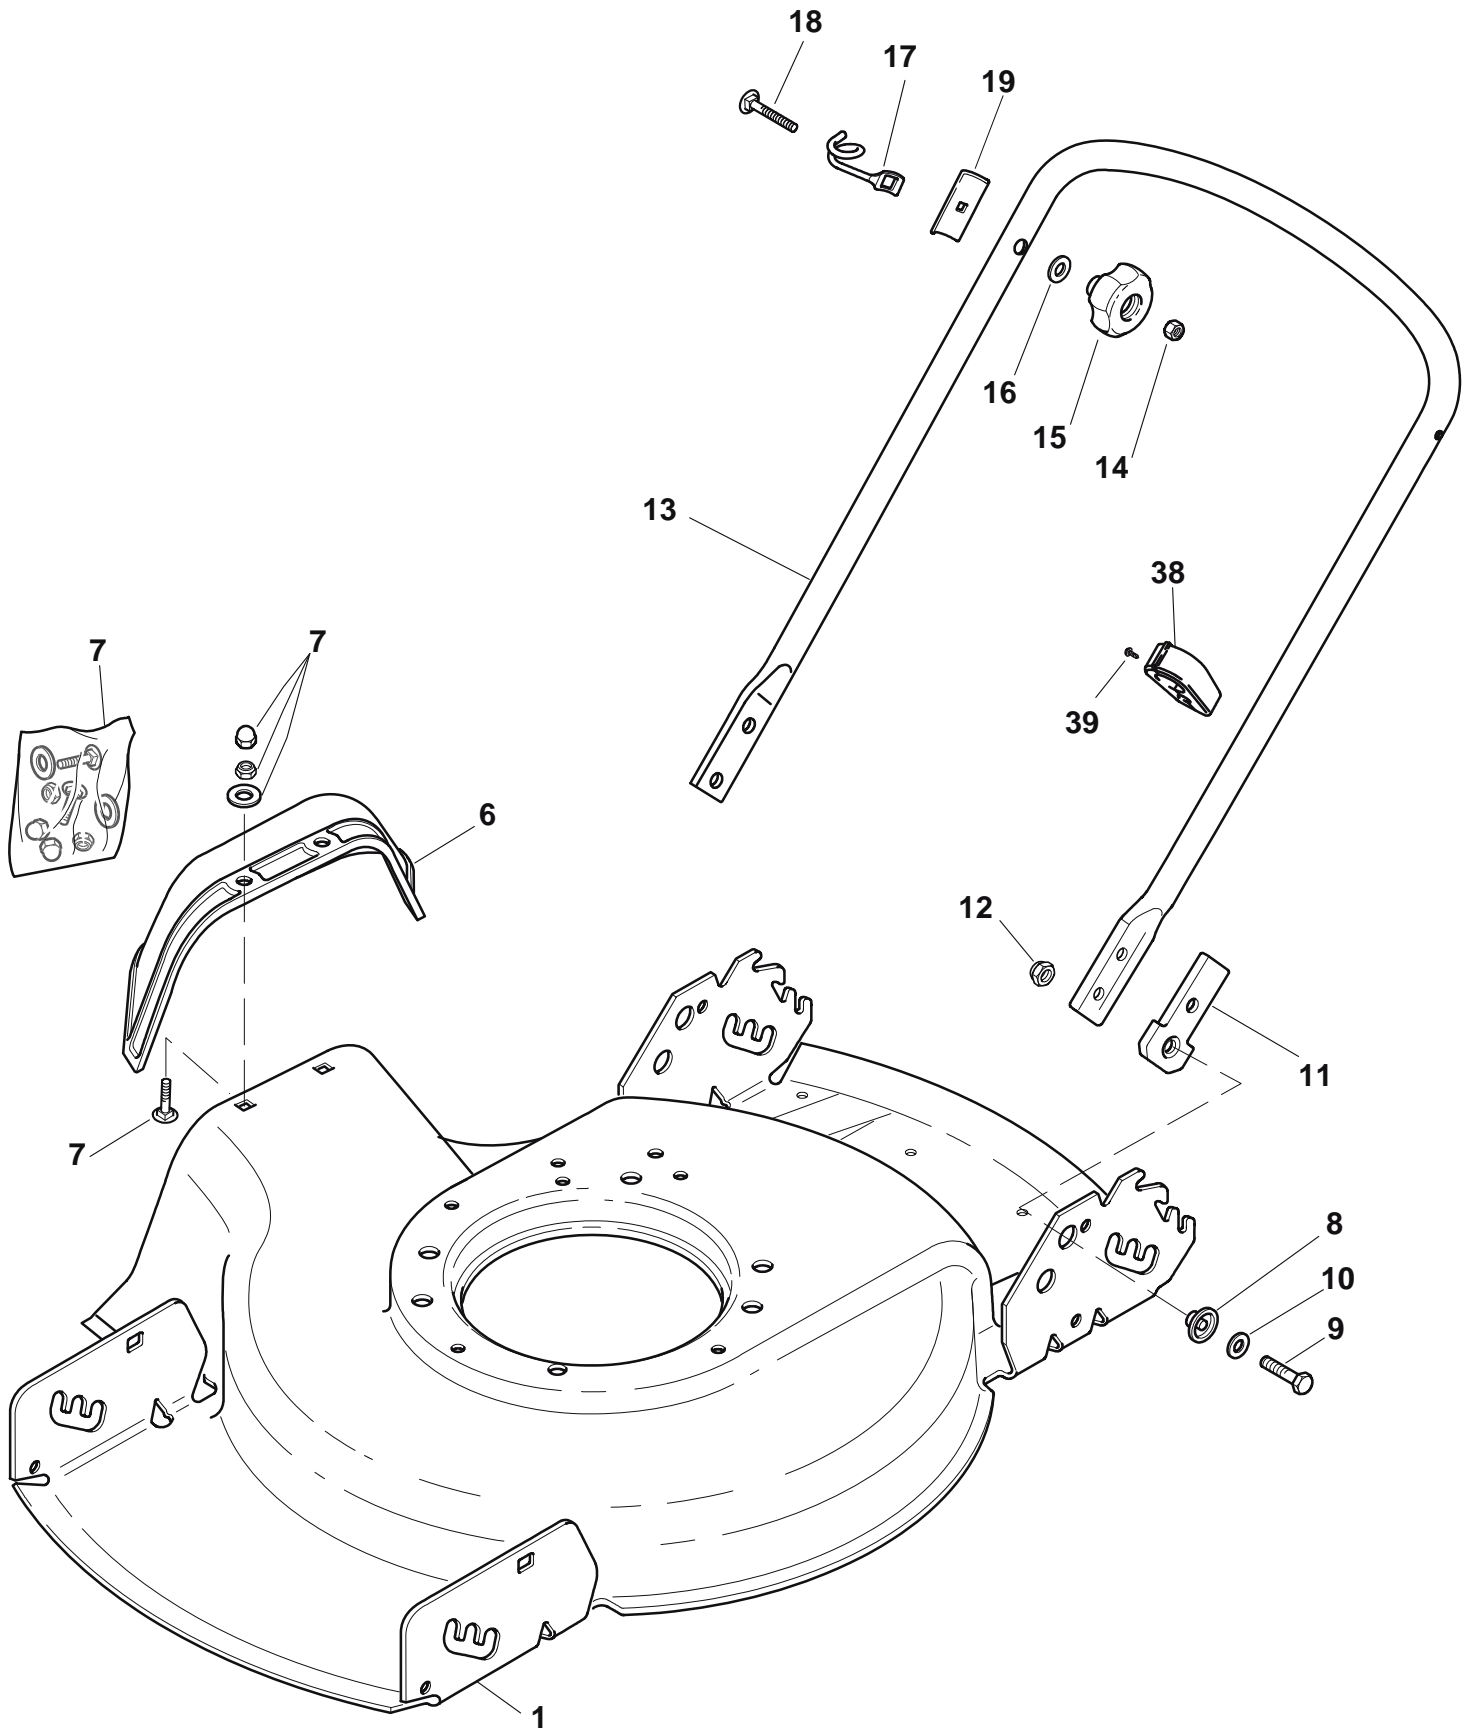

DINO 47 B

Pos. Fig.	Antal Quantity	Art No Part No	Benämning	Description	Anmärkning Notes
1	1	81002984/0	Chassi-gul	Deck Yellow	
6	1	22600159/0	Skydd	Protection	
7	1	81008502/0	Skruvsats	Outfit, Screws	
8	4	22041958/0	Bussning	Isolation Compass	
9	4	12793701/0	Skruv	Screw	
10	4	22671651/0	Bricka	Washer	
11	2	22551577/0	Isoleringsplatta	Plate	
12	4	12155000/0	Mutter	Nut	
13	1	81006639/0	Styre-underdel	Handle, Lower Part	
14	2	12361005/0	Mutter	Nut	
15	2	22399810/0	Knopp	Knob	
16	2	12521350/0	Bricka	Washer	
17	1	22430311/0	Fjäder	Guide Spring	
18	2	12820655/0	Skruv	Screw	
19	2	22545137/0	Fästplatta	Plate For Handle Fastening	
38	1	22192001/0	Kabelhållare	Anchor Clamp	
39	1	12728691/0	Skruv	Screw