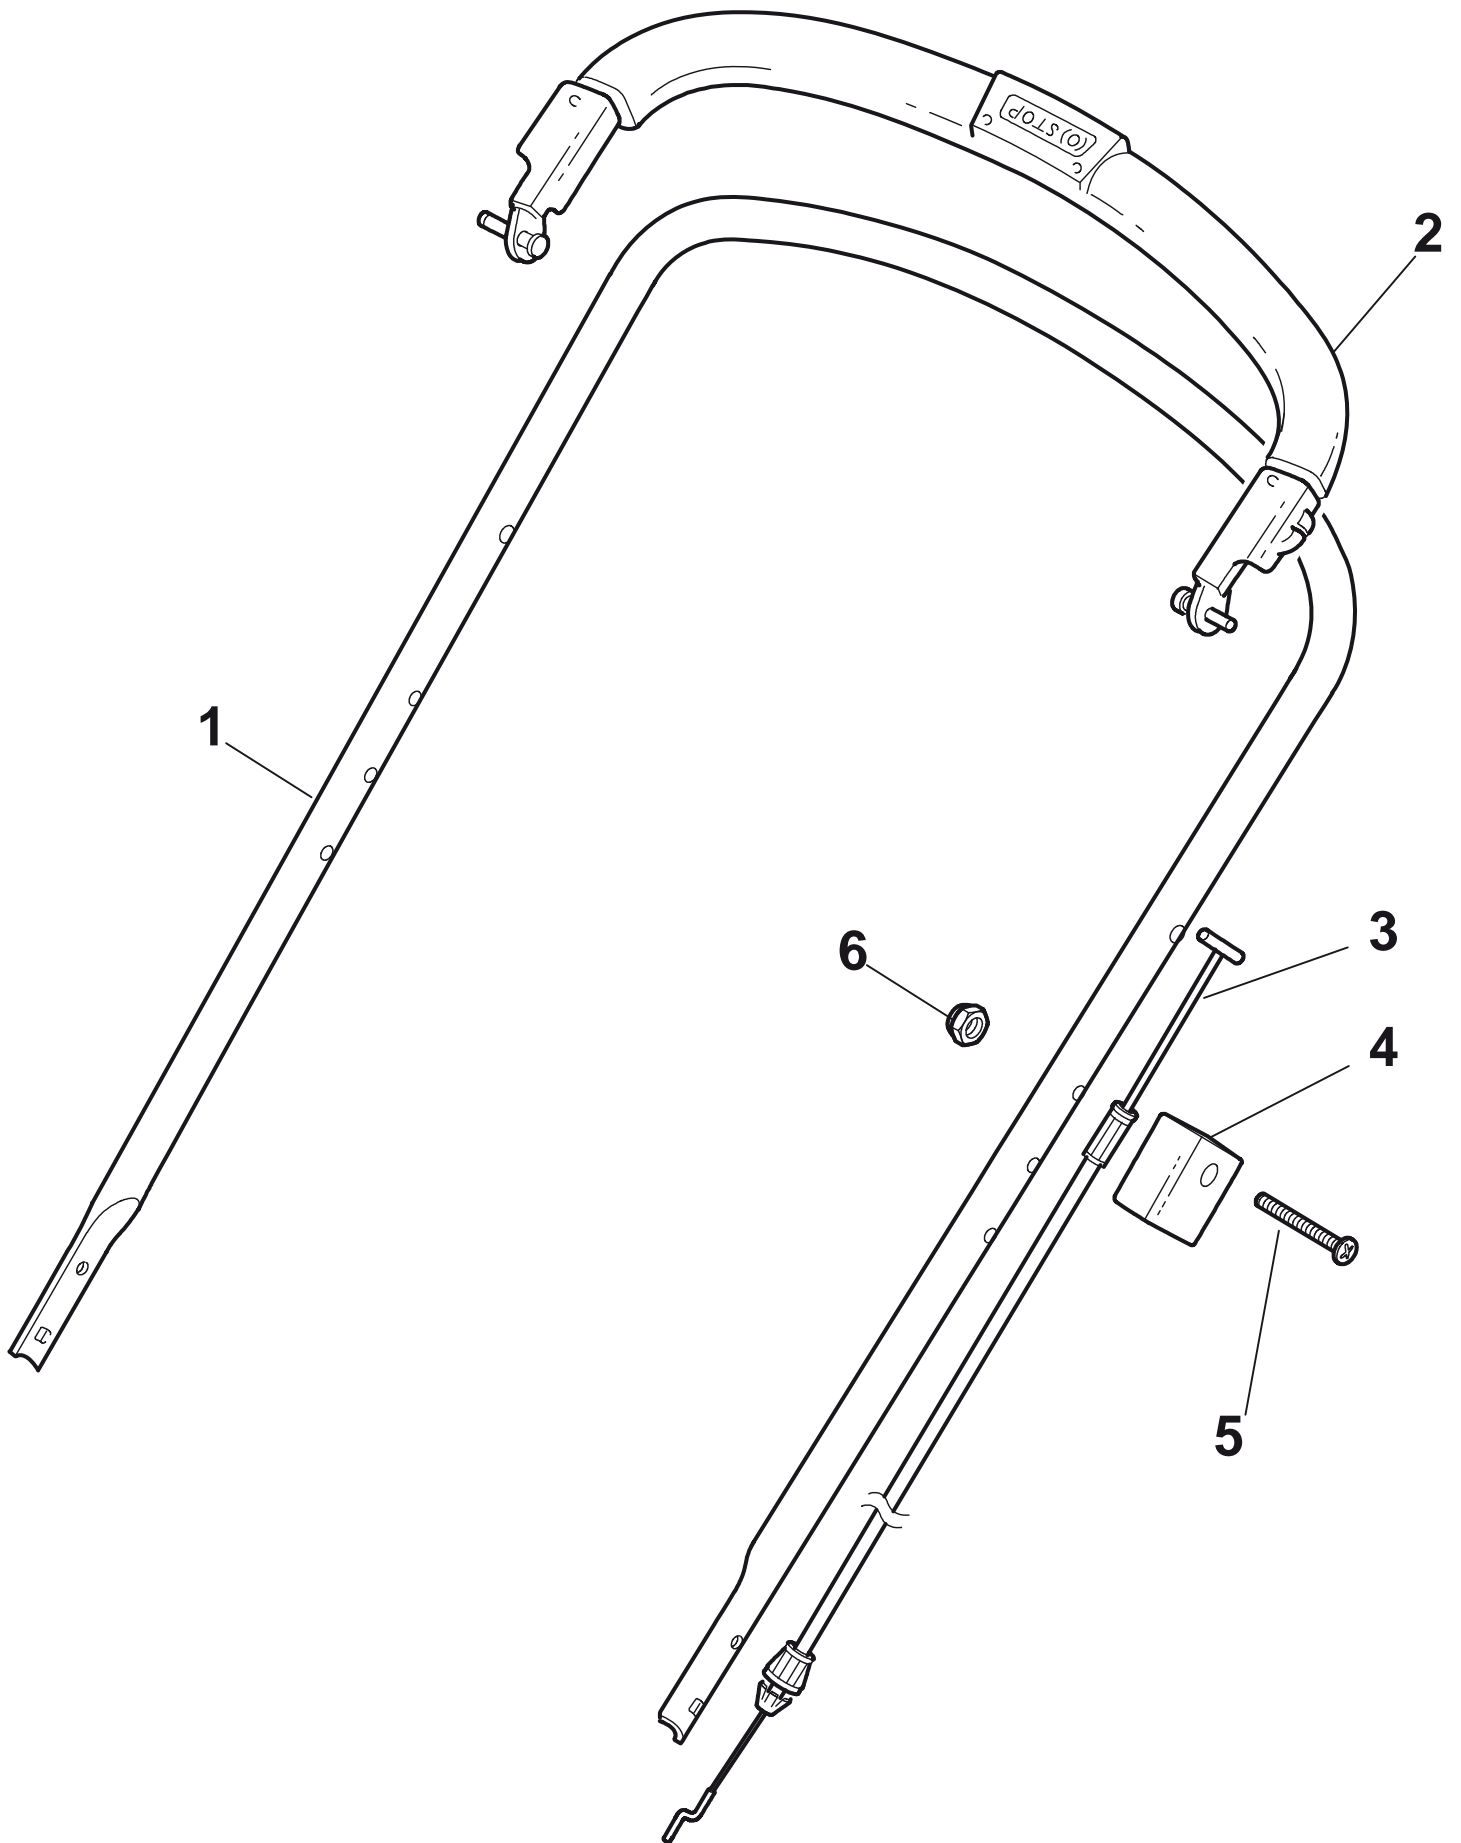

Genuine Spare Parts

www.stiga.com

DINO 47 B Model Year 2011

- Use GLOBAL GARDEN PRODUCT Genuine Spare Parts specified in the parts list for repair and/or replacement.
- The contents described in the parts list may change due to improvement.
- The drawings of the spare parts are only indicative and might not represent the part in question exactly.
- The indications "right" - "left" - "front" - "rear" refer to the position of the operator when using the machine.
- When placing orders of parts for repair and/or replacement, make sure that the illustrated parts list is the one applying to the machine's year of manufacture, as shown on the identification plate attached to the machine.

**DINO 47 B**

Pos. Fig.	Antal Quantity	Art No Part No	Benämning	Description	Anmärkning Notes
1	1	81006618/1	Styre-överdel	Handle, Upper Part	
2	1	81003298/1	Reglagebygel	Lever, Engine Brake	
3	1	81000685/0	Motorbromswire	Cable, Thread Engine Brake	
4	1	22551640/0	Plåt	Plate	
5	1	12727783/0	Skruv	Screw	
6	1	12154510/0	Mutter	Nut	

DINO 47 B

Pos. Fig.	Antal Quantity	Art No Part No	Benämning	Description	Anmärkning Notes
1	1	12291000/0	Mutter	Nut	
2	1	12581500/0	Stift	Grower	
3	1	22171005/0	Distans	Spacer	
4	1	12521360/0	Bricka	Washer	
5	1	12508100/0	Rivet	Spring Washer	
6	1	81007220/0	Gasarm	Lever, Throttle	
7	1	81007080/0	Gaswire	Throttle Cable	
8	1	12815000/0	Skruv	Screw	
9	1	114356905/0	Dekal	Label	

DINO 47 B

Pos. Fig.	Antal Quantity	Art No Part No	Benämning	Description	Anmärkning Notes
1	1	22465617/0	Nav	Hub	
2	1	81004124/1	Kniv	Blade Standard	
3	1	12530140/0	Bricka	Washer	
4	1	12735694/0	Skruv	Screw	
5	1	12139100/0	Låsring	Feather, Crankshaft Ø 22.2	
6	3	112735108/1	Skruv	Screw	
7	3	12521355/0	Bricka	Washer	