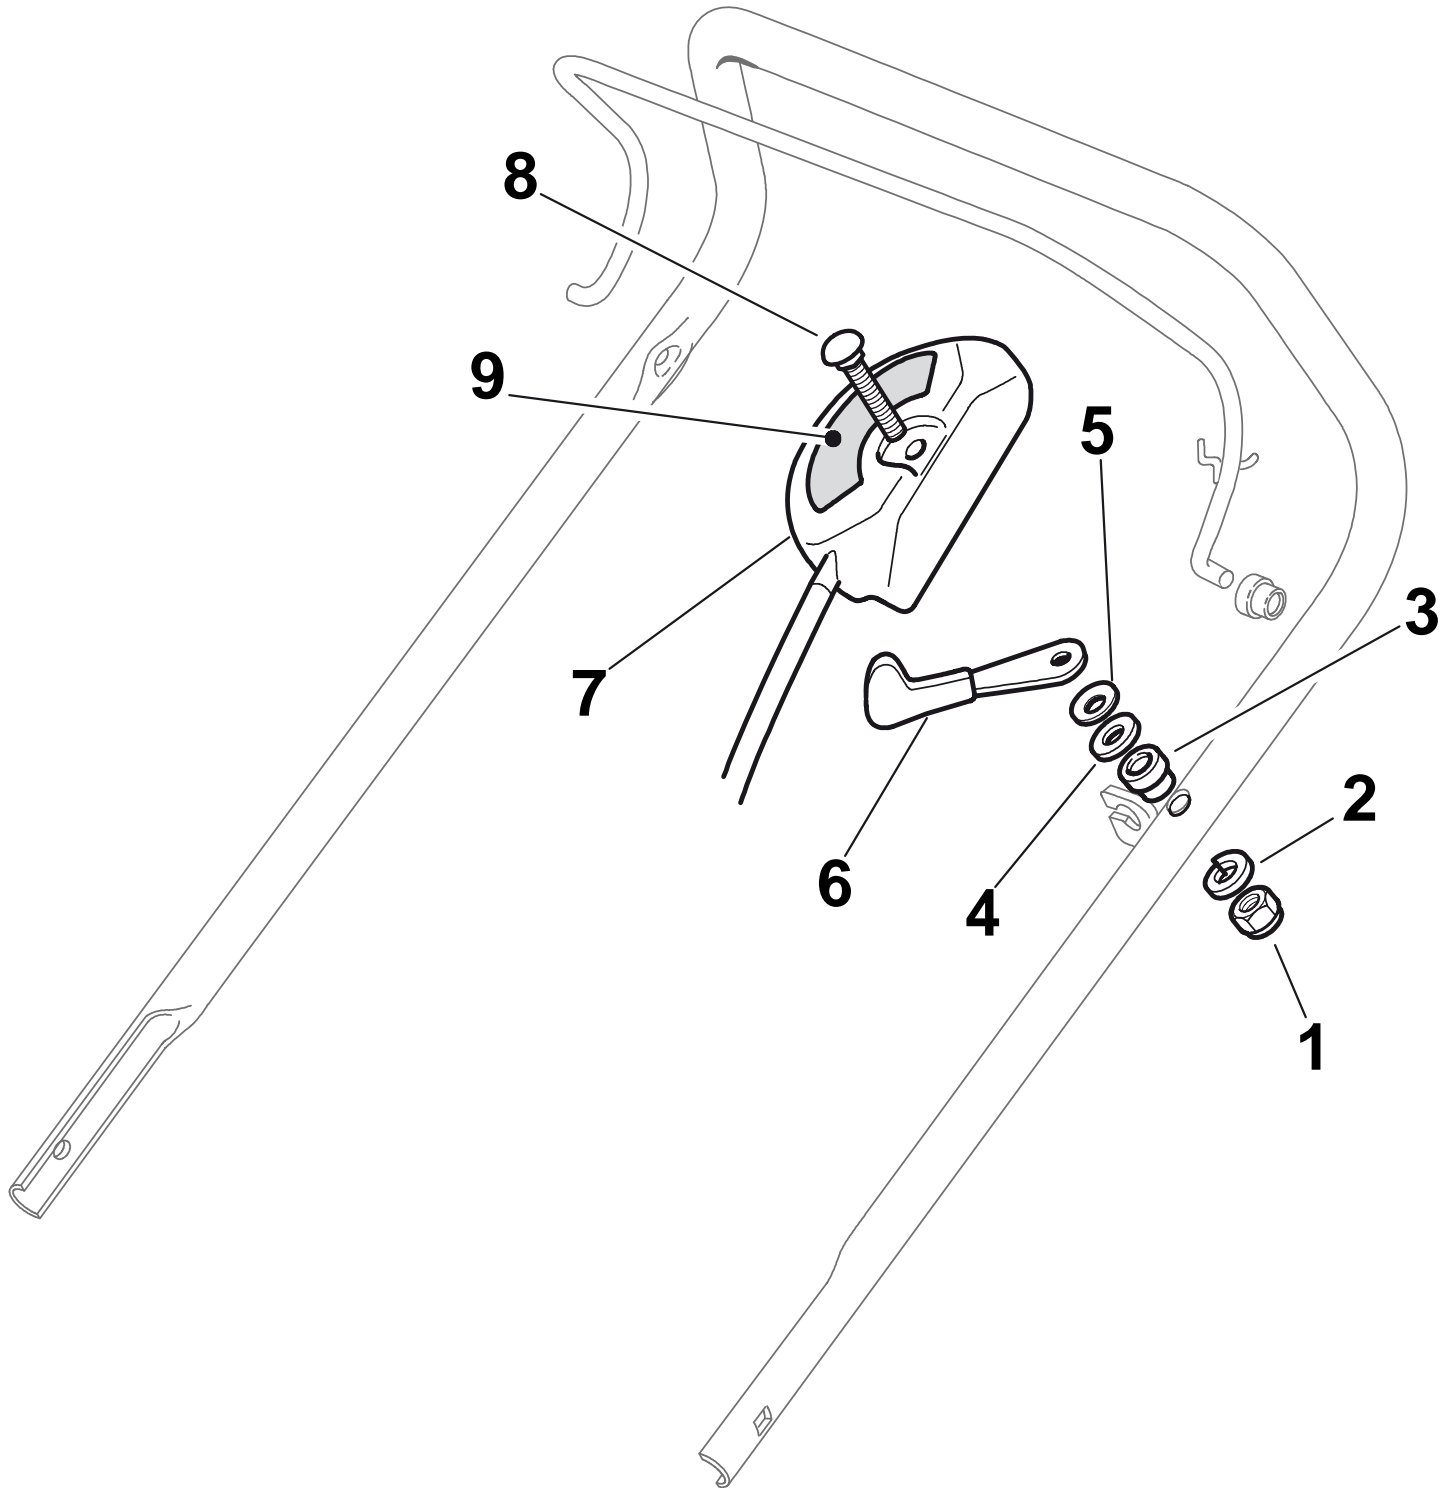

Genuine Spare Parts

www.stiga.com

DINO 47 B Model Year 2011

- Use GLOBAL GARDEN PRODUCT Genuine Spare Parts specified in the parts list for repair and/or replacement.
- The contents described in the parts list may change due to improvement.
- The drawings of the spare parts are only indicative and might not represent the part in question exactly.
- The indications "right" - "left" - "front" - "rear" refer to the position of the operator when using the machine.
- When placing orders of parts for repair and/or replacement, make sure that the illustrated parts list is the one applying to the machine's year of manufacture, as shown on the identification plate attached to the machine.

**DINO 47 B**

Pos. Fig.	Antal Quantity	Art No Part No	Benämning	Description	Anmärkning Notes
1	1	81006618/1	Styre-överdel	Handle, Upper Part	
2	1	81003298/1	Reglagebygel	Lever, Engine Brake	
3	1	81000685/0	Motorbromswire	Cable, Thread Engine Brake	
4	1	22551640/0	Plåt	Plate	
5	1	12727783/0	Skruv	Screw	
6	1	12154510/0	Mutter	Nut	

DINO 47 B

Pos. Fig.	Antal Quantity	Art No Part No	Benämning	Description	Anmärkning Notes
1	1	12291000/0	Mutter	Nut	
2	1	12581500/0	Stift	Grower	
3	1	22171005/0	Distans	Spacer	
4	1	12521360/0	Bricka	Washer	
5	1	12508100/0	Rivet	Spring Washer	
6	1	81007220/0	Gasarm	Lever, Throttle	
7	1	81007080/0	Gaswire	Throttle Cable	
8	1	12815000/0	Skruv	Screw	
9	1	114356905/0	Dekal	Label	