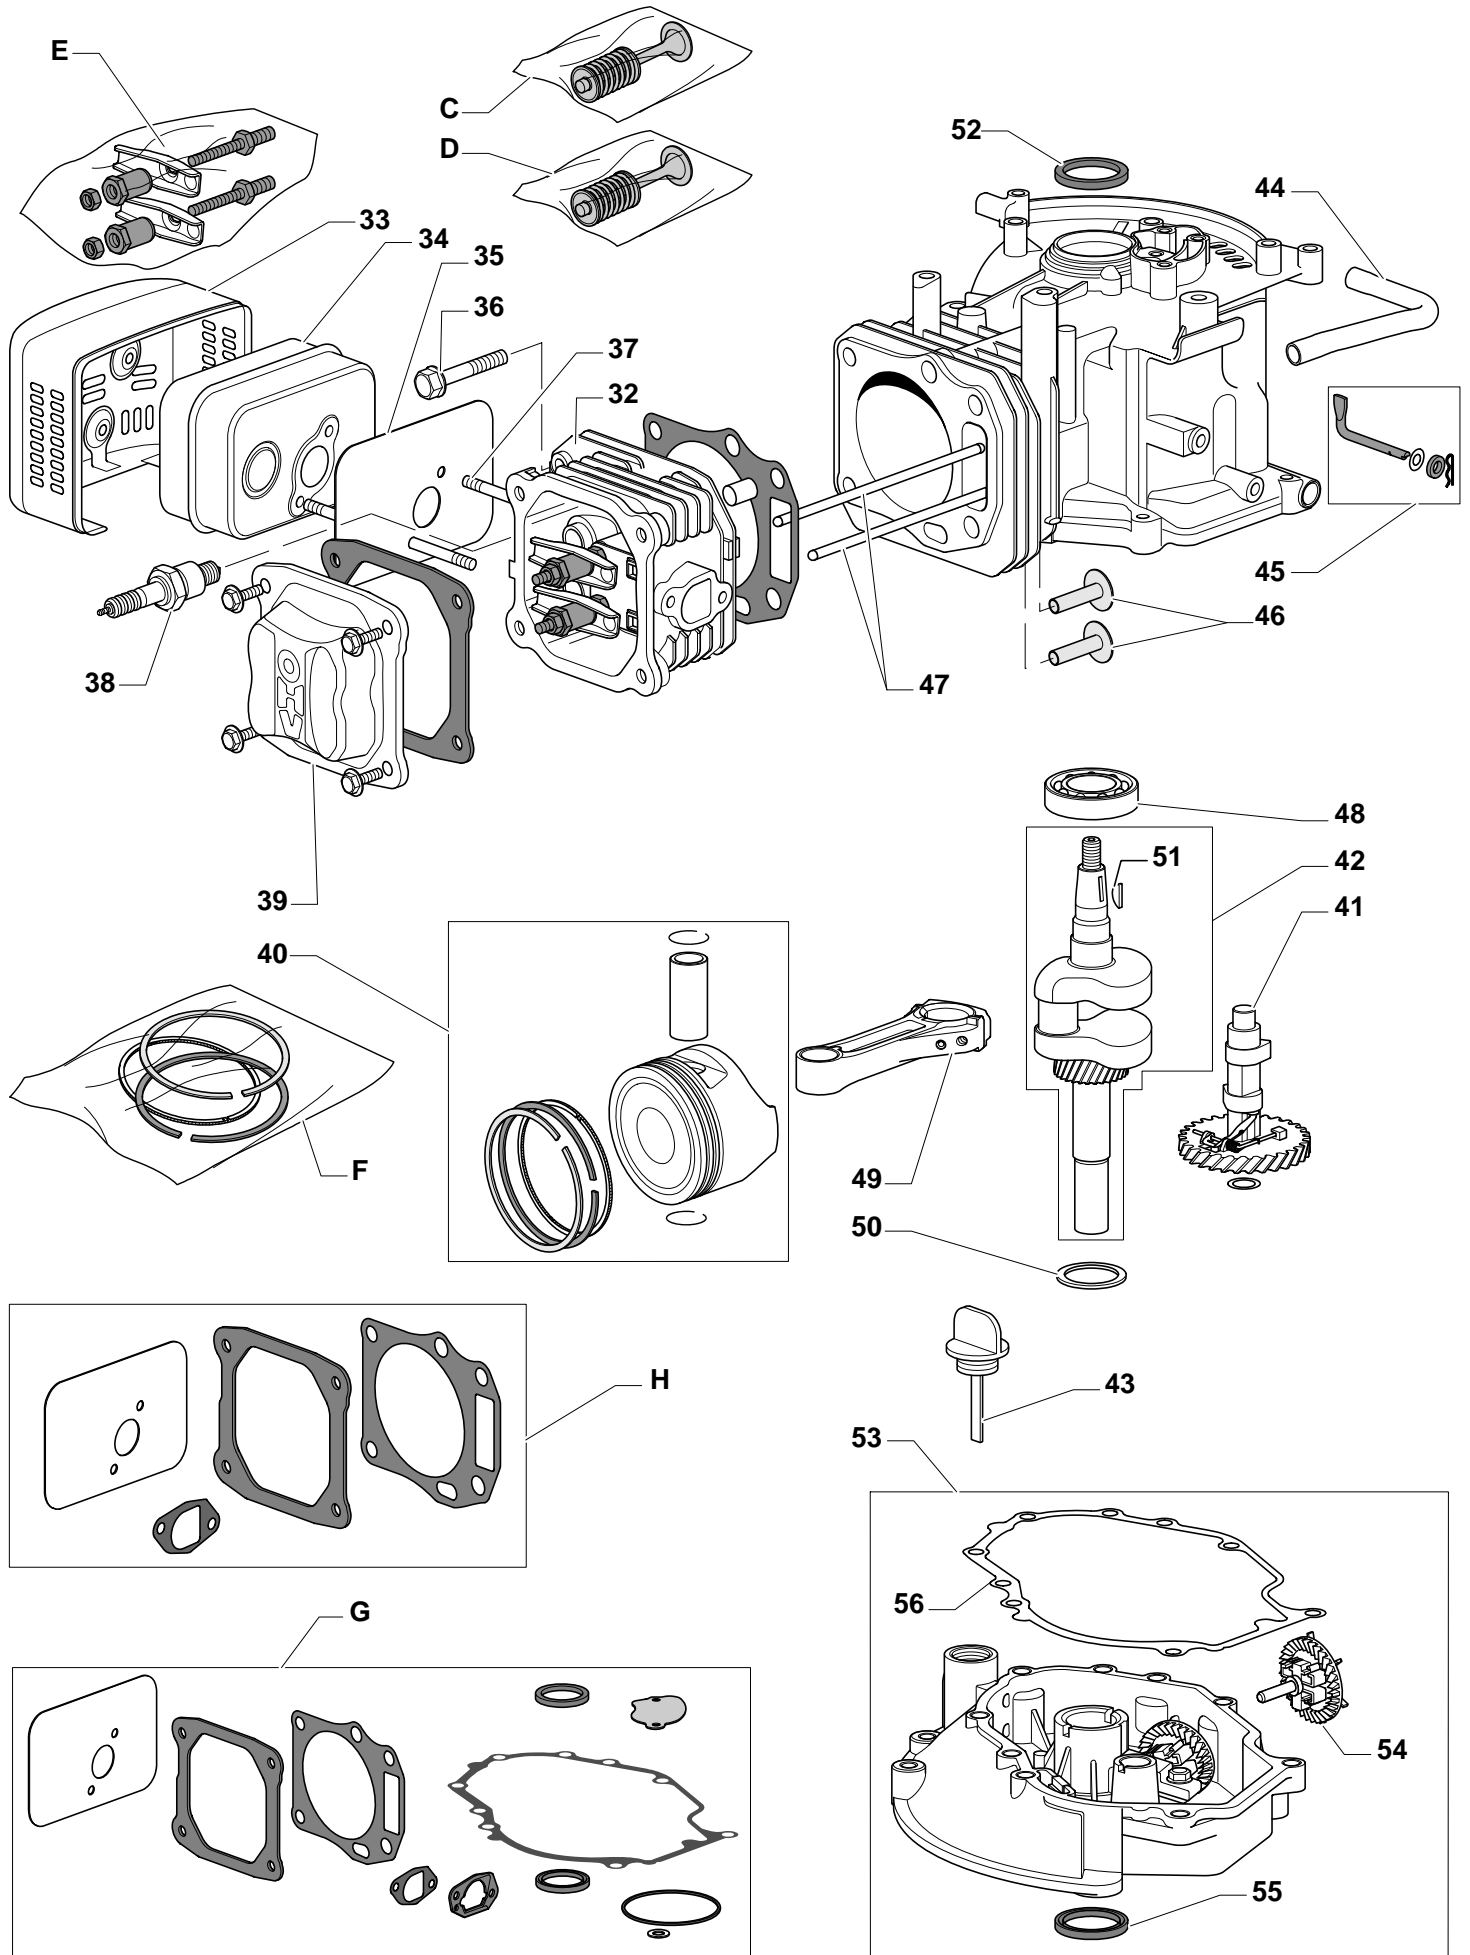

DINO 47

DINO 47

Pos. Fig.	Antal Quantity	Art No Part No	Benämning	Description	Anmärkning Notes
E	1	118550273/0	Valve Arm Set	Valve Arm Set	
C	1	118550292/0	Intake Valve Assy	Intake Valve Assy	
D	1	118550294/0	Exhaust Valve Assy	Exhaust Valve Assy	
F	1	118550384/0	Piston, Ring Set	Piston, Ring Set	
G	1	118550403/0	Engine Gasket Set	Engine Gasket Set	
H	1	118550405/0	Cylinder Head Gasket Set	Cylinder Head Gasket Set	
32	1	118550244/0	Cylinder Head Assy	Cylinder Head Assy	
33	1	118550268/1	Muffler Guard	Muffler Guard	
34	1	118550269/0	Muffler	Muffler	
35	1	118550270/0	Gasket, Muffler	Gasket, Muffler	
36	4	118550297/0	Screw	Screw	
37	2	118550298/0	Stud Bolt	Stud Bolt	
38	1	9400-0244-00	Spark Plug	Spark Plug	
39	1	118550296/1	Cover Comp., Head	Cover Comp., Head	
40	1	118550387/0	Piston Assy	Piston Assy	
41	1	118550271/0	Camshaft Assy	Camshaft Assy	
42	1	118550385/0	Crankshaft	Crankshaft	
43	1	118550381/0	Tank Cap	Tank Cap	
44	1	118550377/0	Breather Fule Pipe	Breather Fule Pipe	
45	1	118550308/0	Shaft, Governor Arm Assy	Shaft, Governor Arm Assy	
46	1	118550291/0	Valve Lifter Assy	Valve Lifter Assy	
47	1	118550289/0	Push Rods Assy	Push Rods Assy	
48	1	118550280/0	Bearing	Bearing	
49	1	118550284/0	Connecting Rod Assy	Connecting Rod Assy	
50	1	118550283/0	Washer	Washer	
51	1	118550288/0	Flywheel Key	Flywheel Key	
52	1	118550300/0	Oil Seal	Oil Seal	
53	1	118550382/0	Crankase Cover Assy	Crankase Cover Assy	
54	1	118550312/0	Speed Governor Assy	Speed Governor Assy	
55	1	118550379/0	Oil Seal	Oil Seal	
56	1	118550380/0	Crankcase Gasket	Crankcase Gasket