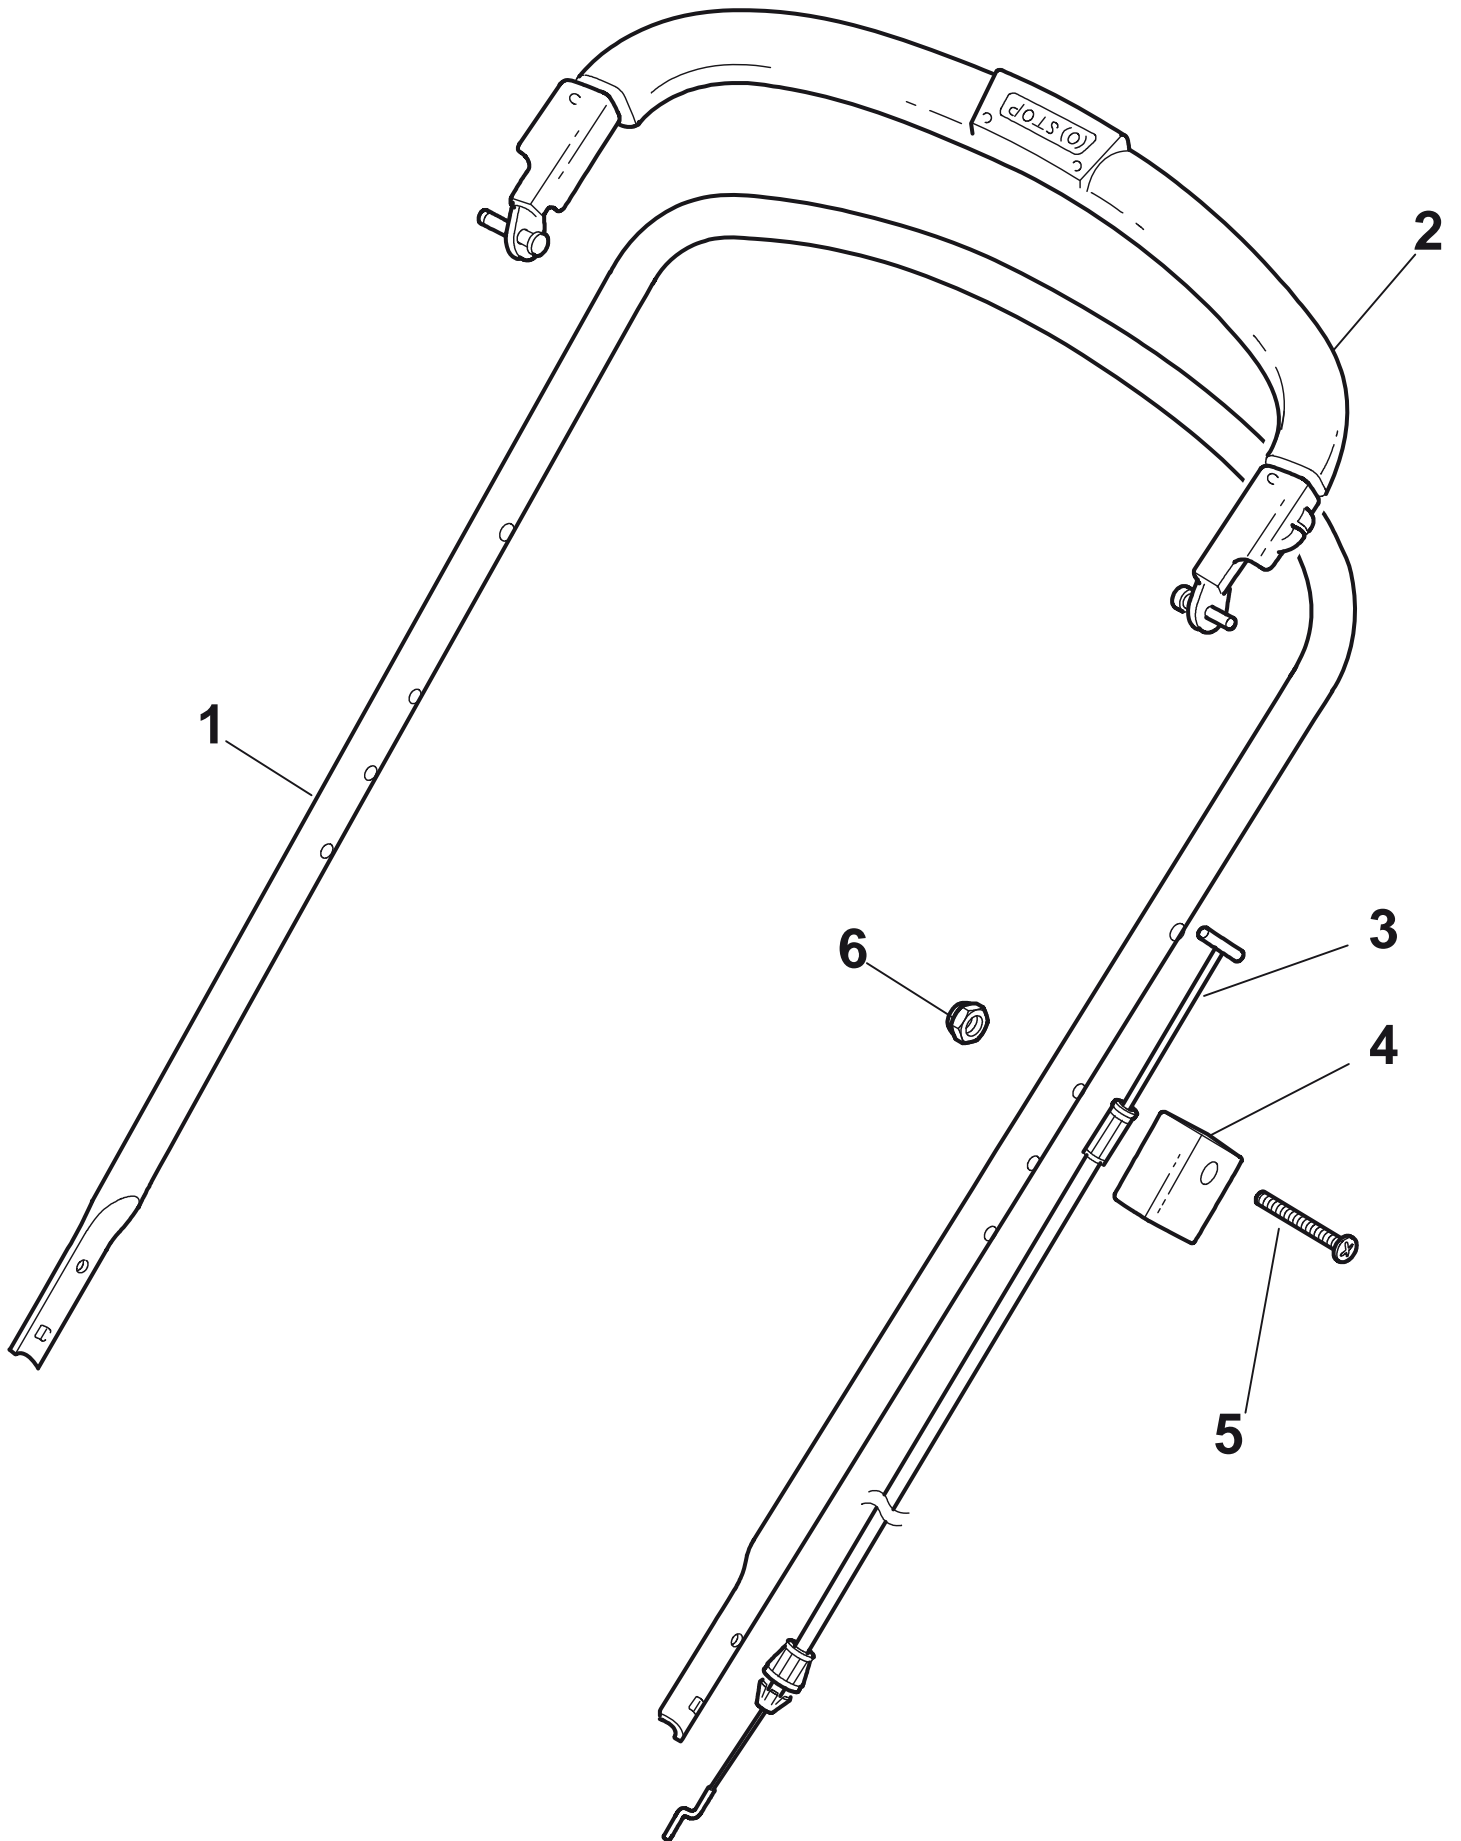

Genuine Spare Parts

www.stiga.com

DINO 47 Model Year 2011

- Use GLOBAL GARDEN PRODUCT Genuine Spare Parts specified in the parts list for repair and/or replacement.
- The contents described in the parts list may change due to improvement.
- The drawings of the spare parts are only indicative and might not represent the part in question exactly.
- The indications "right" - "left" - "front" - "rear" refer to the position of the operator when using the machine.
- When placing orders of parts for repair and/or replacement, make sure that the illustrated parts list is the one applying to the machine's year of manufacture, as shown on the identification plate attached to the machine.

DINO 47

Pos. Fig.	Antal Quantity	Art No Part No	Benämning	Description	Anmärkning Notes
1	1	81006618/1	Styre-överdel	Handle, Upper Part	
2	1	81003298/1	Reglagebygel	Lever, Engine Brake	
3	1	81000685/0	Motorbromswire	Cable, Thread Engine Brake	
4	1	22551640/0	Plåt	Plate	
5	1	12727783/0	Skruv	Screw	
6	1	12154510/0	Mutter	Nut	

DINO 47

Pos. Fig.	Antal Quantity	Art No Part No	Benämning	Description	Anmärkning Notes
1	1	12291000/0	Mutter	Nut	
2	1	12581500/0	Stift	Grower	
3	1	22171005/0	Distans	Spacer	
4	1	12521360/0	Bricka	Washer	
5	1	12508100/0	Rivet	Spring Washer	
6	1	81007279/1	Gasarm	Lever, Throttle	
7	1	81007080/0	Gaswire	Throttle Cable	
8	1	12815000/0	Skruv	Screw	
9	1	14356702/0	Dekal	Label	