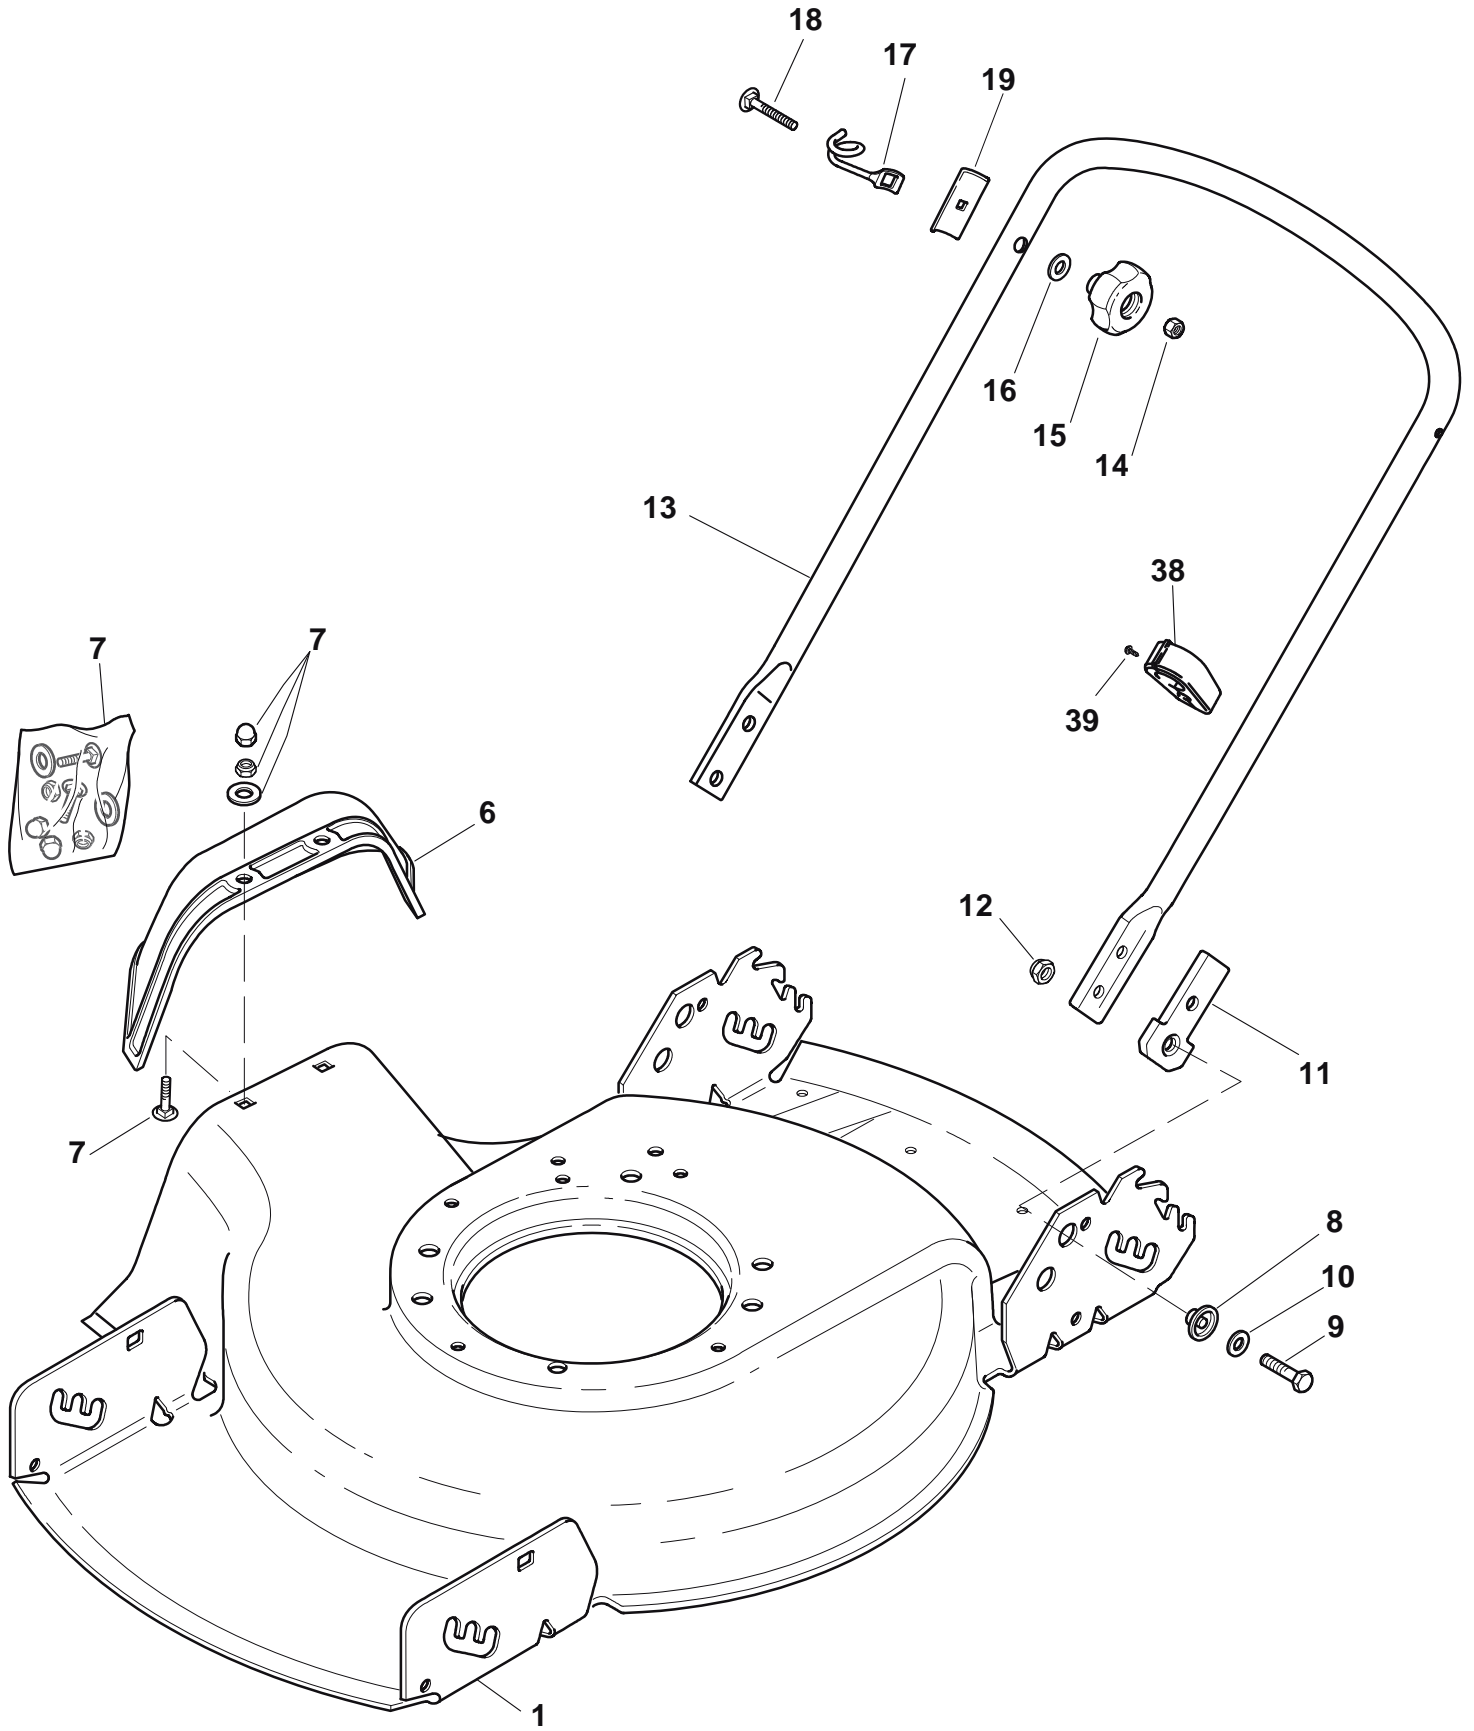

DINO 47

Pos. Fig.	Antal Quantity	Art No Part No	Benämning	Description	Anmärkning Notes
1	1	81002984/0	Chassi-gul	Deck Yellow	
6	1	22600159/0	Skydd	Protection	
7	1	81008502/0	Skruvsats	Outfit, Screws	
8	4	22041958/0	Bussning	Isolation Compass	
9	4	12793701/0	Skruv	Screw	
10	4	22671651/0	Bricka	Washer	
11	2	22551577/0	Isoleringsplatta	Plate	
12	4	12155000/0	Mutter	Nut	
13	1	81006639/0	Styre-underdel	Handle, Lower Part	
14	2	12361005/0	Mutter	Nut	
15	2	22399810/0	Knopp	Knob	
16	2	12521350/0	Bricka	Washer	
17	1	22430311/0	Fjäder	Guide Spring	
18	2	12820655/0	Skruv	Screw	
19	2	22545137/0	Fästplatta	Plate For Handle Fastening	
38	1	22192001/0	Kabelhållare	Anchor Clamp	
39	1	12728691/0	Skruv	Screw