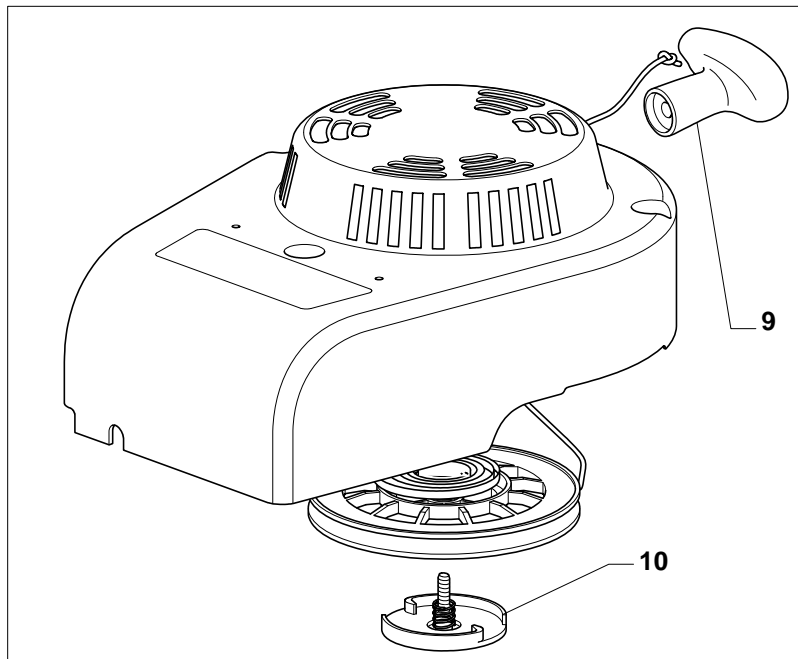

DINO 47

Pos. Fig.	Antal Quantity	Art No Part No	Benämning	Description	Anmärkning Notes
B	1	118550248/0	Gasket Carburettor Assy	Gasket Carburettor Assy	
A	1	118550389/0	Kit Repair, Carburettor	Kit Repair, Carburettor	
1	1	118550276/0	Starter Assy	Starter Assy	
A1	1	118550388/0	Kit Repair, Carburettor	Kit Repair, Carburettor	
2	1	118550336/0	Nut	Nut	
3	1	118550335/0	Starter Cup	Starter Cup	
4	1	118550254/0	Flywheel Fan	Flywheel Fan	
5	1	118550253/0	Flywheel Ass.Y	Flywheel Ass.Y	
6	1	118550301/0	Stud Bolt	Stud Bolt	
7	1	118550255/0	Electronic Coil	Electronic Coil	
9	1	118550274/0	Starter Handle	Starter Handle	
10	1	118550275/0	Starter Pawl Set	Starter Pawl Set	
11	1	118550258/1	Air Cleaner Assy	Air Cleaner Assy	
12	1	118550378/0	Gasket Assy	Gasket Assy	
13	1	118550376/0	Flywheel Brake/Stop Switch Assy	Flywheel Brake/Stop Switch Assy	
14	2	118550302/0	Stud Bolt	Stud Bolt	
15	1	118550340/0	Fuel Pipe	Fuel Pipe	
16	1	118550259/0	Remote Control Assy	Remote Control Assy	
17	2	118550298/0	Stud Bolt	Stud Bolt	
18	1	118550339/0	Fuel Cap	Fuel Cap	
19	1	118550314/0	Fuel Filter	Fuel Filter	
20	1	118550316/0	Tank	Tank	
21A	1	118550396/0	Air Cleaner Cover	Air Cleaner Cover	
21	1	118550452/0	Air Filter	Air Filter	
22	1	118550337/0	Casing Clamp	Casing Clamp	
23	1	118550338/0	Screw	Screw	
24	1	118550397/0	Governor Link	Governor Link	
25	1	118550260/0	Spring	Spring	
26	1	118550266/0	Arm Governor Assy	Arm Governor Assy	
27	1	118550263/0	Spring	Spring	
28	1	118550264/0	Choke Control Rod	Choke Control Rod	
29	1	118550390/0	Carburettor	Carburettor	
30	1	118550315/0	Stud Bolt	Stud Bolt