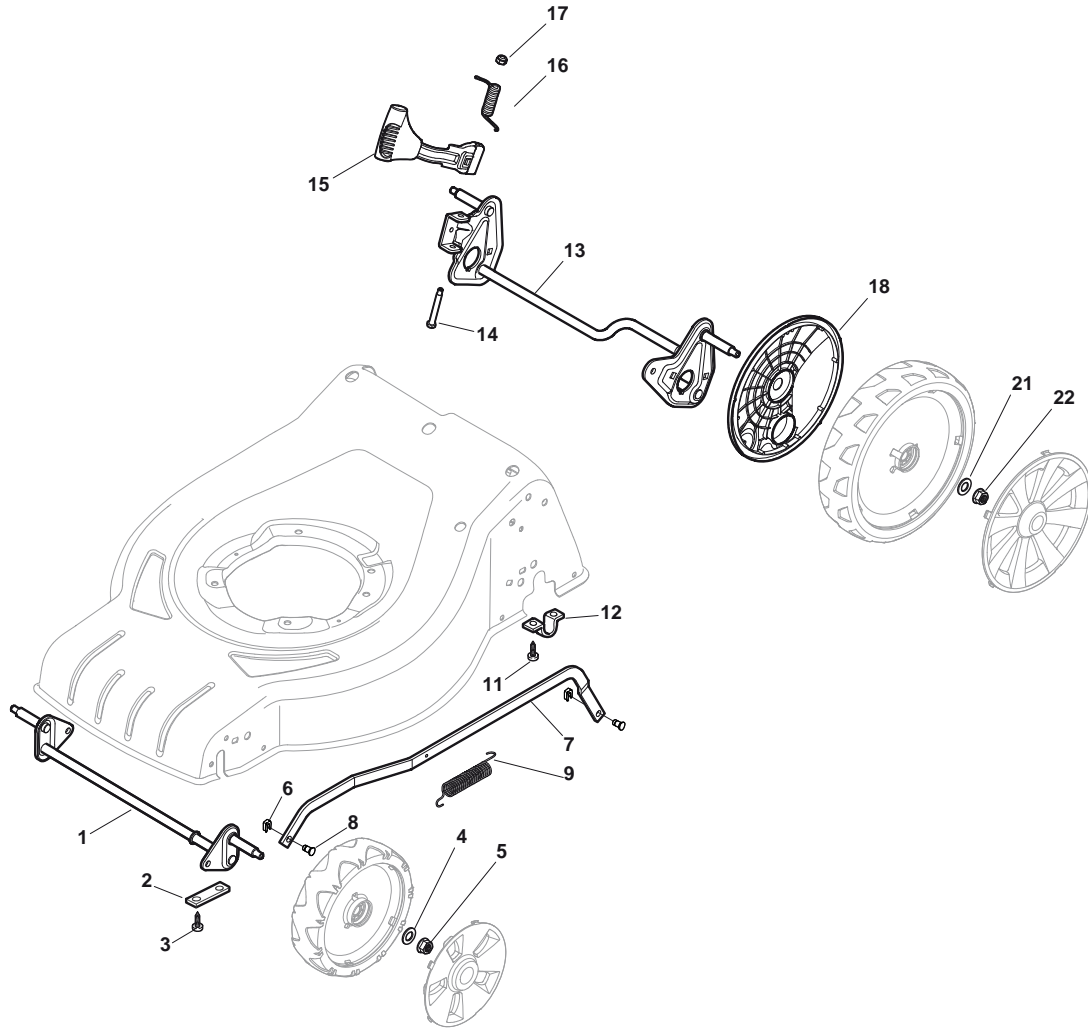

Genuine Spare Parts

www.stiga.com

COMBI 48 S Model Year 2011

- Use GLOBAL GARDEN PRODUCT Genuine Spare Parts specified in the parts list for repair and/or replacement.
- The contents described in the parts list may change due to improvement.
- The drawings of the spare parts are only indicative and might not represent the part in question exactly.
- The indications "right" - "left" - "front" - "rear" refer to the position of the operator when using the machine.
- When placing orders of parts for repair and/or replacement, make sure that the illustrated parts list is the one applying to the machine's year of manufacture, as shown on the identification plate attached to the machine.

COMBI 48 S - Model Year 2011

Pos. Fig.	Antal Quantity	Art No Part No	Benämning	Description	Anmärkning Notes
1	1	381302821/0	Framhjul	Axle, Front Wheels	
2	2	22545142/0	Plåt	Plate	
3	4	112728698/0	Skruv	Screw	
4	2	12521350/0	Bricka	Washer	
5	2	12155000/0	Mutter	Nut	
6	2	112436051/0	Plåt	Plate	
7	1	322869673/0	Höjdinställn.stång	Rod, Height Adjustment	
8	2	122519820/0	Stift	Pin	
9	1	122446193/0	Fjäder	Spring	
11	4	112728698/0	Skruv	Screw	
12	2	22545152/0	Plåt	Plate	
13	1	381302817/0	Stödhjul	Axle, Rear Wheels	
14	1	122534131/0	Stift	Pin	
15	1	381003357/0	Höjdinställn.spak	Lever, Height Adjustment	
16	1	122446192/0	Fjäder	Spring	
17	1	12154510/0	Mutter	Nut	
18	2	322600205/0	Hjulskydd	Wheel Protection	
21	2	12521350/0	Bricka	Washer	
22	2	12155000/0	Mutter	Nut	

Pos. Fig.	Antal Quantity	Art No Part No	Benämning	Description	Anmärkning Notes
1	2	381007448/0	Hjul Ø 180	Wheel Ø 180	
2	4	19216035/0	Kullager	Bearing	
3	2	322110638/0	Navkapsel-grå	Hub Cap Grey	
5	2	381007467/0	Hjul Ø 240	Wheel Ø 240	
6	4	19216035/0	Kullager	Bearing	
7	6	112728706/0	Skruv	Screw	
8	2	322120117/0	Ringdrev	Ring Gear	
9	2	322110639/0	Navkapsel-grå	Hub Cap Grey	