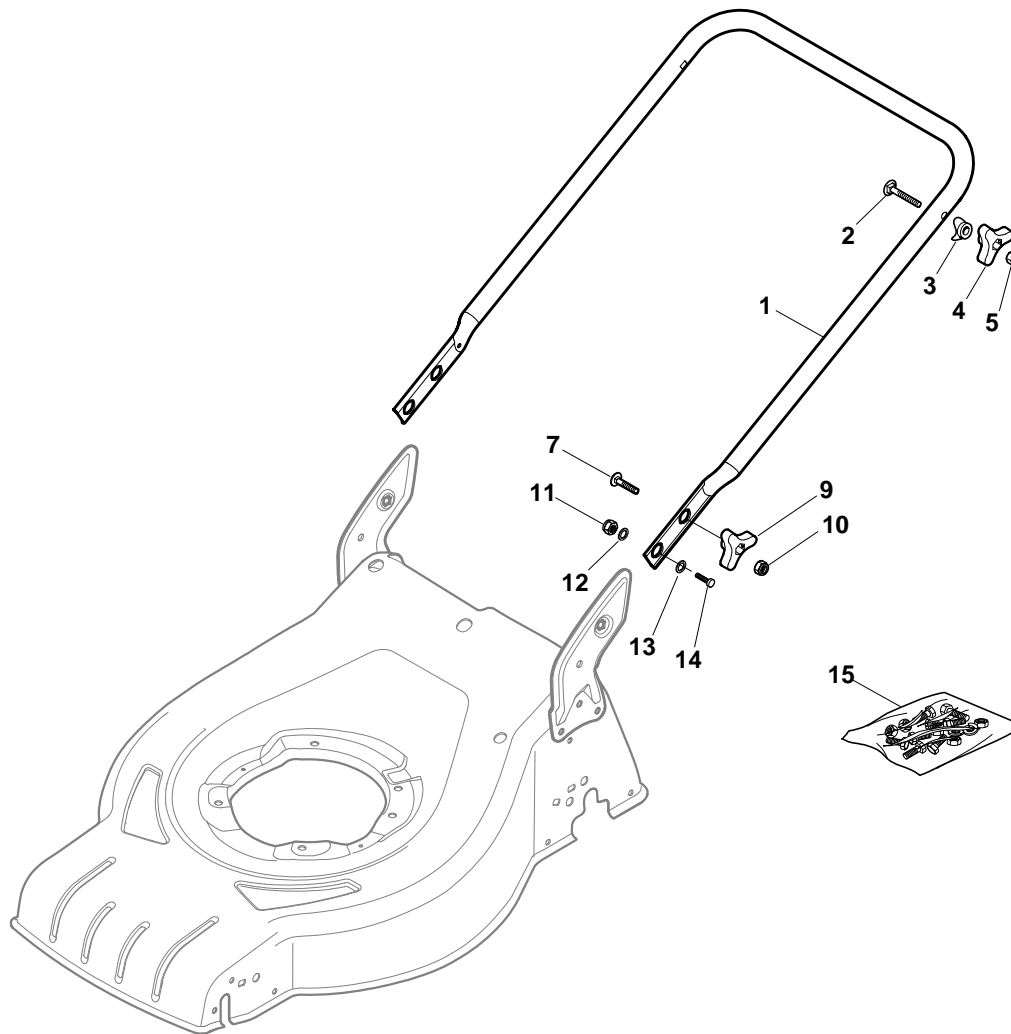

COMBI 48 S - Model Year 2011

Pos. Fig.	Antal Quantity	Art No Part No	Benämning	Description	Anmärkning Notes
1	1	381006737/0	Styre-underdel	Handle, Lower Part	
2	2	12819120/0	Skruv	Screw	
3	2	22680006/1	Bricka	Washer	
4	2	22399900/0	Knopp	Knob	
4	2	322399840/0	Knopp	Yellow, Knob	
4	2	322399846/0	Knopp	Red, Knob	
5	2	12293200/0	Mutter	Nut	
7	2	12818900/0	Skruv	Screw	
9	2	22399900/0	Knopp	Knob	
9	2	322399840/0	Knopp	Yellow, Knob	
9	2	322399846/0	Knopp	Red, Knob	
10	2	12293200/0	Mutter	Nut	
11	2	12155000/0	Mutter	Nut	
12	2	12521350/0	Bricka	Washer	
13	2	12369500/0	Fjäderbricka	Elastic Washer	
14	2	12760605/0	Skruv	Screw	
15	1	381008691/0	Skrivsats	Outfit, Screws	
15	1	381008692/0	Skrivsats	Yellow Outfit, Screws	
15	1	381008695/0	Skrivsats	Red Outfit, Screws