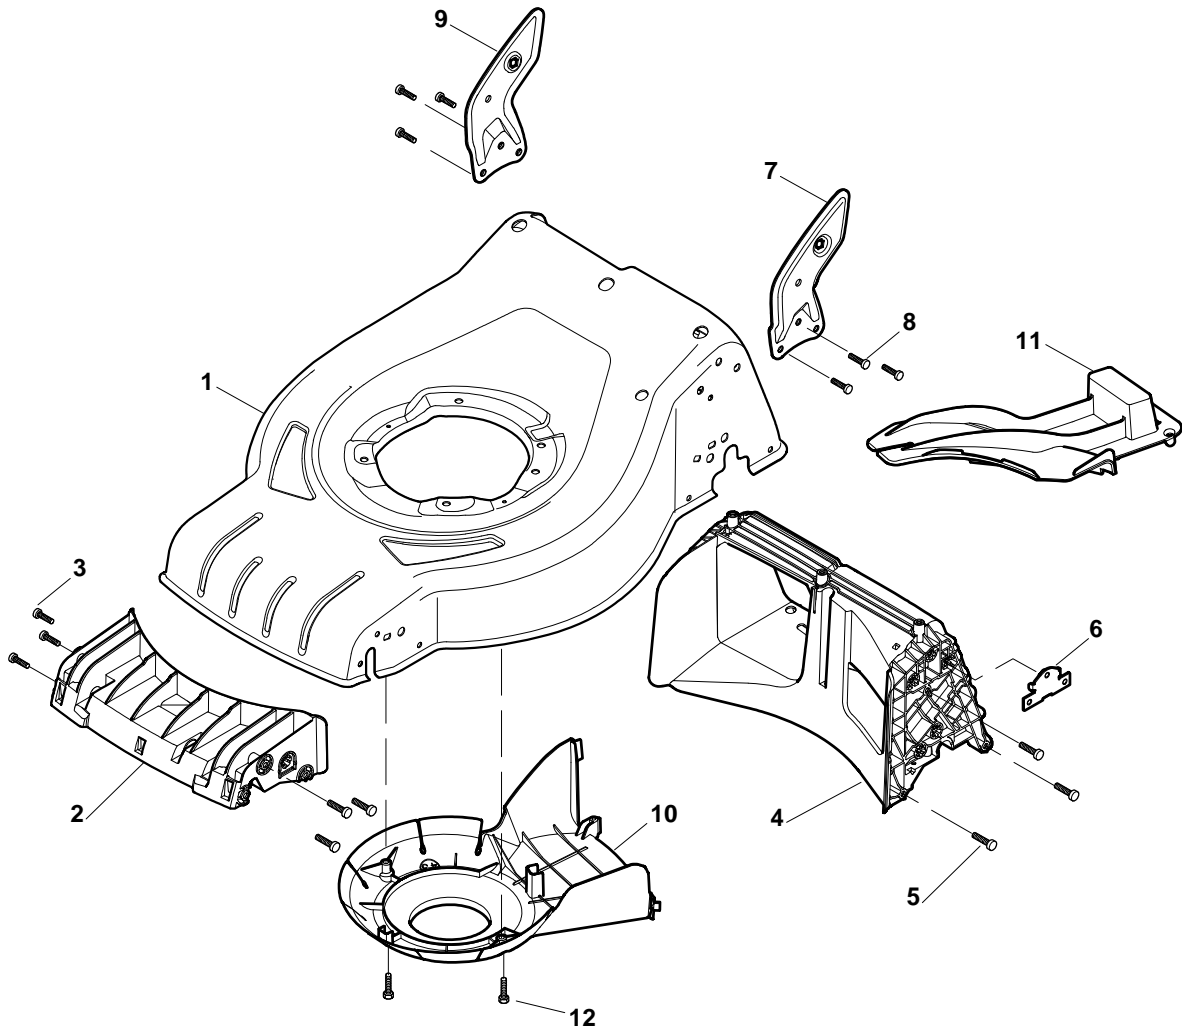

Pos. Fig.	Antal Quantity	Art No Part No	Benämning	Description	Anmärkning Notes
1	1	381004018/0	Chassi-röd	Deck Red	
1	1	381004024/0	Chassi-svart	Deck Black	
2	1	322108301/0	Ledpllt-främre	Front Conveyor Assy	
3	6	112728699/0	Skruv	Screw	
4	1	322108302/0	Ledpllt-bakre	Rear Conveyor Assy	
5	6	112728699/0	Skruv	Screw	
6	2	322545213/0	Plåt	Plate	
7	1	381005139/0	Fäste-vä	Bracket, L	
8	6	112727801/0	Skruv	Screw	
9	1	381005137/0	Fäste-hö	Bracket, R	
10	1	322060242/0	Remskydd	Protection, Belt	
11	1	322140239/0	Deflektor	Deflector	
12	2	12728530/0	Skruv	Screw