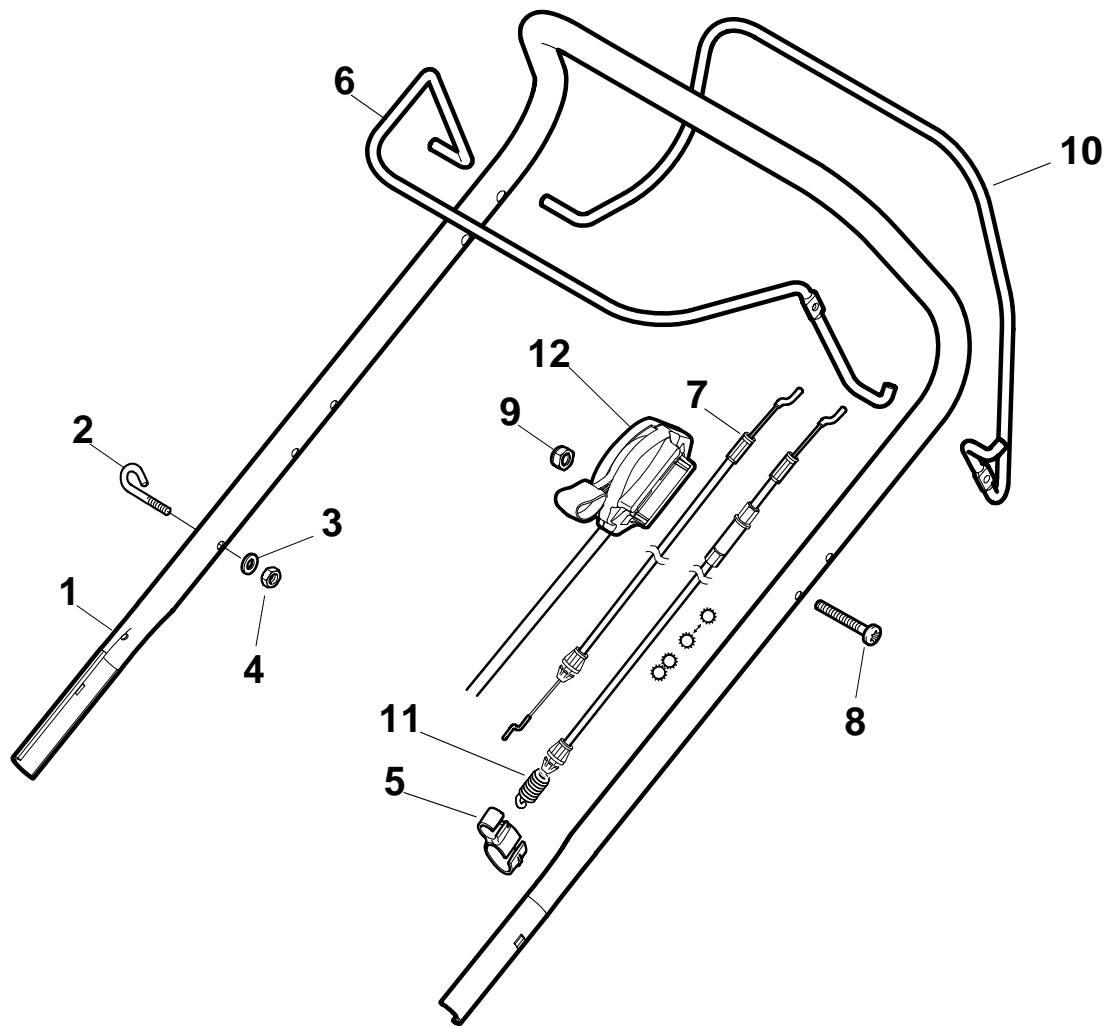

Pos. Fig.	Antal Quantity	Art No Part No	Benämning	Description	Anmärkning Notes
1	1	381006739/0	Styre-överdel	Handle, Upper Part	
1	1	381006745/0	Styre-överdel	Handle, Upper Part with sponge handgrip	
2	1	22430313/0	Snörhållare	Guide Spring	
3	1	12521330/0	Bricka	Washer	
4	1	12154510/0	Mutter	Nut	
5	1	118390020/0	Kabelhållare	Fairlead	
6	1	181003363/0	Reglagebygel	Lever, Engine Brake	
7	1	181030056/0	Motorbromswire	Cable, Thread Eng. Brake	
8	1	12727783/0	Skruv	Screw	
9	1	12154510/0	Mutter	Nut	
10	1	181003364/0	Reglagebygel-drivning	Lever, Driving	
11	1	381030051/0	Kopplingswire	Cable, Rear Drive	
12	1	181005517/0	Gaswire	Throttle Cable