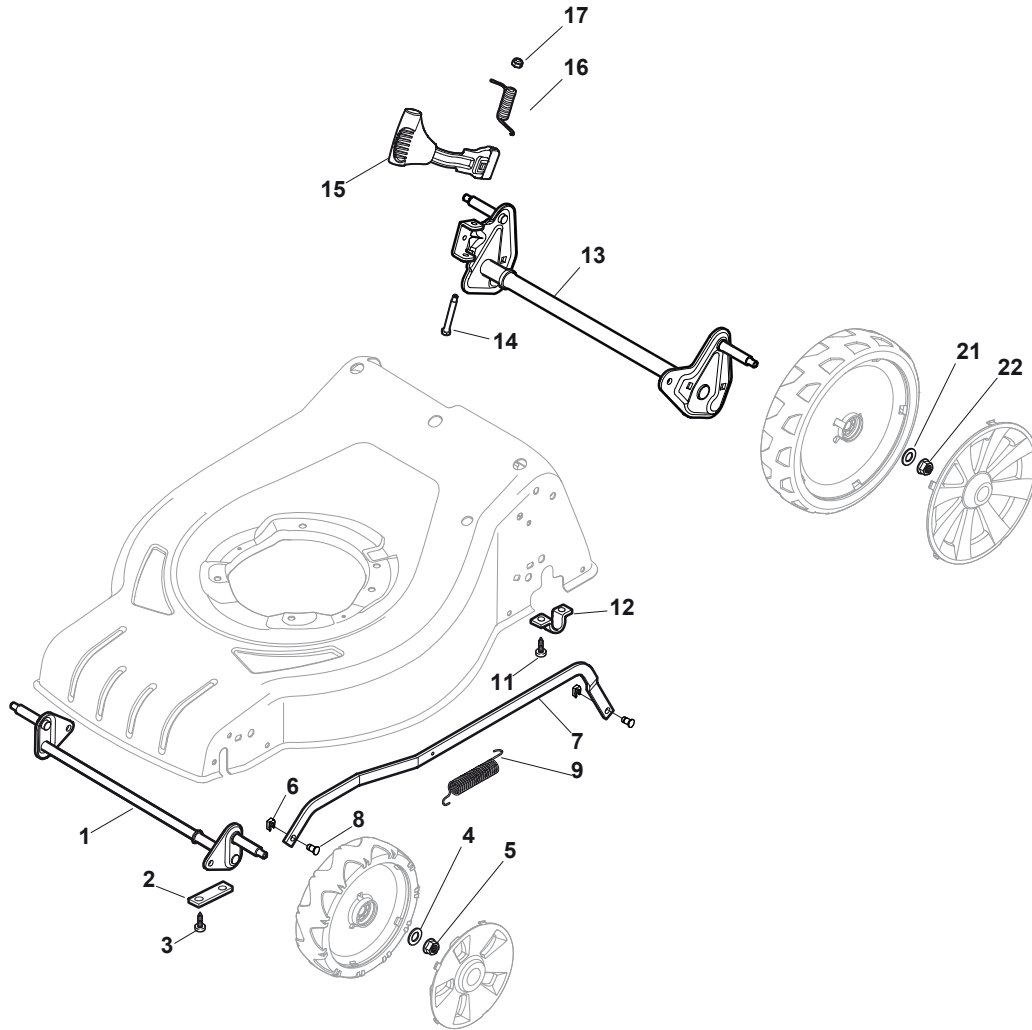

Genuine Spare Parts

www.stiga.com

COMBI 48 Model Year 2011

- Use GLOBAL GARDEN PRODUCT Genuine Spare Parts specified in the parts list for repair and/or replacement.
- The contents described in the parts list may change due to improvement.
- The drawings of the spare parts are only indicative and might not represent the part in question exactly.
- The indications "right" - "left" - "front" - "rear" refer to the position of the operator when using the machine.
- When placing orders of parts for repair and/or replacement, make sure that the illustrated parts list is the one applying to the machine's year of manufacture, as shown on the identification plate attached to the machine.

COMBI 48 - Model Year 2011

Pos. Fig.	Antal Quantity	Art No Part No	Benämning	Description	Anmärkning Notes
1	1	381302821/0	Framhjul	Axle, Front Wheels	
2	2	22545142/0	Plåt	Plate	
3	4	112728698/0	Skruv	Screw	
4	2	12521350/0	Bricka	Washer	
5	2	12155000/0	Mutter	Nut	
6	2	112436051/0	Plåt	Plate	
7	1	322869673/0	Höjdinställn.stång	Rod, Height Adjustment	
8	2	122519820/0	Stift	Pin	
9	1	122446193/0	Fjäder	Spring	
11	4	112728698/0	Skruv	Screw	
12	2	22545152/0	Plåt	Plate	
13	1	381302815/0	Stödhjul	Axle, Rear Wheels	
14	1	122534131/0	Stift	Pin	
15	1	381003357/0	Höjdinställn.spak	Lever, Height Adjustment	
16	1	122446192/0	Fjäder	Spring	
17	1	12154510/0	Mutter	Nut	
21	2	12521350/0	Bricka	Washer	
22	2	12155000/0	Mutter	Nut	

Pos. Fig.	Antal Quantity	Art No Part No	Benämning	Description	Anmärkning Notes
1	2	381007450/0	Hjul Ø 180	Wheel Ø 180	
2	4	19216035/0	Kullager	Bearing	
3	2	322110638/0	Navkapsel-grå	Hub Cap Grey	
5	2	381007456/0	Hjul Ø 240	Wheel Ø 240	
6	4	19216035/0	Kullager	Bearing	
9	2	322110639/0	Navkapsel-grå	Hub Cap Grey	