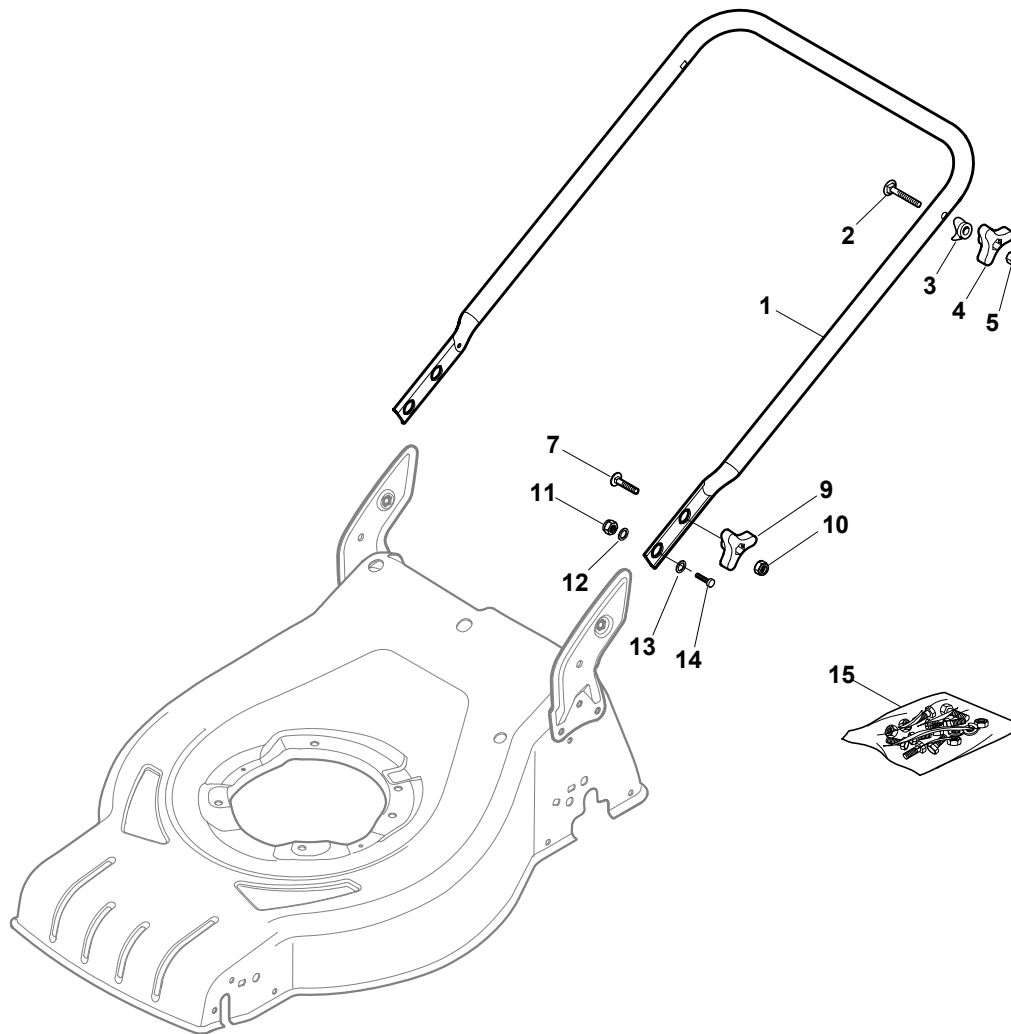

COMBI 48 - Model Year 2011

Pos. Fig.	Antal Quantity	Art No Part No	Benämning	Description	Anmärkning Notes
1	1	381006737/0	Styre-underdel	Handle, Lower Part	
2	2	12819120/0	Skruv	Screw	
3	2	22680006/1	Bricka	Washer	
4	2	22399900/0	Knopp	Knob	
4	2	322399840/0	Knopp	Yellow, Knob	
4	2	322399846/0	Knopp	Red, Knob	
5	2	12293200/0	Mutter	Nut	
7	2	12818900/0	Skruv	Screw	
9	2	22399900/0	Knopp	Knob	
9	2	322399840/0	Knopp	Yellow, Knob	
9	2	322399846/0	Knopp	Red, Knob	
10	2	12293200/0	Mutter	Nut	
11	2	12155000/0	Mutter	Nut	
12	2	12521350/0	Bricka	Washer	
13	2	12369500/0	Fjäderbricka	Elastic Washer	
14	2	12760605/0	Skruv	Screw	
15	1	381008691/0	Skrivsats	Outfit, Screws	
15	1	381008692/0	Skrivsats	Yellow Outfit, Screws	
15	1	381008695/0	Skrivsats	Red Outfit, Screws