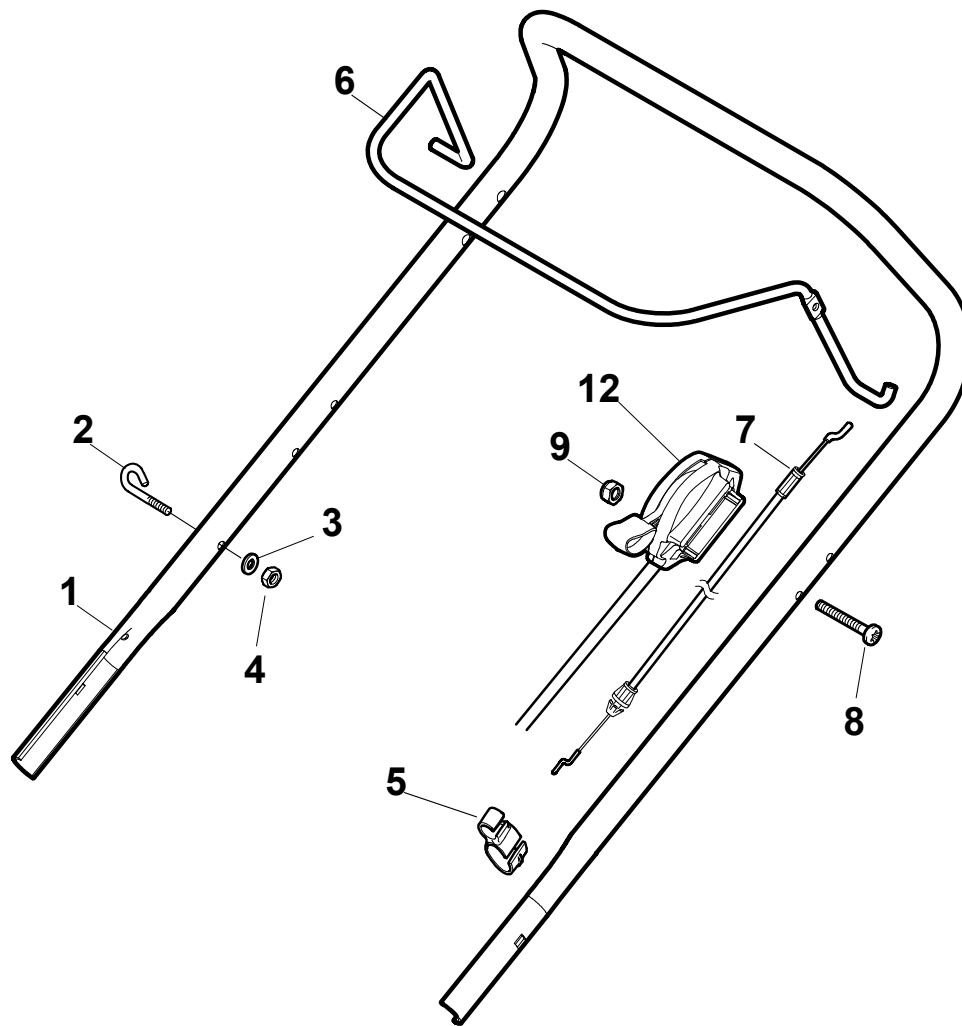

Pos. Fig.	Antal Quantity	Art No Part No	Benämning	Description	Anmärkning Notes
1	1	381006739/0	Styre-överdel	Handle, Upper Part	
1	1	381006745/0	Styre-överdel	Handle, Upper Part with sponge handgrip	
2	1	22430313/0	Snörhillare	Guide Spring	
3	1	12521330/0	Bricka	Washer	
4	1	12154510/0	Mutter	Nut	
5	1	118390020/0	Kabelhållare	Fairlead	
6	1	181003363/0	Reglagebygel	Lever, Engine Brake	
7	1	181030056/0	Motorbromswire	Cable, Thread Eng. Brake	
8	1	12727783/0	Skruv	Screw	
9	1	12154510/0	Mutter	Nut	
12	1	181005517/0	Gaswire	Throttle Cable