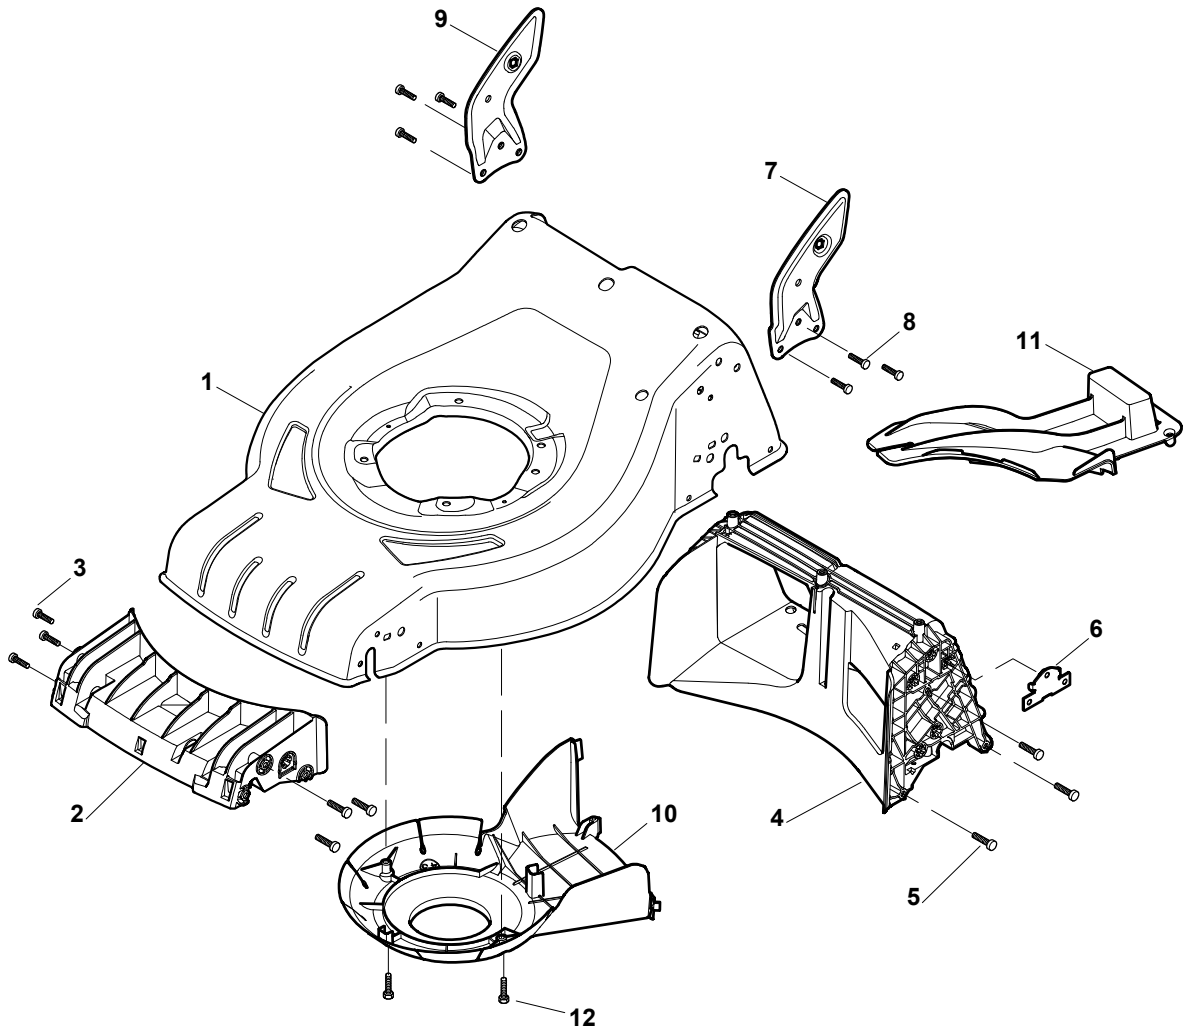

Pos. Fig.	Antal Quantity	Art No Part No	Benämning	Description	Anmärkning Notes
1	1	381004018/0	Chassi-röd	Deck Red	
1	1	381004024/0	Chassi-svart	Deck Black	
2	1	322108301/0	Ledpllt-främre	Front Conveyor Assy	
3	6	112728699/0	Skruv	Screw	
4	1	322108302/0	Ledpllt-bakre	Rear Conveyor Assy	
5	6	112728699/0	Skruv	Screw	
6	2	322545213/0	Plåt	Plate	
7	1	381005139/0	Fäste-vä	Bracket, L	
8	6	112727801/0	Skruv	Screw	
9	1	381005137/0	Fäste-hö	Bracket, R	
10	1	322060242/0	Remskydd	Protection, Belt	
11	1	322140239/0	Deflektor	Deflector	
12	2	12728530/0	Skruv	Screw