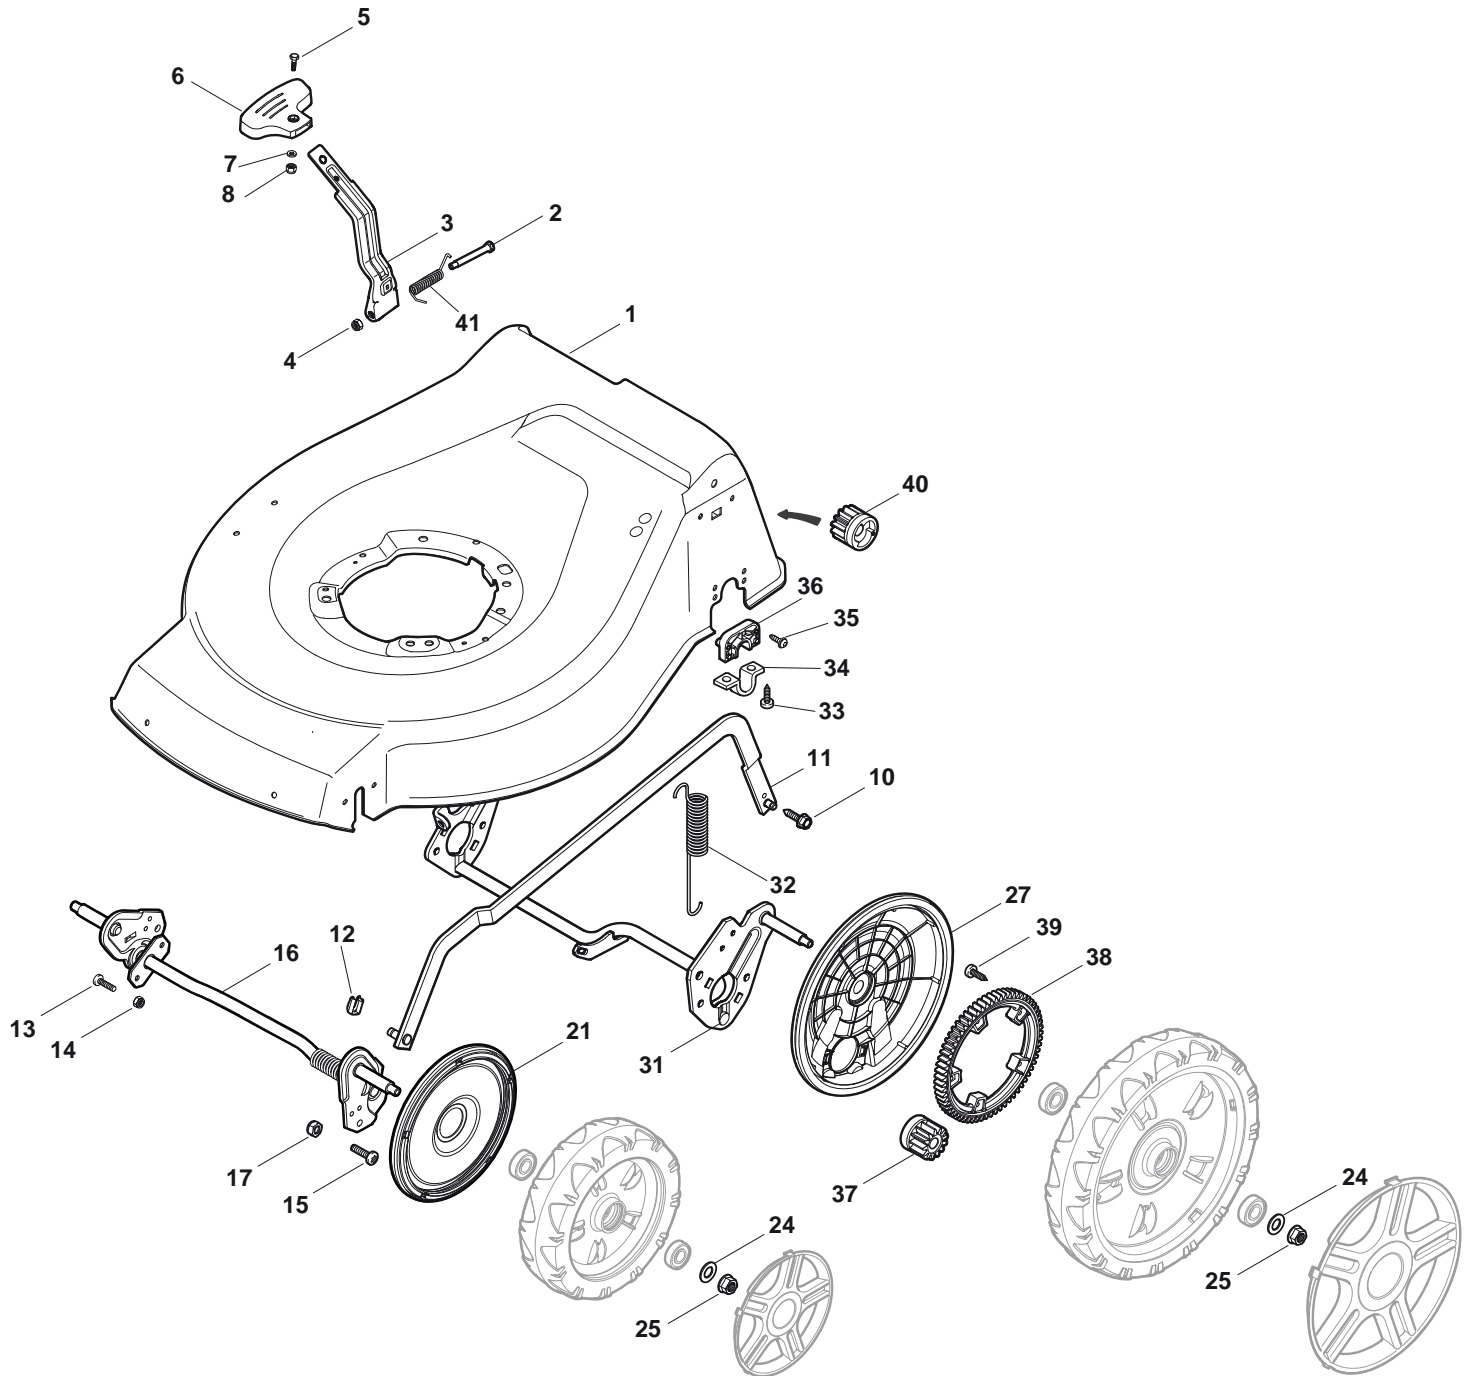

Genuine Spare Parts

www.stiga.com

COMBI 53 SQ BW B Model Year 2011

- Use GLOBAL GARDEN PRODUCT Genuine Spare Parts specified in the parts list for repair and/or replacement.
- The contents described in the parts list may change due to improvement.
- The drawings of the spare parts are only indicative and might not represent the part in question exactly.
- The indications "right" - "left" - "front" - "rear" refer to the position of the operator when using the machine.
- When placing orders of parts for repair and/or replacement, make sure that the illustrated parts list is the one applying to the machine's year of manufacture, as shown on the identification plate attached to the machine.

COMBI 53 SQ BW B

COMBI 53 SQ BW B

Pos. Fig.	Antal Quantity	Art No Part No	Benämning	Description	Anmärkning Notes
1	1	381003918/0	Chassi-svart	Deck Black	
2	1	122534131/0	Remstyrning	Pin	
3	1	381003398/0	Höjdställningsspak	Lever, Height Adjustment	
4	1	12154510/0	Mutter	Nut	
5	1	12788512/0	Skruv	Screw	
6	1	322394503/0	Knopp	Knob	
7	1	12521310/0	Bricka	Washer	
8	1	12150000/0	Mutter	Nut	
10	1	122943013/0	Skruv	Screw	
11	1	381002032/0	Höjdställn.stång	Rod, Height Adjustment	
12	1	112436051/0	Plåt	Plate	
13	3	112727803/0	Skruv	Screw	
14	3	12154510/0	Mutter	Nut	
15	1	112727801/0	Skruv	Screw	
16	1	381002887/1	Hjulaxel-fram	Axle, Front Wheels	
17	1	12154510/0	Mutter	Nut	
21	2	322600145/0	Hjulskydd	Protection, Wheel	
24	4	12521350/0	Bricka	Washer	
25	4	12155000/0	Mutter	Nut	
27	2	322600208/0	Hjulskydd	Protection, Wheel	
31	1	381302835/0	Hjulaxel-bakre	Axle, Rear Wheels	
32	1	122450460/0	Fjäder	Spring	
33	4	112728697/0	Skruv	Screw	
34	2	22545152/0	Plåt	Plate	
35	4	112728697/0	Skruv	Screw	
36	2	322785304/0	Fäste	Support	
37	1	122570134/0	Drev hö	Pinion L	
38	2	322120115/0	Ringdrev	Ring Gear	
39	6	112728706/0	Skruv	Screw	
40	1	122570133/0	Drev vä	Pinion R	
41	1	122446192/0	Fjäder	Spring	