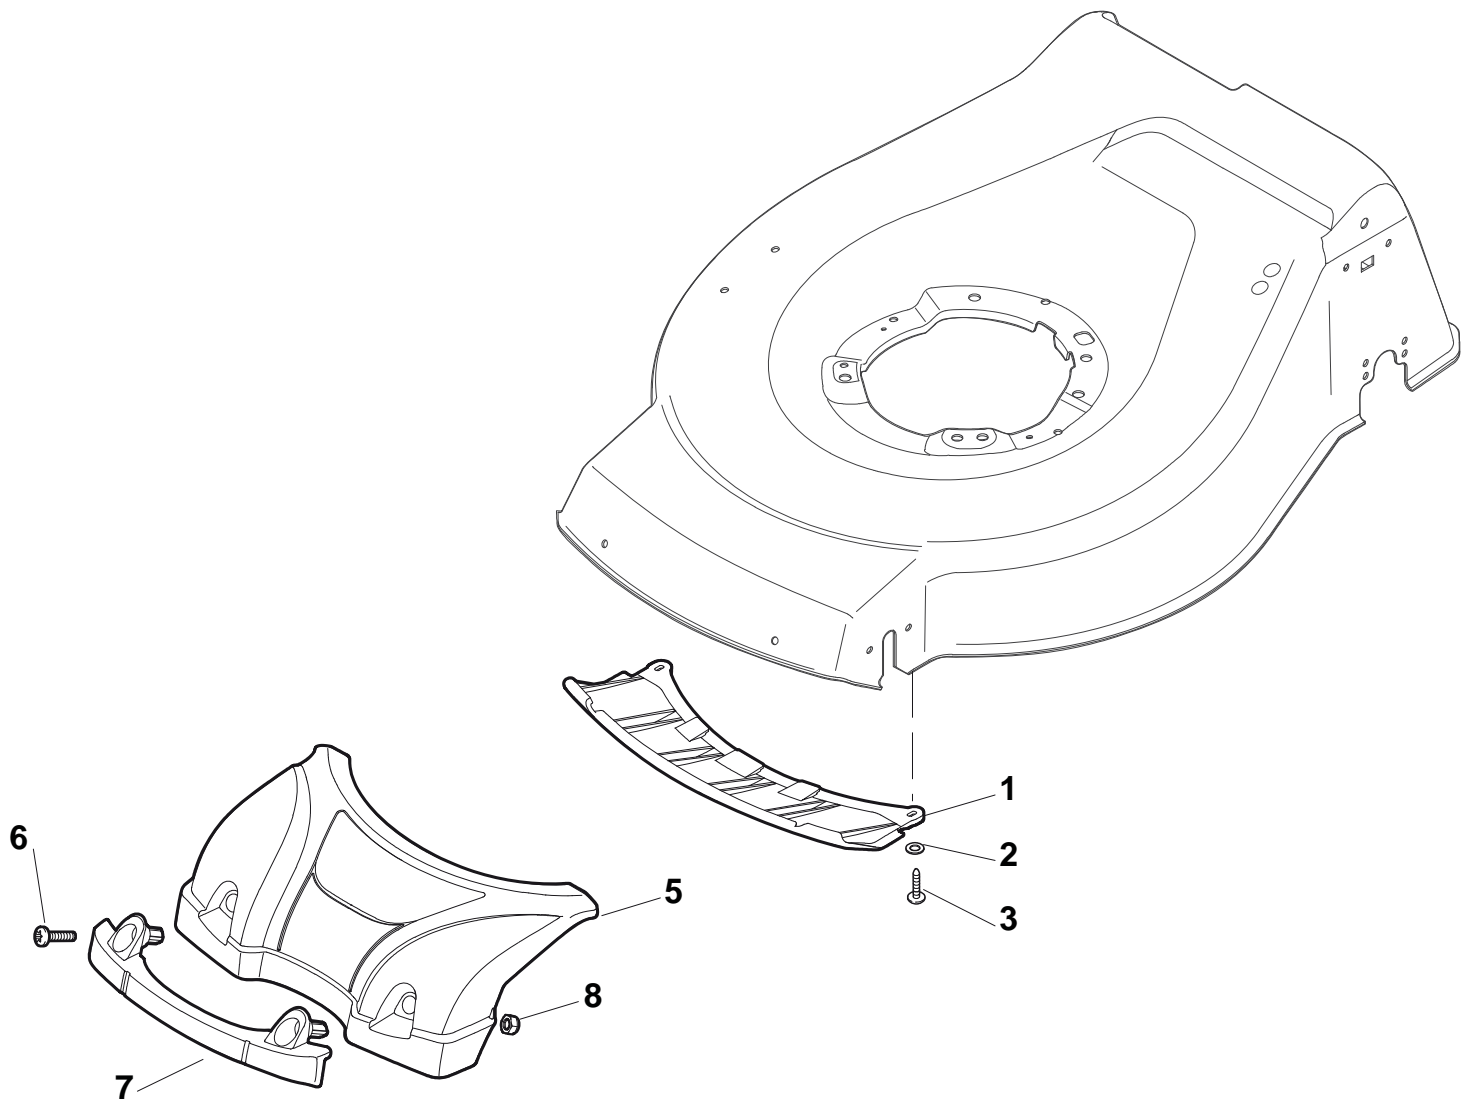

Genuine Spare Parts

www.stiga.com

COMBI 53 SQ BW B Model Year 2011

- Use GLOBAL GARDEN PRODUCT Genuine Spare Parts specified in the parts list for repair and/or replacement.
- The contents described in the parts list may change due to improvement.
- The drawings of the spare parts are only indicative and might not represent the part in question exactly.
- The indications "right" - "left" - "front" - "rear" refer to the position of the operator when using the machine.
- When placing orders of parts for repair and/or replacement, make sure that the illustrated parts list is the one applying to the machine's year of manufacture, as shown on the identification plate attached to the machine.

COMBI 53 SQ BW B

COMBI 53 SQ BW B

Pos. Fig.	Antal Quantity	Art No Part No	Benämning	Description	Anmärkning Notes
1	1	381003918/0	Chassi-svart	Deck Black	
2	1	122534131/0	Remstyrning	Pin	
3	1	381003398/0	Höjdställningsspak	Lever, Height Adjustment	
4	1	12154510/0	Mutter	Nut	
5	1	12788512/0	Skruv	Screw	
6	1	322394503/0	Knopp	Knob	
7	1	12521310/0	Bricka	Washer	
8	1	12150000/0	Mutter	Nut	
10	1	122943013/0	Skruv	Screw	
11	1	381002032/0	Höjdställn.stång	Rod, Height Adjustment	
12	1	112436051/0	Plåt	Plate	
13	3	112727803/0	Skruv	Screw	
14	3	12154510/0	Mutter	Nut	
15	1	112727801/0	Skruv	Screw	
16	1	381002887/1	Hjulaxel-fram	Axle, Front Wheels	
17	1	12154510/0	Mutter	Nut	
21	2	322600145/0	Hjulskydd	Protection, Wheel	
24	4	12521350/0	Bricka	Washer	
25	4	12155000/0	Mutter	Nut	
27	2	322600208/0	Hjulskydd	Protection, Wheel	
31	1	381302835/0	Hjulaxel-bakre	Axle, Rear Wheels	
32	1	122450460/0	Fjäder	Spring	
33	4	112728697/0	Skruv	Screw	
34	2	22545152/0	Plåt	Plate	
35	4	112728697/0	Skruv	Screw	
36	2	322785304/0	Fäste	Support	
37	1	122570134/0	Drev hö	Pinion L	
38	2	322120115/0	Ringdrev	Ring Gear	
39	6	112728706/0	Skruv	Screw	
40	1	122570133/0	Drev vä	Pinion R	
41	1	122446192/0	Fjäder	Spring	