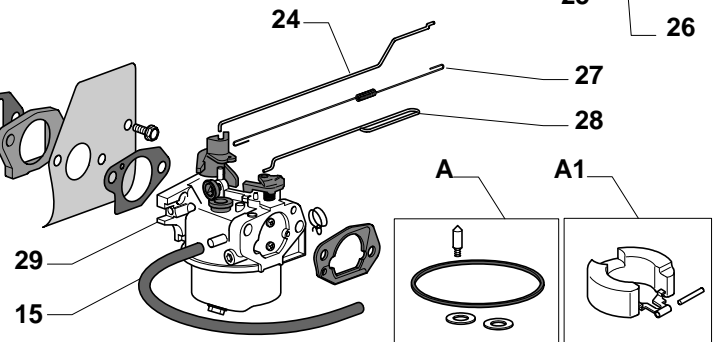

COMBI 53 SEQ BW

COMBI 53 SEQ BW

Pos. Fig.	Antal Quantity	Art No Part No	Benämning	Description	Anmärkning Notes
B	1	118550248/0	Packning	Gasket Carburettor Assy	
A	1	118550389/0	Kit Repair, Carburettor	Kit Repair, Carburettor	
1	1	118550276/0	Start kpl	Starter Assy	
A1	1	118550388/0	Kit Repair, Carburettor	Kit Repair, Carburettor	
2	1	118550336/0	Mutter	Nut	
3	1	118550335/0	Starter Cup	Starter Cup	
4	1	118550254/0	Fläkt	Flywheel Fan	
5	1	118550392/0	Svänghjul	Flywheel Ass.Y	
6	1	118550301/0	Skruv	Stud Bolt	
7	1	118550255/0	Elektronikspole	Electronic Coil	
9	1	118550274/0	Starthandtag	Starter Handle	
10	1	118550275/0	Starter Pawl Set	Starter Pawl Set	
11	1	118550258/1	Luftfilter	Air Cleaner Assy	
12	1	118550378/0	Packning	Gasket Assy	
13A	1	118550400/0	Brytare	Micro	
13	1	118550527/0	Flywheel Brake/Stop Switch Assy	Flywheel Brake/Stop Switch Assy	
14	2	118550302/0	Skruv	Stud Bolt	
15	1	118550340/0	Bränsleslang-in	Fuel Pipe	
16	1	118550259/0	Remote Control Assy	Remote Control Assy	
17	2	118550298/0	Skruv	Stud Bolt	
18	1	118550339/0	Lock	Fuel Cap	
19	1	118550314/0	Bränslefilter	Fuel Filter	
20	1	118550316/0	Tank	Tank	
21	1	118550257/0	Luftfilter	Air Filter	
21A	1	118550396/0	Luftfilterlock	Air Cleaner Cover	
22	1	118550337/0	Casing Clamp	Casing Clamp	
23	1	118550338/0	Skruv	Screw	
24	1	118550397/0	Governor Link	Governor Link	
25	1	118550260/0	Fjäder	Spring	
26	1	118550266/0	Arm Governor Assy	Arm Governor Assy	
27	1	118550263/0	Fjäder	Spring	
28	1	118550264/0	Choke Control Rod	Choke Control Rod	
29	1	118550251/0	Förgasare	Carburettor	
30	1	118550315/0	Skruv	Stud Bolt	
57B	1	118550393/0	Switch Wires	Switch Wires	
57C	1	118550394/0	Coil Assy, Charge	Coil Assy, Charge	
57D	1	118550395/0	Switch Wires	Switch Wires	
57	1	118550401/0	Start Motor Assy	Start Motor Assy	
57A	1	118550402/0	Kit Repair	Kit Repair