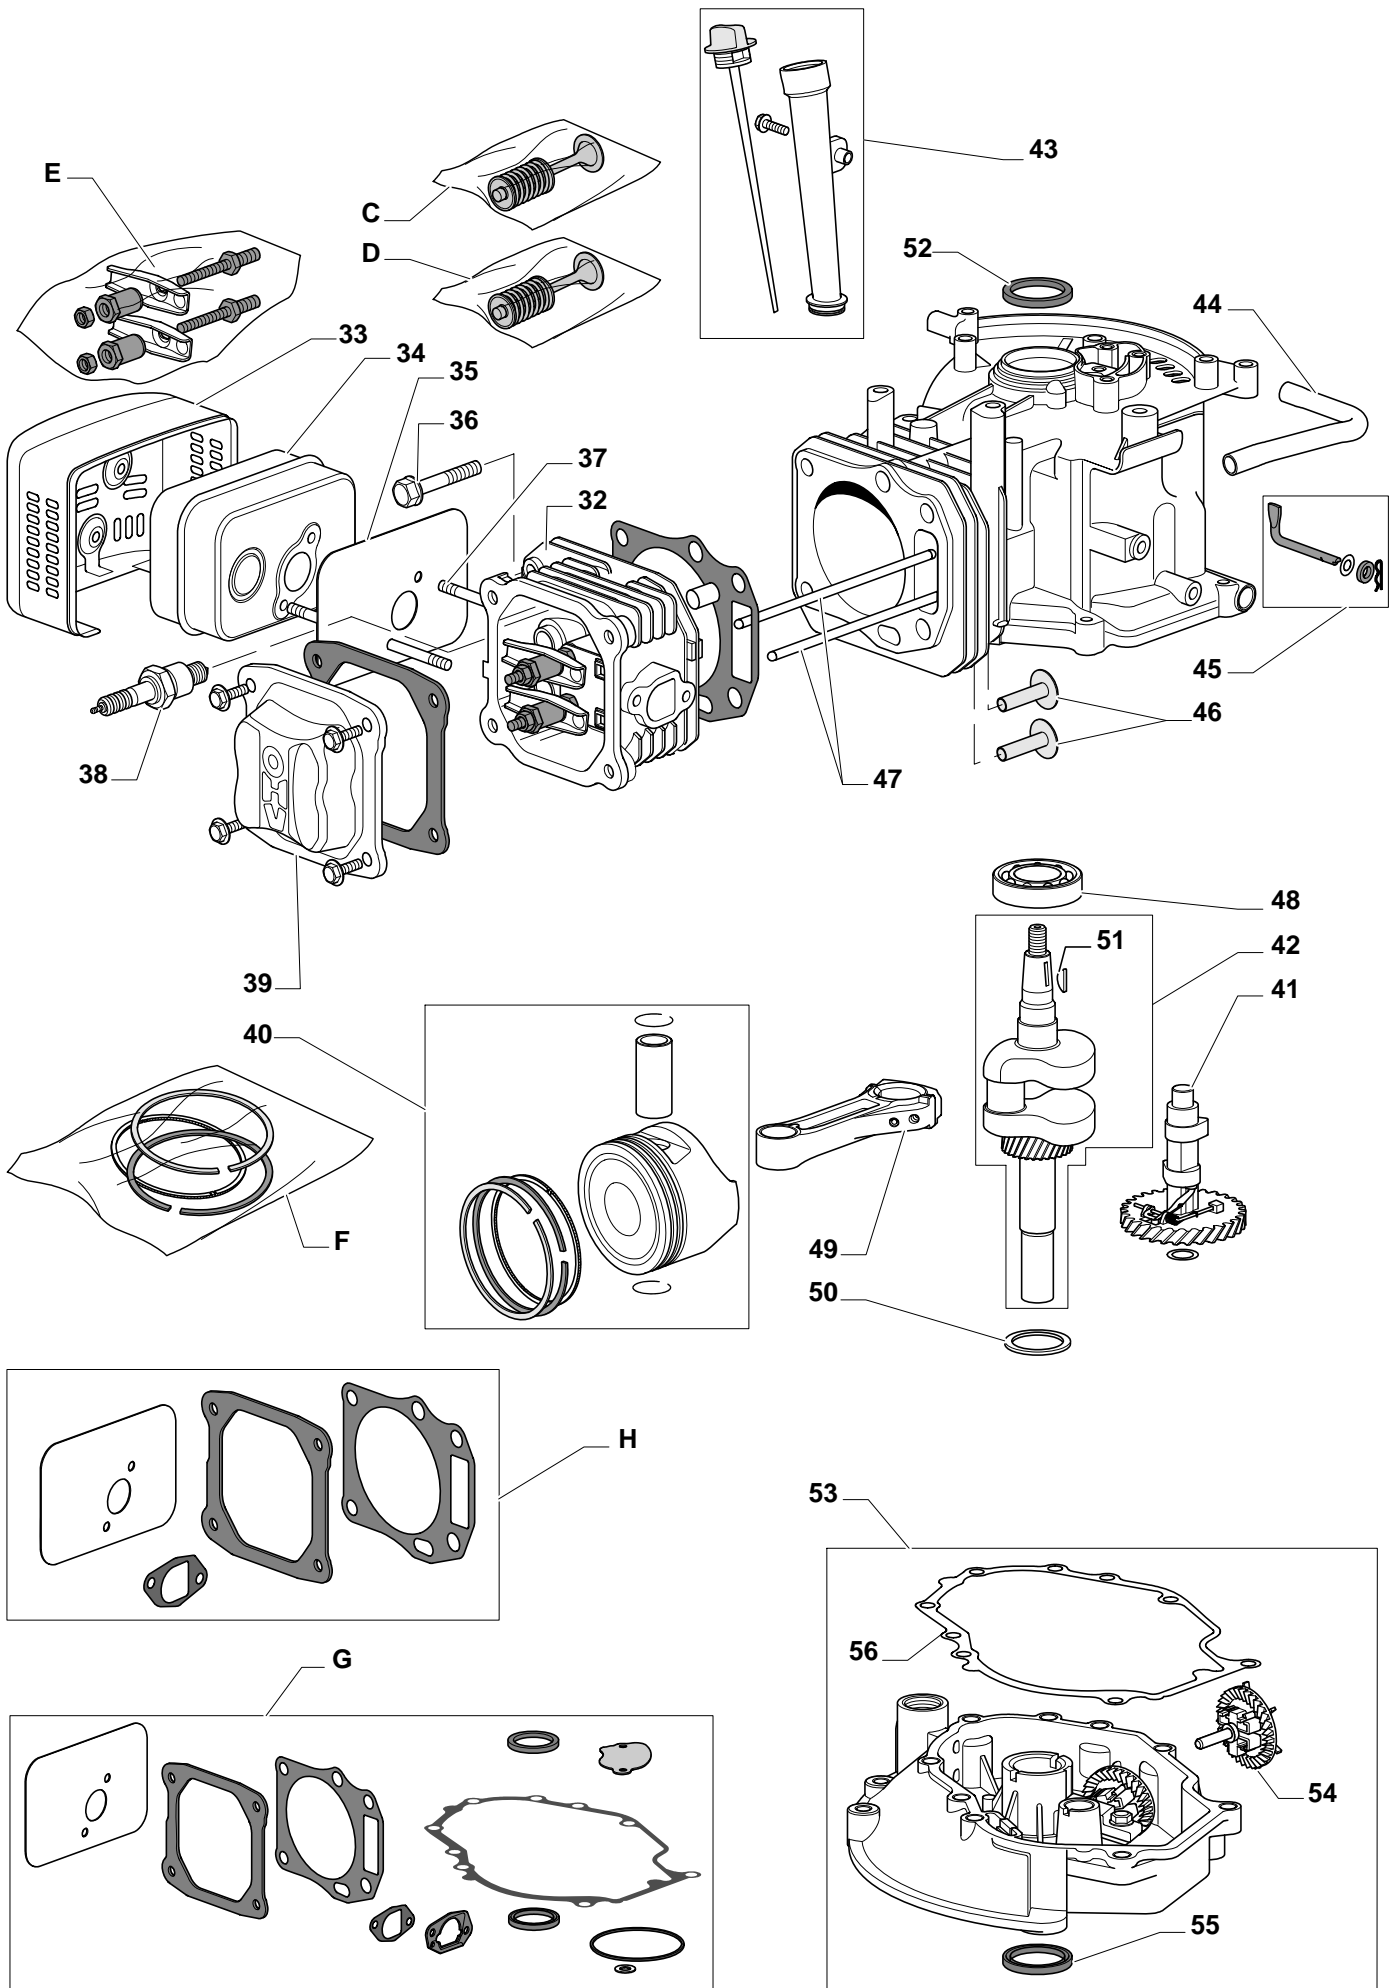

COMBI 53 SEQ BW

COMBI 53 SEQ BW

Pos. Fig.	Antal Quantity	Art No Part No	Benämning	Description	Anmärkning Notes
E	1	118550273/0	Valve Arm Set	Valve Arm Set	
F	1	118550286/0	Piston, Ring Set	Piston, Ring Set	
C	1	118550292/0	Intake Valve Assy	Intake Valve Assy	
D	1	118550294/0	Exhaust Valve Assy	Exhaust Valve Assy	
G	1	118550404/0	Packning	Engine Gasket Set	
H	1	118550406/0	Cylinder Head Gasket Set	Cylinder Head Gasket Set	
32	1	118550244/0	Cylinder Head Assy	Cylinder Head Assy	
33	1	118550268/1	Ljuddämparskydd	Muffler Guard	
34	1	118550269/0	Ljuddämpare	Muffler	
35	1	118550270/0	Ljuddämparskydd	Gasket, Muffler	
36	4	118550297/0	Skruv	Screw	
37	2	118550298/0	Skruv	Stud Bolt	
38	1	118550219/0	Tändstift	Spark Plug	
38	1	9400-0244-00	Tändstift	Spark Plug	
39	1	118550296/1	Cover Comp., Head	Cover Comp., Head	
40	1	118550278/0	Kolv kpl	Piston Assy	
41	1	118550271/0	Camshaft Assy	Camshaft Assy	
42	1	118550281/0	Vevaxel	Crankshaft	
43	1	118550311/0	Oil Filler Assy	Oil Filler Assy	
44	1	118550377/0	Oljeslang	Breather Fule Pipe	
45	1	118550308/0	Vevaxel	Shaft, Governor Arm Assy	
46	1	118550291/0	Valve Lifter Assy	Valve Lifter Assy	
47	1	118550289/0	Push Rods Assy	Push Rods Assy	
48	1	118550280/0	Kullager	Bearing	
49	1	118550284/0	Connecting Rod Assy	Connecting Rod Assy	
50	1	118550283/0	Bricka	Washer	
51	1	118550288/0	Kil	Flywheel Key	
52	1	118550300/0	Tätningring	Oil Seal	
53	1	118550383/0	Vevhus	Crankcase Cover Assy	
54	1	118550312/0	Speed Governor Assy	Speed Governor Assy	
55	1	118550379/0	Tätningring	Oil Seal	
56	1	118550380/0	Packning	Crankcase Gasket