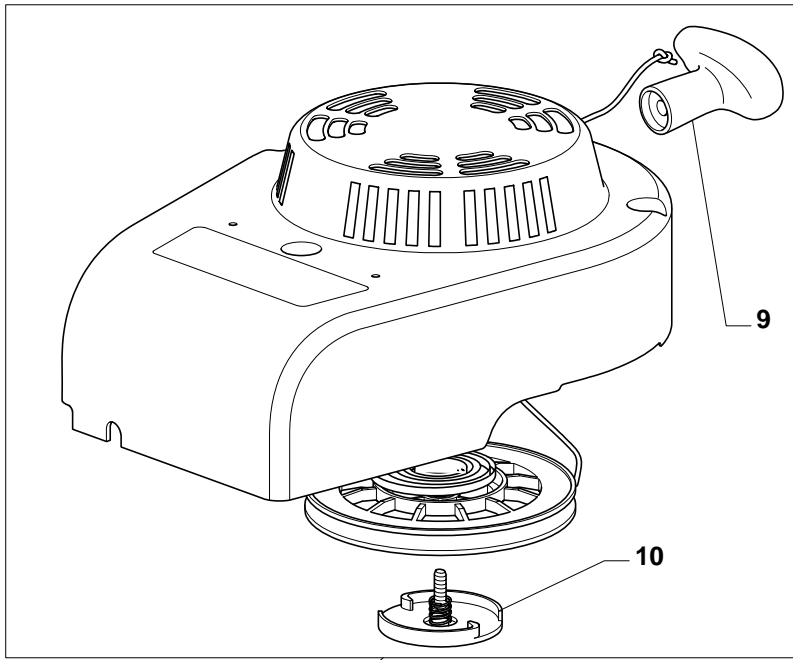

COMBI 53 SEQ BW

COMBI 53 SEQ BW

Pos. Fig.	Antal Quantity	Art No Part No	Benämning	Description	Anmärkning Notes
B	1	118550248/0	Packning	Gasket Carburettor Assy	
A	1	118550389/0	Kit Repair, Carburettor	Kit Repair, Carburettor	
1	1	118550276/0	Start kpl	Starter Assy	
A1	1	118550388/0	Kit Repair, Carburettor	Kit Repair, Carburettor	
2	1	118550336/0	Mutter	Nut	
3	1	118550335/0	Starter Cup	Starter Cup	
4	1	118550254/0	Fläkt	Flywheel Fan	
5	1	118550392/0	Svänghjul	Flywheel Ass.Y	
6	1	118550301/0	Skruv	Stud Bolt	
7	1	118550255/0	Elektronikspole	Electronic Coil	
9	1	118550274/0	Starthandtag	Starter Handle	
10	1	118550275/0	Starter Pawl Set	Starter Pawl Set	
11	1	118550258/1	Luftfilter	Air Cleaner Assy	
12	1	118550378/0	Packning	Gasket Assy	
13A	1	118550400/0	Brytare	Micro	
13	1	118550527/0	Flywheel Brake/Stop Switch Assy	Flywheel Brake/Stop Switch Assy	
14	2	118550302/0	Skruv	Stud Bolt	
15	1	118550340/0	Bränsleslang-in	Fuel Pipe	
16	1	118550259/0	Remote Control Assy	Remote Control Assy	
17	2	118550298/0	Skruv	Stud Bolt	
18	1	118550339/0	Lock	Fuel Cap	
19	1	118550314/0	Bränslefilter	Fuel Filter	
20	1	118550316/0	Tank	Tank	
21	1	118550257/0	Luftfilter	Air Filter	
21A	1	118550396/0	Luftfilterlock	Air Cleaner Cover	
22	1	118550337/0	Casing Clamp	Casing Clamp	
23	1	118550338/0	Skruv	Screw	
24	1	118550397/0	Governor Link	Governor Link	
25	1	118550260/0	Fjäder	Spring	
26	1	118550266/0	Arm Governor Assy	Arm Governor Assy	
27	1	118550263/0	Fjäder	Spring	
28	1	118550264/0	Choke Control Rod	Choke Control Rod	
29	1	118550251/0	Förgasare	Carburettor	
30	1	118550315/0	Skruv	Stud Bolt	
57B	1	118550393/0	Switch Wires	Switch Wires	
57C	1	118550394/0	Coil Assy, Charge	Coil Assy, Charge	
57D	1	118550395/0	Switch Wires	Switch Wires	
57	1	118550401/0	Start Motor Assy	Start Motor Assy	
57A	1	118550402/0	Kit Repair	Kit Repair