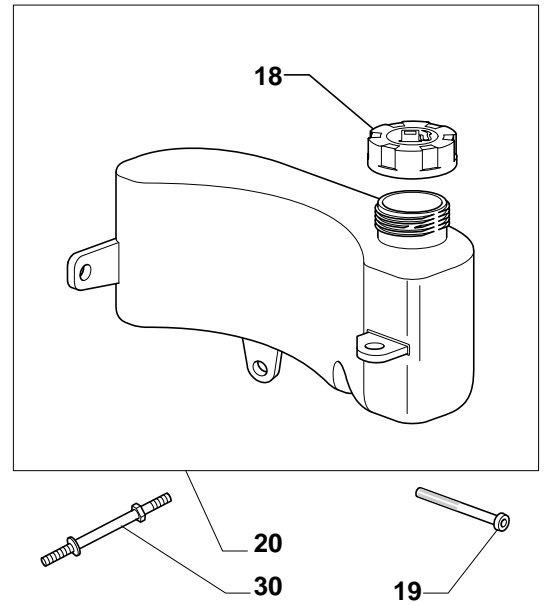

COMBI 53 SEQ BW

COMBI 53 SEQ BW

Pos. Fig.	Antal Quantity	Art No Part No	Benämning	Description	Anmärkning Notes
B	1	118550248/0	Packning	Gasket Carburettor Assy	
A	1	118550389/0	Kit Repair, Carburettor	Kit Repair, Carburettor	
1	1	118550276/0	Start kpl	Starter Assy	
A1	1	118550388/0	Kit Repair, Carburettor	Kit Repair, Carburettor	
2	1	118550336/0	Mutter	Nut	
3	1	118550335/0	Starter Cup	Starter Cup	
4	1	118550254/0	Fläkt	Flywheel Fan	
5	1	118550392/0	Svänghjul	Flywheel Ass.Y	
6	1	118550301/0	Skruv	Stud Bolt	
7	1	118550255/0	Elektronikspole	Electronic Coil	
9	1	118550274/0	Starthandtag	Starter Handle	
10	1	118550275/0	Starter Pawl Set	Starter Pawl Set	
11	1	118550258/1	Luftfilter	Air Cleaner Assy	
12	1	118550378/0	Packning	Gasket Assy	
13A	1	118550400/0	Brytare	Micro	
13	1	118550527/0	Flywheel Brake/Stop Switch Assy	Flywheel Brake/Stop Switch Assy	
14	2	118550302/0	Skruv	Stud Bolt	
15	1	118550340/0	Bränsleslang-in	Fuel Pipe	
16	1	118550259/0	Remote Control Assy	Remote Control Assy	
17	2	118550298/0	Skruv	Stud Bolt	
18	1	118550339/0	Lock	Fuel Cap	
19	1	118550314/0	Bränslefilter	Fuel Filter	
20	1	118550316/0	Tank	Tank	
21	1	118550257/0	Luftfilter	Air Filter	
21A	1	118550396/0	Luftfilterlock	Air Cleaner Cover	
22	1	118550337/0	Casing Clamp	Casing Clamp	
23	1	118550338/0	Skruv	Screw	
24	1	118550397/0	Governor Link	Governor Link	
25	1	118550260/0	Fjäder	Spring	
26	1	118550266/0	Arm Governor Assy	Arm Governor Assy	
27	1	118550263/0	Fjäder	Spring	
28	1	118550264/0	Choke Control Rod	Choke Control Rod	
29	1	118550251/0	Förgasare	Carburettor	
30	1	118550315/0	Skruv	Stud Bolt	
57B	1	118550393/0	Switch Wires	Switch Wires	
57C	1	118550394/0	Coil Assy, Charge	Coil Assy, Charge	
57D	1	118550395/0	Switch Wires	Switch Wires	
57	1	118550401/0	Start Motor Assy	Start Motor Assy	
57A	1	118550402/0	Kit Repair	Kit Repair