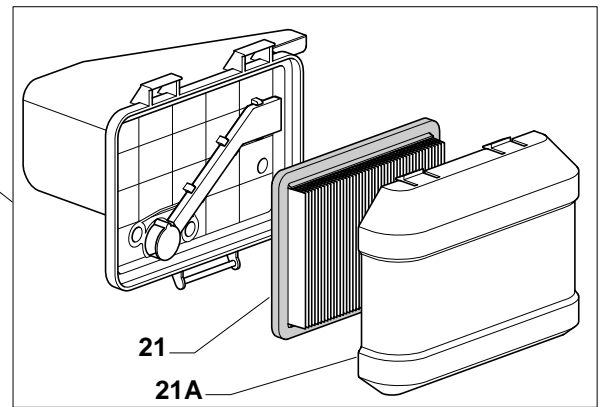

COMBI 53 SEQ BW

COMBI 53 SEQ BW

Pos. Fig.	Antal Quantity	Art No Part No	Benämning	Description	Anmärkning Notes
B	1	118550248/0	Packning	Gasket Carburettor Assy	
A	1	118550389/0	Kit Repair, Carburettor	Kit Repair, Carburettor	
1	1	118550276/0	Start kpl	Starter Assy	
A1	1	118550388/0	Kit Repair, Carburettor	Kit Repair, Carburettor	
2	1	118550336/0	Mutter	Nut	
3	1	118550335/0	Starter Cup	Starter Cup	
4	1	118550254/0	Fläkt	Flywheel Fan	
5	1	118550392/0	Svänghjul	Flywheel Ass.Y	
6	1	118550301/0	Skruv	Stud Bolt	
7	1	118550255/0	Elektronikspole	Electronic Coil	
9	1	118550274/0	Starthandtag	Starter Handle	
10	1	118550275/0	Starter Pawl Set	Starter Pawl Set	
11	1	118550258/1	Luftfilter	Air Cleaner Assy	
12	1	118550378/0	Packning	Gasket Assy	
13A	1	118550400/0	Brytare	Micro	
13	1	118550527/0	Flywheel Brake/Stop Switch Assy	Flywheel Brake/Stop Switch Assy	
14	2	118550302/0	Skruv	Stud Bolt	
15	1	118550340/0	Bränsleslang-in	Fuel Pipe	
16	1	118550259/0	Remote Control Assy	Remote Control Assy	
17	2	118550298/0	Skruv	Stud Bolt	
18	1	118550339/0	Lock	Fuel Cap	
19	1	118550314/0	Bränslefilter	Fuel Filter	
20	1	118550316/0	Tank	Tank	
21	1	118550257/0	Luftfilter	Air Filter	
21A	1	118550396/0	Luftfilterlock	Air Cleaner Cover	
22	1	118550337/0	Casing Clamp	Casing Clamp	
23	1	118550338/0	Skruv	Screw	
24	1	118550397/0	Governor Link	Governor Link	
25	1	118550260/0	Fjäder	Spring	
26	1	118550266/0	Arm Governor Assy	Arm Governor Assy	
27	1	118550263/0	Fjäder	Spring	
28	1	118550264/0	Choke Control Rod	Choke Control Rod	
29	1	118550251/0	Förgasare	Carburettor	
30	1	118550315/0	Skruv	Stud Bolt	
57B	1	118550393/0	Switch Wires	Switch Wires	
57C	1	118550394/0	Coil Assy, Charge	Coil Assy, Charge	
57D	1	118550395/0	Switch Wires	Switch Wires	
57	1	118550401/0	Start Motor Assy	Start Motor Assy	
57A	1	118550402/0	Kit Repair	Kit Repair