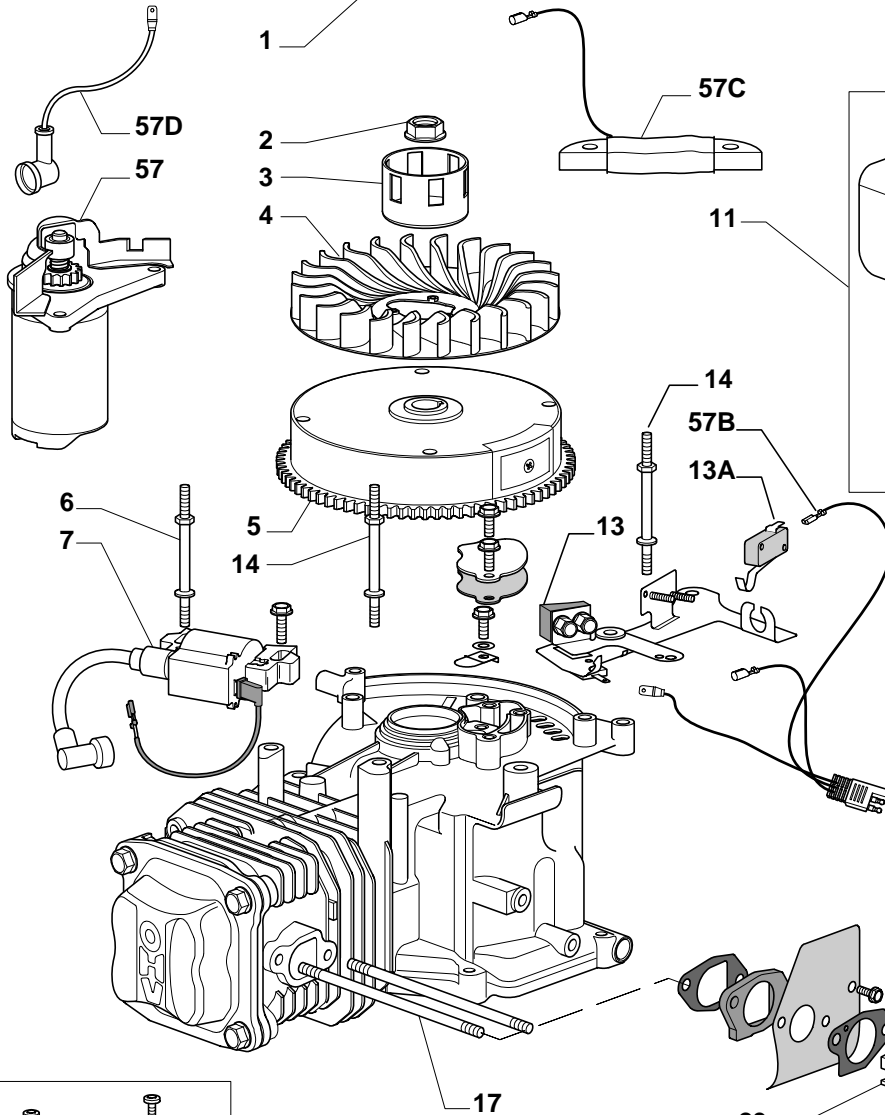

COMBI 53 SEQ BW

COMBI 53 SEQ BW

Pos. Fig.	Antal Quantity	Art No Part No	Benämning	Description	Anmärkning Notes
B	1	118550248/0	Packning	Gasket Carburettor Assy	
A	1	118550389/0	Kit Repair, Carburettor	Kit Repair, Carburettor	
1	1	118550276/0	Start kpl	Starter Assy	
A1	1	118550388/0	Kit Repair, Carburettor	Kit Repair, Carburettor	
2	1	118550336/0	Mutter	Nut	
3	1	118550335/0	Starter Cup	Starter Cup	
4	1	118550254/0	Fläkt	Flywheel Fan	
5	1	118550392/0	Svänghjul	Flywheel Ass.Y	
6	1	118550301/0	Skruv	Stud Bolt	
7	1	118550255/0	Elektronikspole	Electronic Coil	
9	1	118550274/0	Starthandtag	Starter Handle	
10	1	118550275/0	Starter Pawl Set	Starter Pawl Set	
11	1	118550258/1	Luftfilter	Air Cleaner Assy	
12	1	118550378/0	Packning	Gasket Assy	
13A	1	118550400/0	Brytare	Micro	
13	1	118550527/0	Flywheel Brake/Stop Switch Assy	Flywheel Brake/Stop Switch Assy	
14	2	118550302/0	Skruv	Stud Bolt	
15	1	118550340/0	Bränsleslang-in	Fuel Pipe	
16	1	118550259/0	Remote Control Assy	Remote Control Assy	
17	2	118550298/0	Skruv	Stud Bolt	
18	1	118550339/0	Lock	Fuel Cap	
19	1	118550314/0	Bränslefilter	Fuel Filter	
20	1	118550316/0	Tank	Tank	
21	1	118550257/0	Luftfilter	Air Filter	
21A	1	118550396/0	Luftfilterlock	Air Cleaner Cover	
22	1	118550337/0	Casing Clamp	Casing Clamp	
23	1	118550338/0	Skruv	Screw	
24	1	118550397/0	Governor Link	Governor Link	
25	1	118550260/0	Fjäder	Spring	
26	1	118550266/0	Arm Governor Assy	Arm Governor Assy	
27	1	118550263/0	Fjäder	Spring	
28	1	118550264/0	Choke Control Rod	Choke Control Rod	
29	1	118550251/0	Förgasare	Carburettor	
30	1	118550315/0	Skruv	Stud Bolt	
57B	1	118550393/0	Switch Wires	Switch Wires	
57C	1	118550394/0	Coil Assy, Charge	Coil Assy, Charge	
57D	1	118550395/0	Switch Wires	Switch Wires	
57	1	118550401/0	Start Motor Assy	Start Motor Assy	
57A	1	118550402/0	Kit Repair	Kit Repair