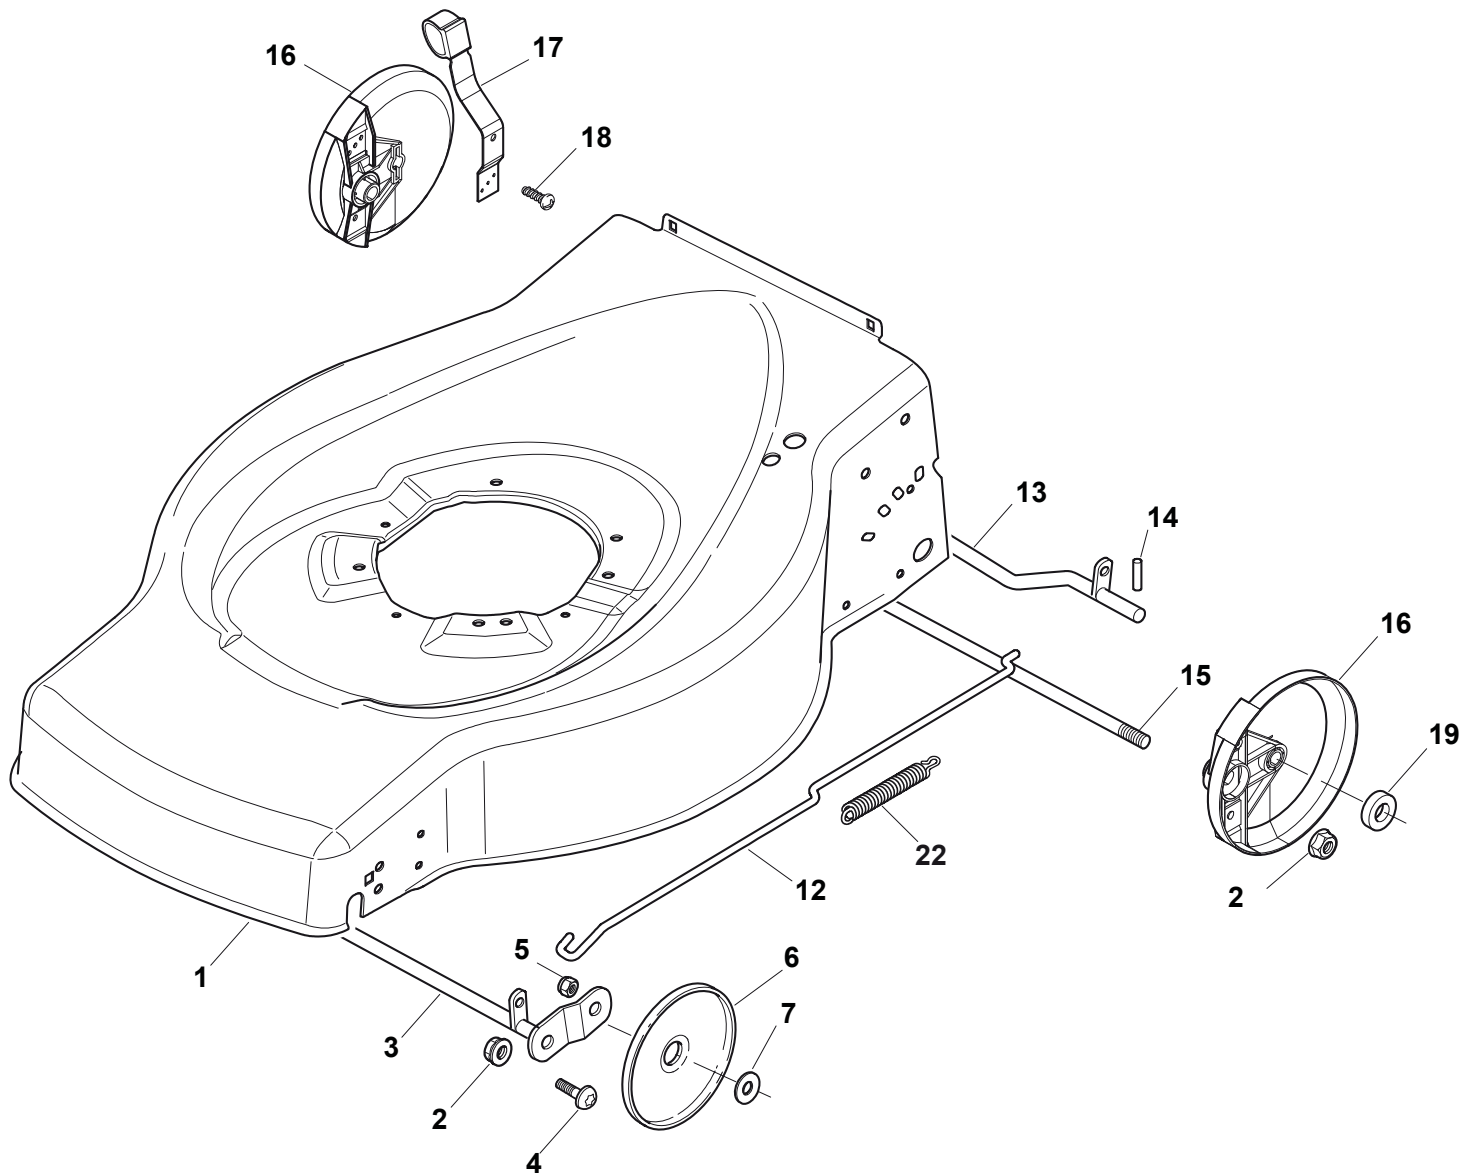

Genuine Spare Parts

www.stiga.com

COLLECTOR 53 S B - 299275321/S11 Model Year 2011

- Use GLOBAL GARDEN PRODUCT Genuine Spare Parts specified in the parts list for repair and/or replacement.
- The contents described in the parts list may change due to improvement.
- The drawings of the spare parts are only indicative and might not represent the part in question exactly.
- The indications "right" - "left" - "front" - "rear" refer to the position of the operator when using the machine.
- When placing orders of parts for repair and/or replacement, make sure that the illustrated parts list is the one applying to the machine's year of manufacture, as shown on the identification plate attached to the machine.

COLLECTOR 53 S B

COLLECTOR 53 S B

Pos. Fig.	Antal Quantity	Art No Part No	Benämning	Description	Anmärkning Notes
1	1	381003703/0	Chassi-röd	Deck Red	
2	2	12155000/0	Mutter	Nut	
3	1	81000153/0	Hjulaxel-fram	Axle, Front Wheels	
4	2	12760600/0	Skruv	Screw	
5	2	22131750/0	Mutter	Nut	
6	2	22600095/0	Hjulskydd	Protection, Wheel	
7	2	22671651/0	Bricka	Washer	
12	1	122033319/0	Justerstång	Adjustment Rod	
13	2	81000159/0	Hjulaxel-bakre	Axle, Rear Wheels	
14	2	22753001/0	Stift	Pin	
15	2	22033364/0	Hjulaxel-bakre	Axle, Rear Wheels	
16	2	22600106/1	Hjulskydd	Protection, Wheel	
17	1	81003303/0	Höjdinställningsspak	Lever, Height Adjustment	
18	2	12728689/0	Skruv	Screw	
19	4	22122202/0	Distans	Spacer	
22	1	122446186/0	Fjäder	Spring	