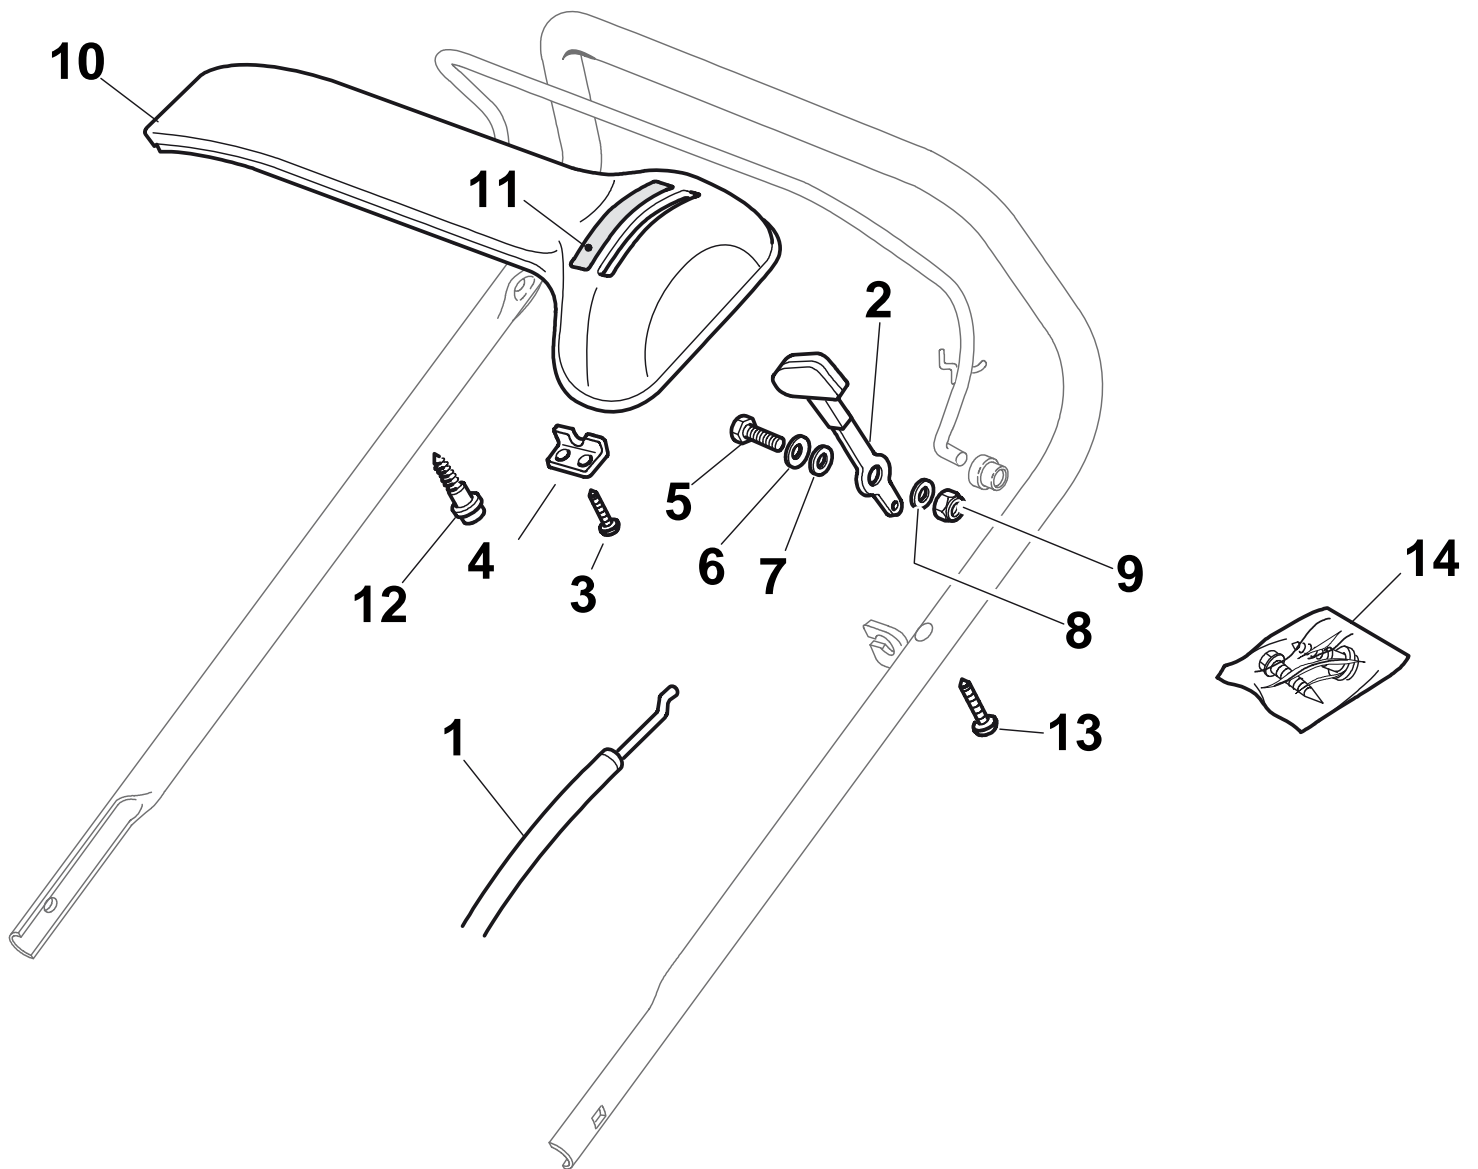

COLLECTOR 53 S

COLLECTOR 53 S

Pos. Fig.	Antal Quantity	Art No Part No	Benämning	Description	Anmärkning Notes
1	1	81007160/0	Gaswire	Throttle Cable	
2	1	81007280/2	Gasarm	Lever, Throttle	
3	2	12735105/0	Skruv	Screw	
4	1	22981467/0	Plåt	Plate	
5	1	12791500/0	Skruv	Screw	
6	1	12530060/0	Bricka	Elastic Washer	
7	1	12523040/0	Bricka	Washer	
8	1	12523040/0	Bricka	Washer	
9	1	12154510/0	Mutter	Nut	
10	1	22120158/0	Panel	Dash Board Black	
11	1	114356743/1	Skruv	Label	
12	1	22943006/0	Skruv	Screw	
13	1	12728460/0	Skruv	Screw	
14	1	81008609/0	Skruvsats-panel	Outfit, Dash-Board Screws