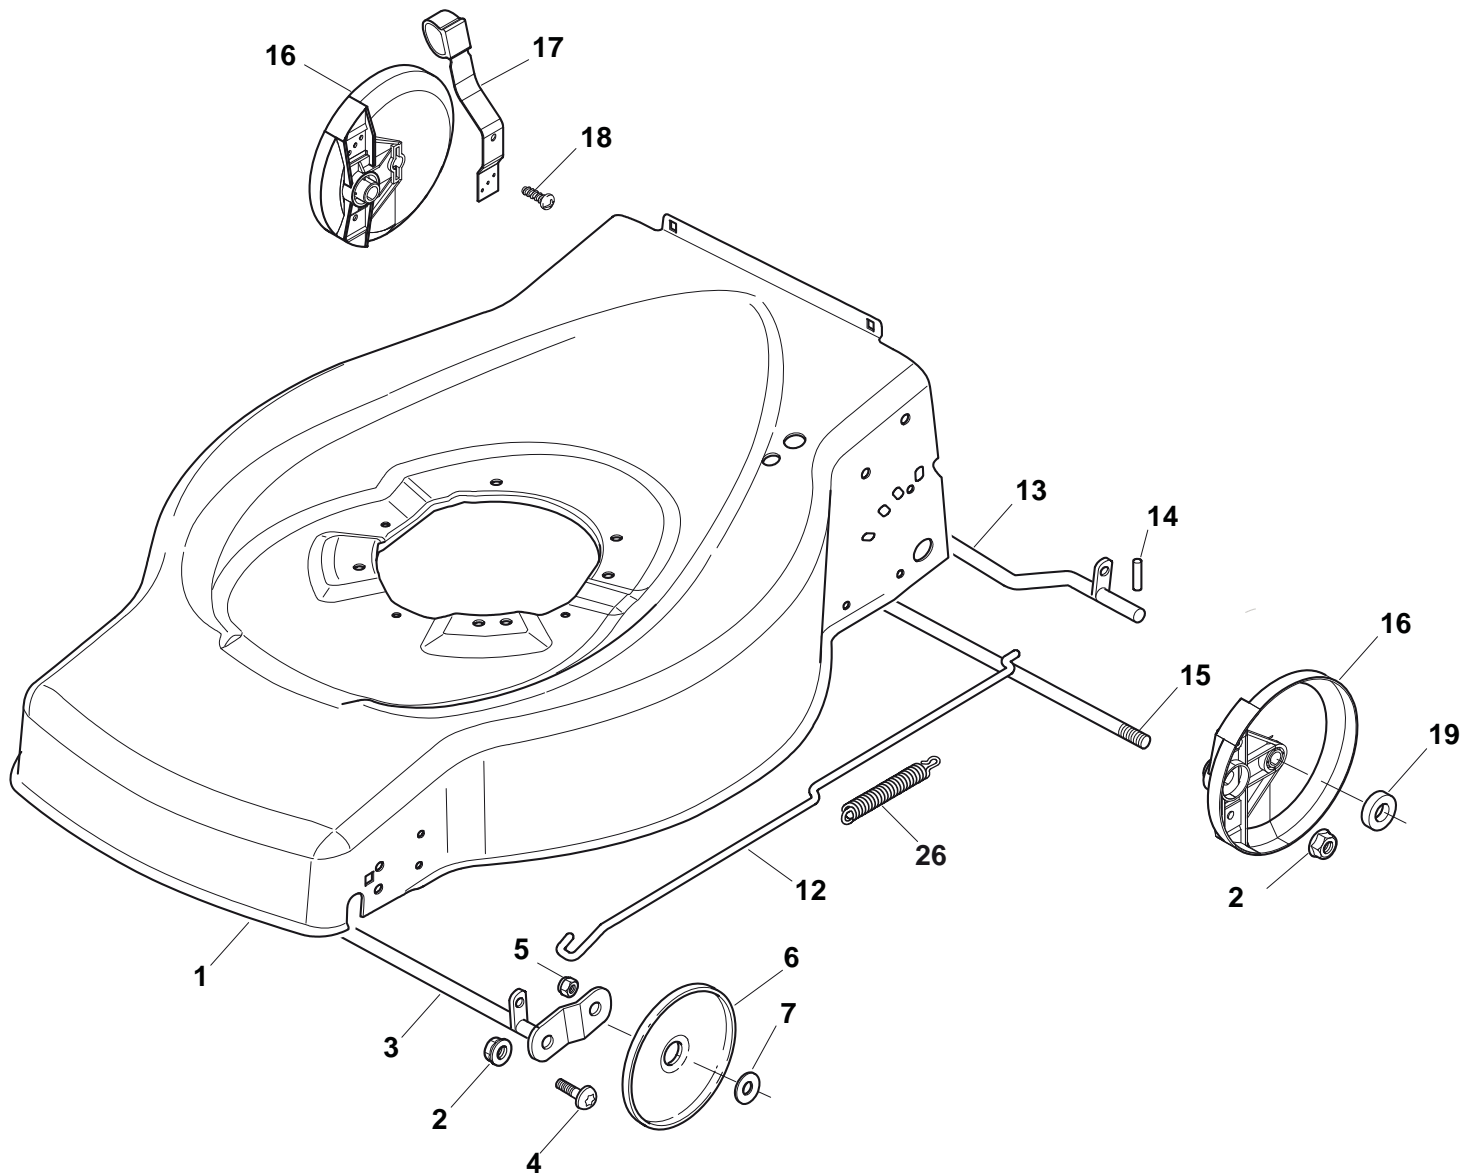

Genuine Spare Parts

www.stiga.com

COLLECTOR 46 B Model Year 2011

- Use GLOBAL GARDEN PRODUCT Genuine Spare Parts specified in the parts list for repair and/or replacement.
- The contents described in the parts list may change due to improvement.
- The drawings of the spare parts are only indicative and might not represent the part in question exactly.
- The indications "right" - "left" - "front" - "rear" refer to the position of the operator when using the machine.
- When placing orders of parts for repair and/or replacement, make sure that the illustrated parts list is the one applying to the machine's year of manufacture, as shown on the identification plate attached to the machine.

COLLECTOR 46 B

COLLECTOR 46 B

Pos. Fig.	Antal Quantity	Art No Part No	Benämning	Description	Anmärkning Notes
1	1	81002538/0	Chassi-röd	Deck Red	
2	4	22131750/0	Mutter	Nut	
3	1	81000153/0	Hjulaxel-fram	Axle, Front Wheels	
4	2	12760600/0	Skruv	Screw	
5	2	12155000/0	Mutter	Nut	
6	2	22600095/0	Hjulskydd	Protection, Wheel	
7	2	25670011/0	Bricka	Washer	
12	1	22033317/0	Justerstång	Adjustment Rod	
13	1	81000159/0	Hjulaxel-bakre	Axle, Rear Wheels	
14	2	22753001/0	Stift	Pin	
15	1	22033369/0	Hjulaxel-bakre	Axle, Rear Wheels	
16	2	22600106/1	Hjulskydd	Protection, Wheel	
17	1	81003303/0	Höjdinställningsspak	Lever, Height Adjustment	
18	2	12728689/0	Skruv	Screw	
19	2	22170622/0	Distans	Spacer	

COLLECTOR 46 B

COLLECTOR 46 B

Pos. Fig.	Antal Quantity	Art No Part No	Benämning	Description	Anmärkning Notes
1	1	22108271/0	Ledplåt-främre	Front Conveyor Assy	
2	6	12728686/0	Skruv	Screw	
3	1	322820077/0	Lock	Cap	
4	1	22109532/0	Kåpa	Cover	
5	1	22108272/2	Ledplåt-främre	Rear Conveyor Assy	
6	4	322545189/0	Trombocyt	Plate	
7	2	12728686/0	Skruv	Screw	