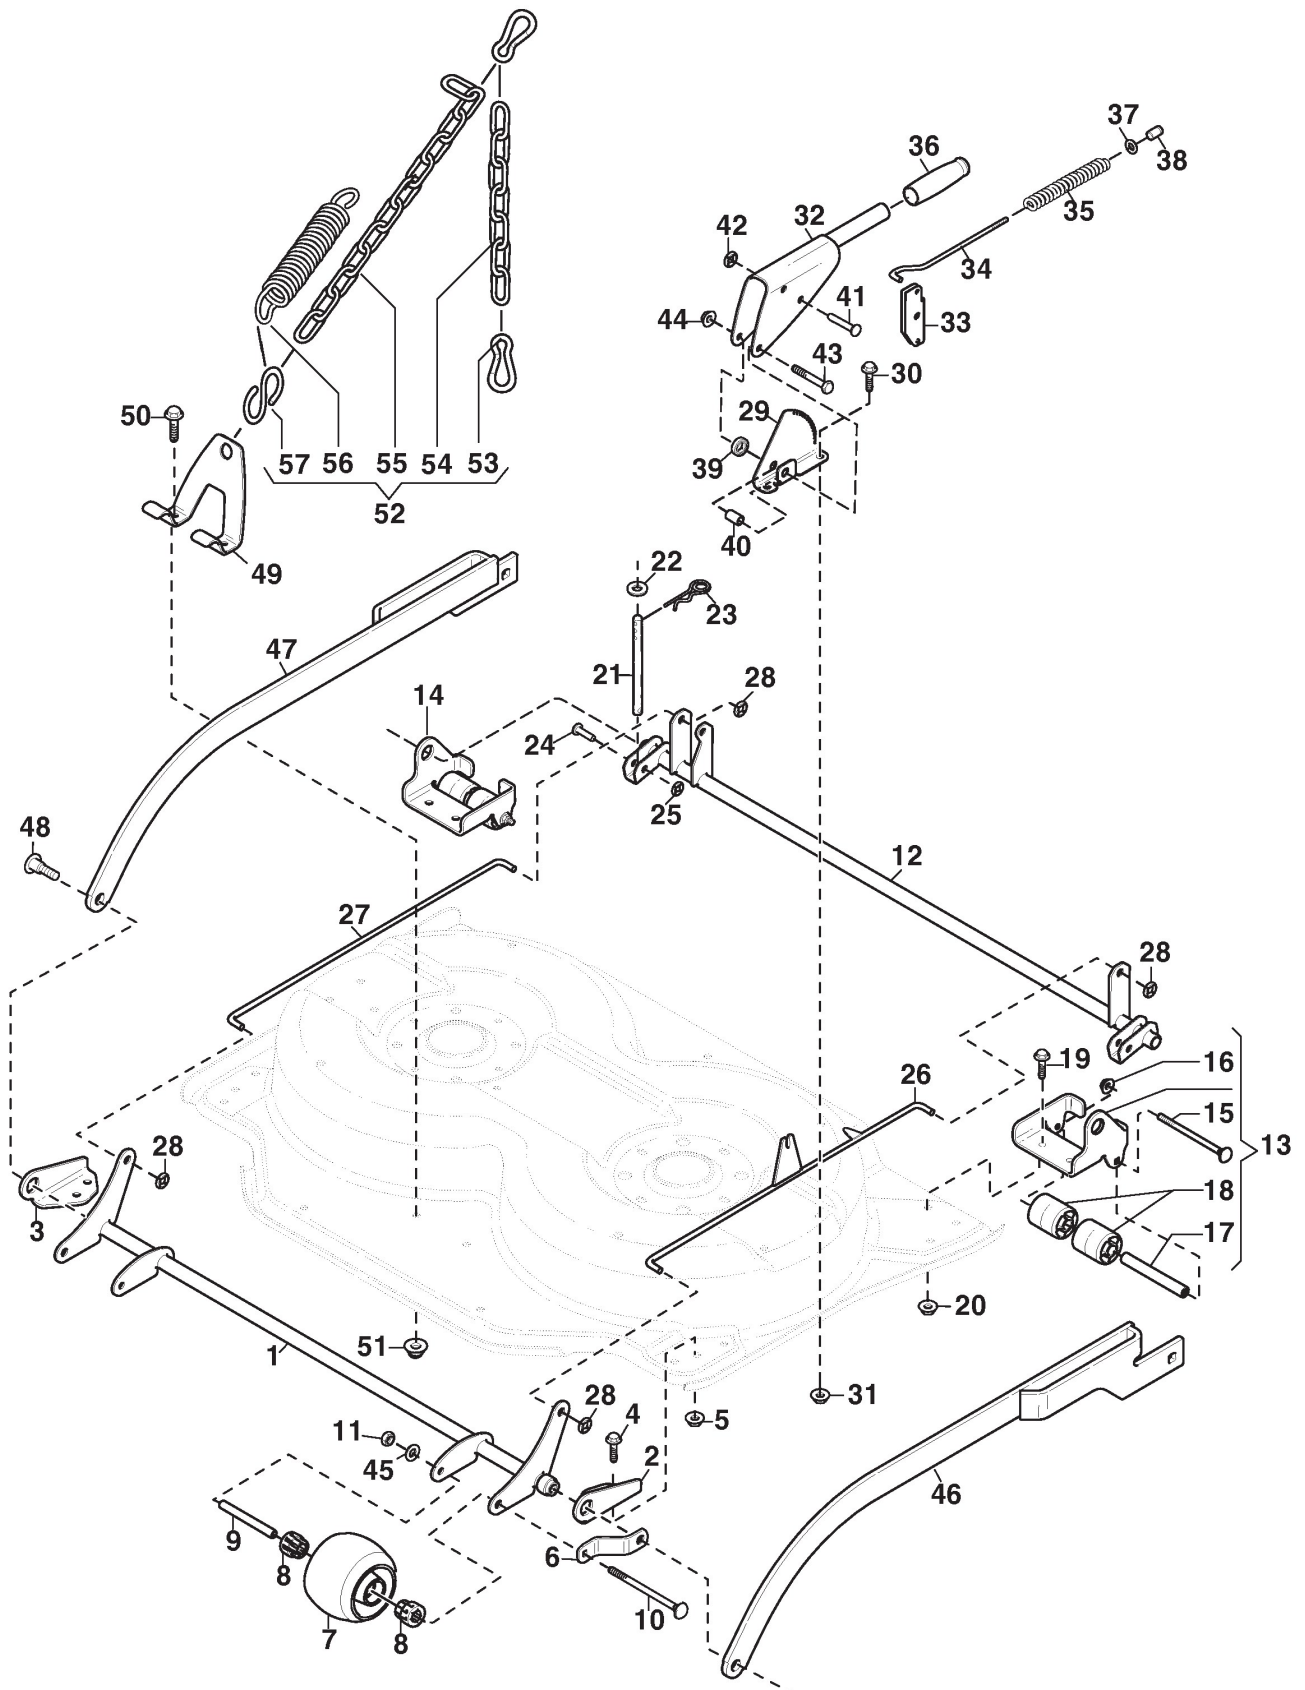

Reglage

Ref.nr.	Antal	Art.nr.	Beskrivning	Noteringar	Från	T.o.m.
1	1	1134-6275-01	Framaxel-Gul (1-00)			
2	1	1134-6214-01	Fäste Fram-Vä (Gul)			
3	1	1134-6214-02	Fäste Fram-Hö (Gul)			
4	4	112800815/0	Skruv			
5	4	112154220/0	Mutter			
6	2	387318275/0	Avbärare-Gra			
7	2	1134-4284-01	Hjul			
8	4	1134-4319-01	Lager			
9	2	1134-4318-01	Hjulaxel			
10	2	9897-0813-02	Skruv			
11	2	112155000/0	Mutter			
12	1	1134-6197-01	Bakaxel-Gul (1-00)			
13	1	1134-6282-01	Rulle-vä, m-fäste			
14	1	1134-6282-02	Rulle-hö, m-fäste			
15	1	9897-0813-02	Skruv			
16	1	112154220/0	Mutter			
17	1	1134-4318-01	Hjulaxel			
18	1	1134-9126-01	Stödrullar	Sats 2 st/kit of 2		
19	4	112800815/0	Skruv			
20	4	112154220/0	Mutter			
21	2	1134-6198-01	Sprint			
22	2	9699-0104-02	Bricka			
23	2	9598-2001-02	Harnalssprint (Hns 4 Dubbel)			
24	2	9646-0098-22	Nit Kn 8X32			
25	2	112604899/0	Starlock			
26	1	1134-6249-03	Tryckstang-Vä			
27	1	1134-6246-03	Tryckstang-Hö			
28	4	112604903/0	Bricka			
29	1	1137-0259-01	Höjdinställningssegment			
30	2	112800815/0	Skruv			
31	2	112154220/0	Mutter			
32	1	387318273/0	Höjdinställn.Spak-Gra			
33	1	1134-6254-01	Spärr Kpl			
34	1	1134-5444-01	Tryckstang			
35	1	1134-5445-01	Fjäder			
36	1	1134-5503-01	Handtag			
37	1	9699-0087-02	Bricka			
38	1	1134-3051-01	Lasratt			
39	1	1134-6286-03	Distans			
40	1	1134-1565-16	Distans			
41	2	9646-0105-22	Nit			
42	2	9672-0006-02	Starlock			
43	1	112691400/0	Skruv			
44	1	112155000/0	Mutter			
45	2	9699-0028-02	Bricka			
46	1	387106277/0	Aggregatsarm Kpl-Vä			
47	1	387106275/0	Aggregatsarm Kpl-Hö			
48	2	1134-6279-01	Ansatskruv